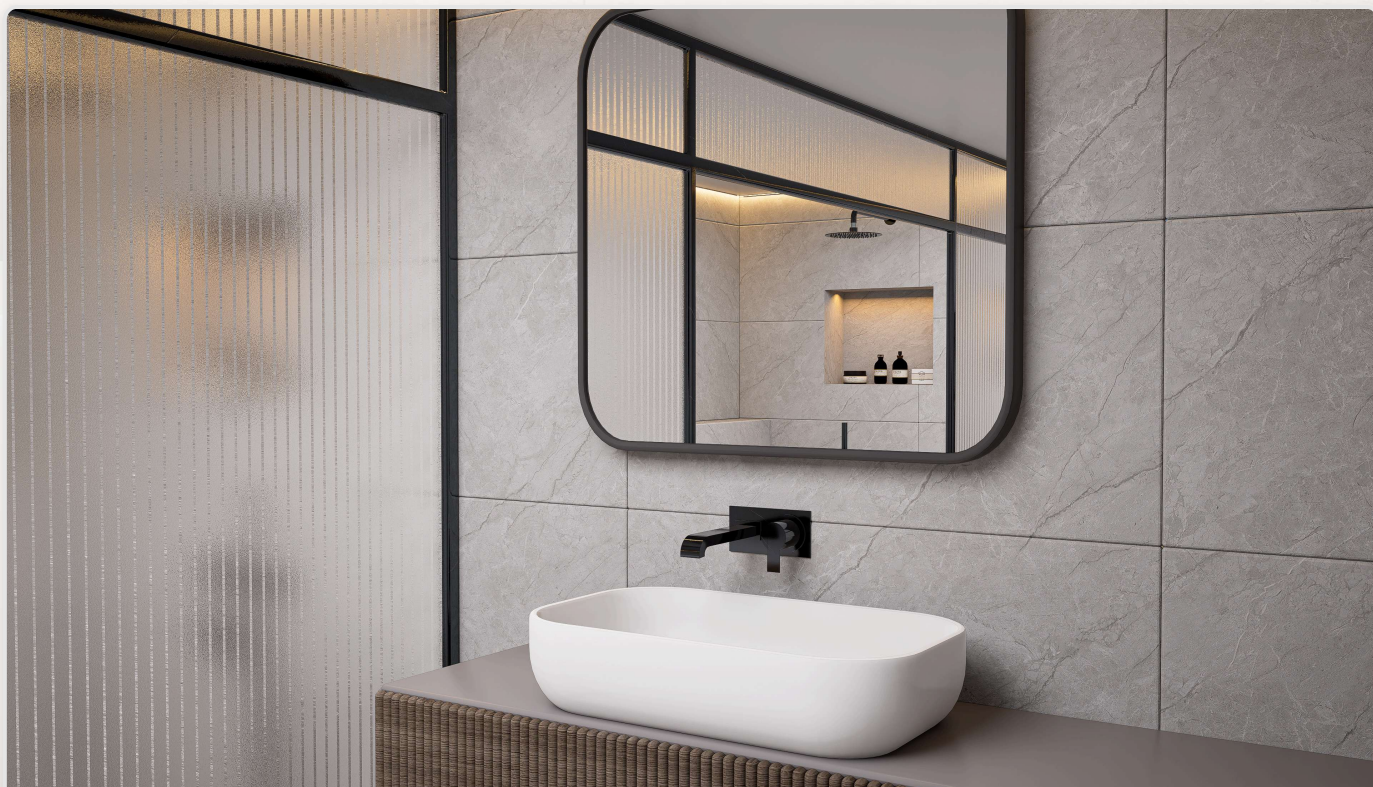

OPEL

COLLECTION

SNK SURFACES

Opel Beige 600x1200 mm

Opel Beige / Opel Beige 600×1200 mm

Opel Grey / Opel Grey 600×1200 mm

Opel Beige / Opel Beige 600×1200 mm

Opel Grey / Opel Grey 600×1200 mm

Opel Collection

Porcelain

Available in 30x60 / 60x60 / 80x80 / 60x120 / 120x120

AVAILABLE FINISHES - OPEL BEIGE

POLISHED
High Gloss

MATT
Non-Slip

MATT WITH SHIMMER
Subtle Shine

R-10 SURFACE
Anti-Slip Matt