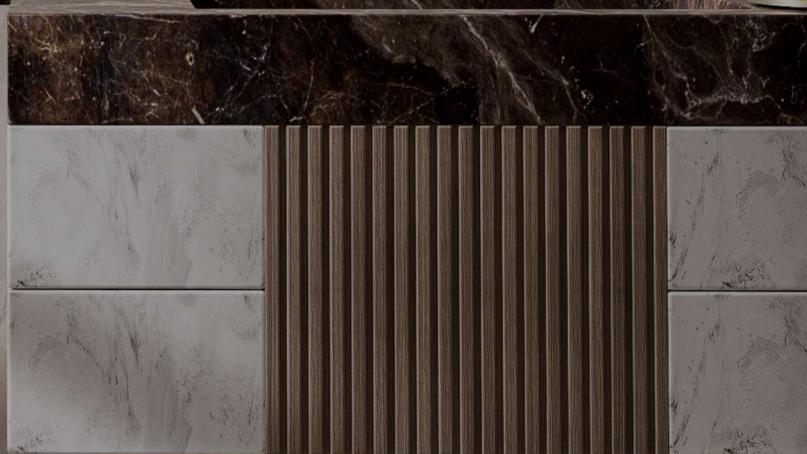

OPEL

COLLECTION

SNK SURFACES

Opel Beige 600x1200 mm

Opel Beige / Opel Beige 600×1200 mm

Opel Grey / Opel Grey 600×1200 mm

Opel Beige / Opel Beige 600×1200 mm

Opel Grey / Opel Grey 600×1200 mm

Opel Beige

- 30x60
- 60x60
- 80x80
- 60x120
- 120x120

Opel Grey

- 30x60
- 60x60
- 80x80
- 60x120
- 120x120

Opel Beige Different Faces

- 30x60
- 60x60
- 80x80
- 60x120
- 120x120

Opel Grey Different Faces

- 30x60
- 60x60
- 80x80
- 60x120
- 120x120

Opel Collection

Porcelain

Available in 30x60 / 60x60 / 80x80 / 60x120 / 120x120

AVAILABLE FINISHES - OPEL BEIGE

POLISHED
High Gloss

MATT
Non-Slip

MATT WITH SHIMMER
Subtle Shine

R-10 SURFACE
Anti-Slip Matt

AVAILABLE FINISHES - OPEL GREY

POLISHED
High Gloss

MATT
Non-Slip

MATT WITH SHIMMER
Subtle Shine

R-10 SURFACE
Anti-Slip Matt

SNK SURFACES

Scan for 360° View

Experience our tiles in immersive 360° panorama