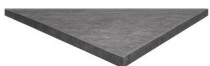

SIZES MADE TO ORDER:

1200x600 | 600x450 | 600x400 | 600x290 | 290x290

or any other sizes

READILY AVAILABLE THICKNESS LEVELS

18mm | 20mm | 22mm