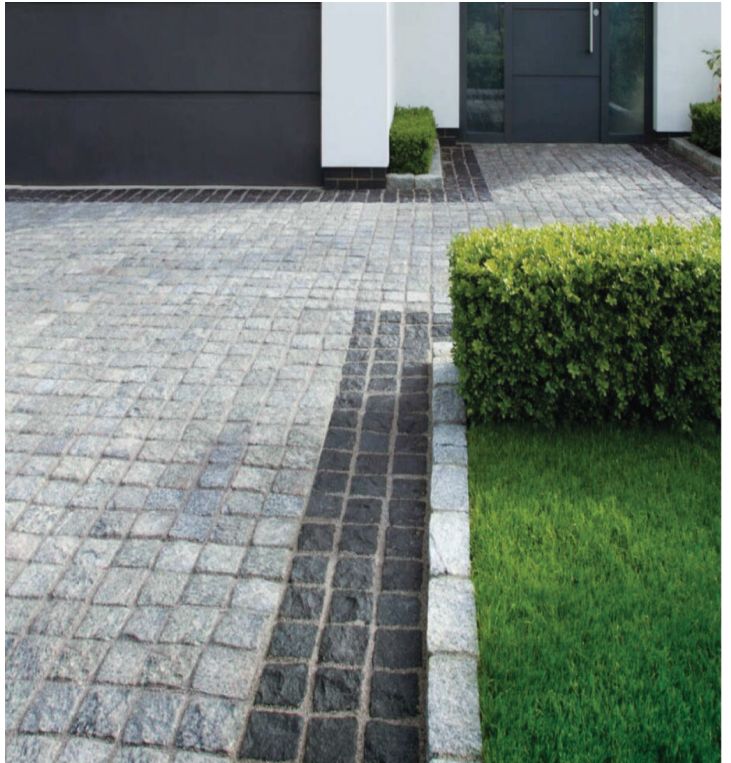

SQUARE SETTS