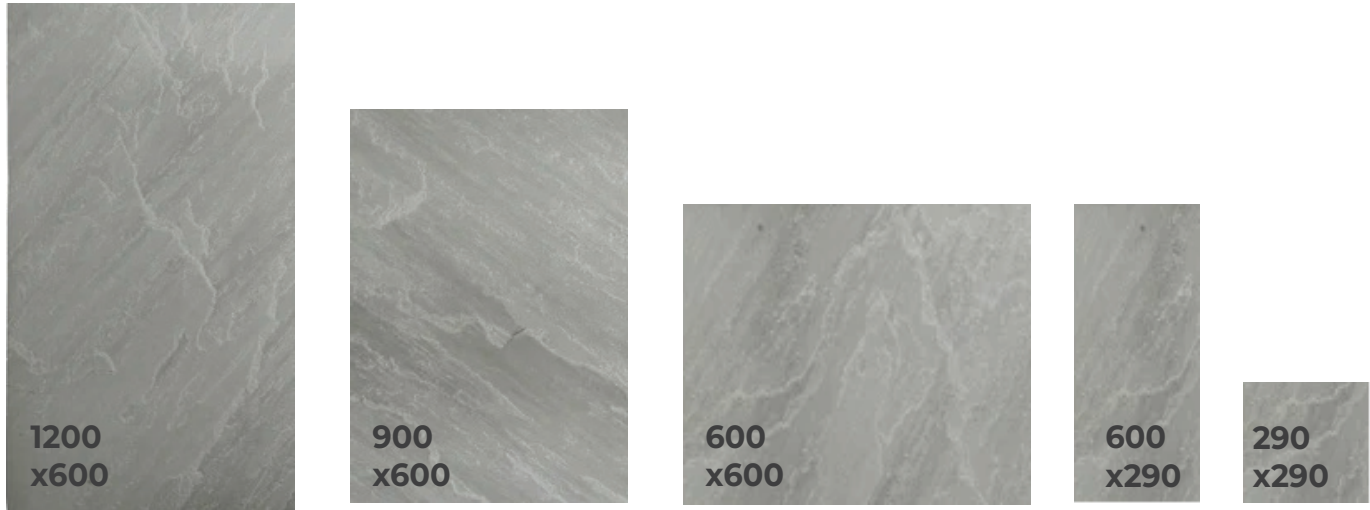

SIZES & SPECIFICATIONS

Mixed Sizes Patio Packs

	600 Series			560 Series			
	SIZE	14.72 SQM	18:19 SQM	19.34 SQM	SIZE	14.72 SQM	18.74 SQM
	600x900	13	16	17	840x560	12	-
	600x600	13	16	17	560x560	12	36
	600x290	13	16	17	560x280	13	36
	290x290	09	12	13	280x280	13	24

Made to order sizes

600x450, 600x400, 600x300, 300x300, 845x560, 560x560, 560x420, 560x280, and 280x280

Thickness

Riven Finish: 22mm/18mm Calibrated

Sawn Finish: 20mm Calibrated

Tumbled Finish: 22mm Calibrated

(+/-) 2mm tolerance