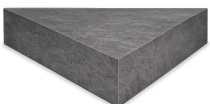

NATURAL

TUMBLED

FINISHES MADE TO ORDER

FLAMED | SHOTBLASTED | SANDBLASTED

READILY AVAILABLE SIZES

600X900

600X600

PATIO PACK 600 SERIES

SIZES MADE TO ORDER:

1200x600 | 600x450 | 600x400 | 600x290 | 290x290

or any other sizes

READILY AVAILABLE THICKNESS LEVELS

18mm | 20mm | 22mm

THICKNESS LEVELS MADE TO ORDER

18-25mm | 25mm | 30mm

KURNOOL GREY
NATURAL