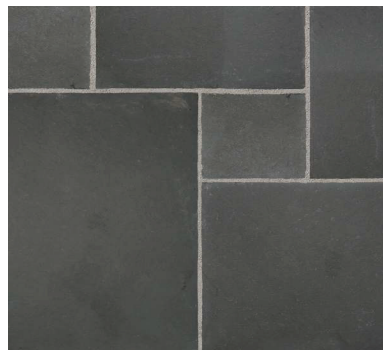

READILY AVAILABLE FINISHES

NATURAL

FINISHES MADE TO ORDER

FLAMED | SHOTBLASTED | SANDBLASTED

READILY AVAILABLE SIZES

600X900

600X600

PATIO PACK 600 SERIES