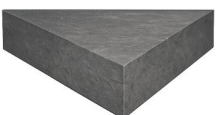

READILY AVAILABLE FINISHES

NATURAL

FINISHES MADE TO ORDER

FLAMED | SHOTBLASTED | SANDBLASTED

READILY AVAILABLE SIZES

600X900

600X600

PATIO PACK 600 SERIES

SIZES MADE TO ORDER:

1200x600 | 600x450 | 600x400 | 600x290 | 290x290

or any other sizes

READILY AVAILABLE THICKNESS LEVELS

18mm | 20mm | 22mm

THICKNESS LEVELS MADE TO ORDER

18-25mm | 25mm | 30mm

TANDUR GREY
NATURAL