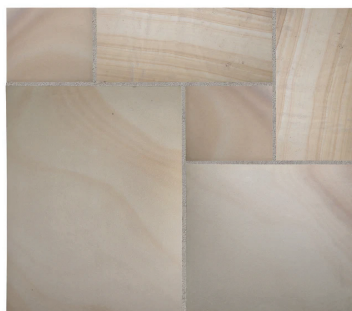

TUMBLED

FINISHES MADE TO ORDER

FLAMED | SHOTBLASTED | SANDBLASTED

READILY AVAILABLE SIZES

600X900

600X600

PATIO PACK 600 SERIES

SIZES MADE TO ORDER: