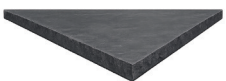

READILY AVAILABLE FINISHES

NATURAL

TUMBLED

FINISHES MADE TO ORDER

FLAMED | SHOTBLASTED | SANDBLASTED

READILY AVAILABLE SIZES

600X900

600X600

PATIO PACK 600 SERIES

SIZES MADE TO ORDER:

1200x600 | 600x450 | 600x400 | 600x290 | 290x290

or any other sizes

READILY AVAILABLE THICKNESS LEVELS

18mm | 20mm | 22mm

THICKNESS LEVELS MADE TO ORDER

18-25mm | 25mm | 30mm