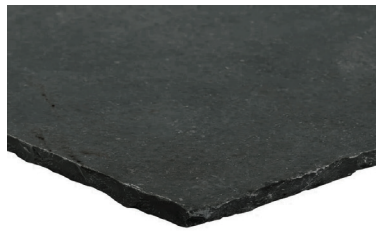

FINISHES MADE TO ORDER

FLAMED | SHOTBLASTED | SANDBLASTED

READILY AVAILABLE SIZES

600X900

600X600

PATIO PACK 600 SERIES

SIZES MADE TO ORDER:

1200x600 | 600x450 | 600x400 | 600x290 | 290x290

or any other sizes

READILY AVAILABLE THICKNESS LEVELS
18mm | 20mm | 22mm

THICKNESS LEVELS MADE TO ORDER
18-25mm | 25mm | 30mm

**KOTA BLUE
NATURAL**

LIME STONE

KOTA BLACK

Intense black surface with occasional hints of charcoal and grey, adding drama and depth.

READILY AVAILABLE FINISHES

NATURAL

TUMBLED

FINISHES MADE TO ORDER

FLAMED | SHOTBLASTED | SANDBLASTED

READILY AVAILABLE SIZES

600X900

600X600