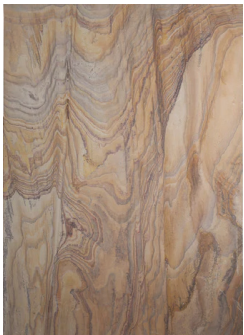

READILY AVAILABLE SIZES

600X900