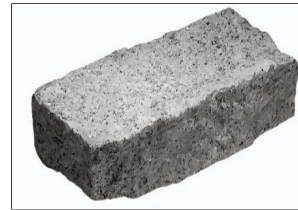

**DRIVEWAYS
& PATHS**

DRIVEWAYS & PATHS

Square Setts

Block Setts

Paving Setts

SQUARE SETTS (100x100)	
Thickness	Pieces Per Pack
40mm-60mm	750 (13.86 m2 Pack)

BLOCK SETTS (100x200)	
Thickness	Pieces Per Pack
40mm	600 (13.86 m2 Pack)