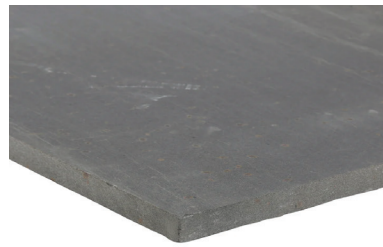

READILY AVAILABLE FINISHES

NATURAL

HONED

TUMBLED

FINISHES MADE TO ORDER

FLAMED | SHOTBLASTED | SANDBLASTED

READILY AVAILABLE SIZES

600X900