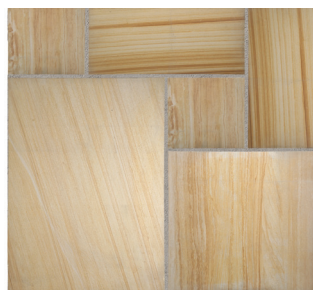

PATIO PACK 600 SERIES

SIZES MADE TO ORDER:

1200x600 | 600x450 | 600x400 | 600x290 | 290x290

or any other sizes

READILY AVAILABLE THICKNESS LEVELS

18mm | 20mm | 22mm

THICKNESS LEVELS MADE TO ORDER

18-25mm | 25mm | 30mm