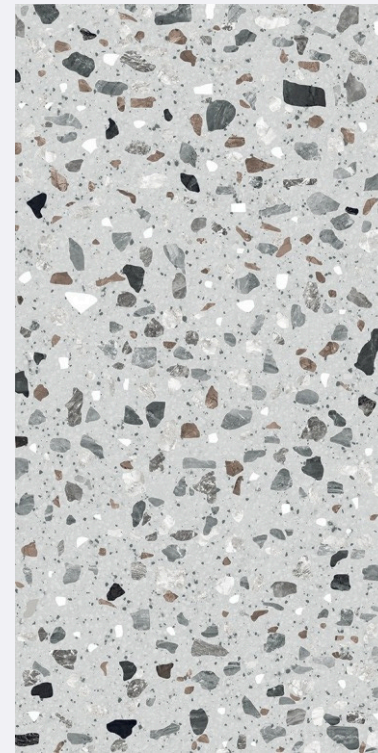

Flakes Almond

size
600x1200mm
finish
Carving

inspired
from italy

Professional
Colour Tones

Professional
Colour Tones

Flakes Grey

size
600x1200mm
f inish
Carving

inspired
from italy