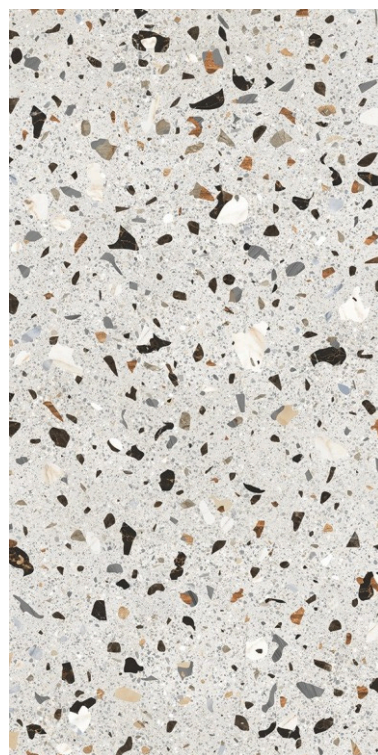

Torino Blanco

size
600x1200mm
finish
Carving