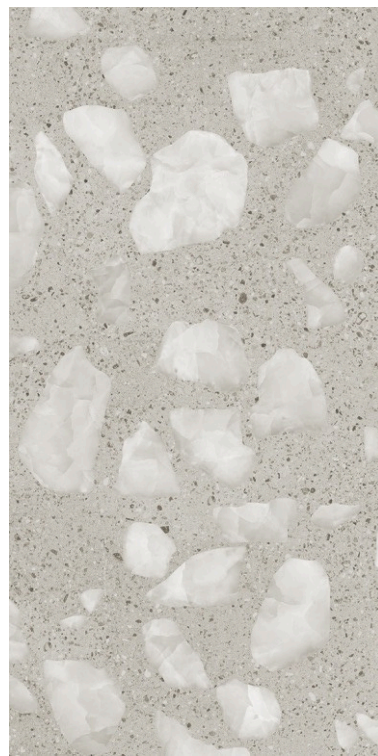

Professional
Colour Tones

Devine Clay

size
600x1200mm
f inish
Carving

inspired
from italy

**Devine
Grey**
size
600x1200mm
f inish
Carving

inspired
from italy

Professional
Colour Tones

CARVING FINISH