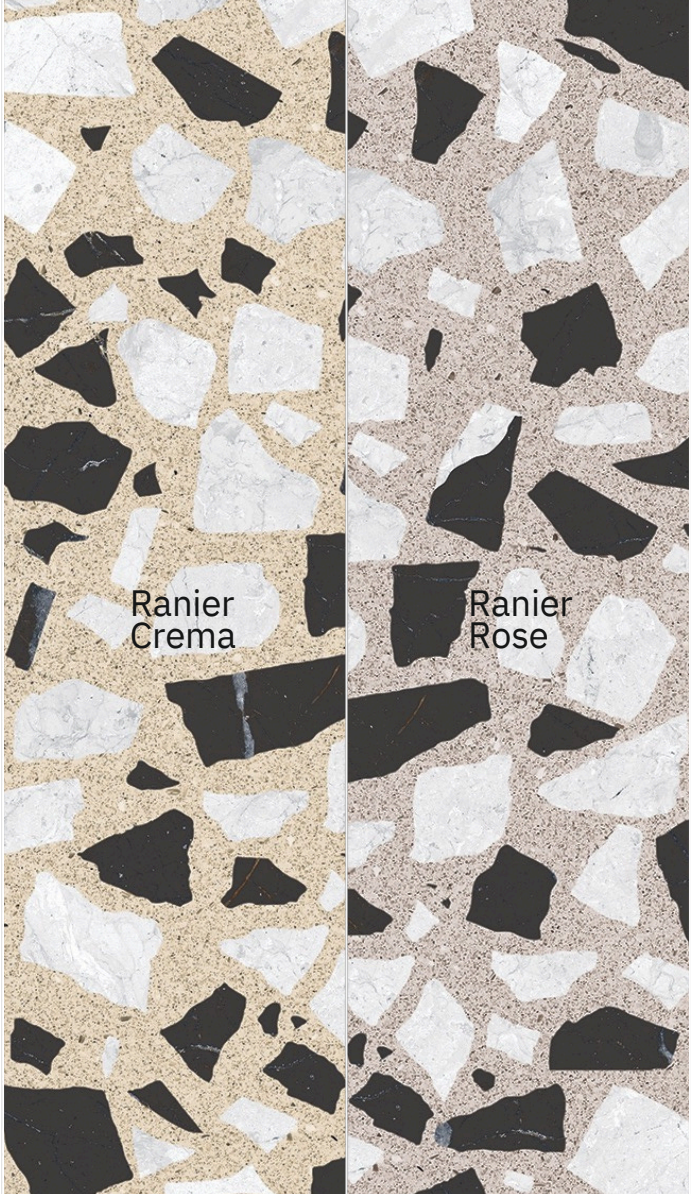

CARVING FINISH

Ranier

COLOR