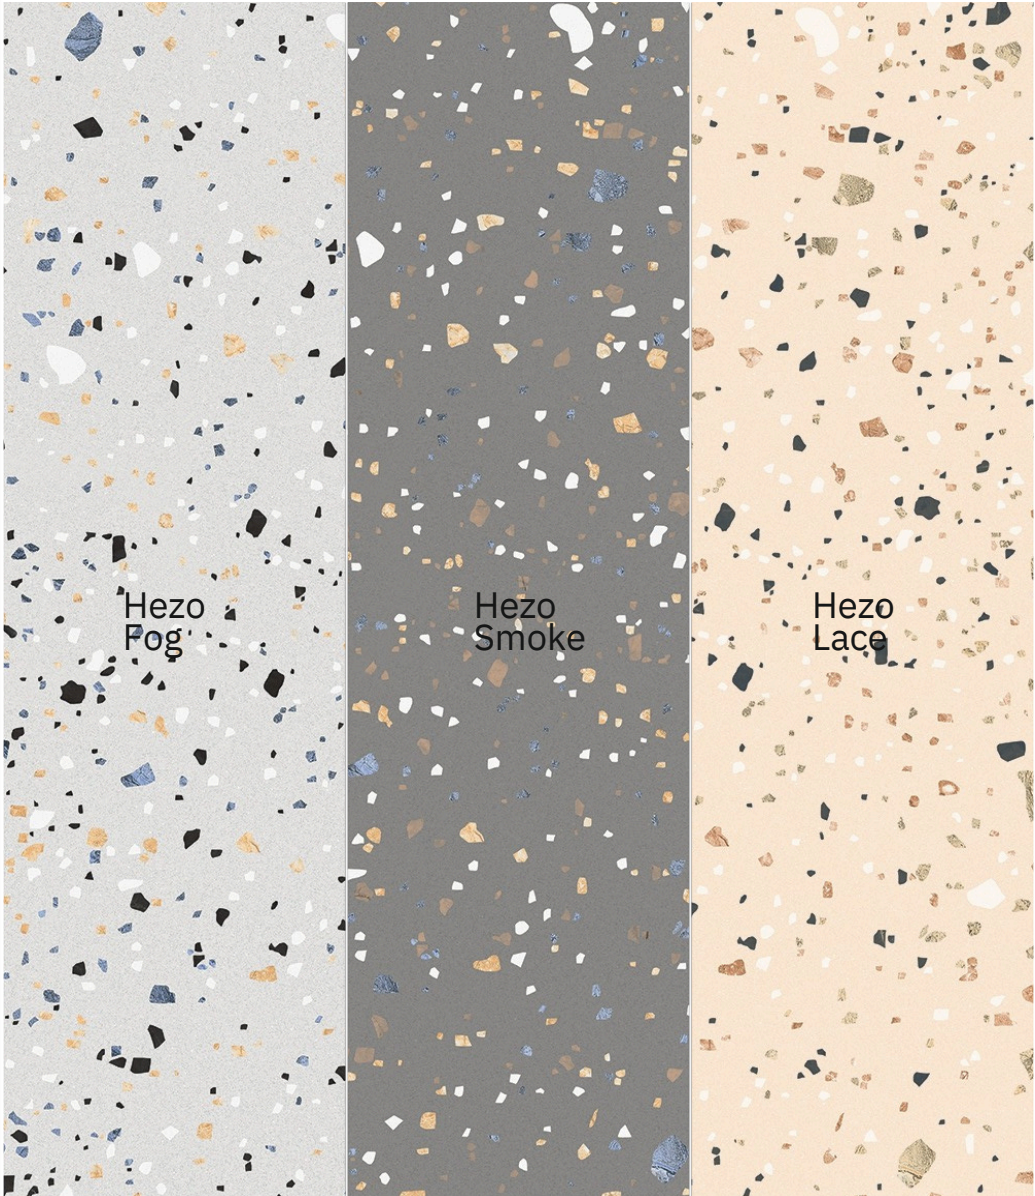

Professional
Colour Tones

Frosty Taupe

size
600x1200mm
finish
Carving

inspired
from italy

CARVING FINISH

Hezo

COLOR

**Hezo
Fog**
size
600x1200mm
finish
Carving