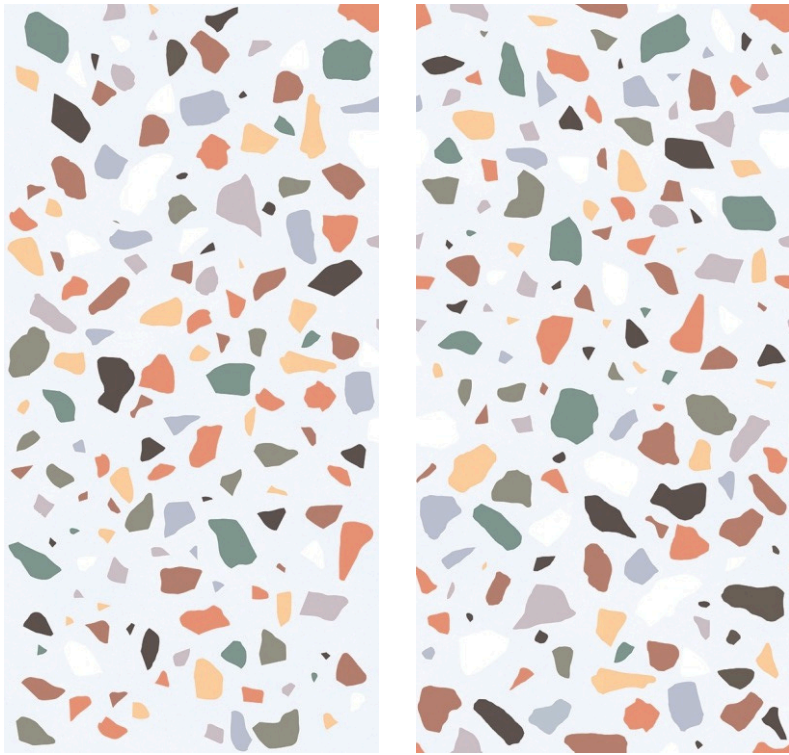

Liczero White

size
600x1200mm
finish
Carving

inspired
from italy