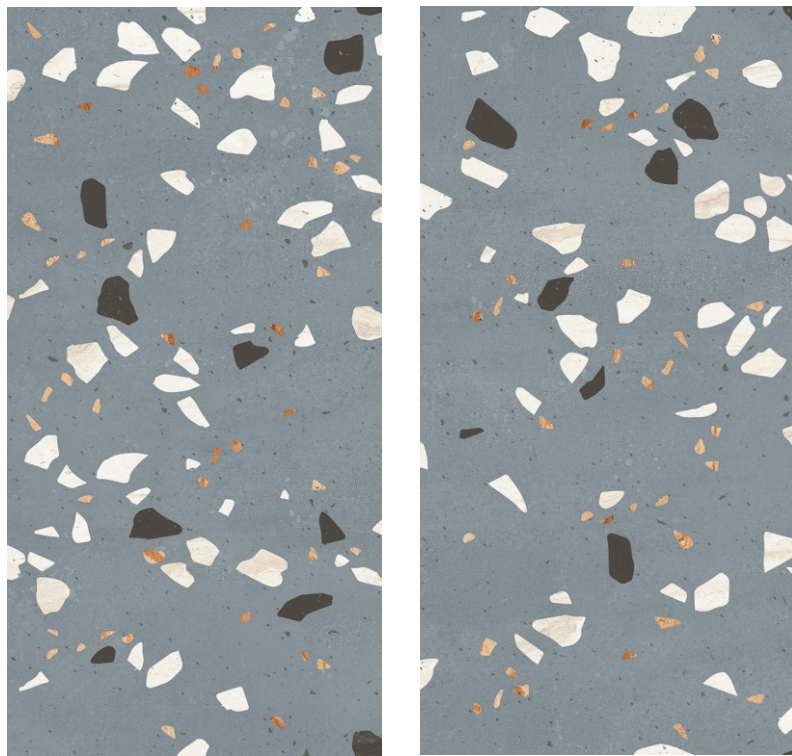

size
600x1200mm
finish
Carving

inspired
from italy

Professional
Colour Tones

Allianz Fossil

size
600x1200mm
finish
Carving

inspired
from italy

Allianz
Steel
size
600x1200mm
finish
Carving

inspired
from italy