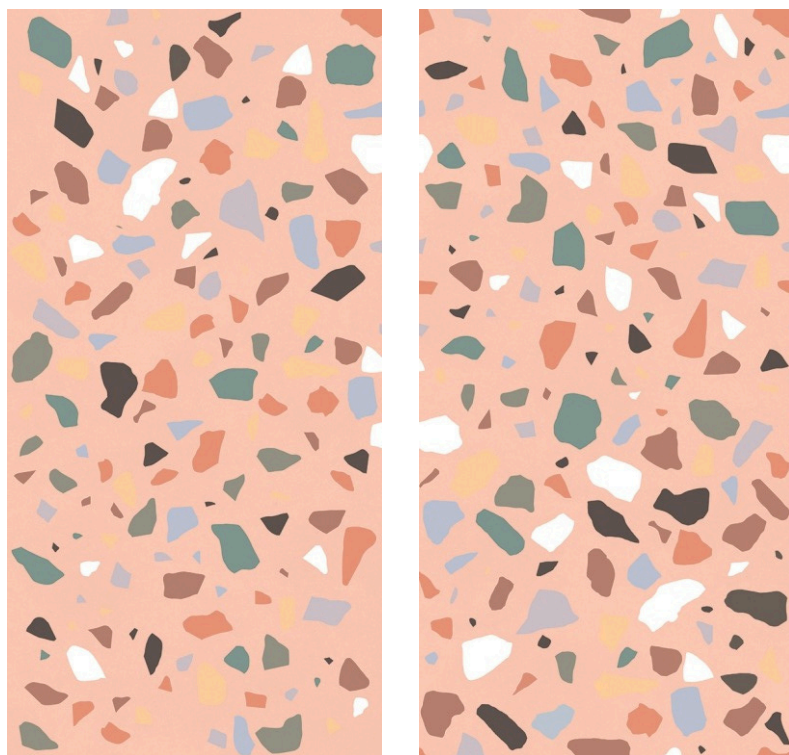

Liczero Peach

size
600x1200mm
finish
Carving

inspired
from italy