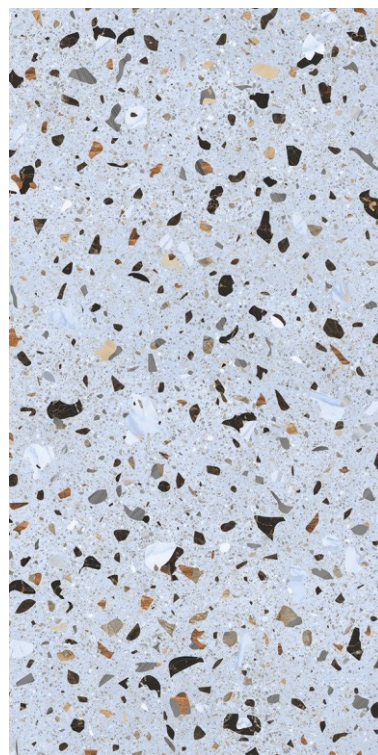

**Torino
Blue**
size
600x1200mm
finish
Carving

inspired
from italy