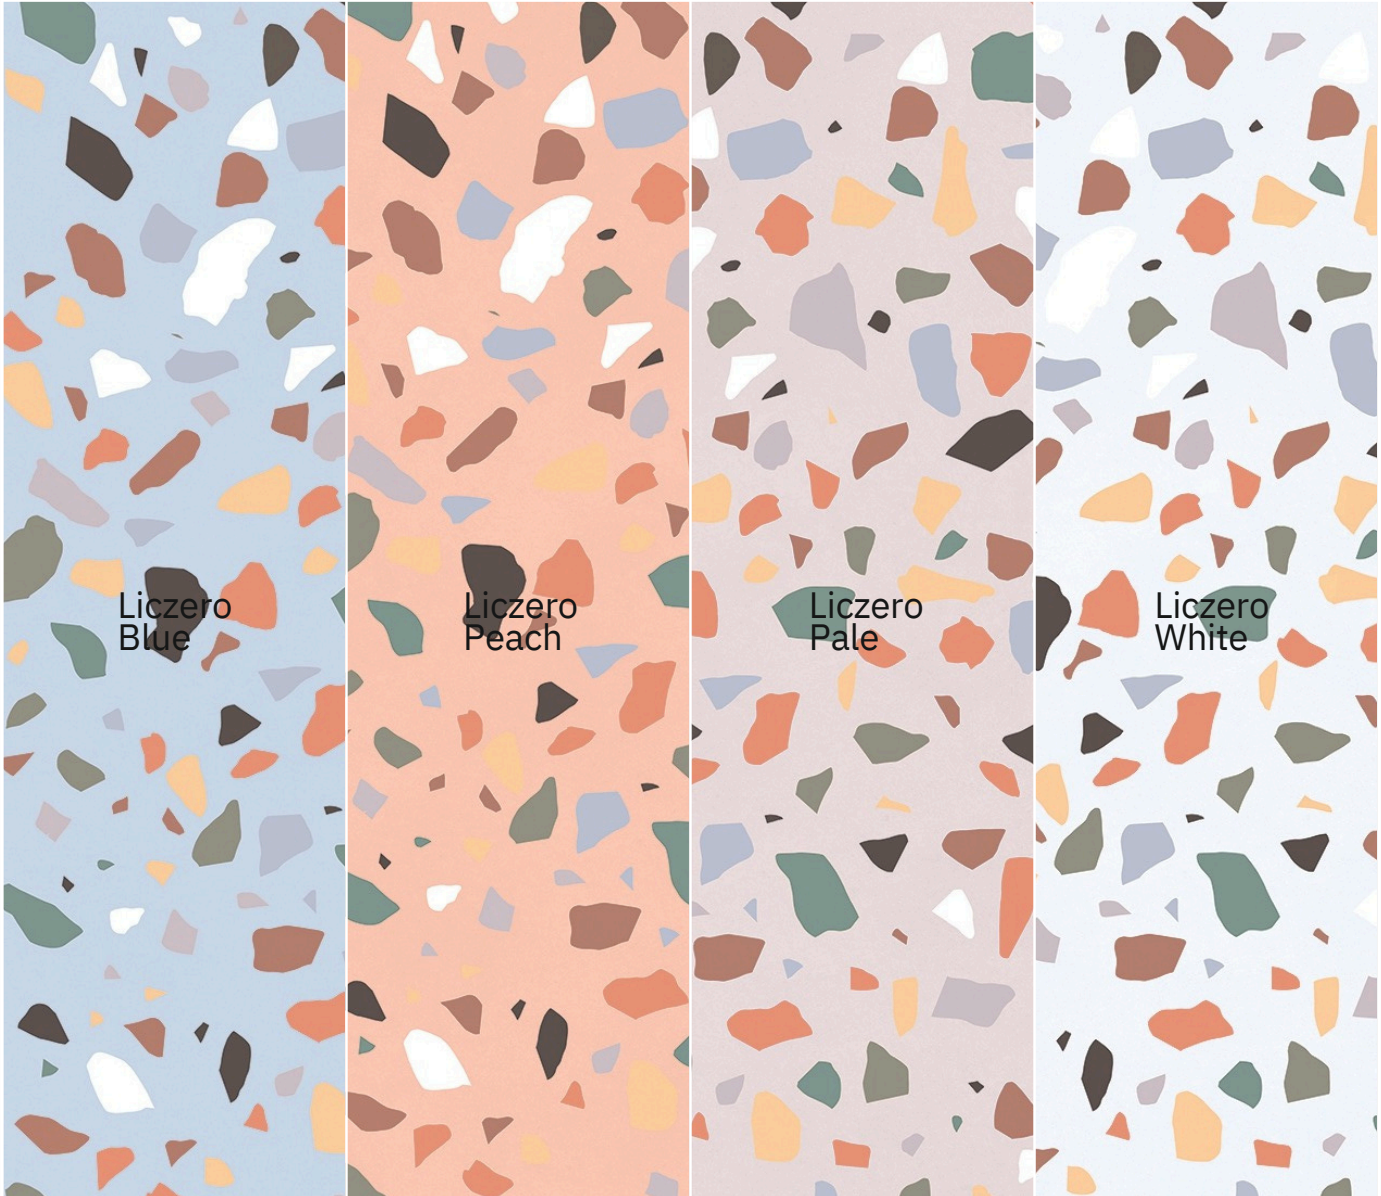

inspired
from italy

Pro
Colour 1915

CARVING FINISH

Liczero

COLOR

Professional
Colour Tones

Liczero
Blue
size
600x1200mm
f inish
Carving

EXTRA
colors

inspired
from italy

Liczero Peach

size
600x1200mm
finish
Carving

inspired
from italy

Professional
Colour Tones

Professional
Colour Tones

Liczero
Pale
size
600x1200mm
f inish
Carving

EXTRA
colors