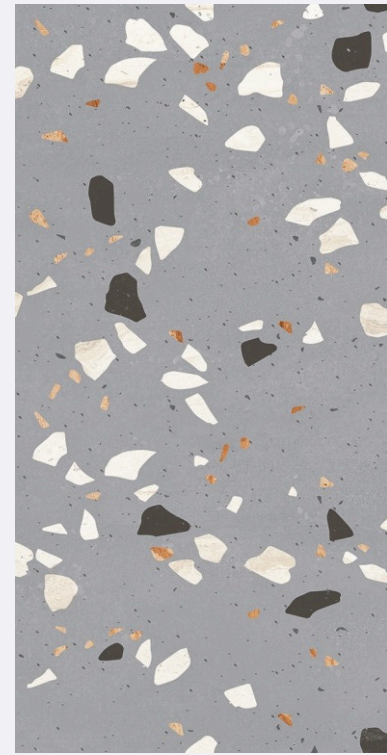

size
600x1200mm
finish
Carving

inspired
from italy

Professional
Colour Tones

Allianz Fossil

size
600x1200mm
finish
Carving

inspired
from italy

Allianz
Steel
size
600x1200mm
finish
Carving

inspired
from italy