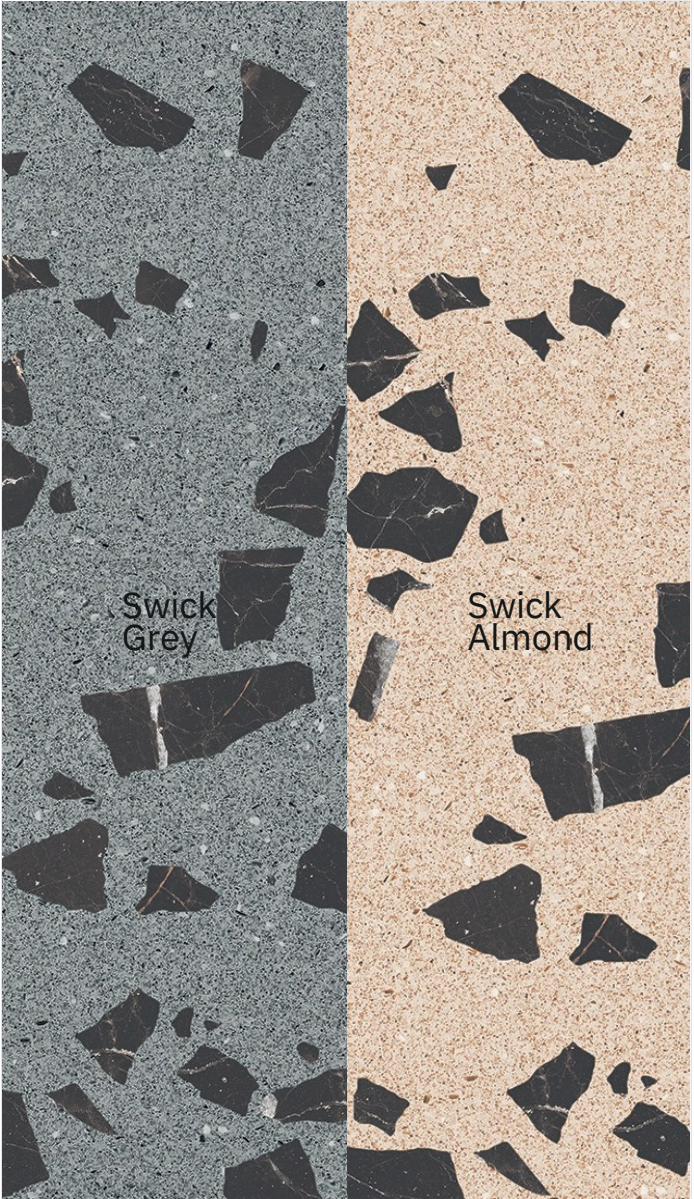

CARVING FINISH

Swick
COLOR