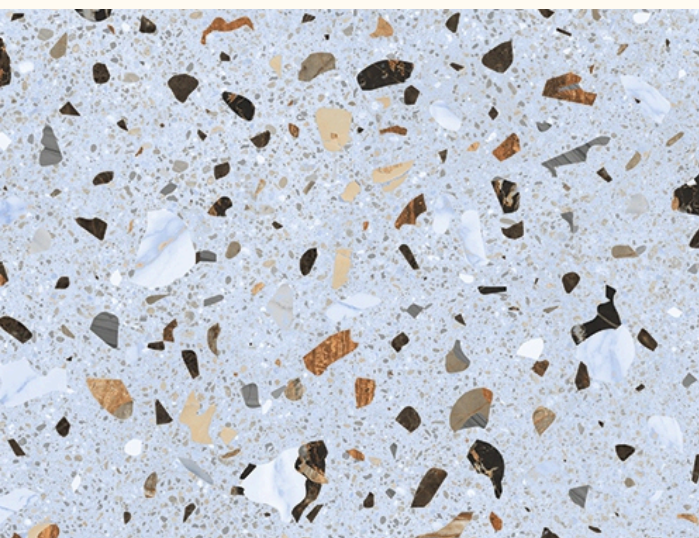

New
2024

carving surface

Available in the following sizes

300*600 mm

600*1200 mm

600*600 mm

APPLICATION AREAS

SURFACES FOR EVERY SPACE