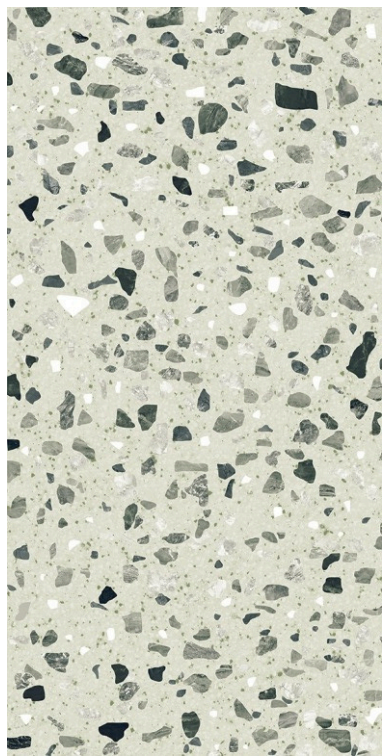

Flakes
Pista

size
600x1200mm
finish
Carving

EXTRA
colors

inspired
from italy