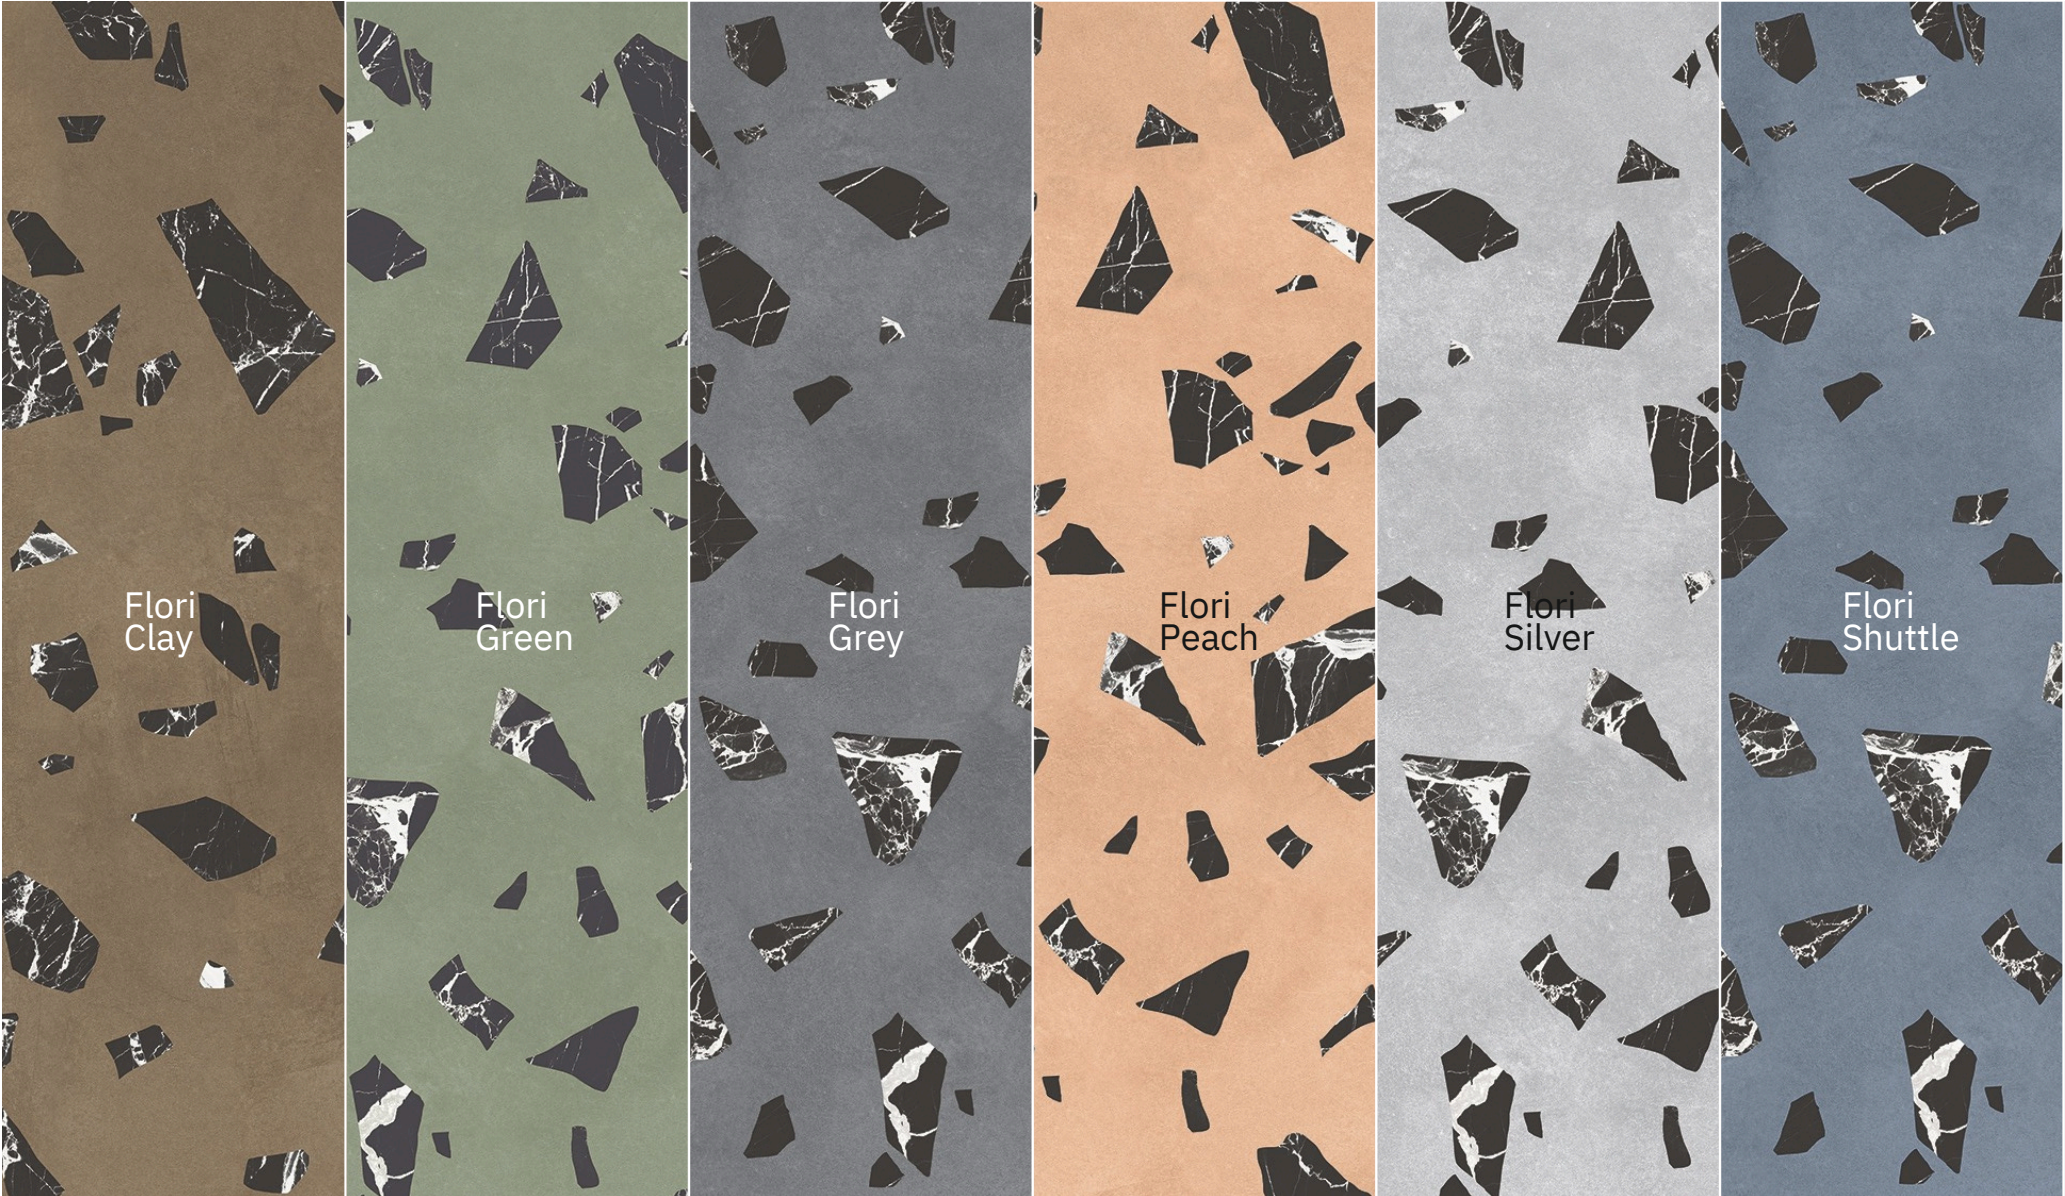

CARVING FINISH

Flori

COLOR