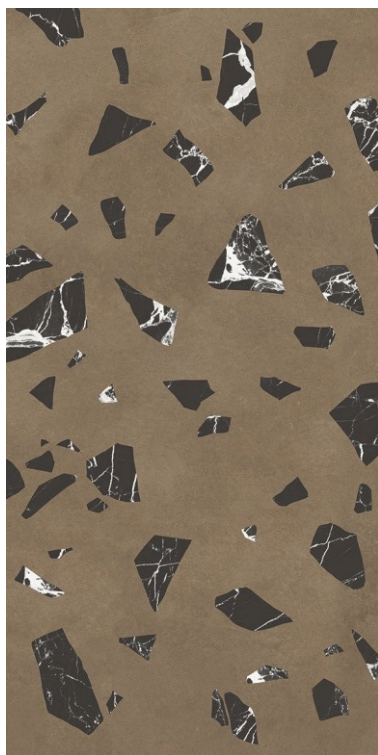

CARVING FINISH

Flori

COLOR

Flori
Clay
size
600x1200mm
finish
Carving

inspired
from italy

Professional
Colour Tones

Professional
Colour Tones

**Flori
Green**
size
600x1200mm
f inish
Carving