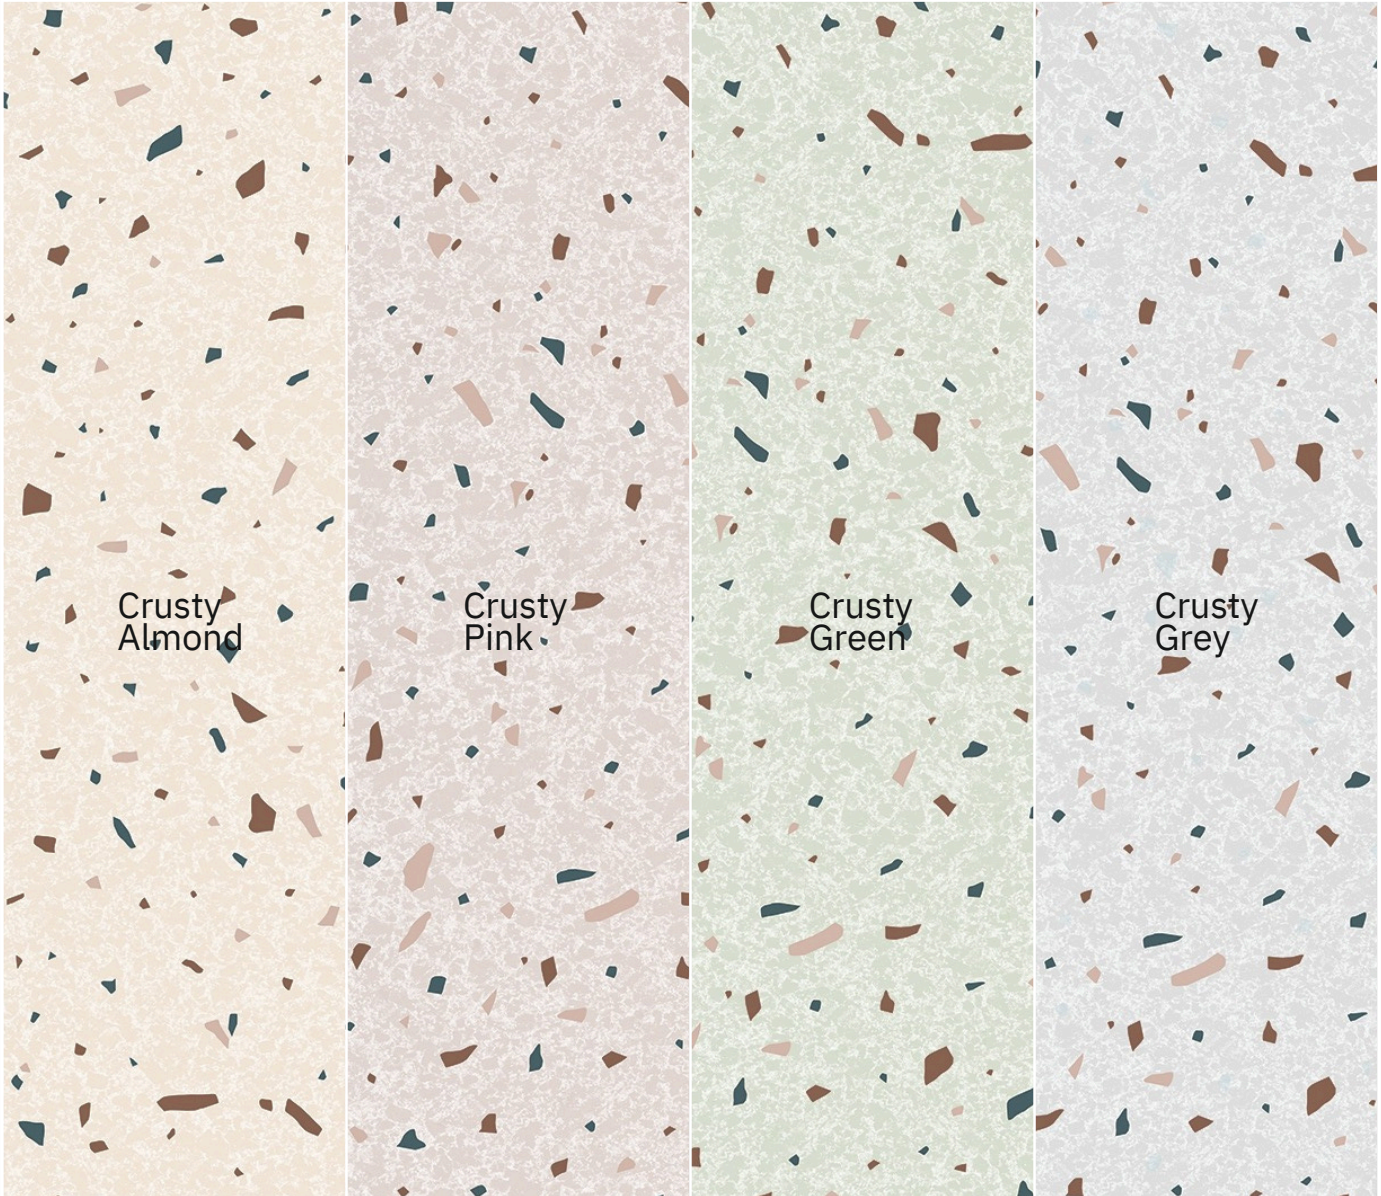

inspired
from italy

Liczero White

size
600x1200mm
finish
Carving

inspired
from italy

Professional
Colour Tones

CARVING FINISH

Crusty

COLOR