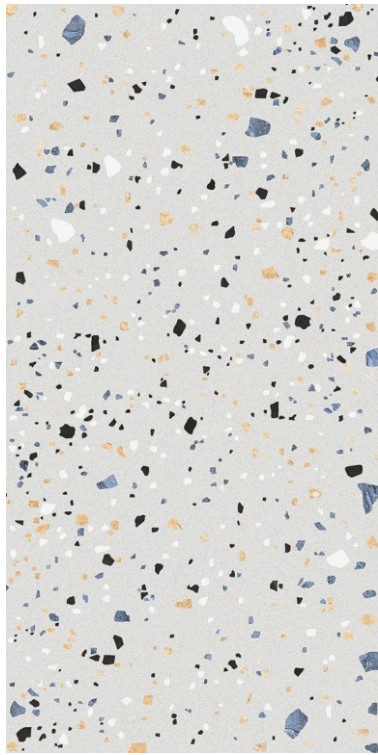

Professional
Colour Tones

Frosty Taupe

size
600x1200mm
finish
Carving

inspired
from italy

CARVING FINISH

Hezo

COLOR

**Hezo
Fog**
size
600x1200mm
finish
Carving