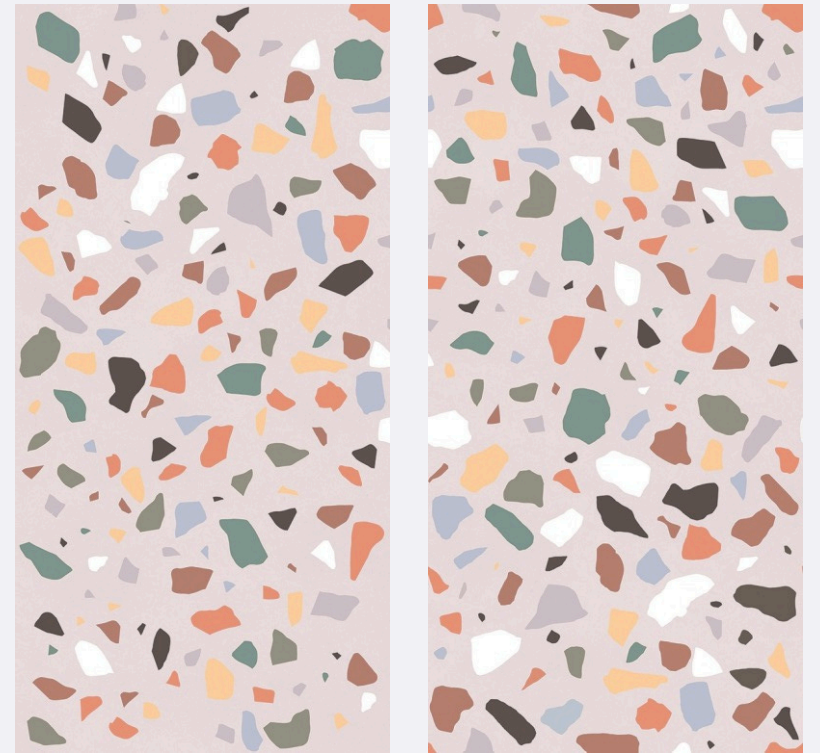

inspired
from italy

Liczero Peach

size
600x1200mm
finish
Carving

inspired
from italy

Professional
Colour Tones

Professional
Colour Tones

Liczero
Pale
size
600x1200mm
f inish
Carving

EXTRA
colors