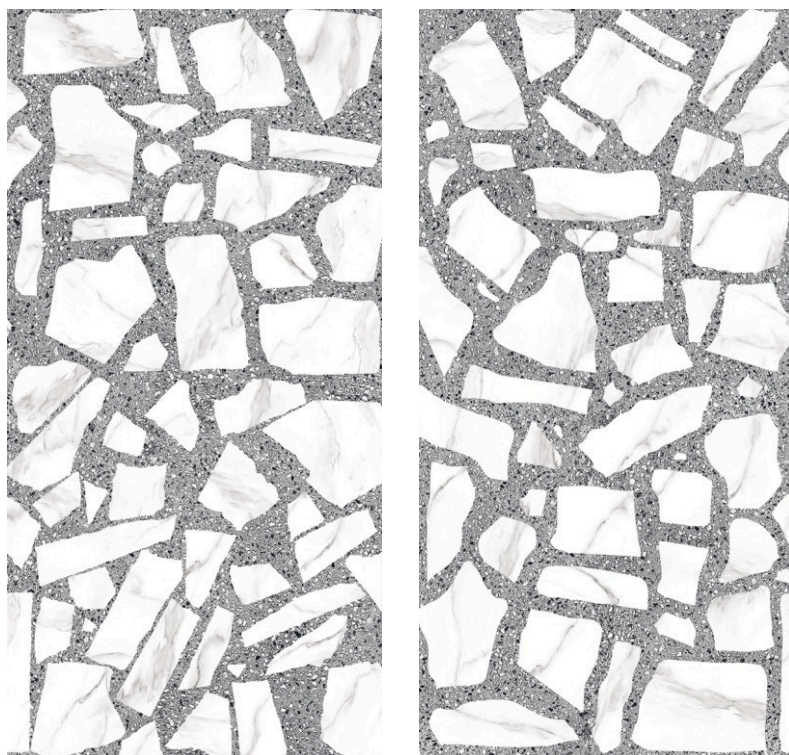

f inish
Carving

inspired
from italy

CARVING FINISH

Royce

COLOR

Royce
White

Royce White

size
600x1200mm
finish
Carving