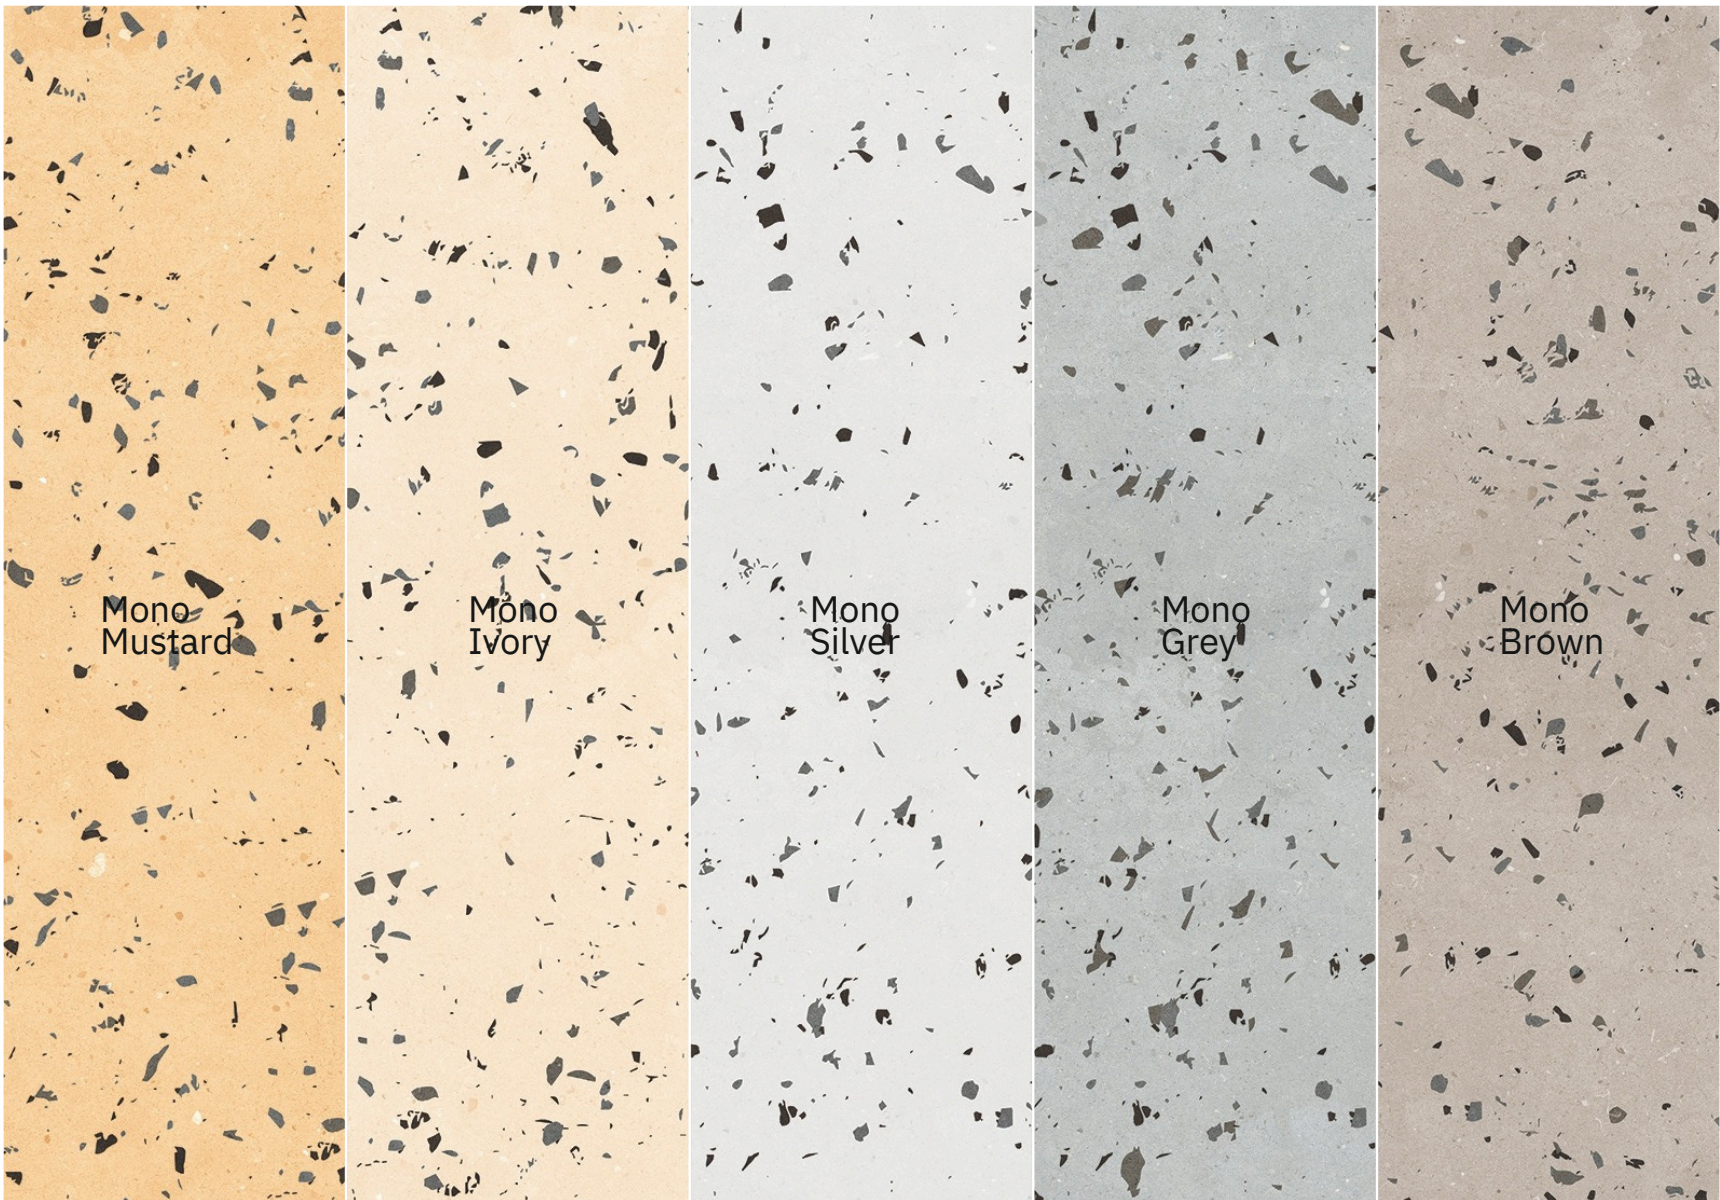

CARVING FINISH

Mono

COLOR