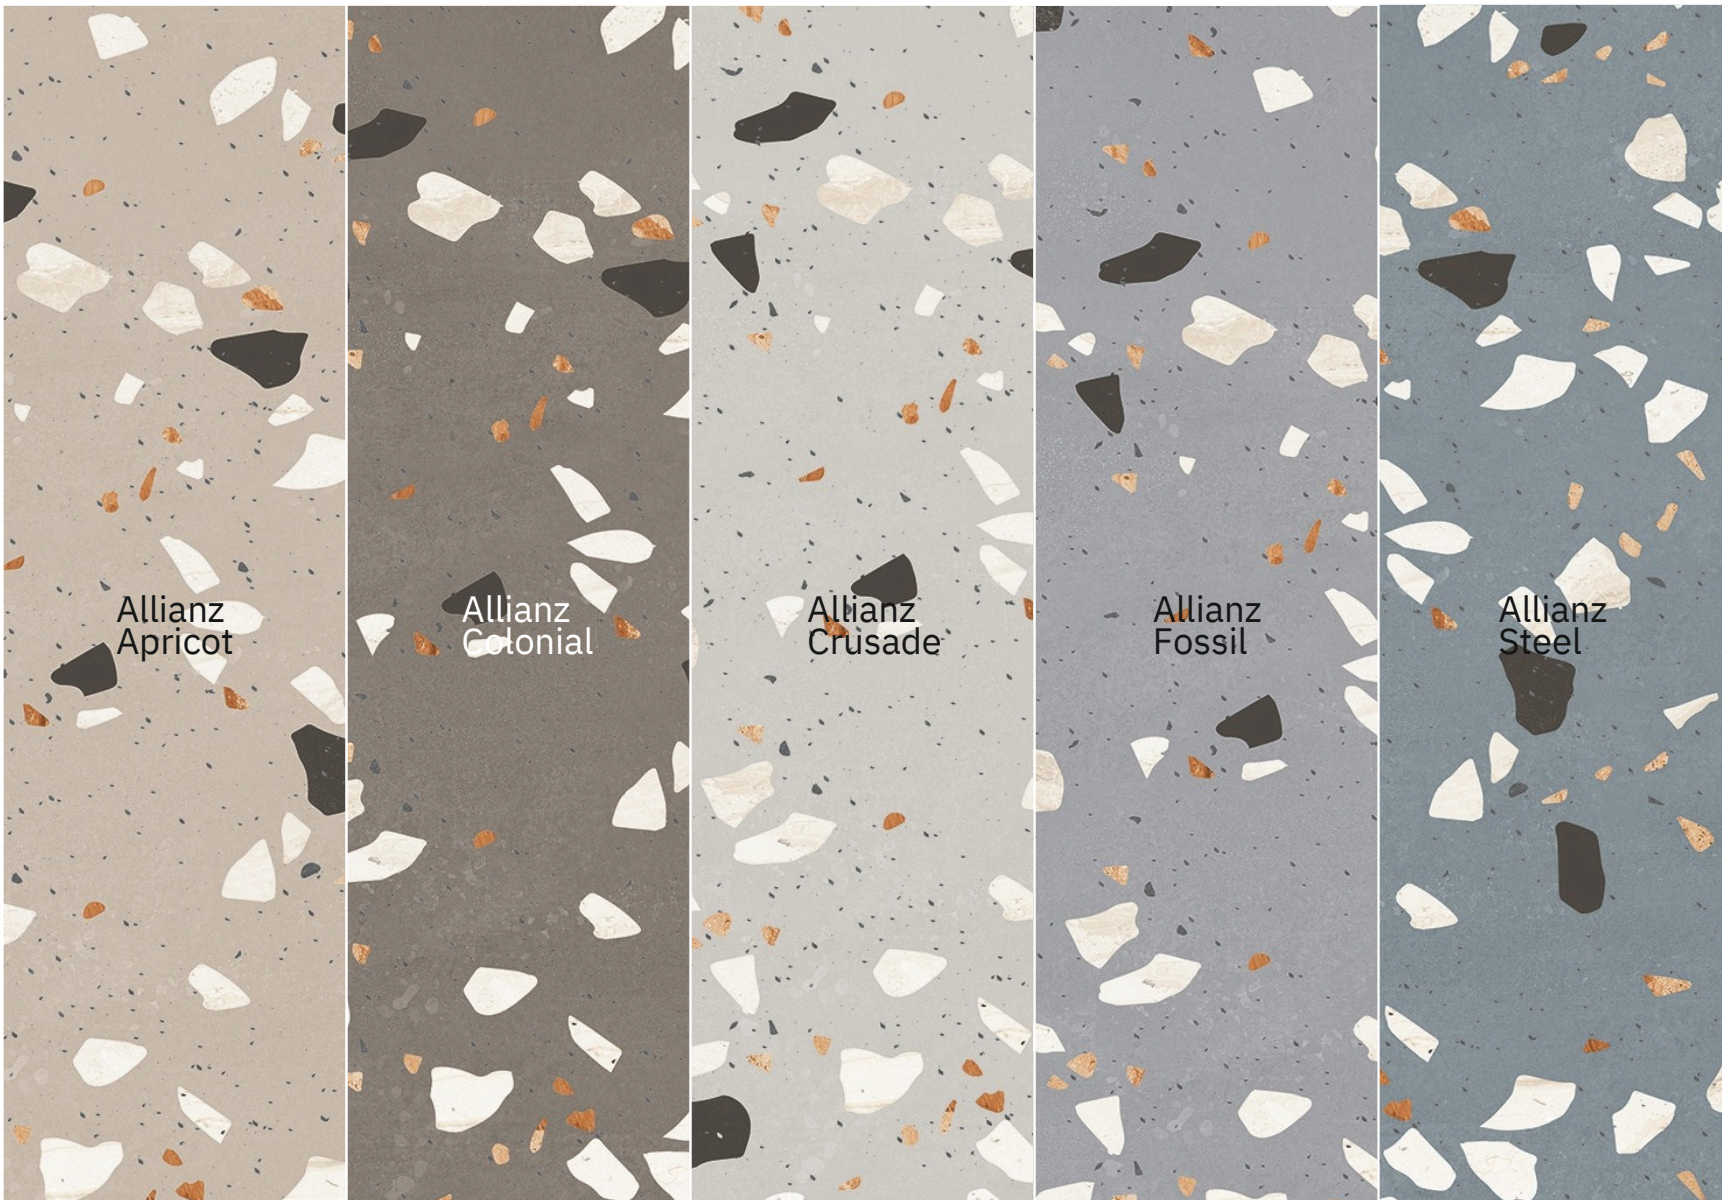

CARVING FINISH

Allianz
COLOR