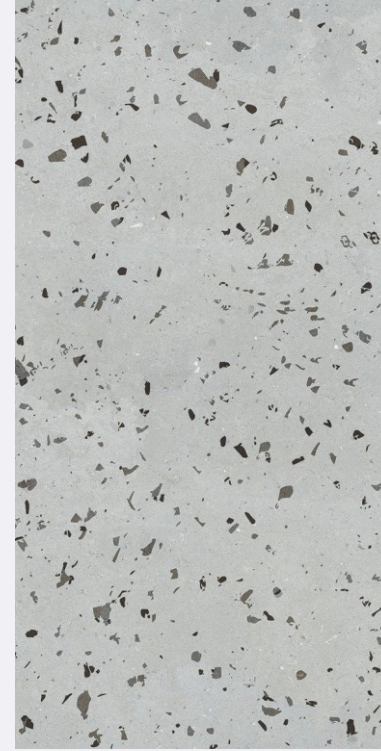

Professional
Colour Tones

**Mono
Grey**
size
600x1200mm
f inish
Carving

inspired
from italy