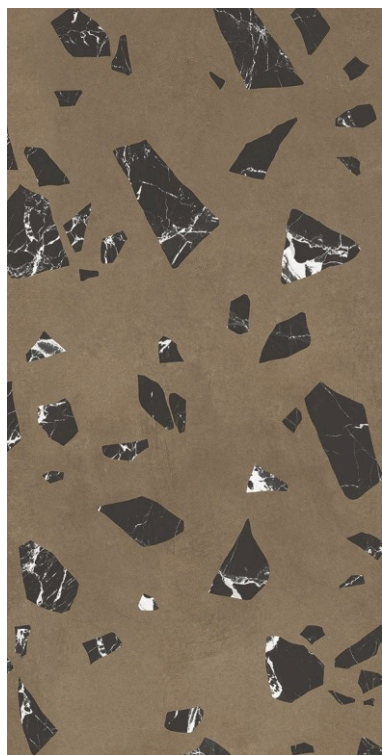

CARVING FINISH

Flori

COLOR

Flori
Clay
size
600x1200mm
finish
Carving

inspired
from italy

Professional
Colour Tones

Professional
Colour Tones

**Flori
Green**
size
600x1200mm
f inish
Carving