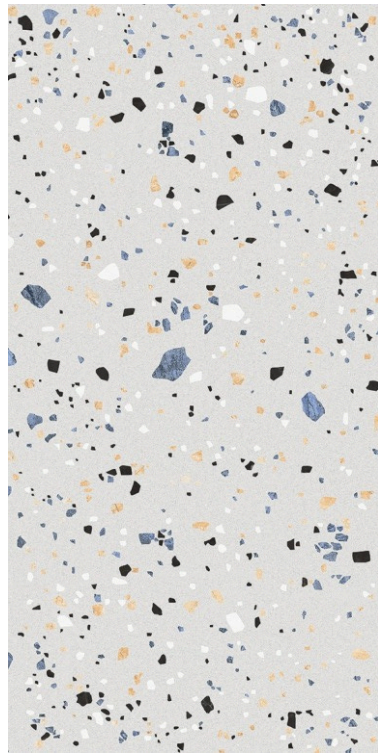

Professional
Colour Tones

Frosty Taupe

size
600x1200mm
finish
Carving

inspired
from italy

CARVING FINISH

Hezo

COLOR

**Hezo
Fog**
size
600x1200mm
finish
Carving