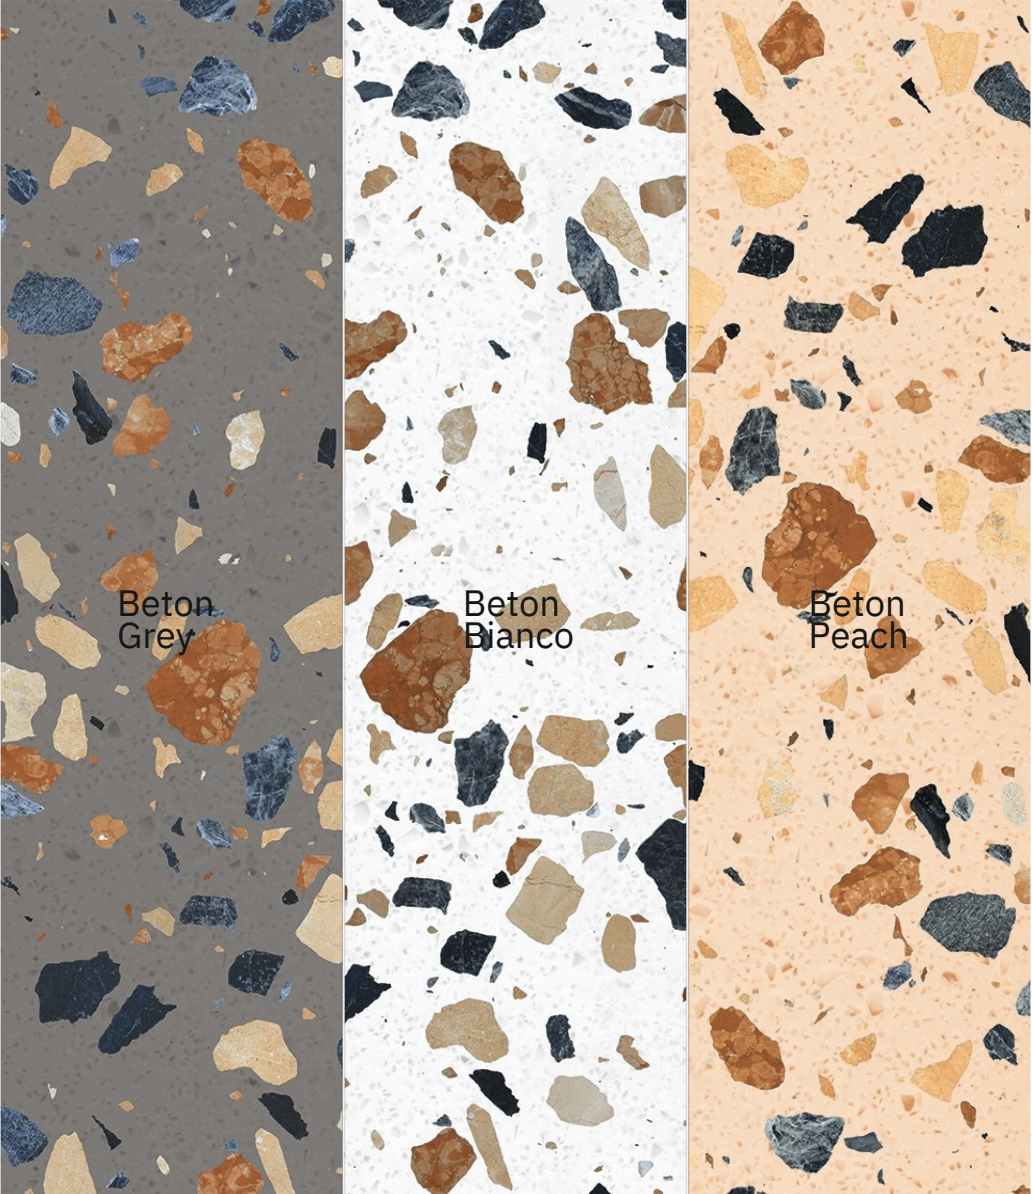

CARVING FINISH

Beton

COLOR