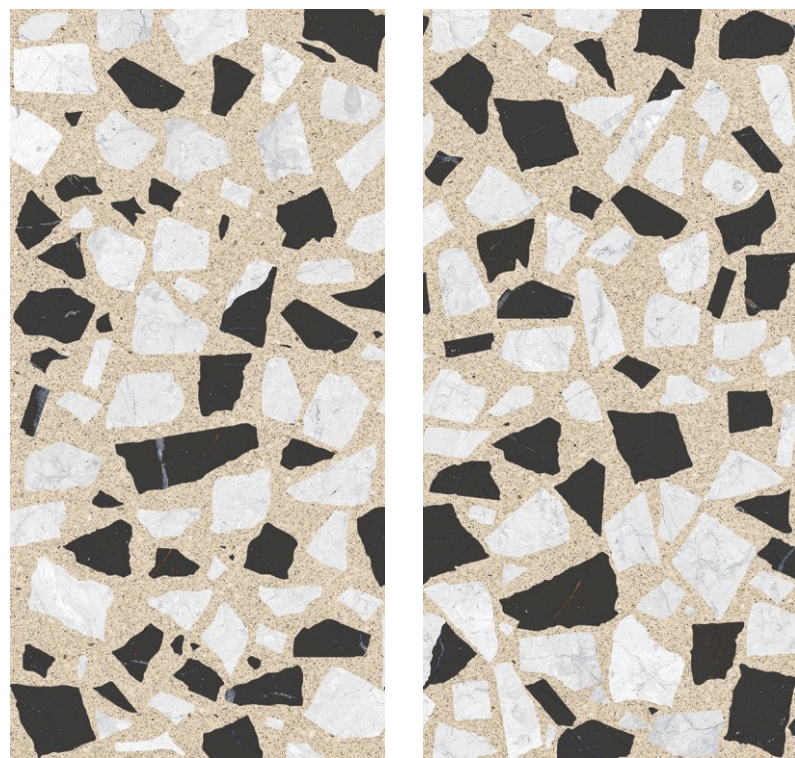

Ranier Crema

size
600x1200mm
finish
Carving

inspired
from italy