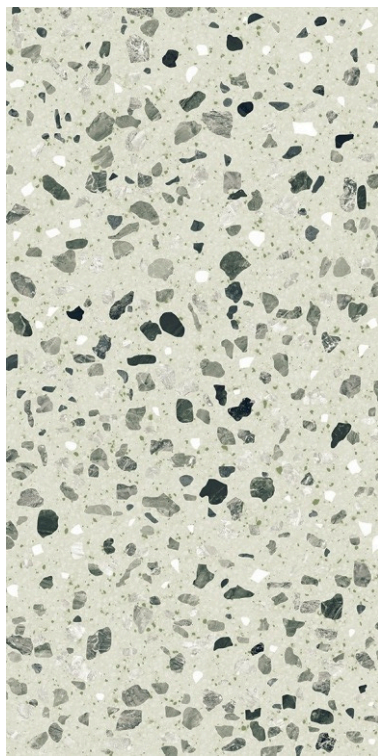

Flakes
Pista

size
600x1200mm
finish
Carving

EXTRA
colors

inspired
from italy