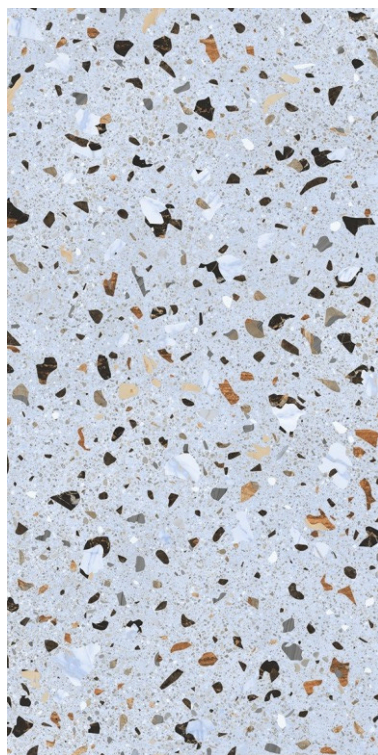

**Torino
Blue**
size
600x1200mm
finish
Carving

inspired
from italy