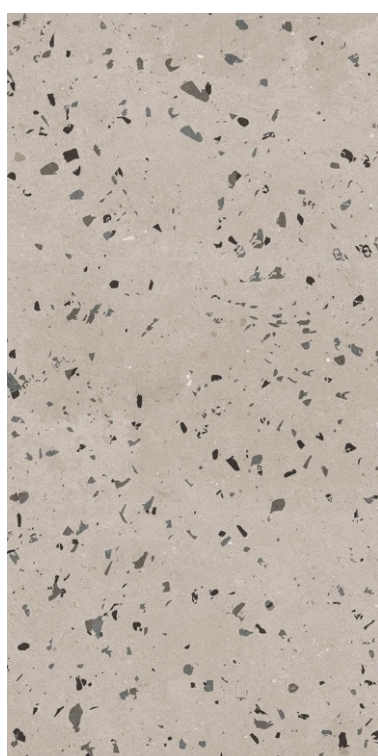

Professional
Colour Tones

**Mono
Grey**
size
600x1200mm
f inish
Carving

inspired
from italy

Mono Brown

size
600x1200mm
finish
Carving

inspired
from italy

Professional
Colour Tones

CARVING FINISH