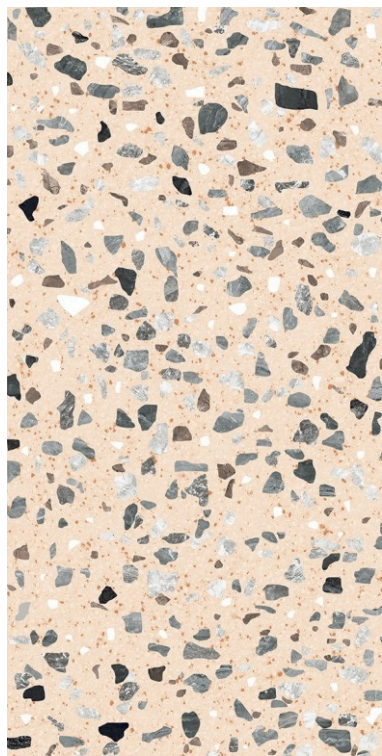

Flakes Almond

size
600x1200mm
finish
Carving

inspired
from italy

Professional
Colour Tones

Professional
Colour Tones

Flakes Grey

size
600x1200mm
f inish
Carving

inspired
from italy