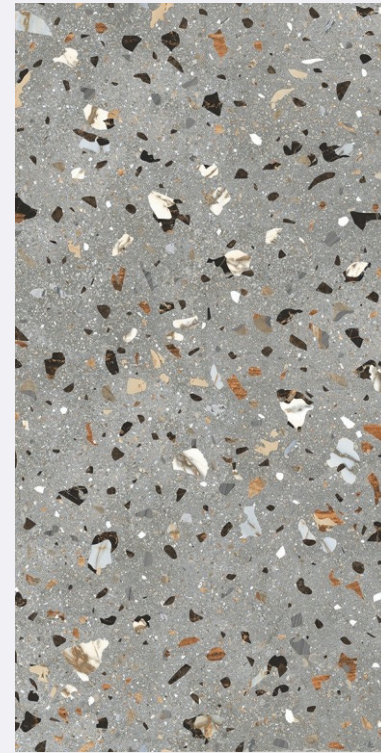

inspired
from italy