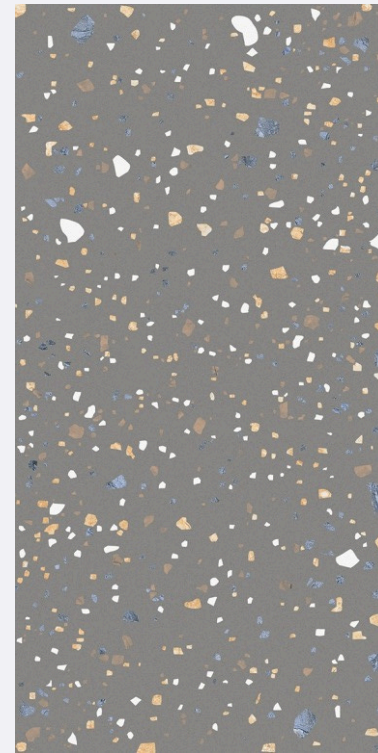

inspired
from italy

Professional
Colour Tones

Professional
Colour Tones

Hezo Smoke

size
600x1200mm
finish
Carving

inspired
from italy

**Hezo
Lace**
size
600x1200mm
finish
Carving

inspired
from italy