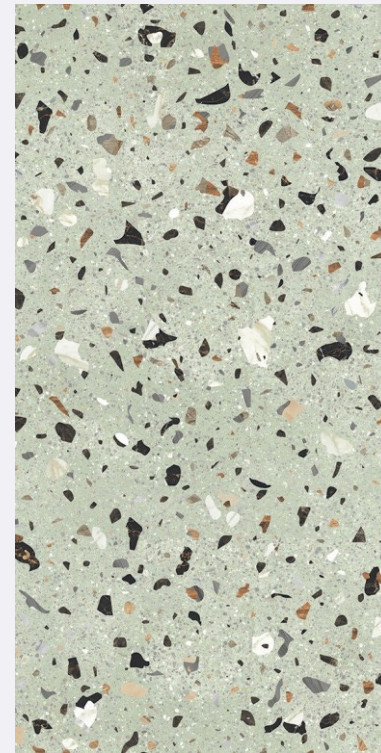

**Torino
Blue**
size
600x1200mm
finish
Carving

inspired
from italy

Professional
Colour Tones

Professional
Colour Tones

**Torino
Green**
size
600x1200mm
f inish
Carving

EXTRA
colors

inspired
from italy

CARVING FINISH