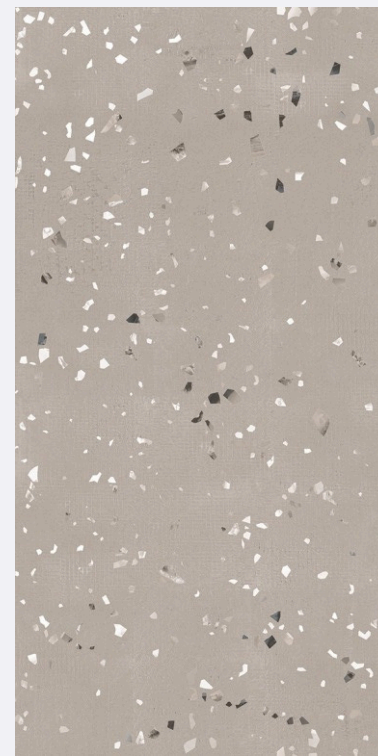

Etarnal

COLOR

Eternal Umber

size
600x1200mm
finish
Carving

inspired
from italy

CARVING FINISH

Flakes

COLOR