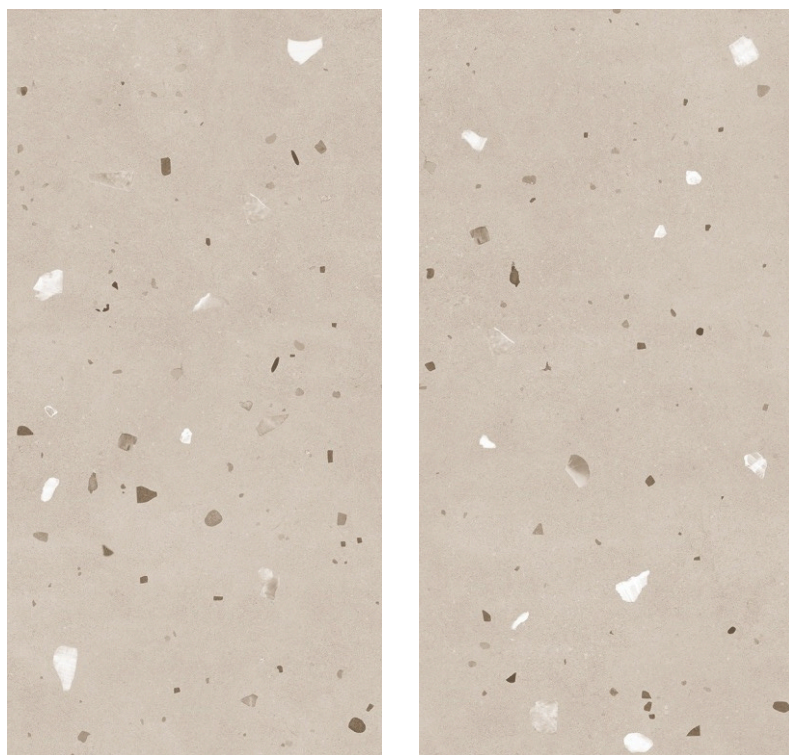

Libee
Tan
size
600x1200mm
finish
Carving

inspired
from italy