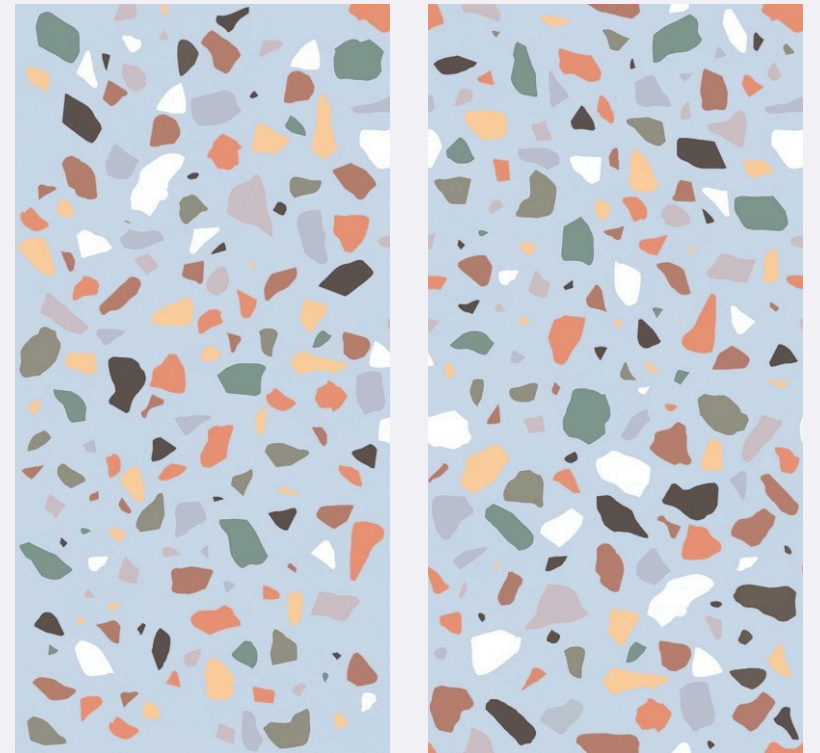

inspired
from italy

Pro
Colour 1915

CARVING FINISH

Liczero

COLOR

Professional
Colour Tones

Liczero
Blue
size
600x1200mm
f inish
Carving

EXTRA
colors