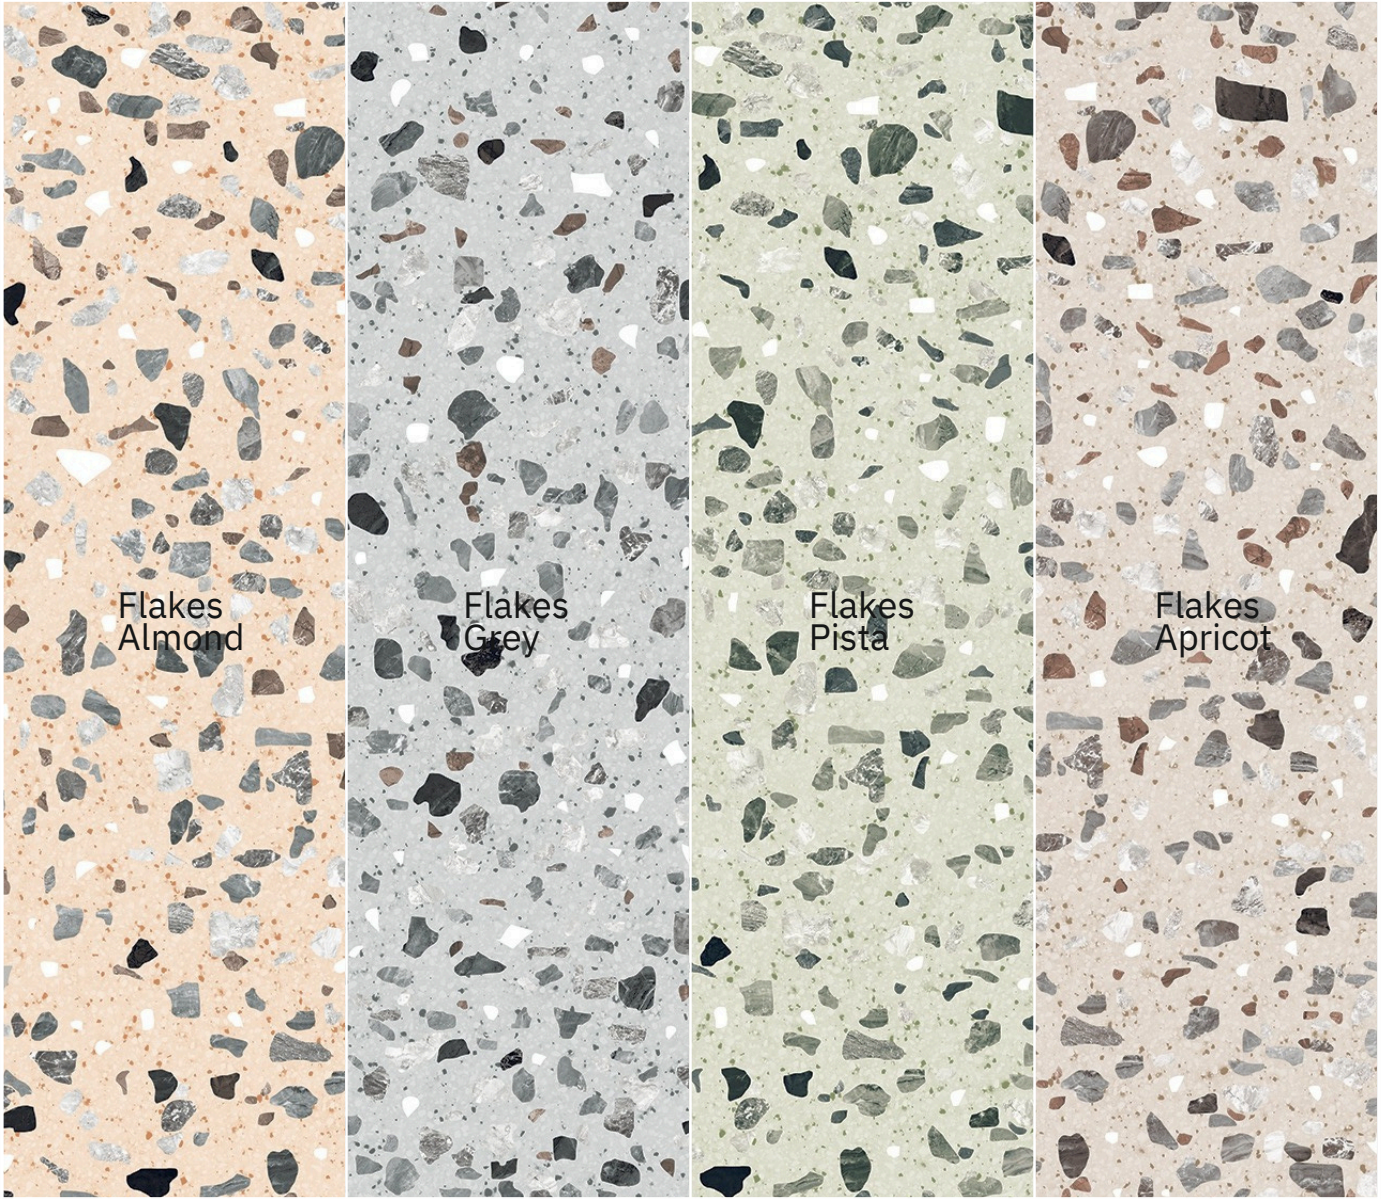

Etarnal

COLOR

Eternal Umber

size
600x1200mm
finish
Carving

inspired
from italy

CARVING FINISH

Flakes

COLOR