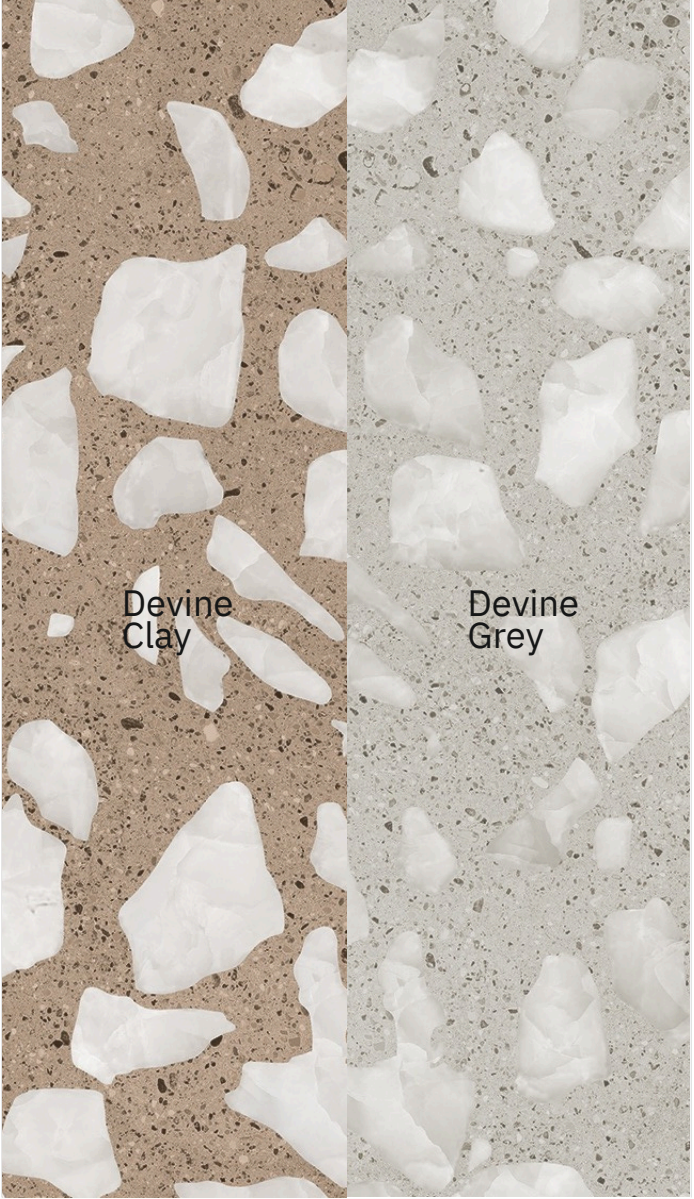

size
600x1200mm
finish
Carving

inspired
from italy

**Brio
Grey**
size
600x1200mm
f inish
Carving

inspired
from italy

Professional
Colour Tones

CARVING FINISH

Devine

COLOR