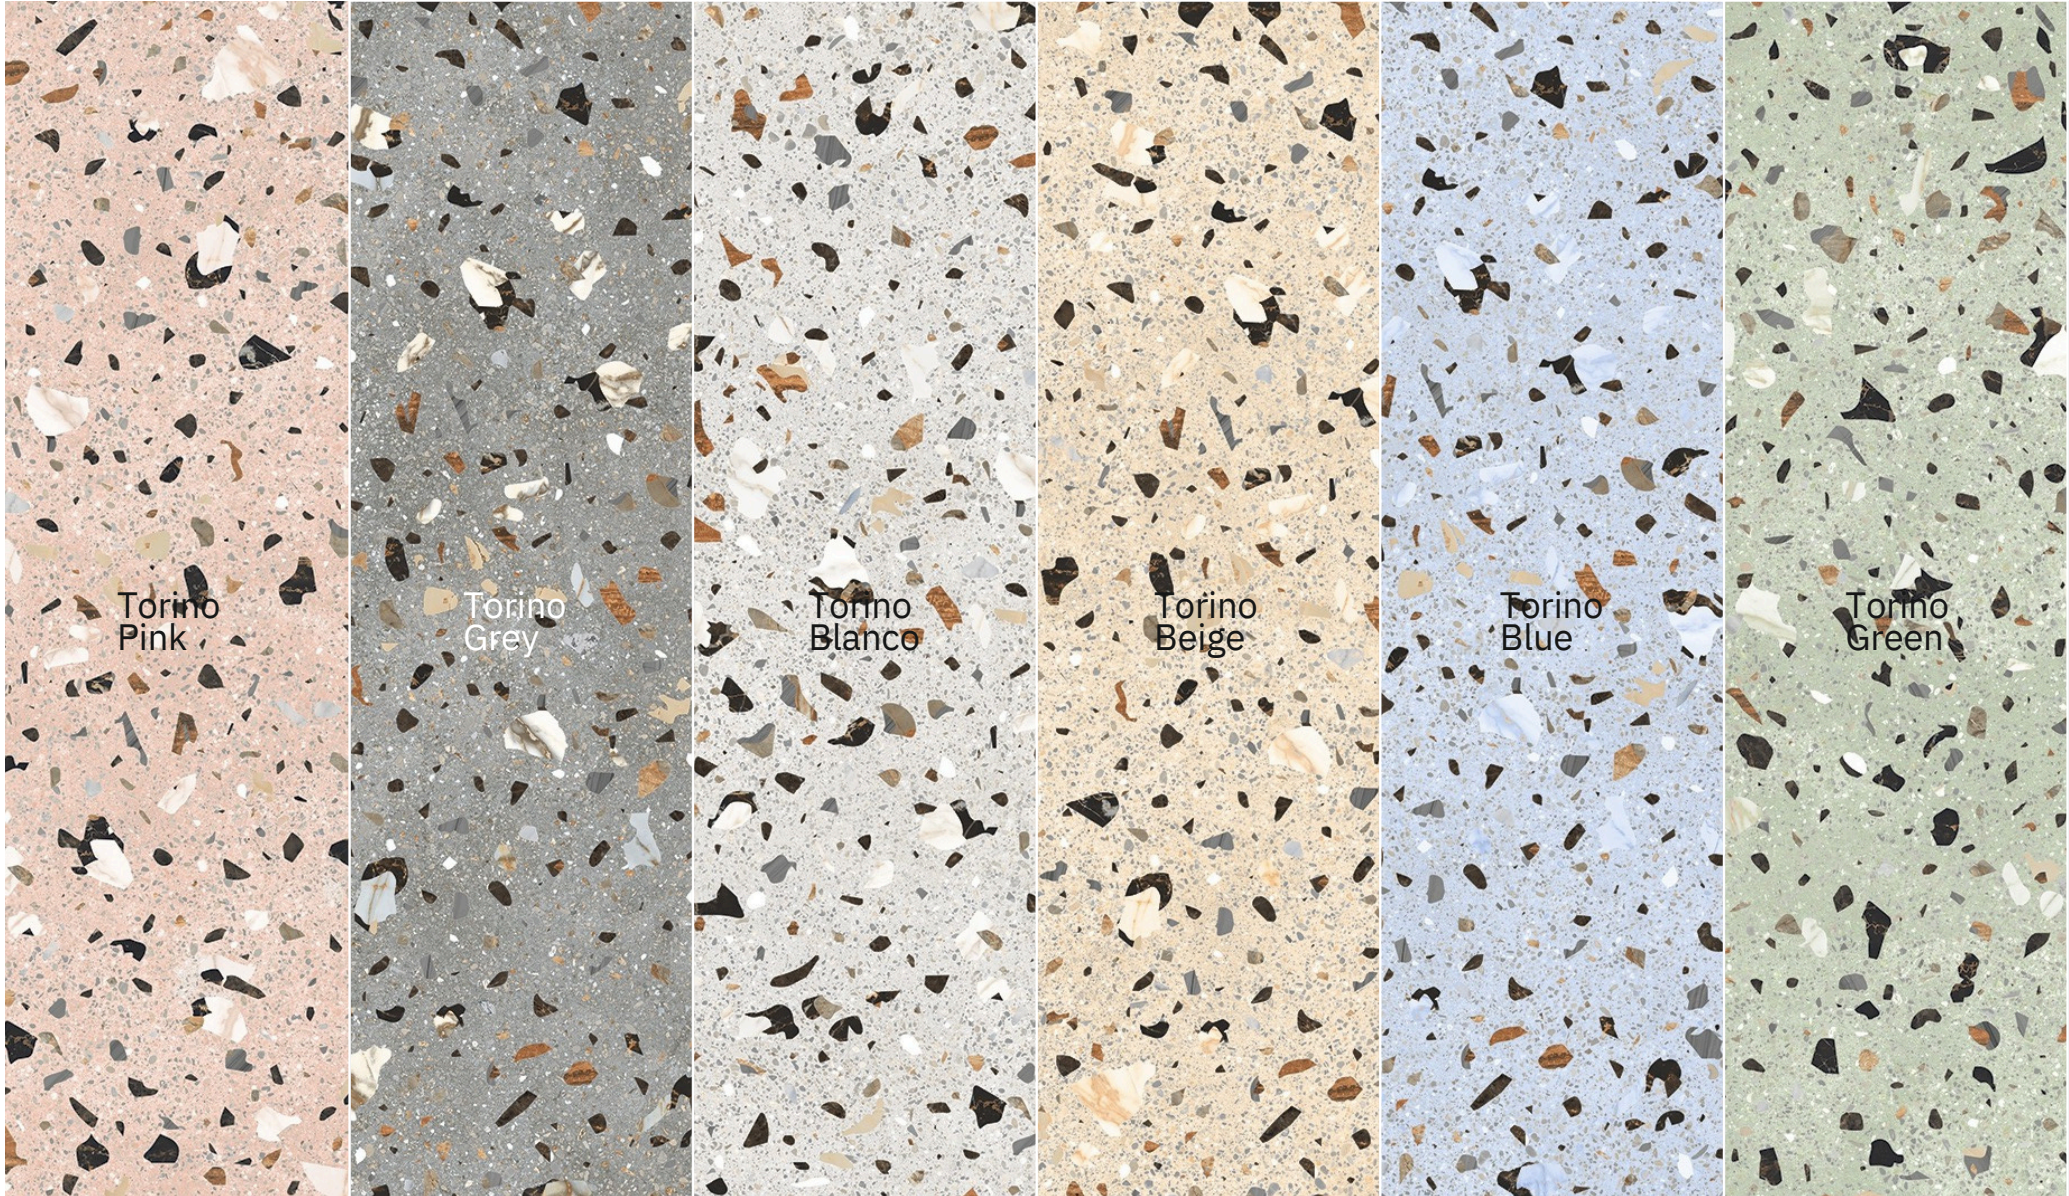

CARVING FINISH

Torino

COLOR