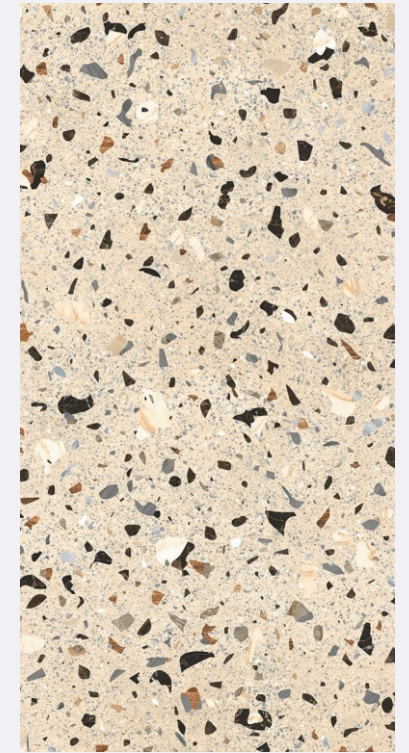

size
600x1200mm
f inish
Carving

inspired
from italy

Torino Blanco

size
600x1200mm
finish
Carving

inspired
from italy

Torino Beige

size
600x1200mm
f inish
Carving

inspired
from italy