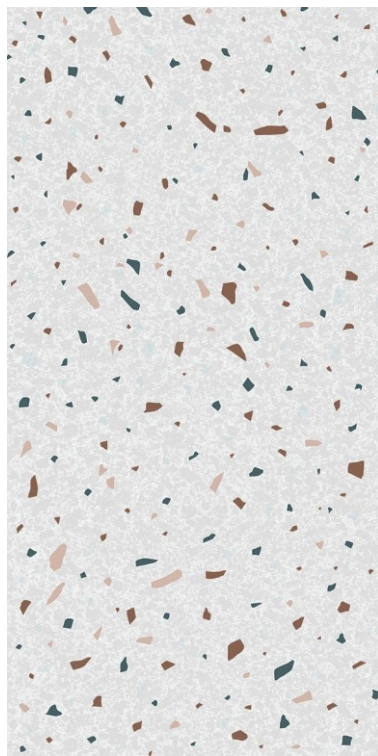

Crusty
grey
size
600x1200mm
finish
Carving