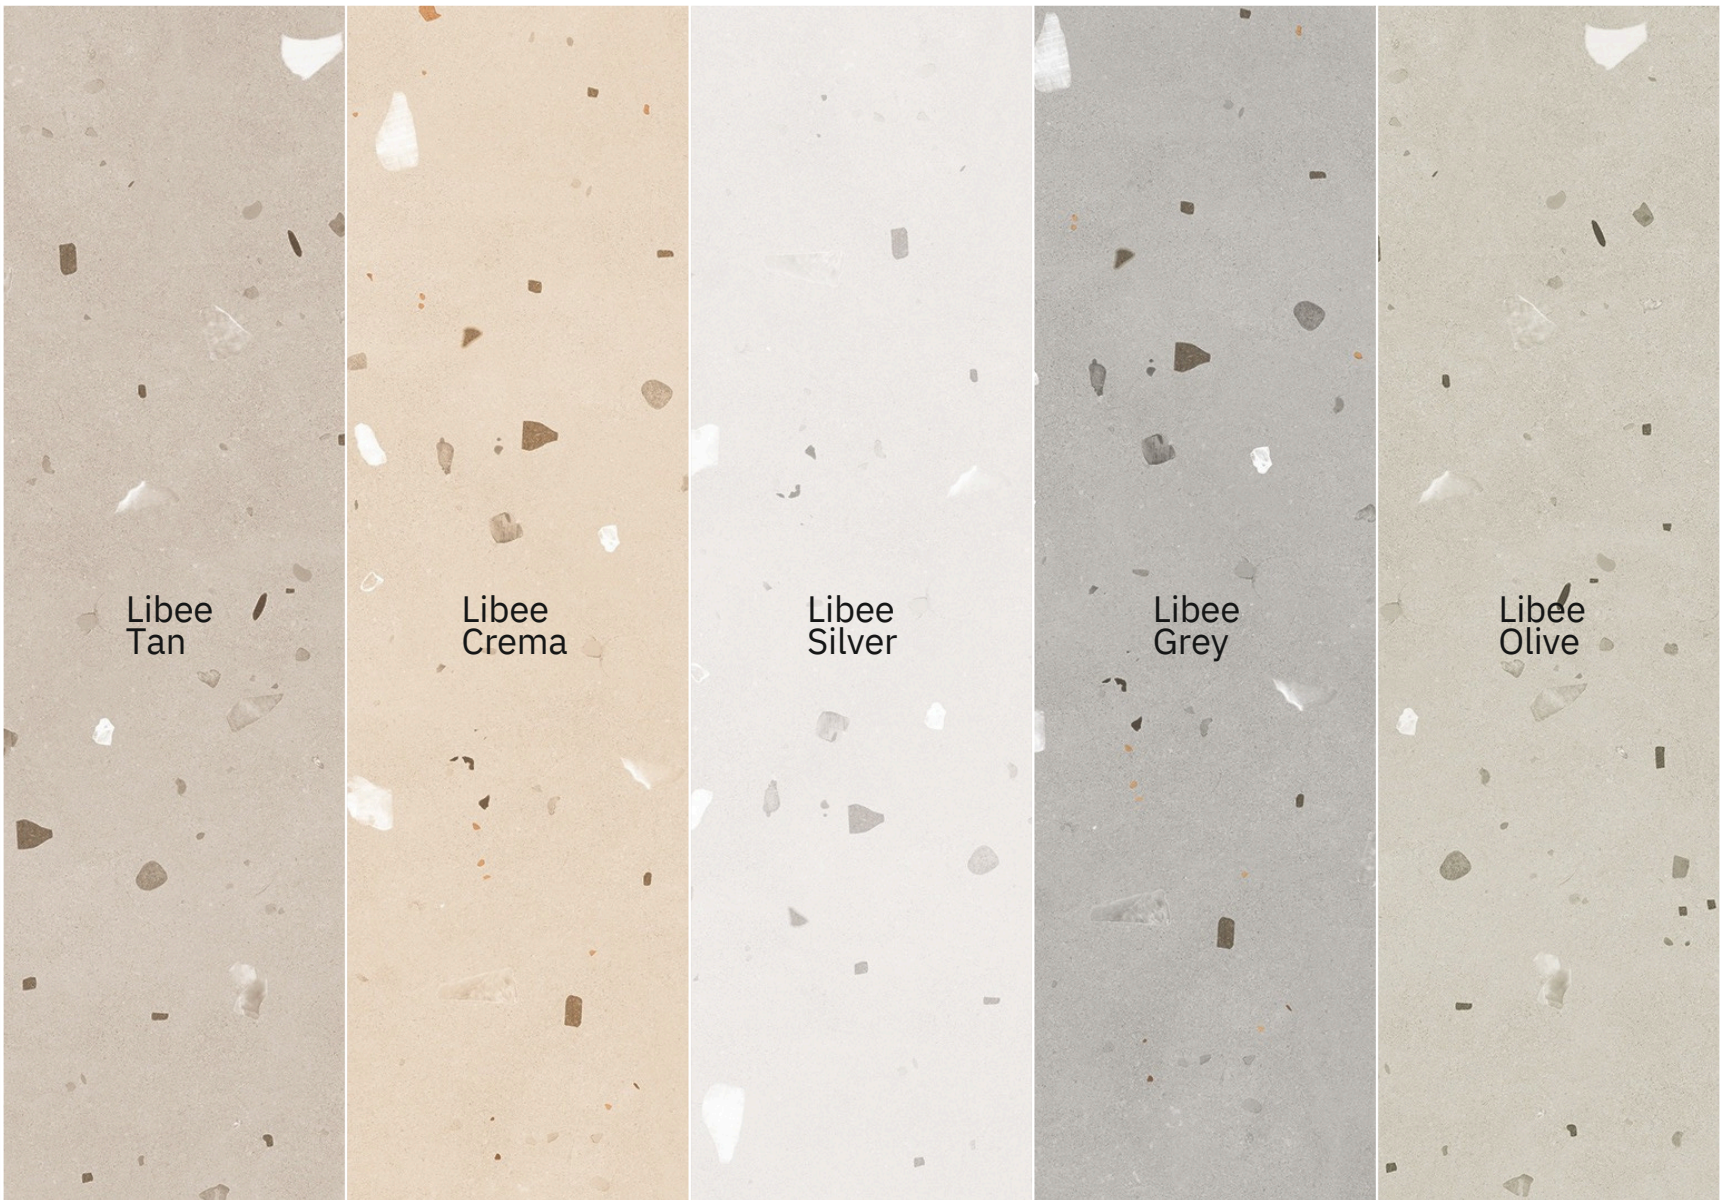

**Crusty
Green**
size
600x1200mm
finish
Carving

EXTRA
colors

inspired
from italy

Crusty
grey
size
600x1200mm
finish
Carving

inspired
from italy

CARVING FINISH

Libee
COLOR

Libee
Tan

Libee
Crema

Libee
Silver

Libee
Grey

Libee
Olive

Libee
Tan
size
600x1200mm
finish
Carving

inspired
from italy

Professional
Colour Tones

Professional
Colour Tones