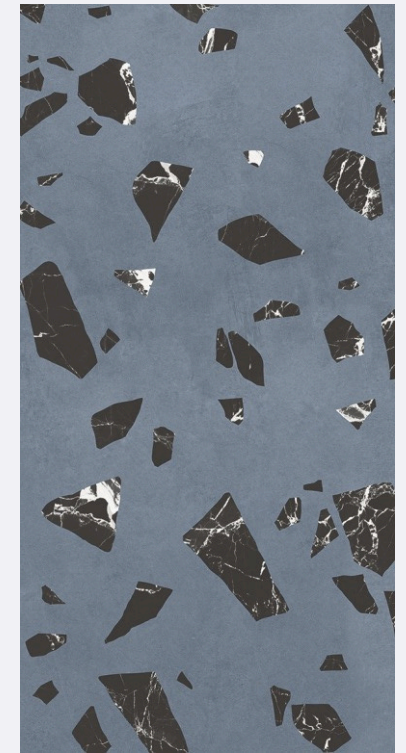

size
600x1200mm
finish
Carving

inspired
from italy

Professional
Colour Tones

Professional
Colour Tones

**Flori
Shuttle**
size
600x1200mm
f inish
Carving

inspired
from italy

CARVING FINISH

Frosty