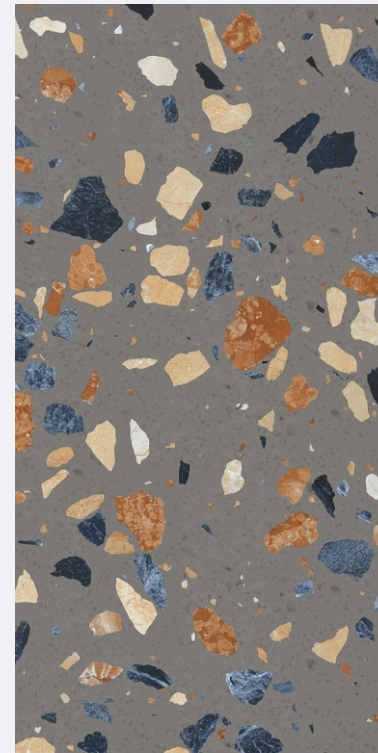

Professional
Colour Tones

CARVING FINISH

Beton

COLOR

Professional
Colour Tones

Beton Grey

size
600x1200mm
f inish
Carving

inspired
from italy