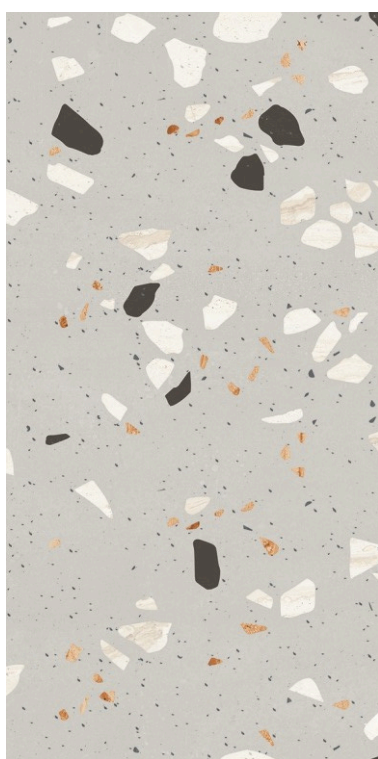

Allianz Crusade

size
600x1200mm
finish
Carving