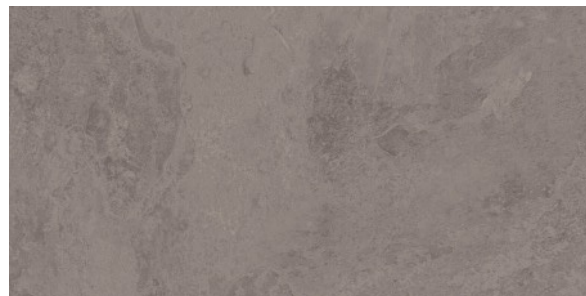

AURA SCURO

GVT & PGVT TILES
600x1200mm

MATT STRUCTURE

SCAN OR TOUCH TO FEEL THE

360°

EXPERIENCE

Available Random