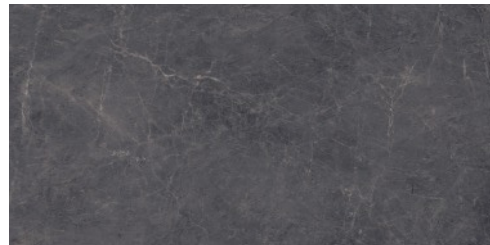

Available Random

MOLD SERIES

**GVT & PGVT TILES
600x1200mm
MATT STRUCTURE**

Modern colors and sensual textures are of a new space that goes beyond the concept of ceramics collection. These come in a broad range of formats, bring to life a play between color and texture, where the only rule is the inspiration stirred by our instinct and personal taste. A spectrum of unique size 600x1200mm to display our way of life, for those who want to create a living space with character- exclusive and inimitable like each of us.