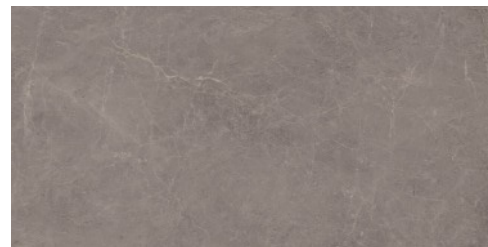

SCAN OR TOUCH TO FEEL THE
360
EXPERIENCE

Available Random

STARDUST SCURO

GVT & PGVT TILES
600x1200mm

MATT STRUCTURE

SCAN OR TOUCH TO FEEL THE
360°
EXPERIENCE

Available Random

STARDUST SMOKE