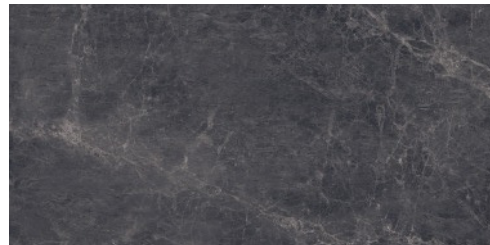

Available Random

MOLD SERIES

**GVT & PGVT TILES
600x1200mm
MATT STRUCTURE**

Modern colors and sensual textures are of a new space that goes beyond the concept of ceramics collection. These come in a broad range of formats, bring to life a play between color and texture, where the only rule is the inspiration stirred by our instinct and personal taste. A spectrum of unique size 600x1200mm to display our way of life, for those who want to create a living space with character- exclusive and inimitable like each of us.