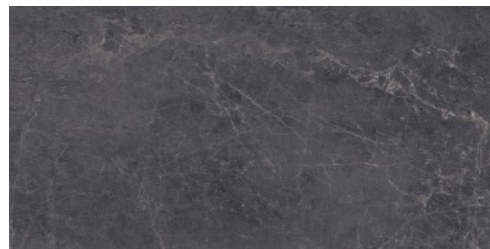

Available Random

MOLD SERIES

**GVT & PGVT TILES
600x1200mm
MATT STRUCTURE**

Modern colors and sensual textures are of a new space that goes beyond the concept of ceramics collection. These come in a broad range of formats, bring to life a play between color and texture, where the only rule is the inspiration stirred by our instinct and personal taste. A spectrum of unique size 600x1200mm to display our way of life, for those who want to create a living space with character- exclusive and inimitable like each of us.