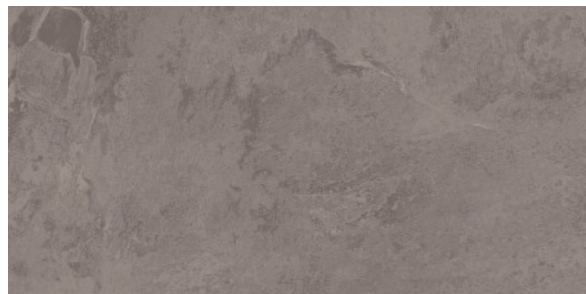

AURA SCURO

GVT & PGVT TILES
600x1200mm

MATT STRUCTURE

SCAN OR TOUCH TO FEEL THE

360°

EXPERIENCE

Available Random