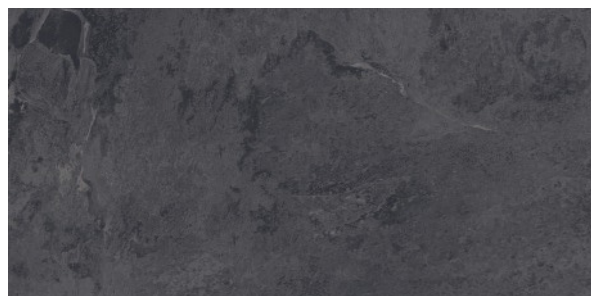

MATT STRUCTURE

SCAN OR TOUCH TO FEEL THE
360°
EXPERIENCE

Available Random

STARDUS

SERIES

GVT & PGVT TILES
600x1200mm
MATT STRUCTURE

Modern colors and sensual textures are of a new space that goes beyond the concept of ceramics collection. These come in a broad range of formats, bring to life a play between color and texture, where the only rule is the inspiration stirred by our instinct and personal taste. A spectrum of unique size 600x1200mm to display our way of life, for those who want to create a living space with character- exclusive and inimitable like each of us.