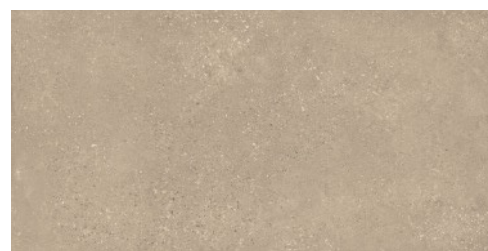

MOLD ECRU

GVT & PGVT TILES
600x1200mm

MATT STRUCTURE

SCAN OR TOUCH TO FEEL THE
360
EXPERIENCE

Available Random