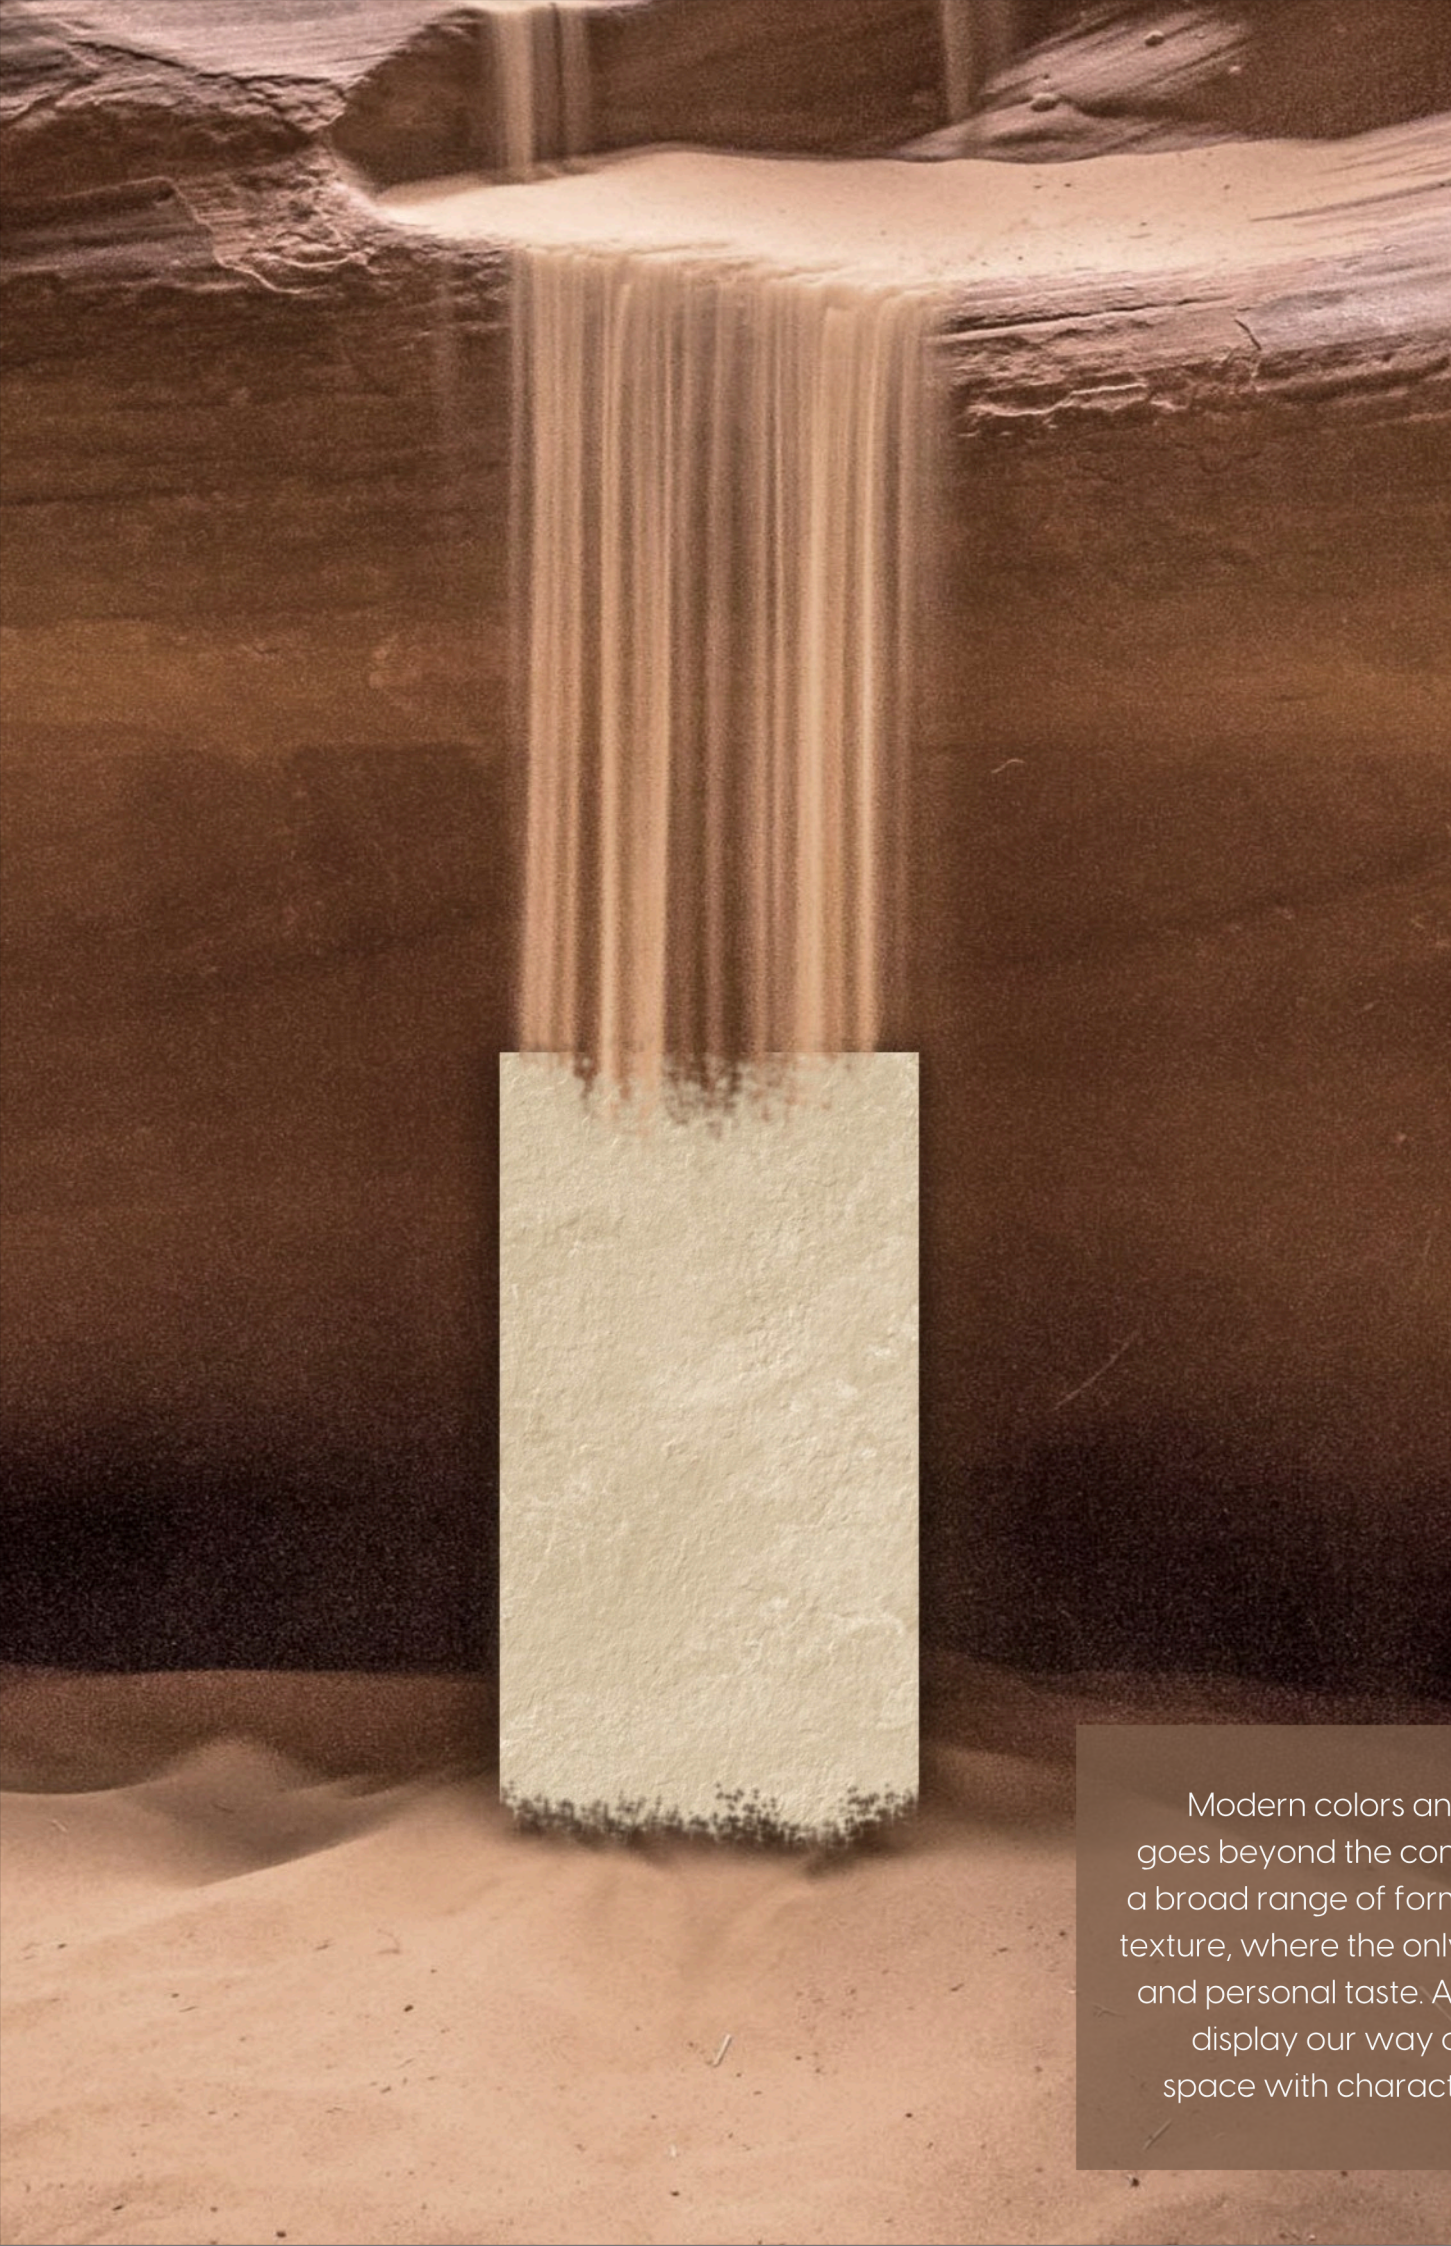

BEAUTIFUL
DESIGNS COMPLEMENTED
BY VIBRANT SHADES.

MATT STRUCTURE

GVT & PGVT TILES

AURA SERIES

GVT & PGVT TILES
600x1200mm
MATT STRUCTURE

Modern colors and sensual textures are of a new space that goes beyond the concept of ceramics collection. These come in a broad range of formats, bring to life a play between color and texture, where the only rule is the inspiration stirred by our instinct and personal taste. A spectrum of unique size 600x1200mm to display our way of life, for those who want to create a living space with character- exclusive and inimitable like each of us.