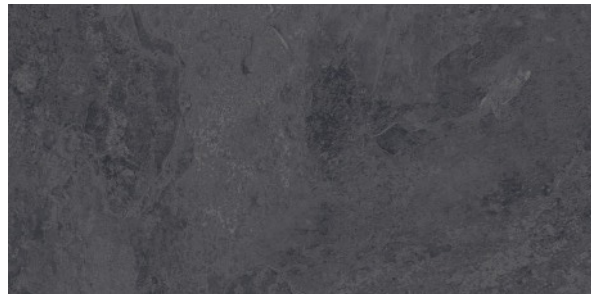

MATT STRUCTURE

SCAN OR TOUCH TO FEEL THE
360°
EXPERIENCE

Available Random

STARDUS

SERIES

GVT & PGVT TILES
600x1200mm
MATT STRUCTURE

Modern colors and sensual textures are of a new space that goes beyond the concept of ceramics collection. These come in a broad range of formats, bring to life a play between color and texture, where the only rule is the inspiration stirred by our instinct and personal taste. A spectrum of unique size 600x1200mm to display our way of life, for those who want to create a living space with character- exclusive and inimitable like each of us.