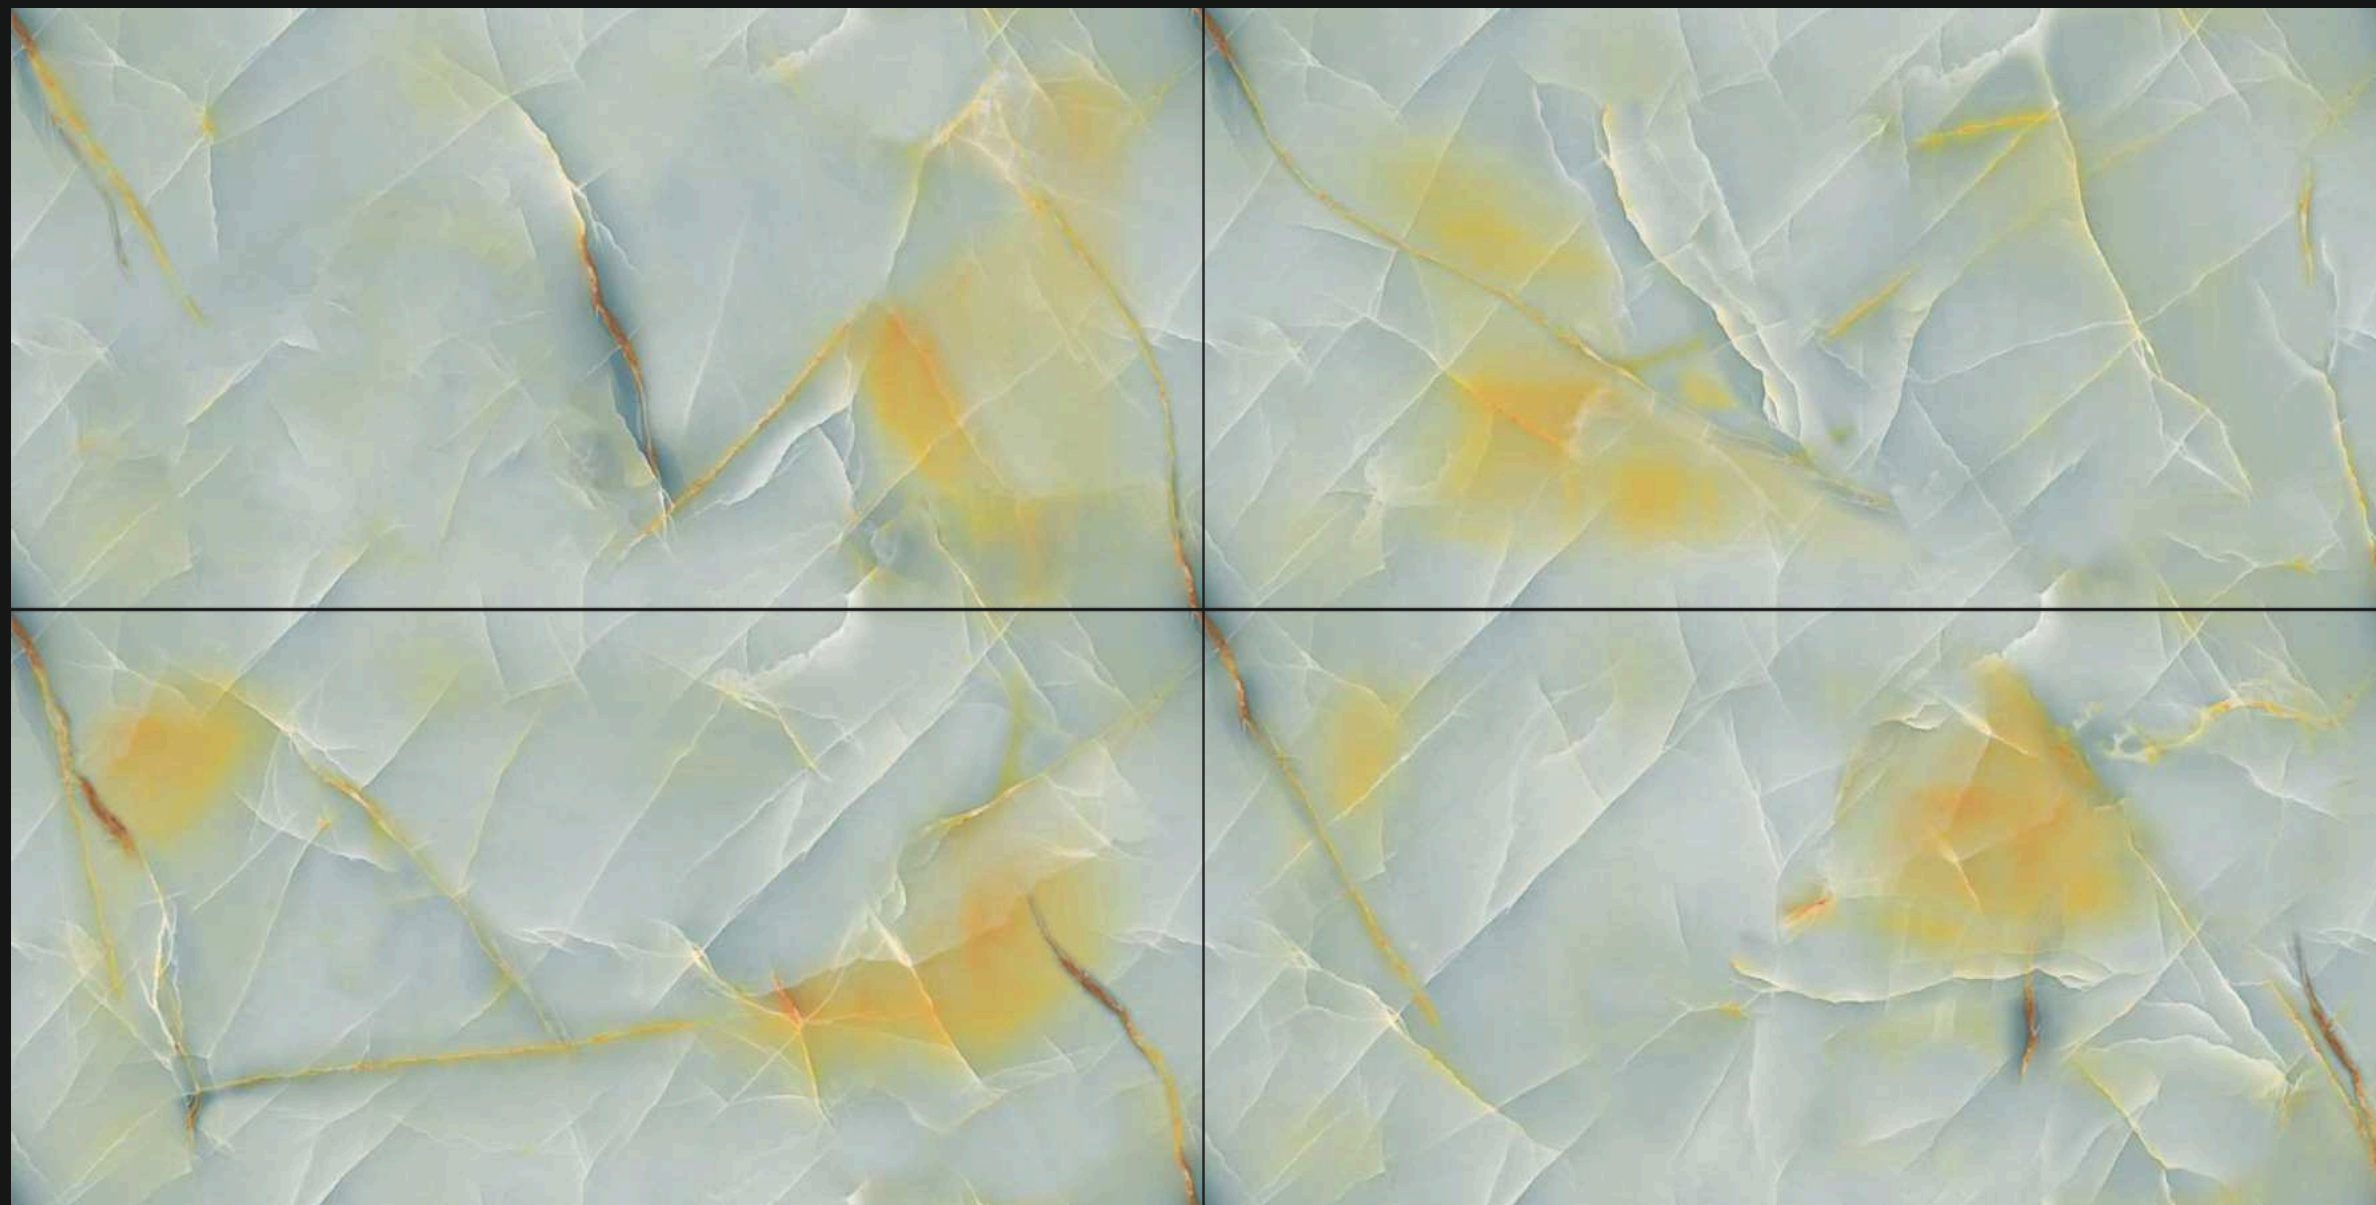

# Rubiser Red

Surface - Ultra Glossy

ULTRA / END  
GLOSSY / LESS

Artistry Aqua

"The best design  
inspires, informs,  
and delights."