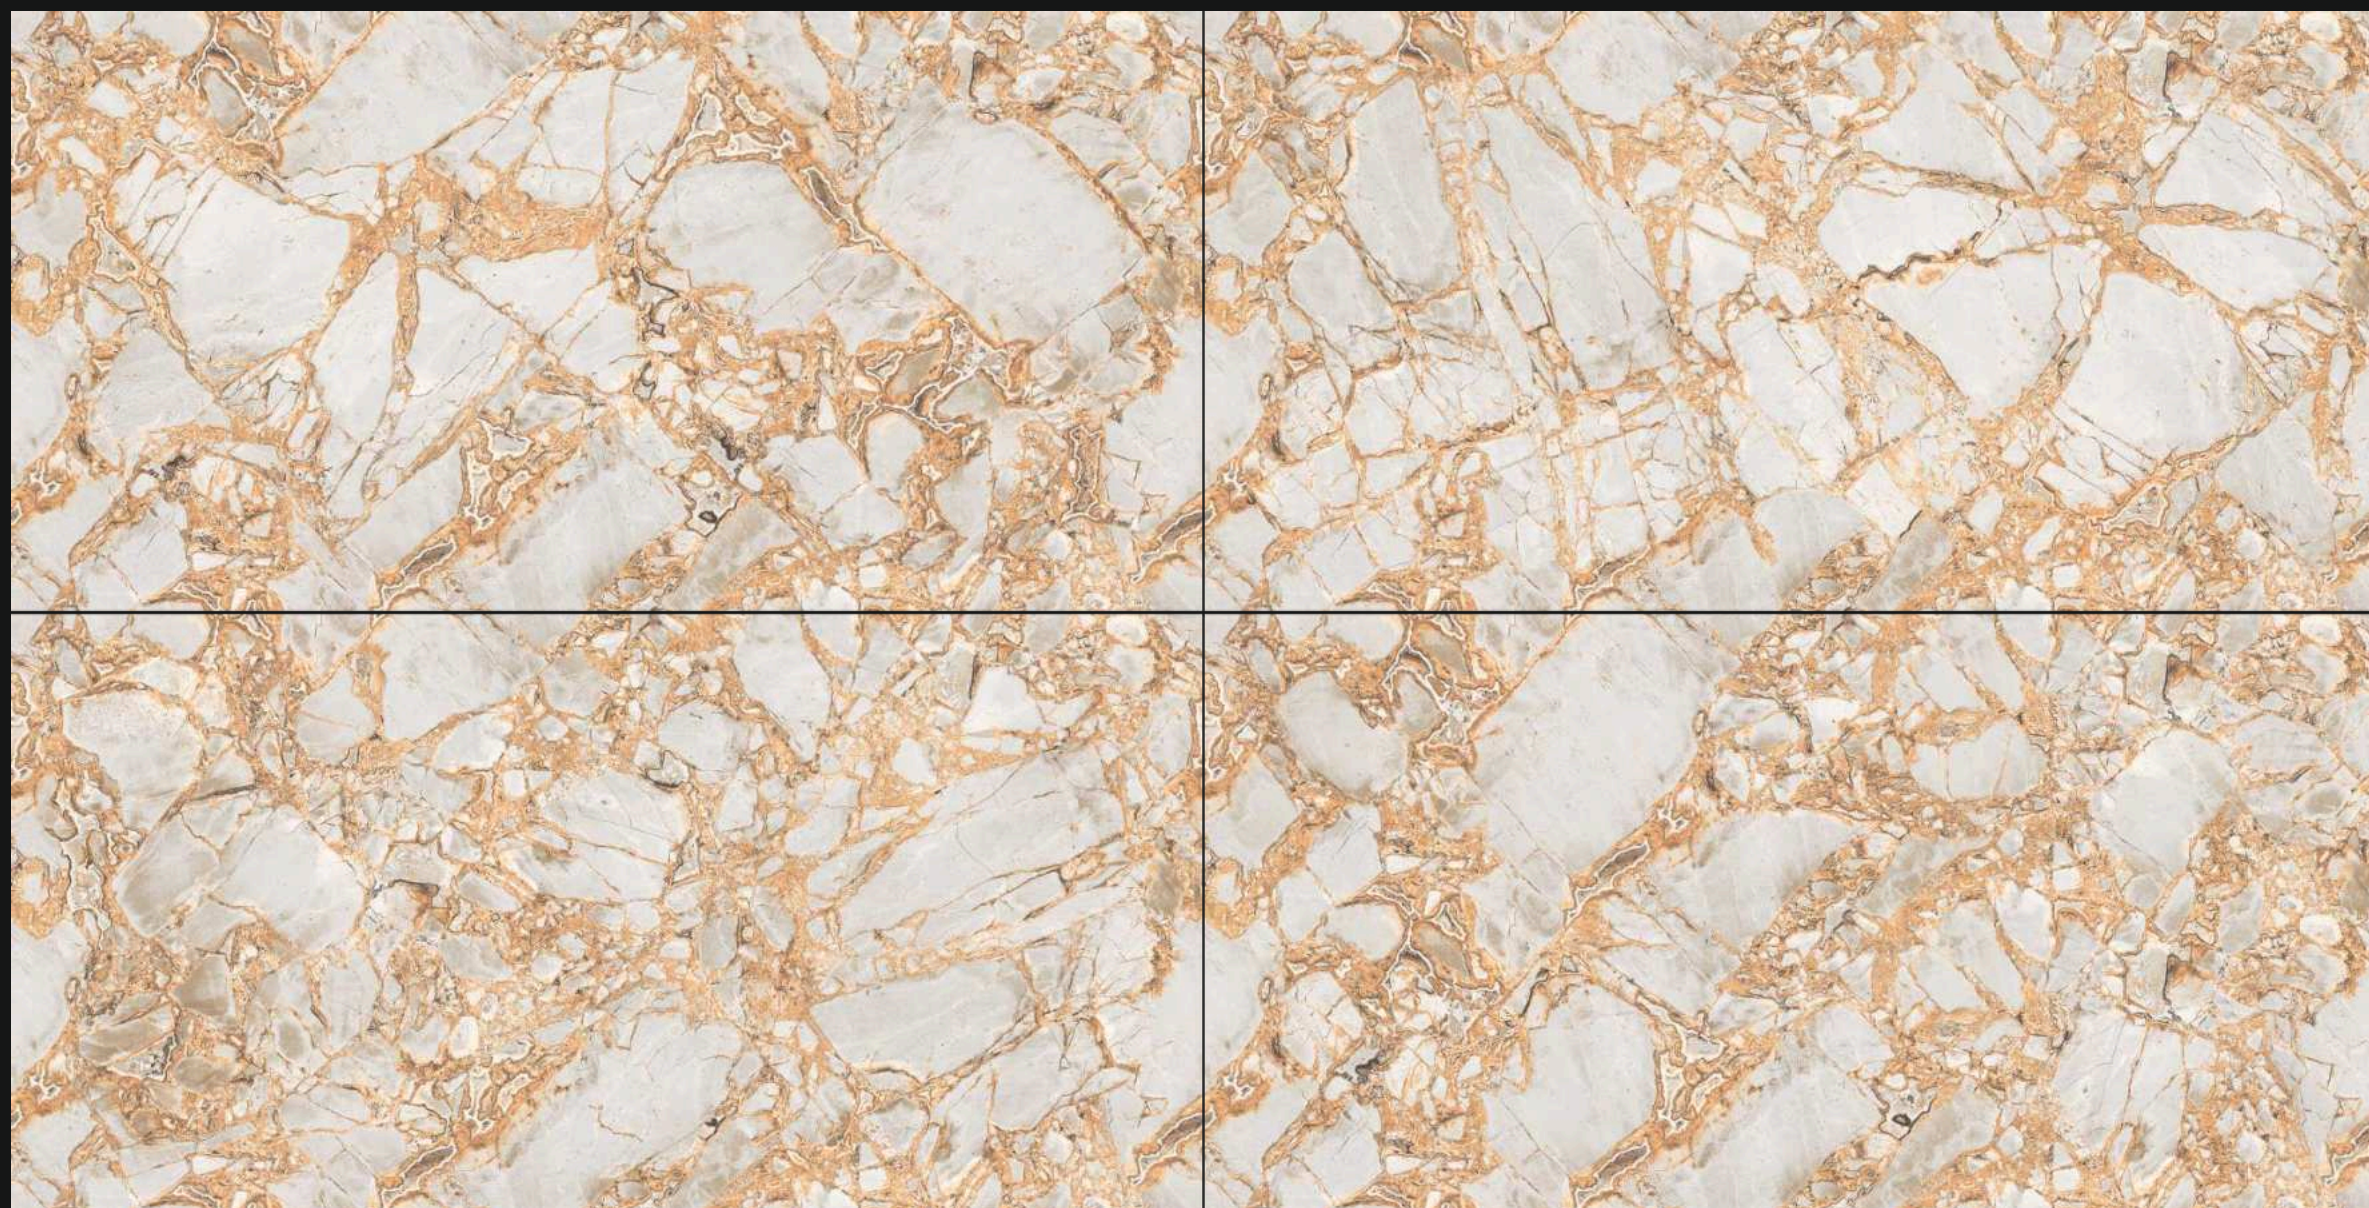

# Cotre Peach

Surface - Ultra Glossy

ULTRA  
GLOSSY / END  
LESS

Mindcar Gold

"The best design  
inspires, informs,  
and delights."