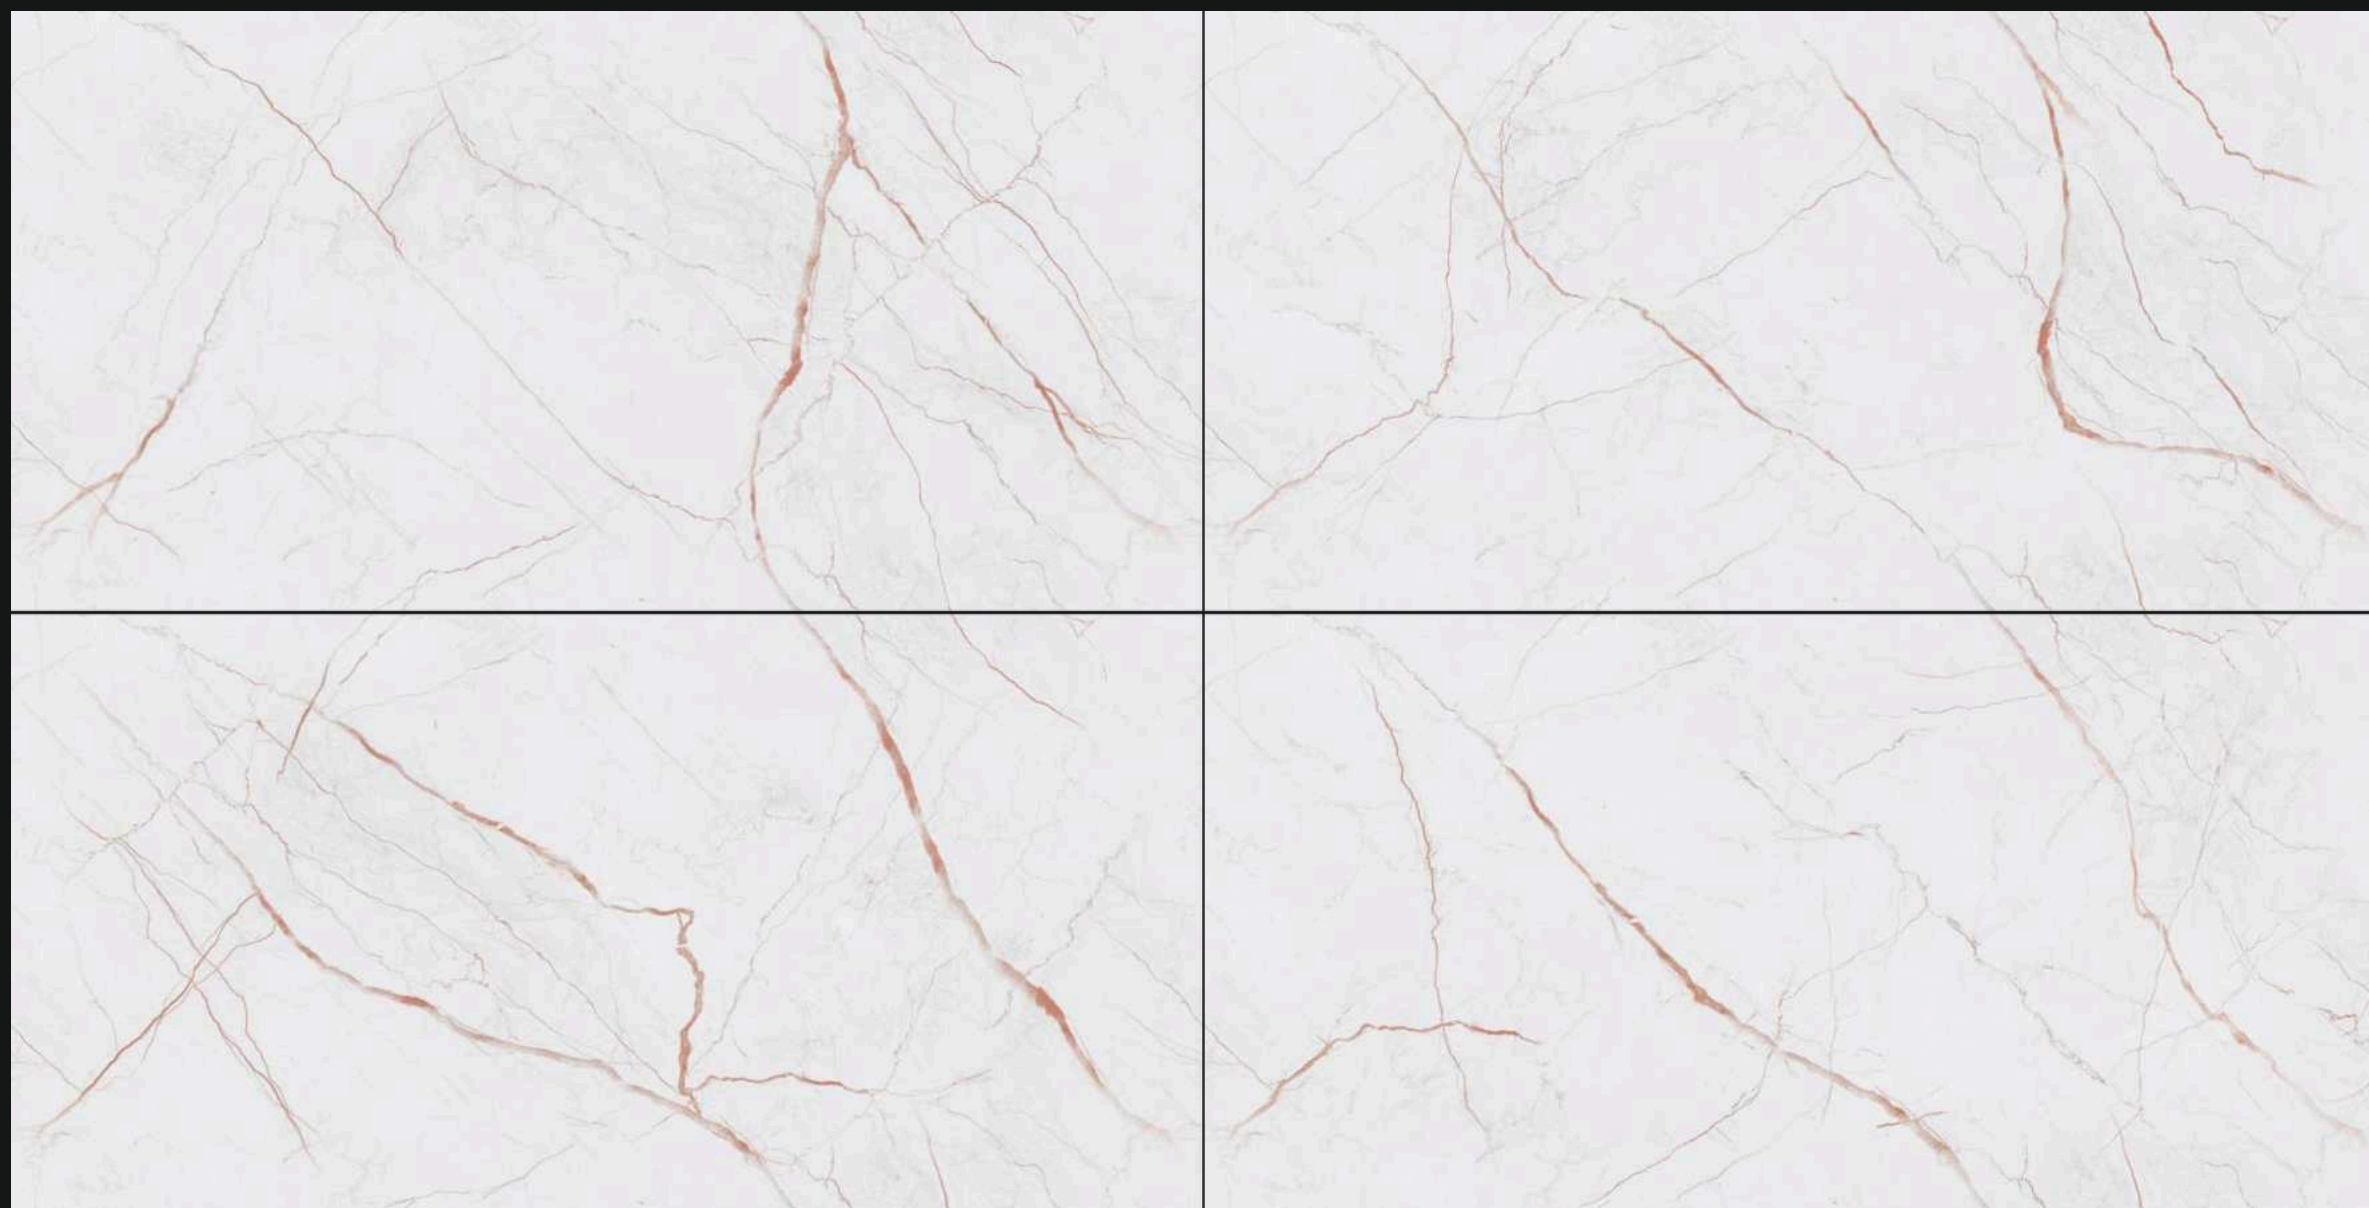

# Sun Haven Peach

Surface - Ultra Glossy

ULTRA  
GLOSSY / END  
LESS

Solace Red

"The best design  
inspires, informs,  
and delights."