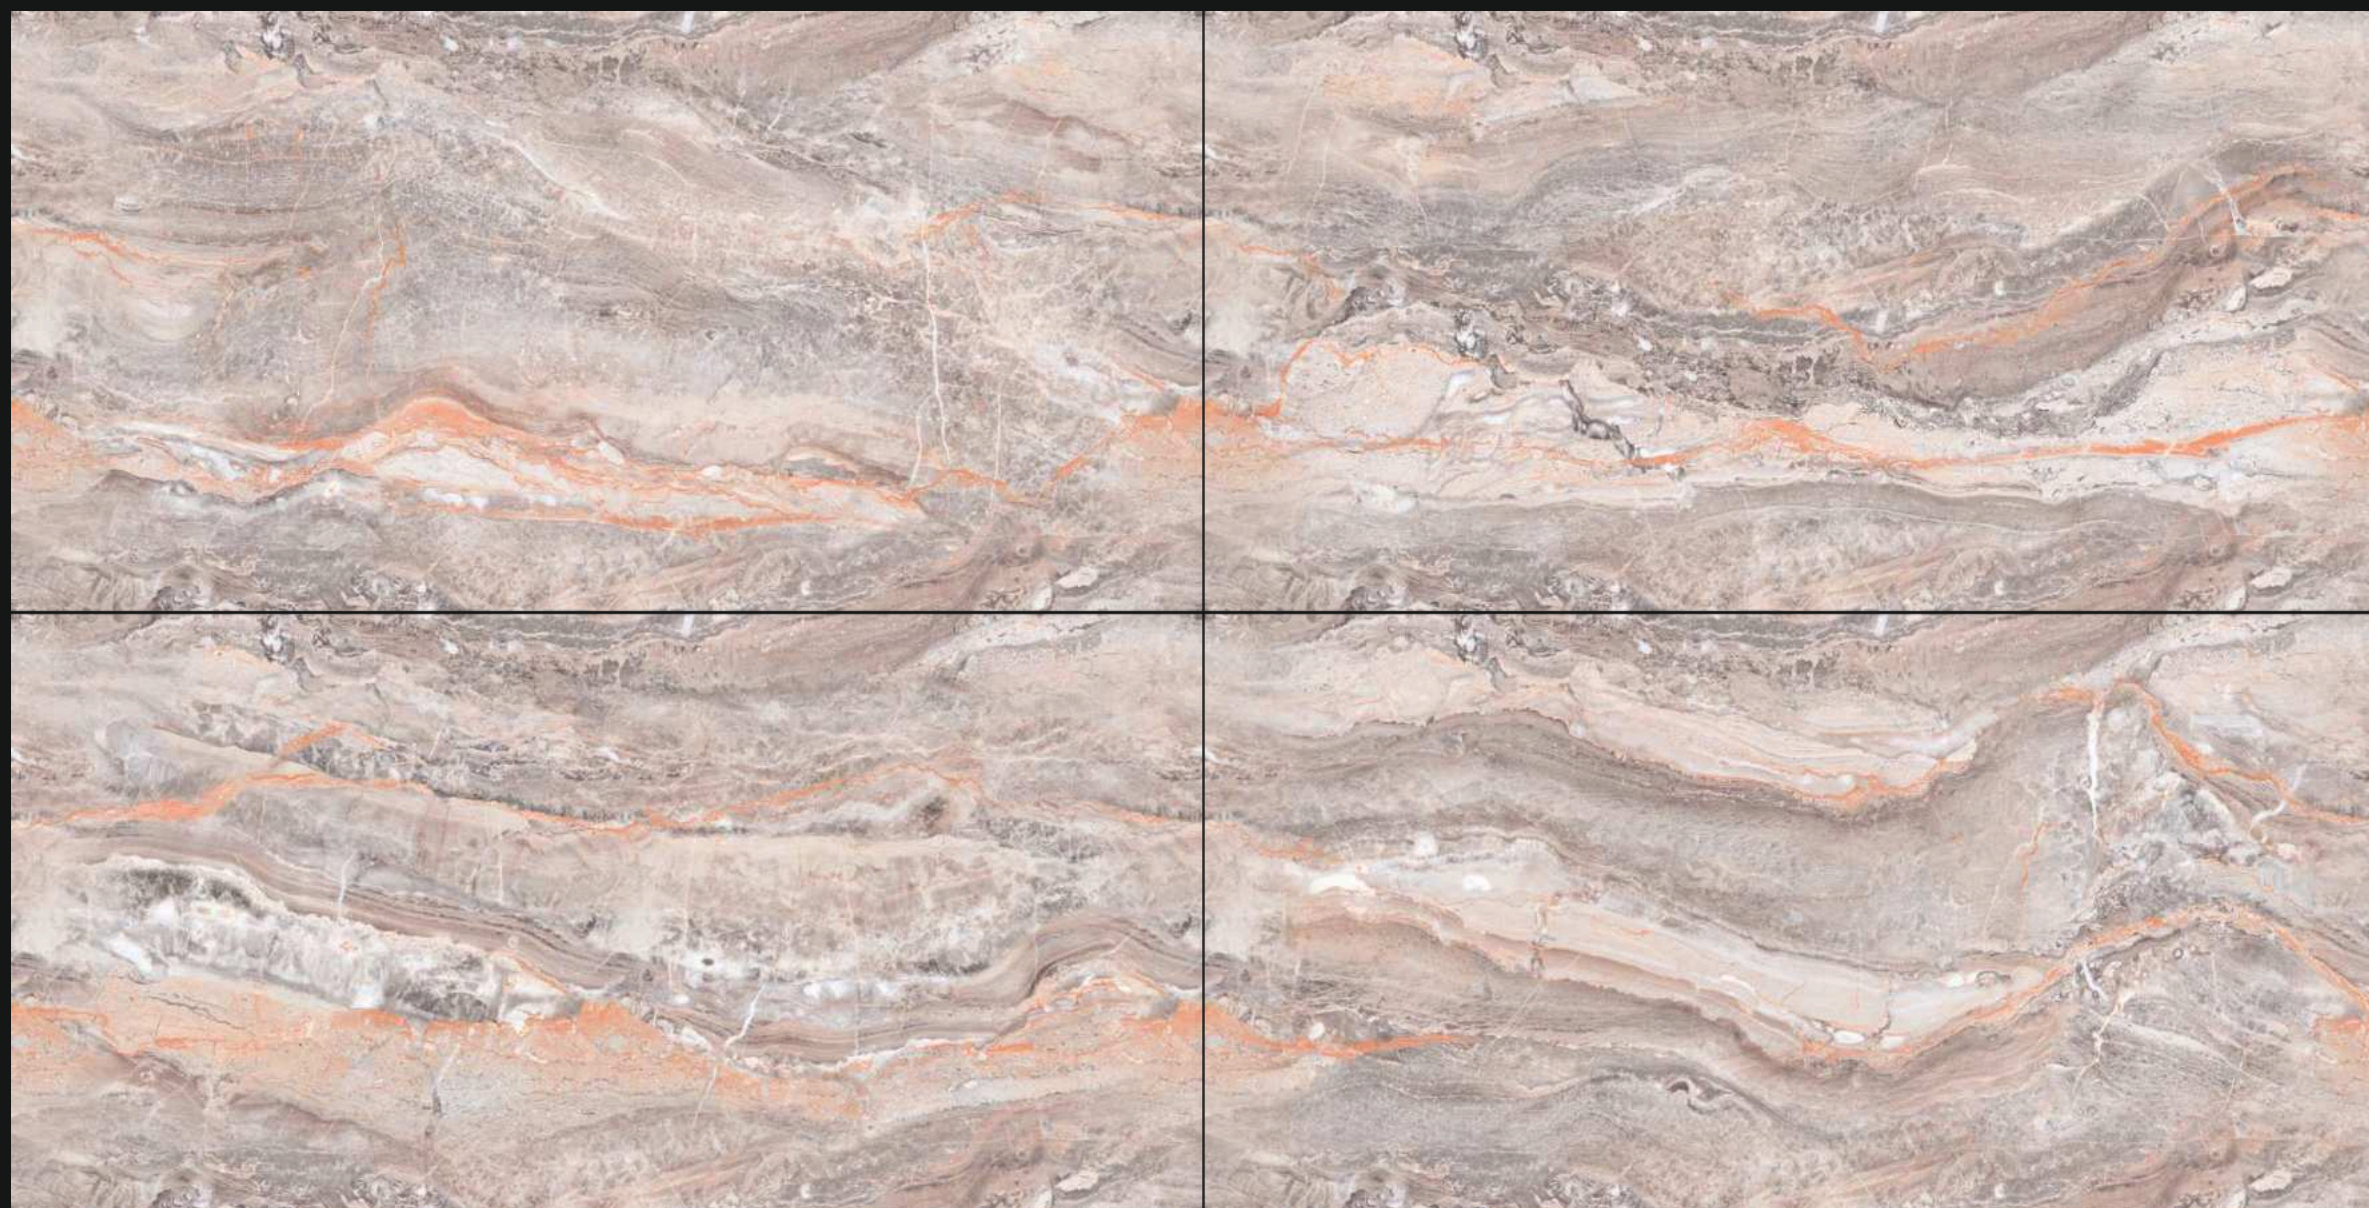

# Lumina Peach

Surface - Ultra Glossy

ULTRA / END  
GLOSSY / LESS

Pancasa Red

"The best design  
inspires, informs,  
and delights."