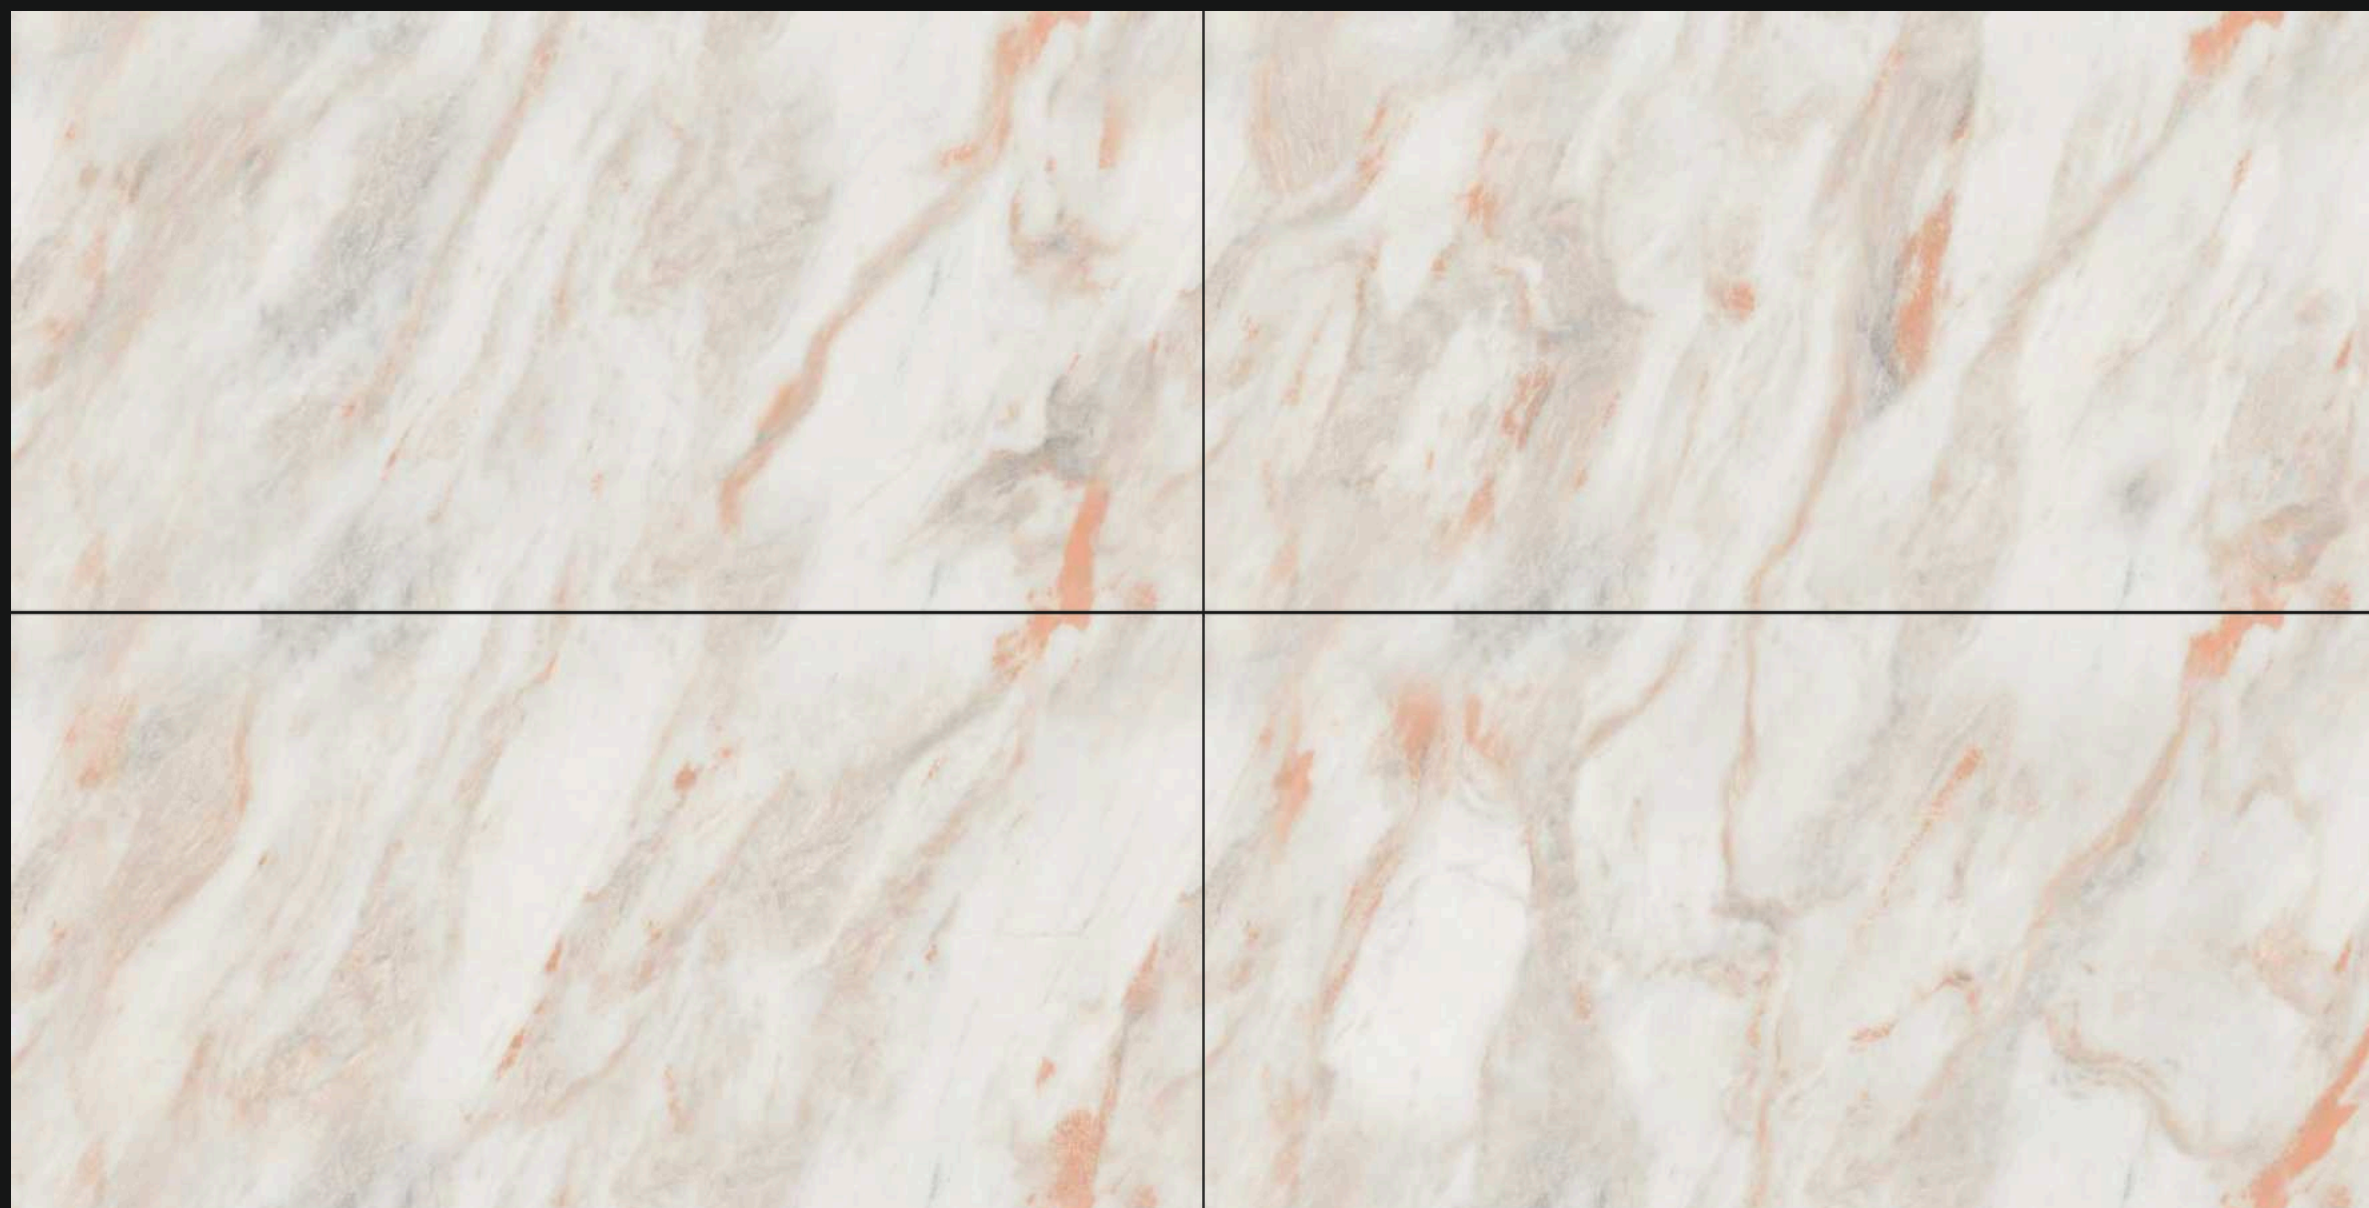

# Parle Aqua

Surface - Ultra Glossy

ULTRA  
GLOSSY / END  
LESS

Charm Luxe Red

"The best design  
inspires, informs,  
and delights."