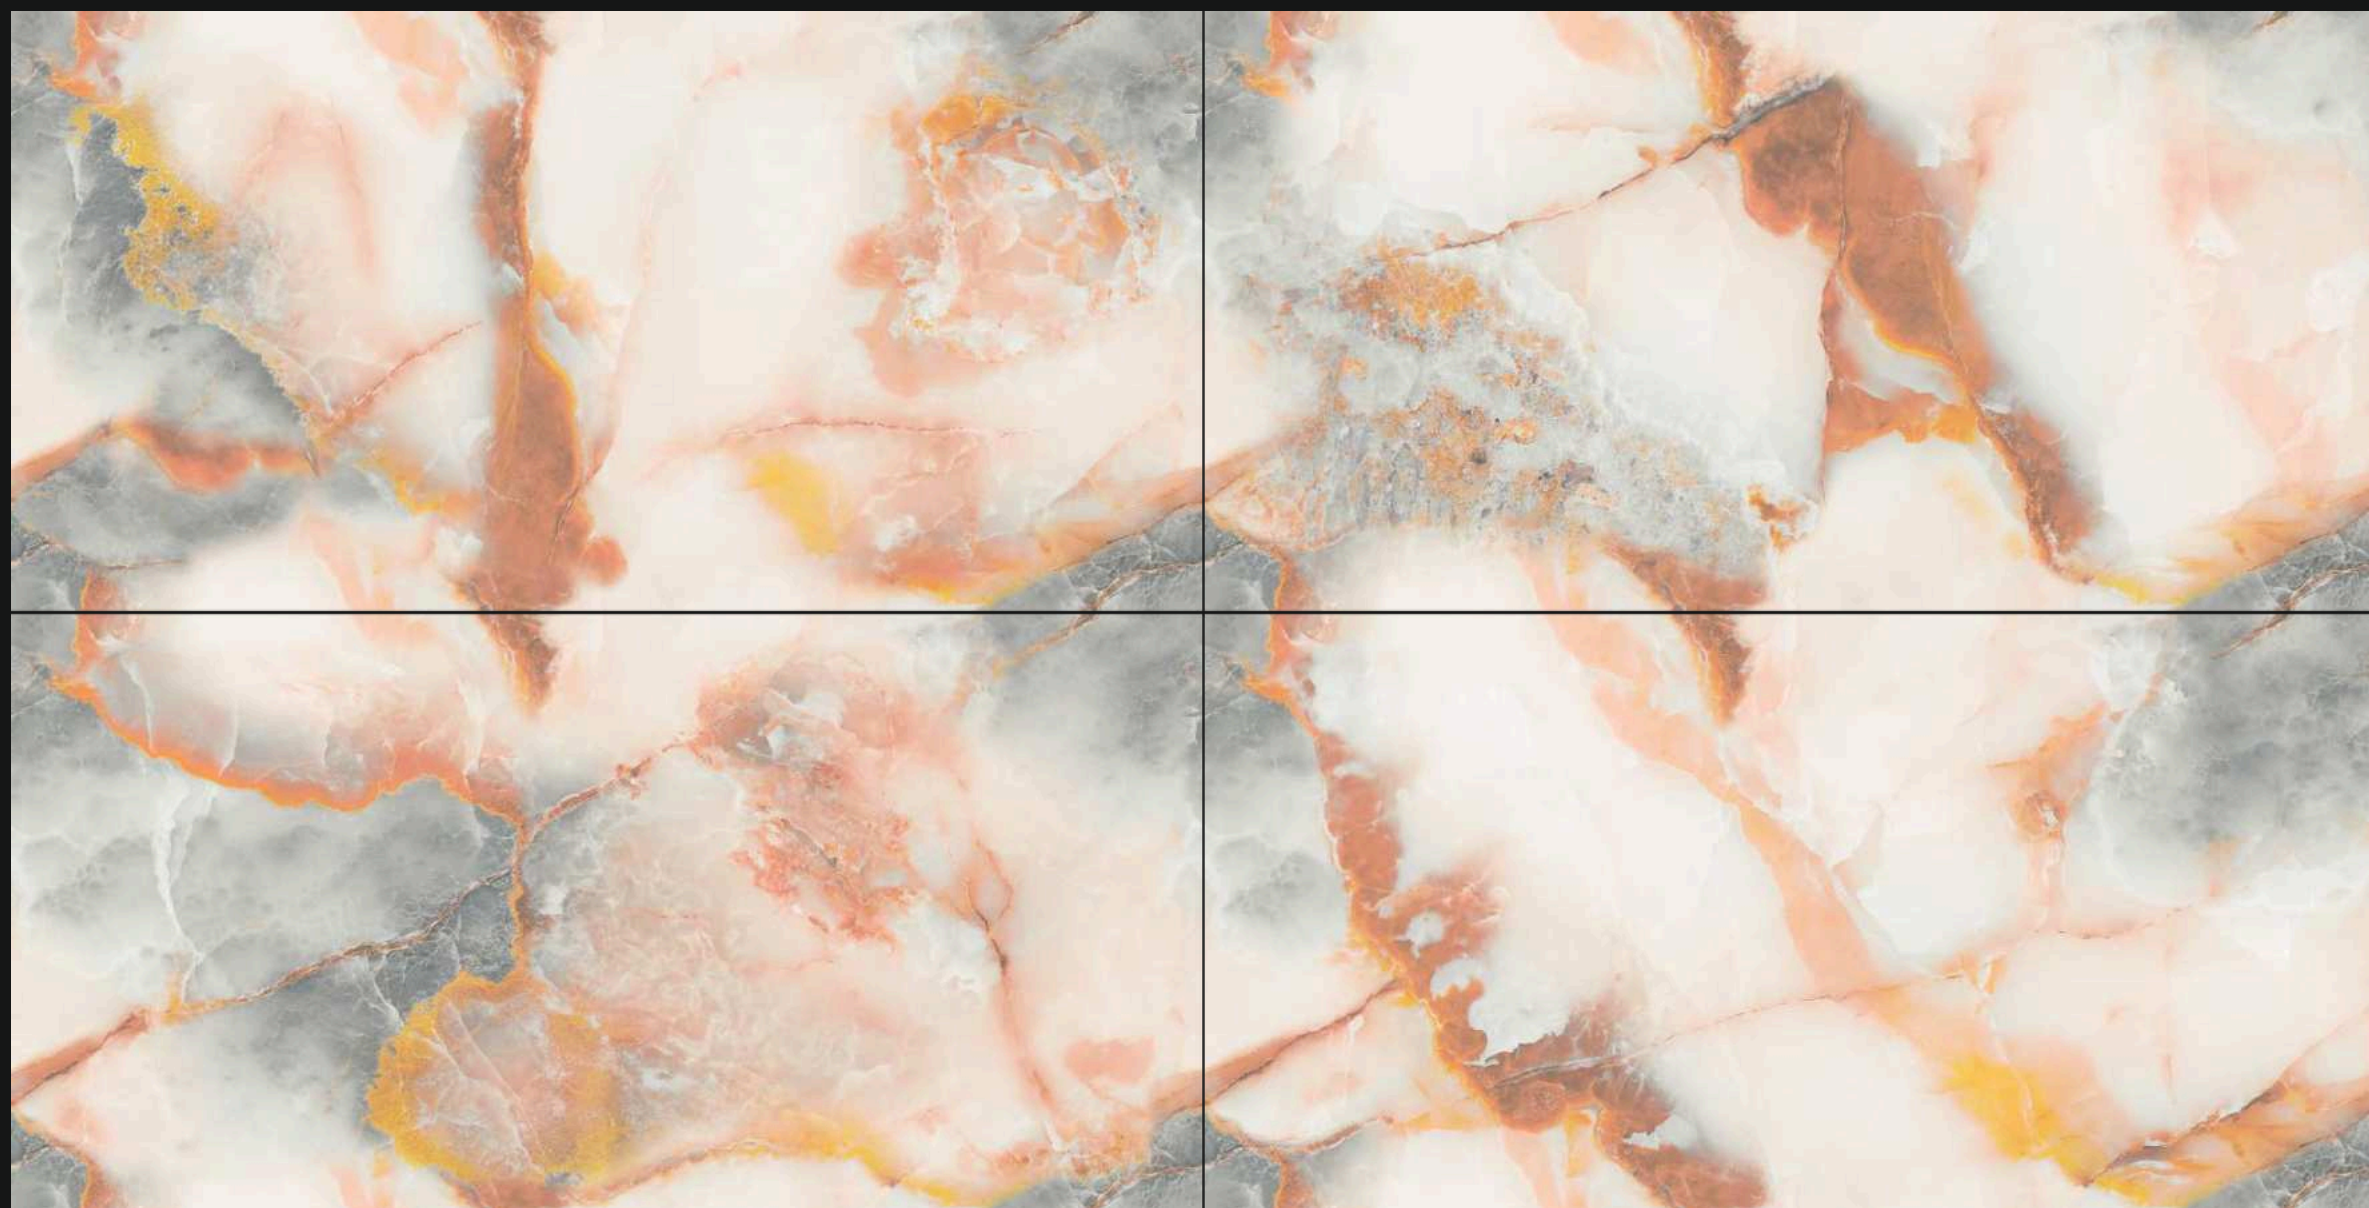

# Pancasa Natural

Surface - Ultra Glossy

ULTRA  
GLOSSY / END  
LESS

Zen Scape Red

"The best design  
inspires, informs,  
and delights."