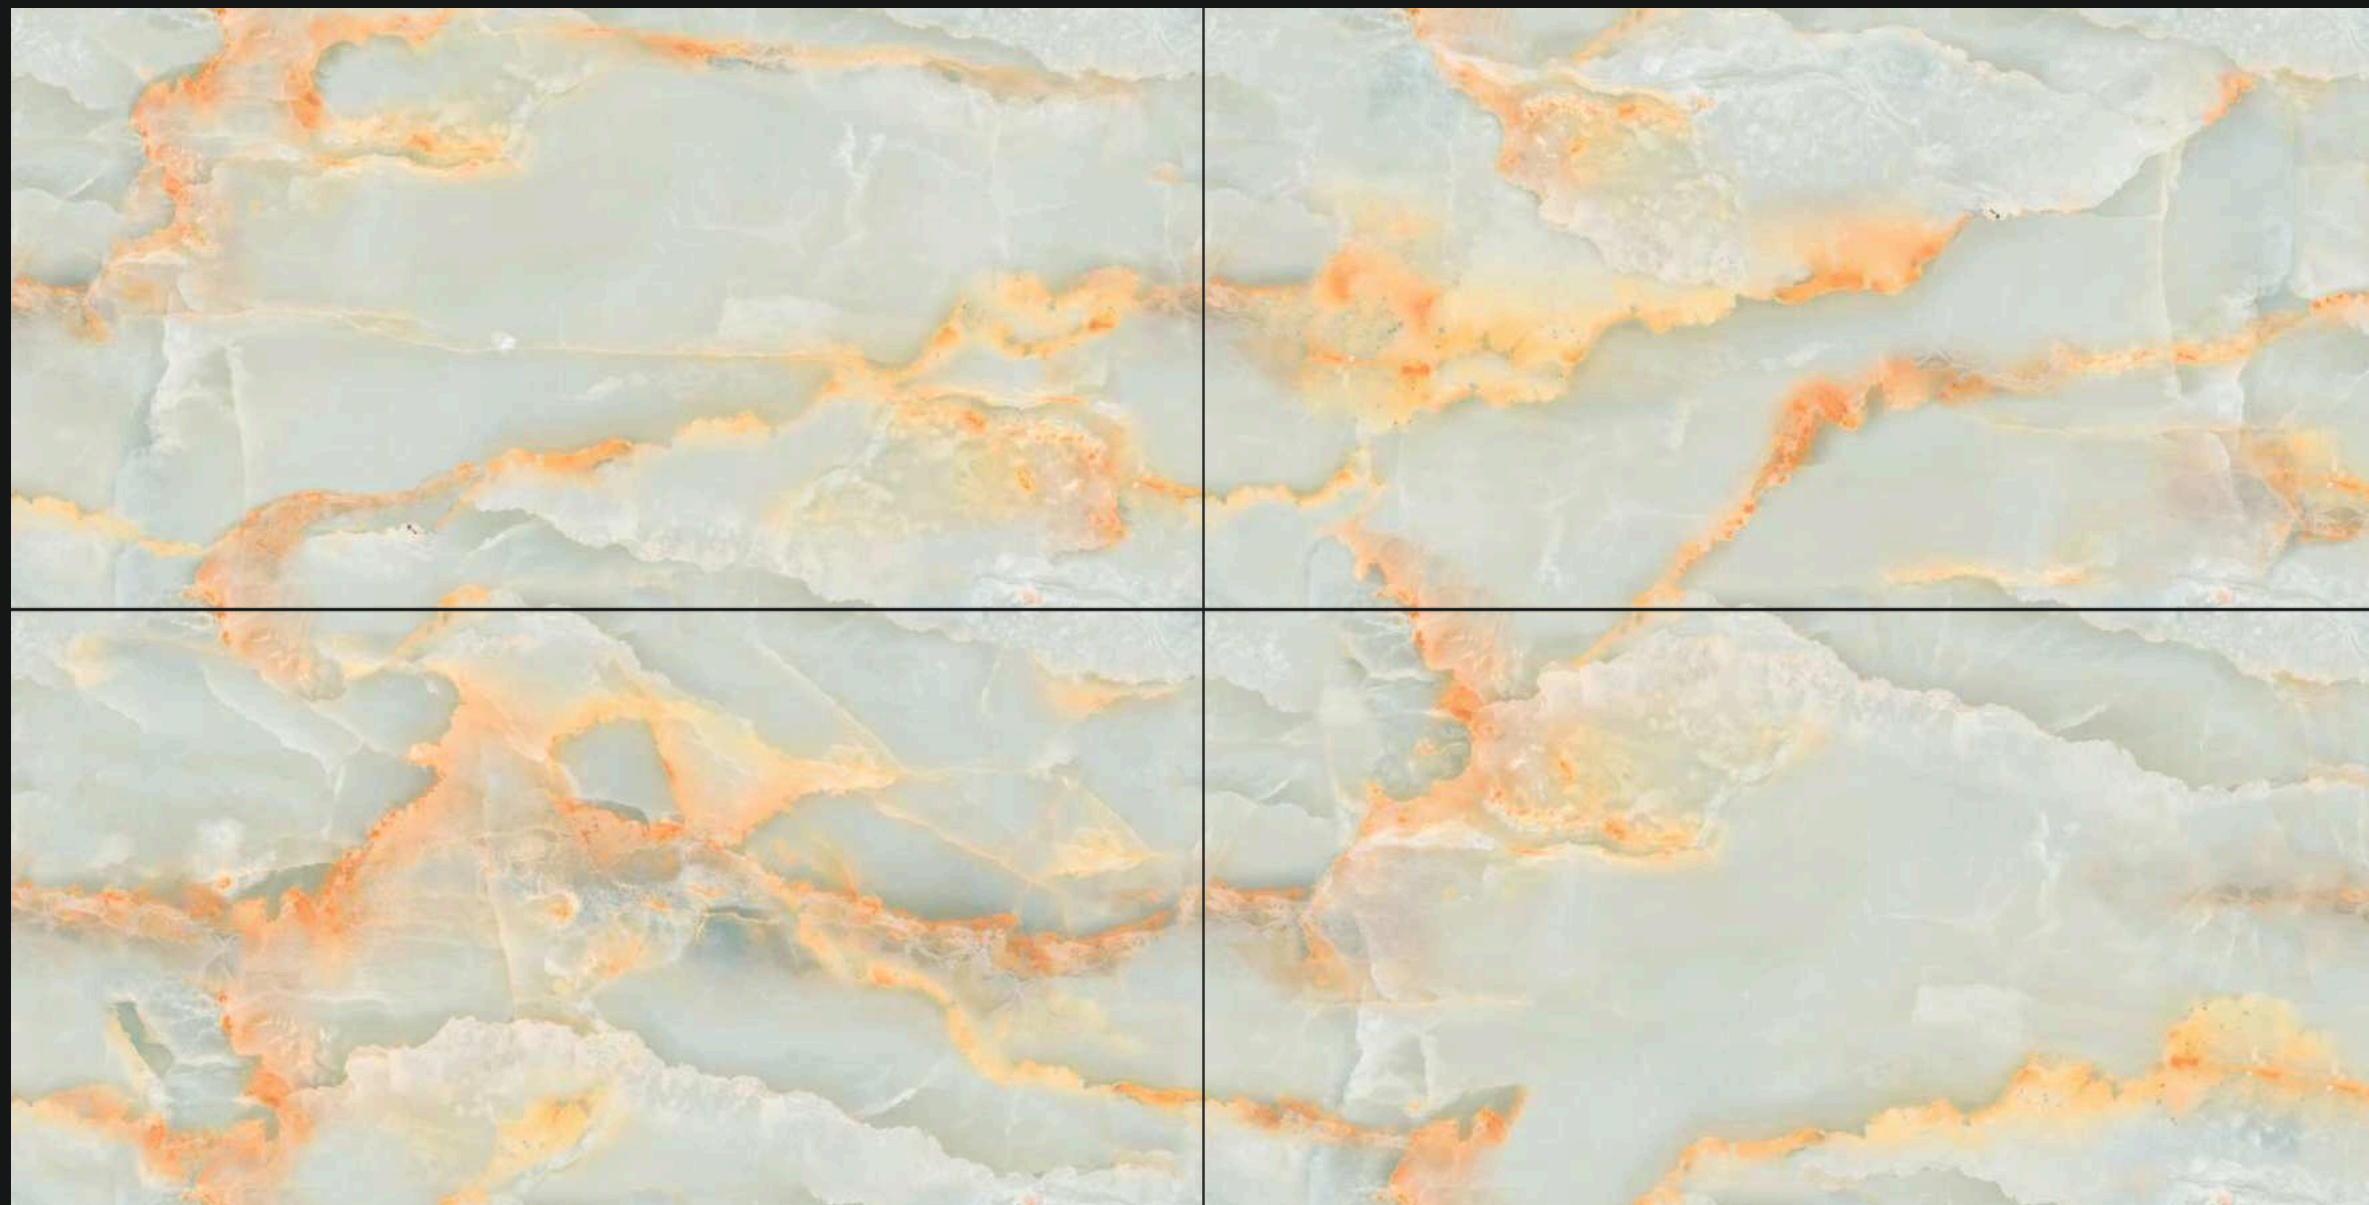

# Armari Forest

Surface - Ultra Glossy

ULTRA / END  
GLOSSY / LESS

Lumina Teal

"The best design  
inspires, informs,  
and delights."