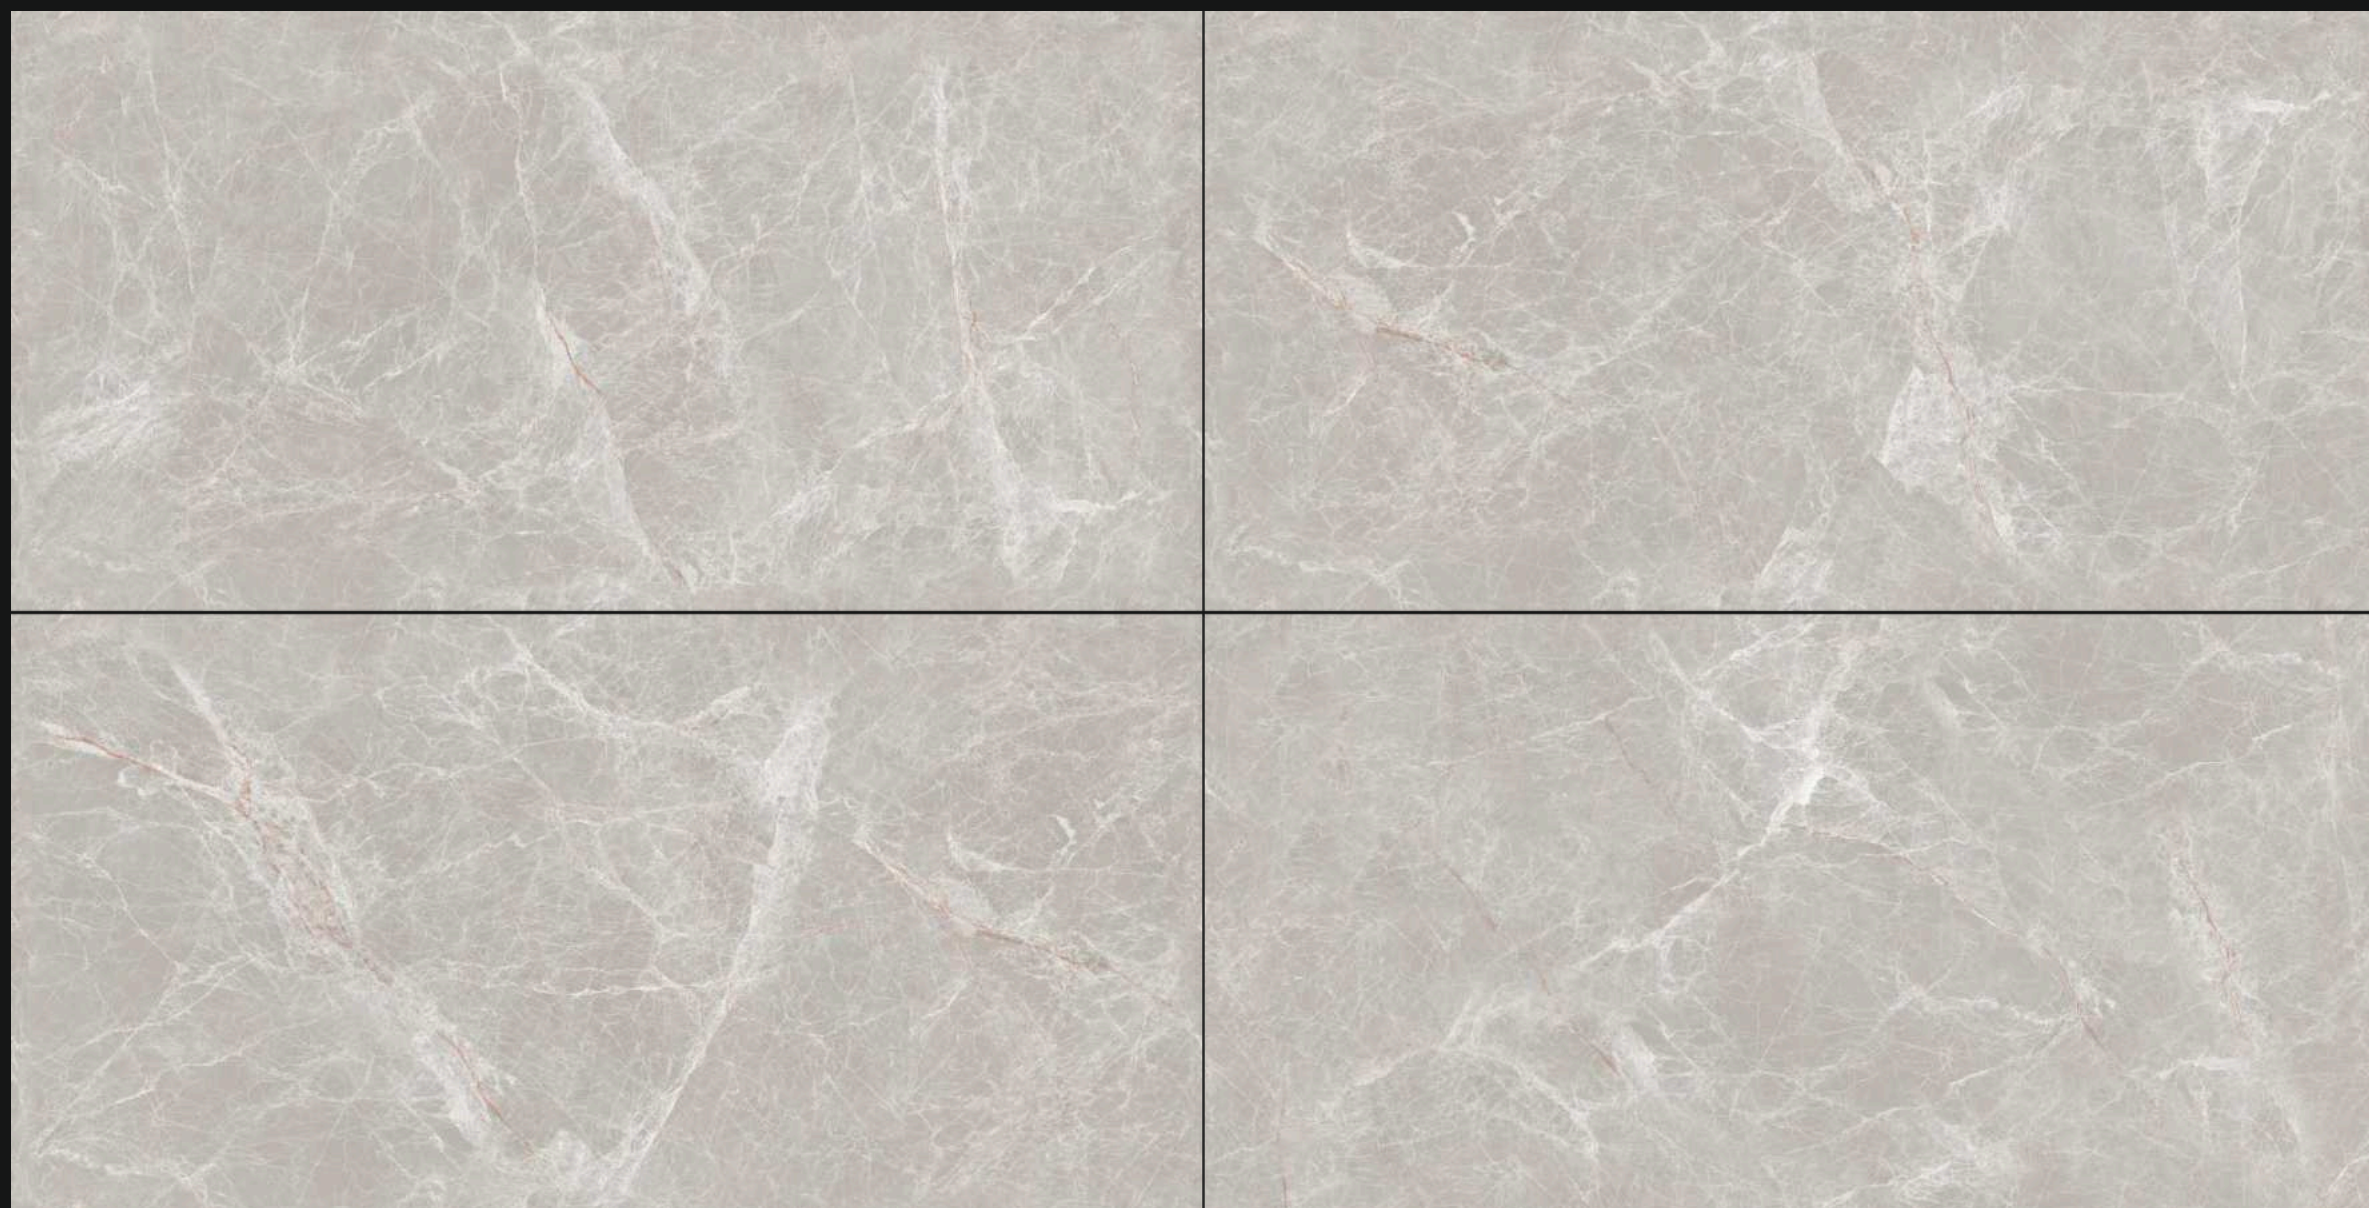

Kyrada Aqua

Surface - Ultra Glossy

ULTRA  
GLOSSY / END  
LESS

Parle Grey

"The best design  
inspires, informs,  
and delights."