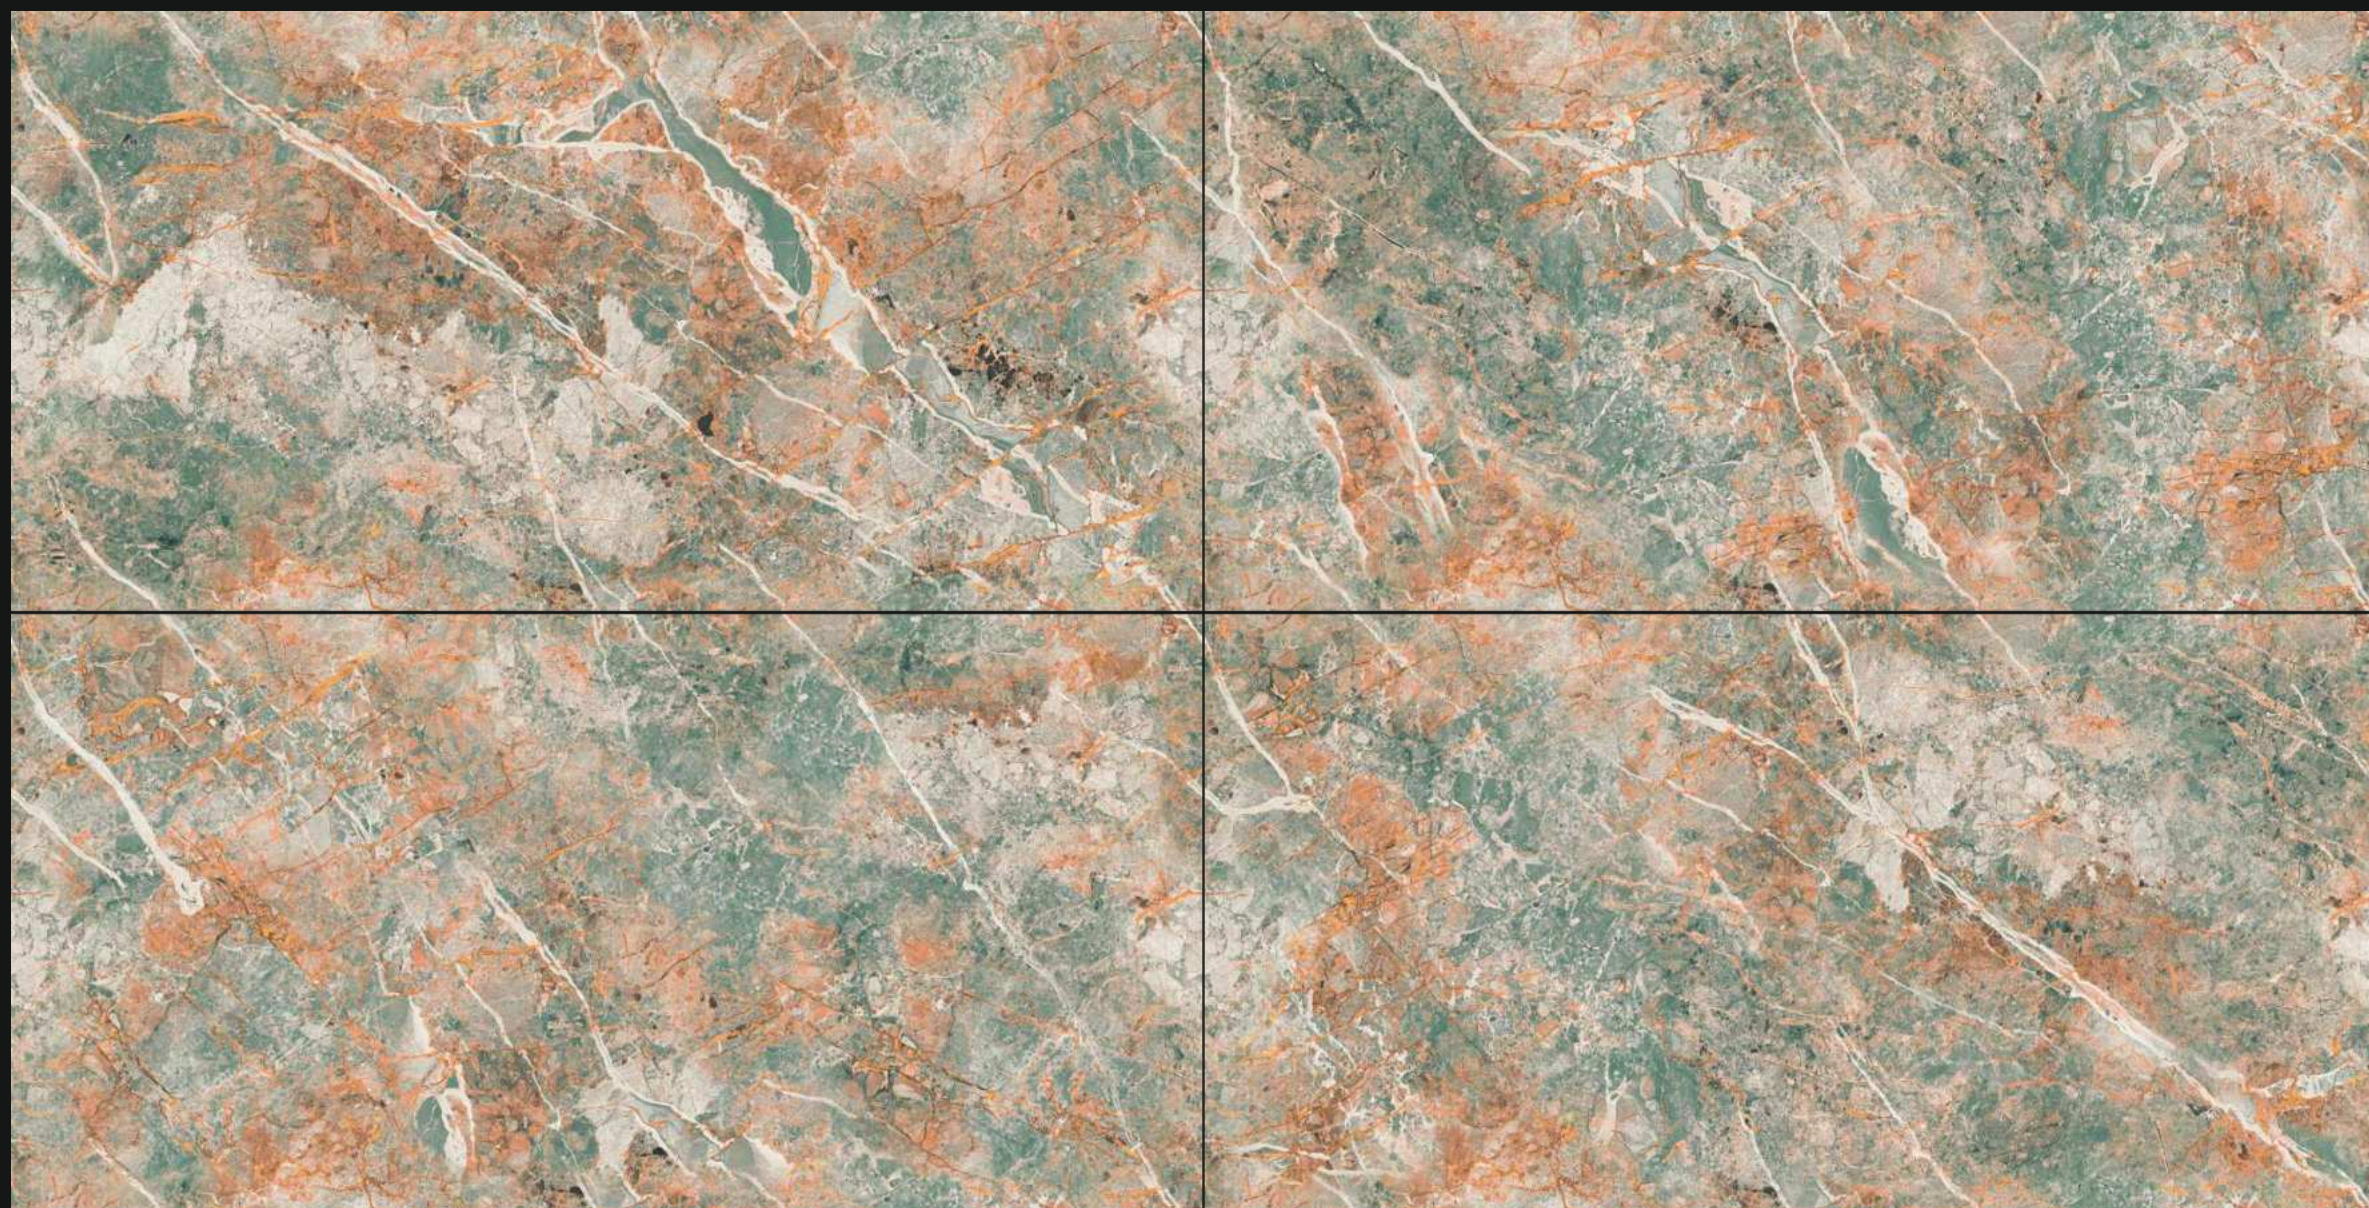

# Cosima Statuario

Surface - Ultra Glossy

ULTRA  
GLOSSY / END  
LESS

Armari Forest

"The best design  
inspires, informs,  
and delights."