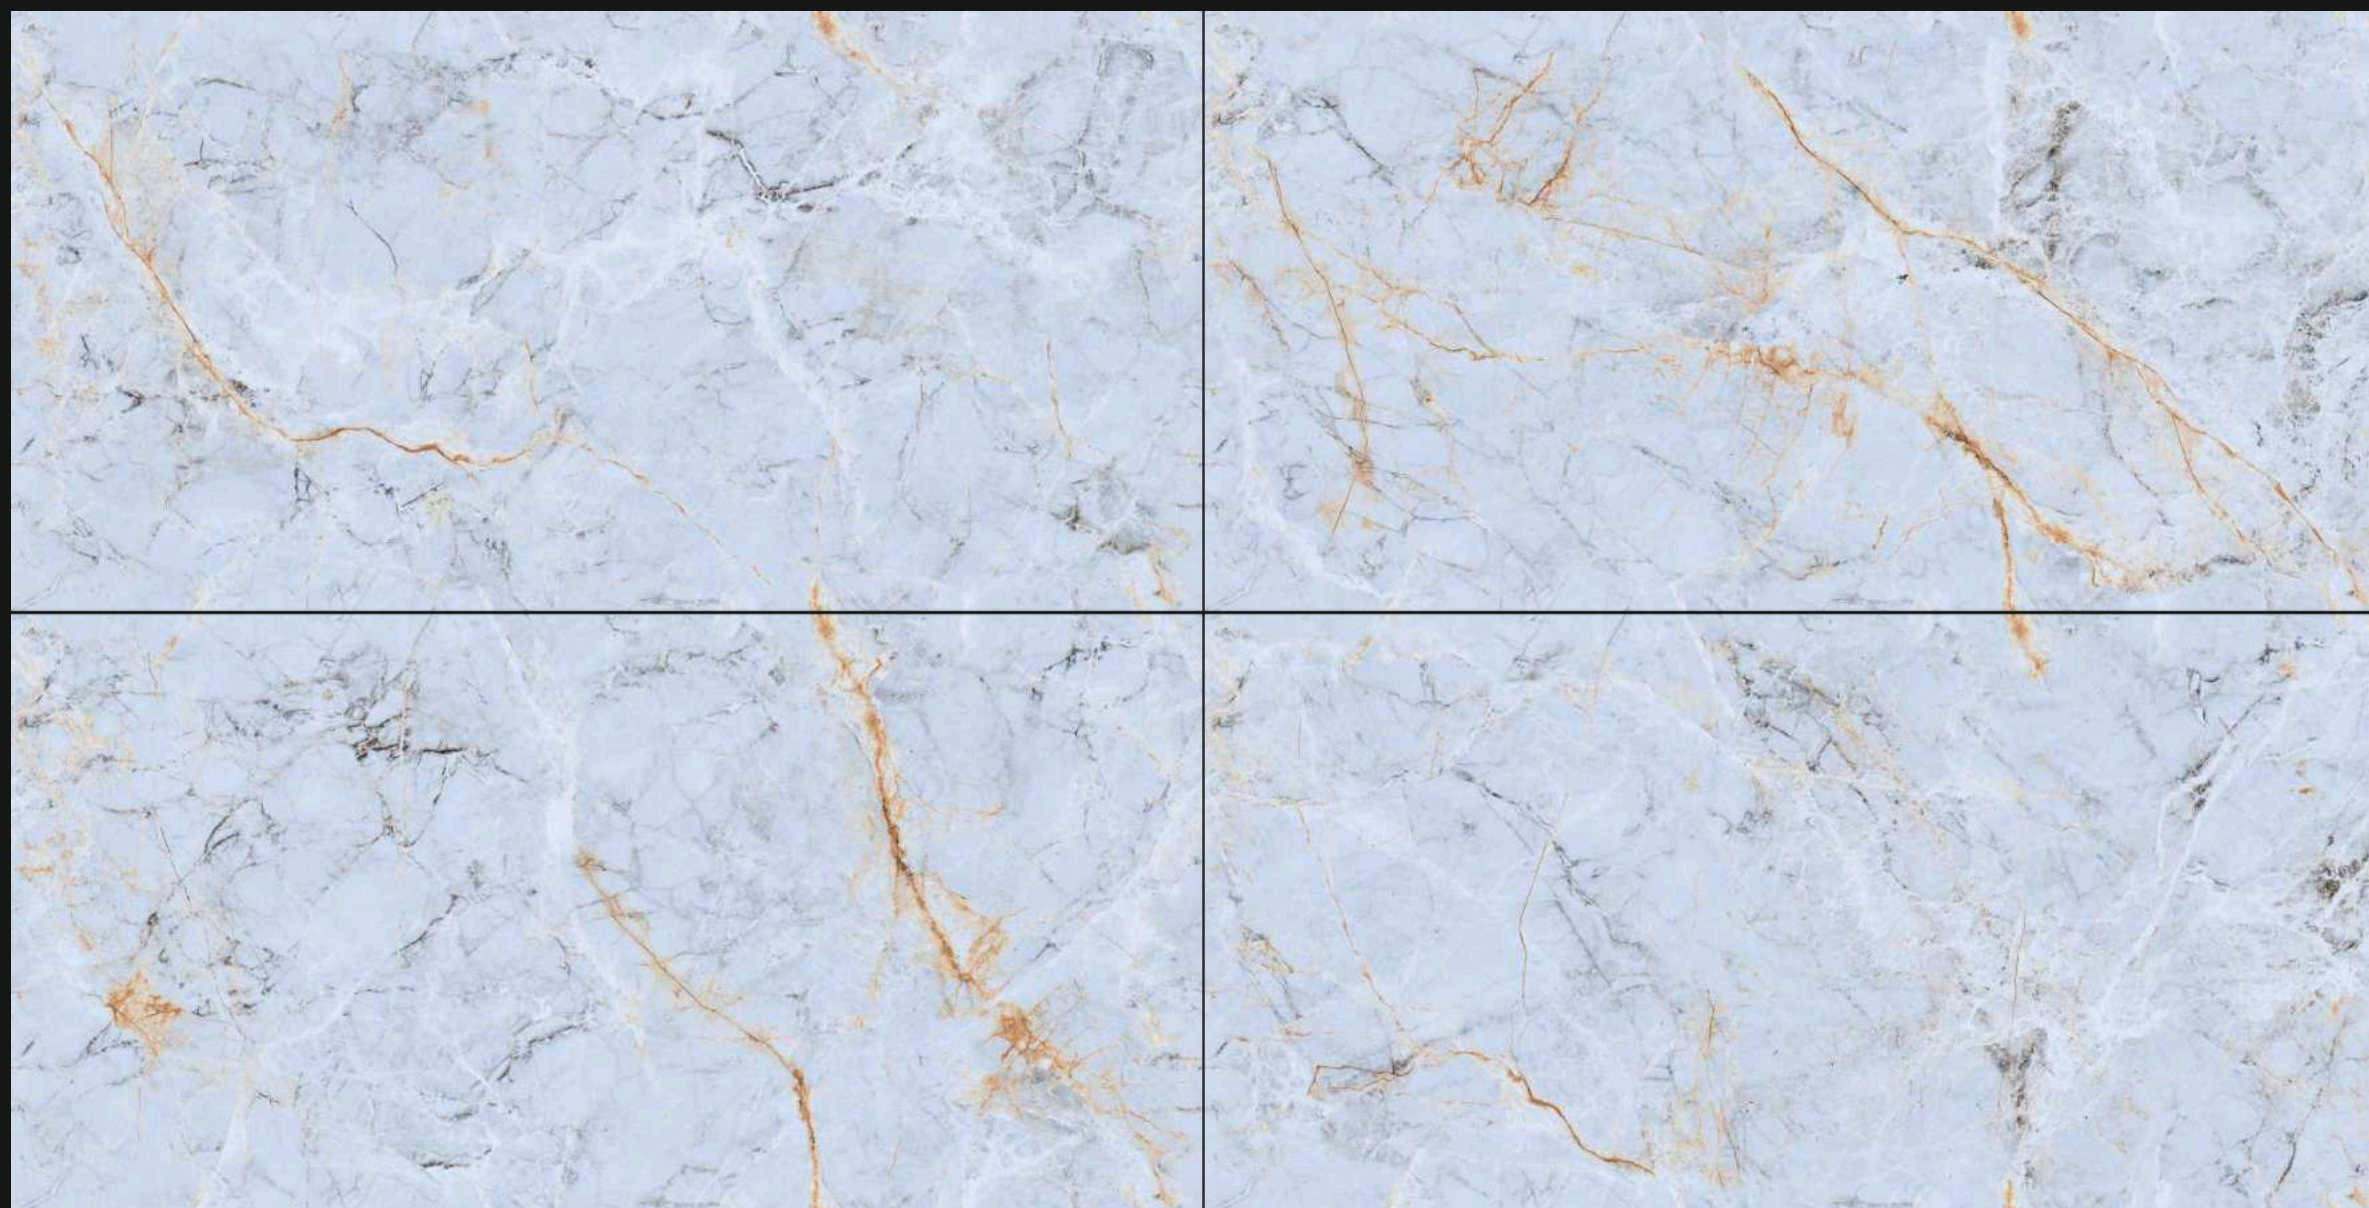

"The best design
inspires, informs,
and delights."

Kyraa Sky

Surface - Ultra Glossy