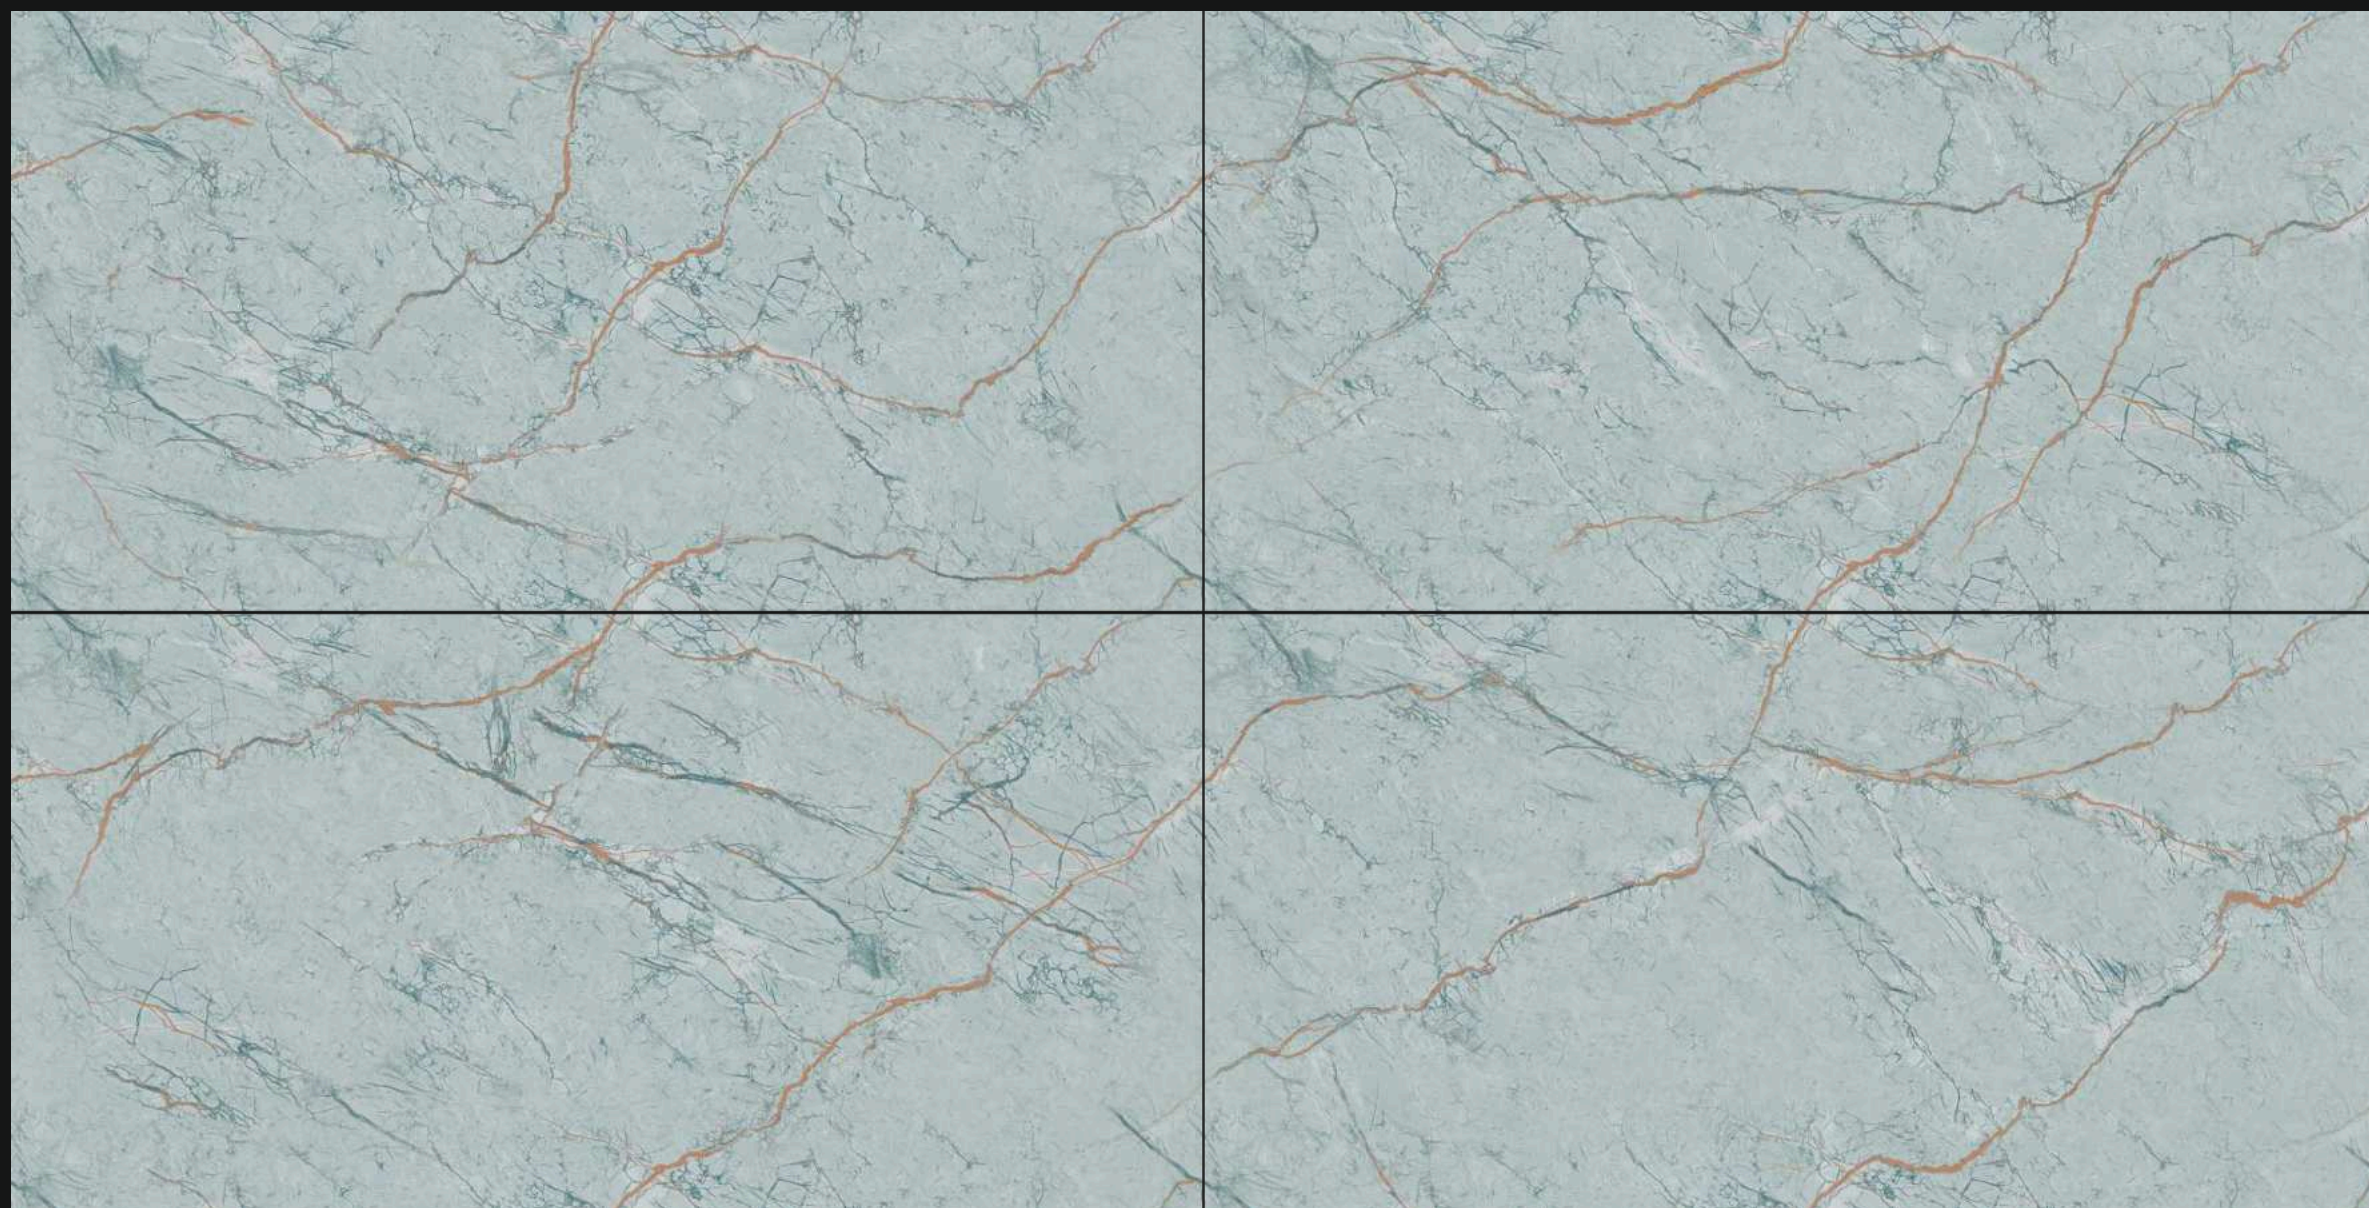

# Zion Red

Surface - Ultra Glossy

ULTRA / END  
GLOSSY / LESS

Bulscow Aqua

"The best design  
inspires, informs,  
and delights."