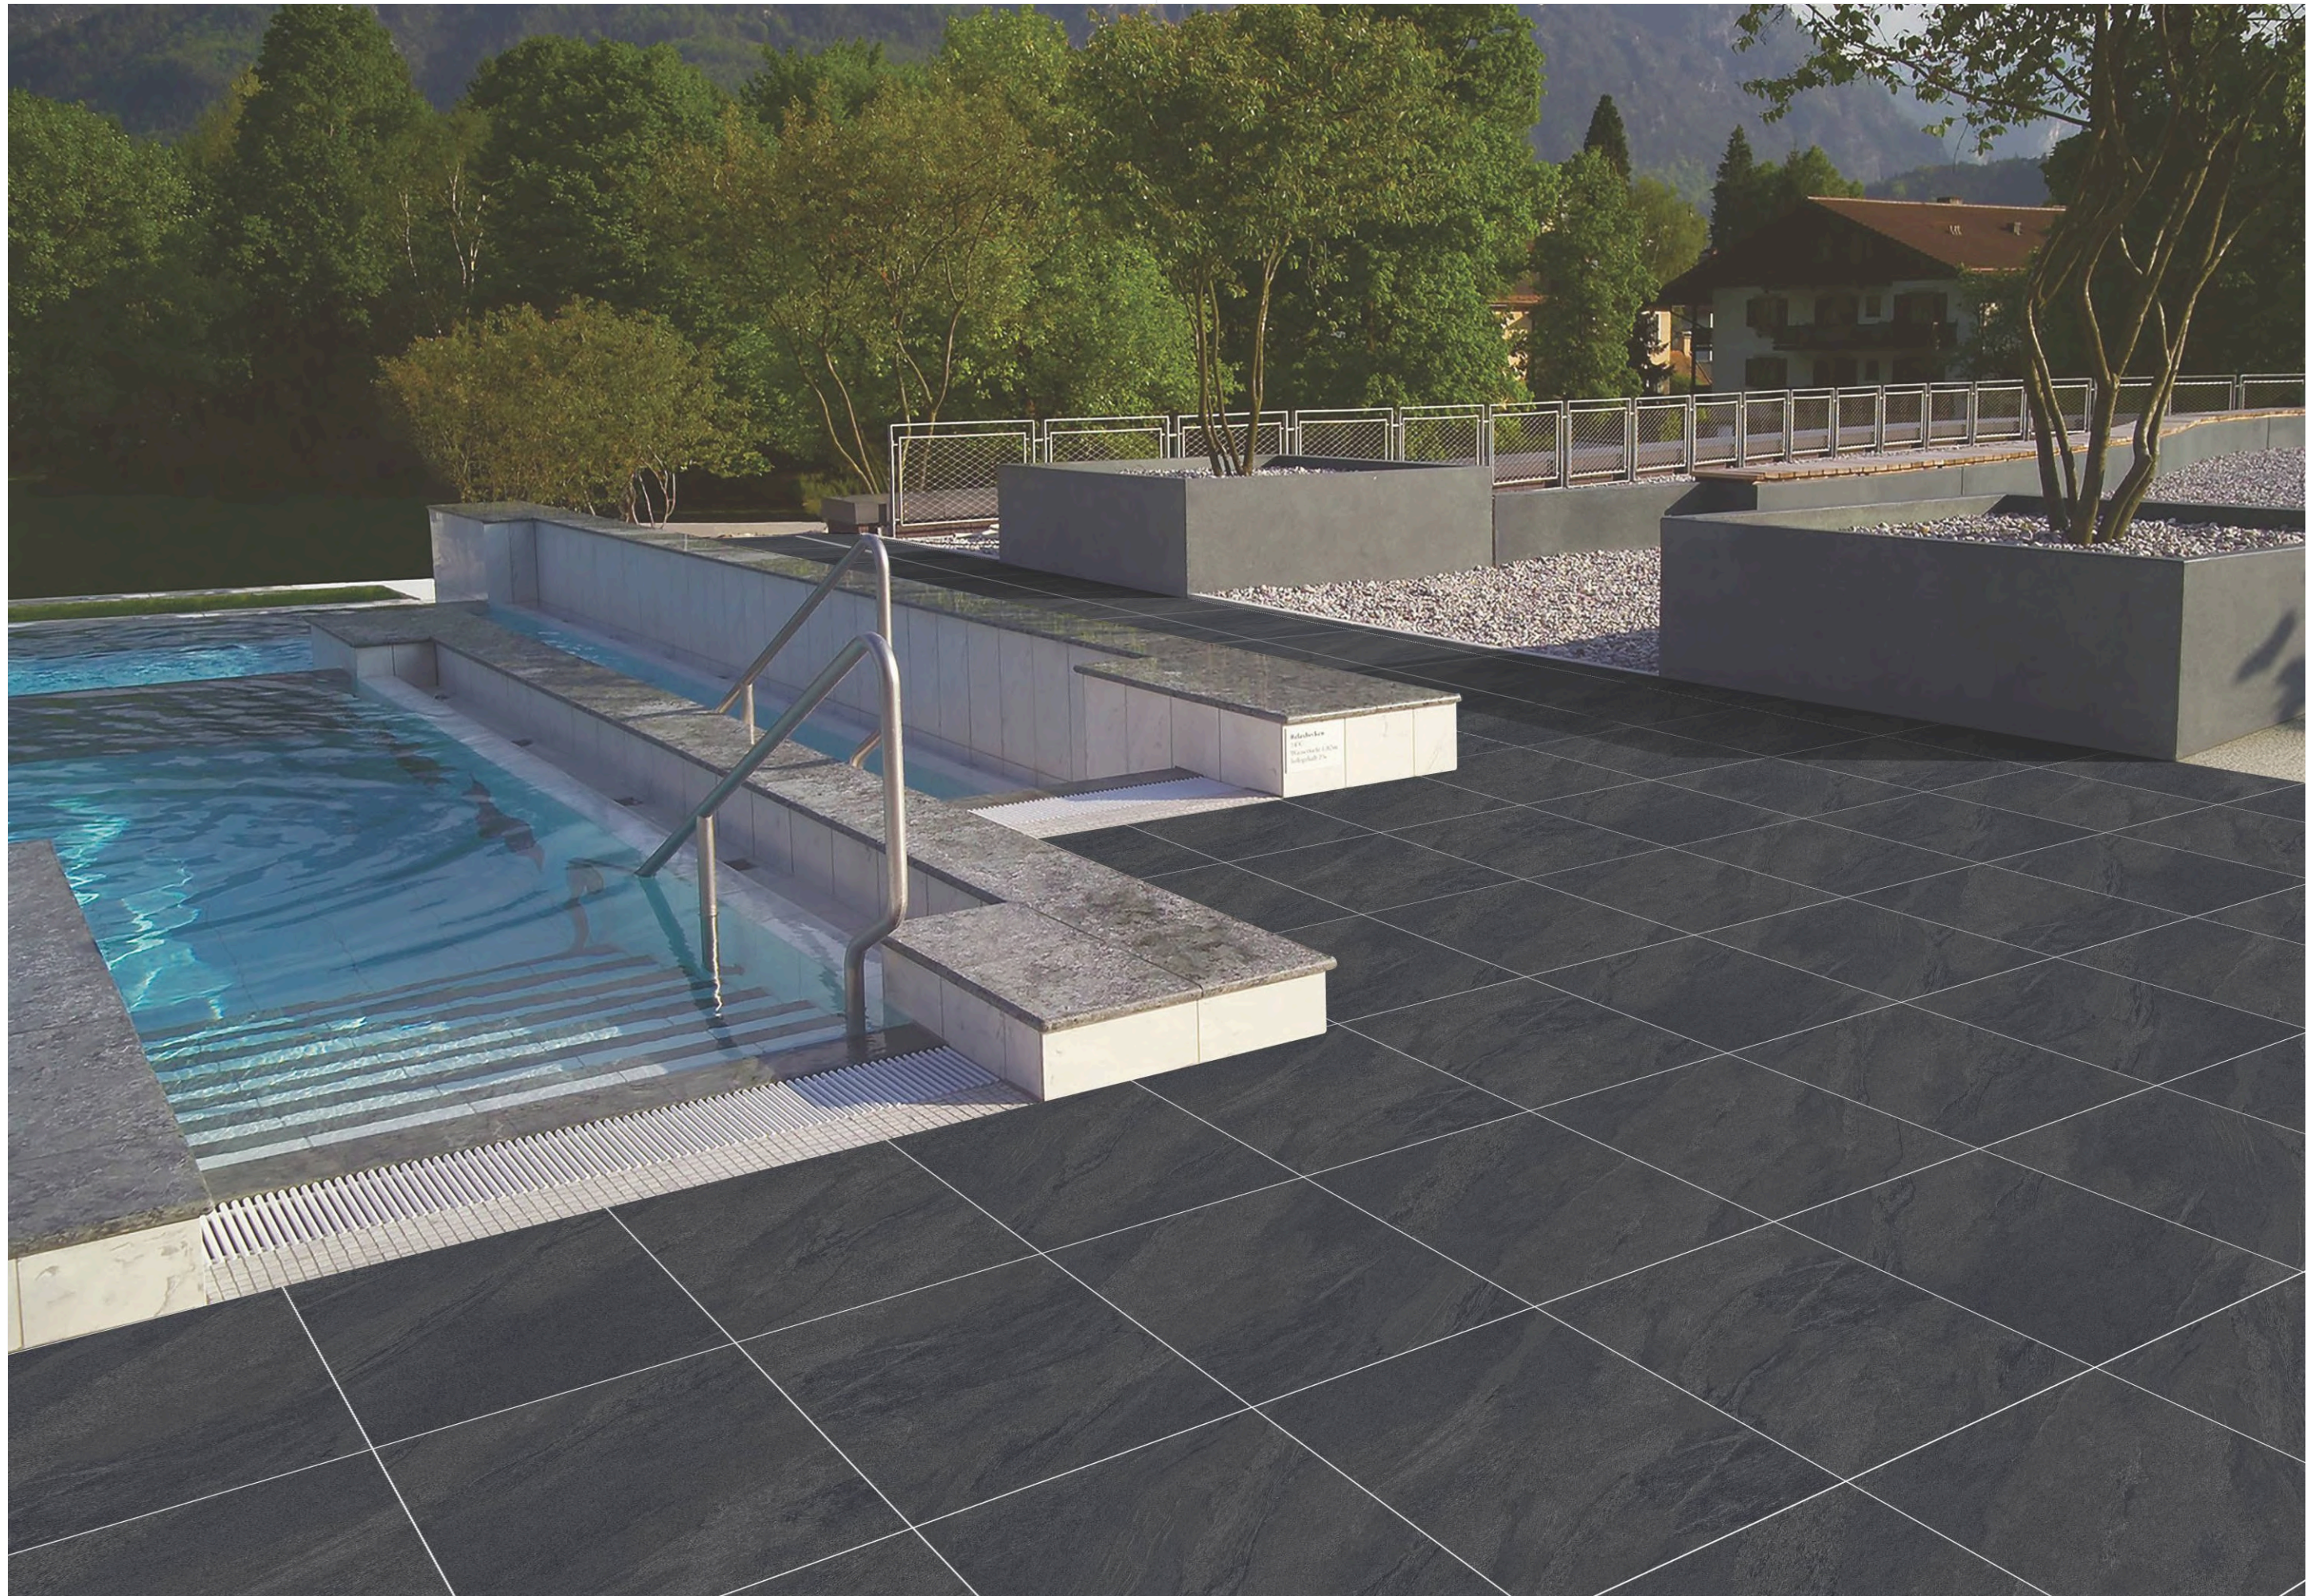

Preview of : **Lava Nero**

BENEFITS OF
PORCELAIN
PAVERS

>

INDEX

>

PRODUCT
RANGE

>

ACCESSORIES

>

TECHNICAL
SPECIFICATIONS

>