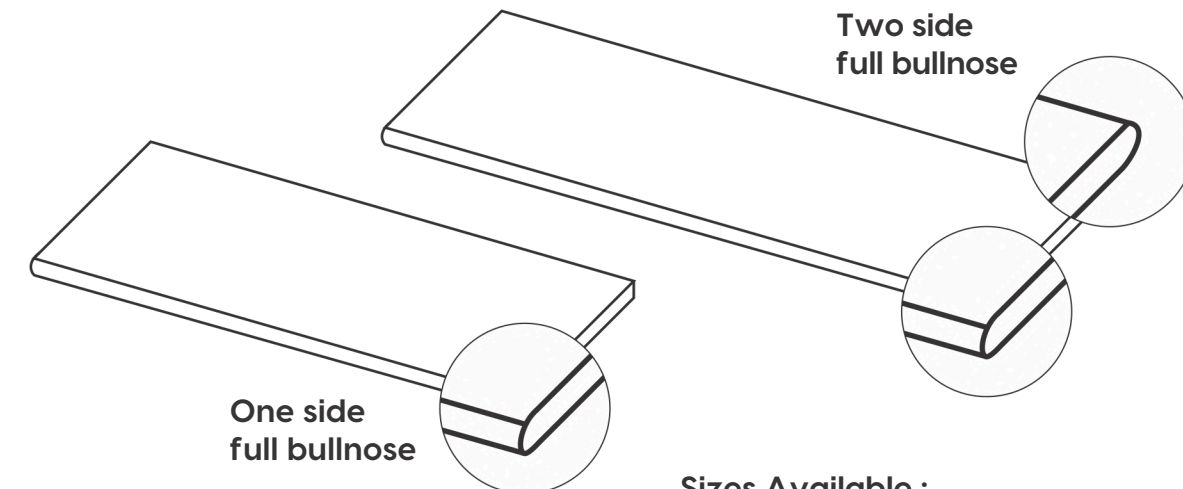

Sizes Available :
300x900mm
300x1200mm

5. Pool Drains

Sizes Available :
200x600m
m
200x900m
m

BENEFITS OF
PORCELAIN
PAVERS

>

INDEX

>

PRODUCT
RANGE