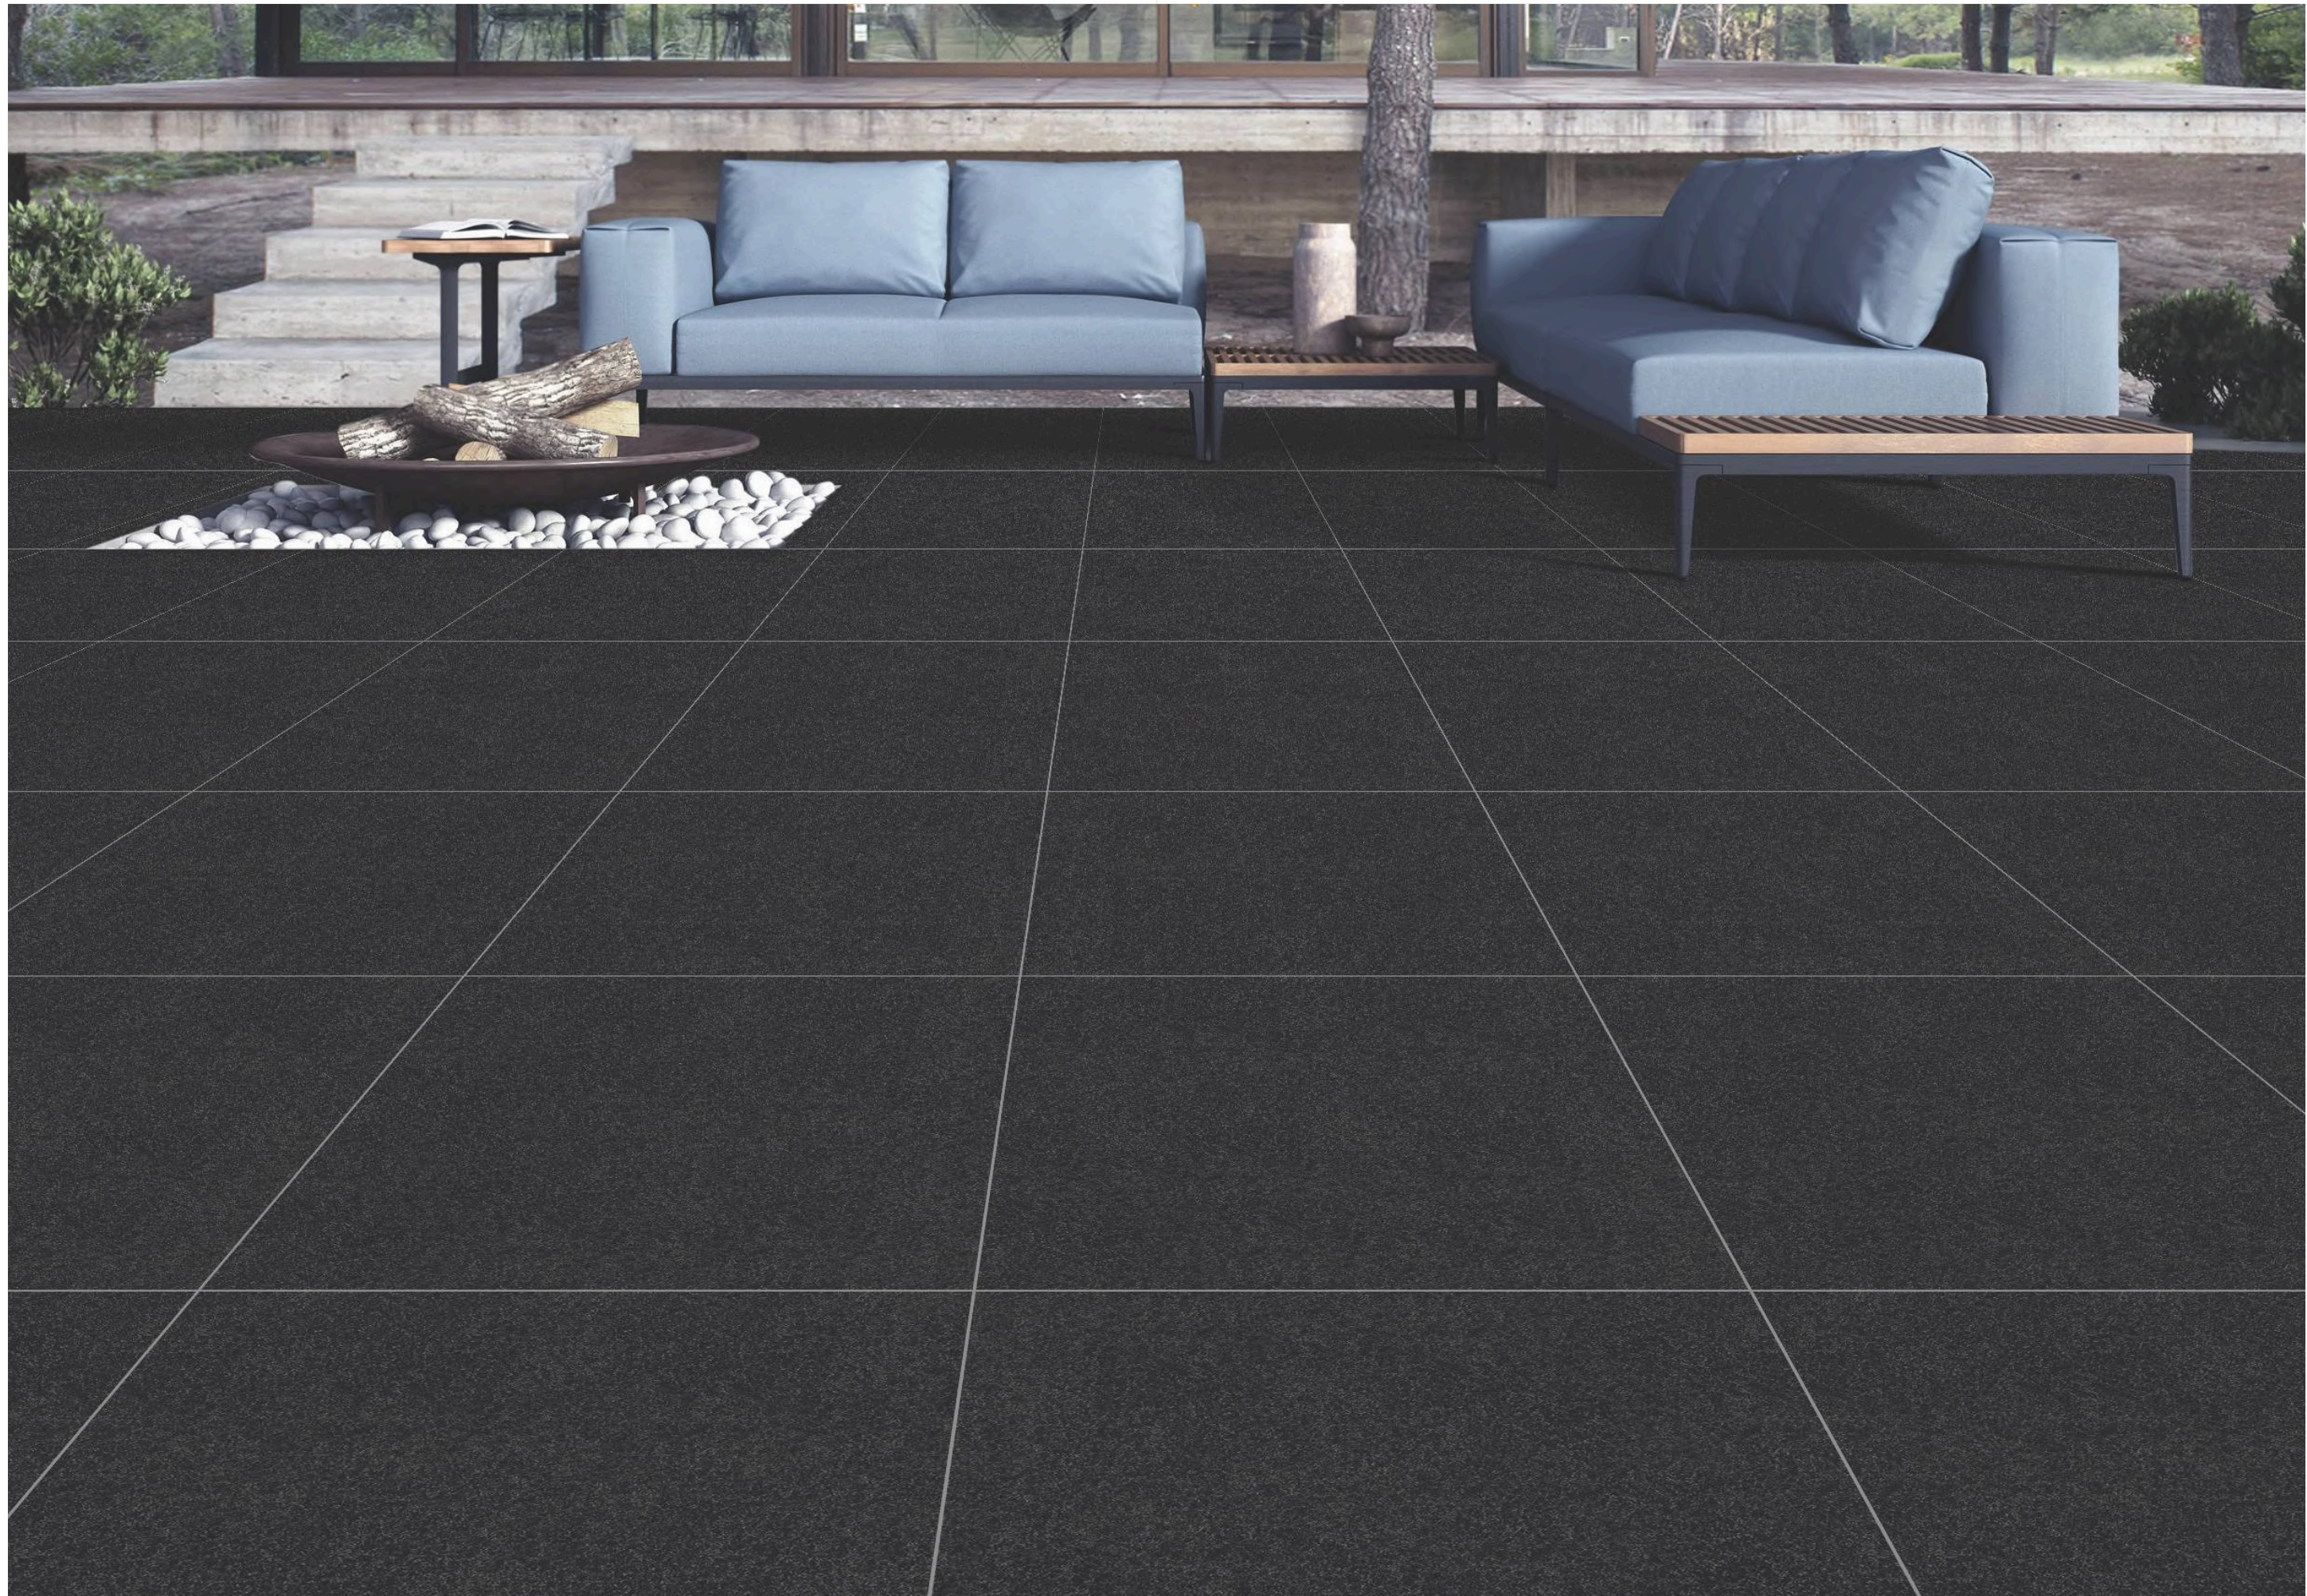

BENEFITS OF
PORCELAIN
PAVERS

>

INDEX

>

PRODUCT
RANGE

>

ACCESSORIES

>

TECHNICAL
SPECIFICATIONS

>

Preview of : **Basalt**