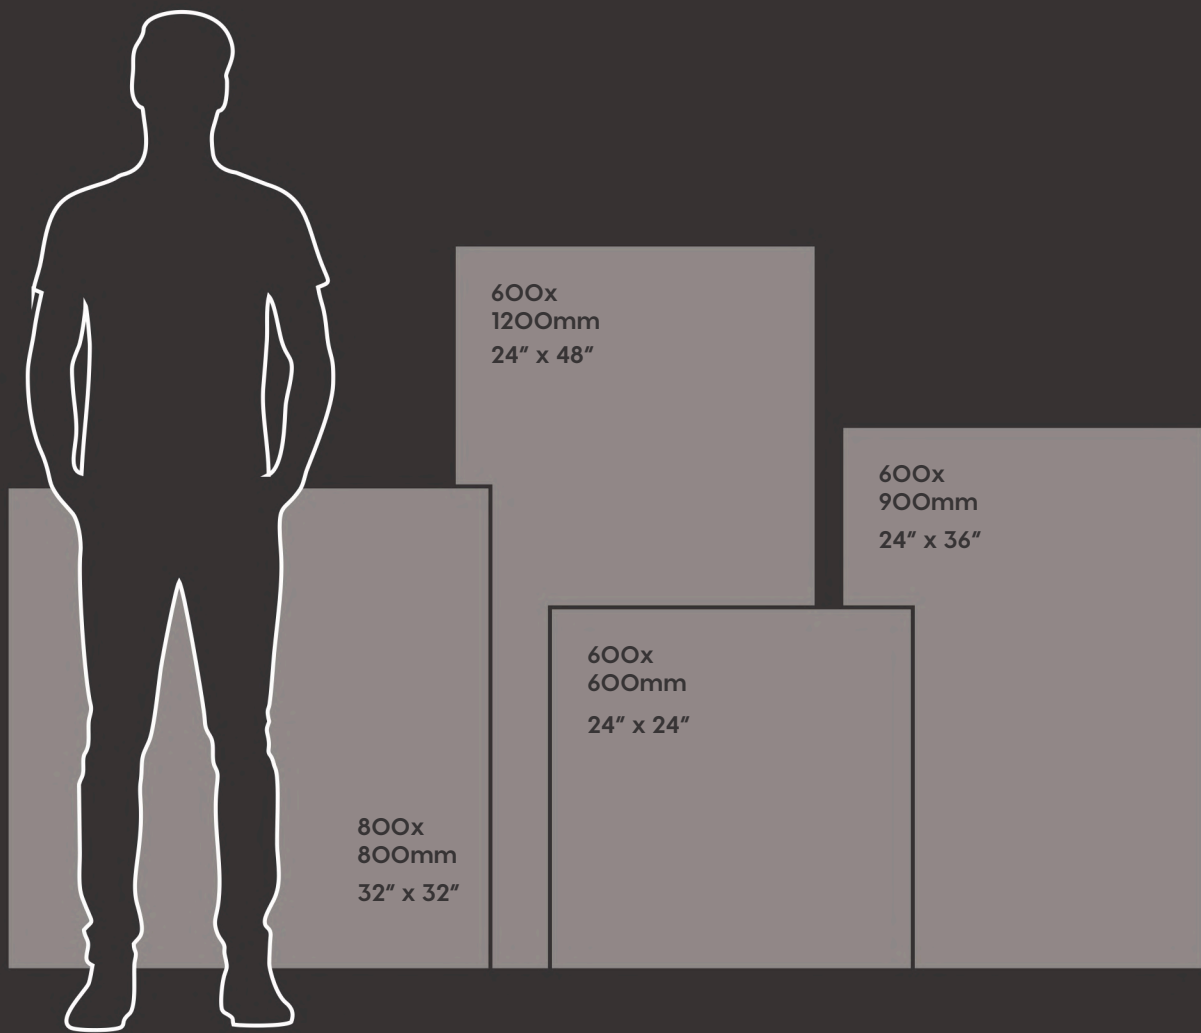

>

TECHNICAL
SPECIFICATIONS

>

Sizes Board

Introducing our exclusive collection of outdoor tiles, designed for versatility and style.

Available in a range of sizes to suit any exterior style, from expansive patios to cozy balconies. Elevate your outdoor space with unmatched durability and timeless elegance.