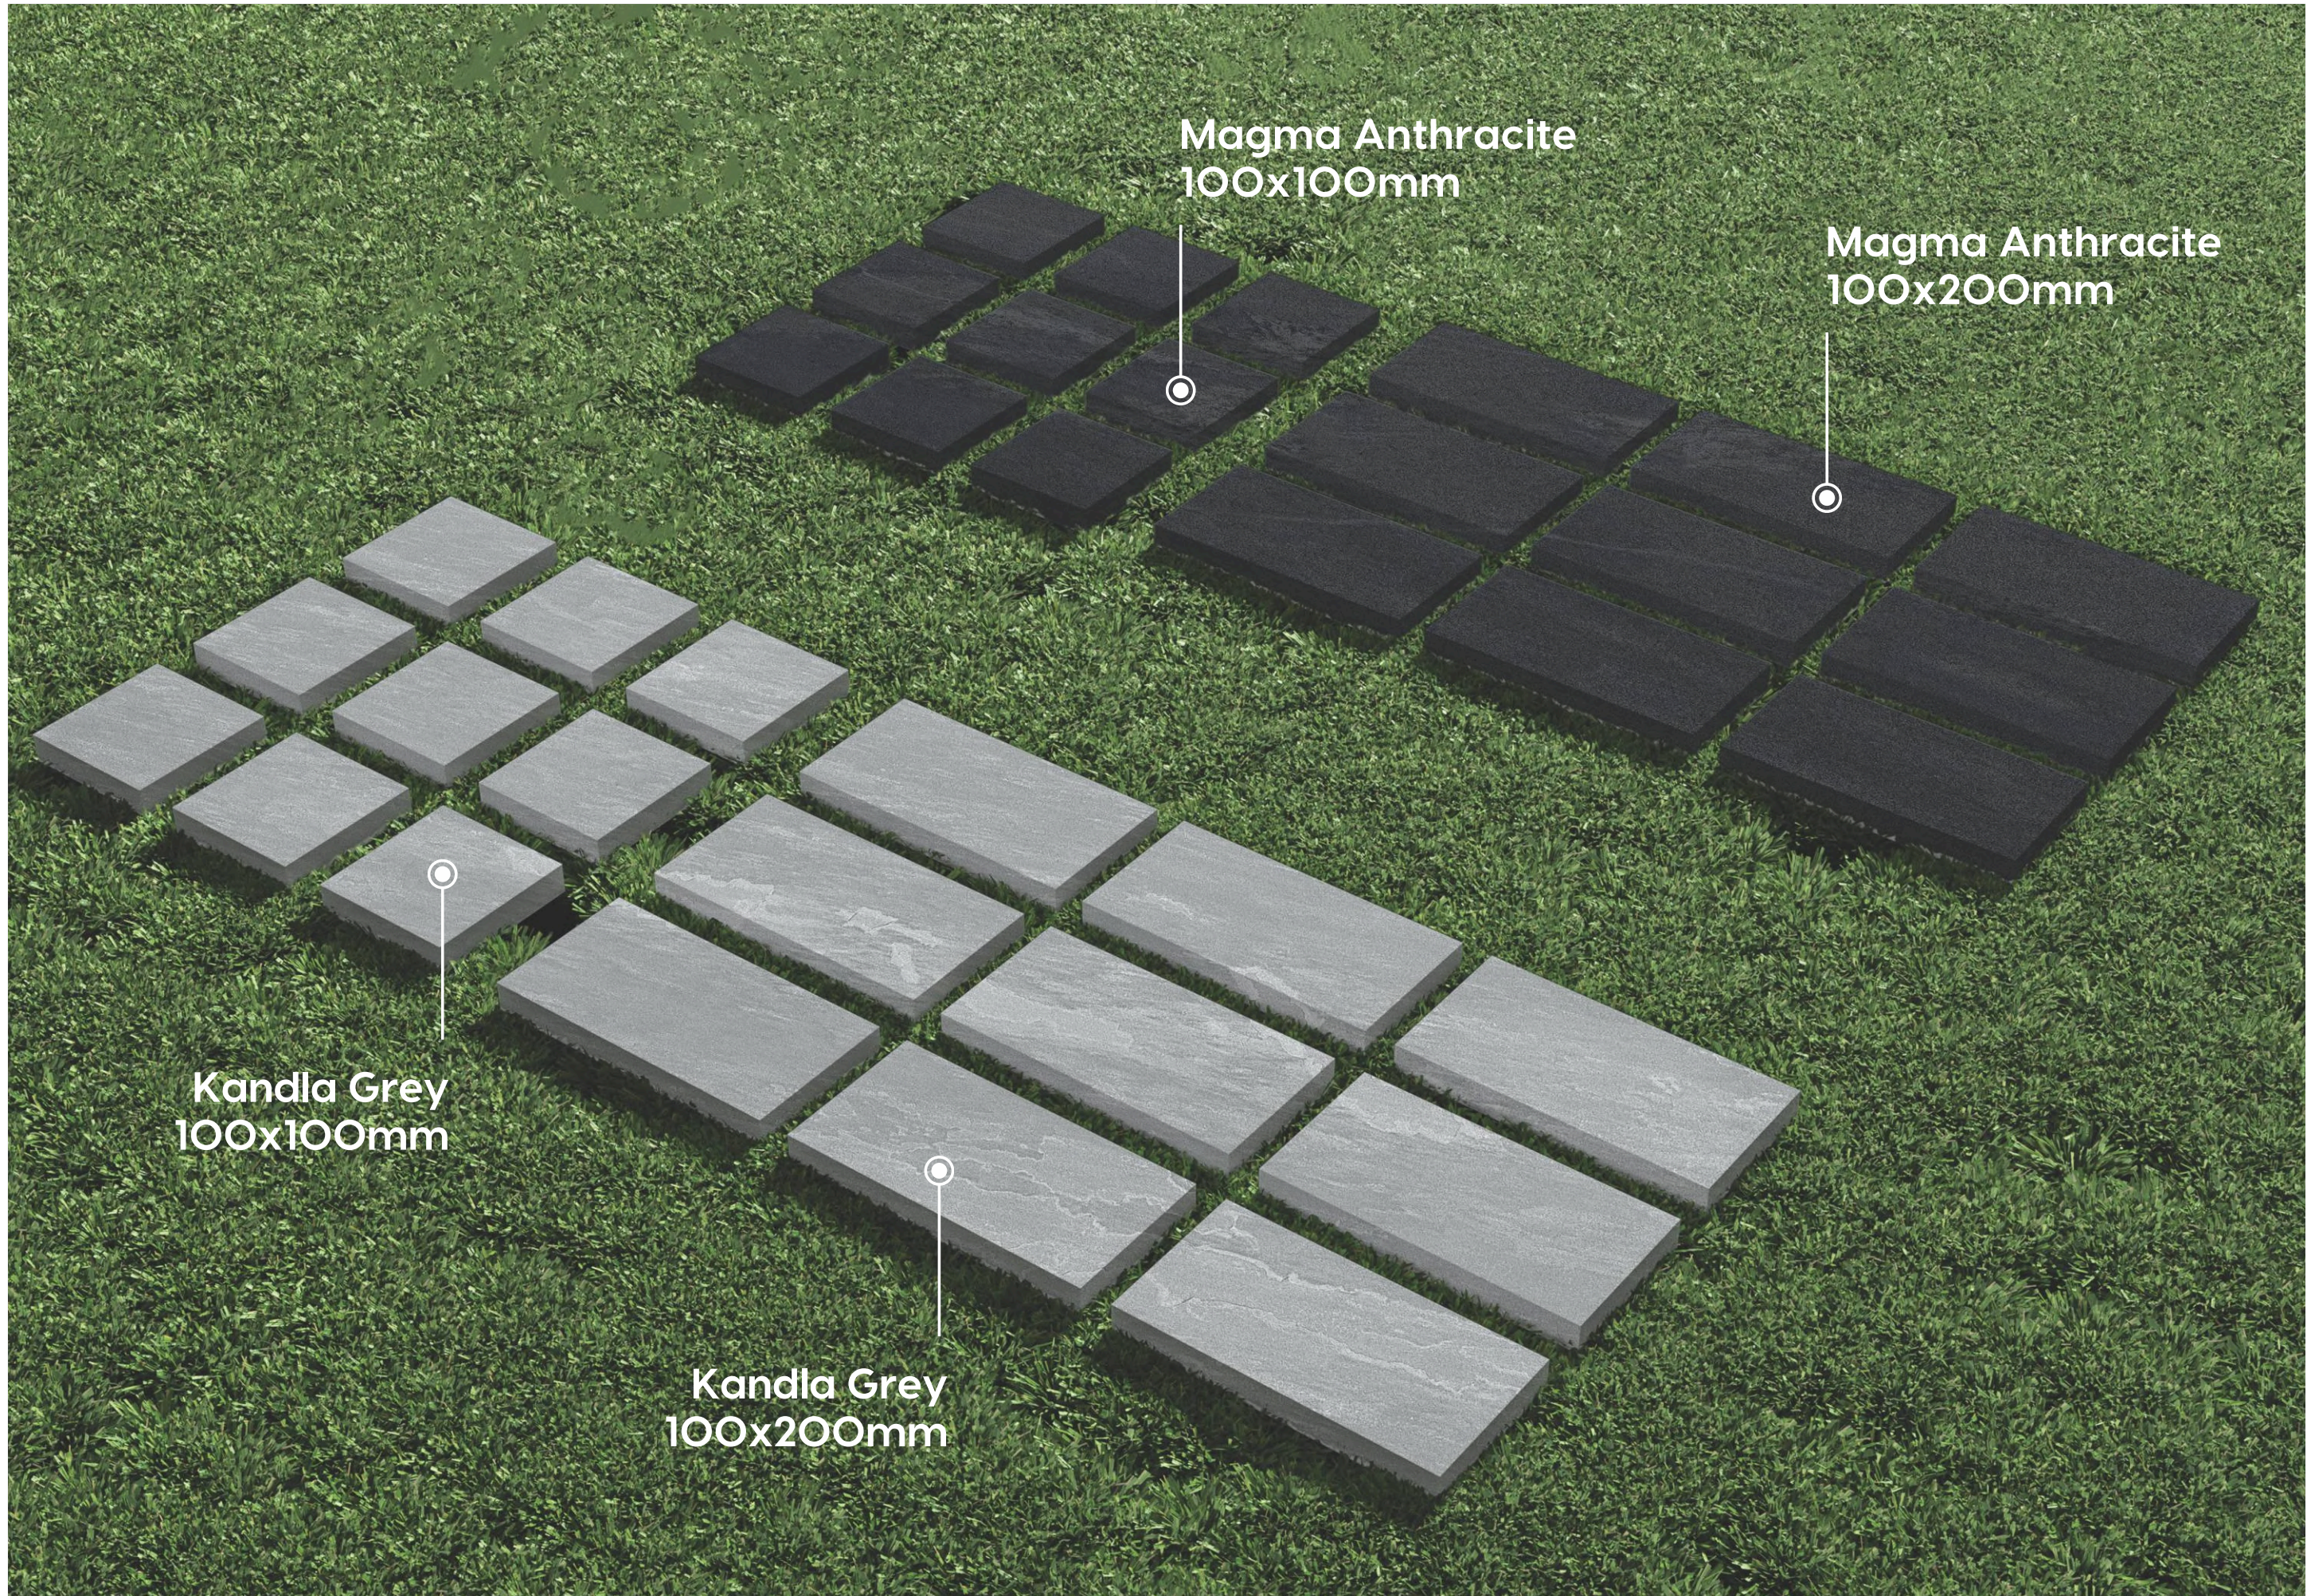

Magma Anthracite
100x100mm

Magma Anthracite
100x200mm

Kandla Grey
100x100mm

Kandla Grey
100x200mm

Preview of : **Cobbles**

BENEFITS OF
PORCELAIN
PAVERS

>

INDEX

>

PRODUCT
RANGE

>

ACCESSORIES

>

TECHNICAL
SPECIFICATIONS

>