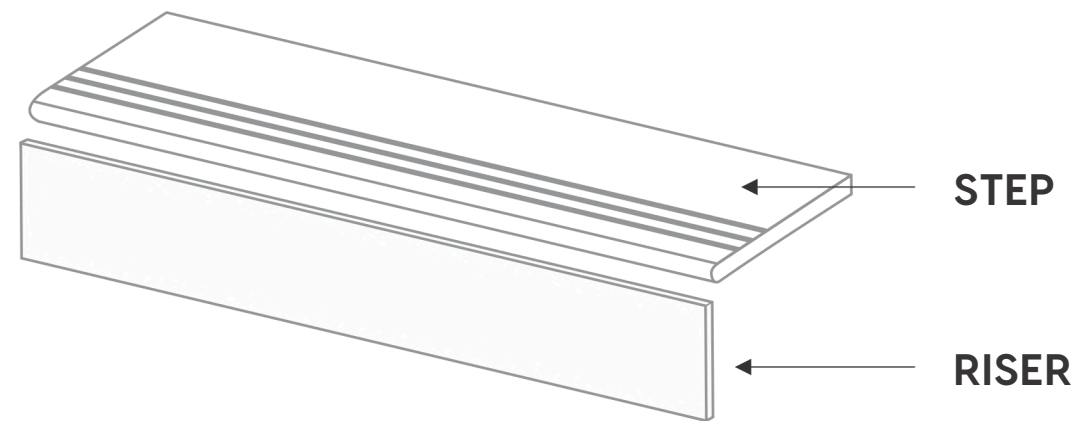

Accessories

OUTDOOR PORCELAIN PAVERS

1. Cobbles

Sizes Available :

100x
100mm

100x
200mm

2. Step-Riser

Sizes Available :

STEP

450x1200mm
450x900mm
300x1200mm
300x900mm

RISER

150x1200mm
150x900mm
200x1200mm
200x900mm

Half Bullnose

Full Bullnose

3. Edging

Size Available :

200x
900mm