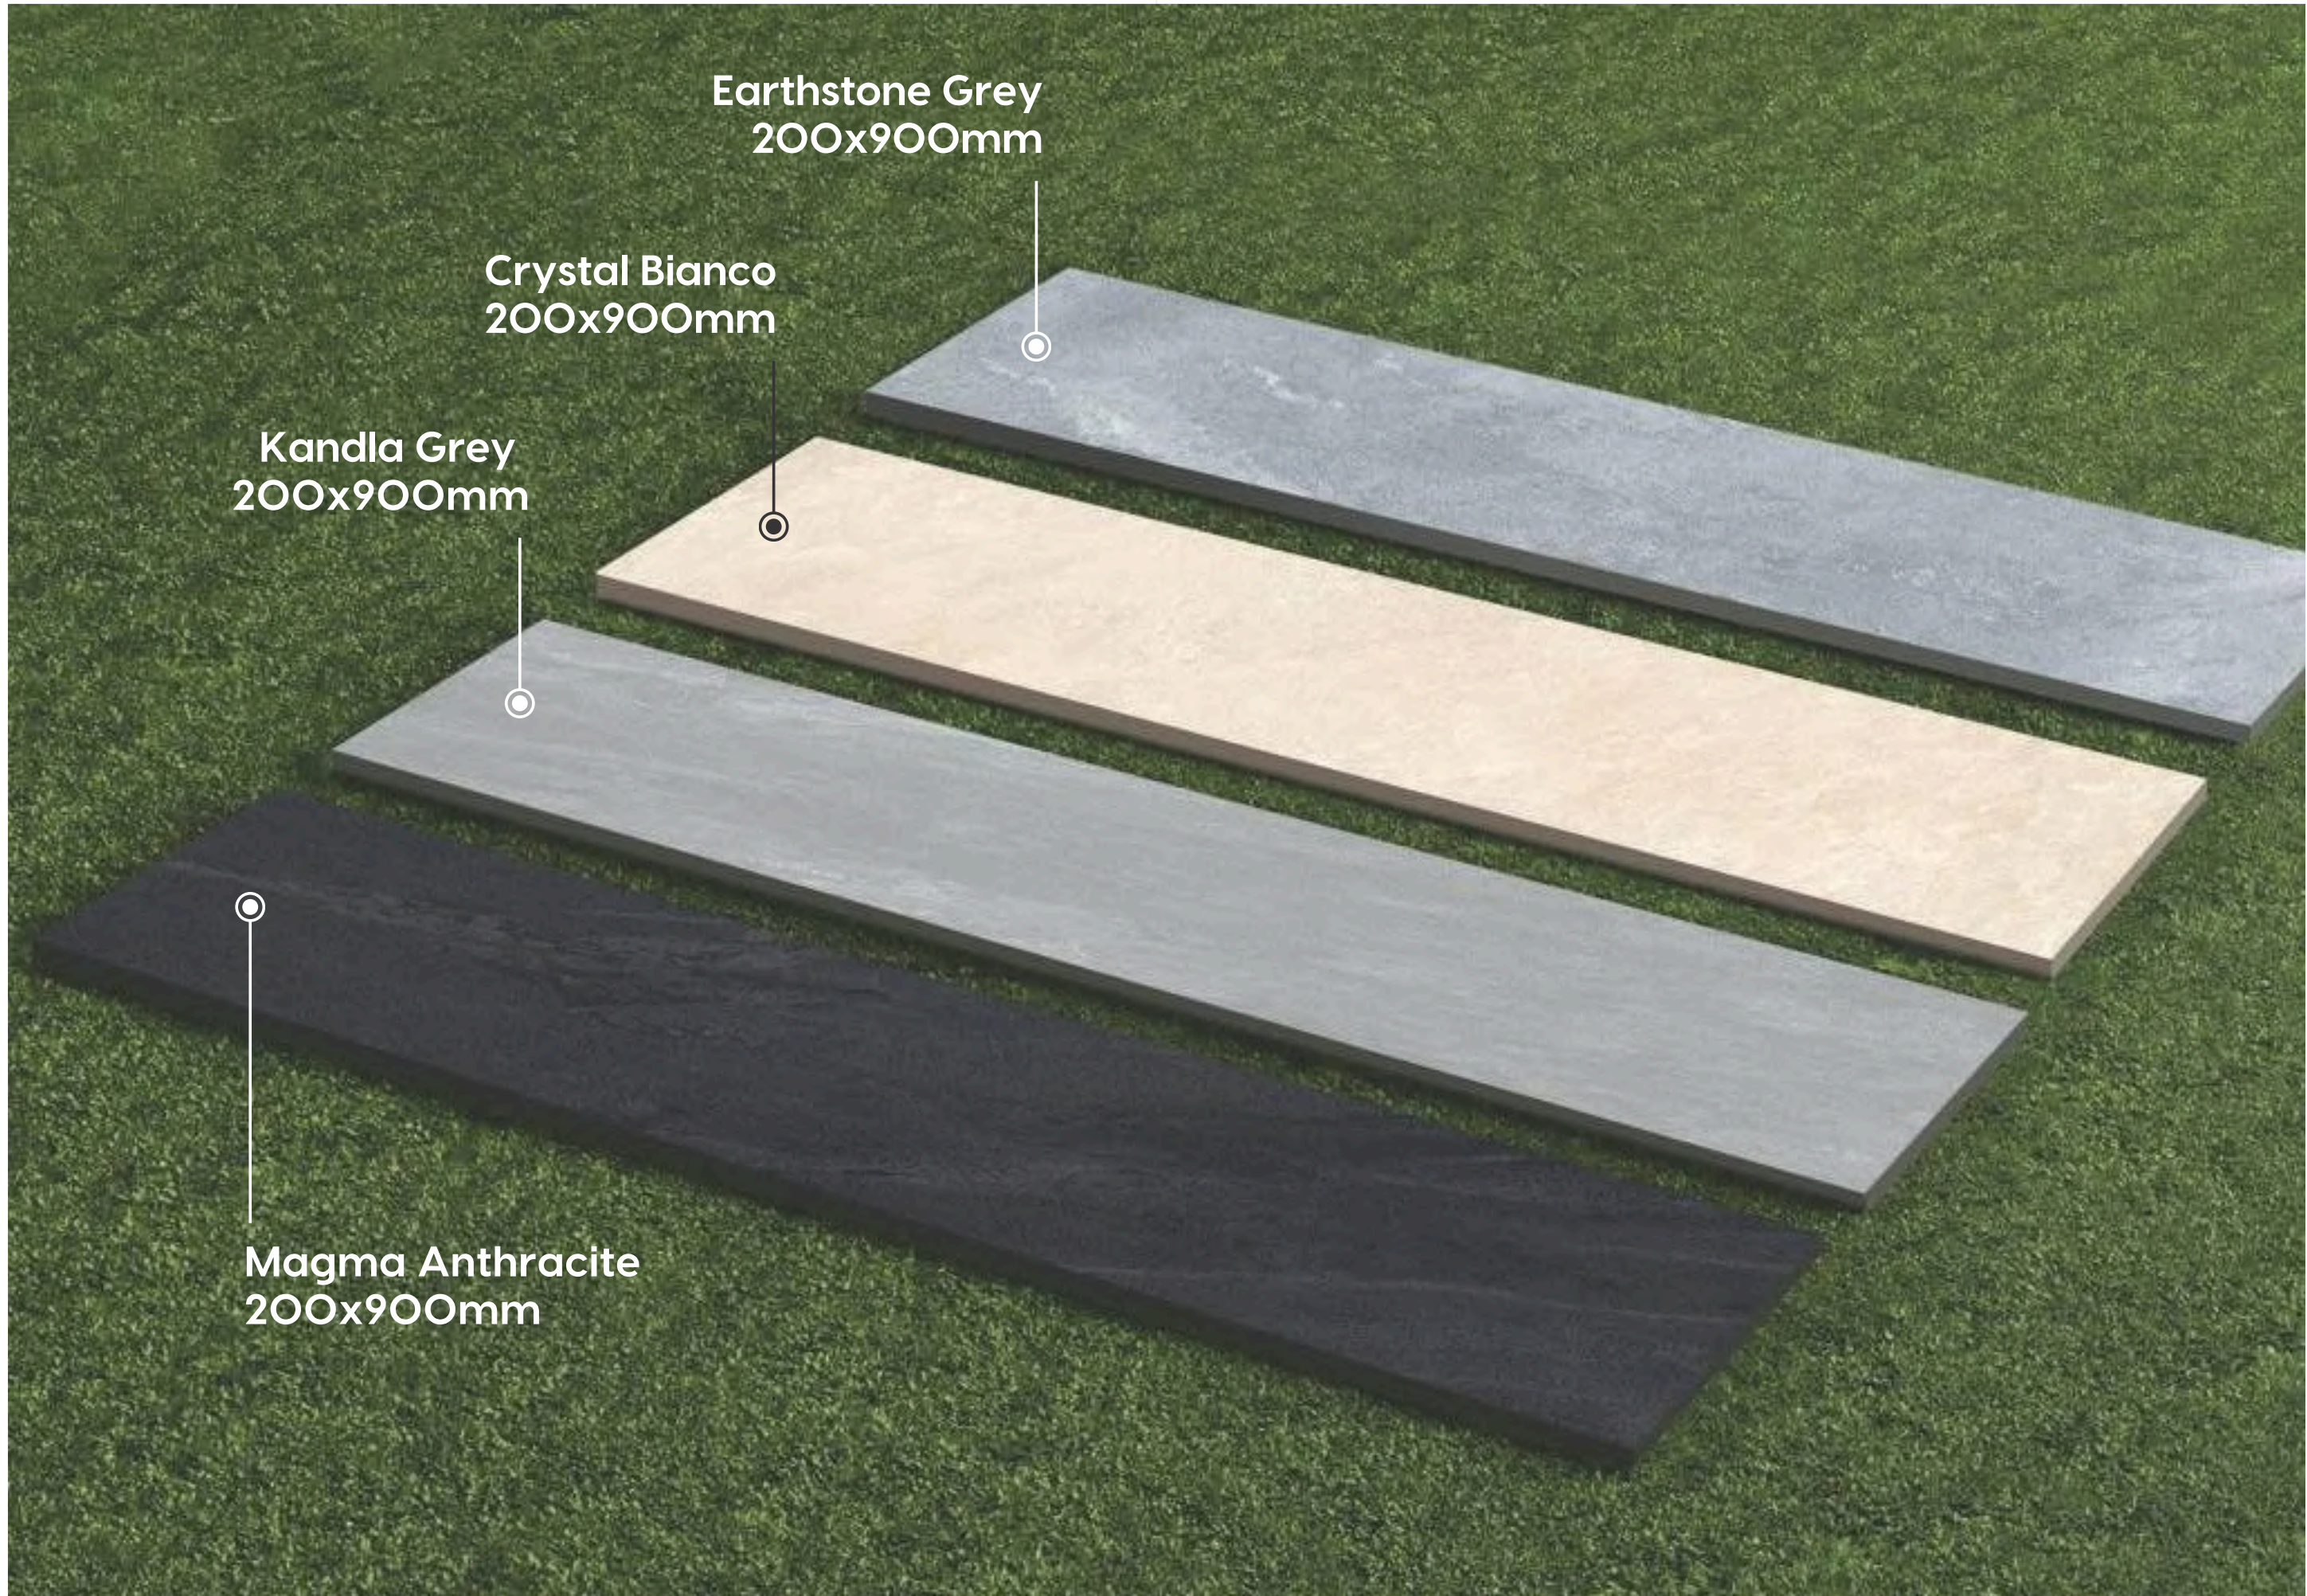

Earthstone Grey
200x900mm

Crystal Bianco
200x900mm

Kandla Grey
200x900mm

Magma Anthracite
200x900mm

Preview of : **Edging**

BENEFITS OF
PORCELAIN
PAVERS

>

INDEX