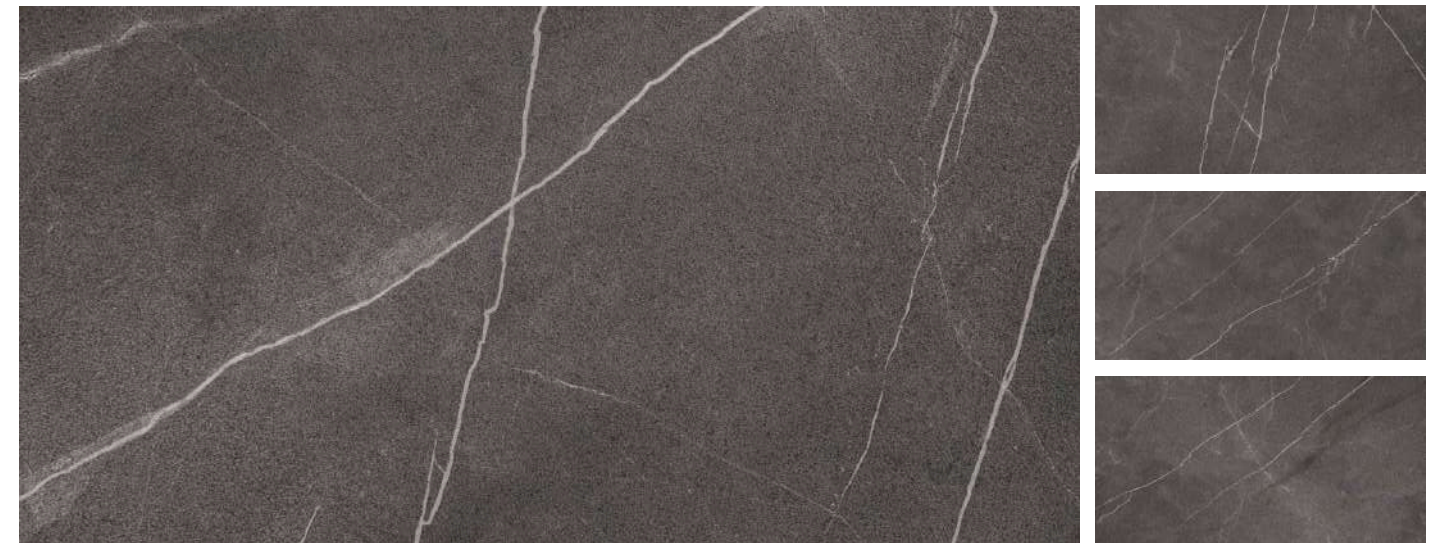

Preview Of Stowo Natural  
Size : 600x1200mm / Finish : Matt

Matt Finish | 6 Randoms

Matt Finish | 5 Randoms

Matt Finish | 5 Randoms

Matt Finish | 5 Randoms

High durable   Acid resistance   Stain resistance   Easy to clean   Dimensional stability   Slip resistance   Eco friendly   Maintenance free