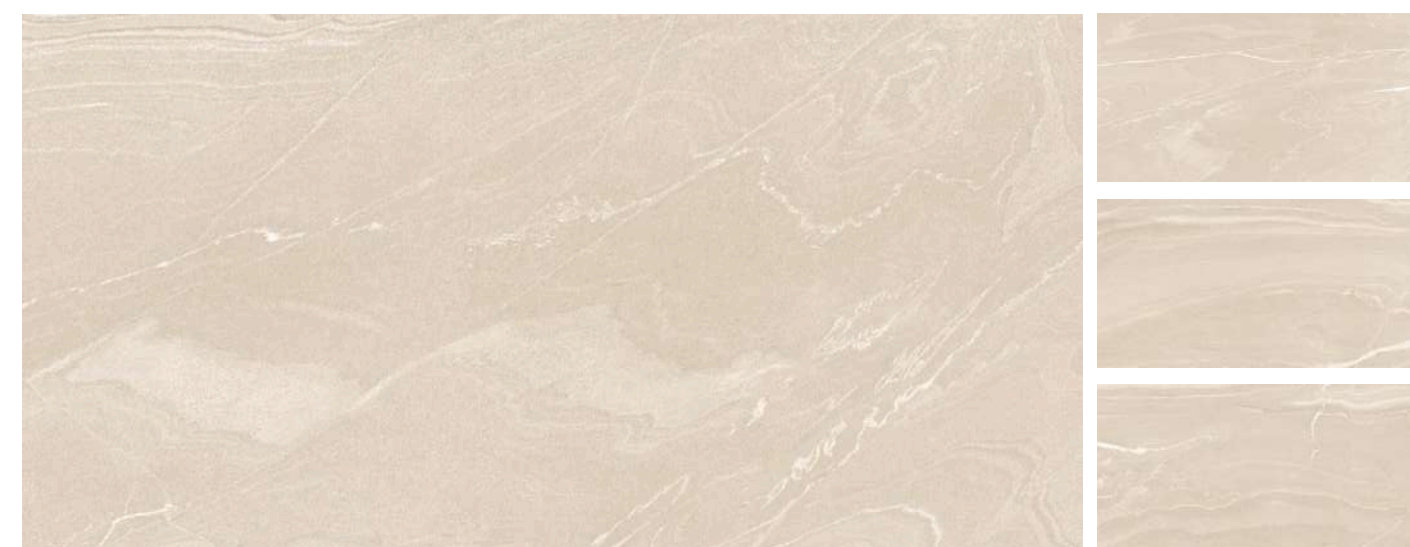

Matt Finish | 5 Randoms

- High durable
- Acid resistance
- Stain resistance
- Easy to clean
- Dimensional stability
- Slip resistance
- Eco friendly
- Maintenance free