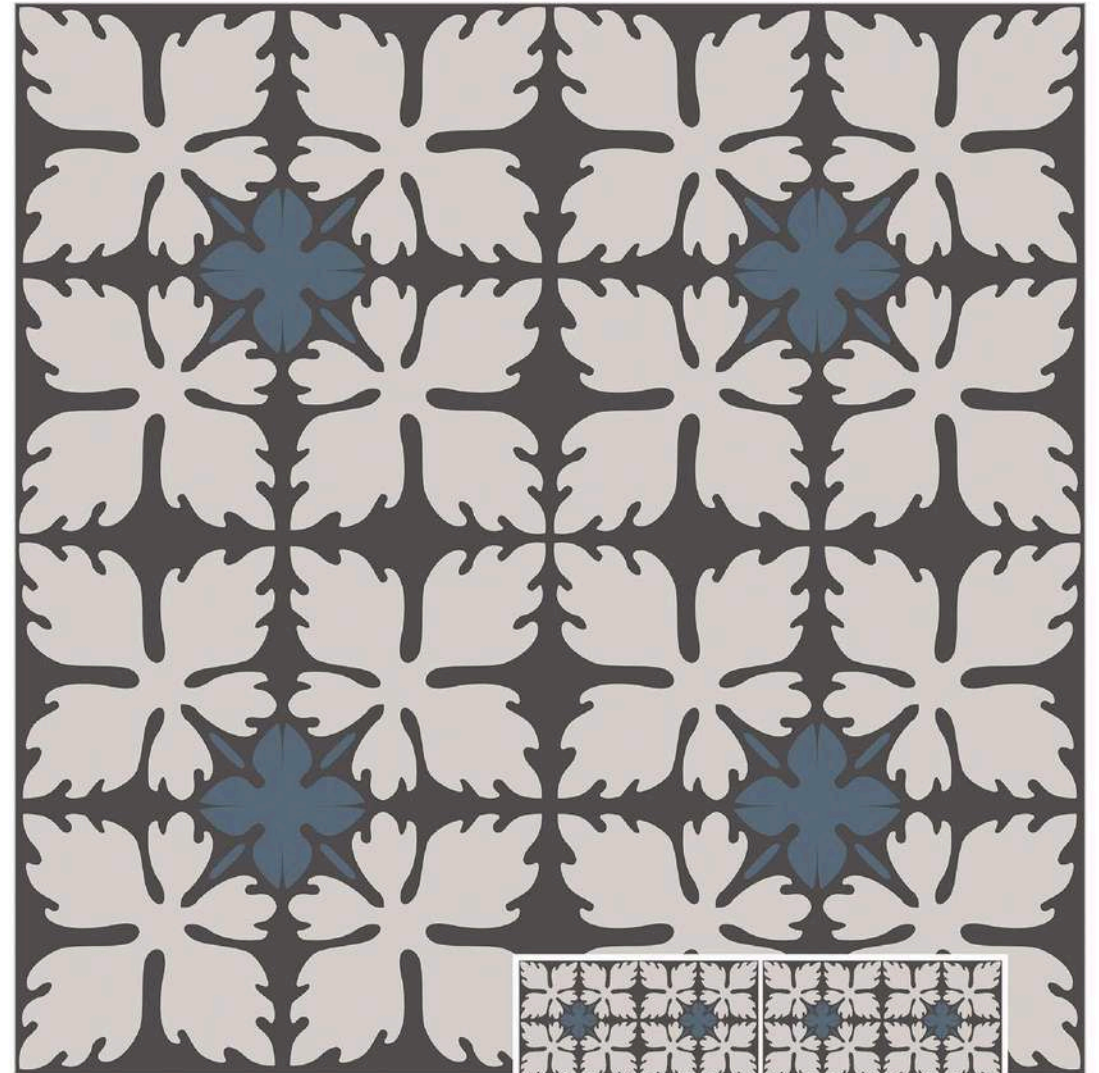

Autumn Graphite

GLAZED
VITRIFIED TILES

600X600MM
CARVING

MOROCRAFT
COLLECTION

1 Random