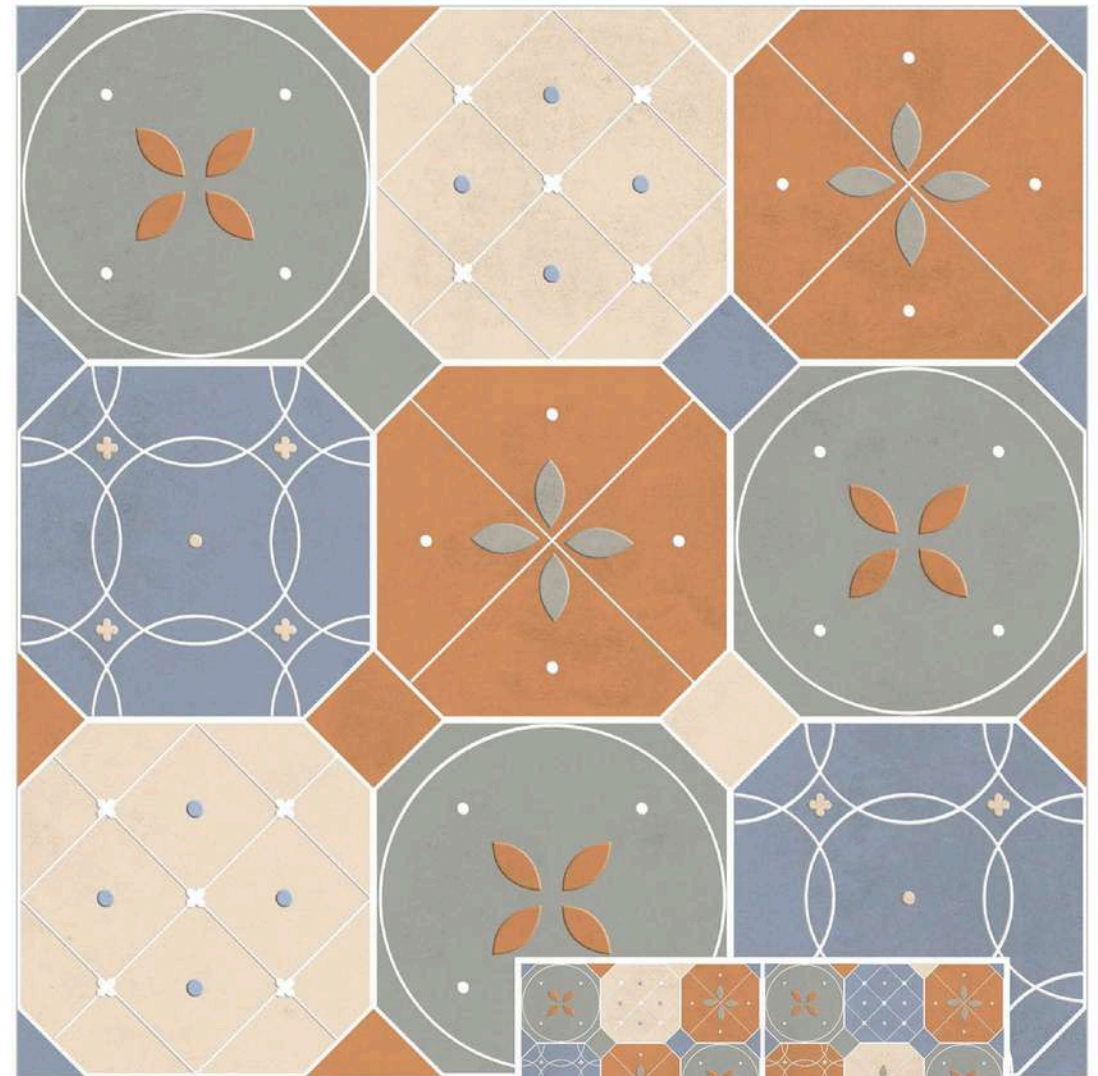

Scratch Resistant

Abrasion Resistant

A book is
a dream
that you
hold in
your hands
-All Green

TV KY

Cromatic Multi

GLAZED
VITRIFIED TILES

600X600MM
CARVING

MOROCRAFT
COLLECTION