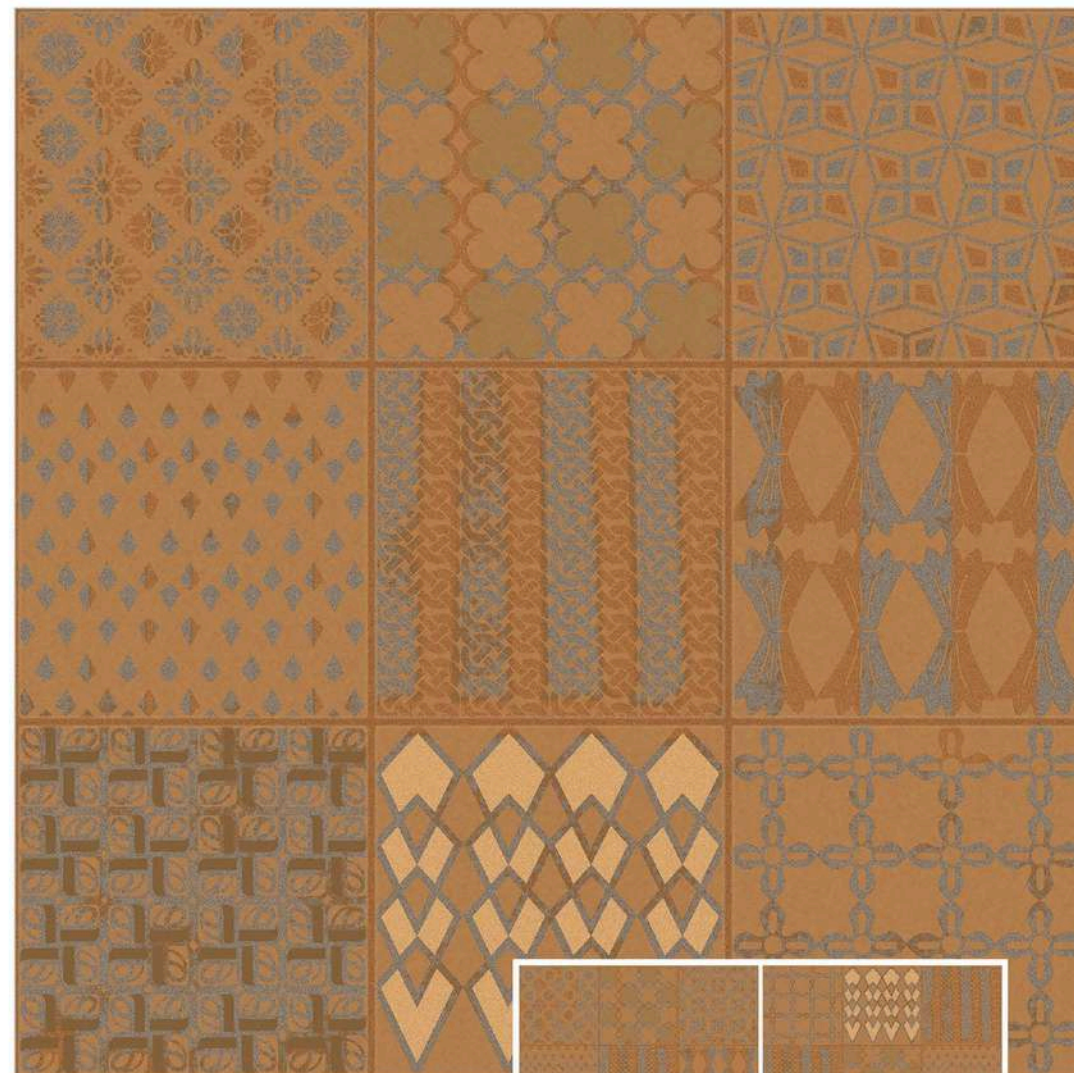

Florida Café

GLAZED
VITRIFIED TILES

600X600MM
CARVING

MOROCRAFT
COLLECTION

3 Random