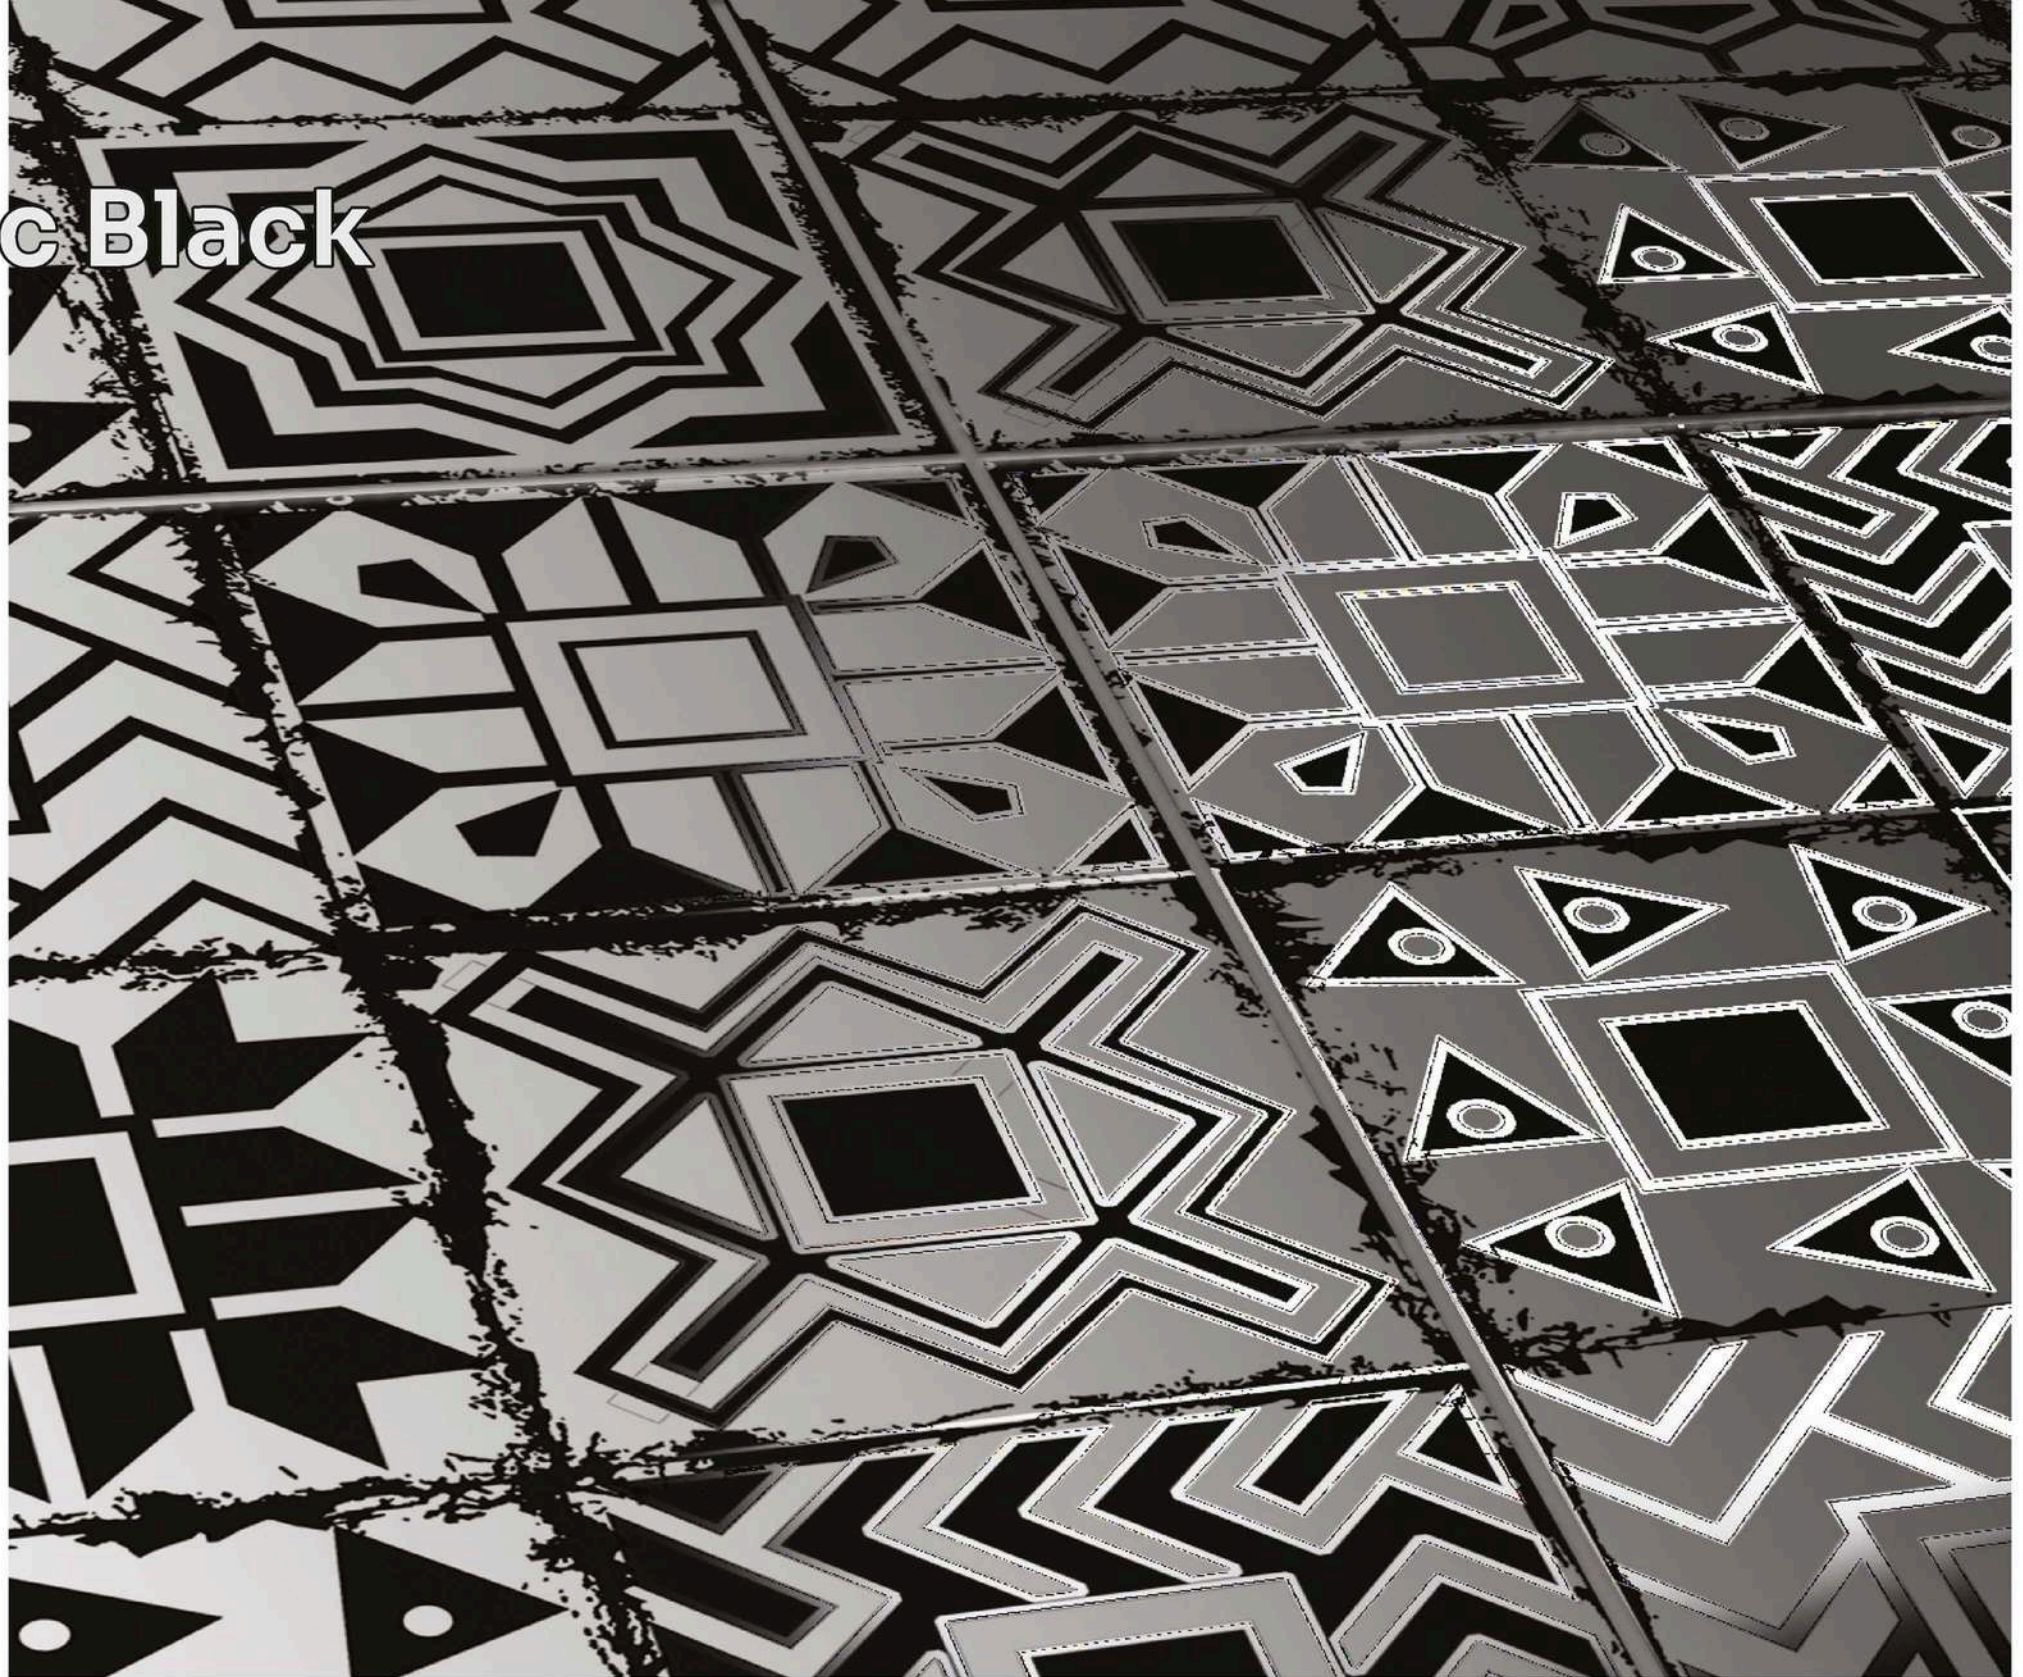

Exotic Black

Anti-bacterial

Scratch Resistant

Abrasion Resistant

Fileto Grey

GLAZED
VITRIFIED TILES

600X600MM
CARVING

MOROCRAFT
COLLECTION