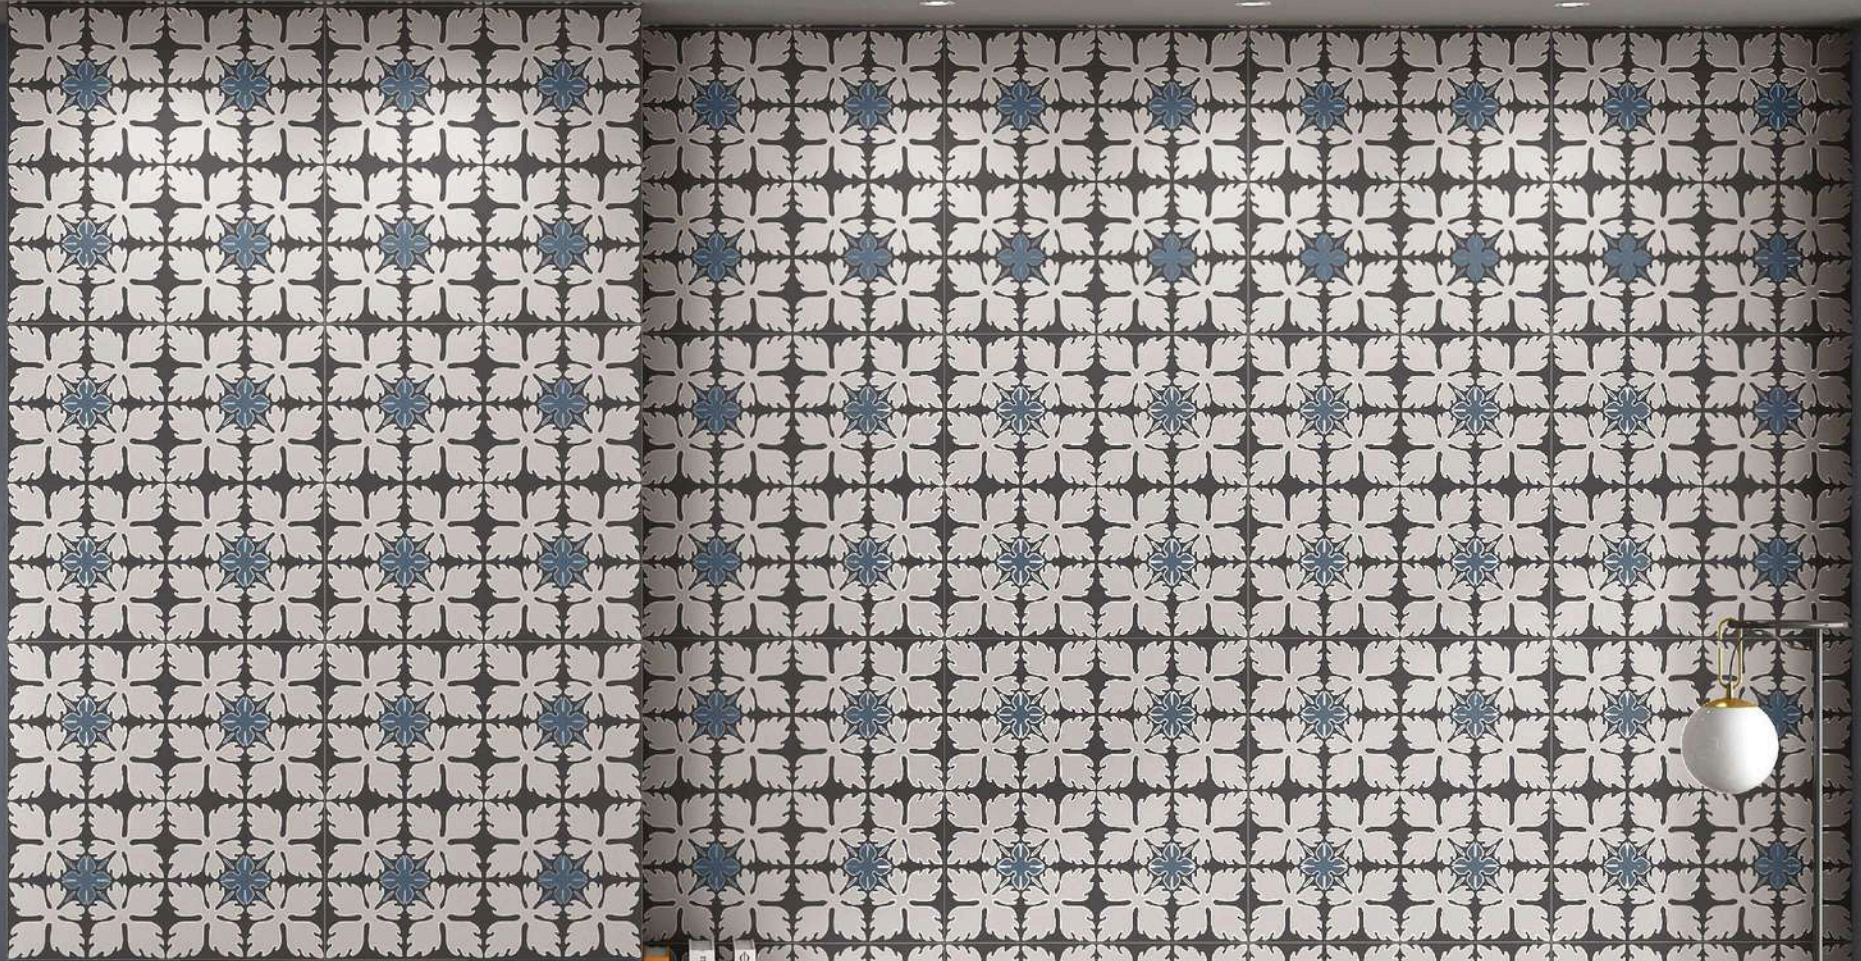

GLAZED
VITRIFIED TILES

600X600MM
CARVING

MOROCRAFT
COLLECTION

1 Random

Bissaza

GLAZED
VITRIFIED TILES

600X600MM
CARVING

MOROCRAFT
COLLECTION