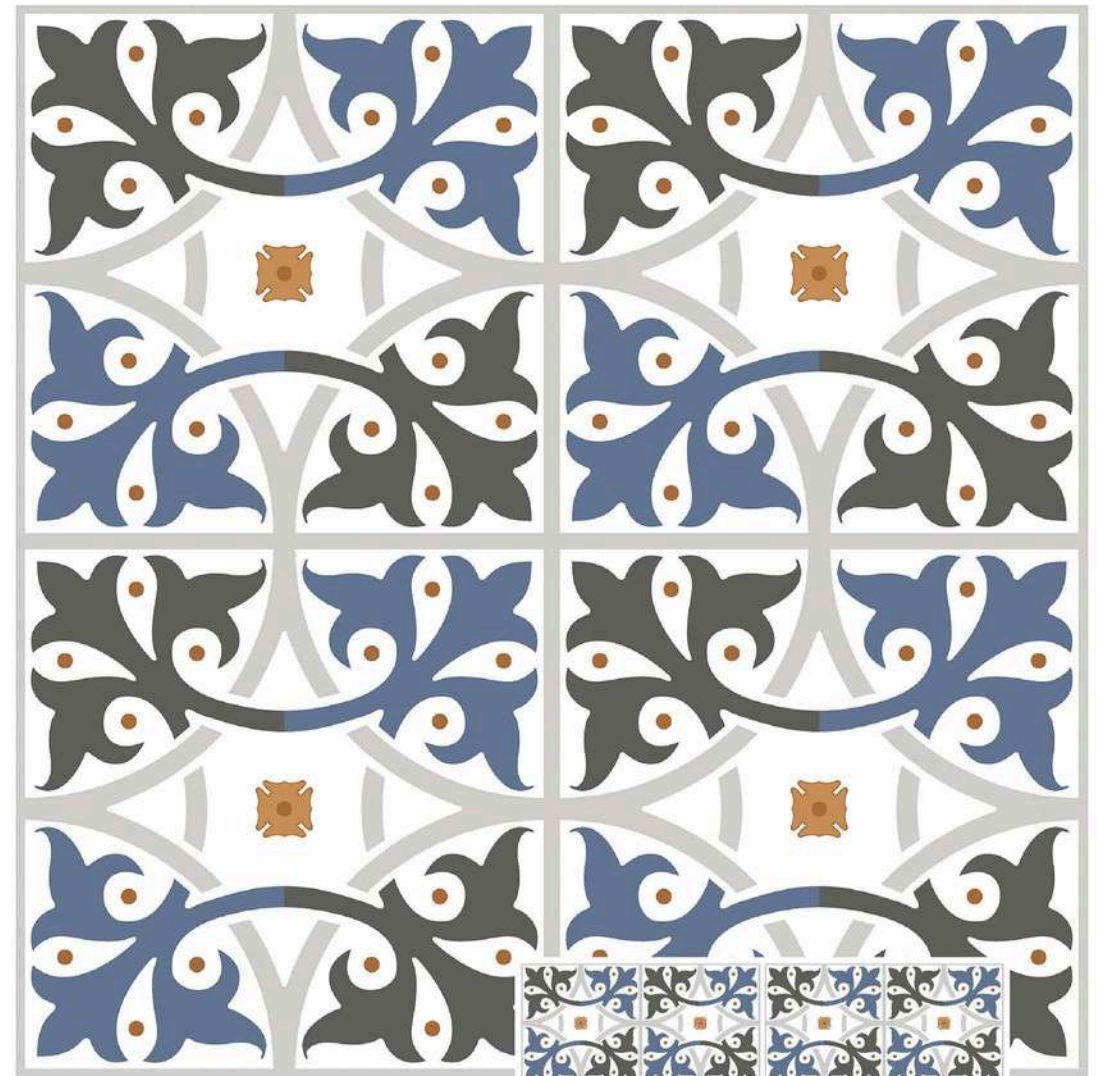

2 Random

Disney Azure

GLAZED
VITRIFIED TILES

600X600MM
CARVING

MOROCRAFT
COLLECTION

1 Random

Dolce Grigio

GLAZED
VITRIFIED TILES