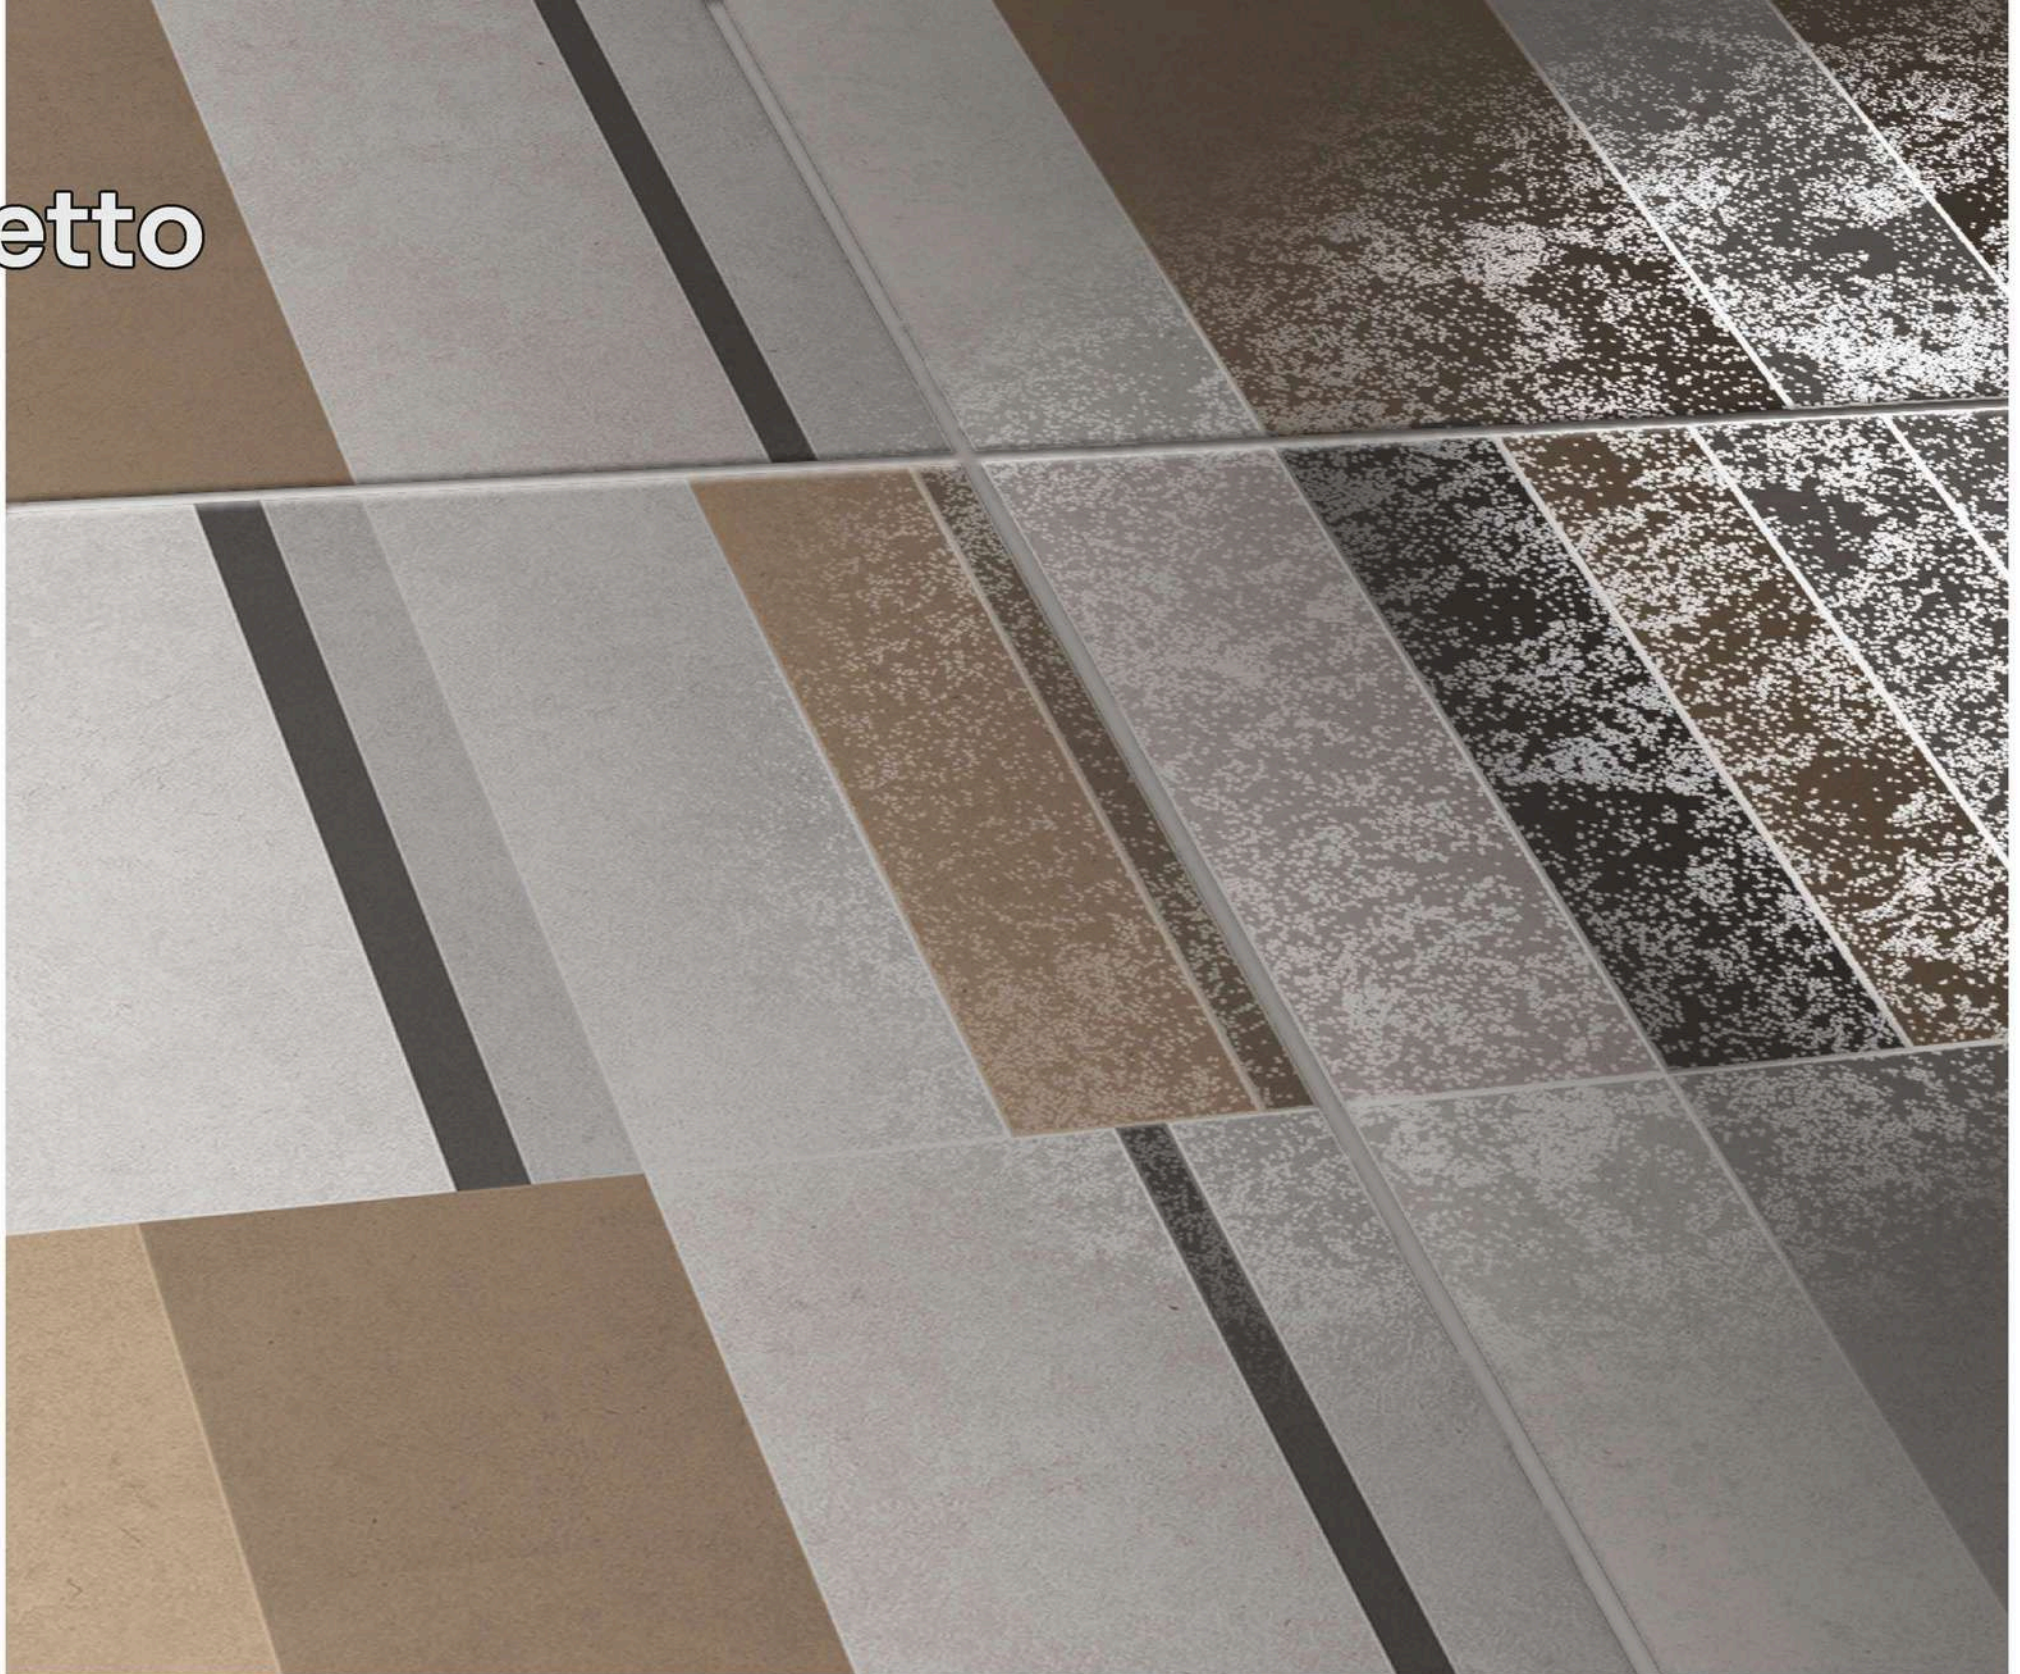

Confetto

Anti-bacterial

Scratch Resistant

Abrasion Resistant