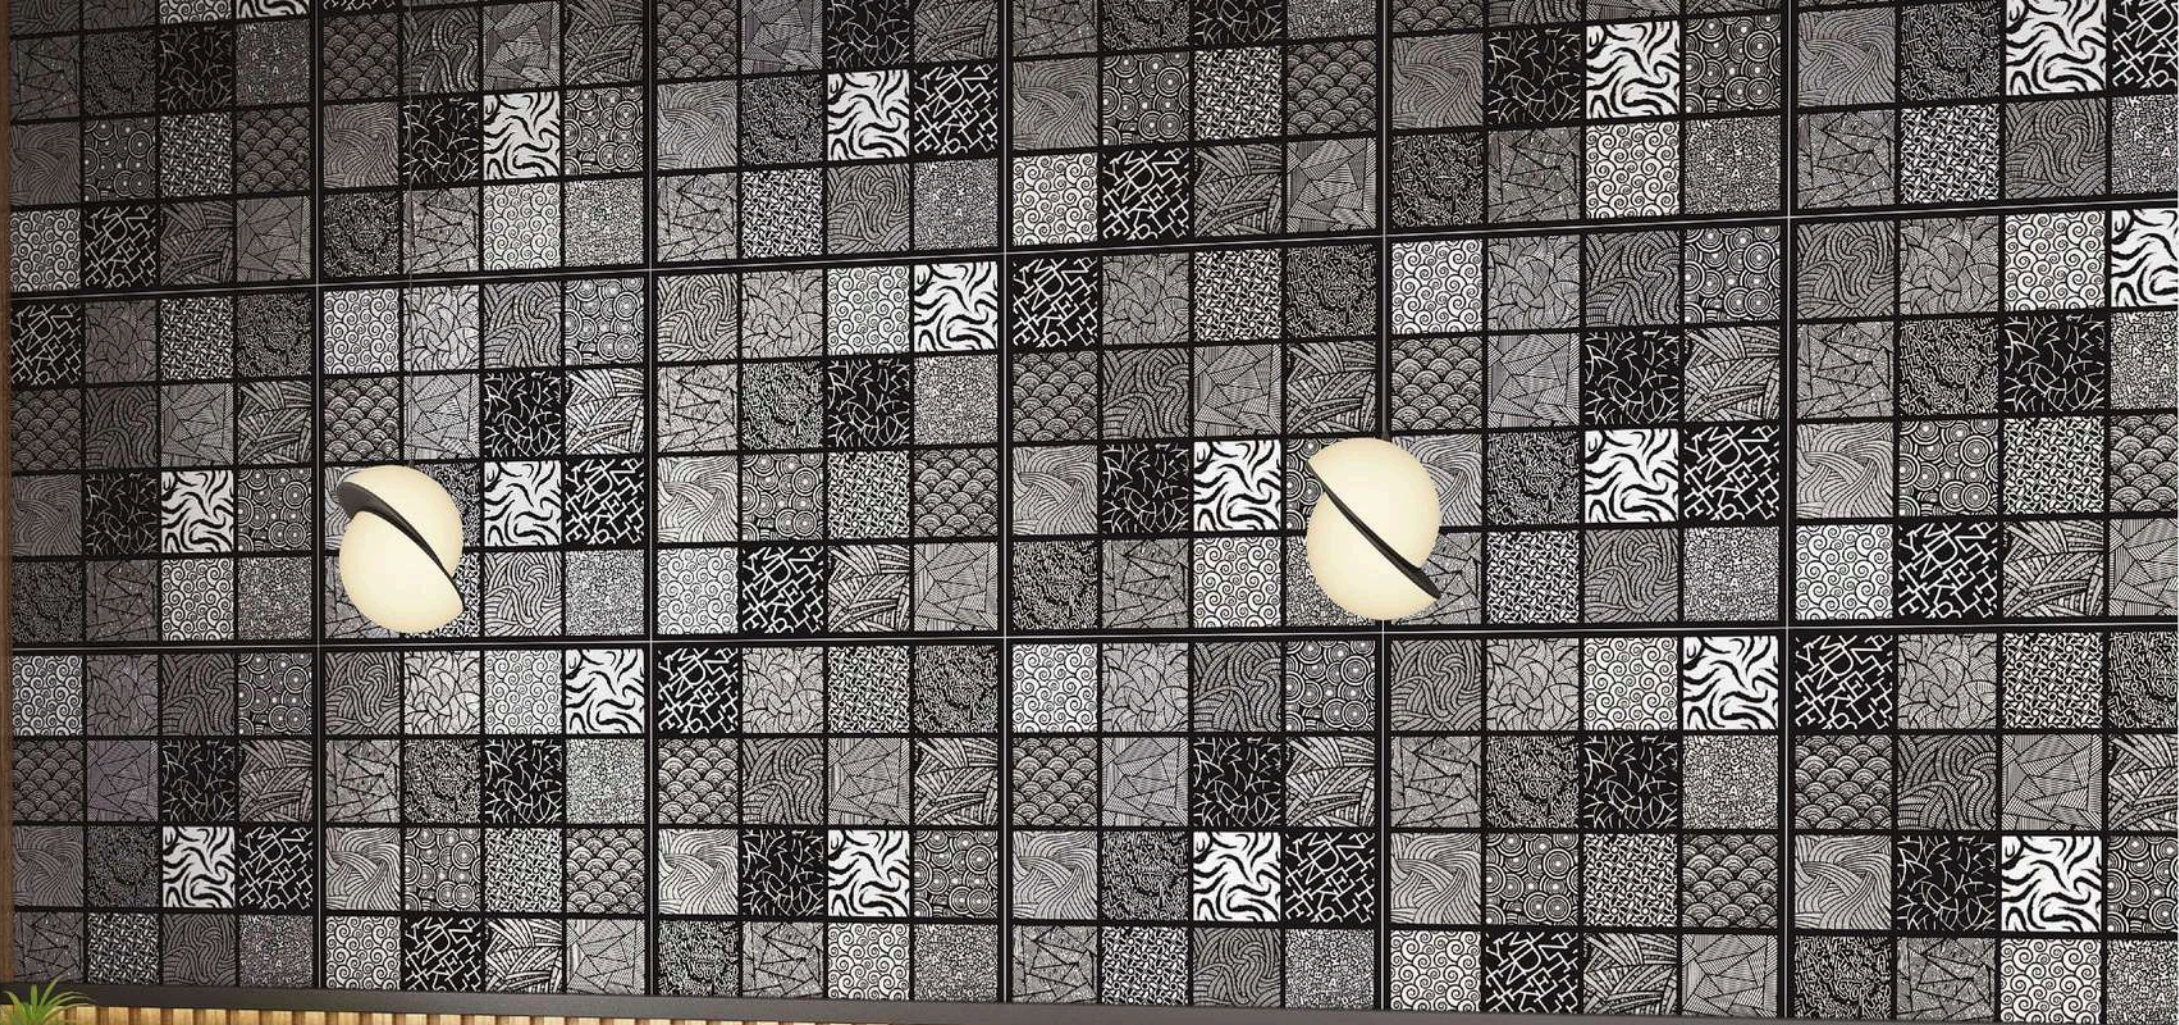

GLAZED
VITRIFIED TILES

600X600MM
CARVING

MOROCRAFT
COLLECTION

3 Random

Best
times
THE
SUN
to
drink
WITH
FRIENDS

Monarch White

GLAZED
VITRIFIED TILES

600X600MM
CARVING

MOROCRAFT
COLLECTION

3 Random

Motif Azure

GLAZED
VITRIFIED TILES

600X600MM
CARVING

MOROCRAFT
COLLECTION

3 Random

Opera Hexa