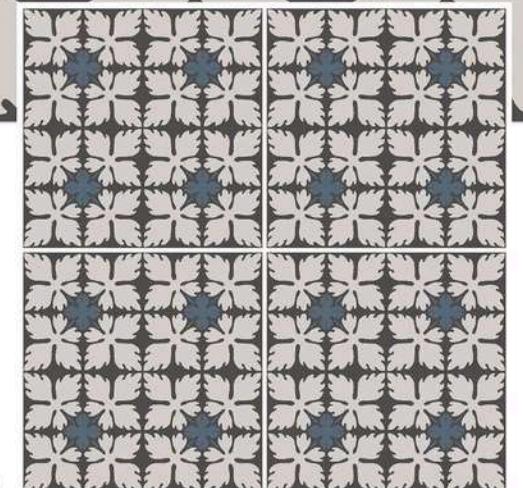

Autumn Graphite

GLAZED
VITRIFIED TILES

600X600MM
CARVING

MOROCRAFT
COLLECTION

1 Random