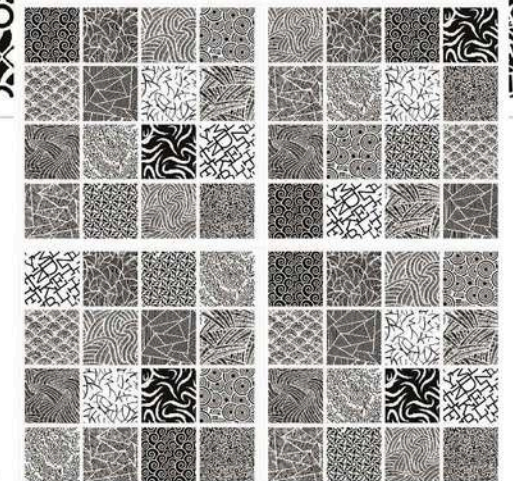

MOROCRAFT
COLLECTION

1 Random

Mistero Green

GLAZED
VITRIFIED TILES

600X600MM
CARVING

MOROCRAFT
COLLECTION

1 Random

Monarch Black

GLAZED
VITRIFIED TILES

600X600MM
CARVING

MOROCRAFT
COLLECTION

3 Random

Best
times
THE
SUN
to
drink
WITH
FRIENDS

Monarch White

GLAZED
VITRIFIED TILES

600X600MM
CARVING

MOROCRAFT
COLLECTION

3 Random

Motif Azure

GLAZED
VITRIFIED TILES

600X600MM
CARVING

MOROCRAFT
COLLECTION

3 Random

Opera Hexa