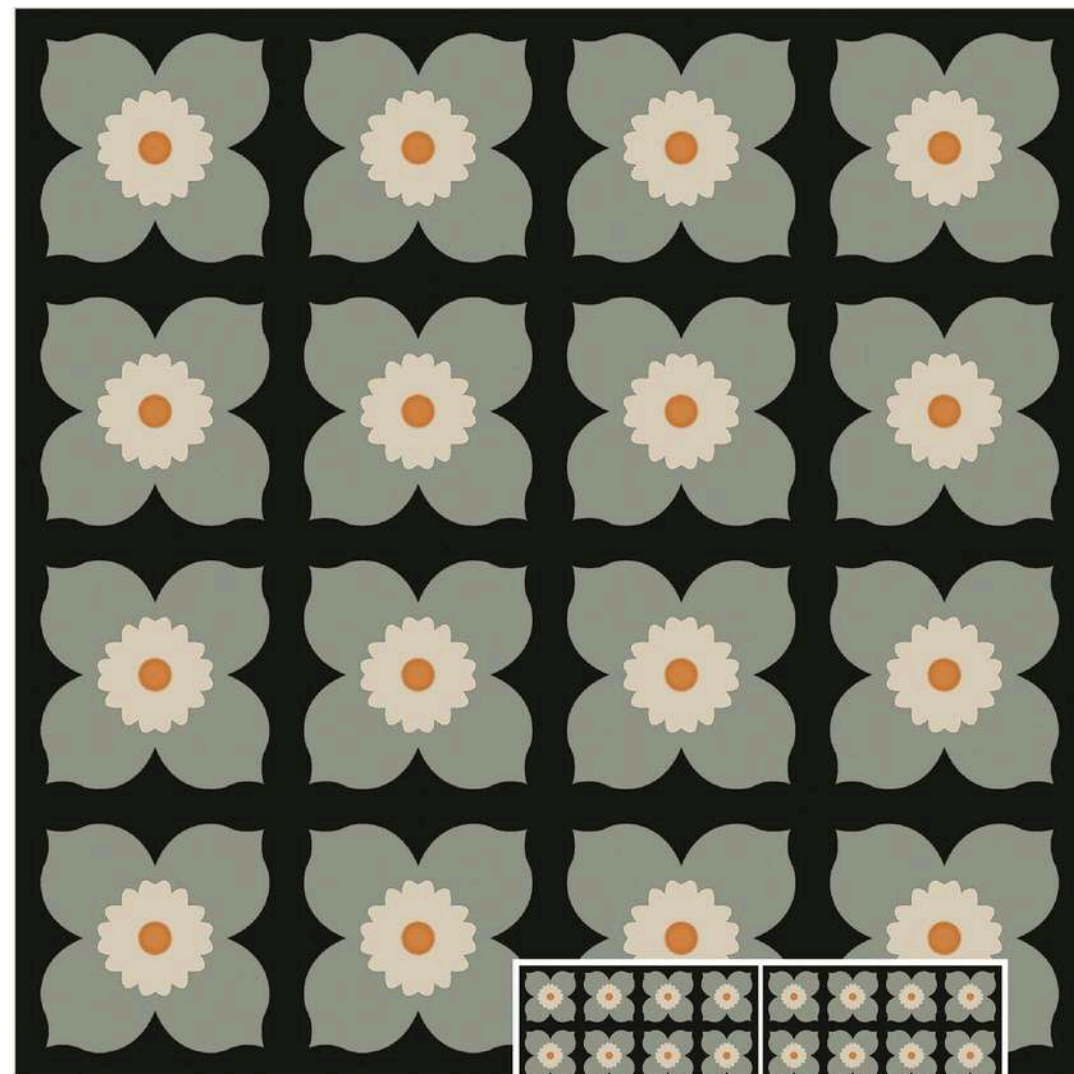

1 Random

Florence Green

GLAZED
VITRIFIED TILES

600X600MM
CARVING

MOROCRAFT
COLLECTION

1 Random

Floriana Black

GLAZED
VITRIFIED TILES