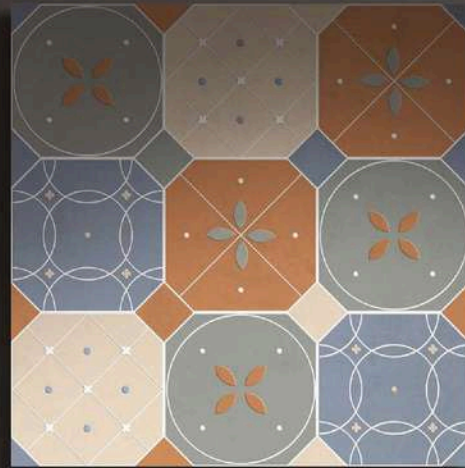

MOROCRAFT

COLLECTION

Available in the following sizes
300*600 mm 600*1200 mm
600*600 mm

MAKING
FLOORING
FIT FOR
THE FUTURE

MOROCRAFT
COLLECTION

MOROCRAFT

COLLECTION

Our collection is the epitome of intricate patterns that come in captivating colors. It comes in a range of different ornamental patterns in carving finish that suit every taste and become a perfect choice for every space.