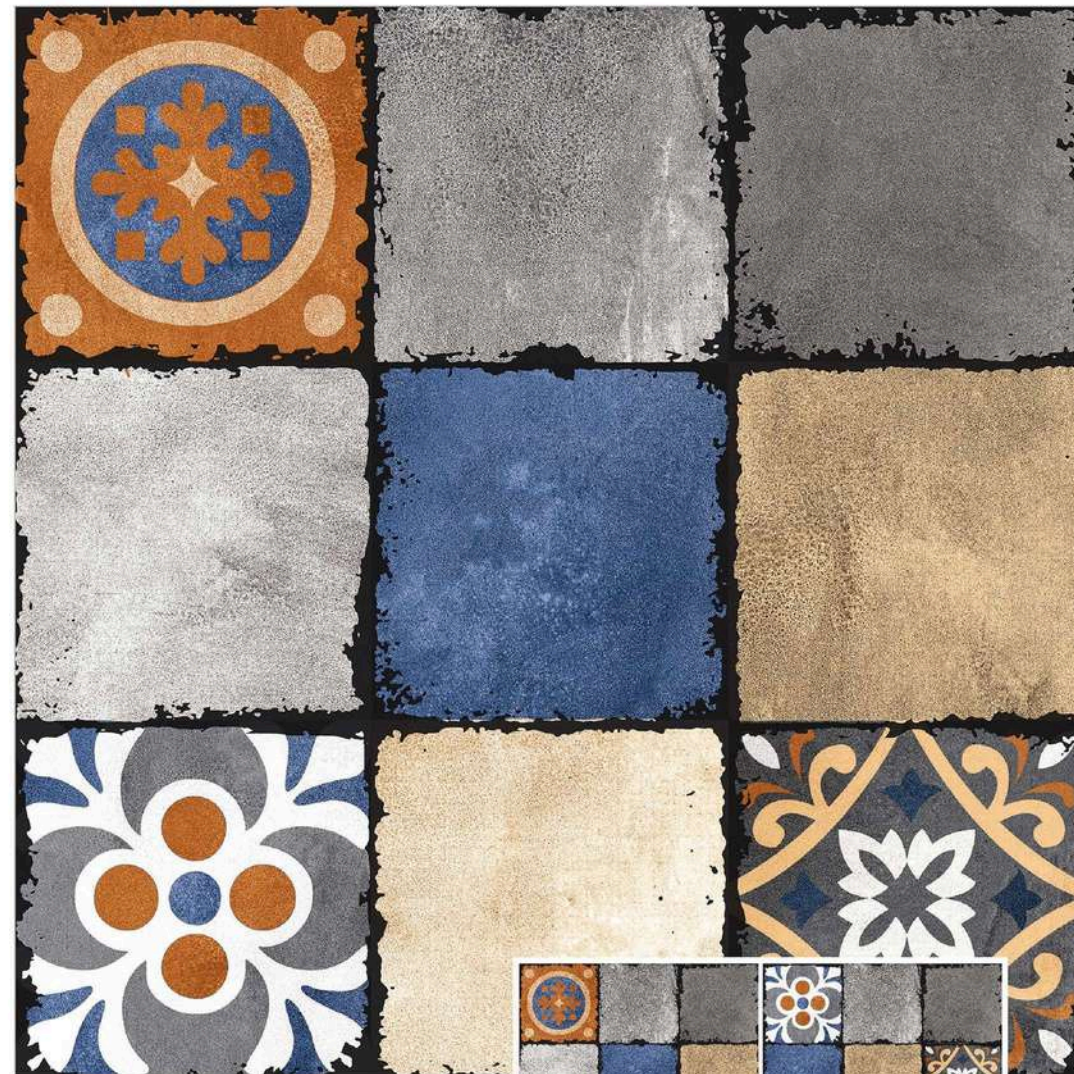

Canyon Multi

GLAZED
VITRIFIED TILES

600X600MM
CARVING

MOROCRAFT
COLLECTION

3 Random