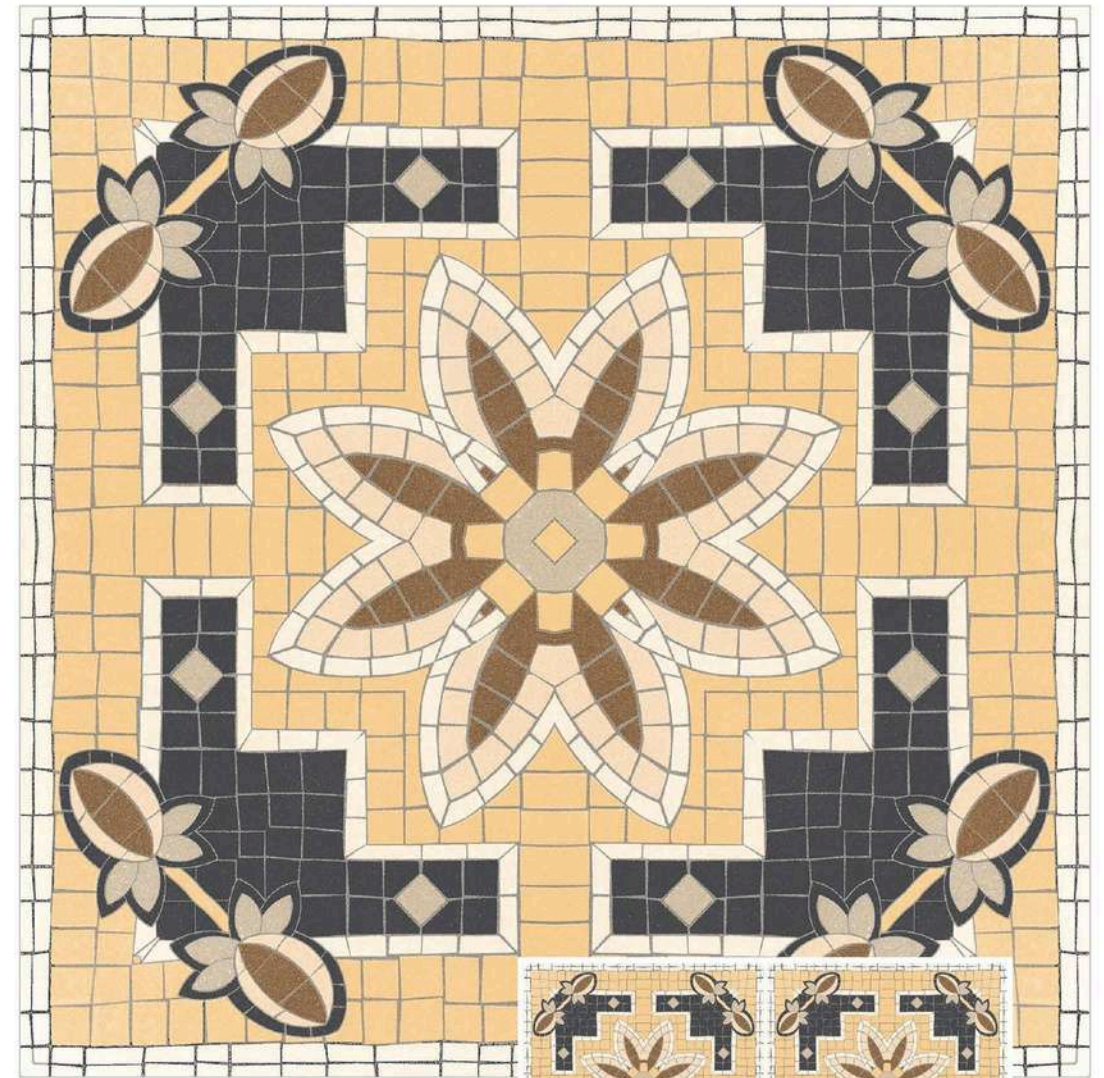

GLAZED
VITRIFIED TILES

600X600MM
CARVING

MOROCRAFT
COLLECTION

1 Random

Bissaza

GLAZED
VITRIFIED TILES

600X600MM
CARVING

MOROCRAFT
COLLECTION