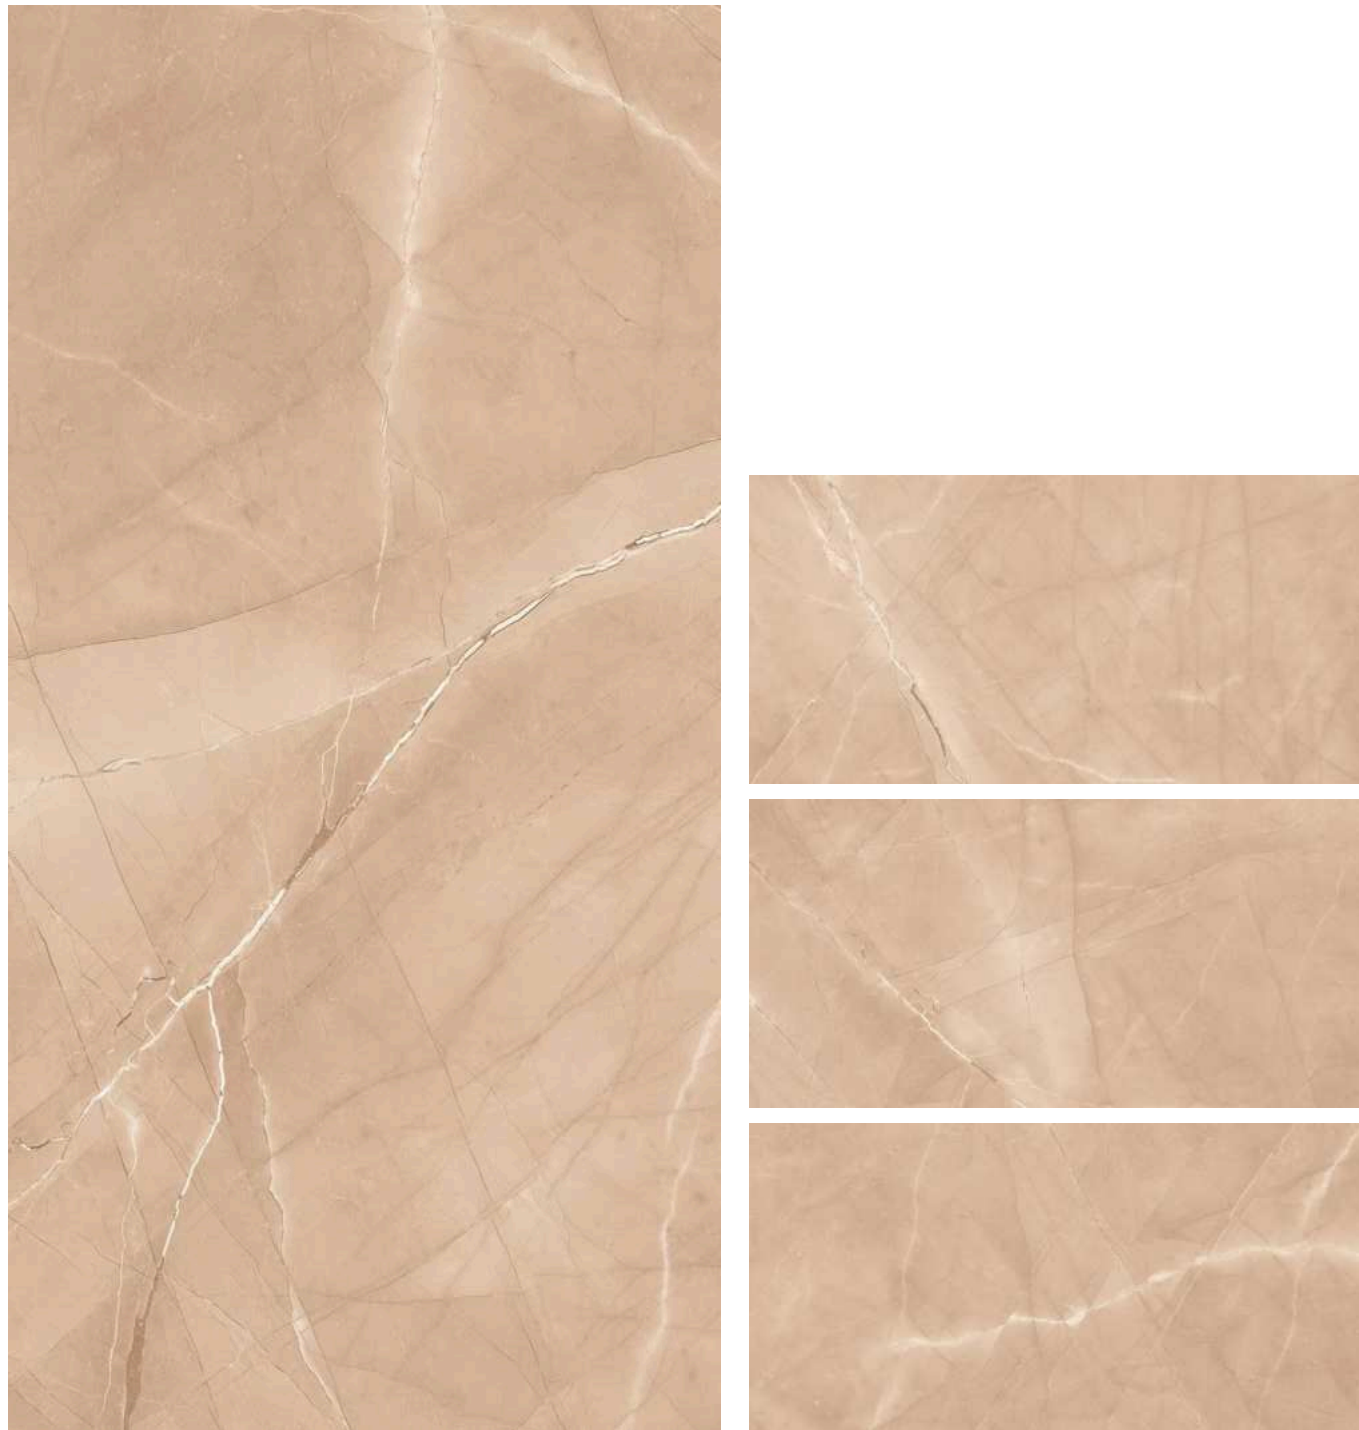

4 RANDOMS

Melodi Pulpis Beige