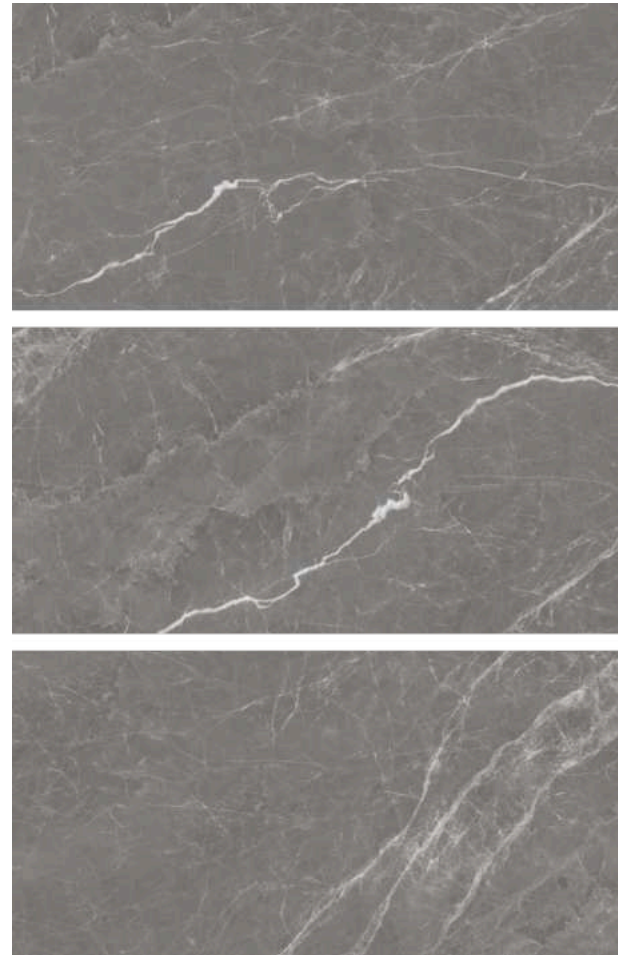

Zero Maintenance

Easy to Clean

Size - 60x120cm  
Surface - Glossy

**Lenoz Verde  
& Lilac White**

4 RANDOMS

Lenoz Verde

-  Low Water Absorption
-  Frost Resistant
-  Chemical Resistant
-  Zero Maintenance
-  Easy to Clean