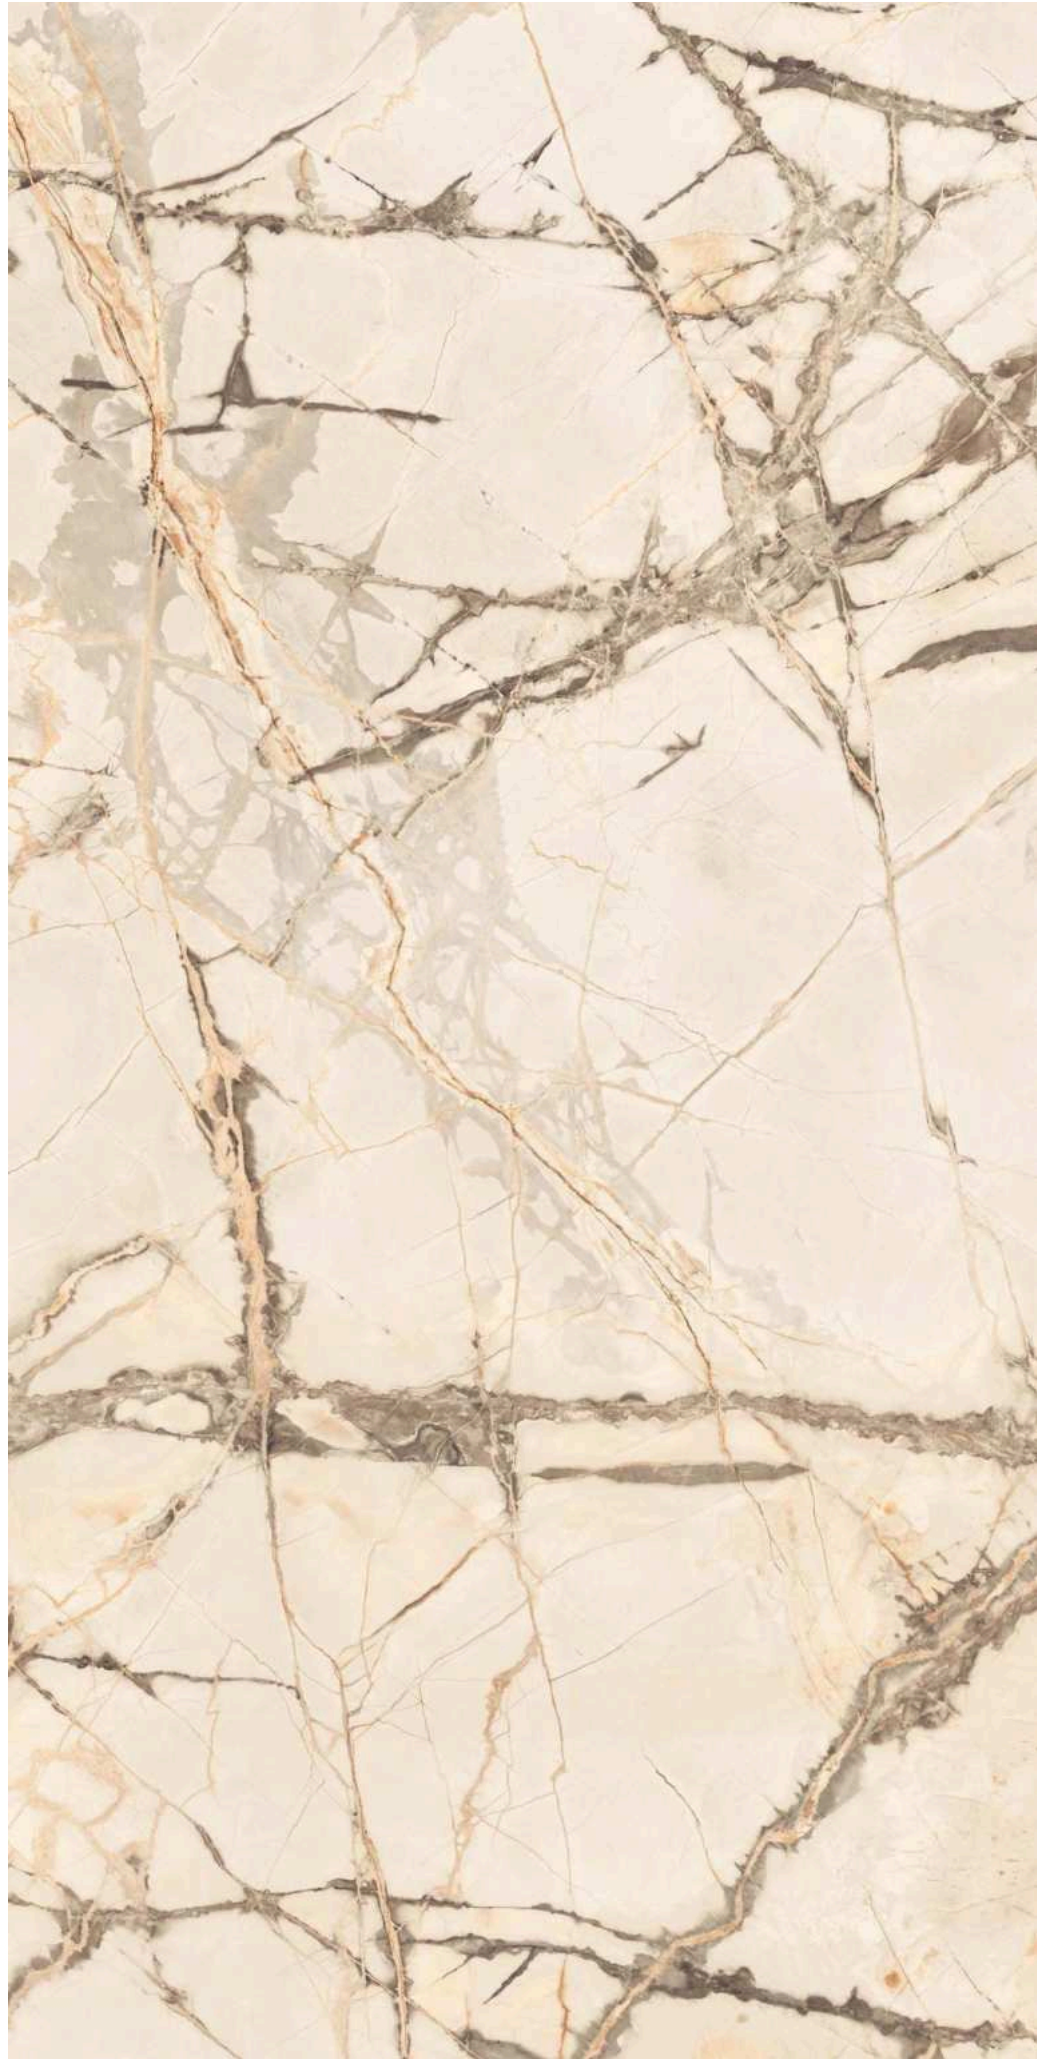

# Rmosa Natural

Size - 60x120cm  
Surface - Glossy