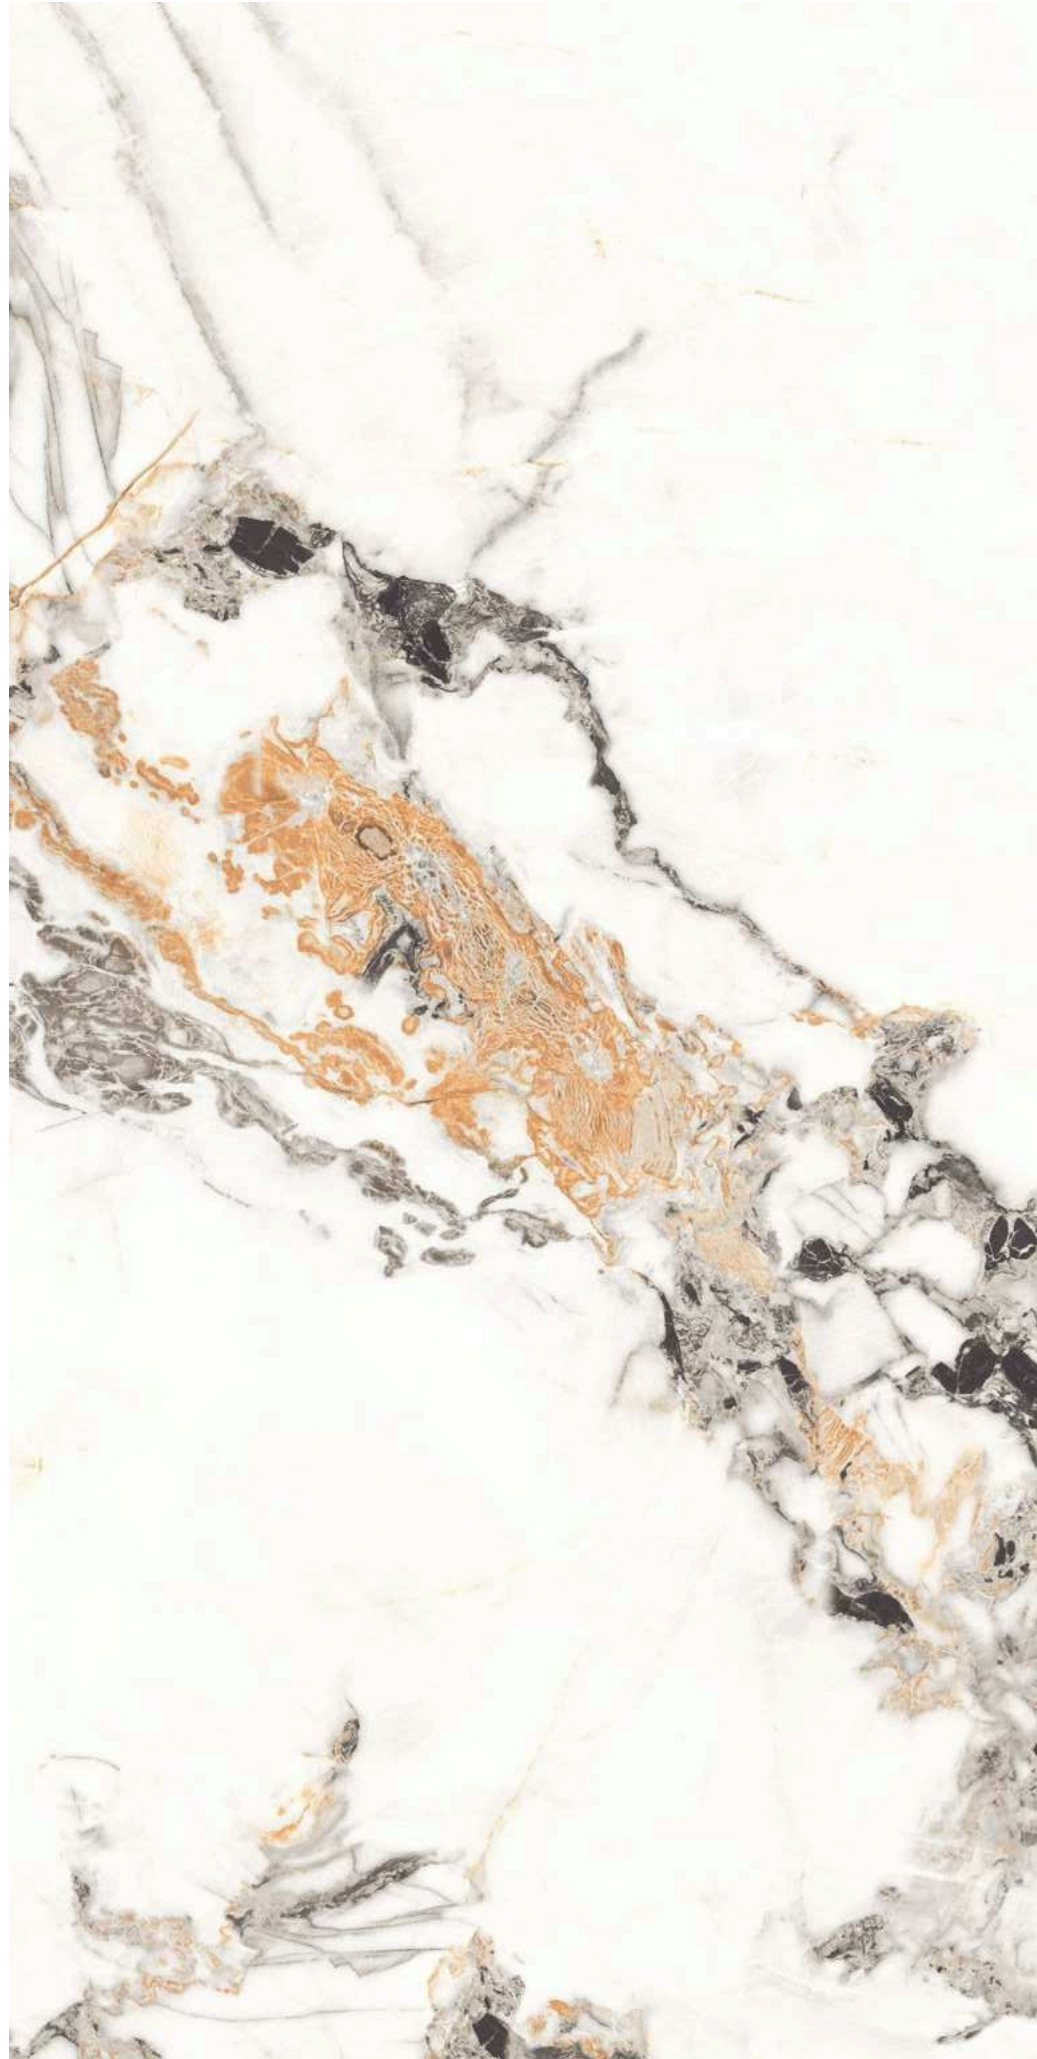

Mothica Natural

[Back To Index](#)

6 RANDOMS

Low Water Absorption

Frost Resistant

Chemical Resistant

Zero Maintenance

Easy to Clean