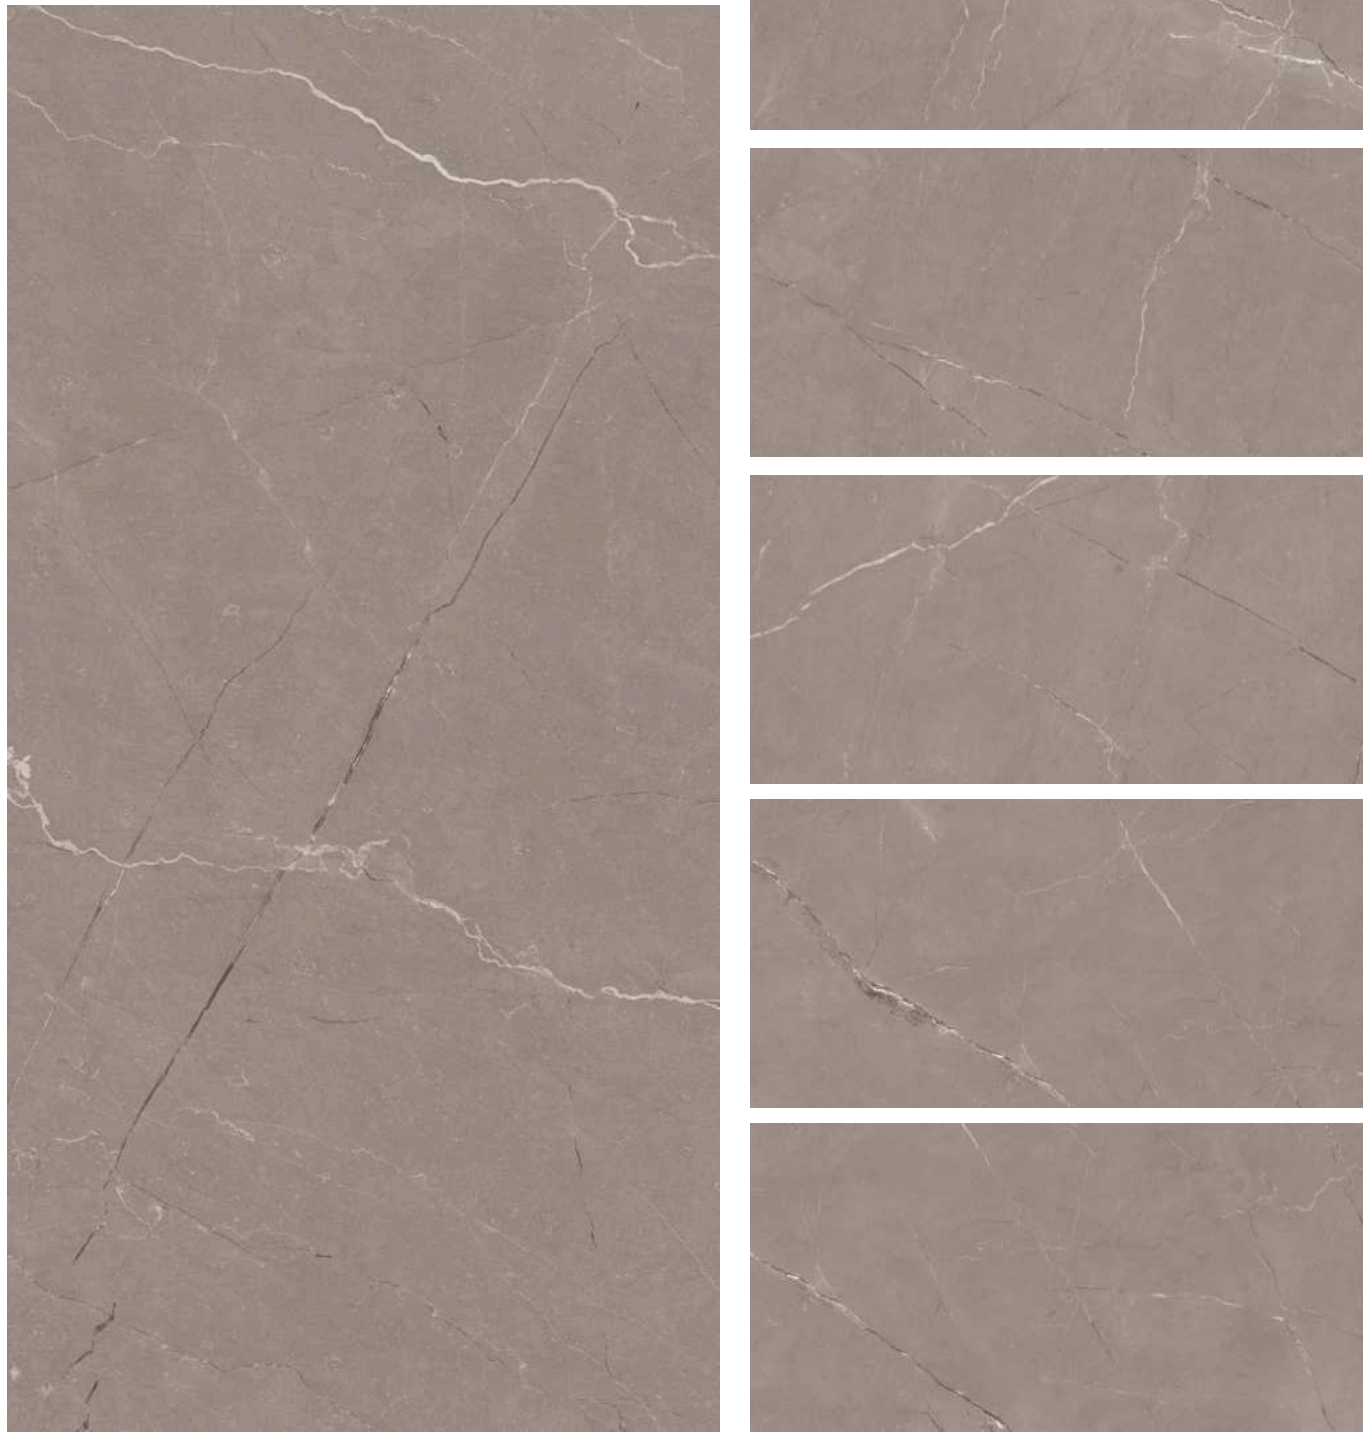

# Pulpis Bianco

-  Low Water Absorption
-  Frost Resistant
-  Chemical Resistant
-  Zero Maintenance
-  Easy to Clean

Size - 60x120cm  
Surface - Glossy

**Pulpis Taupe  
& Crema**

6 RANDOMS