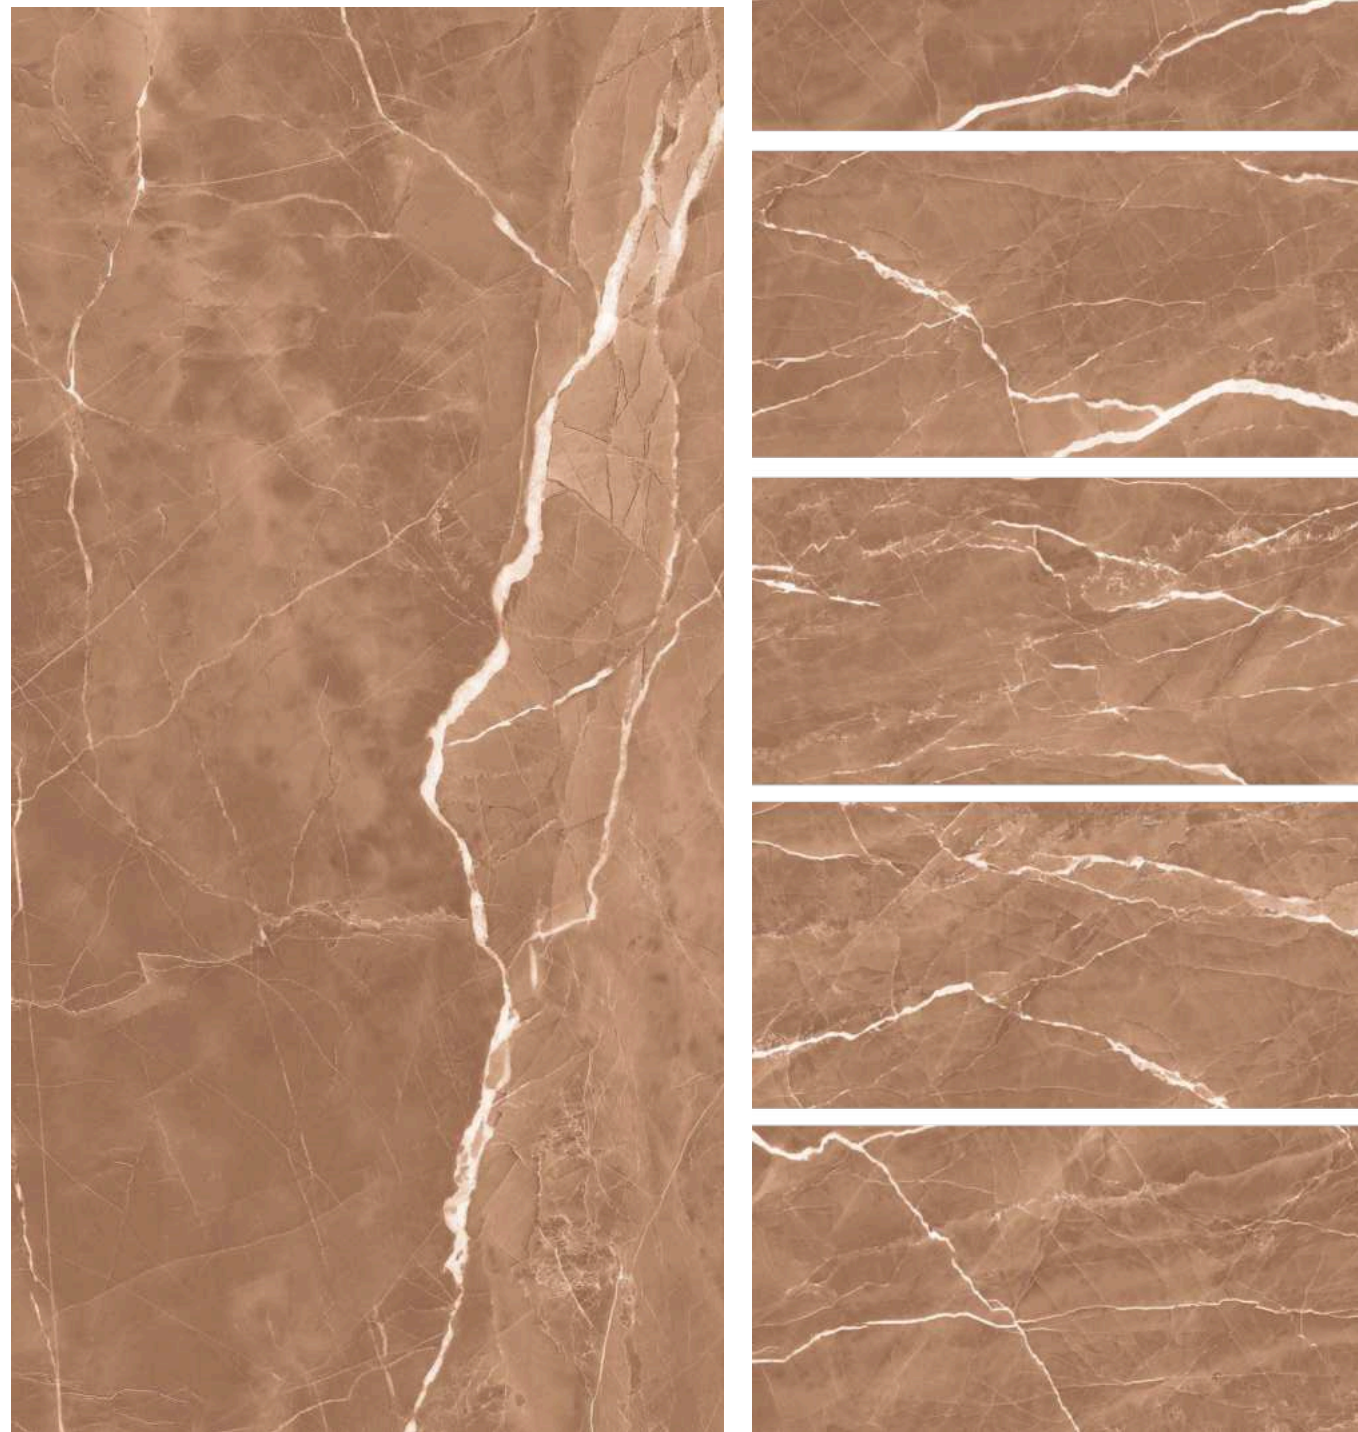

8 RANDOMS

Ramper Bronze

- Low Water Absorption
- Frost Resistant
- Chemical Resistant
- Zero Maintenance
- Easy to Clean

8 RANDOMS

Ramper Crema

- Low Water Absorption
- Frost Resistant
- Chemical Resistant
- Zero Maintenance
- Easy to Clean