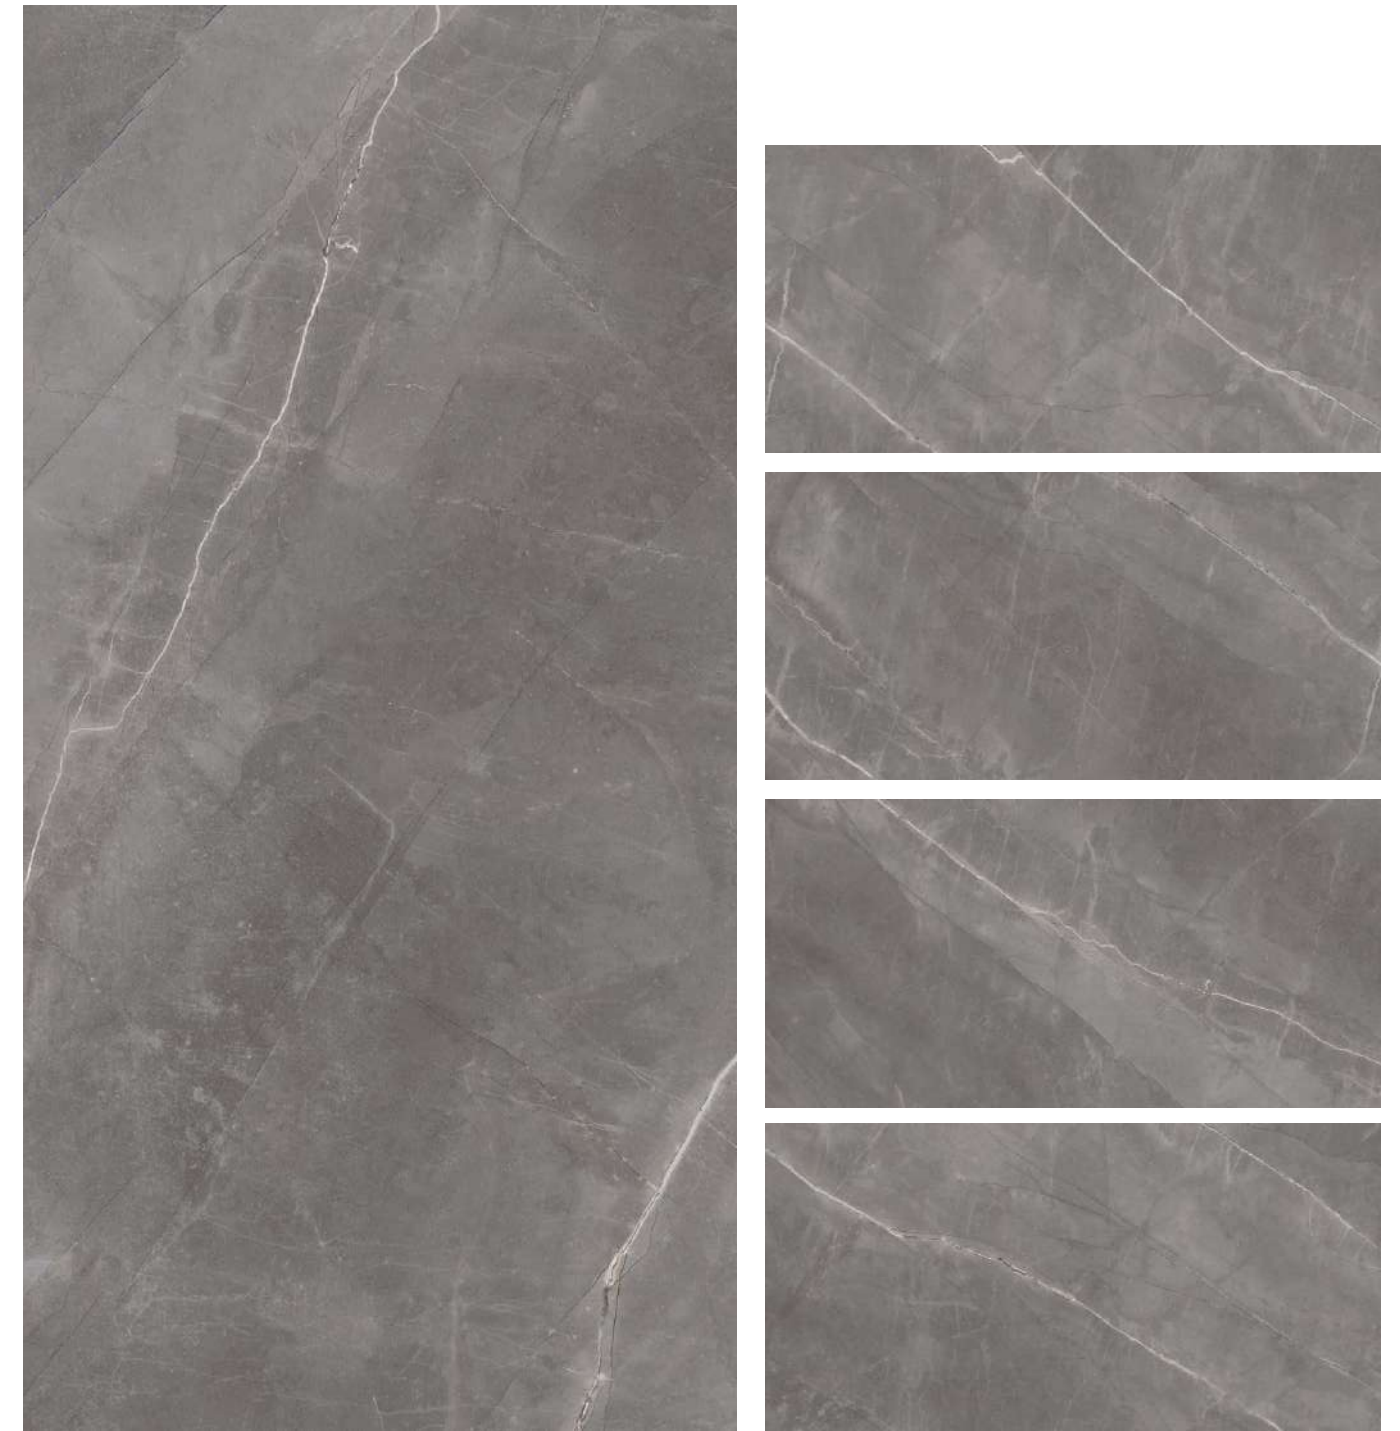

Size - 60x120cm
Surface - Glossy

Barselona Pulpis Grey & Dove

5 RANDOMS

Barcelona Pulpis Dove

-  Low Water Absorption
-  Frost Resistant
-  Chemical Resistant
-  Zero Maintenance
-  Easy to Clean

5 RANDOMS