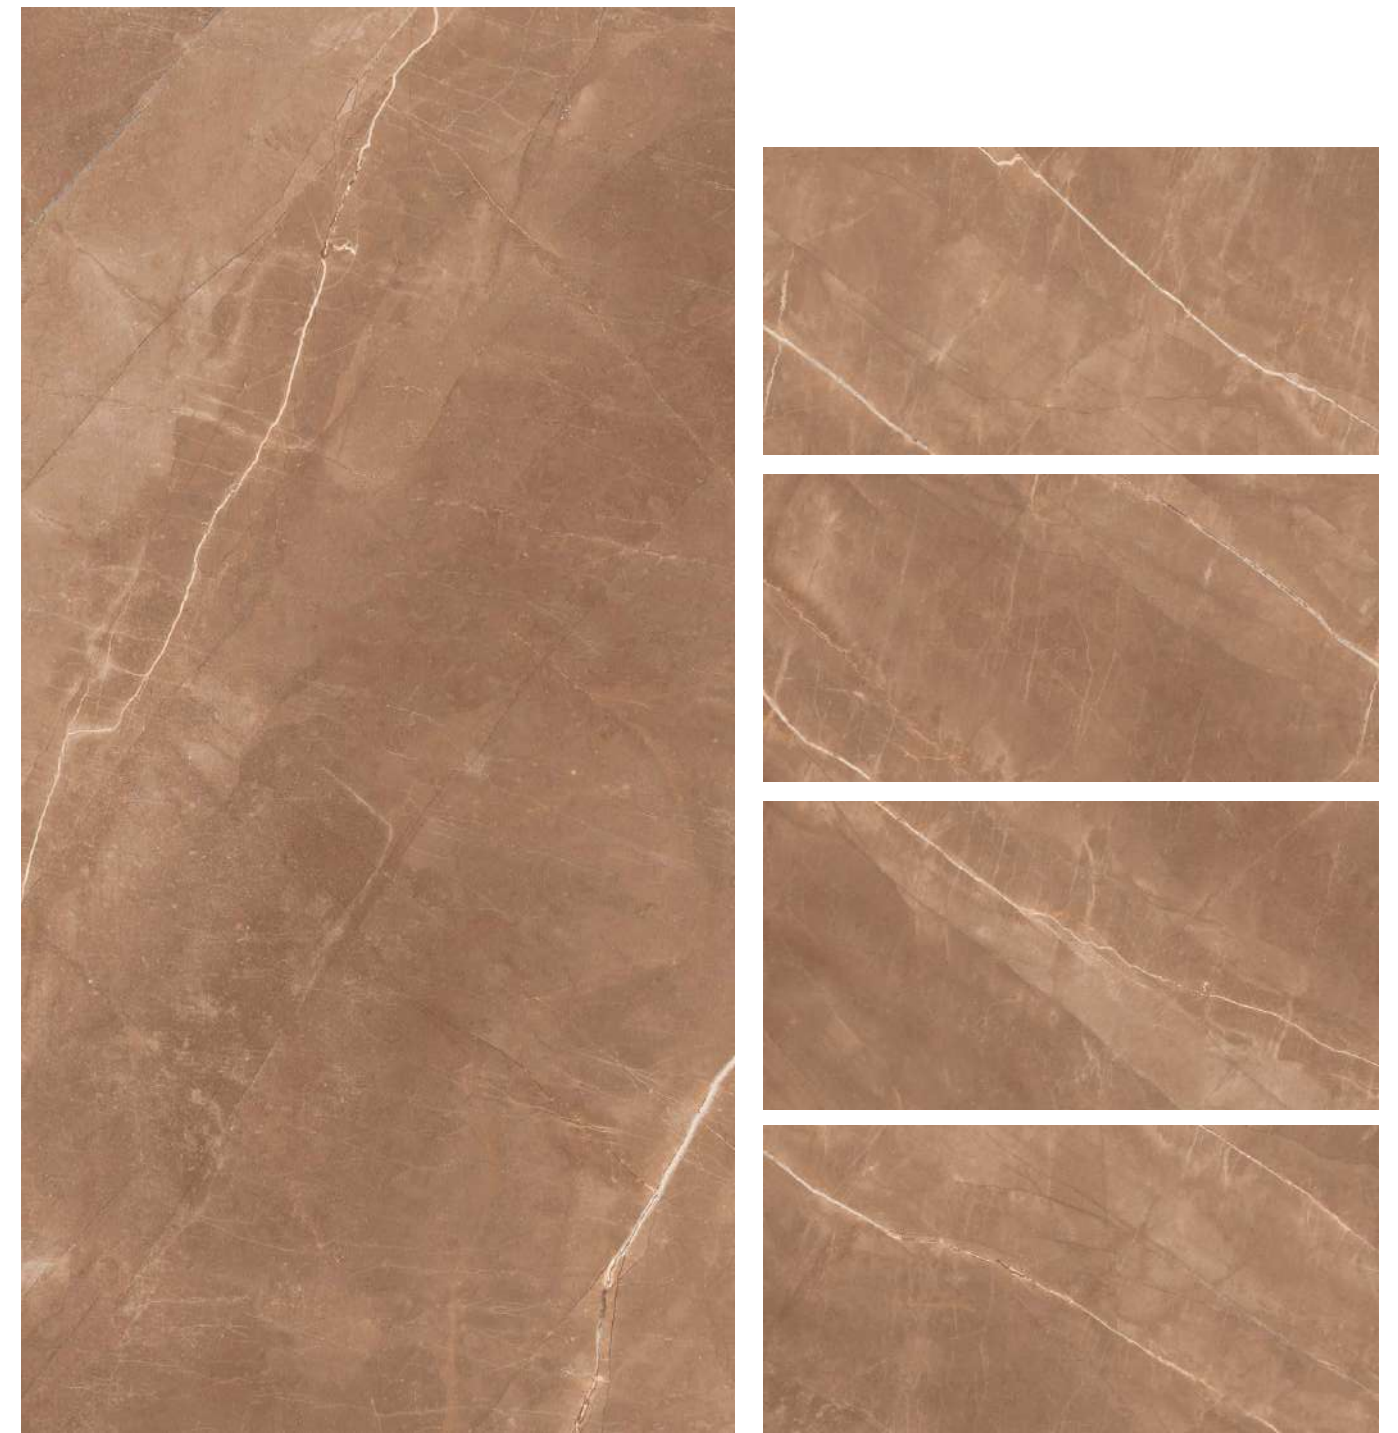

Barcelona Pulpis Crema

- Low Water Absorption
- Frost Resistant
- Chemical Resistant
- Zero Maintenance
- Easy to Clean

5 RANDOMS