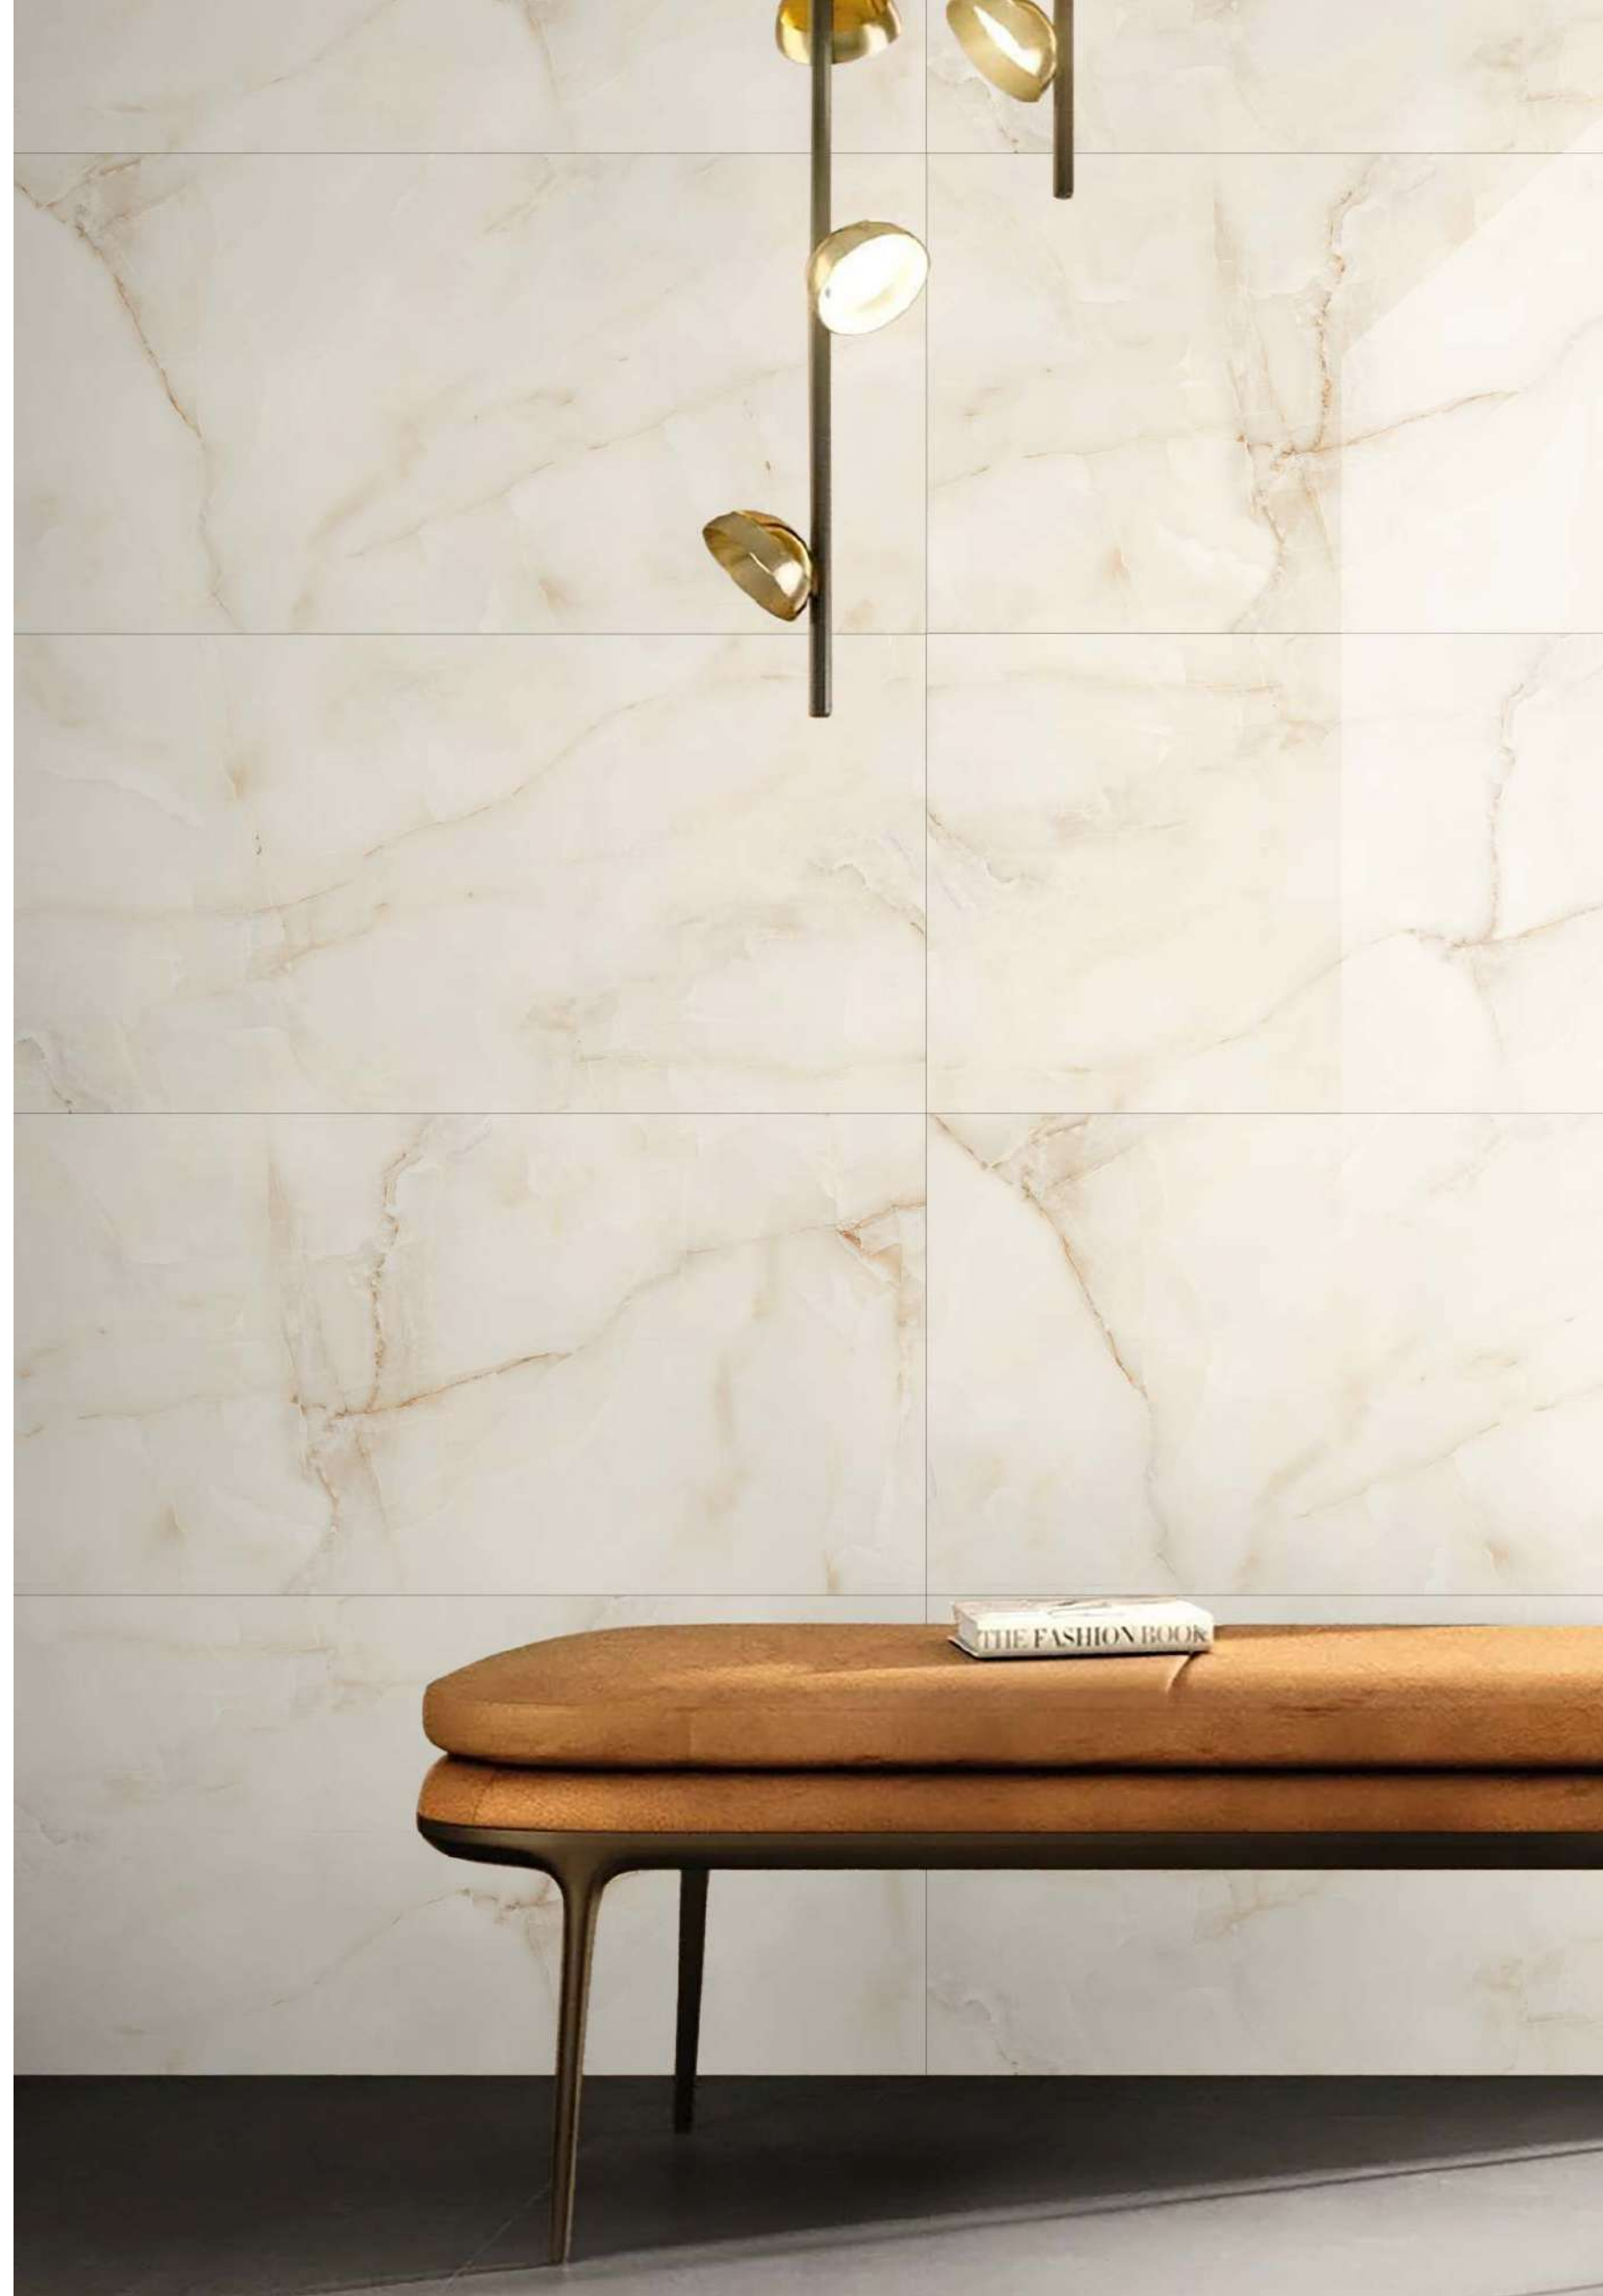

Zero Maintenance

Easy to Clean

Size - 60x120cm
Surface - Glossy

Acacia Beige

Acacia Beige

 [Back To Index](#)

6 RANDOMS

Low Water Absorption