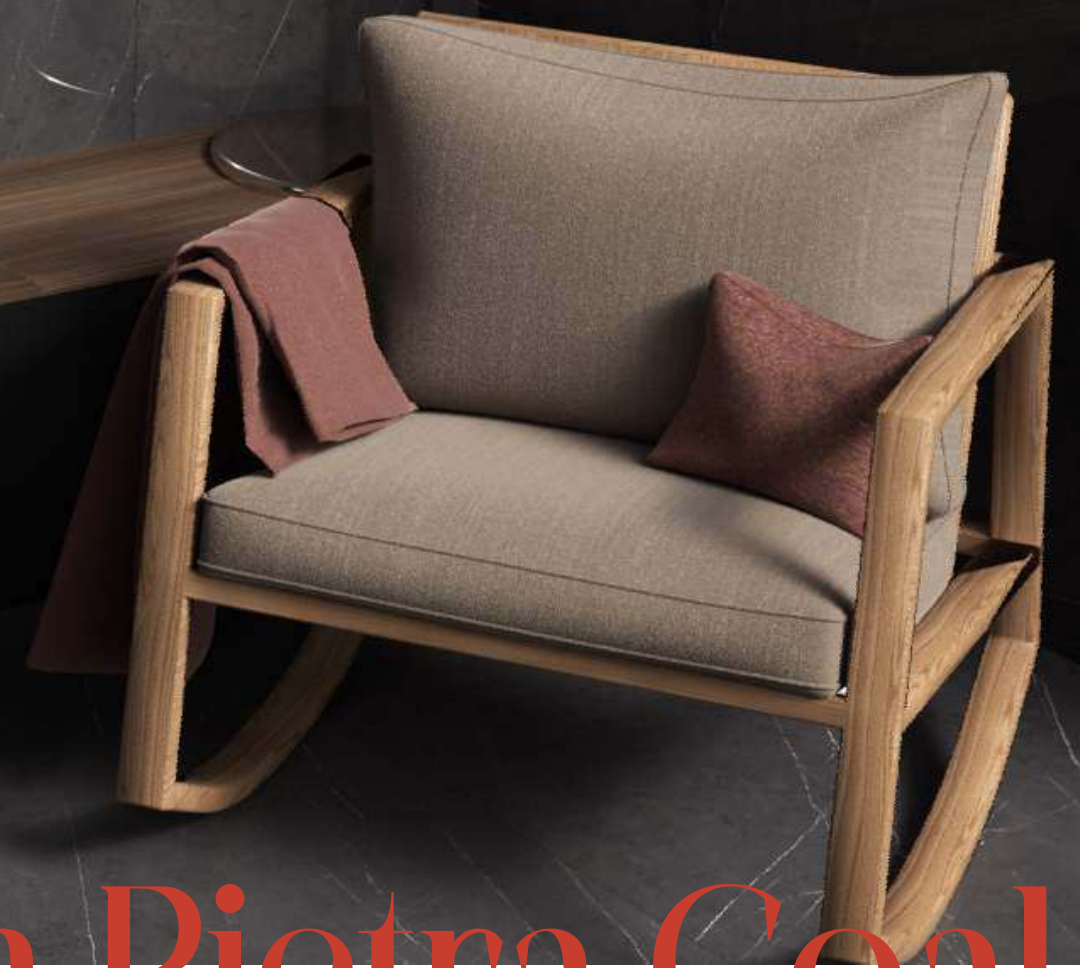

Feeling
Good

Feeling
Good

Esben Pietra Coal

Size - 60x120cm
Surface - Glossy