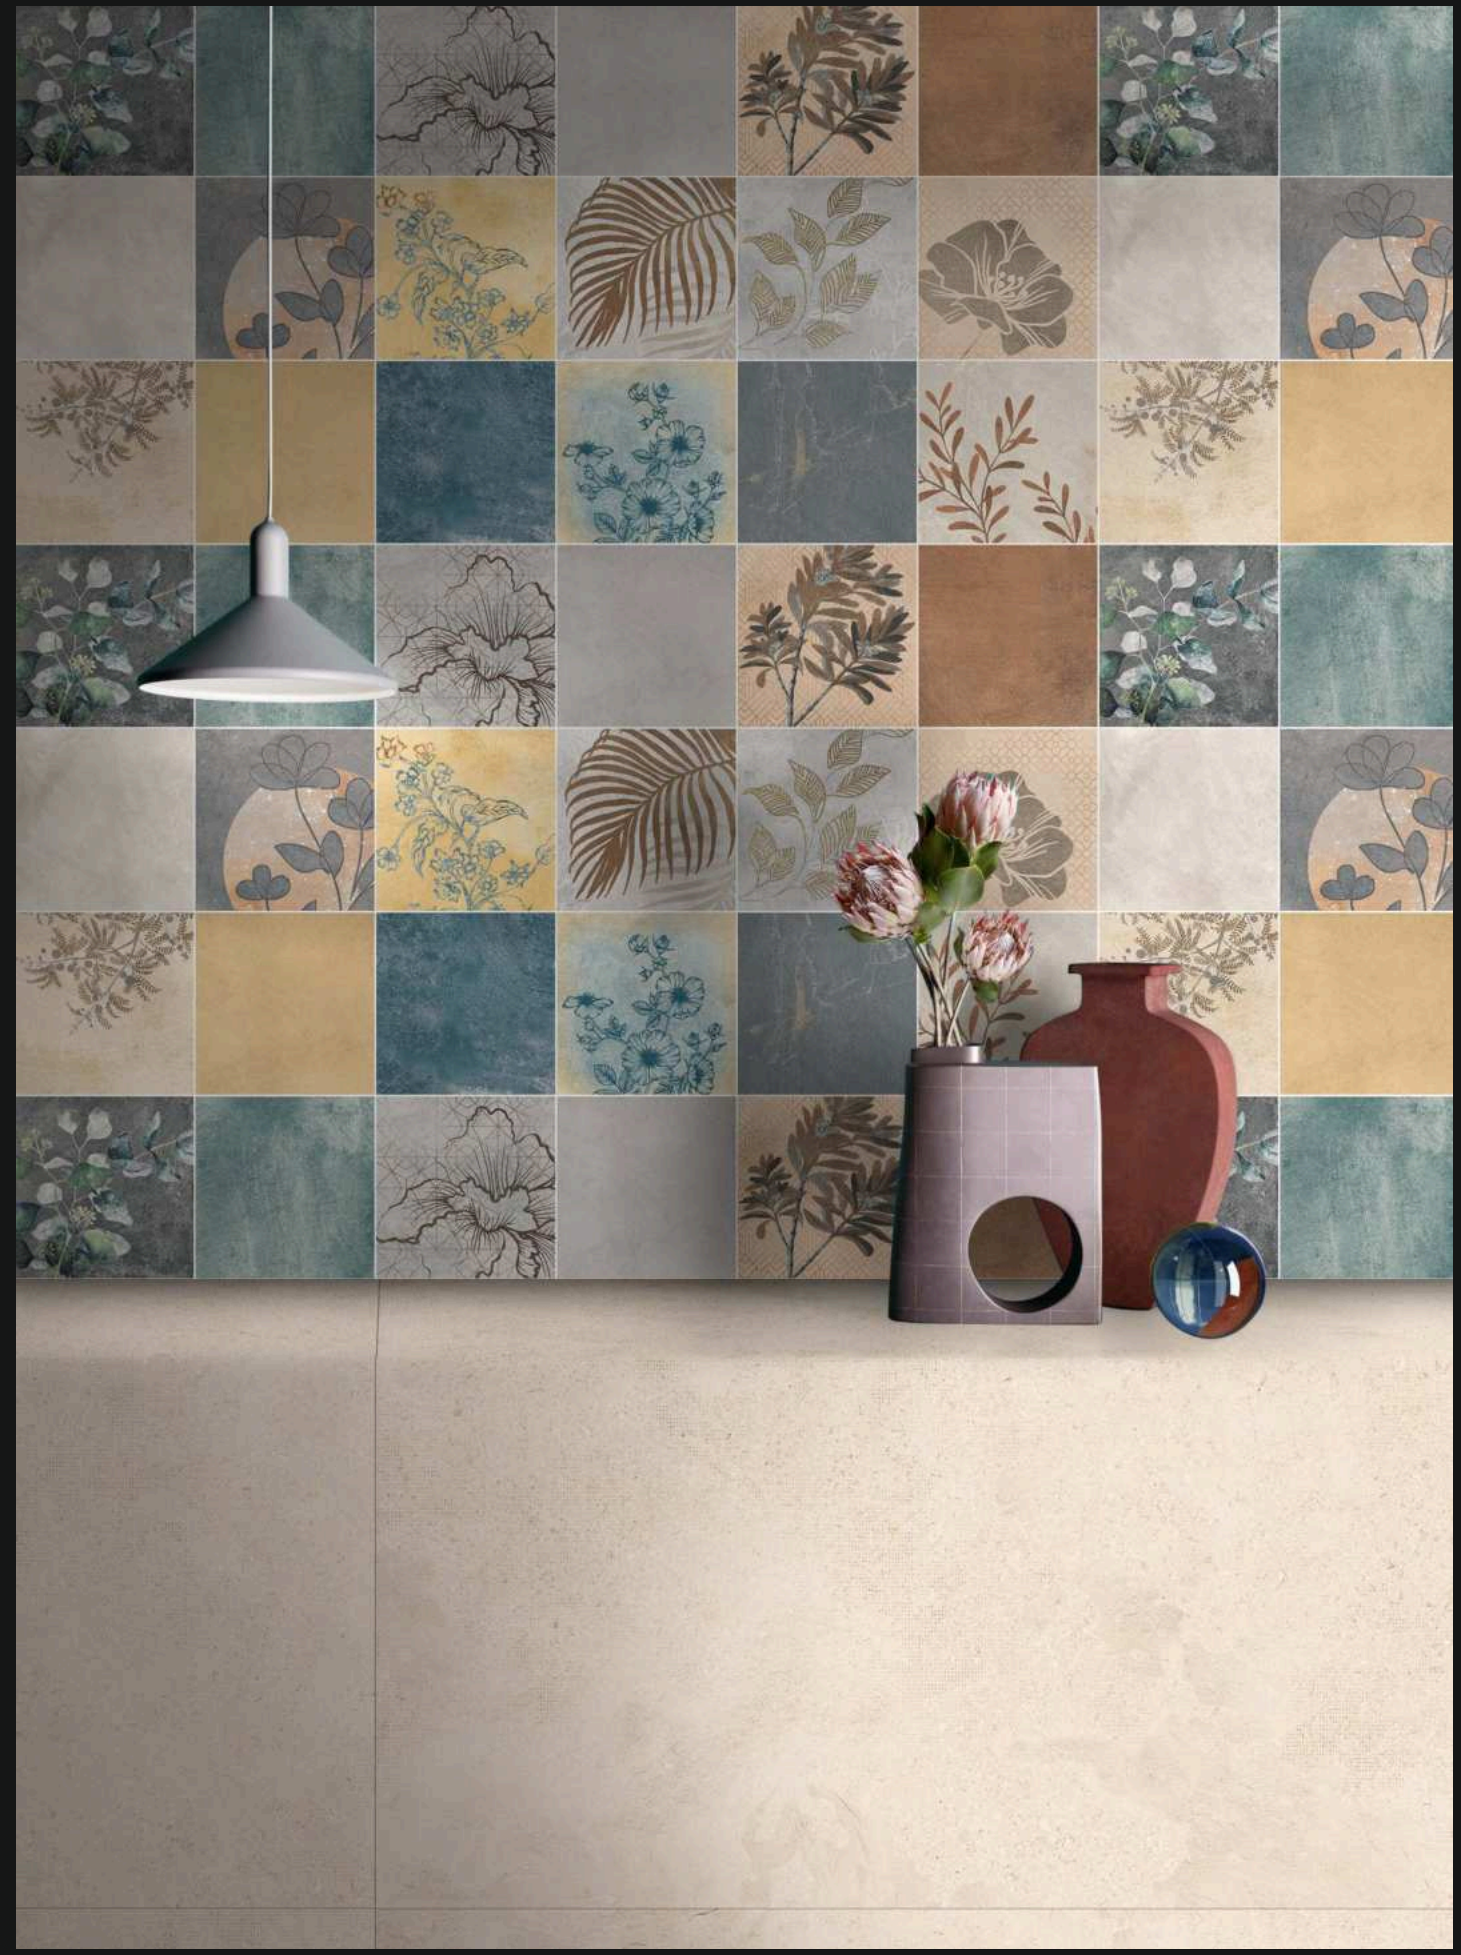

fiore Blue Decor

 **Back To Index**

Decorative tiles are the jewels of a room, adding sparkle and depth to the design.

Fiore Blue Cr

Fiore

CARVING
...Depiction of Art...

60x120
CM

Flowers In a world of imitation, **Mojack** tiles stand