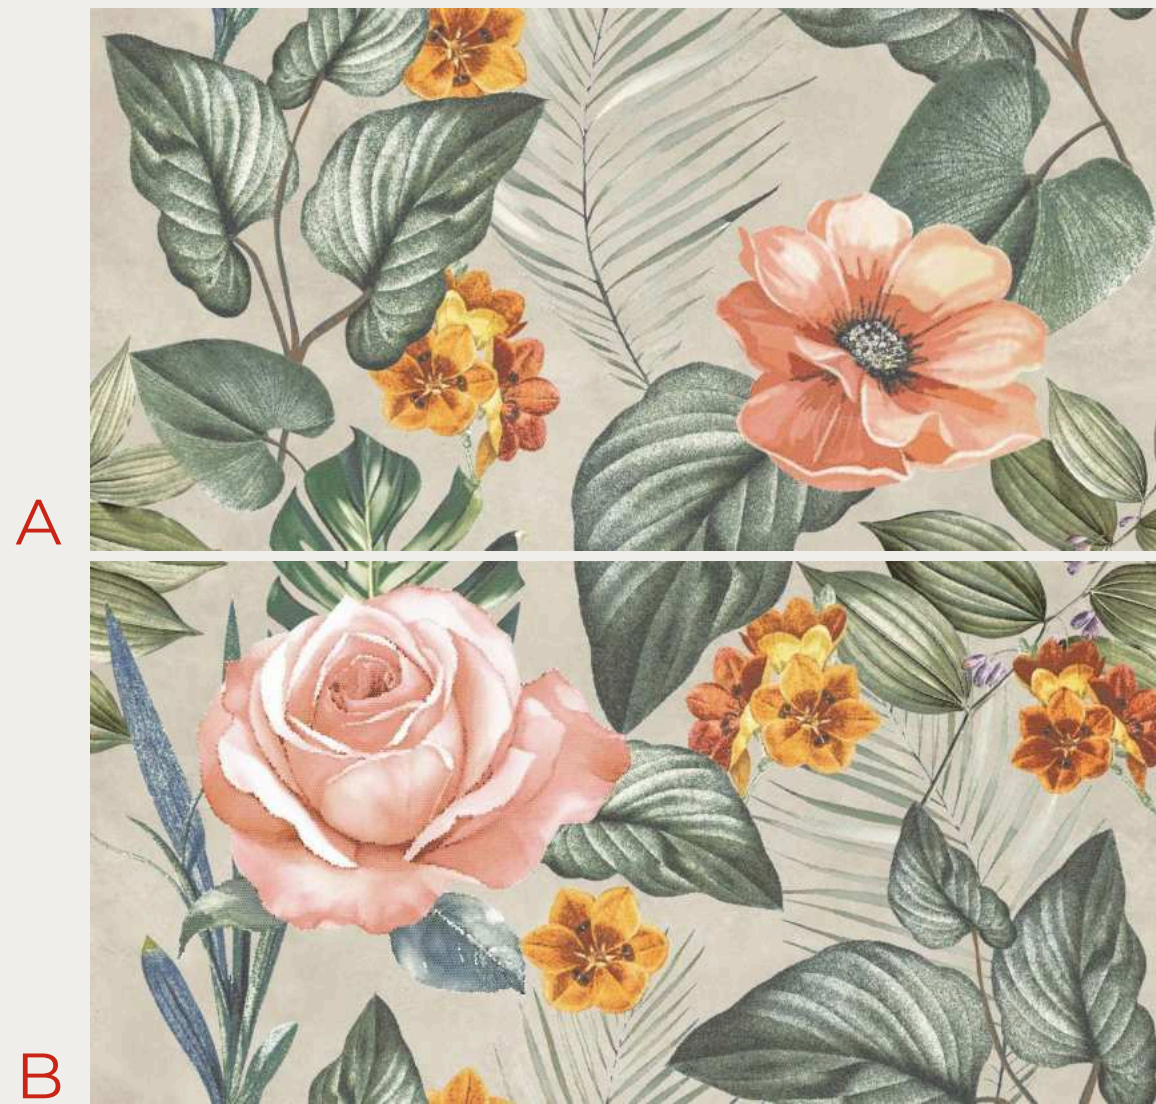

60x120
CM

Kwiat Decor

[Back To Index](#)

Decorative elements are the jewels of a room, adding sparkle and depth to the design.

Velvet Green Cr

Kwiat

+

CARVING
...Depiction of Art...