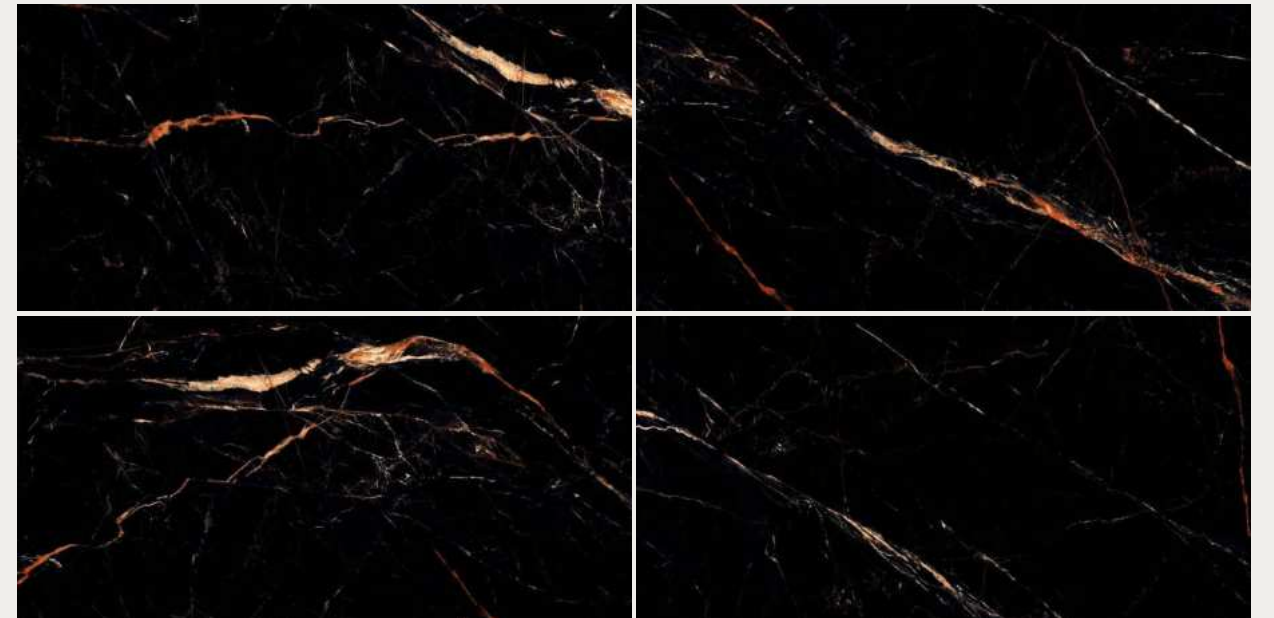

HIGHGLOSS

decora
Inviting interiors

Daisy

HIGHGLOSS

60x120
CM

Decora ve les are the jewels of a room, adding sparkle and depth to the design.

Daisy Decor

Austral Black