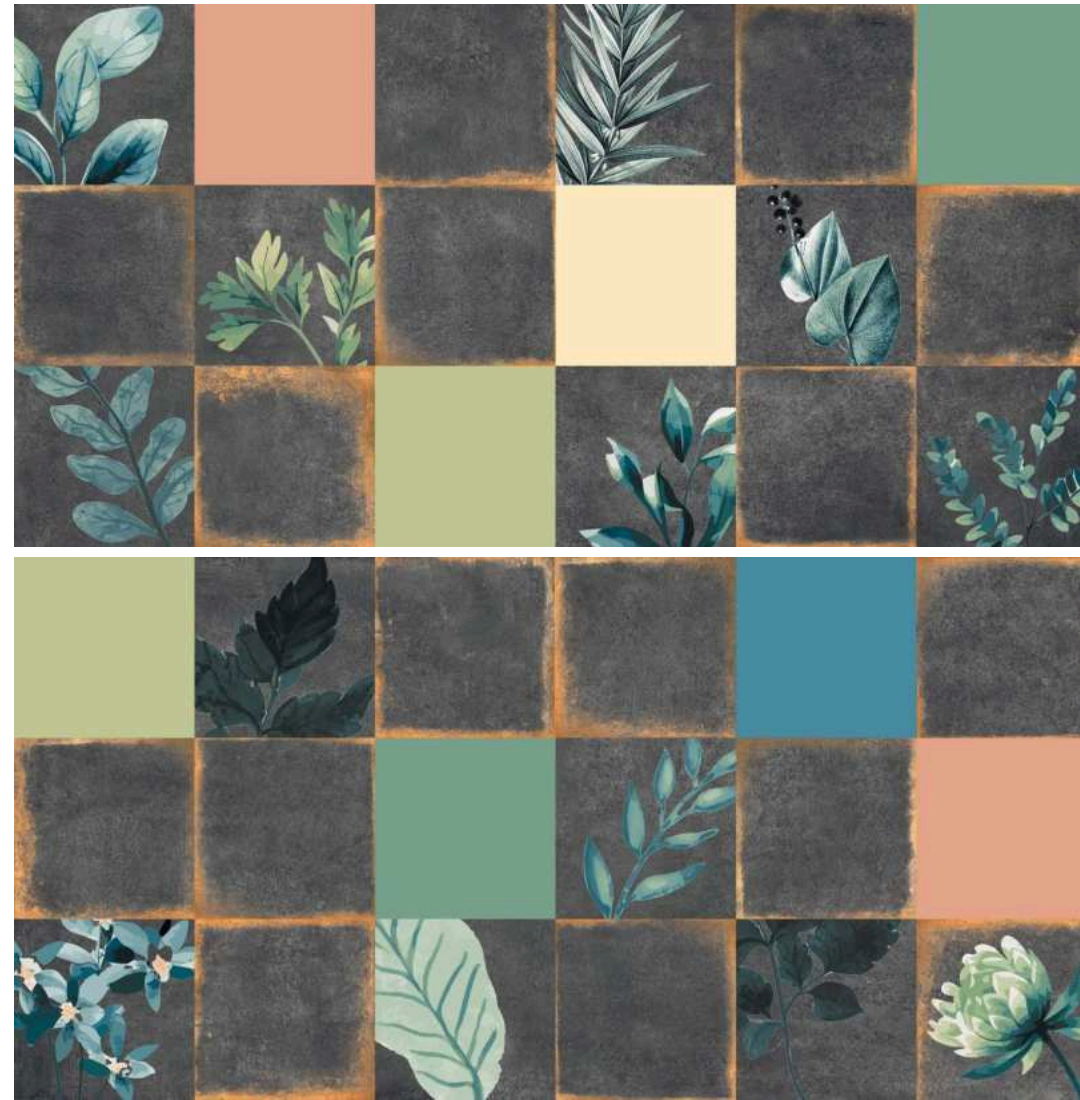

60x120
CM

Campus Decor

Back To Index

Decorative tiles are the jewels of a room, adding sparkle and depth to the design.