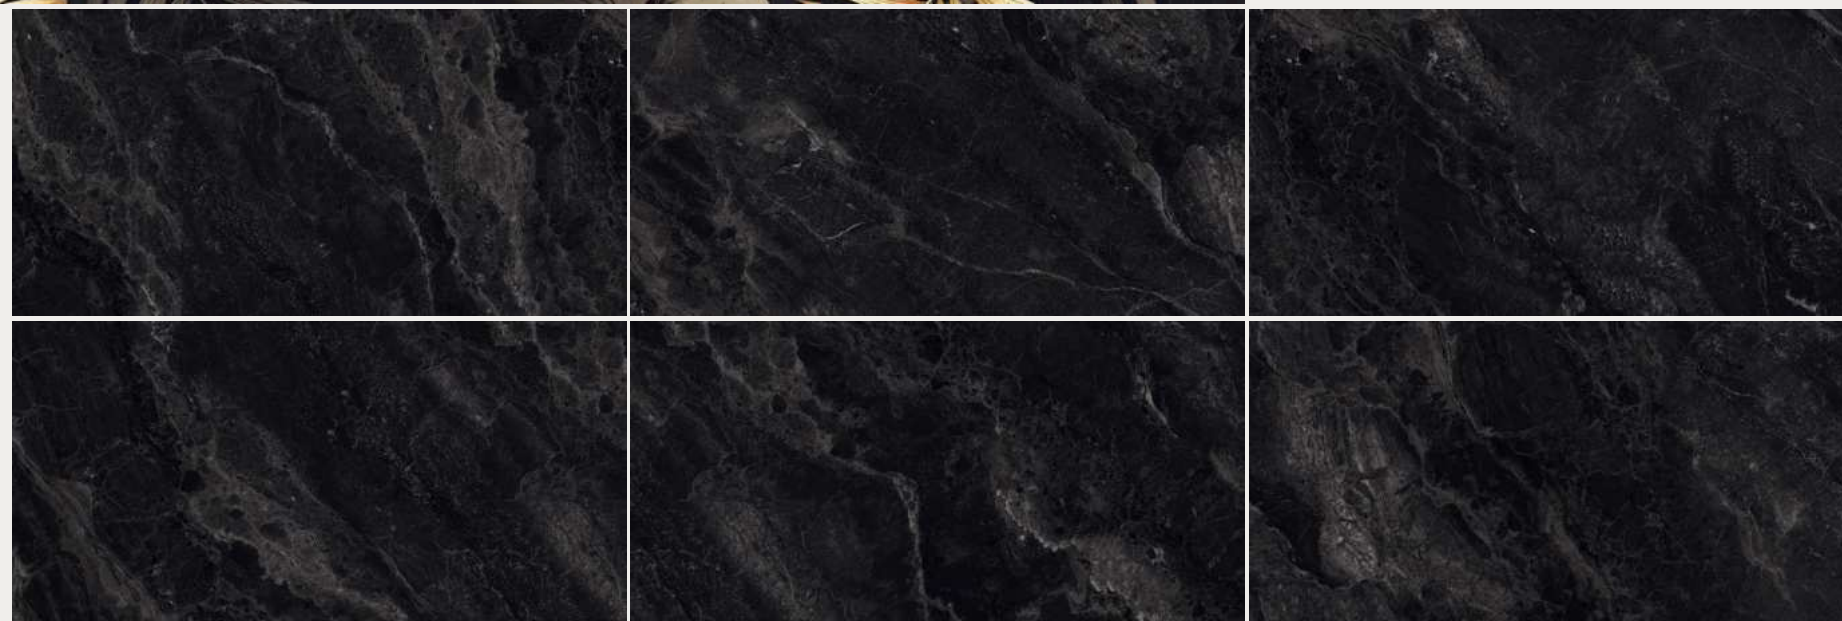

60x120
CM

Decora veils are the jewels of a room, adding sparkle and depth to the design.

Golden Leaf Decor

Amalfi Black

Golden Leaf

[Back To Index](#)

HIGHGLOSS