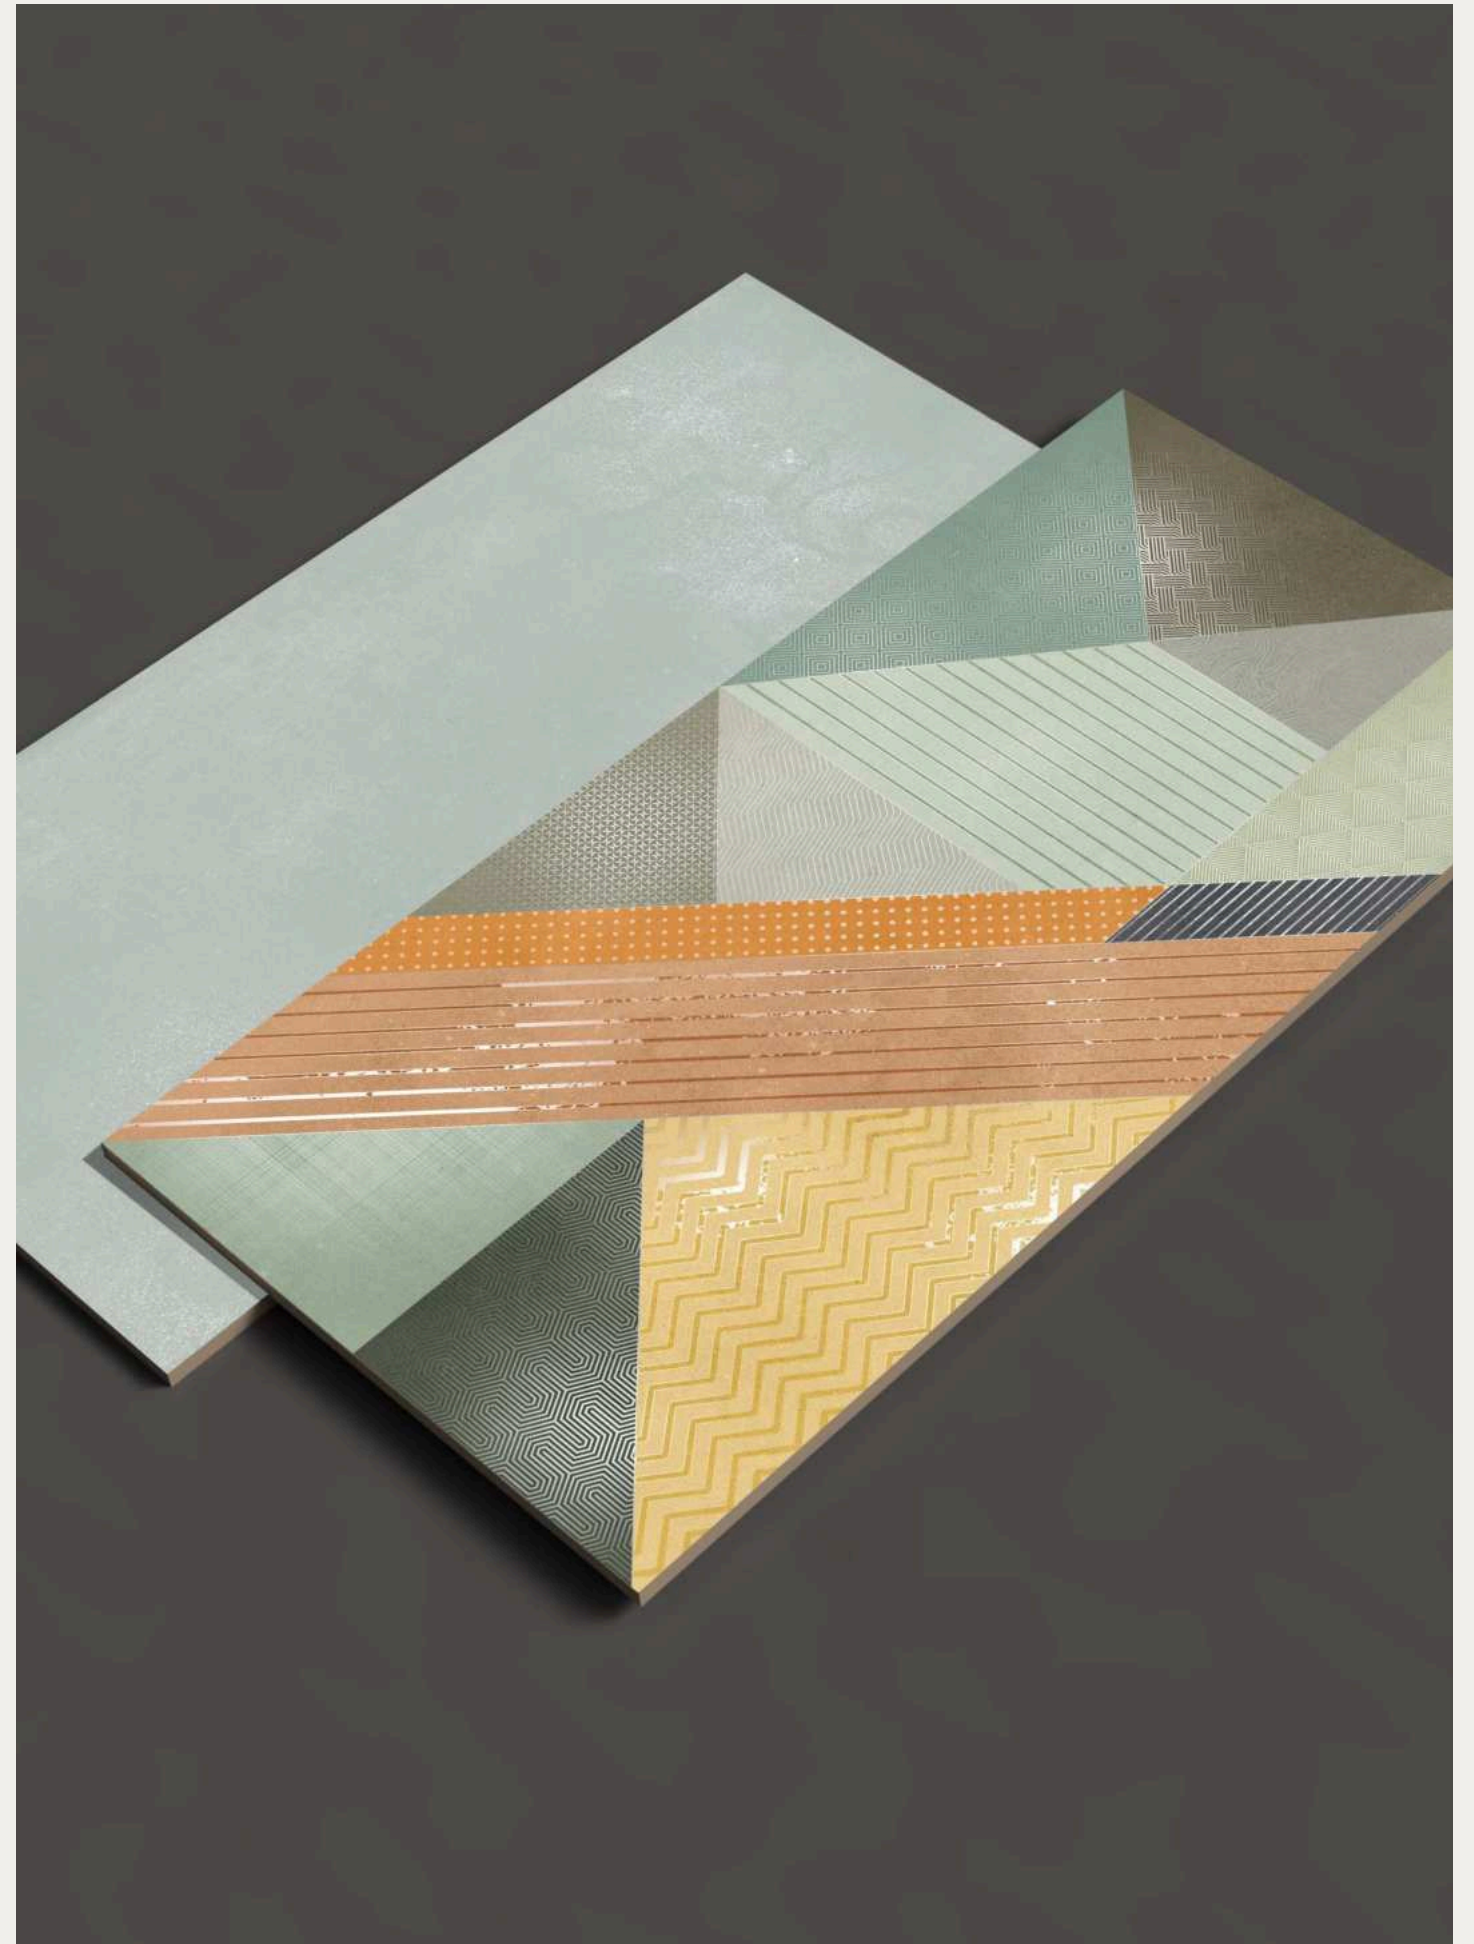

Marcony Decor

Marcony Mint Cr

Marcony

 [Back To Index](#)

CARVING
"Depiction of Art"

60x120
CM

Abstract tiles are the dreams
of the floor and **walls,**

where imagination takes shape in color
and form, inviting us into a world beyond
the ordinary."