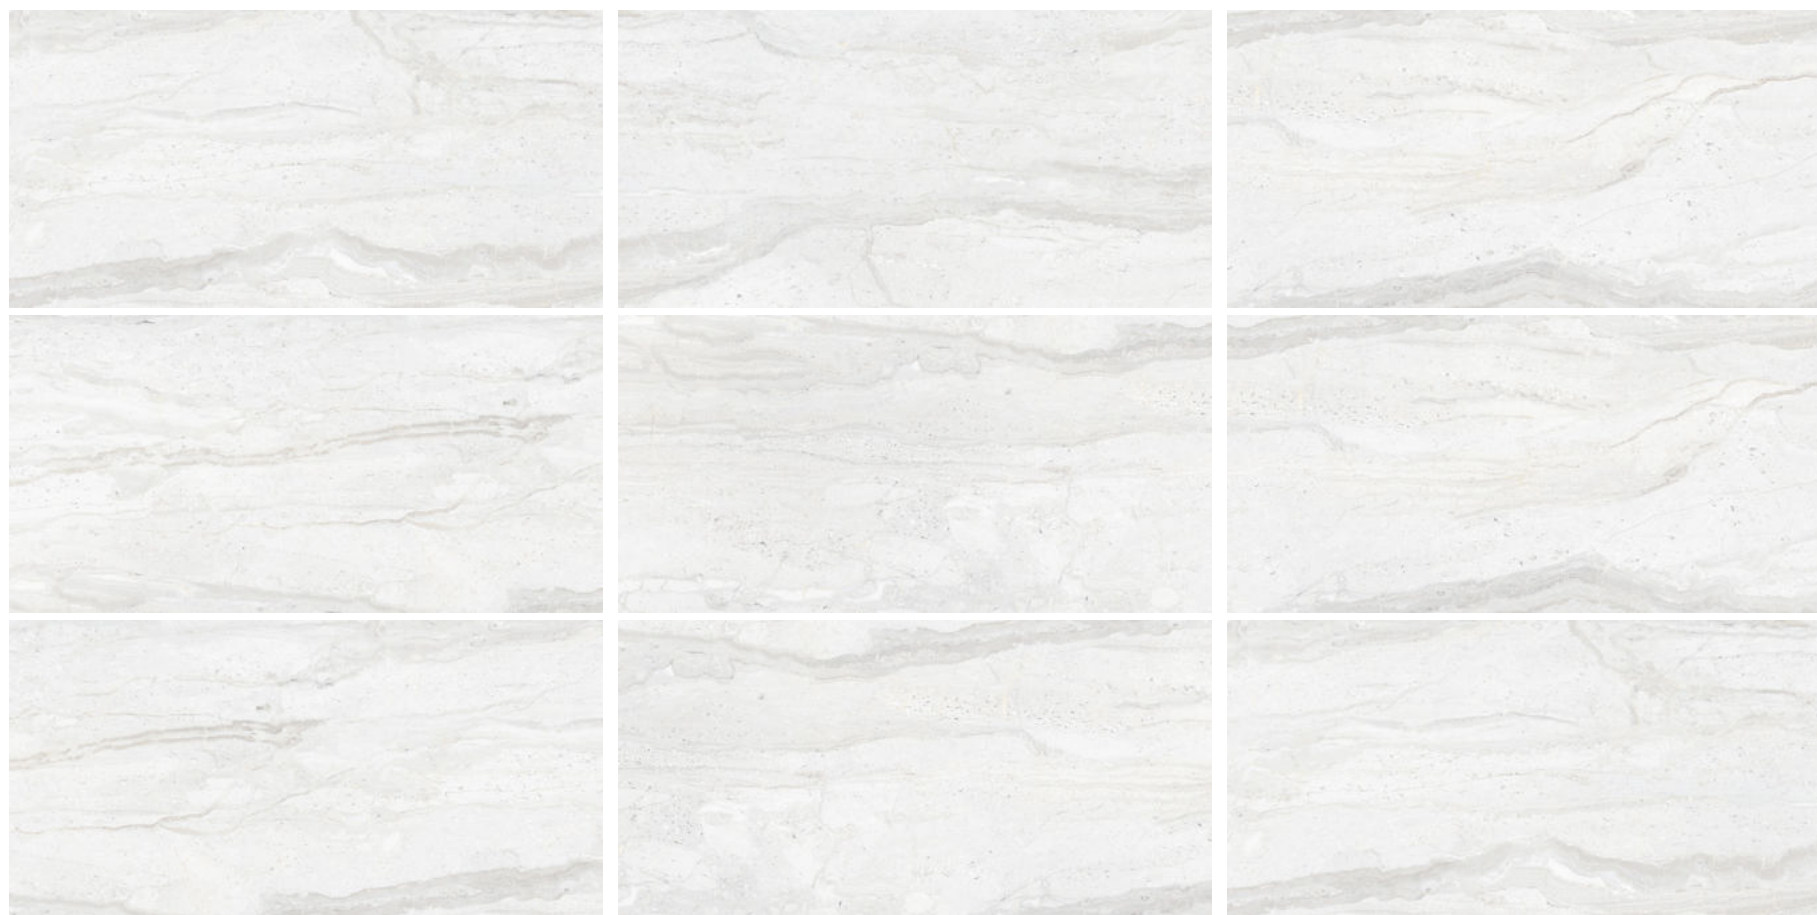

DUMIK SATVARIO 300X600

300 X 600 MM, Glossy, 300 X 600 MM, Glossy,

DUST TUSK 300X600

300 X 600 MM, Glossy, 300 X 600 MM, Glossy,

DYNA ROYAL 300X600

300 X 600 MM, Glossy, 300 X 600 MM, Glossy,

DYNAMO 300X600