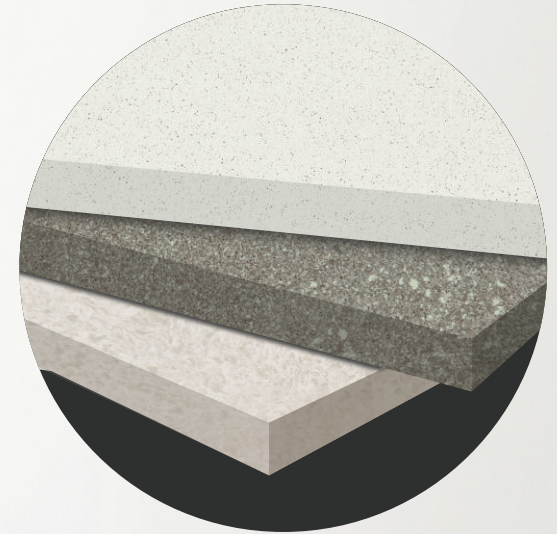

A SURFACE
FOR MODERN
INTERIORS.