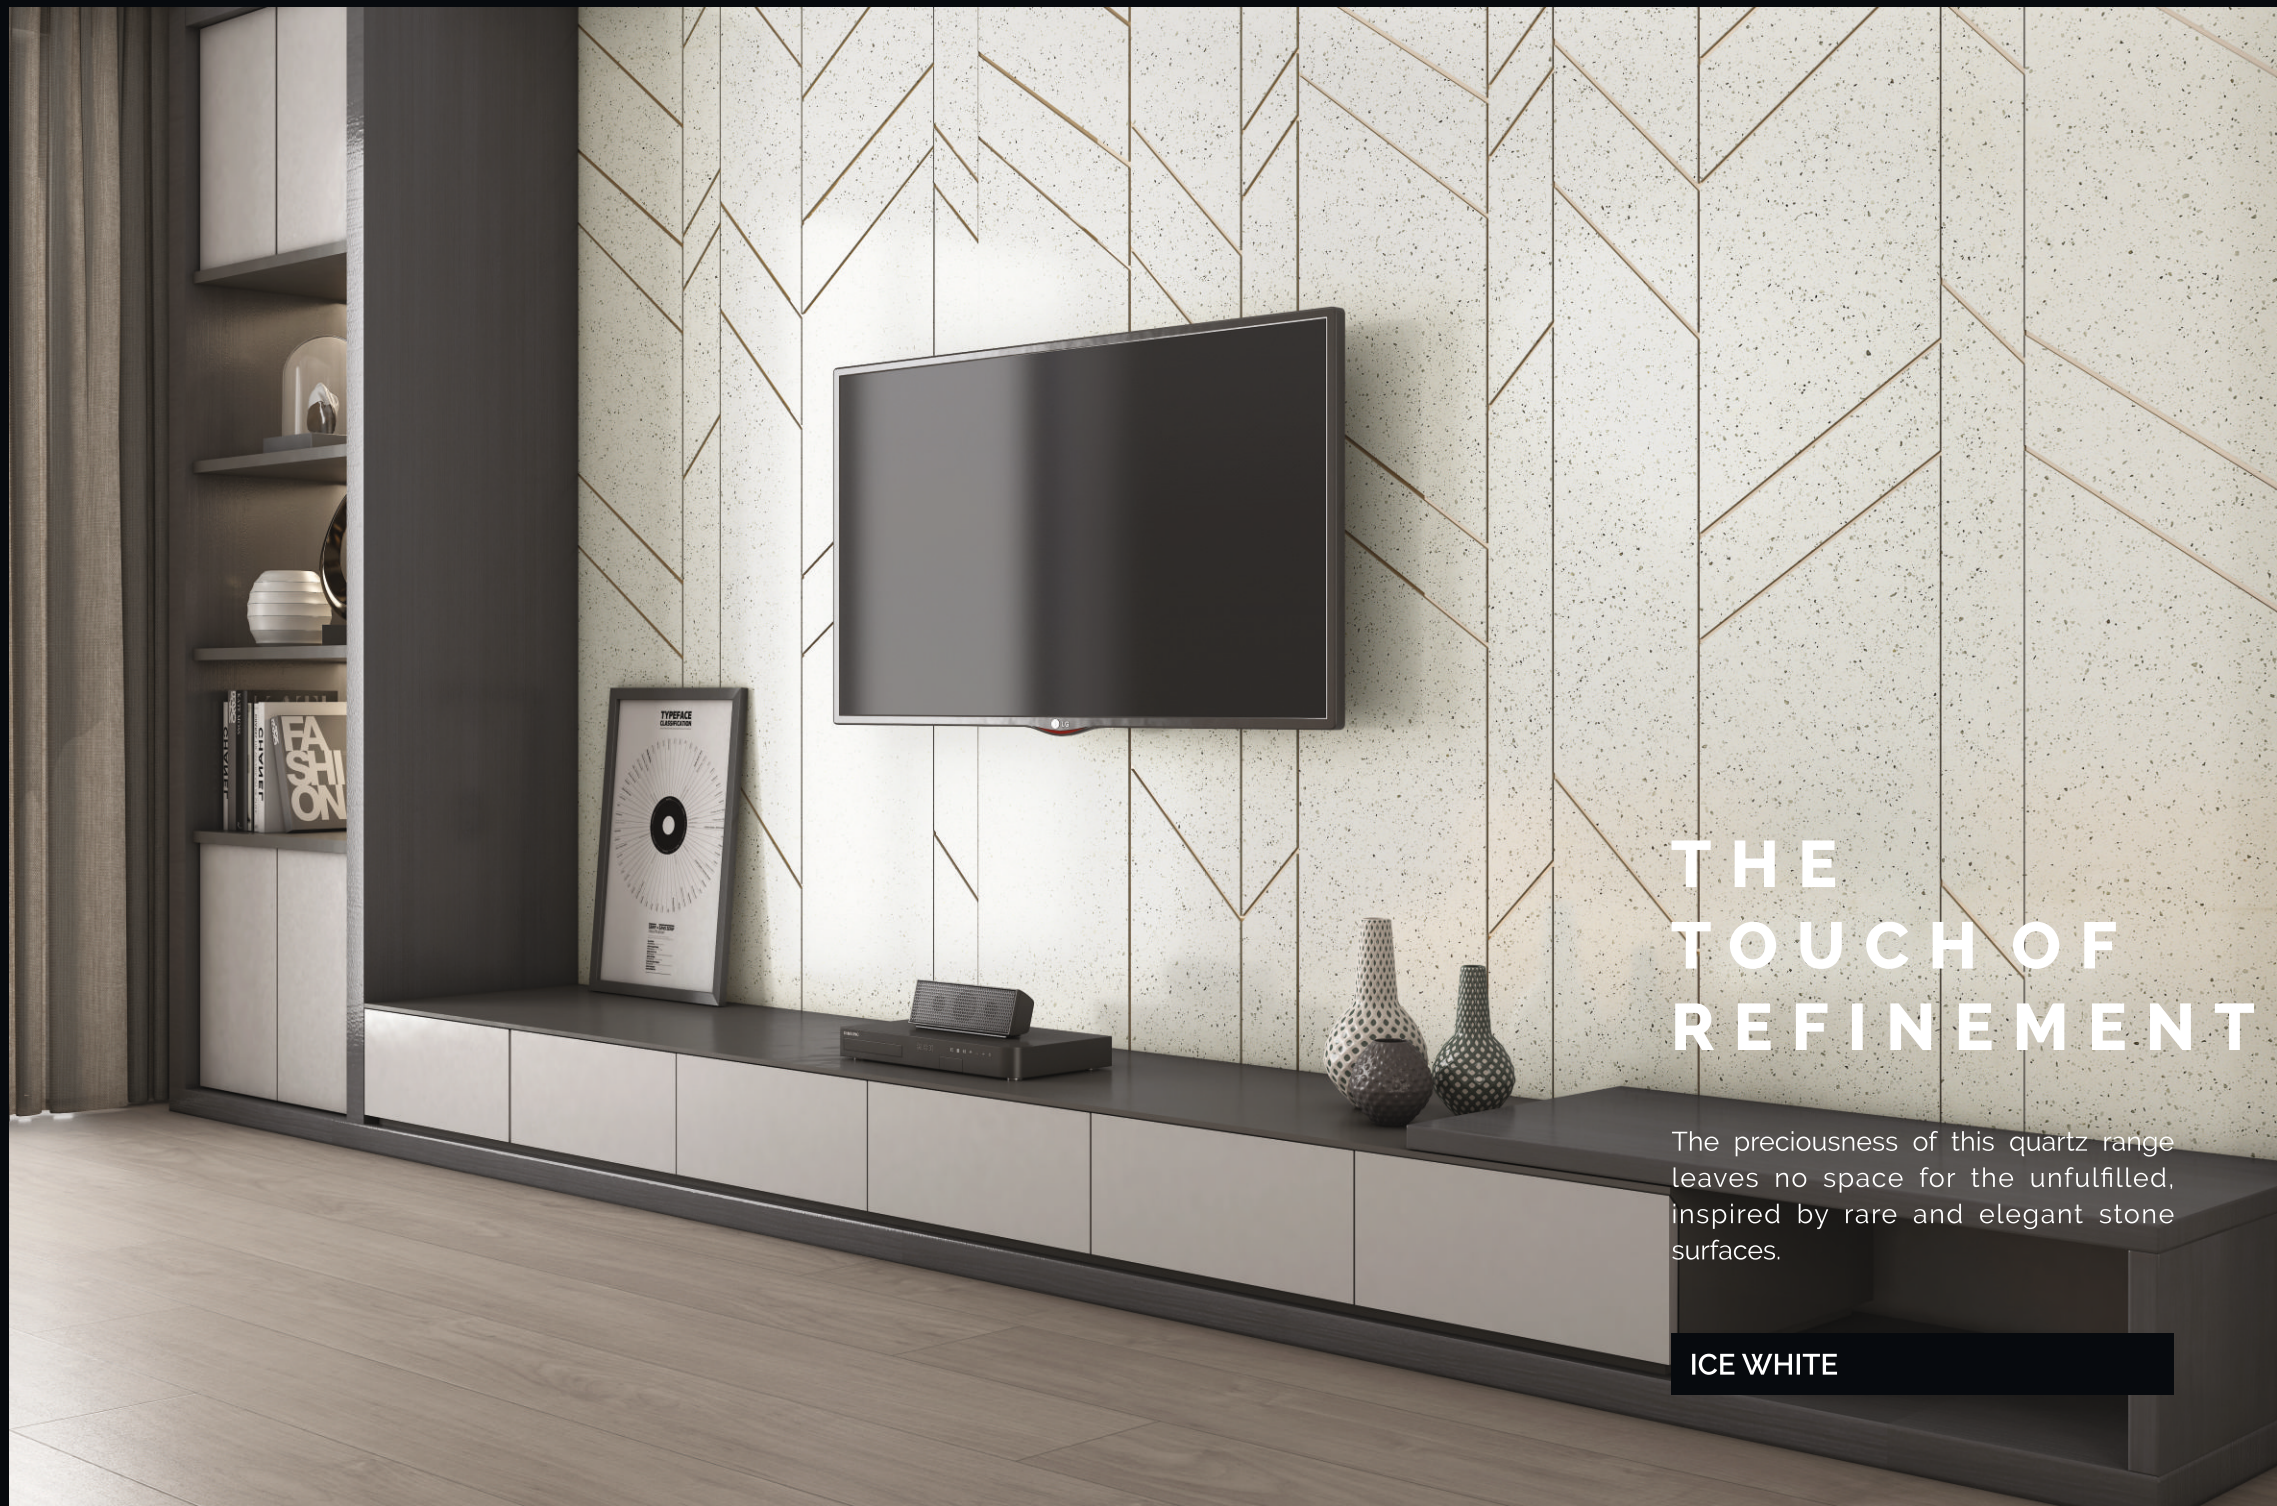

CONCRETE GREY & DIAMOND WHITE

Ice White

Zoomed View

Sparkle White

Zoomed View

Size.
1600x3200mm
63x126 Inches

Finish.
Polished

Thickness.
20mm & 30mm

EVOKE NATURAL THEMES

A timeless luxury, the white collection takes classic to the next level enchanting the eyes of the beholder.

THE TOUCH OF REFINEMENT

The preciousness of this quartz range leaves no space for the unfulfilled, inspired by rare and elegant stone surfaces.