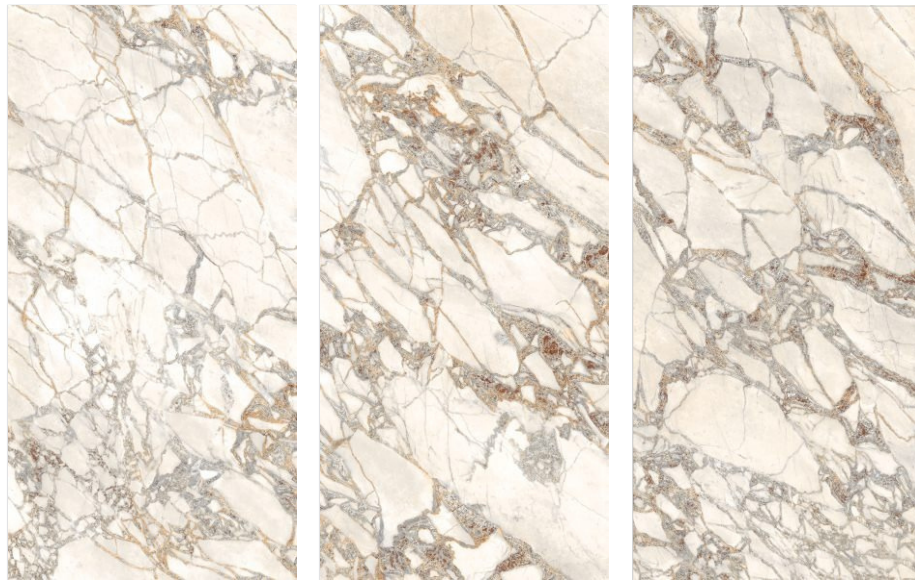

4 Faces

Design Information

Size : 600x1200mm

Surface : Wool + Glue Carving

Thickness : 8.5mm

Glazed Vitrified Tiles