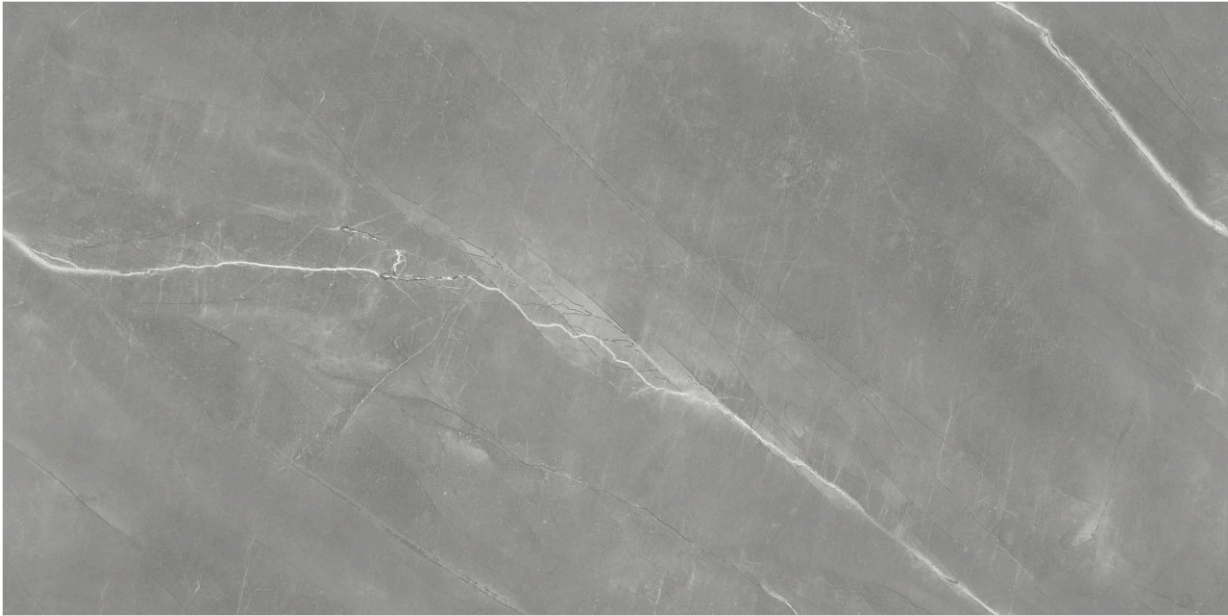

ROYAL ARMANI GREY

---

4 Faces