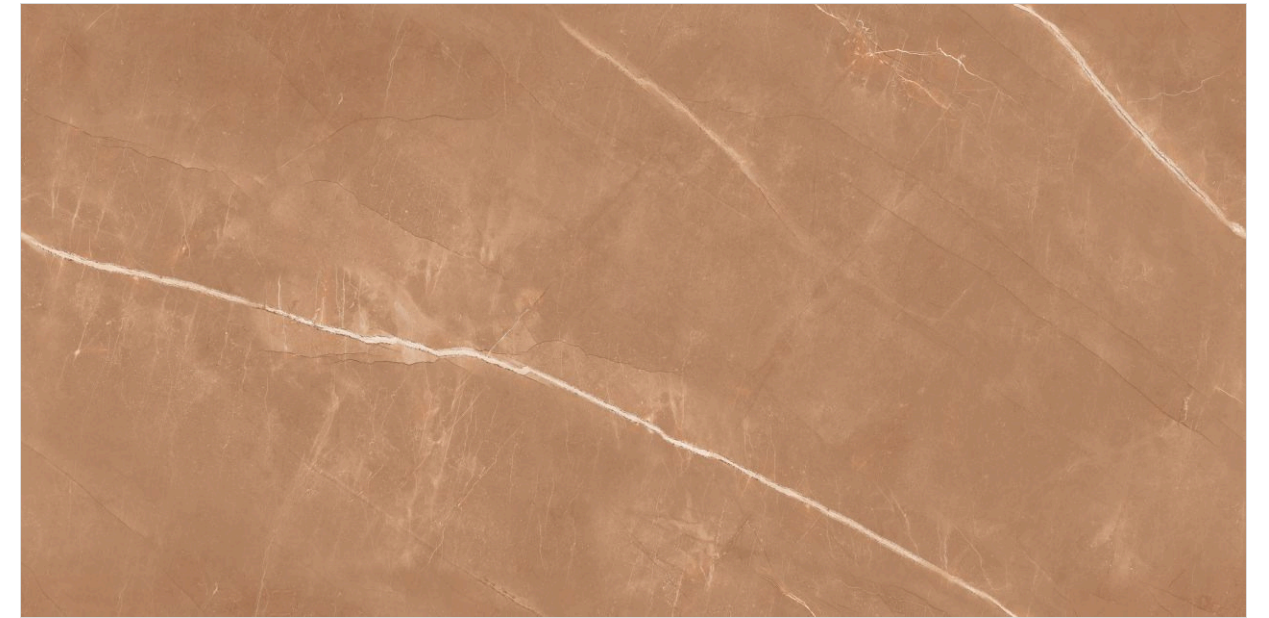

ROYAL ARMANI BROWN

---

4 Faces