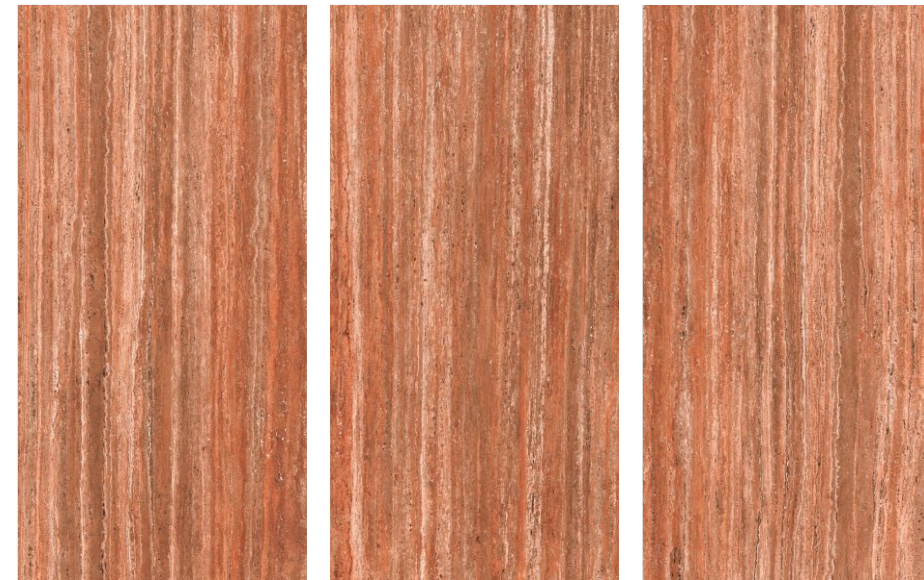

Design Information

Size : 600x1200mm
Surface : Wool + Glue Carving
Thickness : 8.5mm
Glazed Vitrified Tiles