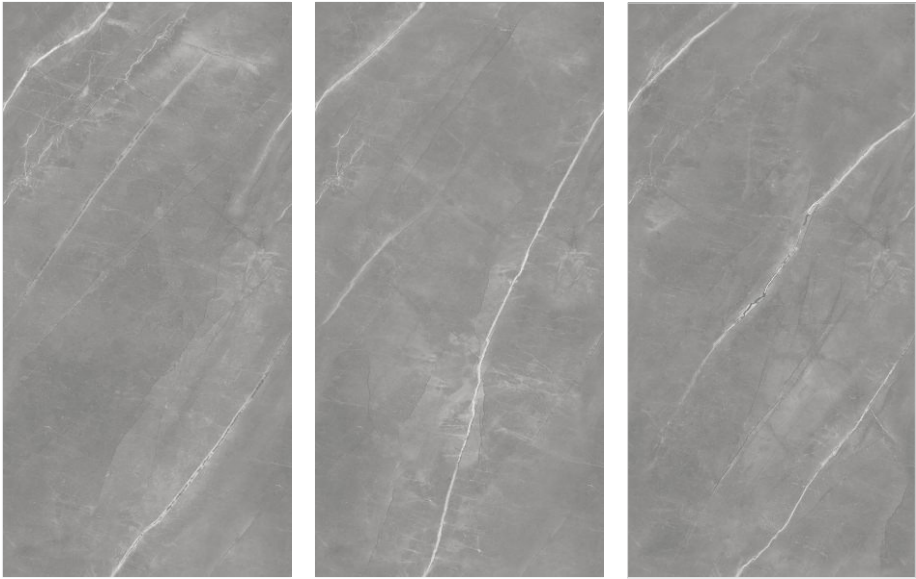

Design Information

Size : 600x1200mm
Surface : Wool + Glue Carving
Thickness : 8.5mm
Glazed Vitrified Tiles