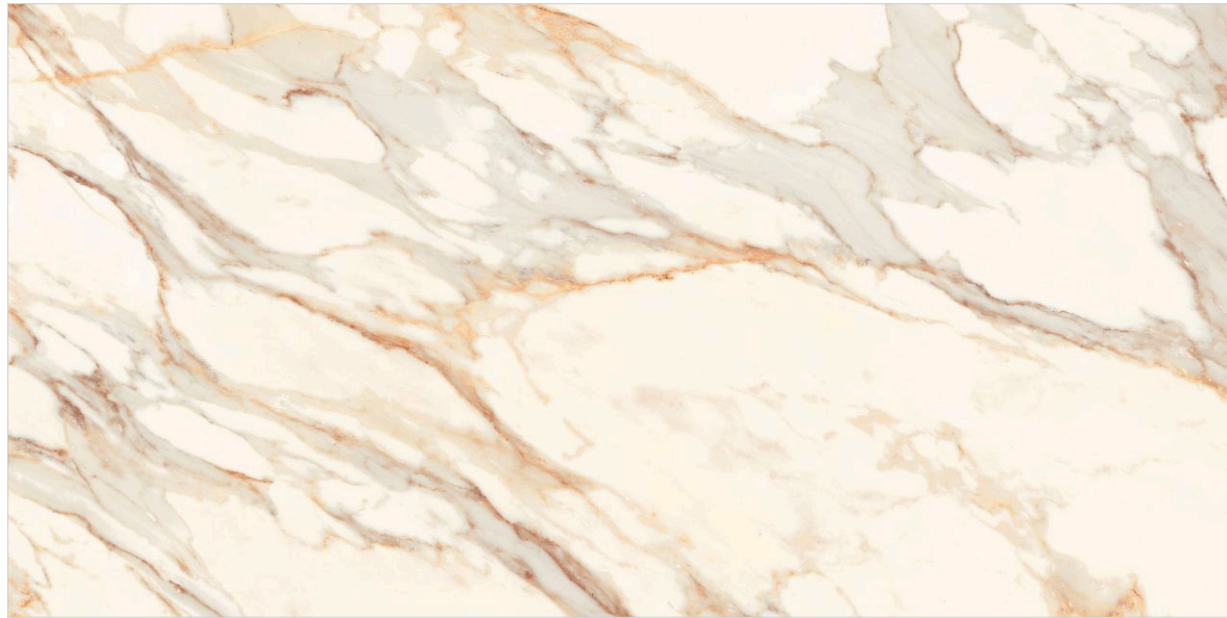

MONSTER RED