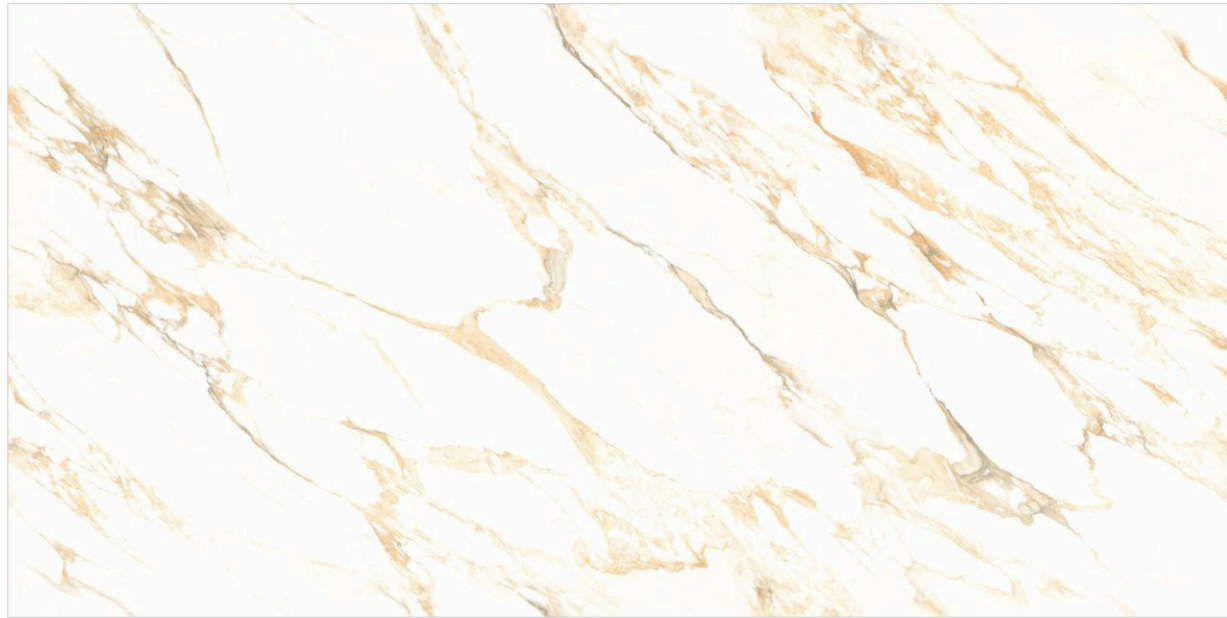

PISA GOLD

---

4 Faces

Design Information

Size : 600x1200mm
Surface : Wool + Glue Carving
Thickness : 8.5mm
Glazed Vitrified Tiles