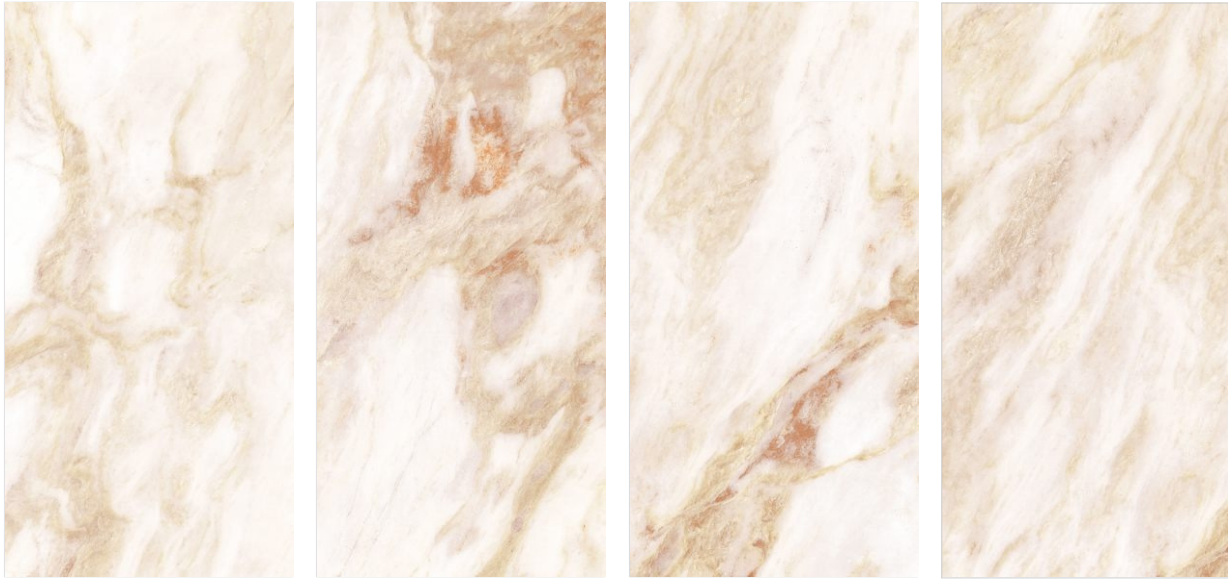

Design Information

Size : 600x1200mm
Surface : Wool + Glue Carving
Thickness : 8.5mm
Glazed Vitrified Tiles