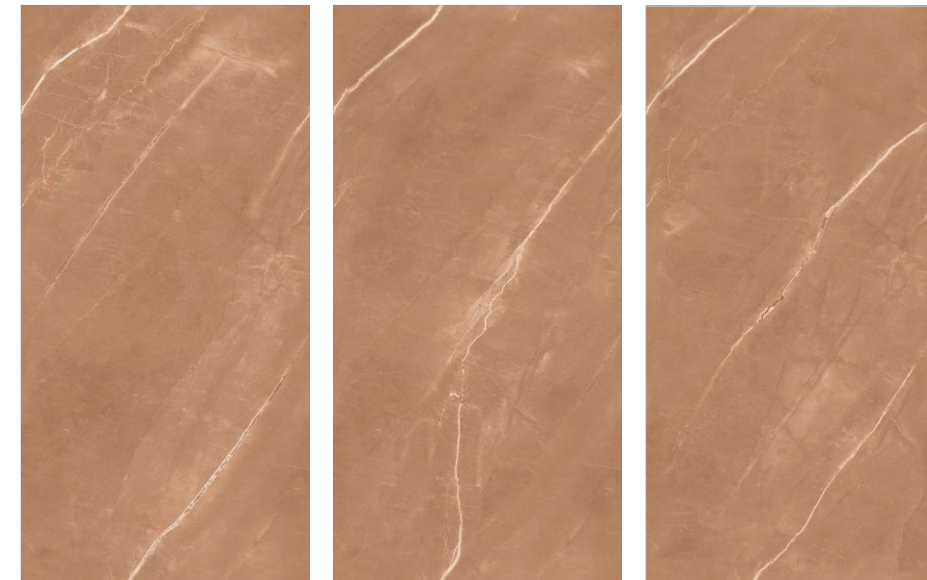

Design Information

Size : 600x1200mm
Surface : Wool + Glue Carving
Thickness : 8.5mm
Glazed Vitrified Tiles