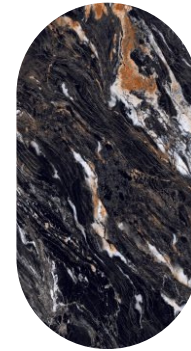

JEGAM BLACK