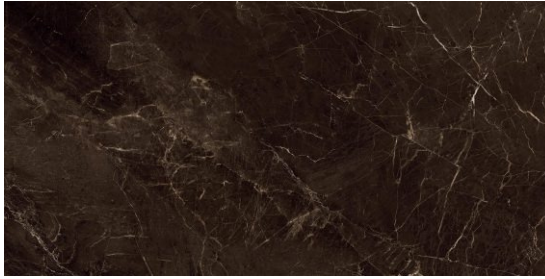

CHROMATIC BROWN

Technical Features:

Available Surface:

GLR
SURFACE

HIGHGLOSS
SURFACE

60X
120CM

Random - 4