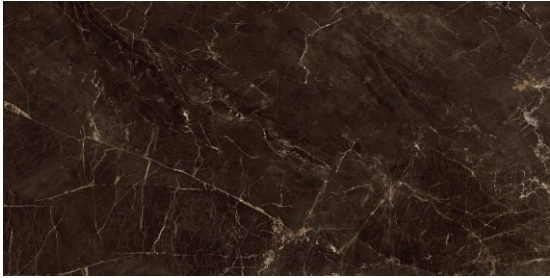

CHROMATIC BROWN

Technical Features:

Available Surface:

GLR
SURFACE

HIGHGLOSS
SURFACE

60X
120CM

Random - 4