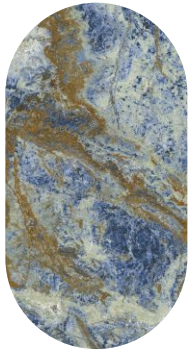

MARGRAF NATURAL