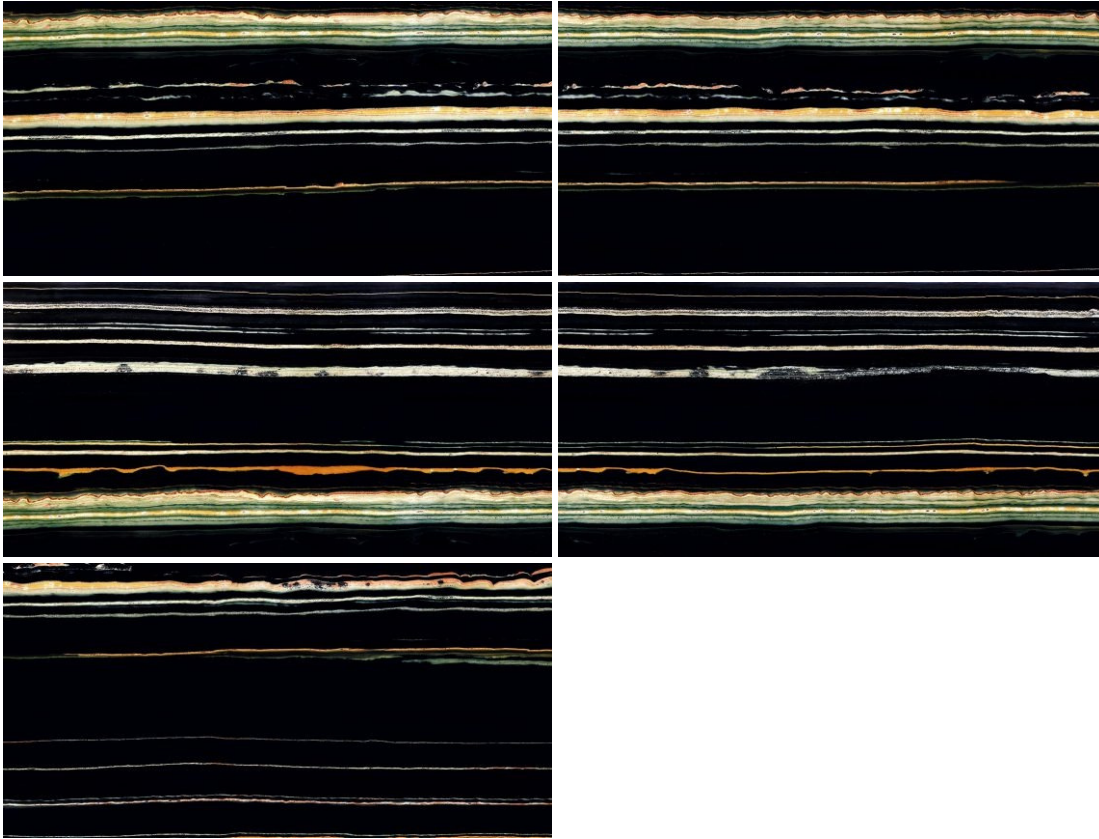

BAMBOO BLACK

Available Surface :

GLR
SURFACE

HIGHGLOSS
SURFACE

60X
120CM

Random - 6