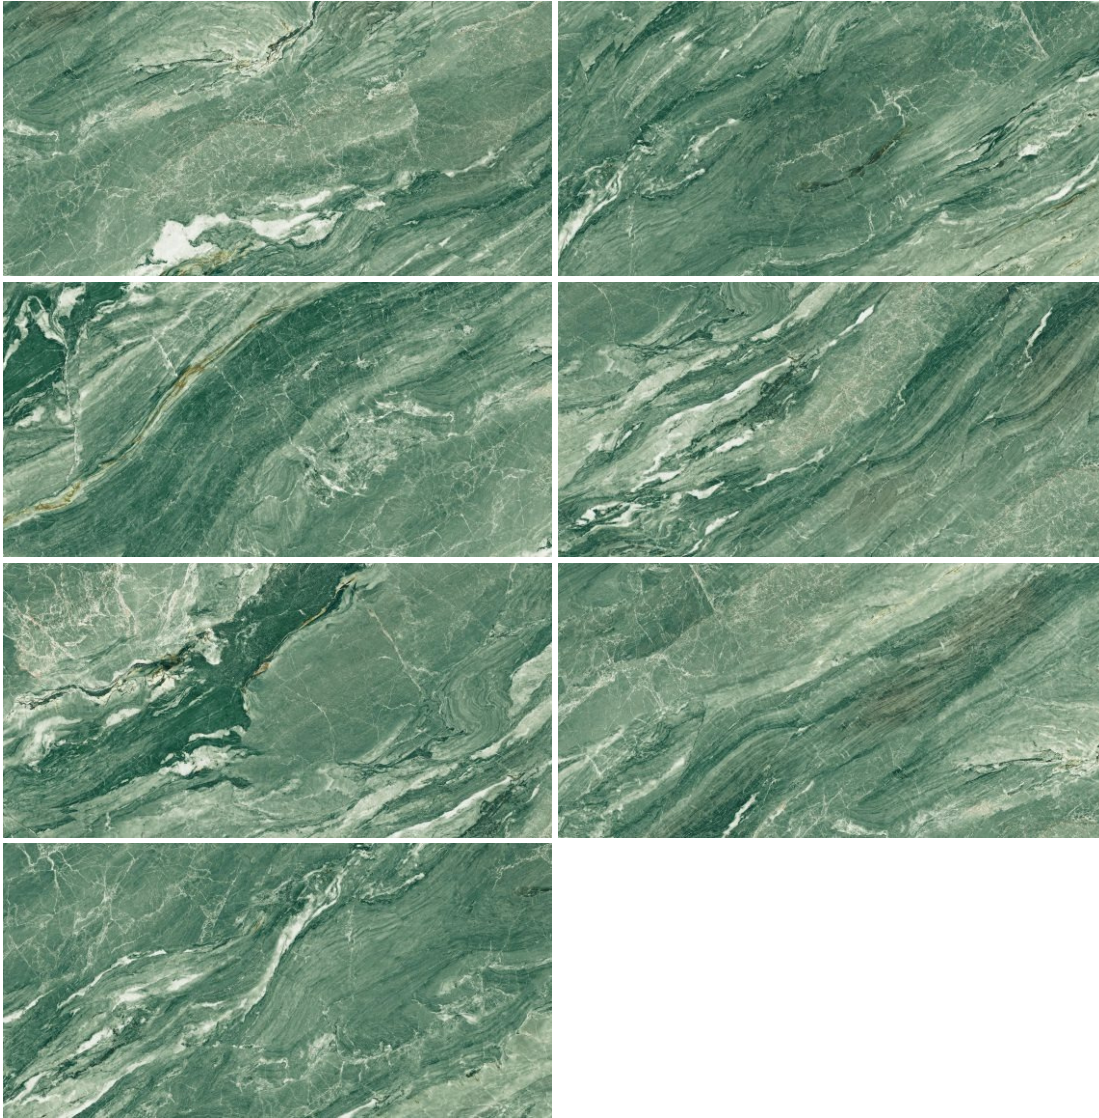

Available Surface :

**GLR**  
SURFACE

HIGHGLOSS  
SURFACE

60X  
120CM  
Random - 4

REFLECT CROW

REFLECT CROCODILE

In contemporary interior design, tile trends are constantly evolving, offering fresh perspectives and innovative styles for homes and commercial spaces alike. One of the latest trends gaining traction is the resurgence of artisanal tiles. Handcrafted tiles with unique textures, patterns, and irregularities add character and charm to any space, providing a sense of authenticity and craftsmanship.