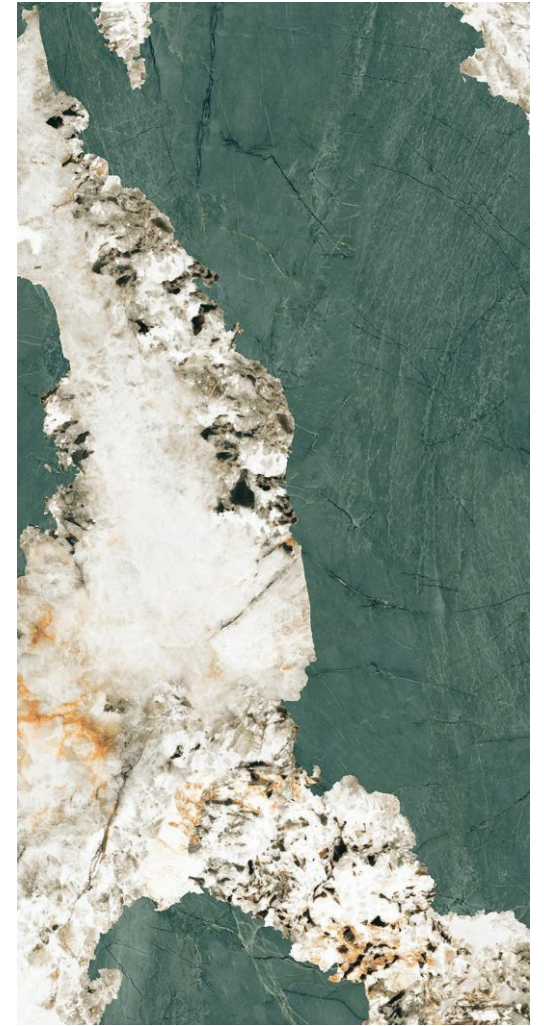

Available Surface:

HIGHGLOSS  
SURFACE

Random - 6

ICE BERG GREEN

Technical Features:

Available Surface:

**GLR**  
SURFACE

HIGHGLOSS  
SURFACE