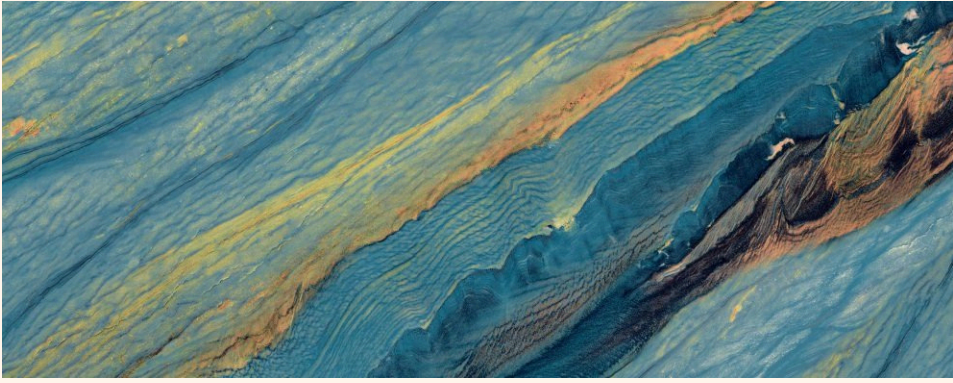

# A Galaxy Texture Marble Is a stunning material

that combines the ethereal beauty of the cosmos with the luxurious elegance of marble. This unique stone features swirling patterns reminiscent of distant galaxies, with intricate veining and speckled details that evoke the mystery and grandeur of the universe. The color combinations in galaxy texture marble are particularly captivating, often showcasing a harmonious blend of deep blues, purples, and blacks, interspersed with shimmering hints of gold, silver, and white. These contrasting hues create a dynamic and mesmerizing appearance, making each piece of marble a work of art. Whether used in countertops, flooring, or decorative accents, galaxy texture marble brings a sense of cosmic wonder and sophistication to any space, transforming ordinary interiors into extraordinary environments that inspire awe and imagination.