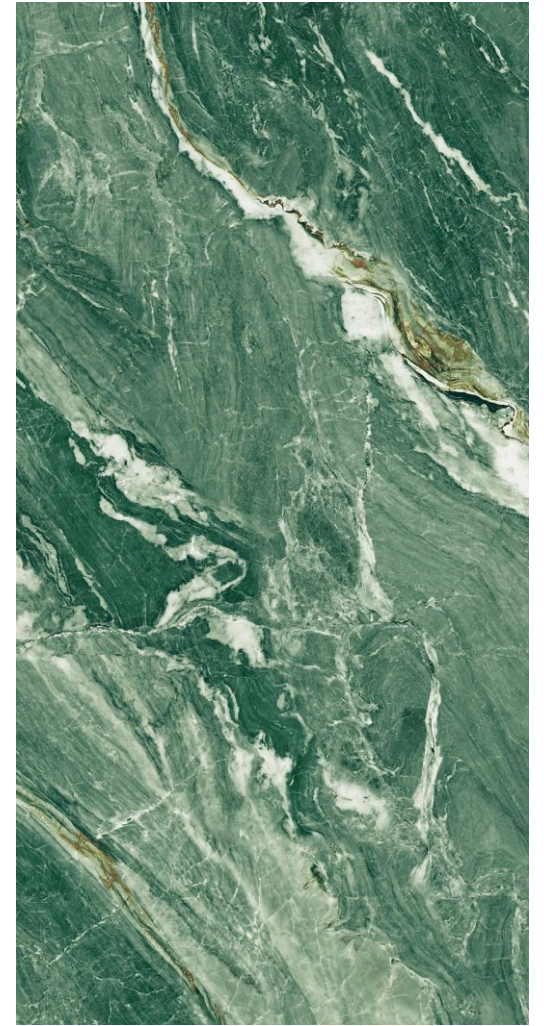

Available Surface :

**GLR**  
SURFACE

HIGHGLOSS  
SURFACE

60X  
120CM  
Random - 4

REFLECT CROW

REFLECT CROCODILE

In contemporary interior design, tile trends are constantly evolving, offering fresh perspectives and innovative styles for homes and commercial spaces alike. One of the latest trends gaining traction is the resurgence of artisanal tiles. Handcrafted tiles with unique textures, patterns, and irregularities add character and charm to any space, providing a sense of authenticity and craftsmanship.