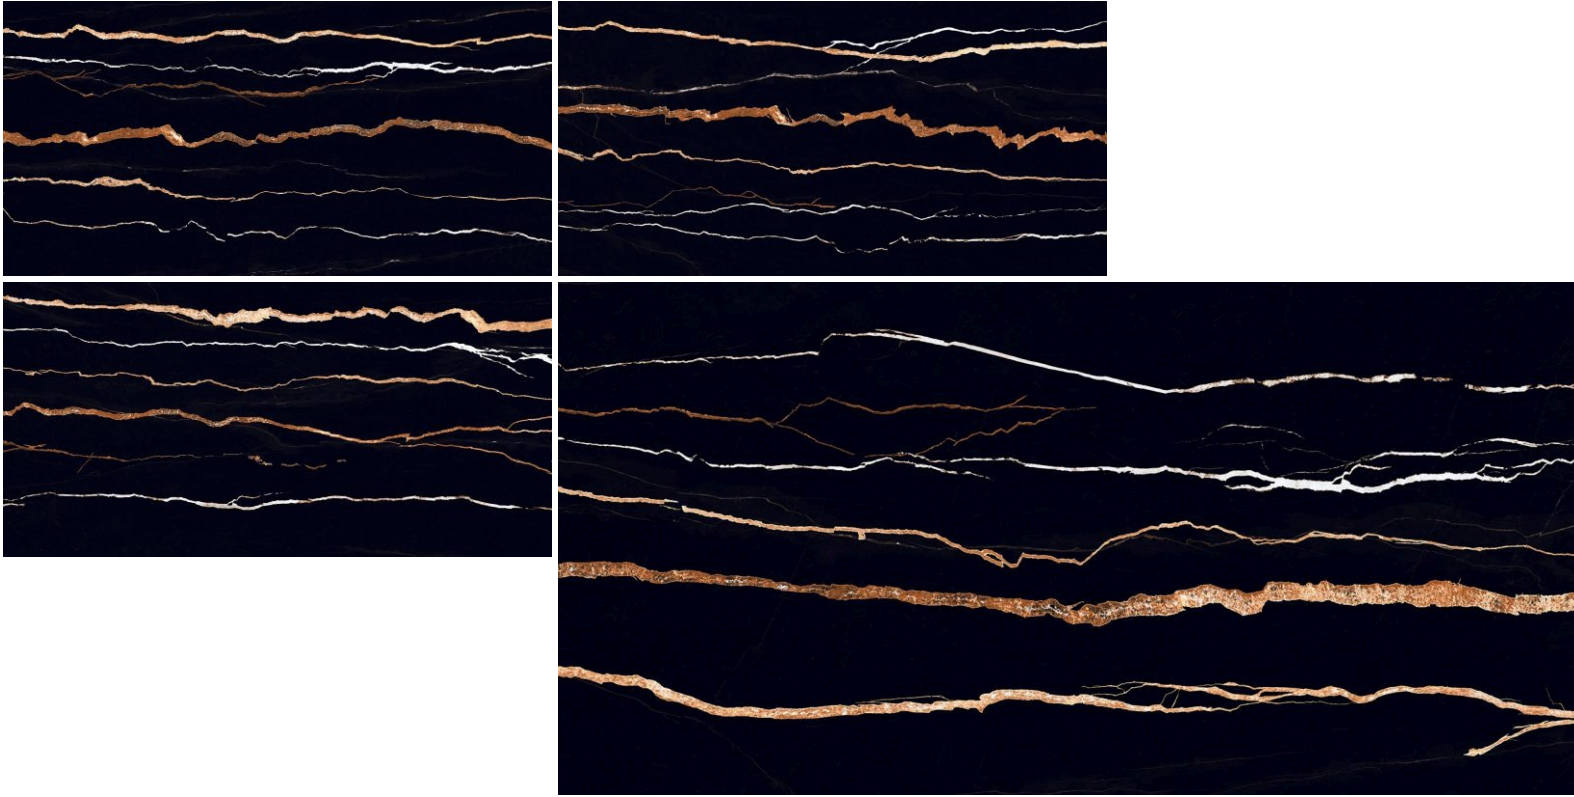

NEON BLACK

Technical Features:

Available Surface:

GLR
SURFACE

HIGHGLOSS
SURFACE

**60X
120CM**
Random - 4