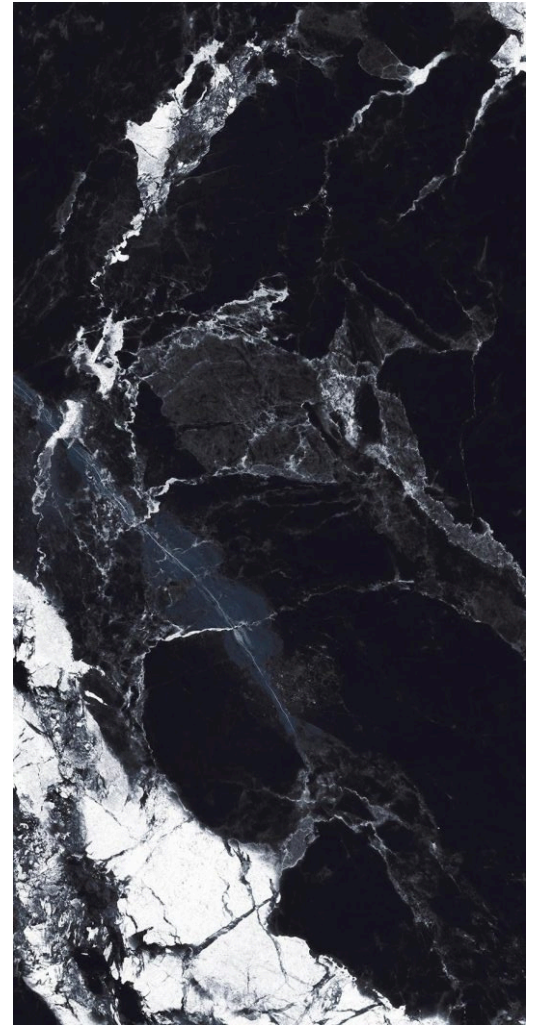

CARNICO BLACK

Technical Features:

Available Surface:

GLR
SURFACE

HIGHGLOSS
SURFACE

60X
120CM

Random - 5