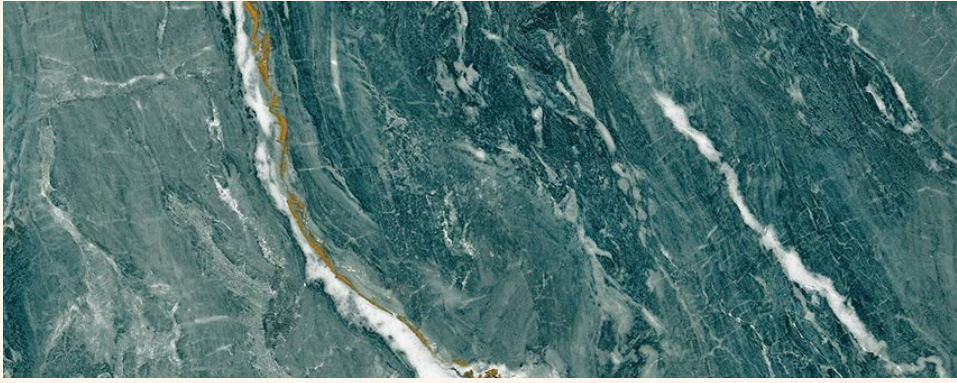

Creating A Sense Of openness and luxury.

Lastly, large-format tiles are making a statement in modern design schemes. With their expansive size and seamless appearance, large-format tiles visually expand spaces, creating a sense of openness and luxury. Whether used on floors, walls, or even countertops, these tiles exude sophistication and elegance, making them a favored choice among designers and homeowners alike.

GLR

SURFACE