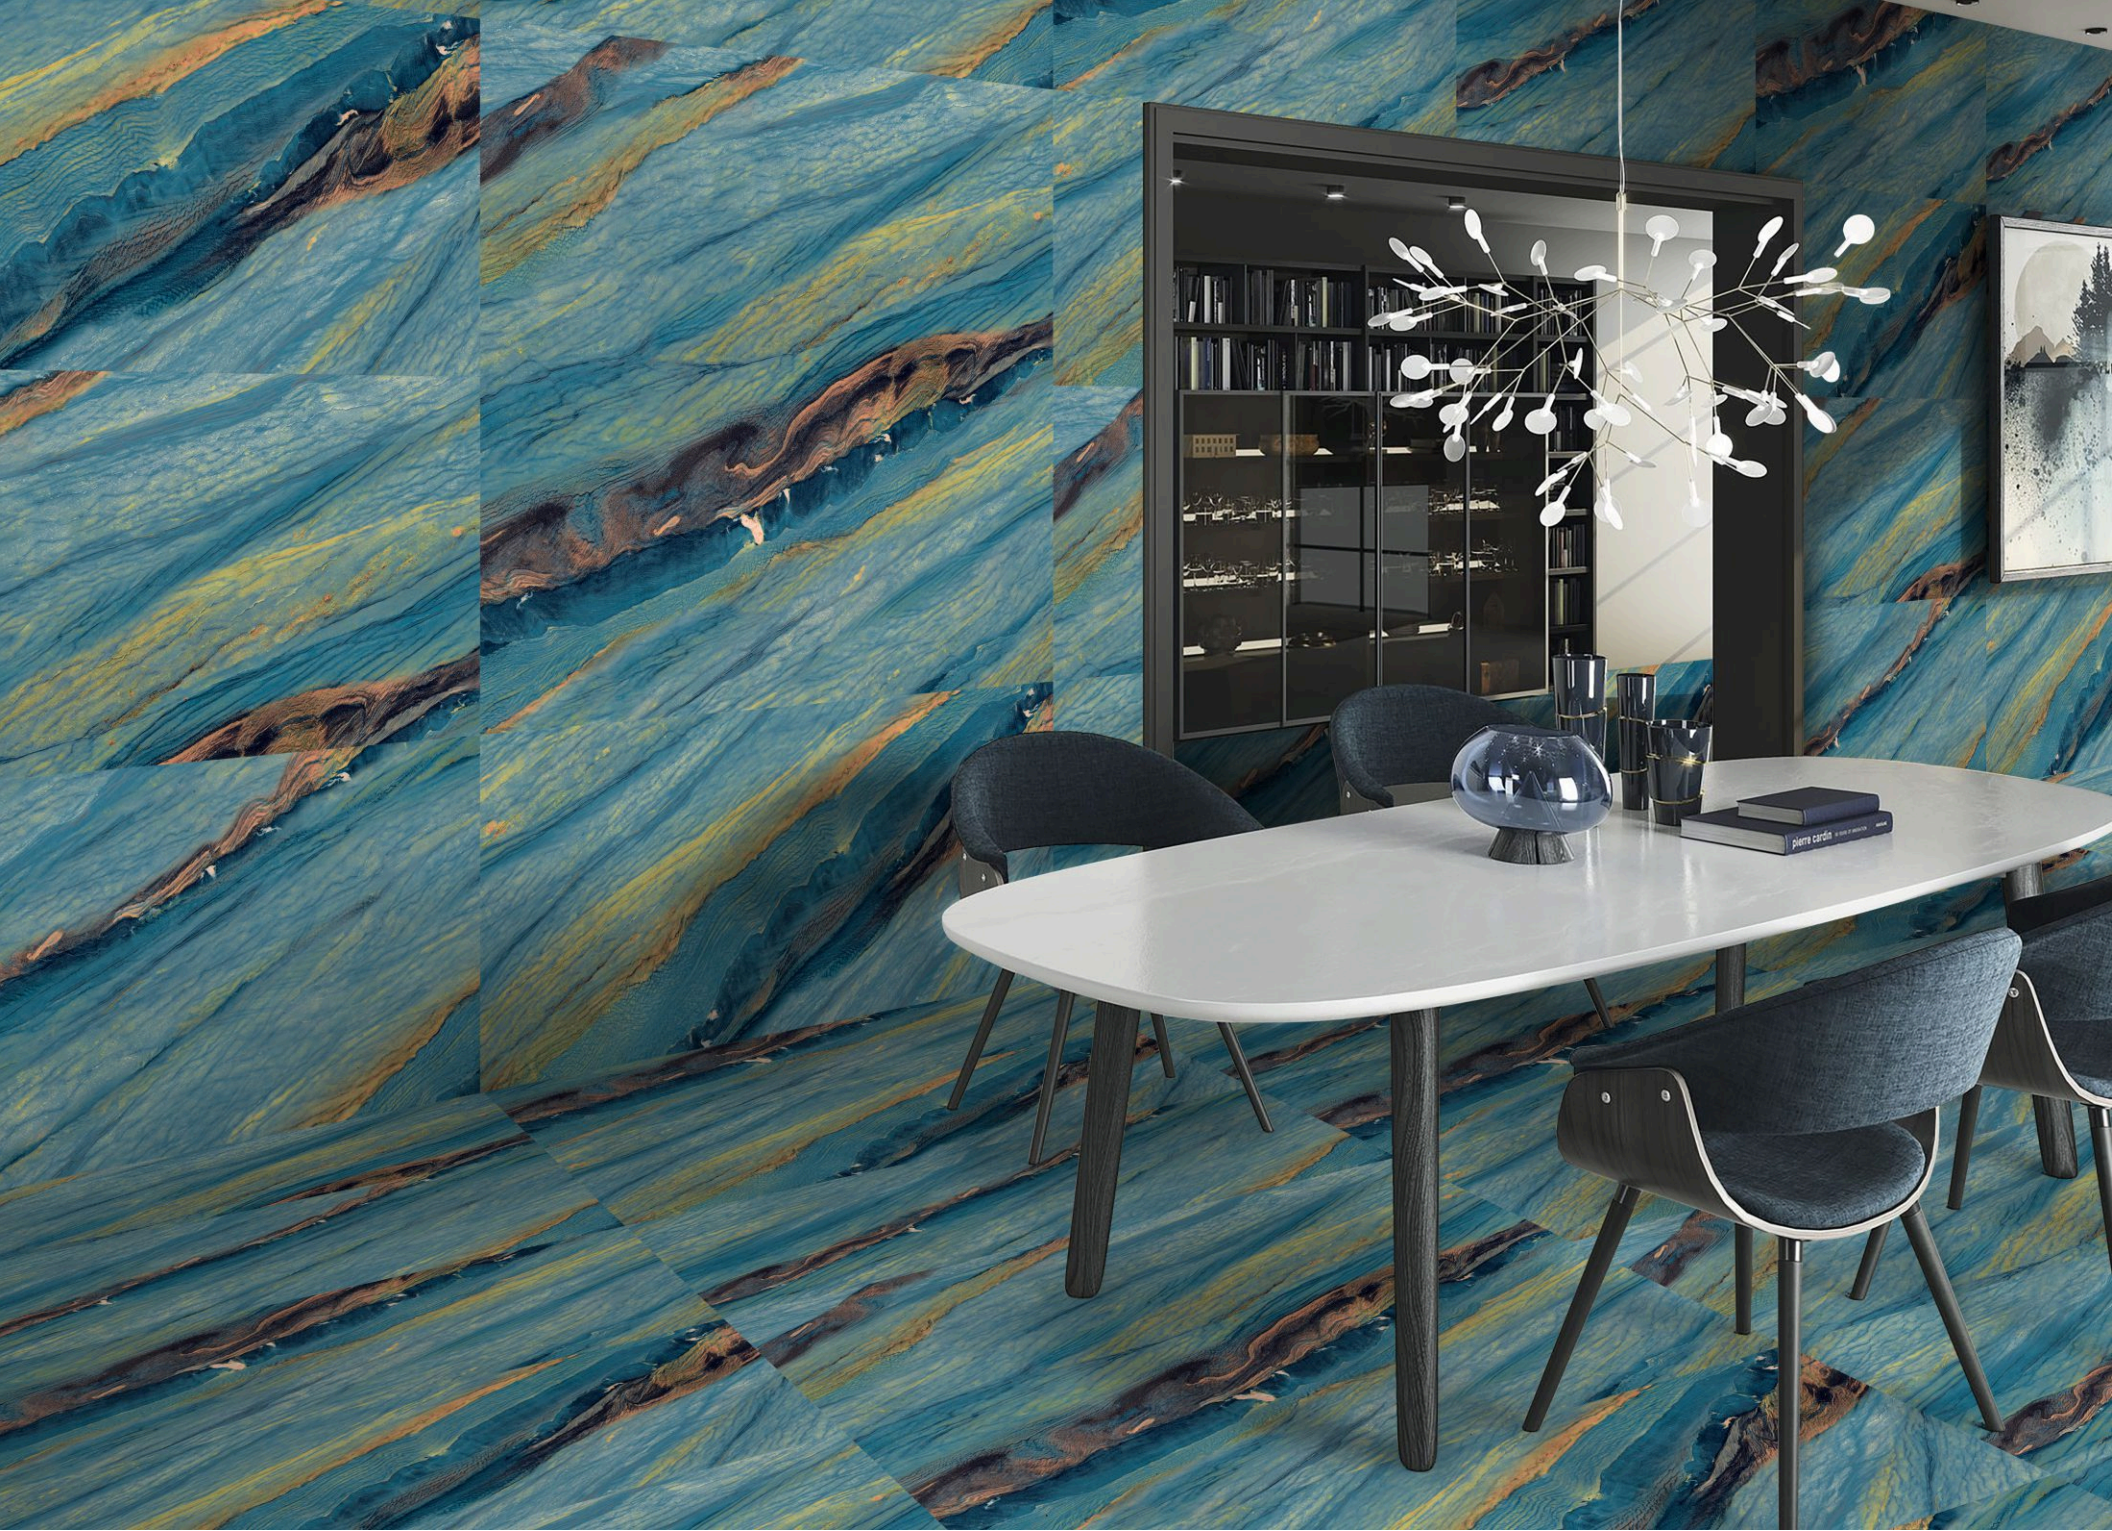

# A Galaxy Texture Marble Is a stunning material

that combines the ethereal beauty of the cosmos with the luxurious elegance of marble. This unique stone features swirling patterns reminiscent of distant galaxies, with intricate veining and speckled details that evoke the mystery and grandeur of the universe. The color combinations in galaxy texture marble are particularly captivating, often showcasing a harmonious blend of deep blues, purples, and blacks, interspersed with shimmering hints of gold, silver, and white. These contrasting hues create a dynamic and mesmerizing appearance, making each piece of marble a work of art. Whether used in countertops, flooring, or decorative accents, galaxy texture marble brings a sense of cosmic wonder and sophistication to any space, transforming ordinary interiors into extraordinary environments that inspire awe and imagination.