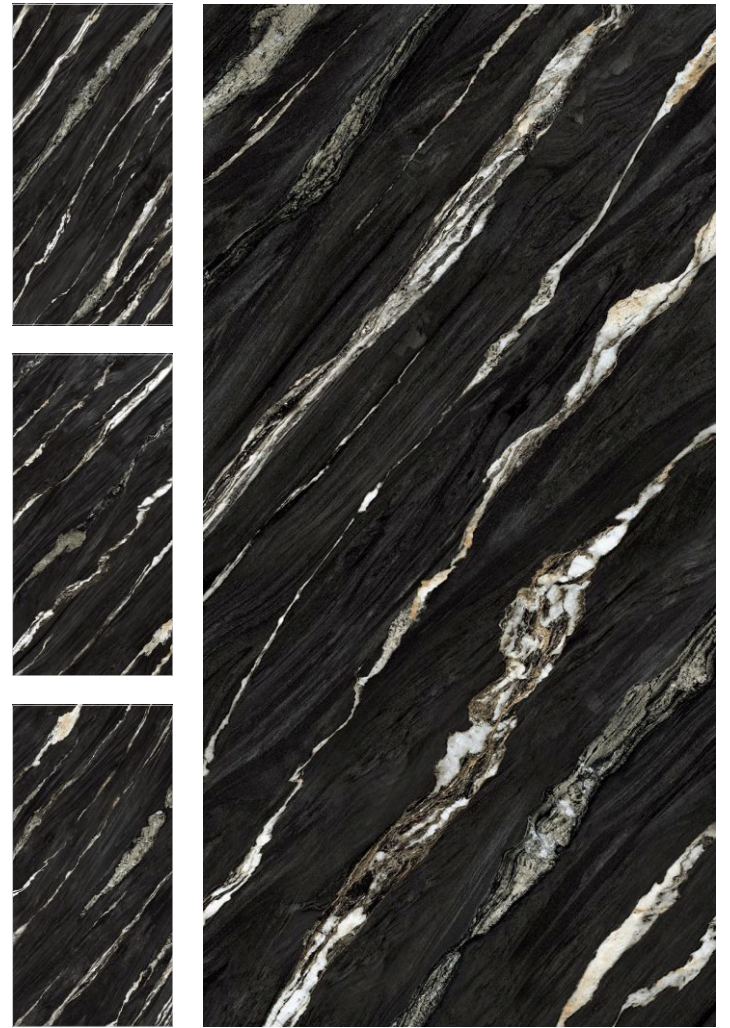

TROPICAL BLACK

Available Surface :

GLR
SURFACE

HIGHGLOSS
SURFACE

60X
120CM
Random - 4