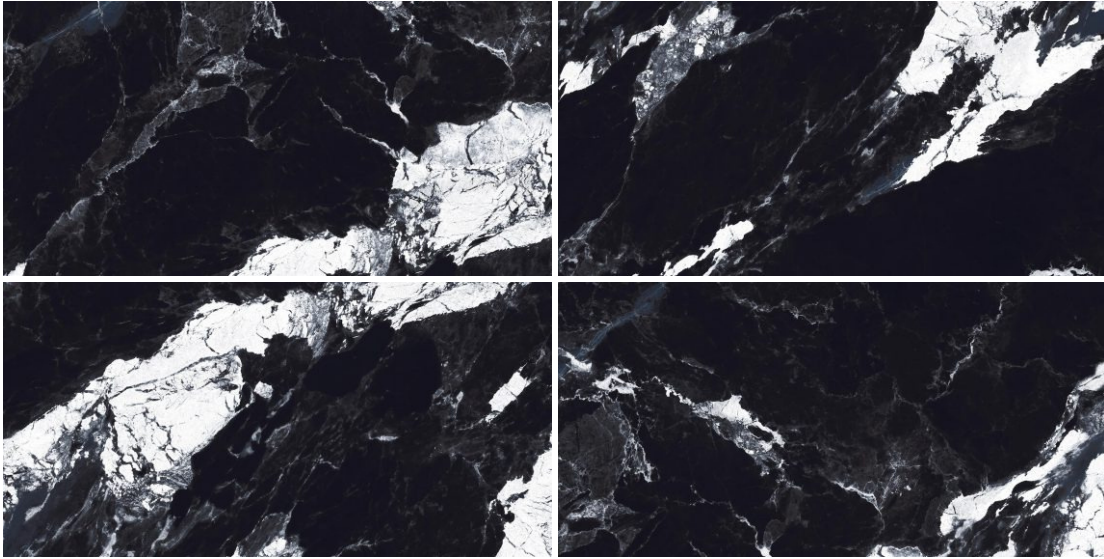

CARNICO BLACK-

CARNICO WHITE

CARNICO WHITE

CARNICO BLACK

A black and white Italian interior exudes timeless elegance and refined sophistication, capturing the essence of classic Italian design with a modern twist. This monochromatic palette creates a striking contrast that enhances architectural details and adds depth to the space. In such interiors, black elements, such as sleek furniture, intricate wrought iron fixtures, and bold accessories, are often set against white walls, marble surfaces, and light-toned fabrics. The balance between these two shades brings a sense of harmony and balance, creating an atmosphere that is both luxurious and inviting.