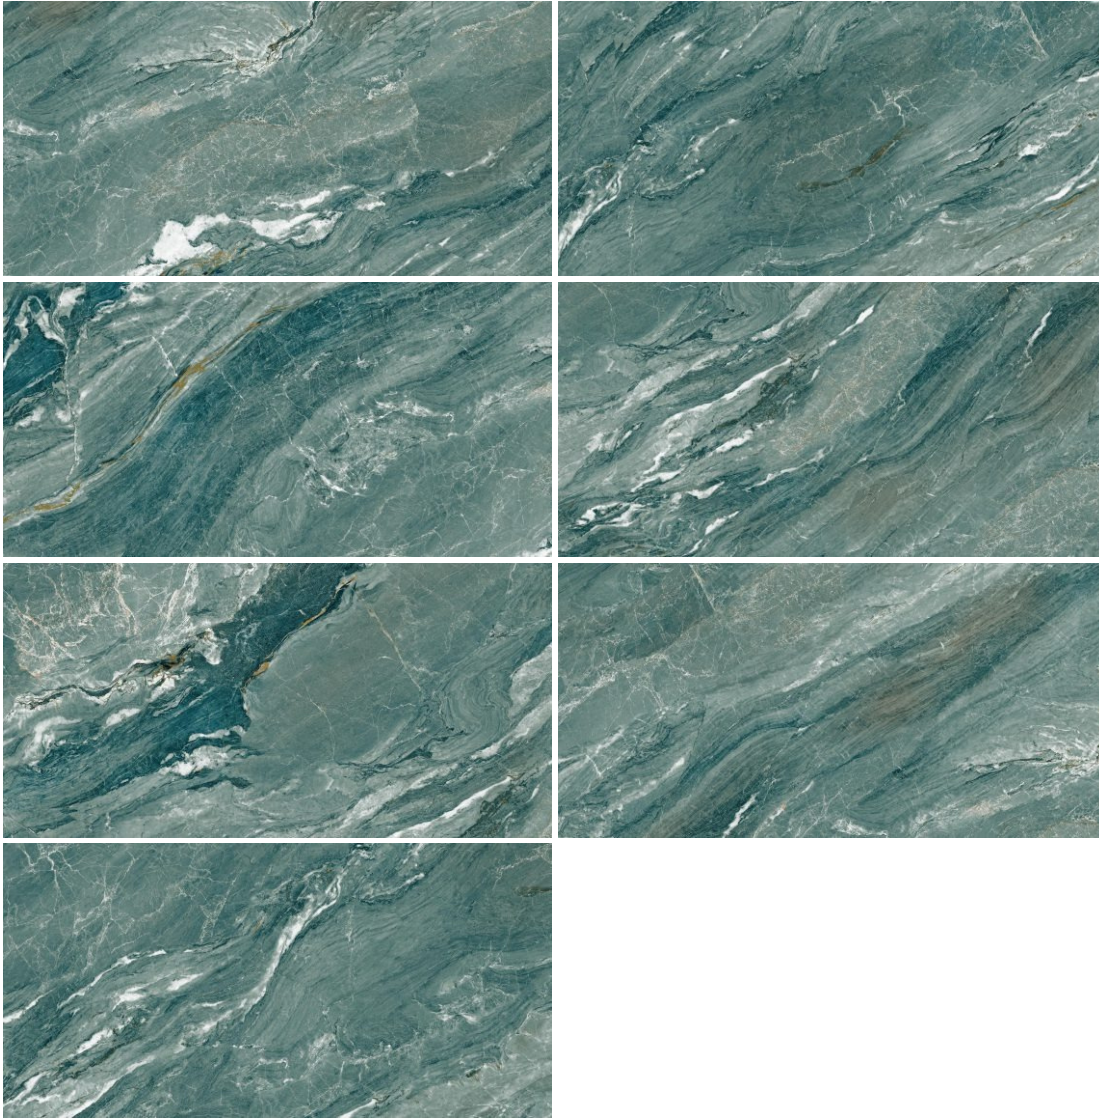

REFLECT STROM

Available Surface :

GLR
SURFACE

HIGHGLOSS
SURFACE

60X
120CM

Random - 8