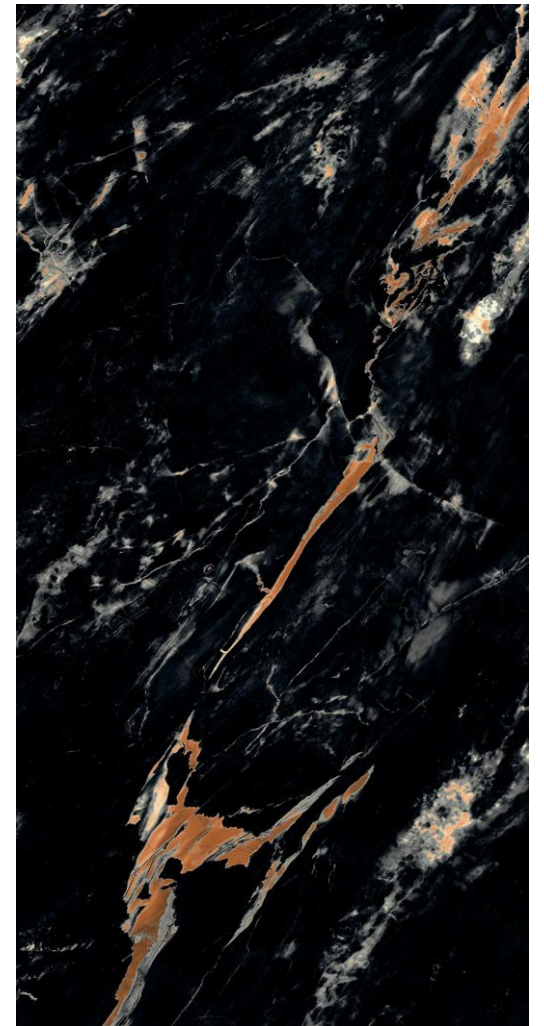

URBAN BLACK

Technical Features:

Available Surface:

GLR
SURFACE

HIGHGLOSS
SURFACE

60X
120CM
Random - 8