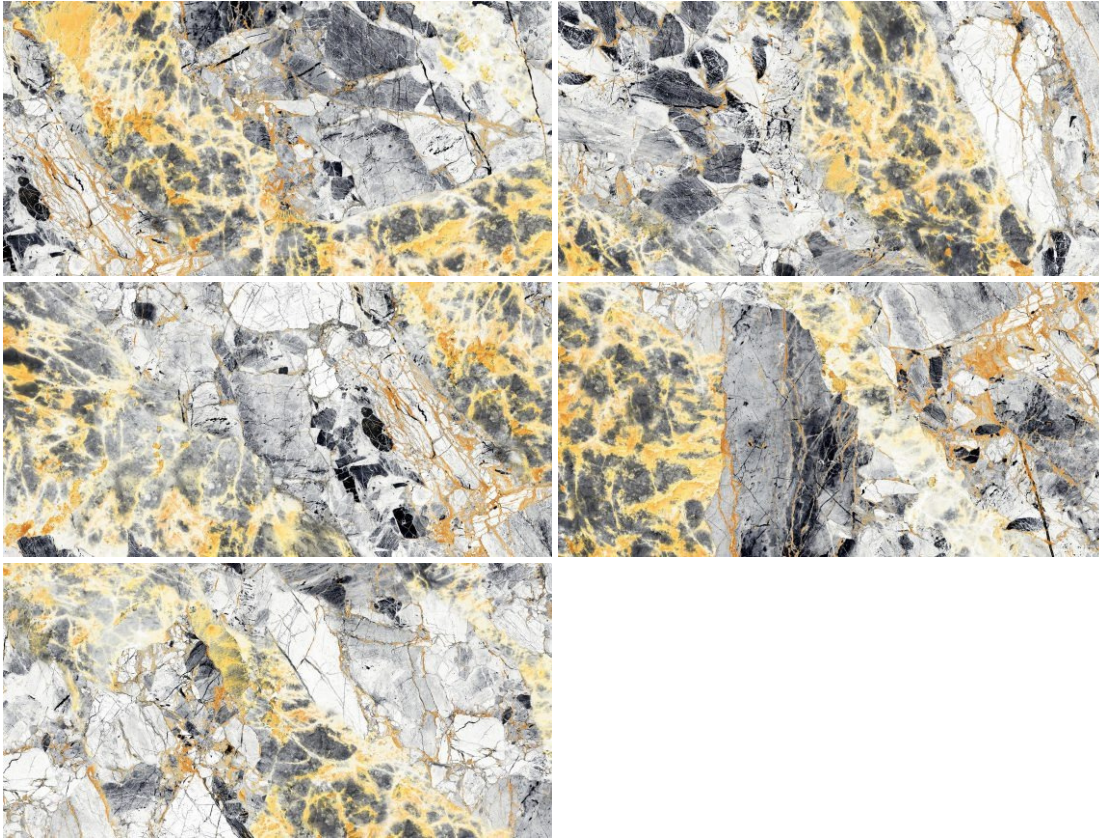

ALBATROSS WHITE

Technical Features:

Available Surface:

HIGHGLOSS
SURFACE

Random - 6