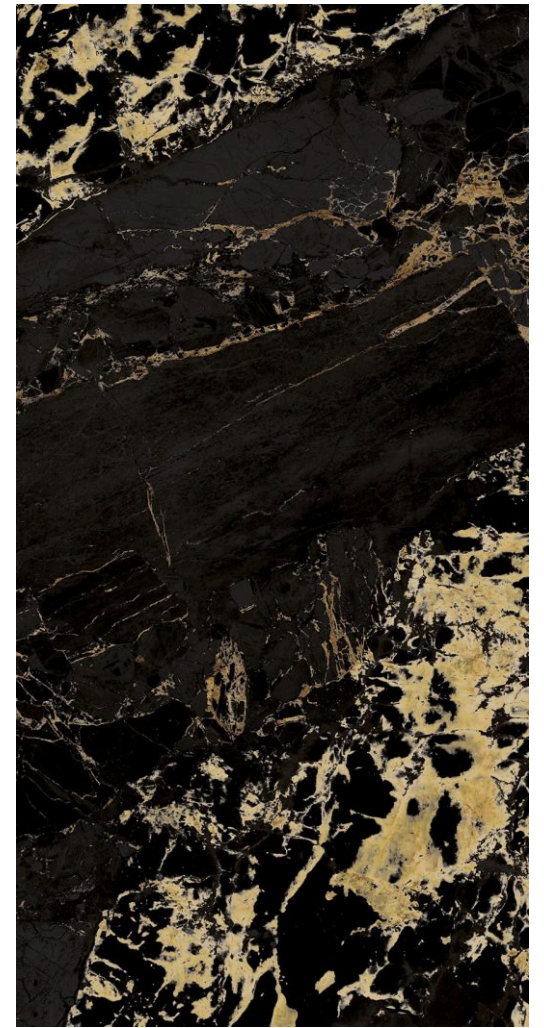

ALBATROSS BLACK

ALBATROSS WHITE

Yellow marble is a luxurious and elegant material often used in interior design to add warmth, sophistication, and a touch of opulence to a space. Its distinctive veining and rich golden hues create a striking visual impact, making it an ideal choice for statement pieces like countertops, flooring, and accent walls. In contemporary designs, yellow marble can be paired with minimalist furnishings and neutral color palettes to create a balanced and harmonious environment. Alternatively, it can be combined with bold colors and textures for a more eclectic and vibrant look. Beyond its aesthetic appeal, yellow marble is also valued for its durability and timeless beauty, ensuring that it remains a stylish feature in any interior setting for years to come.