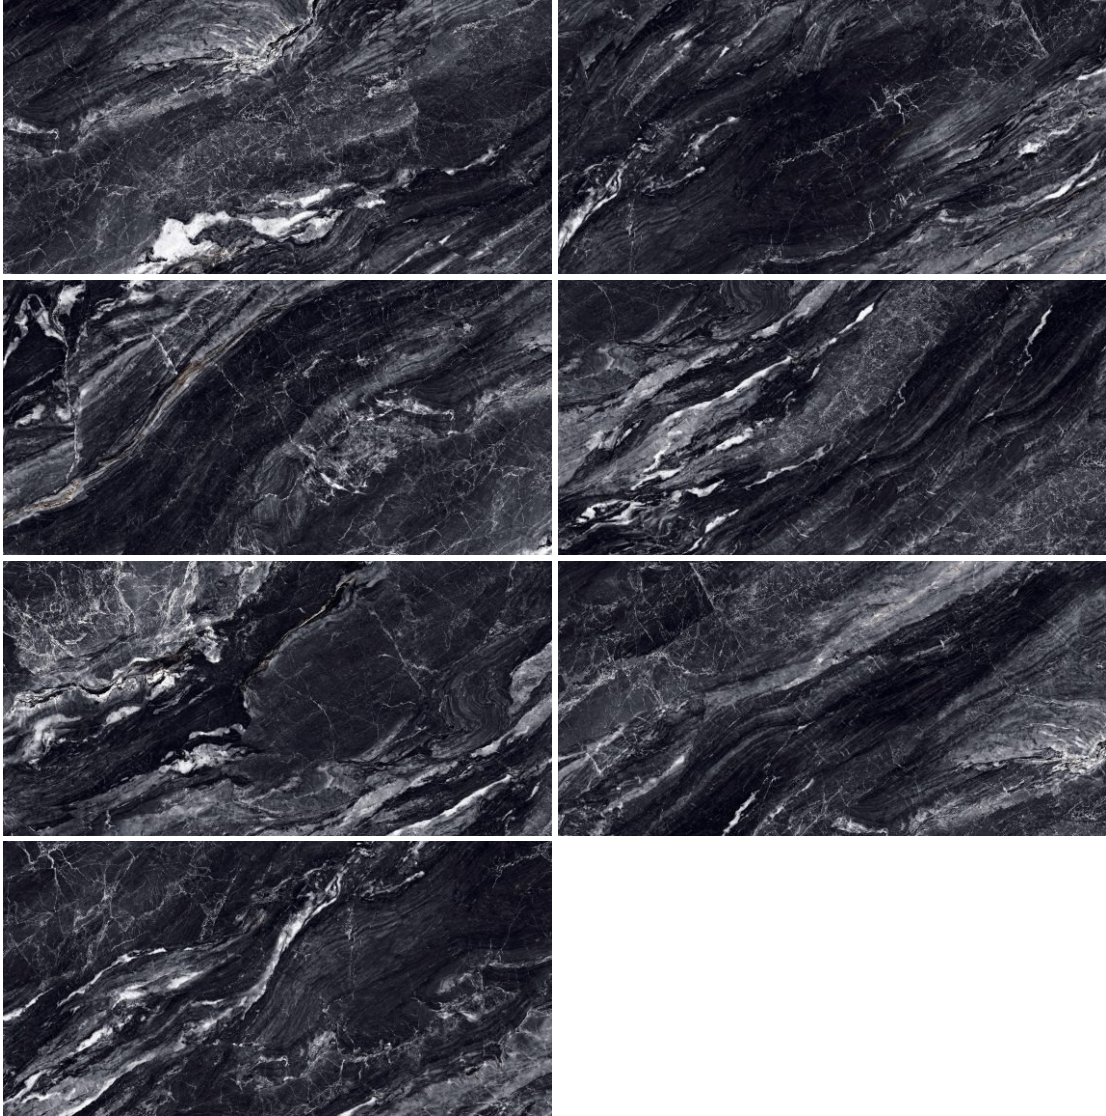

REFLECT CROCODILE

Available Surface :

**GLR**  
SURFACE

HIGHGLOSS  
SURFACE

60X  
120CM  
Random - 8

REFLECT CROW

Available Surface :

**GLR**  
SURFACE