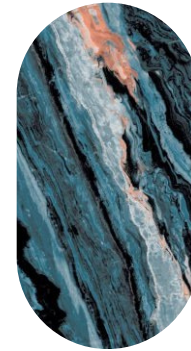

PICASSO OCEAN