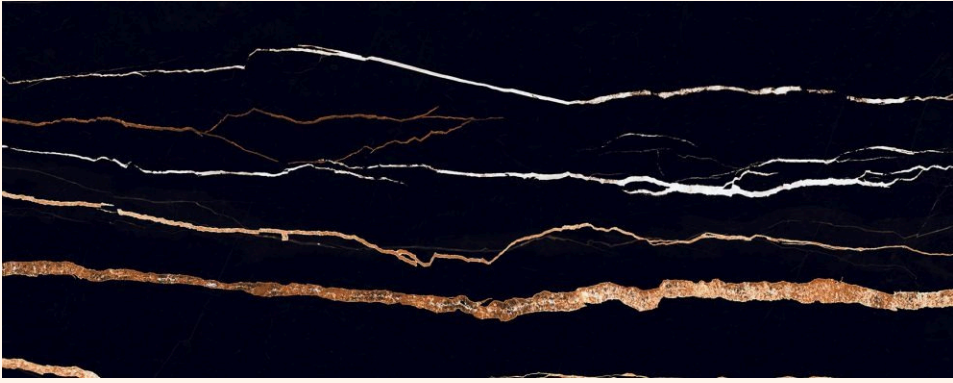

# A Modern Design Choice

Black tiles are increasingly becoming a popular choice in contemporary interior design. Their sleek, bold appearance adds a touch of sophistication and elegance to any space. Whether used in kitchens, bathrooms, or living areas, black tiles can create a dramatic backdrop that highlights other design elements.

# A Galaxy Texture Marble Is a stunning material

that combines the ethereal beauty of the cosmos with the luxurious elegance of marble. This unique stone features swirling patterns reminiscent of distant galaxies, with intricate veining and speckled details that evoke the mystery and grandeur of the universe. The color combinations in galaxy texture marble are particularly captivating, often showcasing a harmonious blend of deep blues, purples, and blacks, interspersed with shimmering hints of gold, silver, and white. These contrasting hues create a dynamic and mesmerizing appearance, making each piece of marble a work of art. Whether used in countertops, flooring, or decorative accents, galaxy texture marble brings a sense of cosmic wonder and sophistication to any space, transforming ordinary interiors into extraordinary environments that inspire awe and imagination.