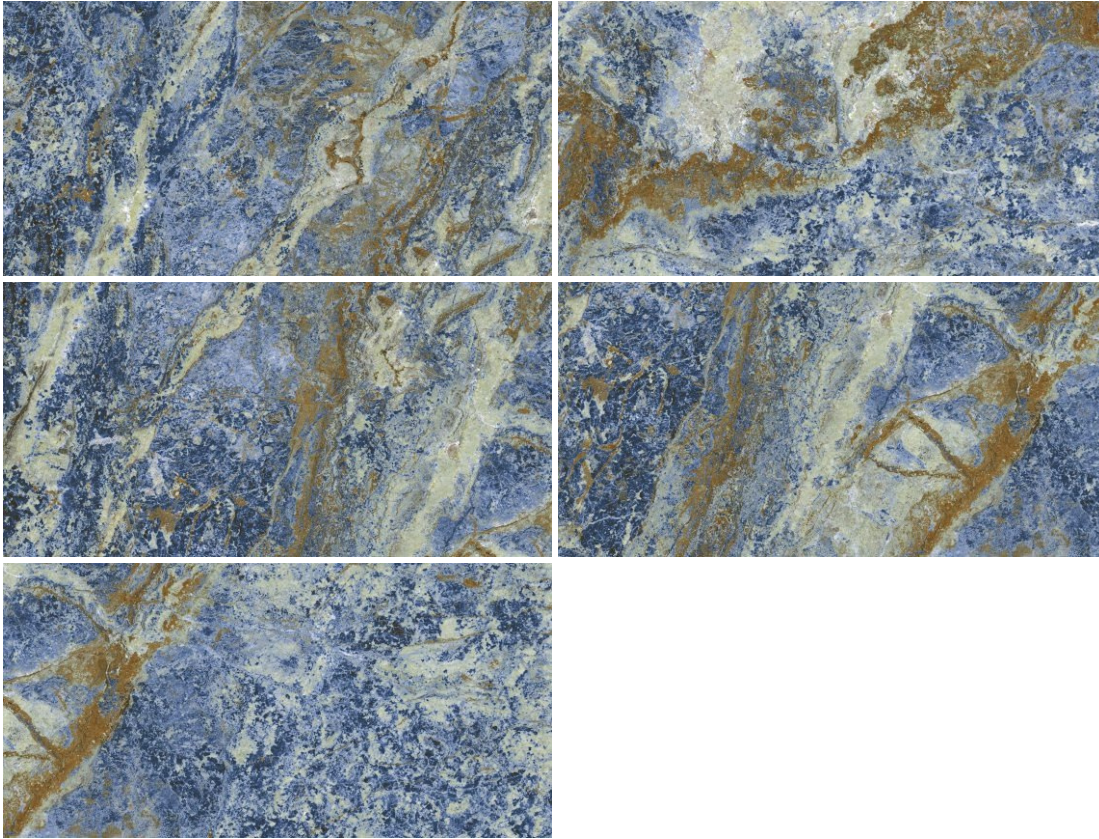

MARGRAF NATURAL

Technical Features:

Available Surface:

GLR
SURFACE

HIGHGLOSS
SURFACE

60X
120CM

Random - 6