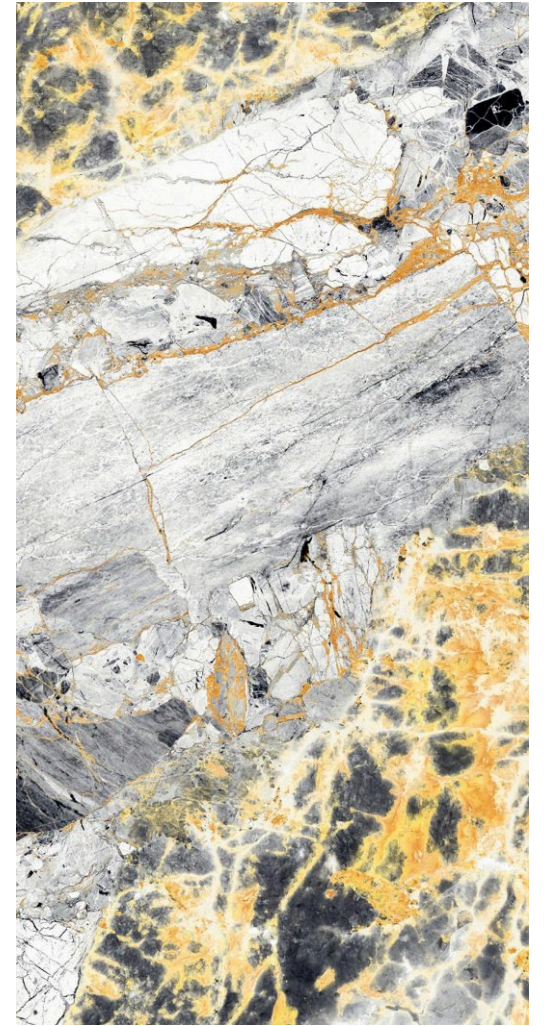

ALBATROSS WHITE

Technical Features:

Available Surface:

HIGHGLOSS
SURFACE

Random - 6