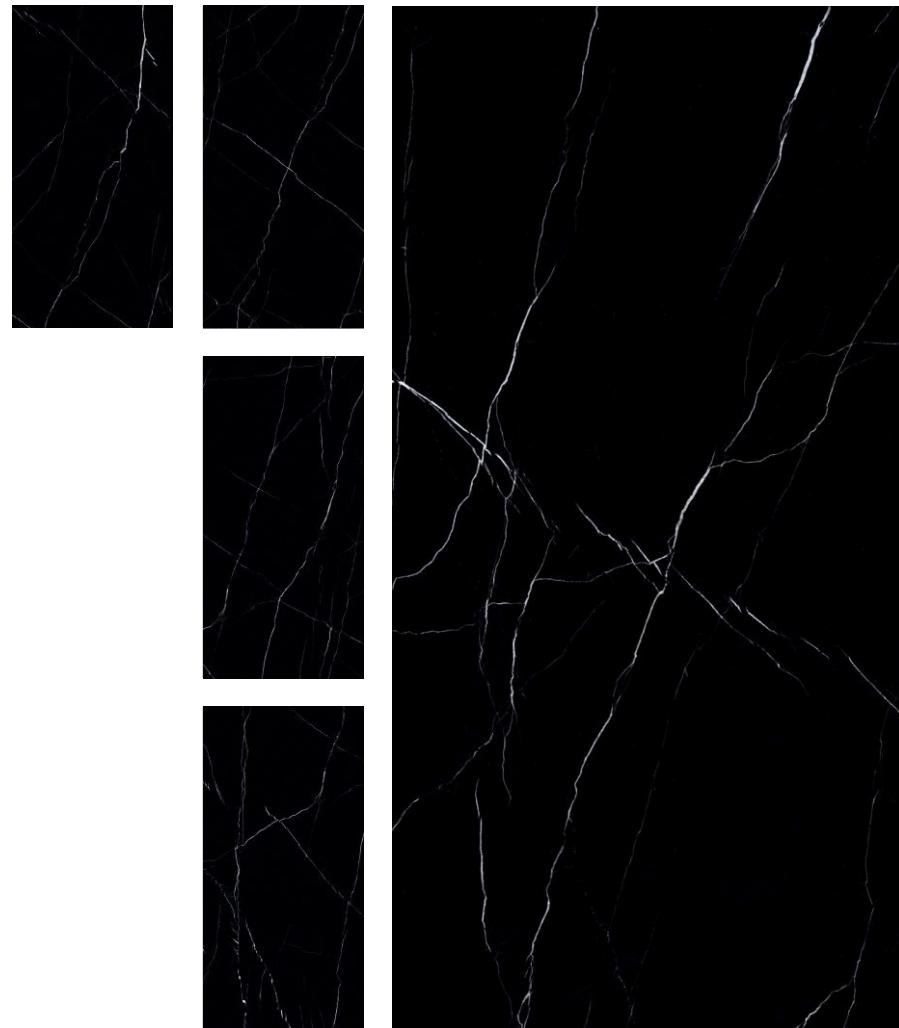

BLACK PANTHER

Available Surface:

GLR
SURFACE

HIGHGLOSS
SURFACE

60X
120CM

Random - 5