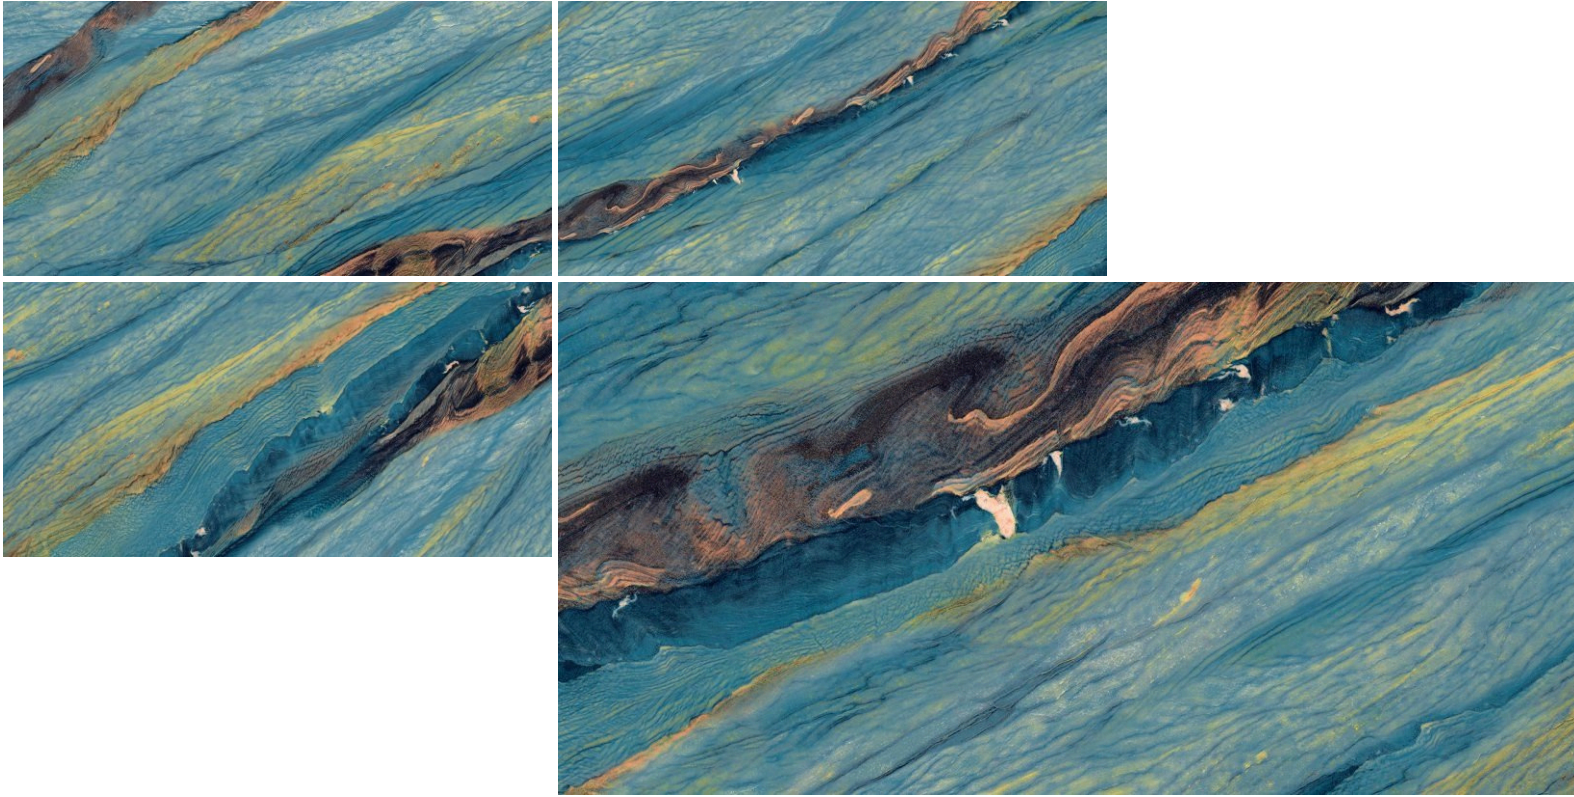

ABROAD AQUA

Technical Features:

Available Surface:

GLR
SURFACE

HIGHGLOSS
SURFACE

60X
120CM

Random - 4