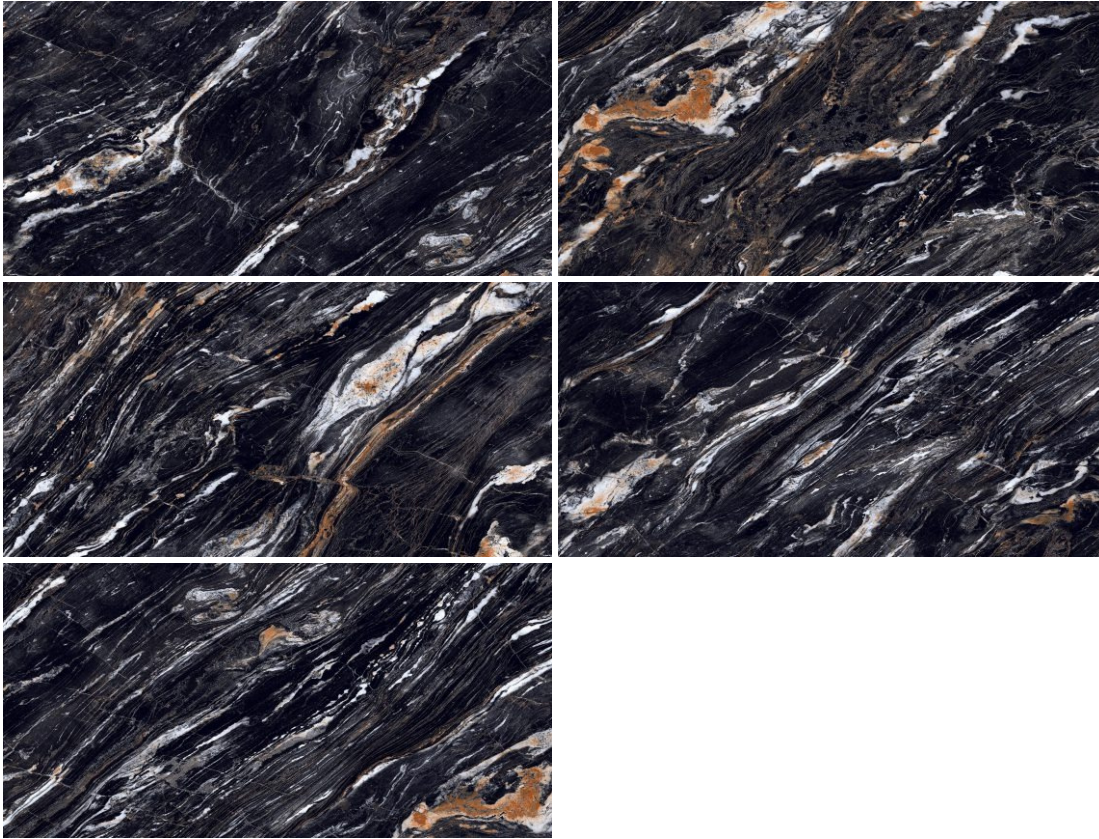

JEGAM BLACK

Technical Features:

Available Surface:

GLR
SURFACE

HIGHGLOSS
SURFACE

**60X
120CM**
Random - 6