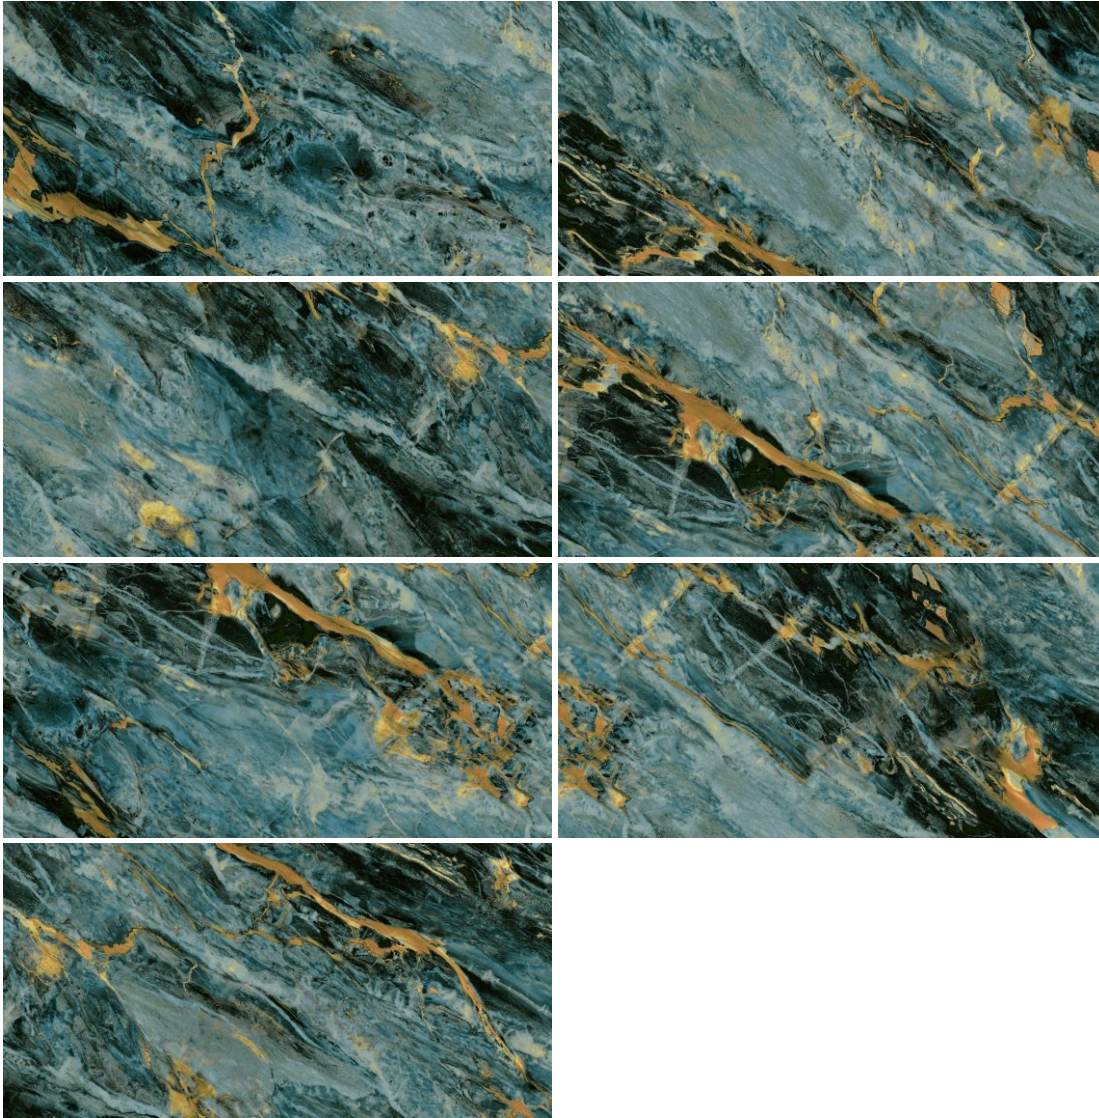

URBAN FOREST

Technical Features:

Available Surface:

GLR
SURFACE

HIGHGLOSS
SURFACE

60X
120CM

Random - 8