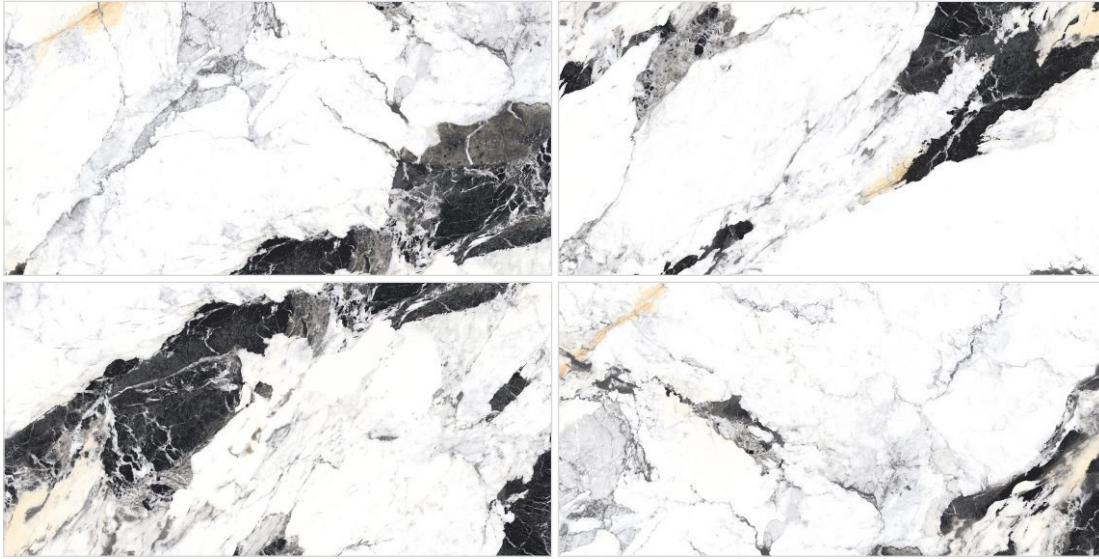

CARNICO WHITE

Technical Features:

Available Surface:

GLR
SURFACE

HIGHGLOSS
SURFACE

60X
120CM

Random - 5