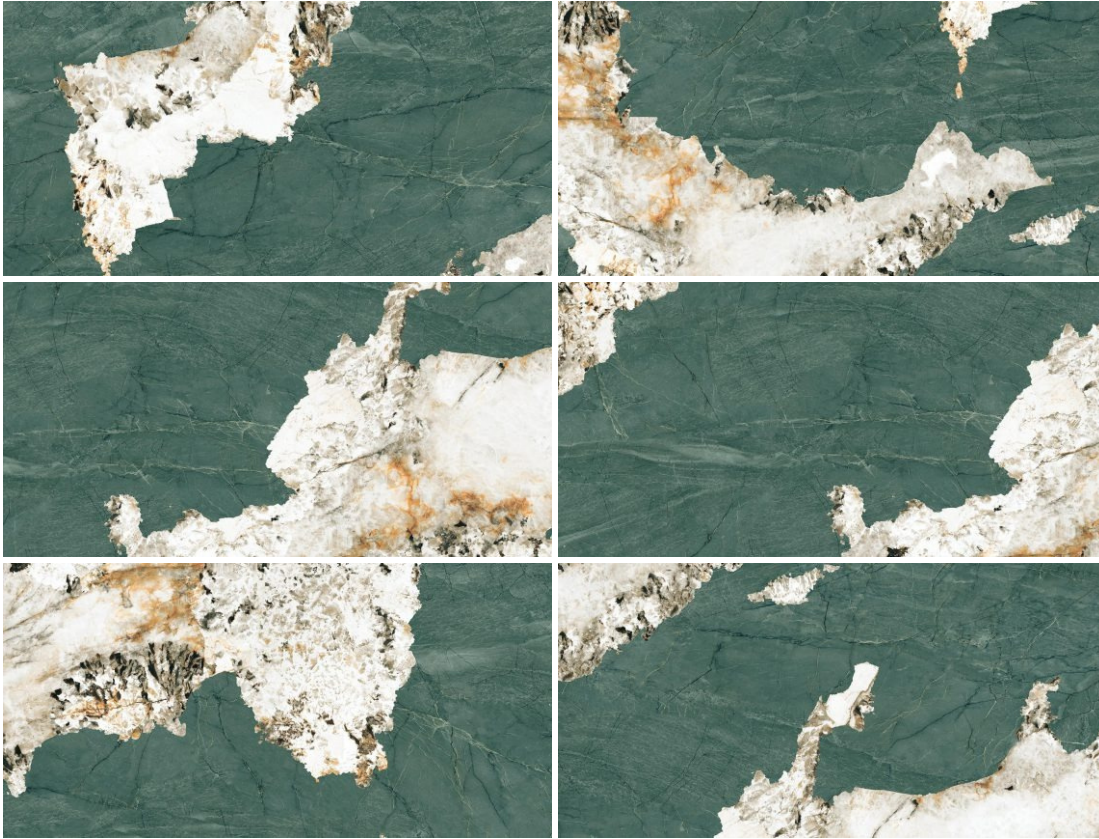

Available Surface:

HIGHGLOSS  
SURFACE

Random - 6

ICE BERG GREEN

Technical Features:

Available Surface:

**GLR**  
SURFACE

HIGHGLOSS  
SURFACE