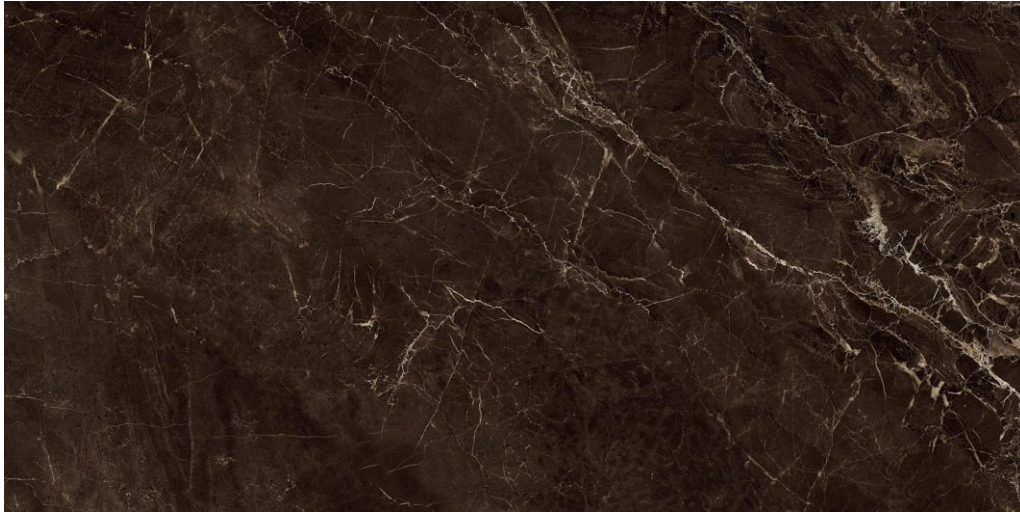

CHROMATIC BROWN

Technical Features:

Available Surface:

GLR
SURFACE

HIGHGLOSS
SURFACE

60X
120CM

Random - 4