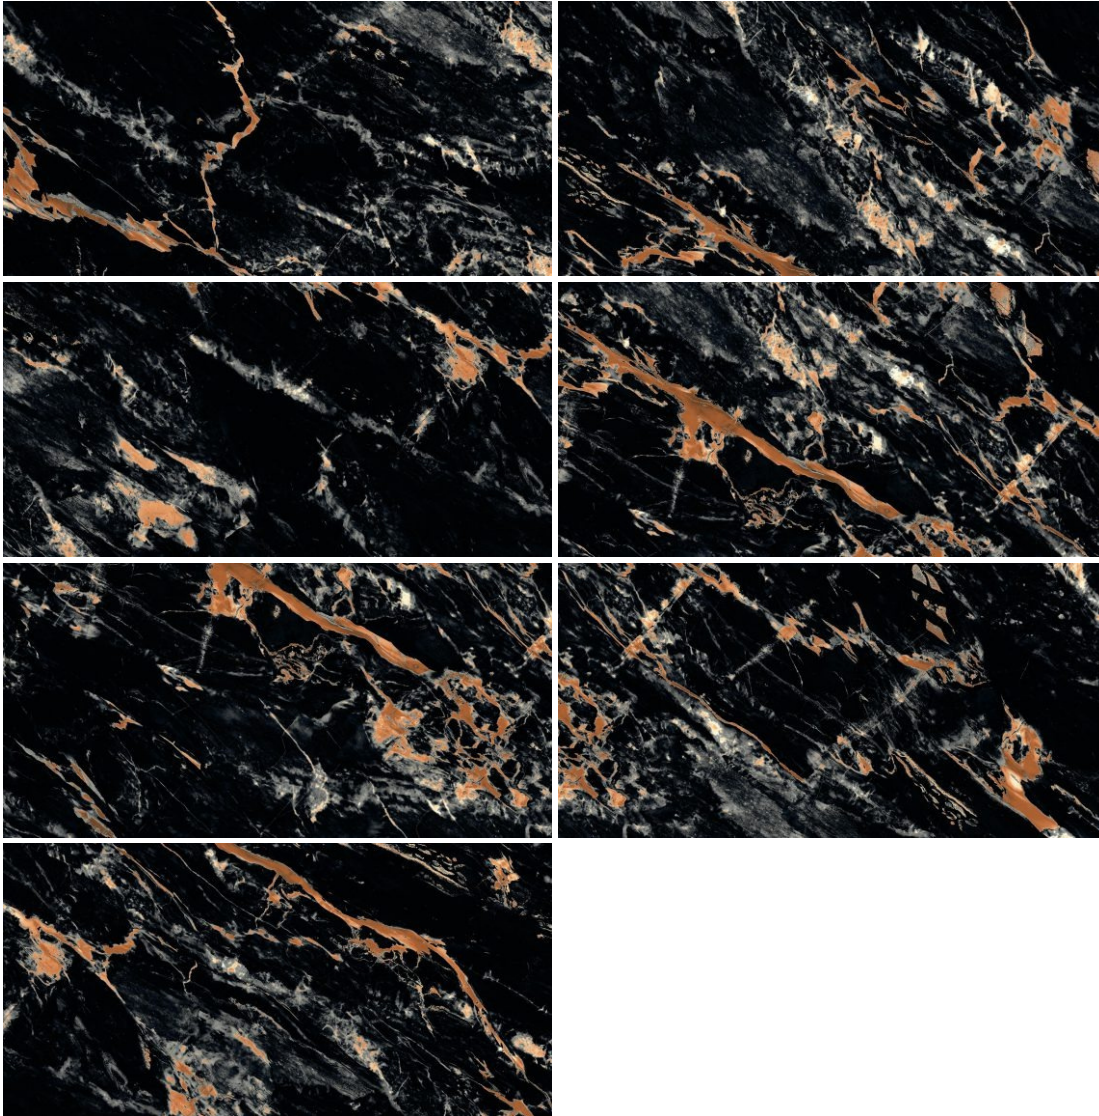

URBAN BLACK

Technical Features:

Available Surface:

GLR
SURFACE

HIGHGLOSS
SURFACE

60X
120CM
Random - 8