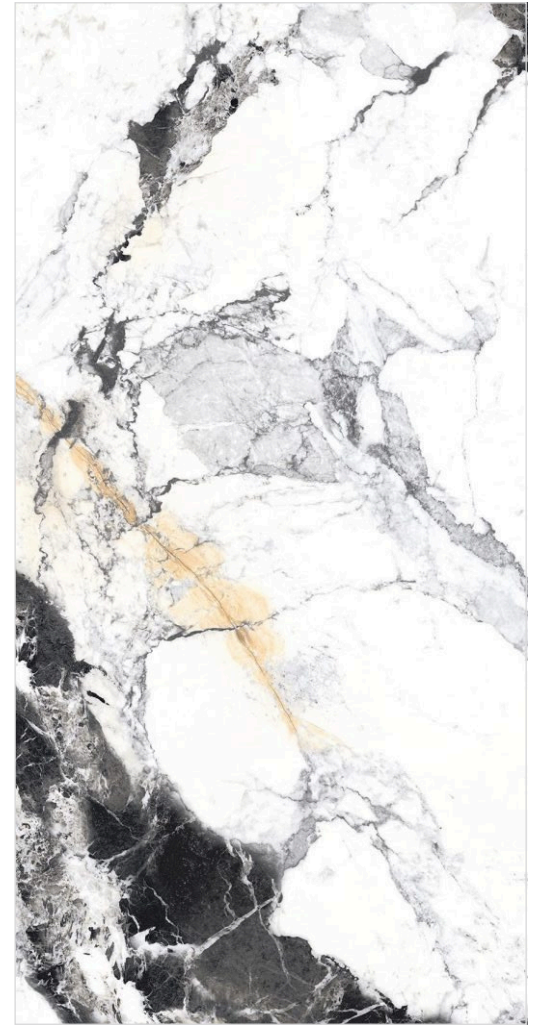

CARNICO WHITE

Technical Features:

Available Surface:

GLR
SURFACE

HIGHGLOSS
SURFACE

60X
120CM

Random - 5