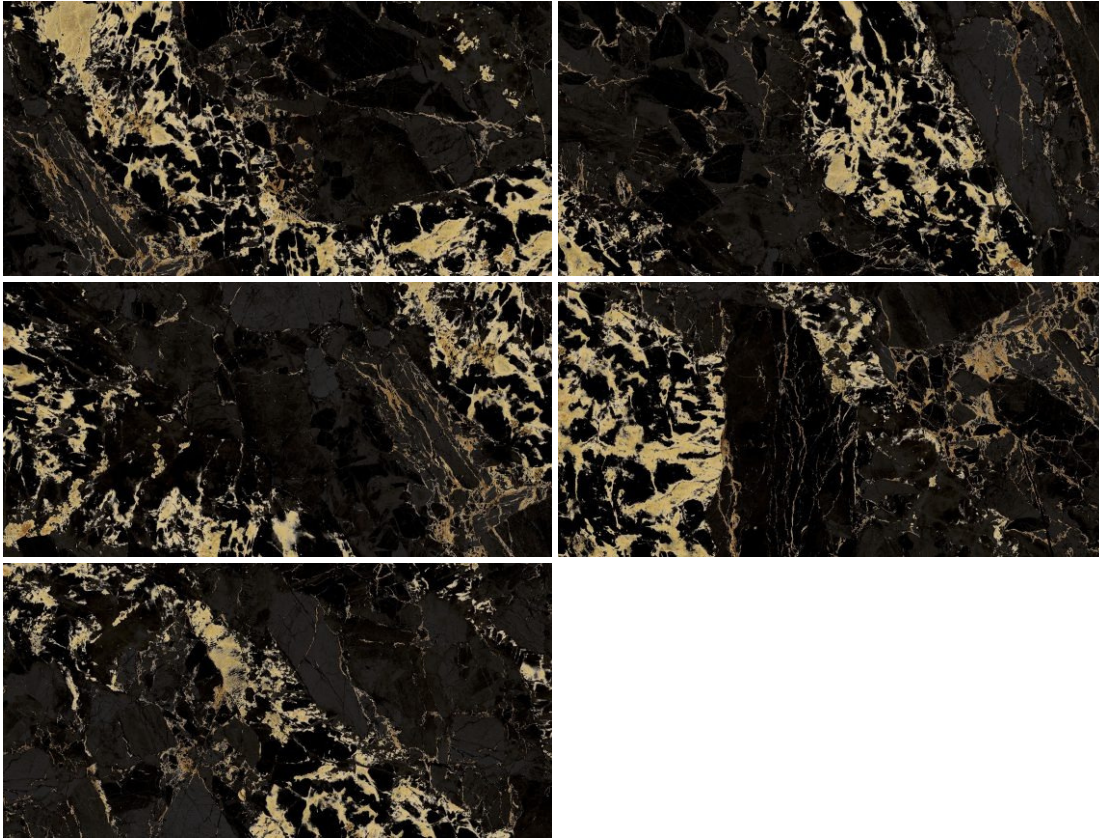

ALBATROSS BLACK

ALBATROSS WHITE

Yellow marble is a luxurious and elegant material often used in interior design to add warmth, sophistication, and a touch of opulence to a space. Its distinctive veining and rich golden hues create a striking visual impact, making it an ideal choice for statement pieces like countertops, flooring, and accent walls. In contemporary designs, yellow marble can be paired with minimalist furnishings and neutral color palettes to create a balanced and harmonious environment. Alternatively, it can be combined with bold colors and textures for a more eclectic and vibrant look. Beyond its aesthetic appeal, yellow marble is also valued for its durability and timeless beauty, ensuring that it remains a stylish feature in any interior setting for years to come.