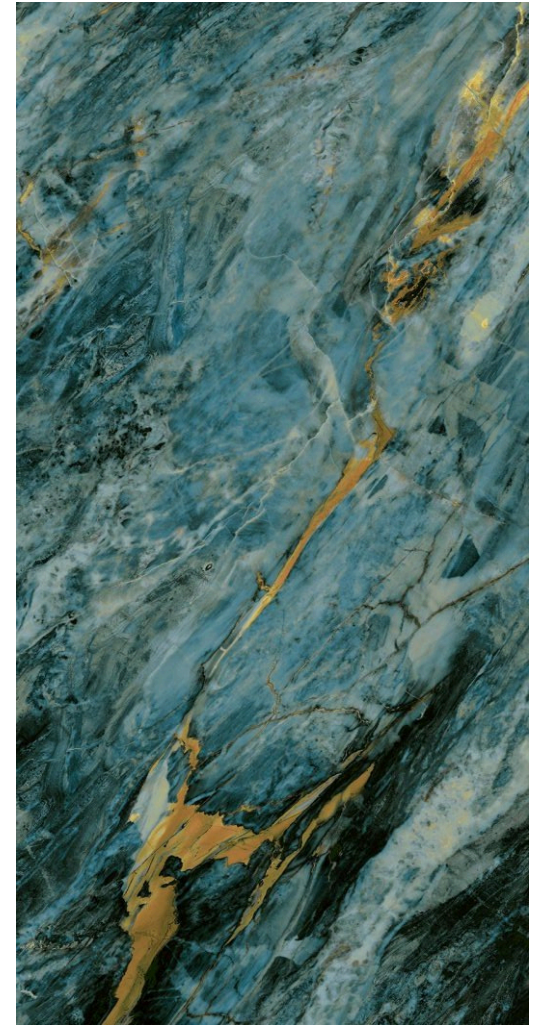

URBAN FOREST

Technical Features:

Available Surface:

GLR
SURFACE

HIGHGLOSS
SURFACE

60X
120CM

Random - 8