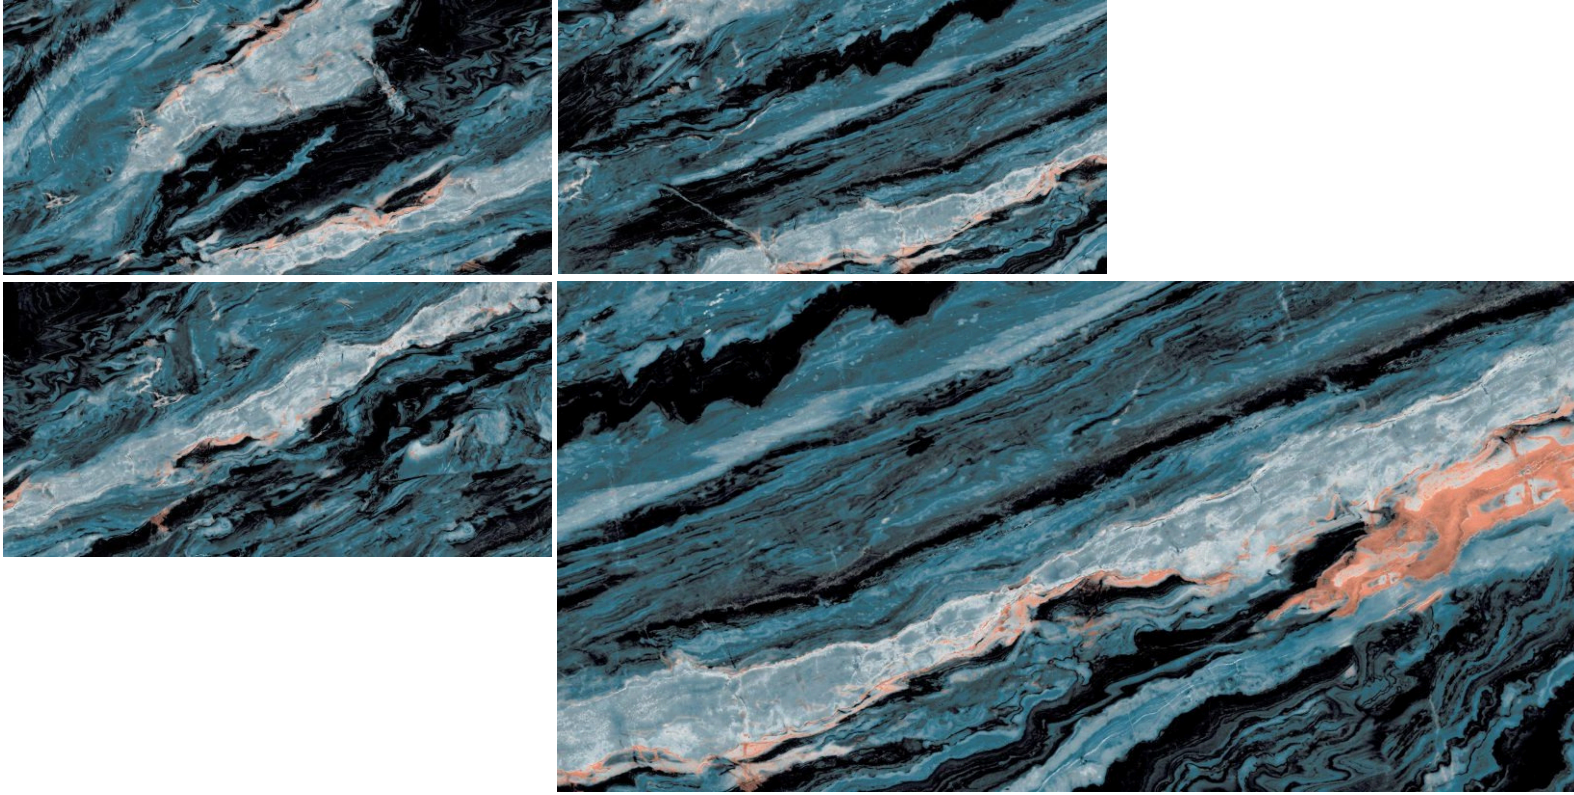

PICASSO OCEAN

PICASSO NERO

PICASSO NERO

PICASSO OCEAN

Finesh tiles represent the epitome of elegance and functionality in modern interior design. Known for their impeccable finish and durability, these tiles are a popular choice for both residential and commercial spaces. The fine texture and subtle sheen of the tiles add a touch of sophistication, making any room look more spacious and inviting. They come in a variety of colors and patterns, allowing for versatile design options that can complement any decor style, from contemporary to classic.

## PICASSO OCEAN

---