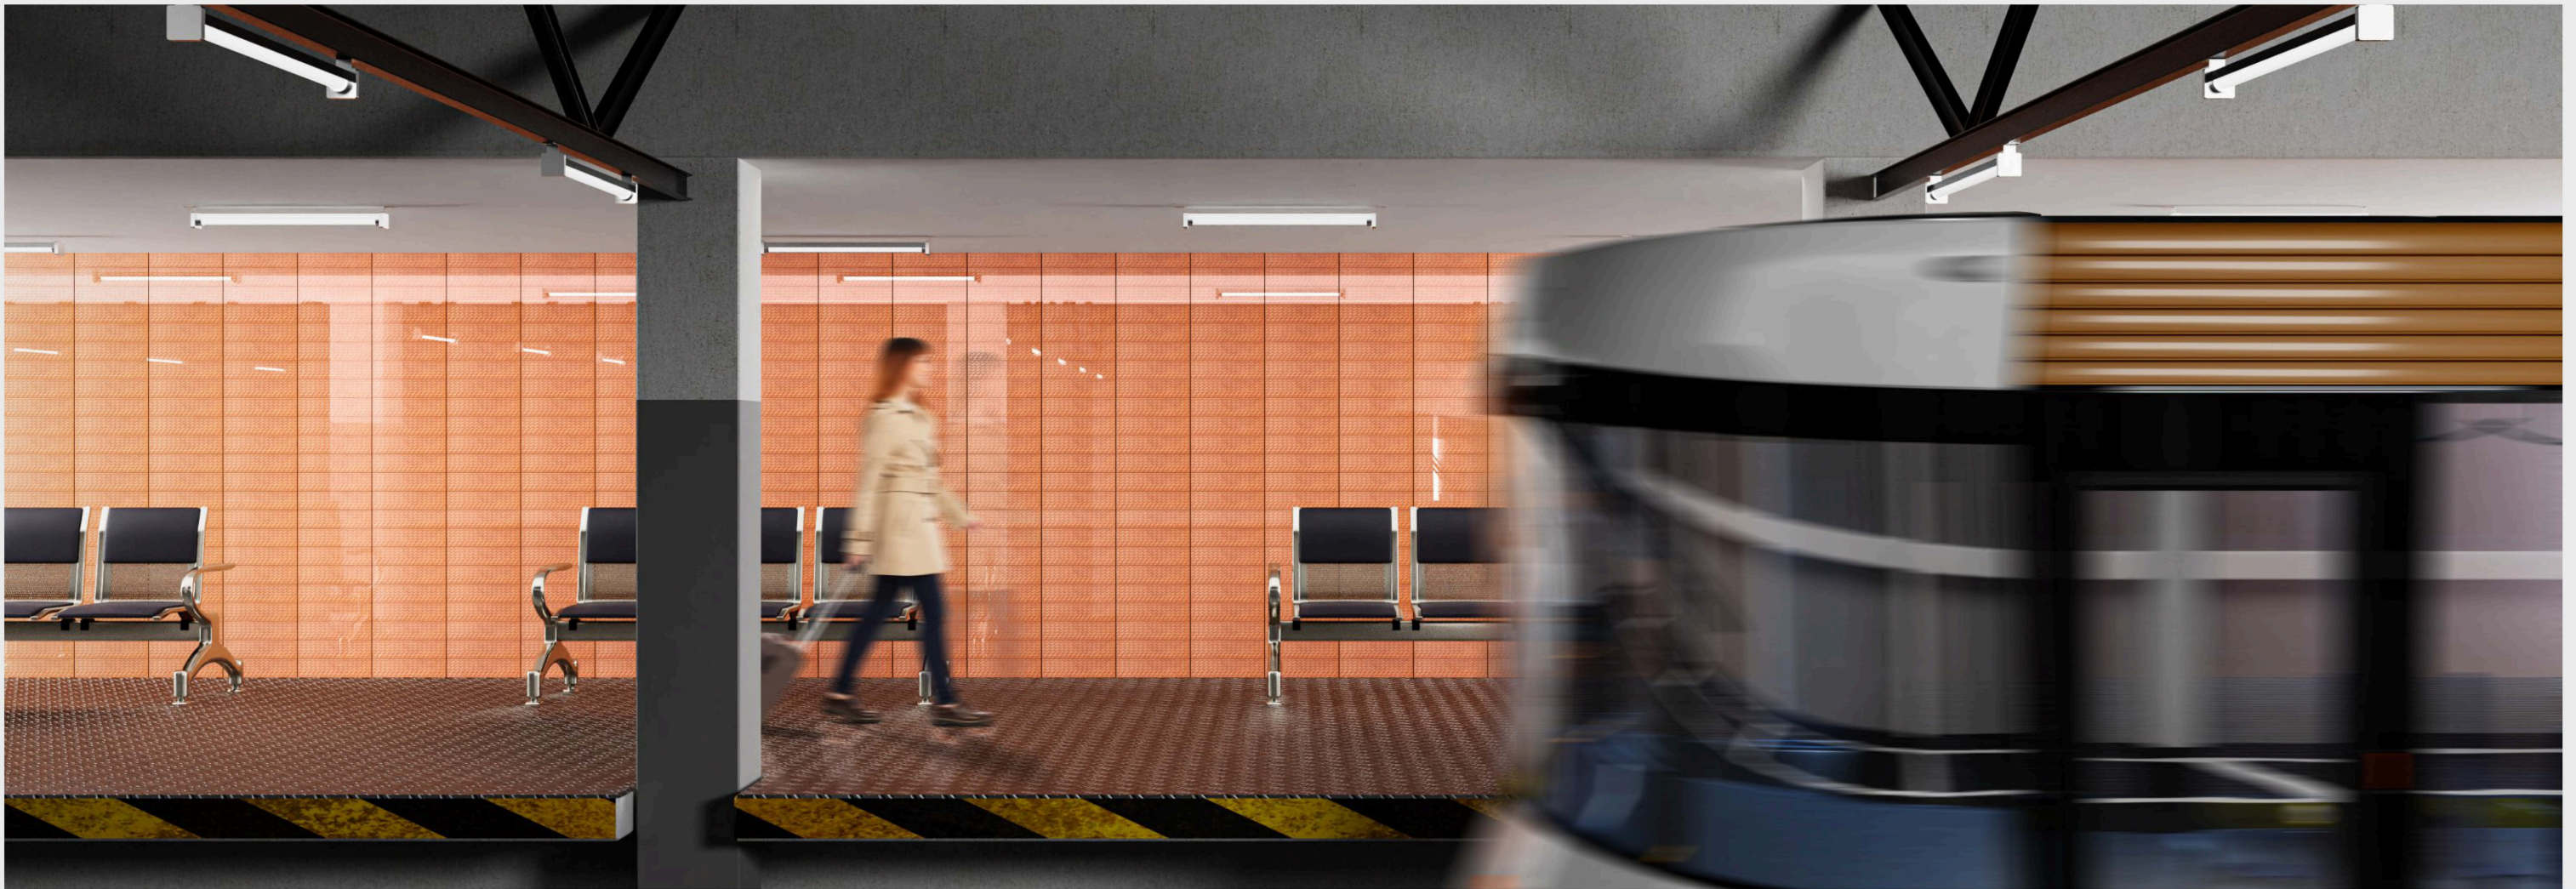

SUBWAY

SUBWAY

D::S | G

Discover the world of Tile

Subway tile has a timeless and unobtrusive appearance that works well in various settings, from ultra-modern to traditional. In general, subway tiles are rectangular and tiny to medium in size. In glossy, undulated, matte, and beveled surfaces, we provide the broadest selection of subway/metro tiles. These tiles are perfect for any space because it gives a luxurious feel.

www.snksurfaces.com

GLOSSY FINISH

Something you cannot Forget

MATT FINISH

Beautiful tiles like never Before

FINISHES

All of the Magnificence is Yours

One of the most popular tiles for home décor and some commercial areas is the distinctive matte tile because of its matte finish, rough surface to suit a slippery environment, and sturdy and durable qualities. Installing Matte tiles on a wall or floor can provide a trendy and beautiful appearance to any space.