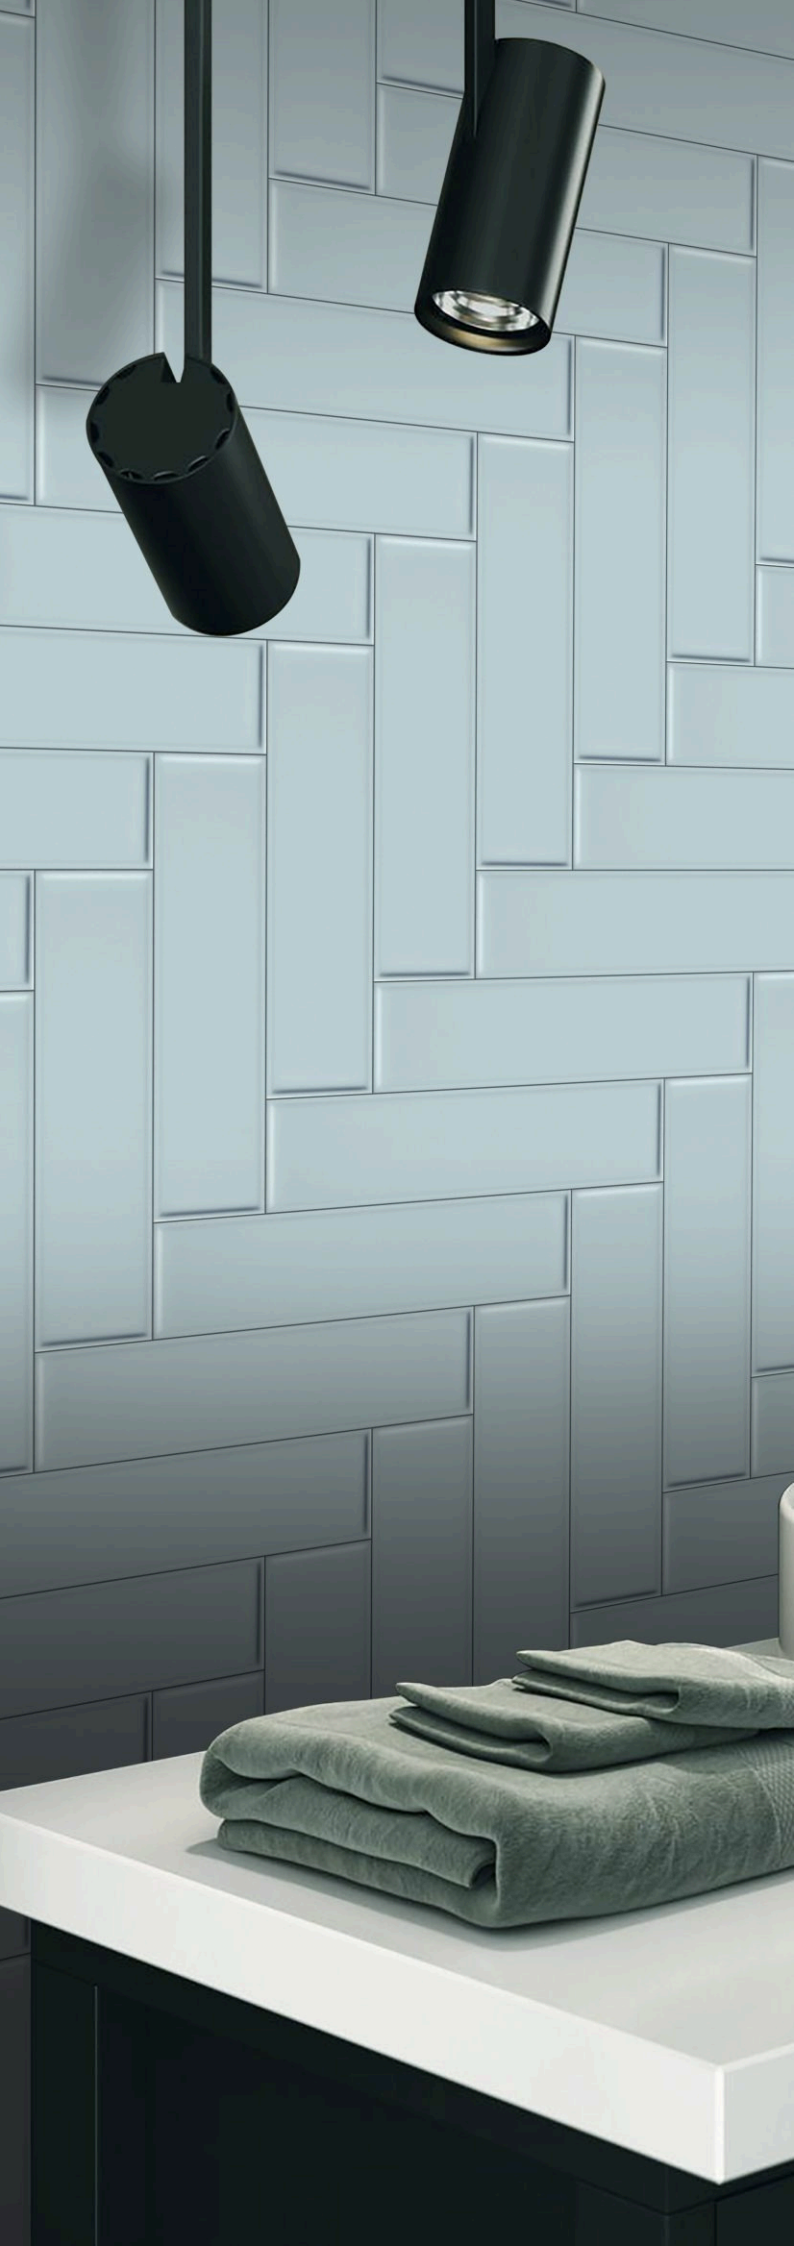

SHALLOW PUNCH - (65x260)

MATT

GLOSSY

FOREST GREEN

WHITE

FOREST GREEN

WHITE

VERMILION

BLACK

VERMILION

BLACK

GRAPHITE

GRAPHITE

PEWTER

PEWTER

ALPHANSO

ALPHANSO

LIGHT PINK

LIGHT PINK

JADE

JADE

LAVENDER

LAVENDER

NAVY BLUE

NAVY BLUE

TEAL GREEN

TEAL GREEN