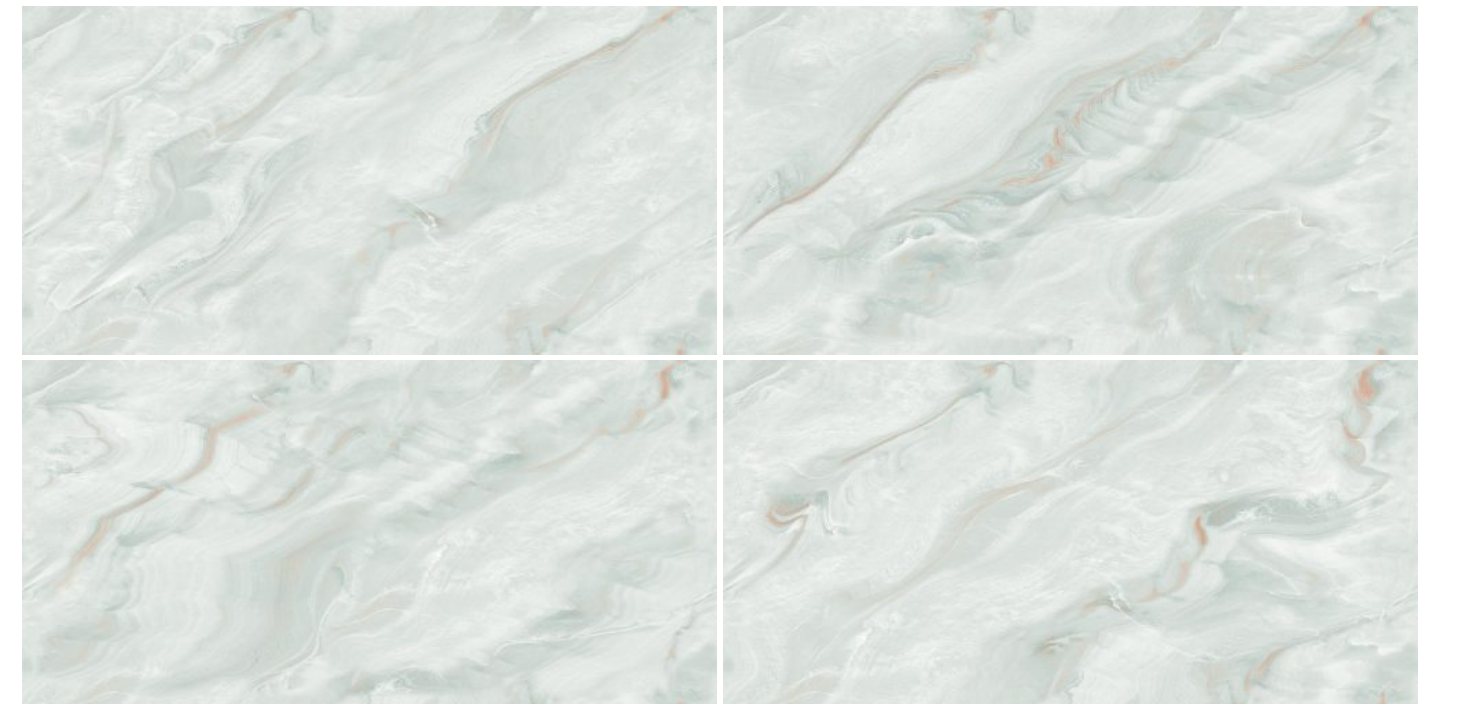

Random - 4 Faces