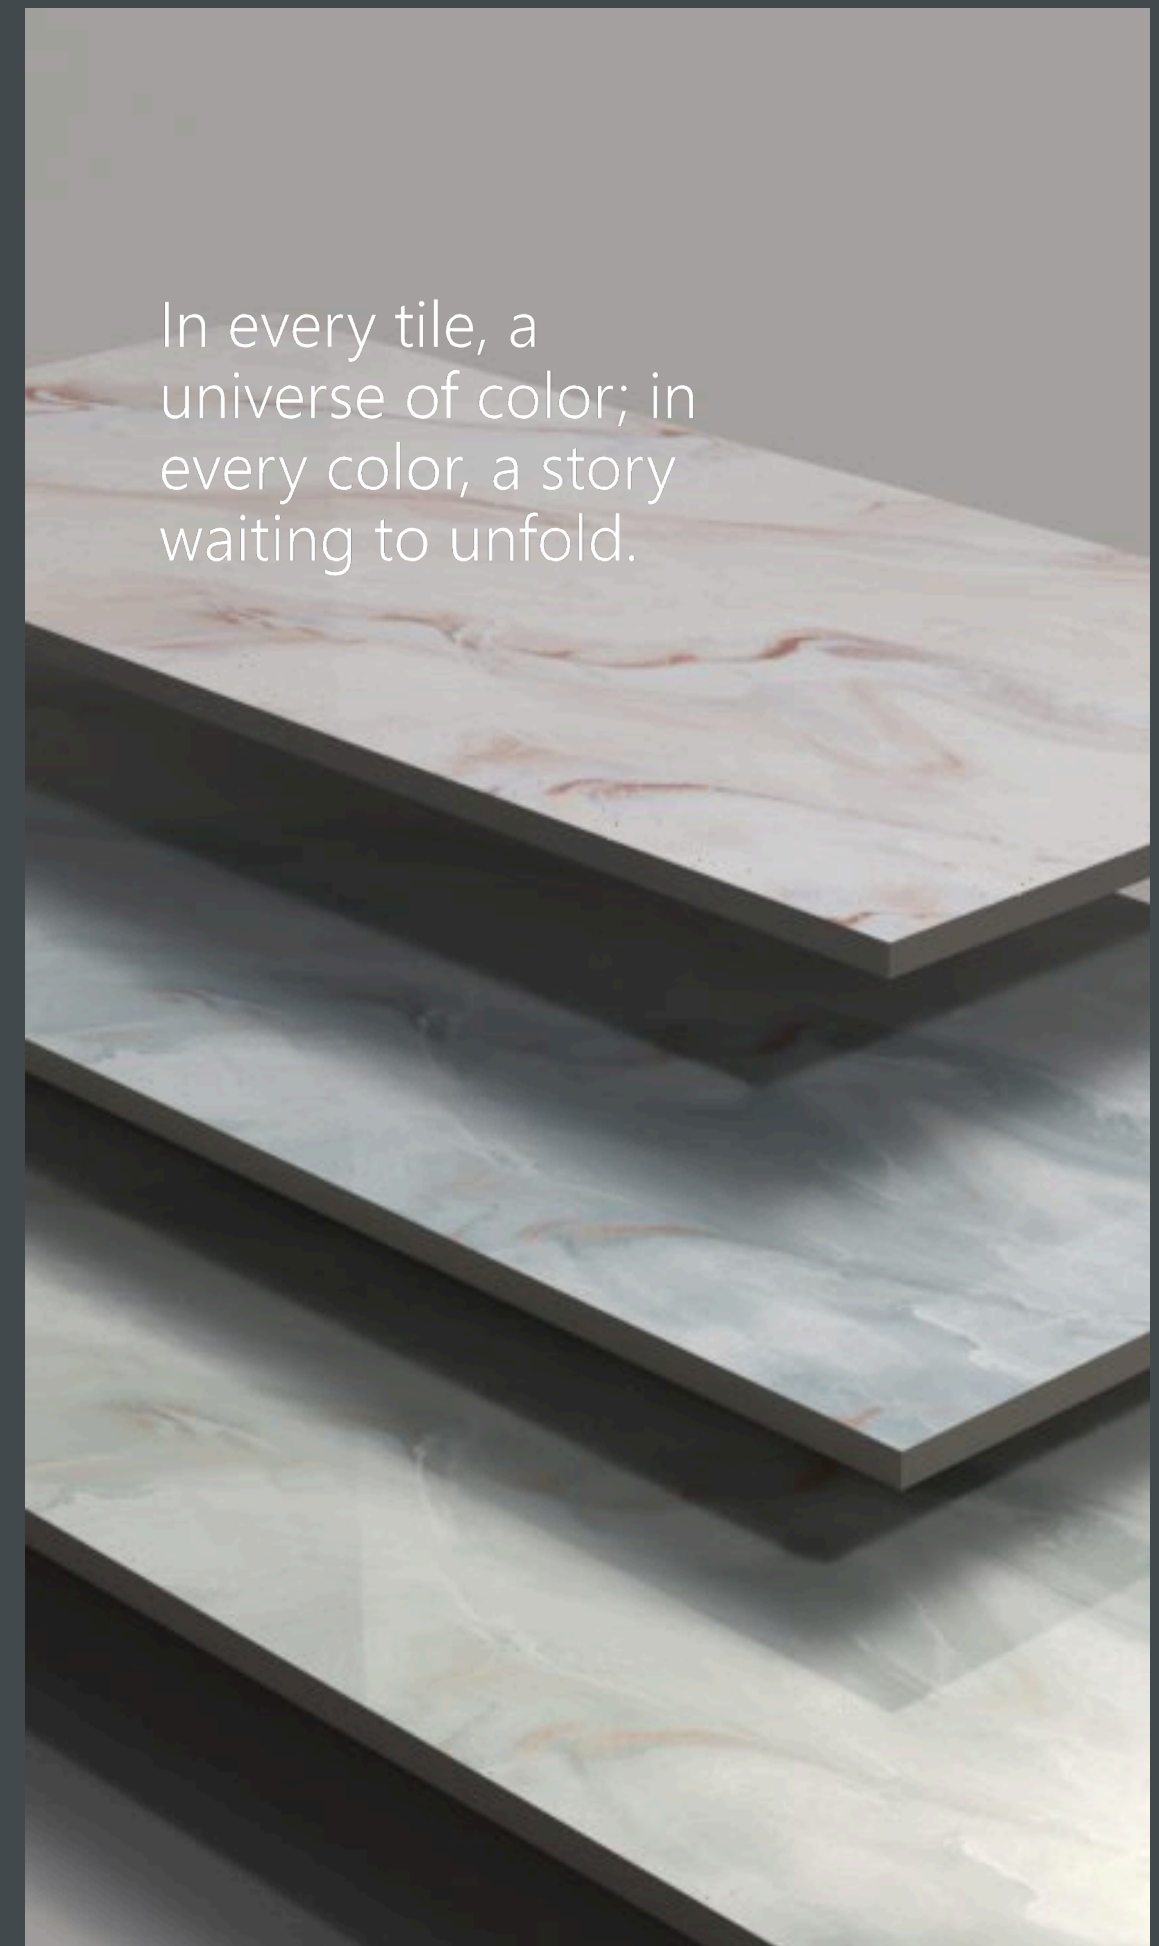

# LIBERIA FLUID COLLECTION

The Panorama Series is more than just a feast for the eyes; it's a gateway to a world where the lines between reality and fantasy blur. With each step across the tessellated floor, visitors find their worries melting away, replaced by a sense of wonder and an unquenchable curiosity about the artisans who created this masterpiece. Who were they? What inspired their work? The answers lie hidden beneath the surface, waiting for the next curious soul brave enough to unlock the mysteries of the Colorful Tiles Series.