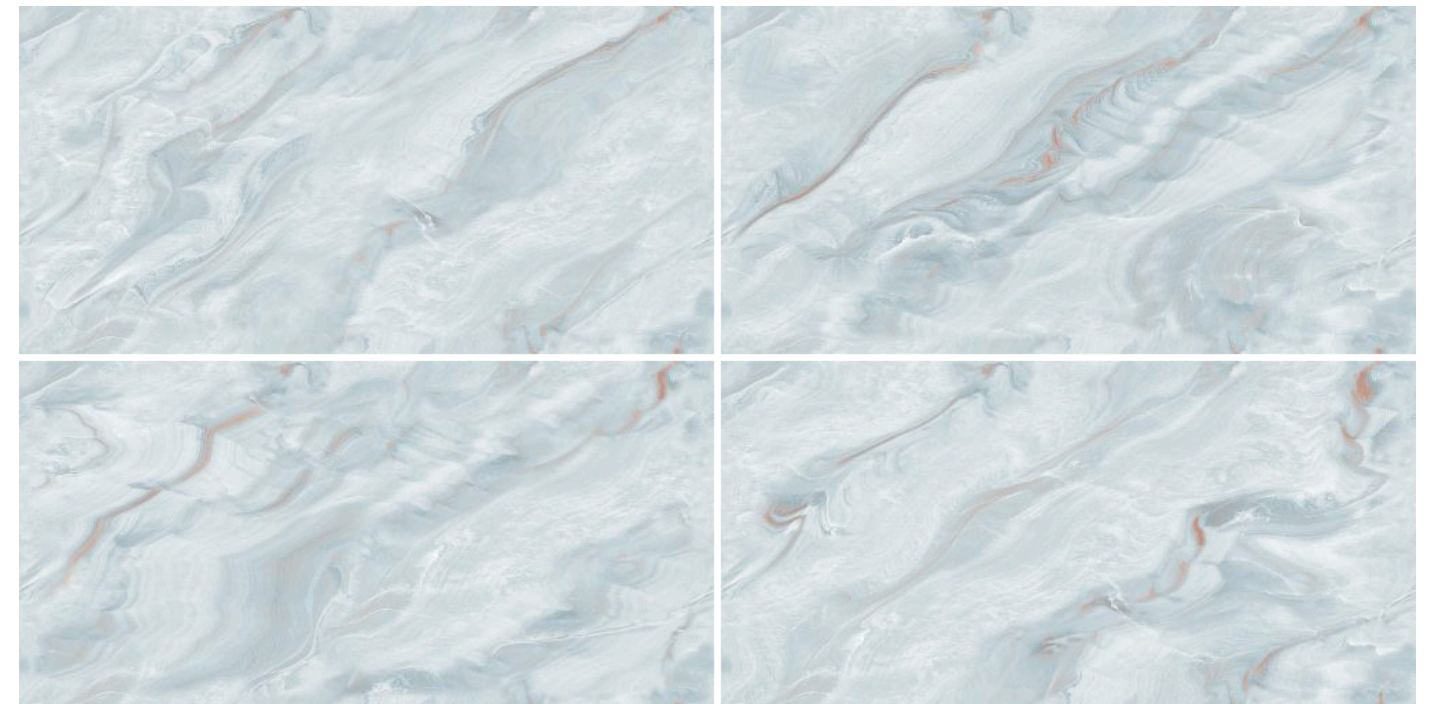

Random - 4 Faces