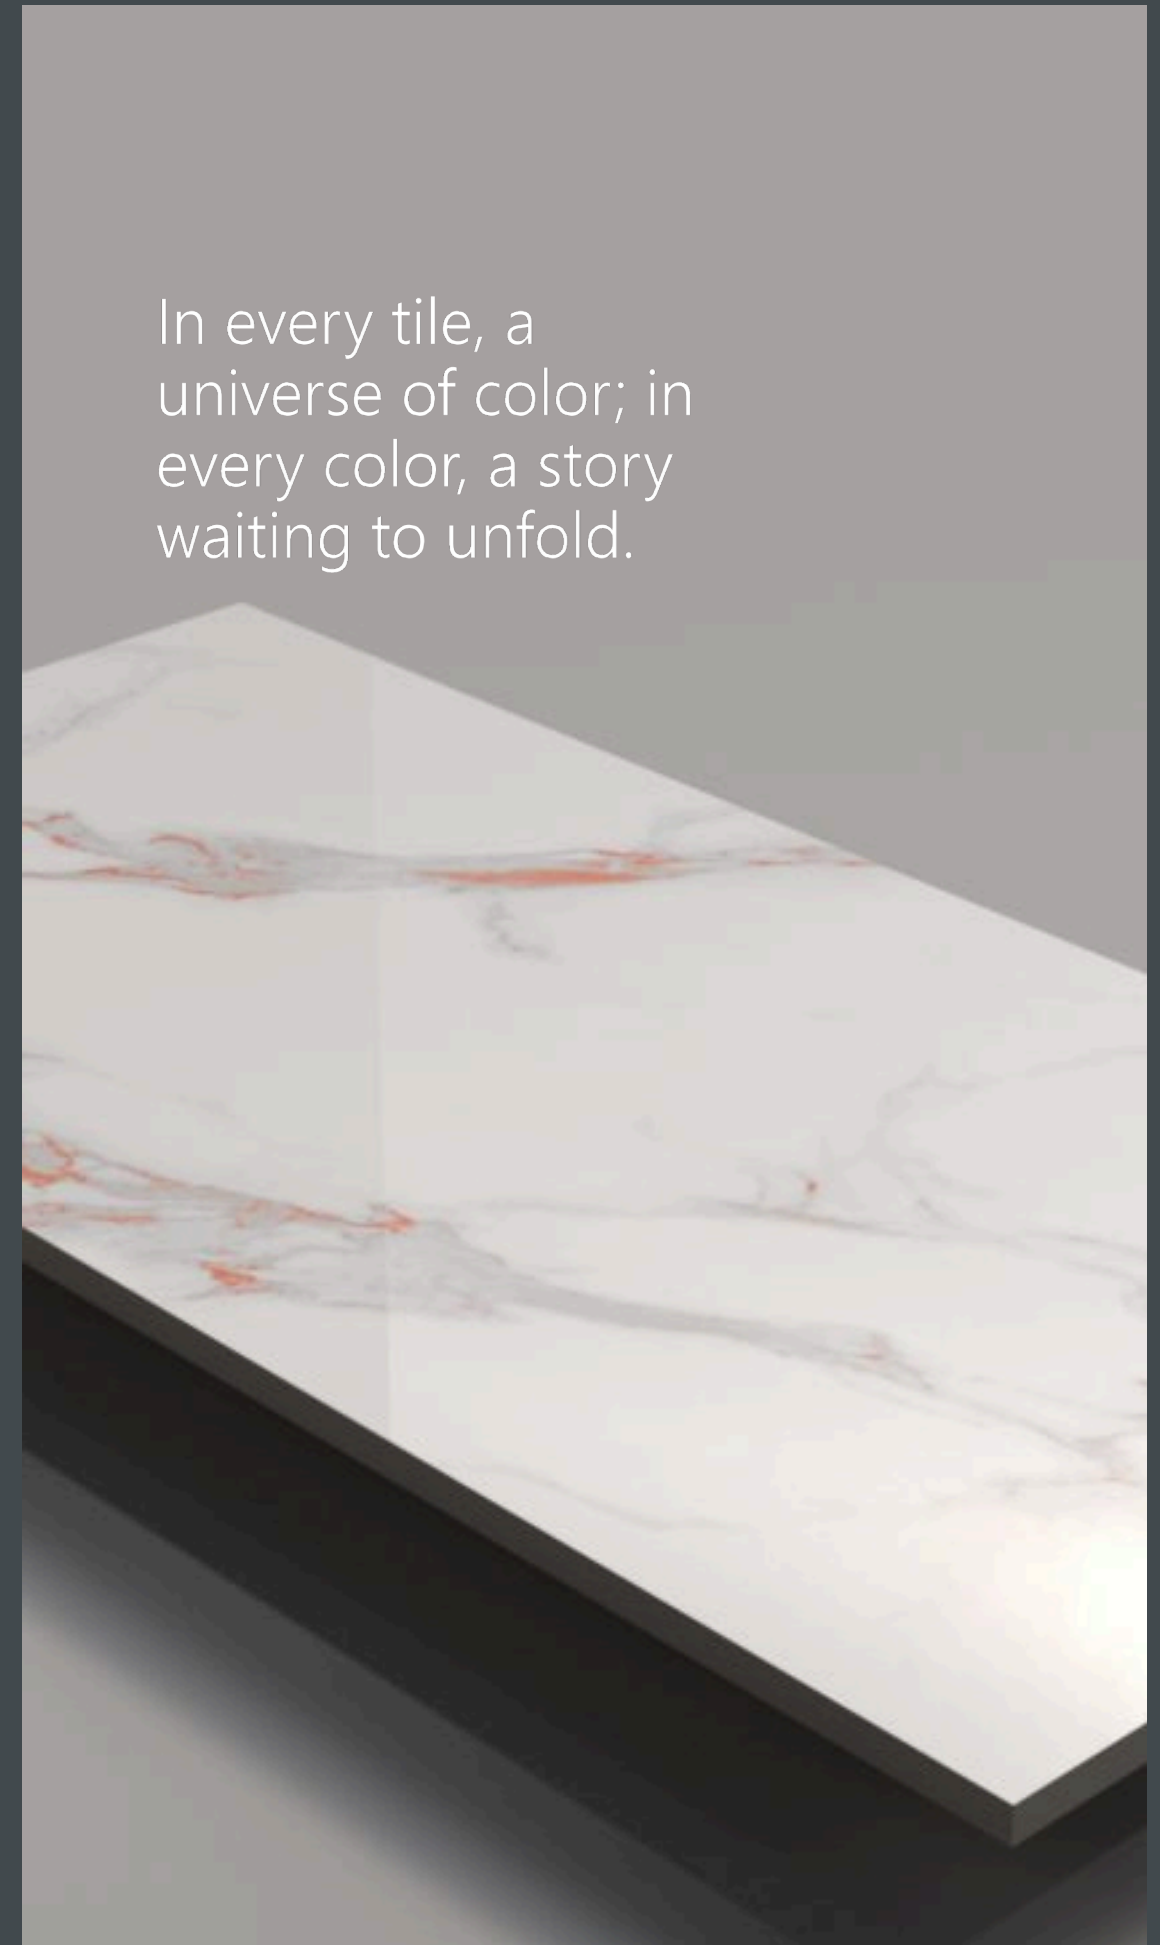

Application Areas:-

STATUARIO COLLECTION

The Panorama Series is more than just a feast for the eyes; it's a gateway to a world where the lines between reality and fantasy blur. With each step across the tessellated floor, visitors find their worries melting away, replaced by a sense of wonder and an unquenchable curiosity about the artisans who created this masterpiece. Who were they? What inspired their work? The answers lie hidden beneath the surface, waiting for the next curious soul brave enough to unlock the mysteries of the Colorful Tiles Series.

In every tile, a universe of color; in every color, a story waiting to unfold.