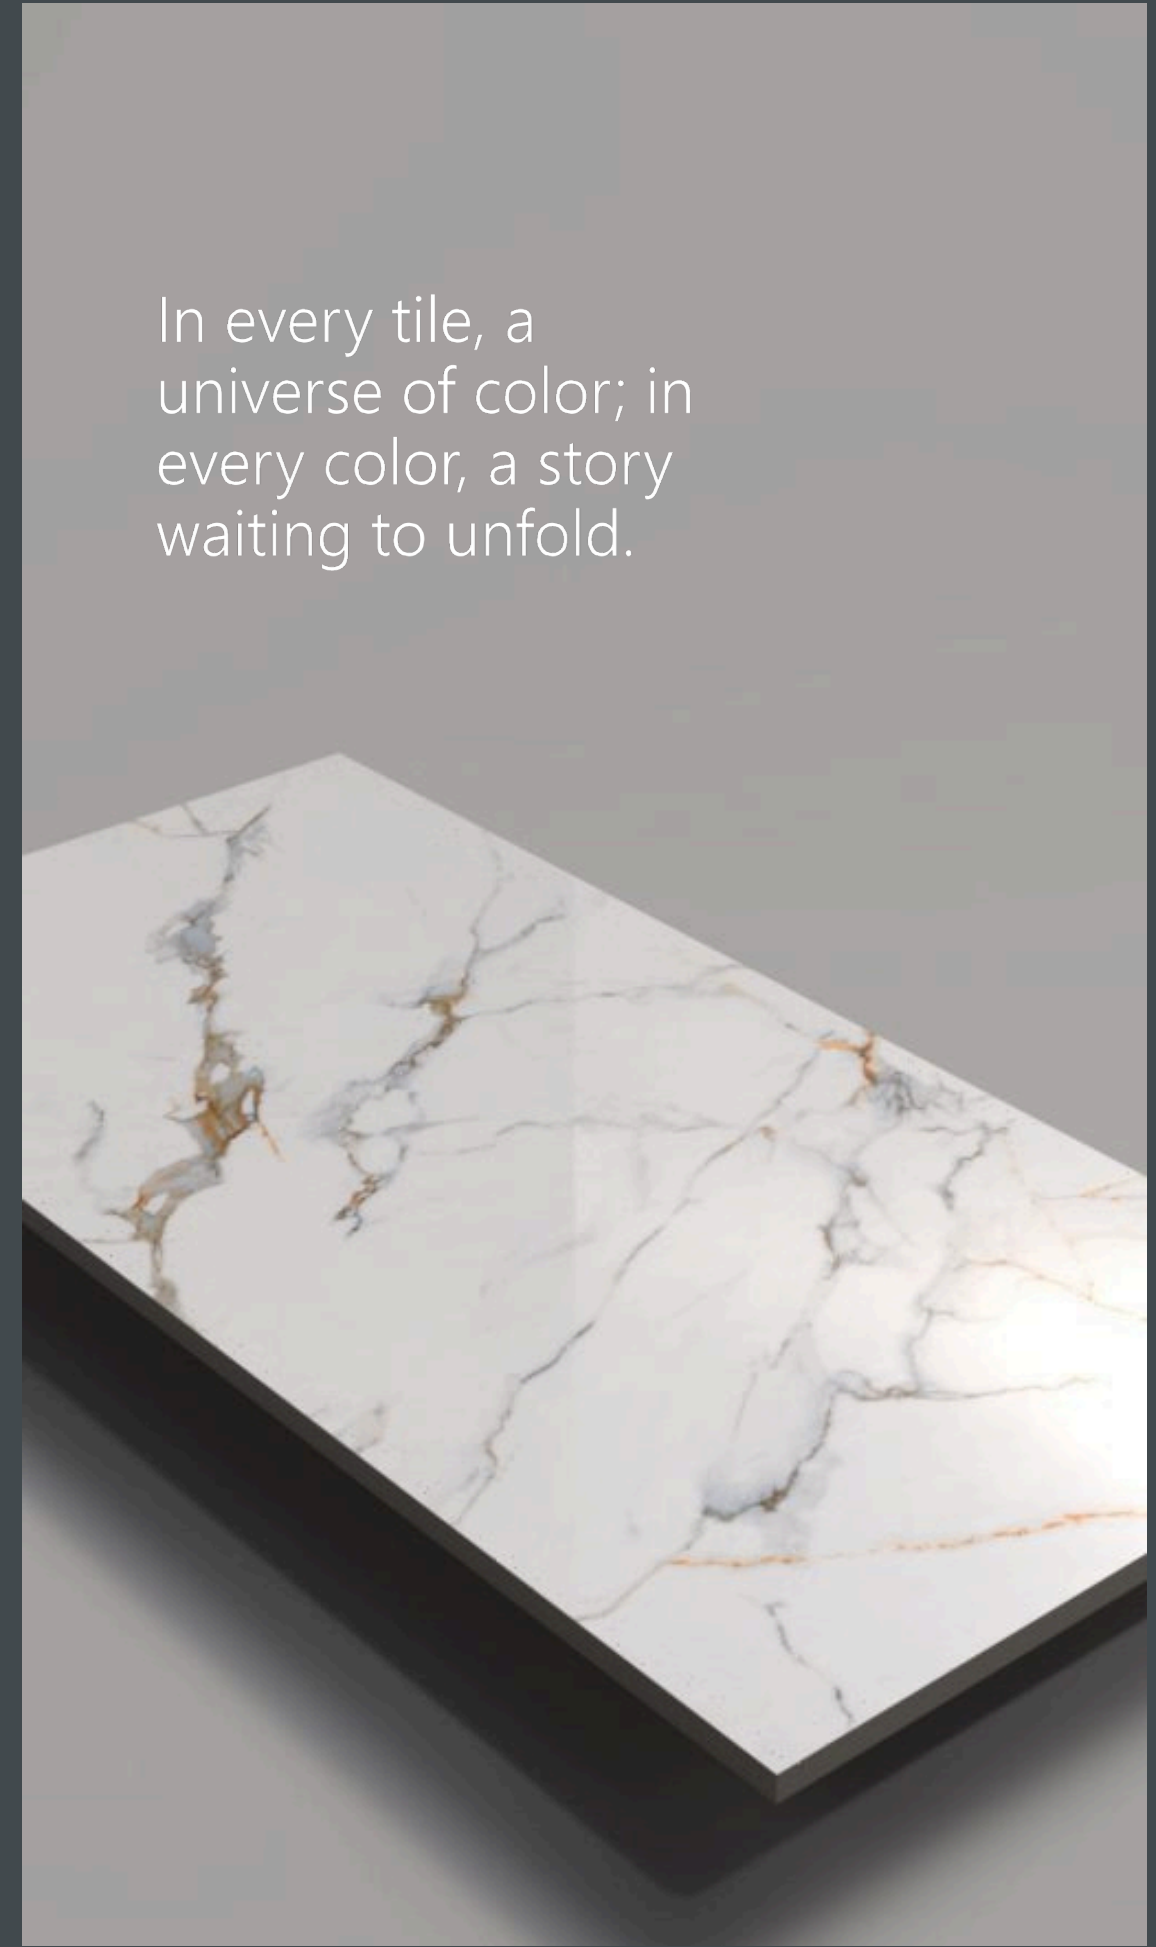

Application Areas:-

ELIXIR COLLECTION

The Panorama Series is more than just a feast for the eyes; it's a gateway to a world where the lines between reality and fantasy blur. With each step across the tessellated floor, visitors find their worries melting away, replaced by a sense of wonder and an unquenchable curiosity about the artisans who created this masterpiece. Who were they? What inspired their work? The answers lie hidden beneath the surface, waiting for the next curious soul brave enough to unlock the mysteries of the Colorful Tiles Series.

In every tile, a universe of color; in every color, a story waiting to unfold.