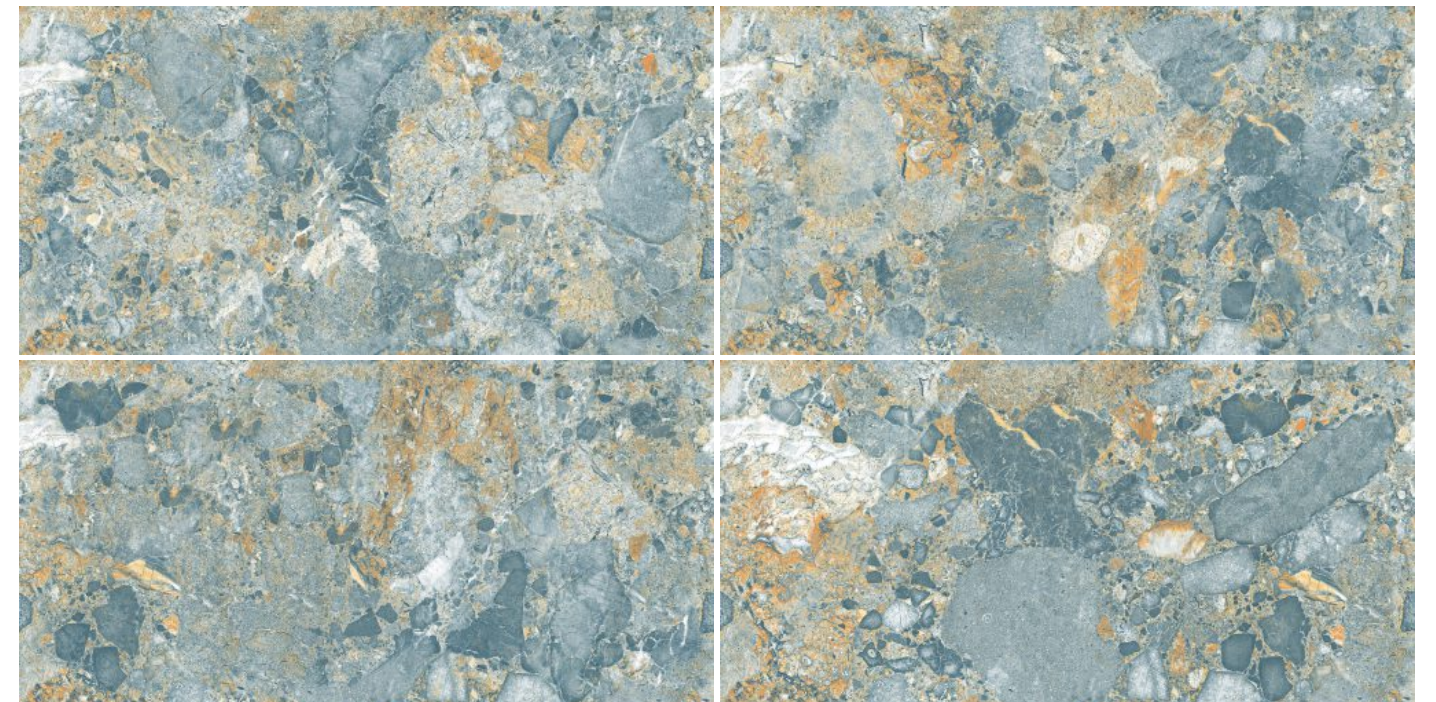

Random - 4 Faces