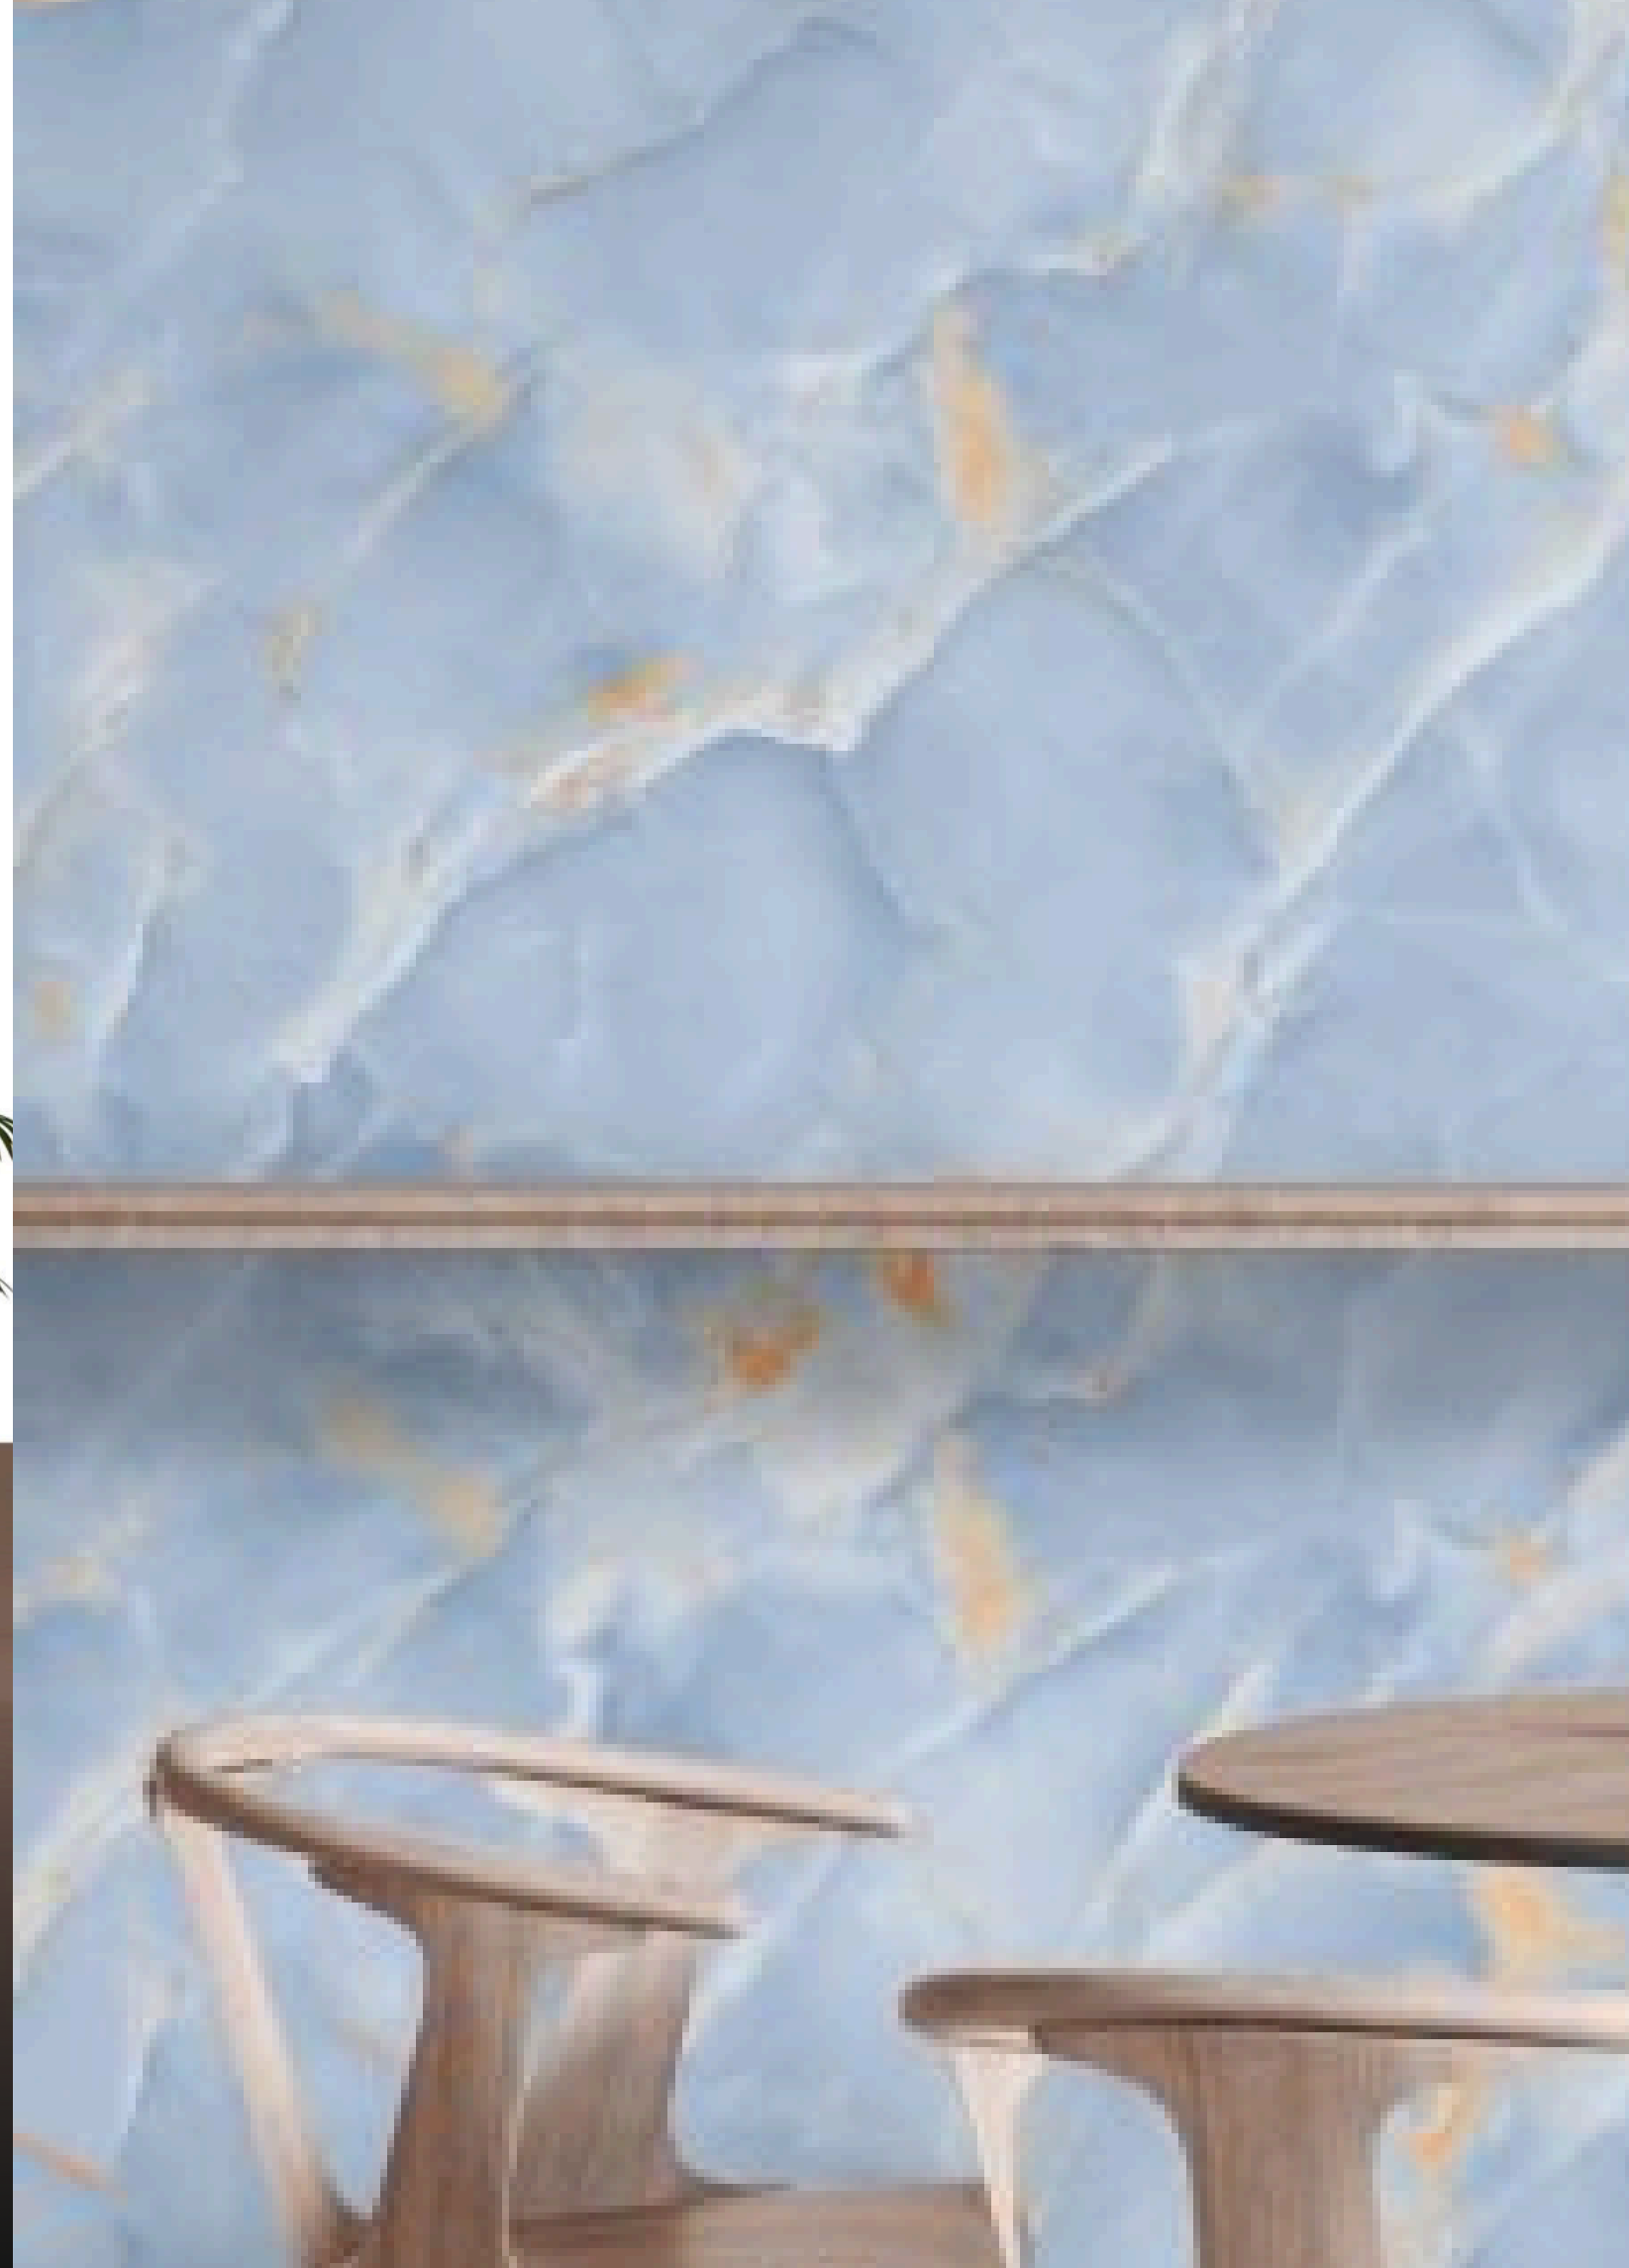

# PANORAMA

a colourful story

Available in the following sizes  
300\*600 mm      600\*1200 mm  
600\*600 mm

CREATE  
YOU CAN!

Colors are  
the smiles  
of nature

Develop & Designing by

*Panorama*

PANORAMA  
a colourful story