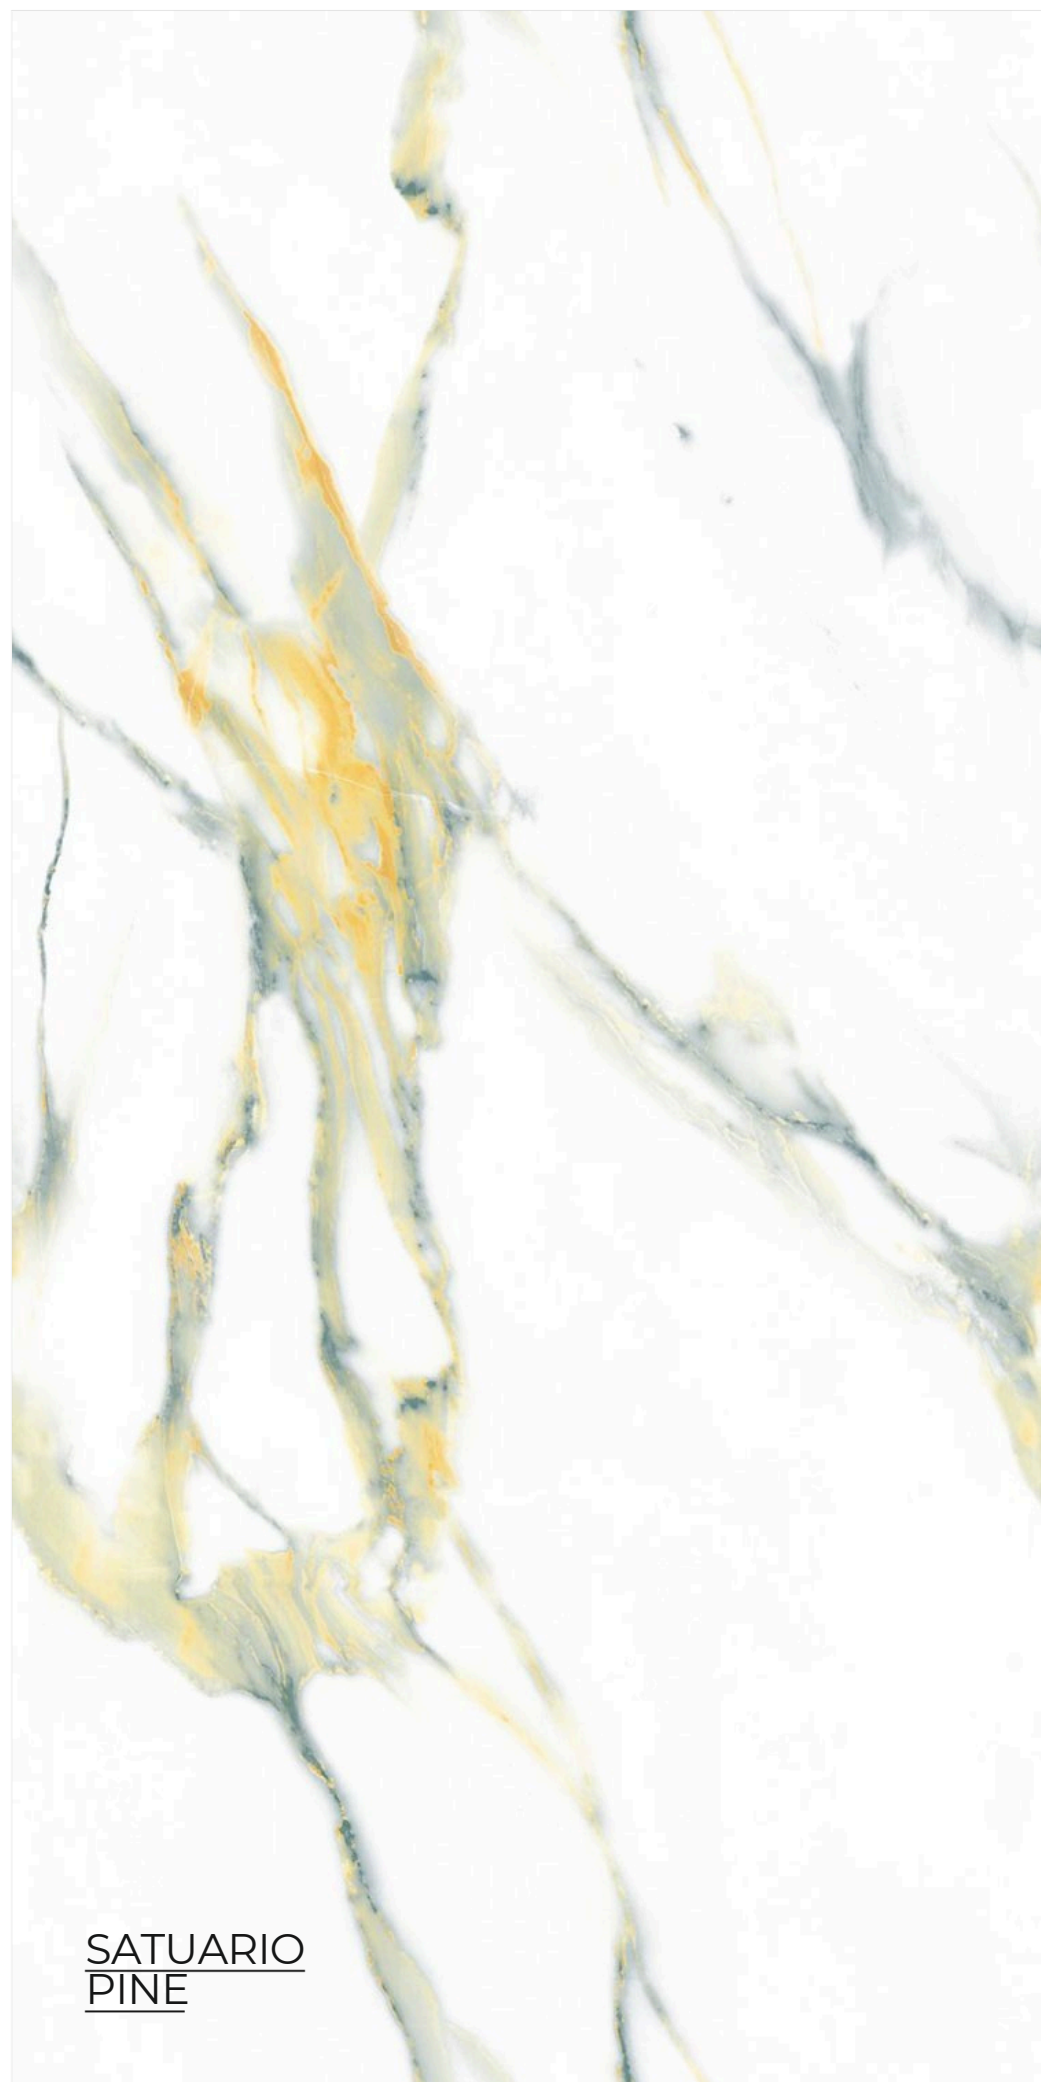

SATUARIO
COLLECTION

600x
1200mm
Glossy
Finish