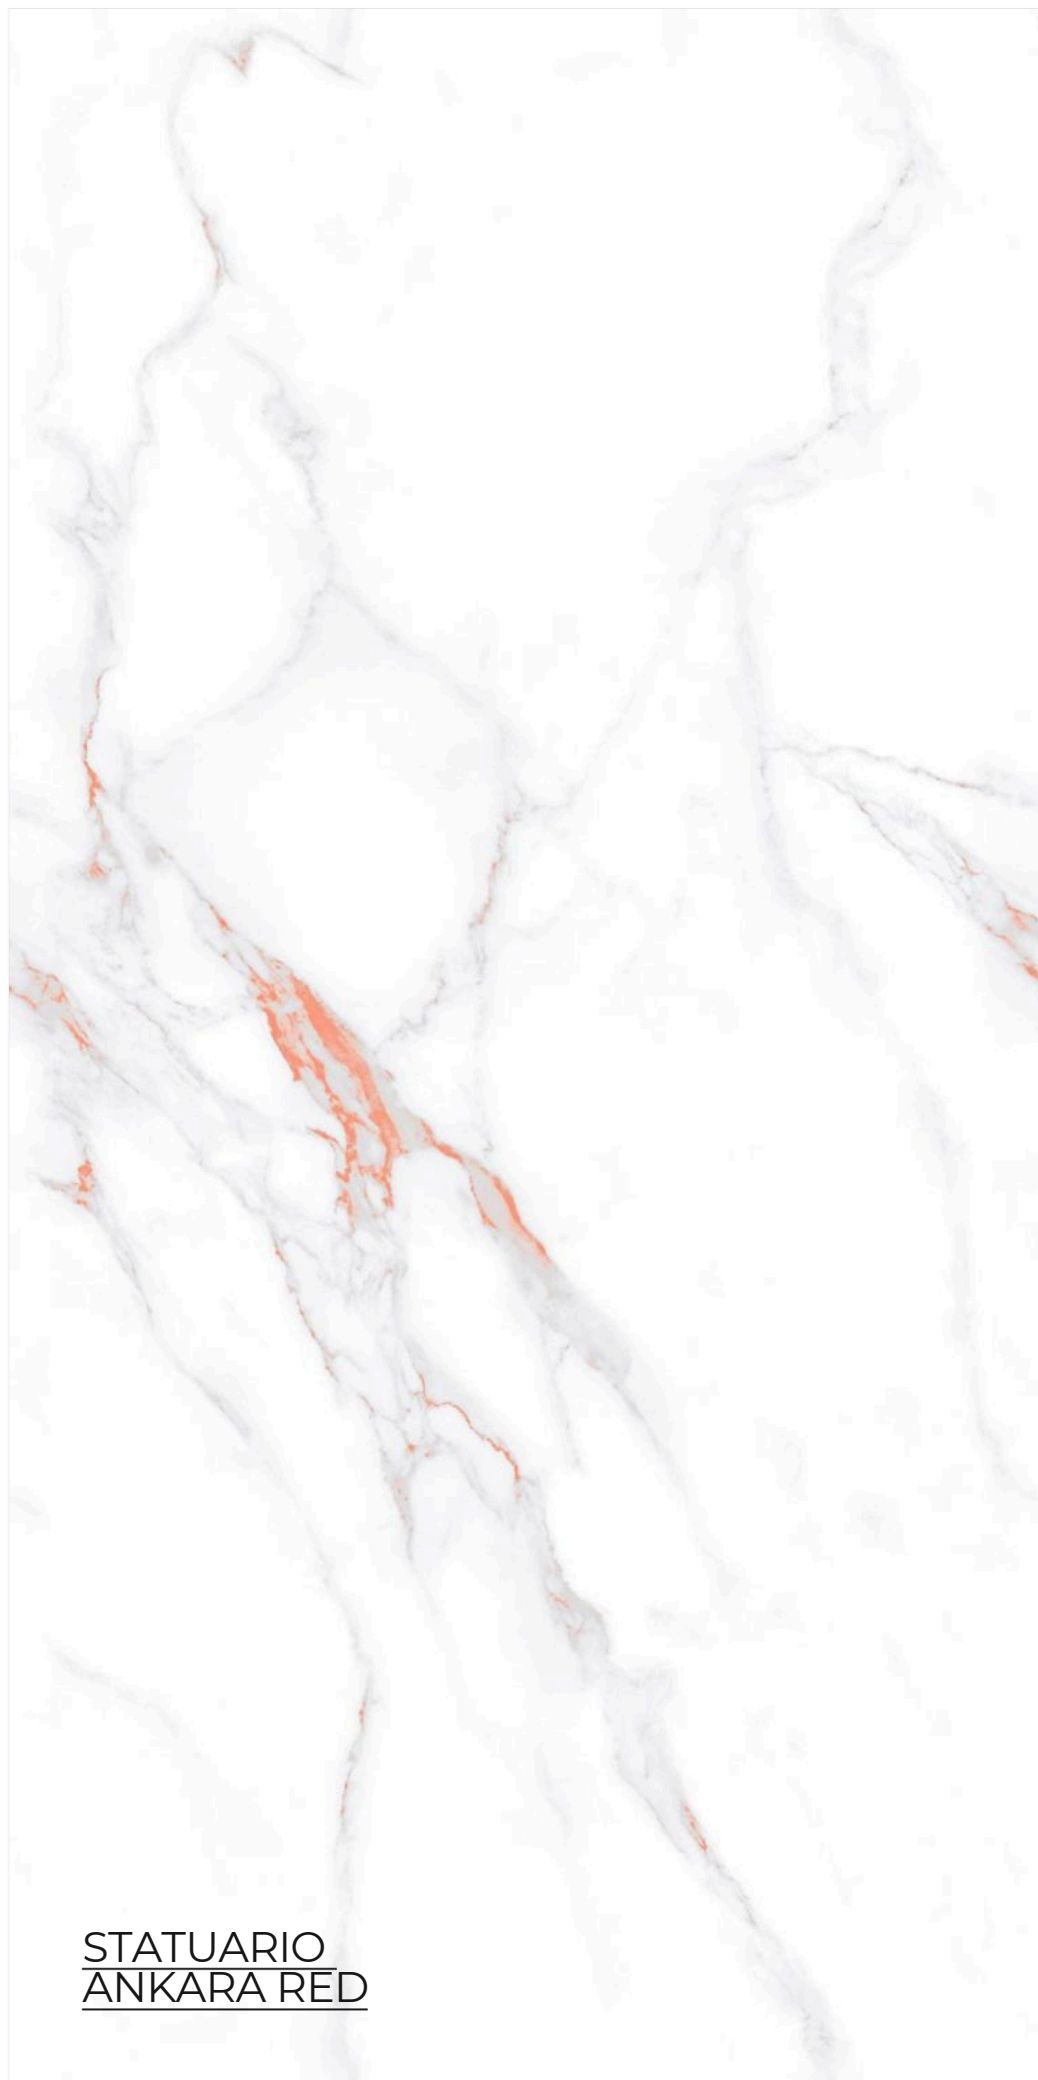

STATUARIO
COLLECTION

STATUARIO
ANKARA RED

600x
1200mm
Glossy
Finish