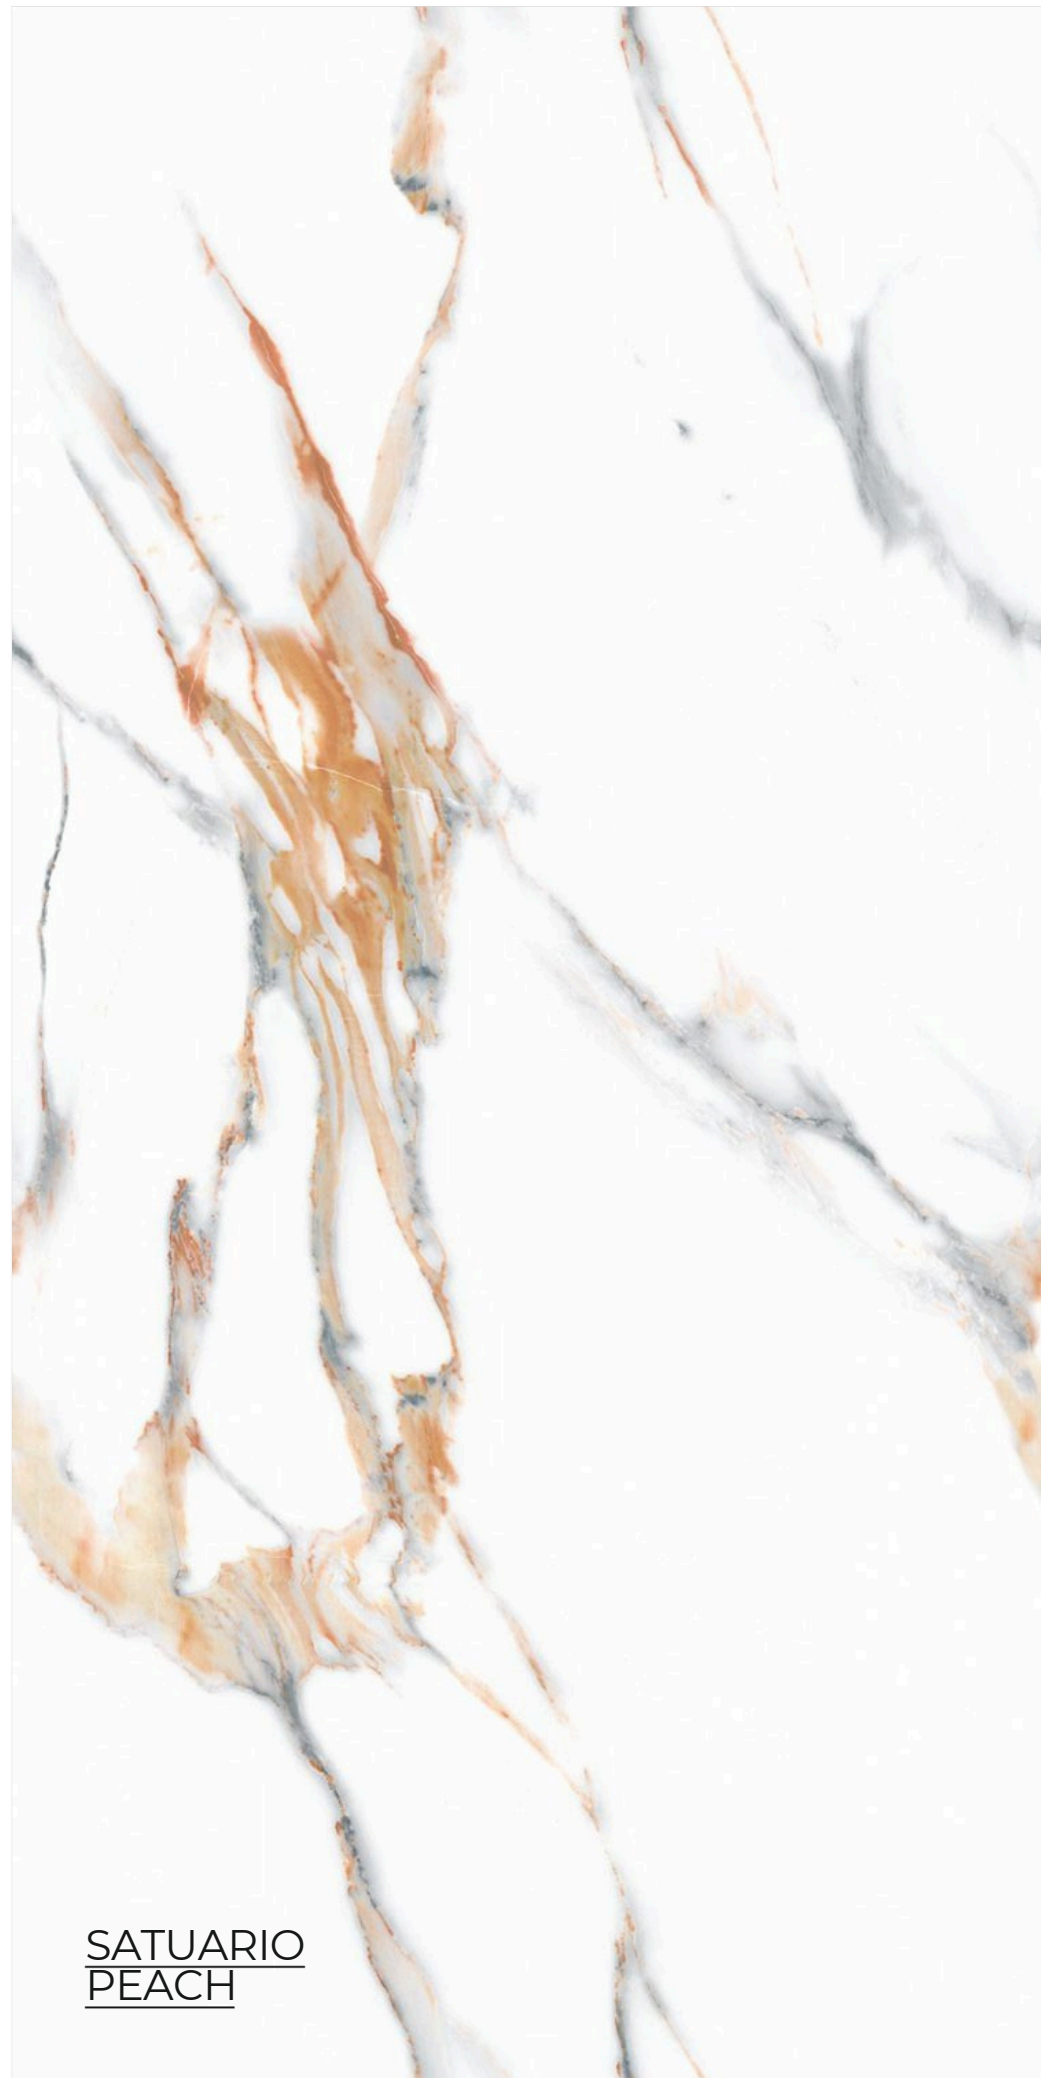

SATUARIO
COLLECTION

600x
1200mm
Glossy
Finish