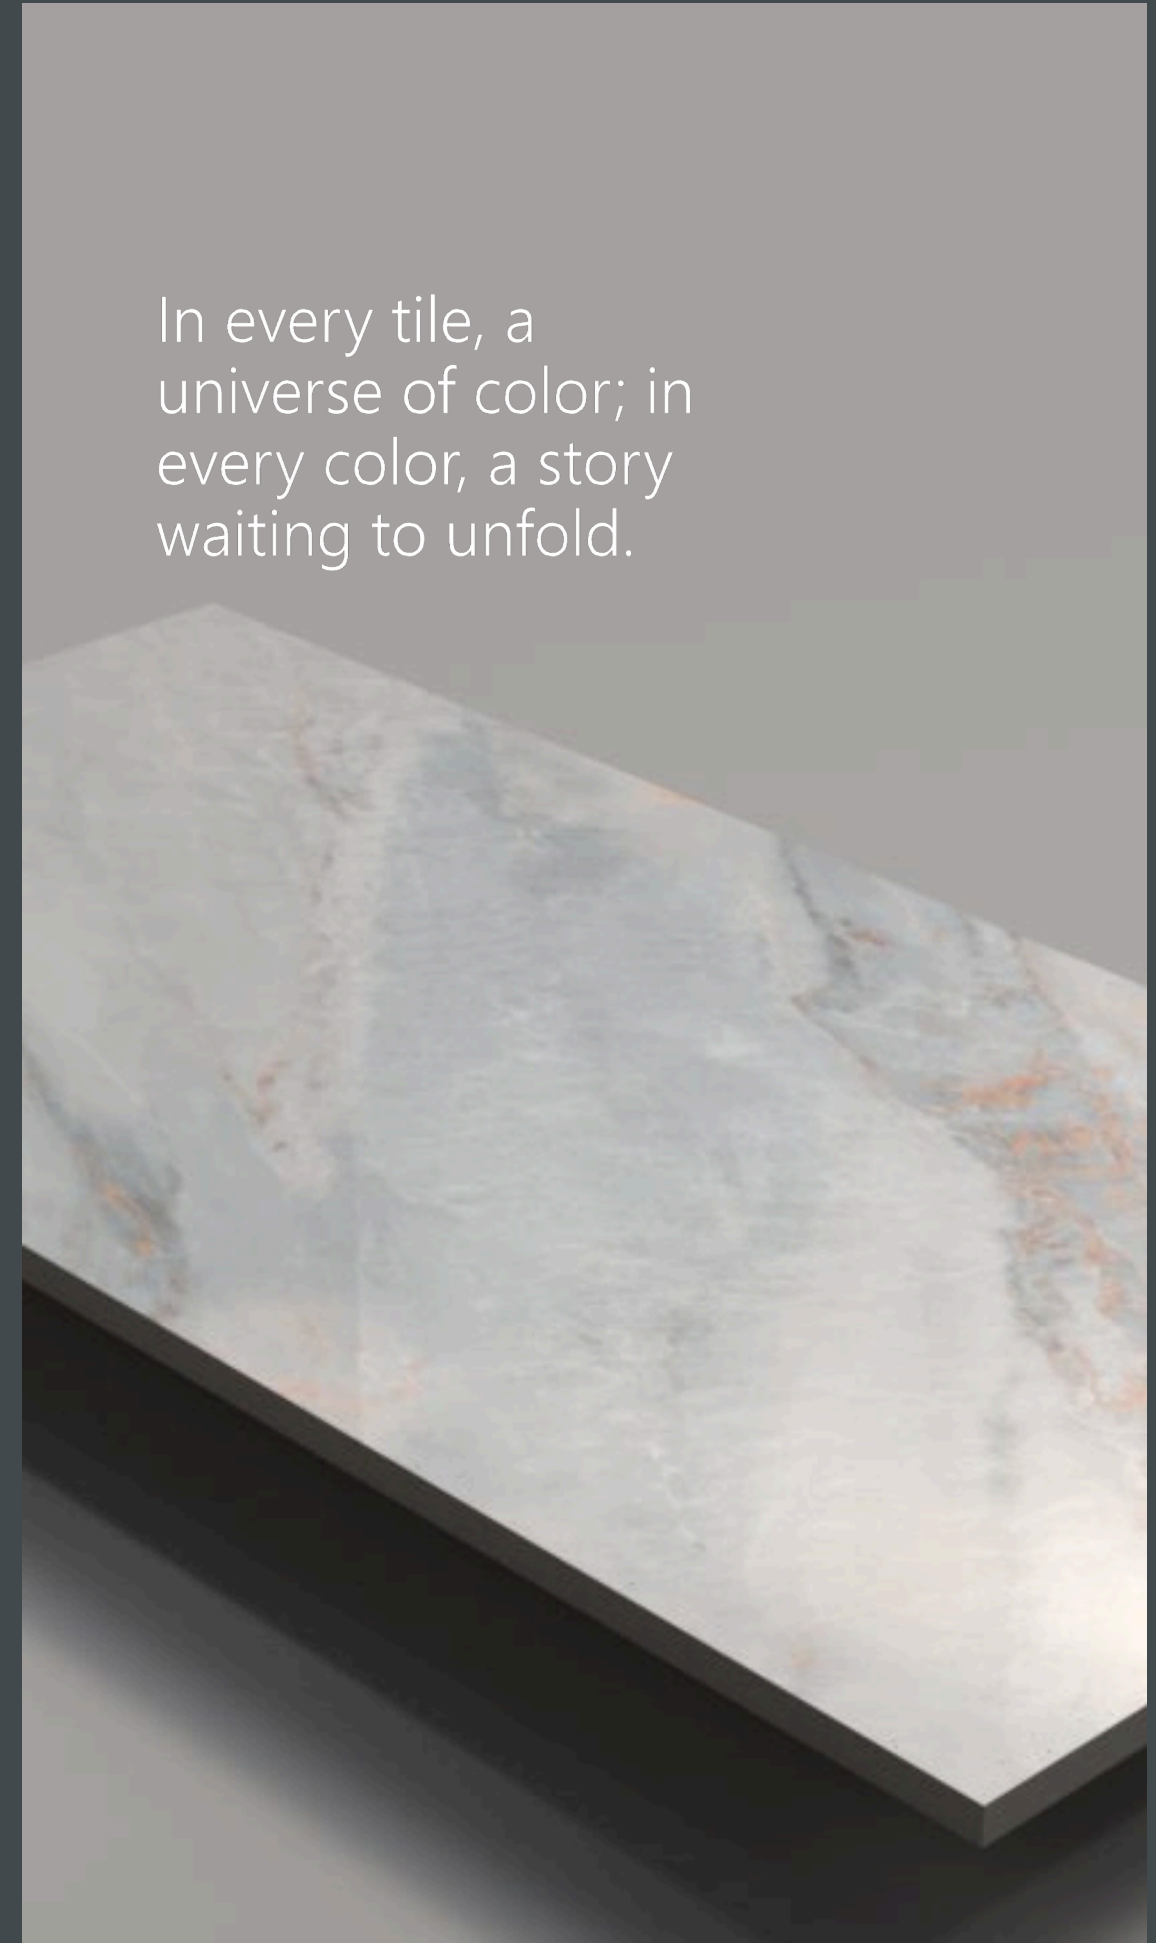

Application Areas:-

VERSACE COLLECTION

The Panorama Series is more than just a feast for the eyes; it's a gateway to a world where the lines between reality and fantasy blur. With each step across the tessellated floor, visitors find their worries melting away, replaced by a sense of wonder and an unquenchable curiosity about the artisans who created this masterpiece. Who were they? What inspired their work? The answers lie hidden beneath the surface, waiting for the next curious soul brave enough to unlock the mysteries of the Colorful Tiles Series.

In every tile, a universe of color; in every color, a story waiting to unfold.