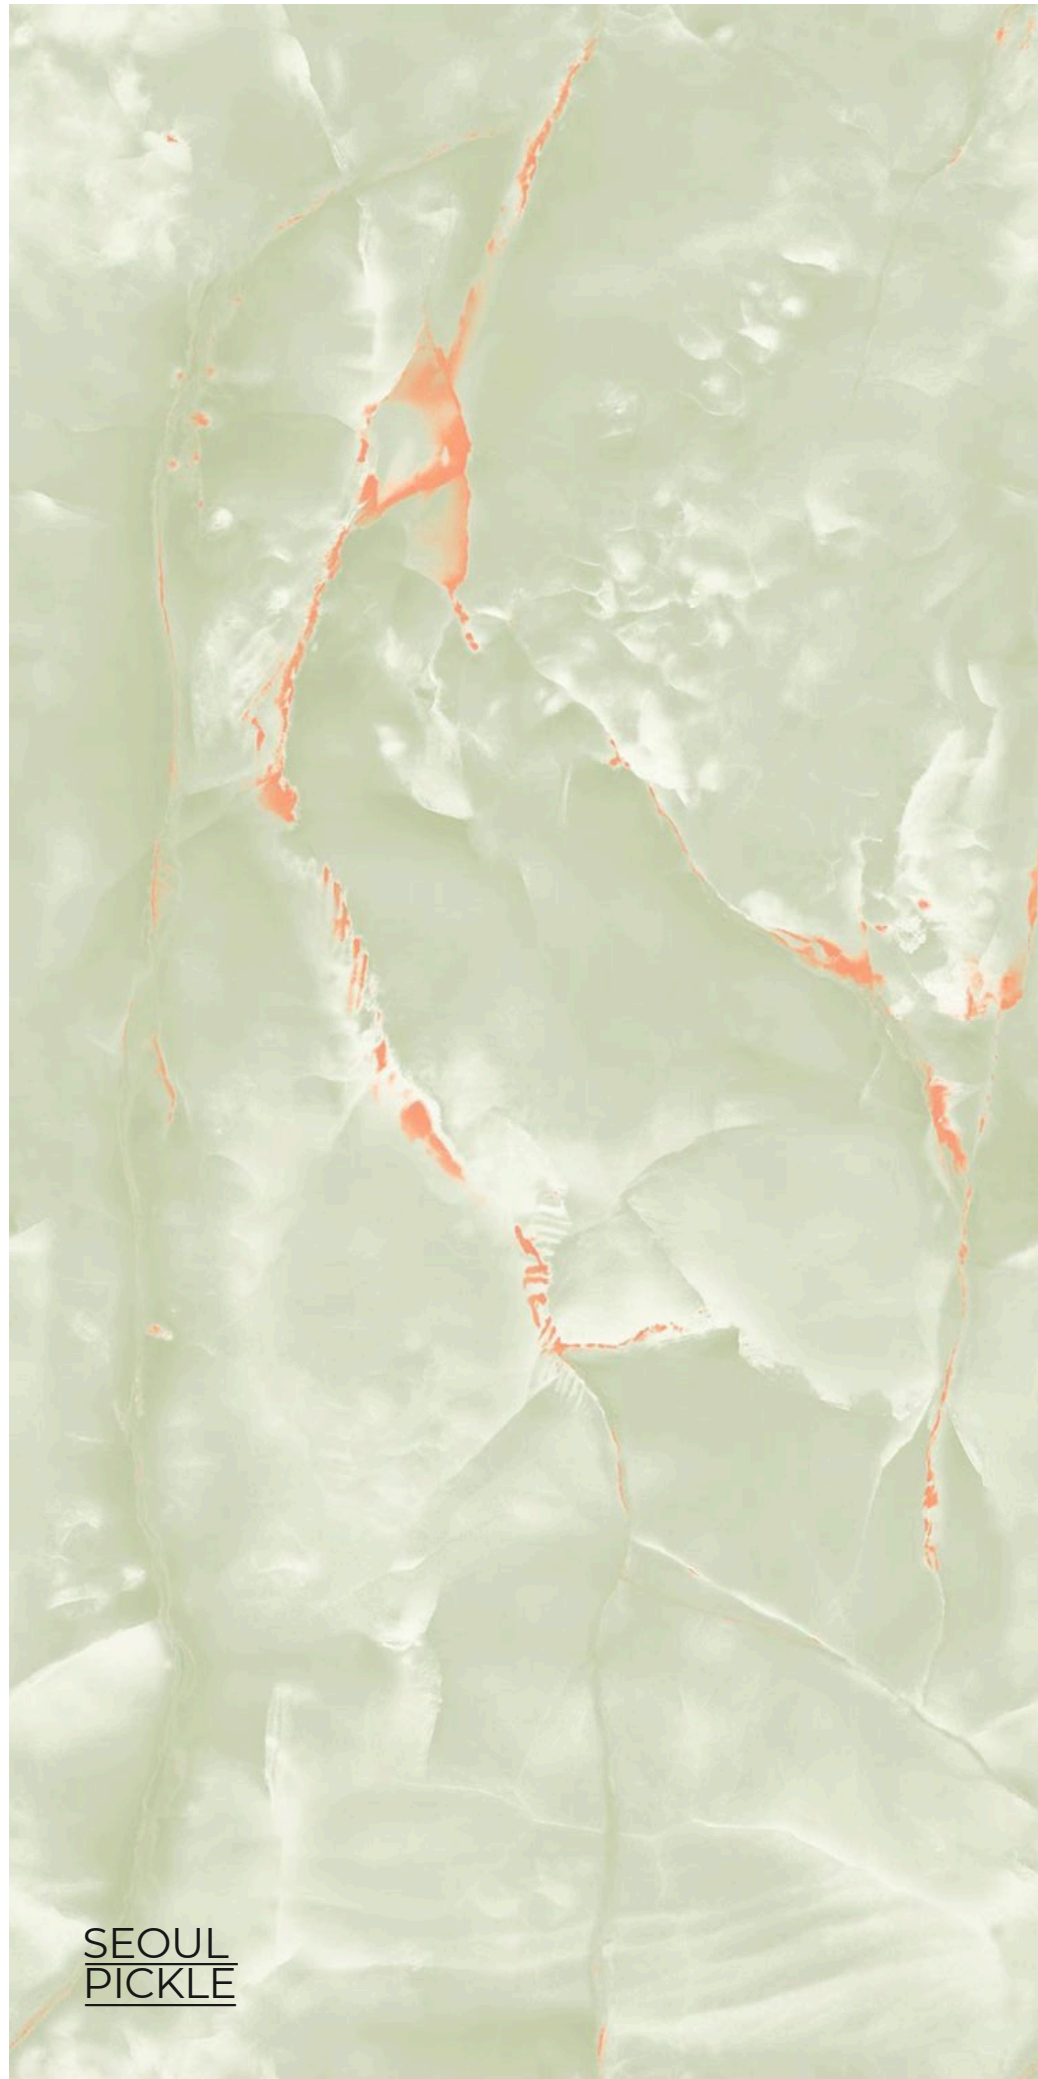

SEOUL
COLLECTION

600x
1200mm
Glossy
Finish