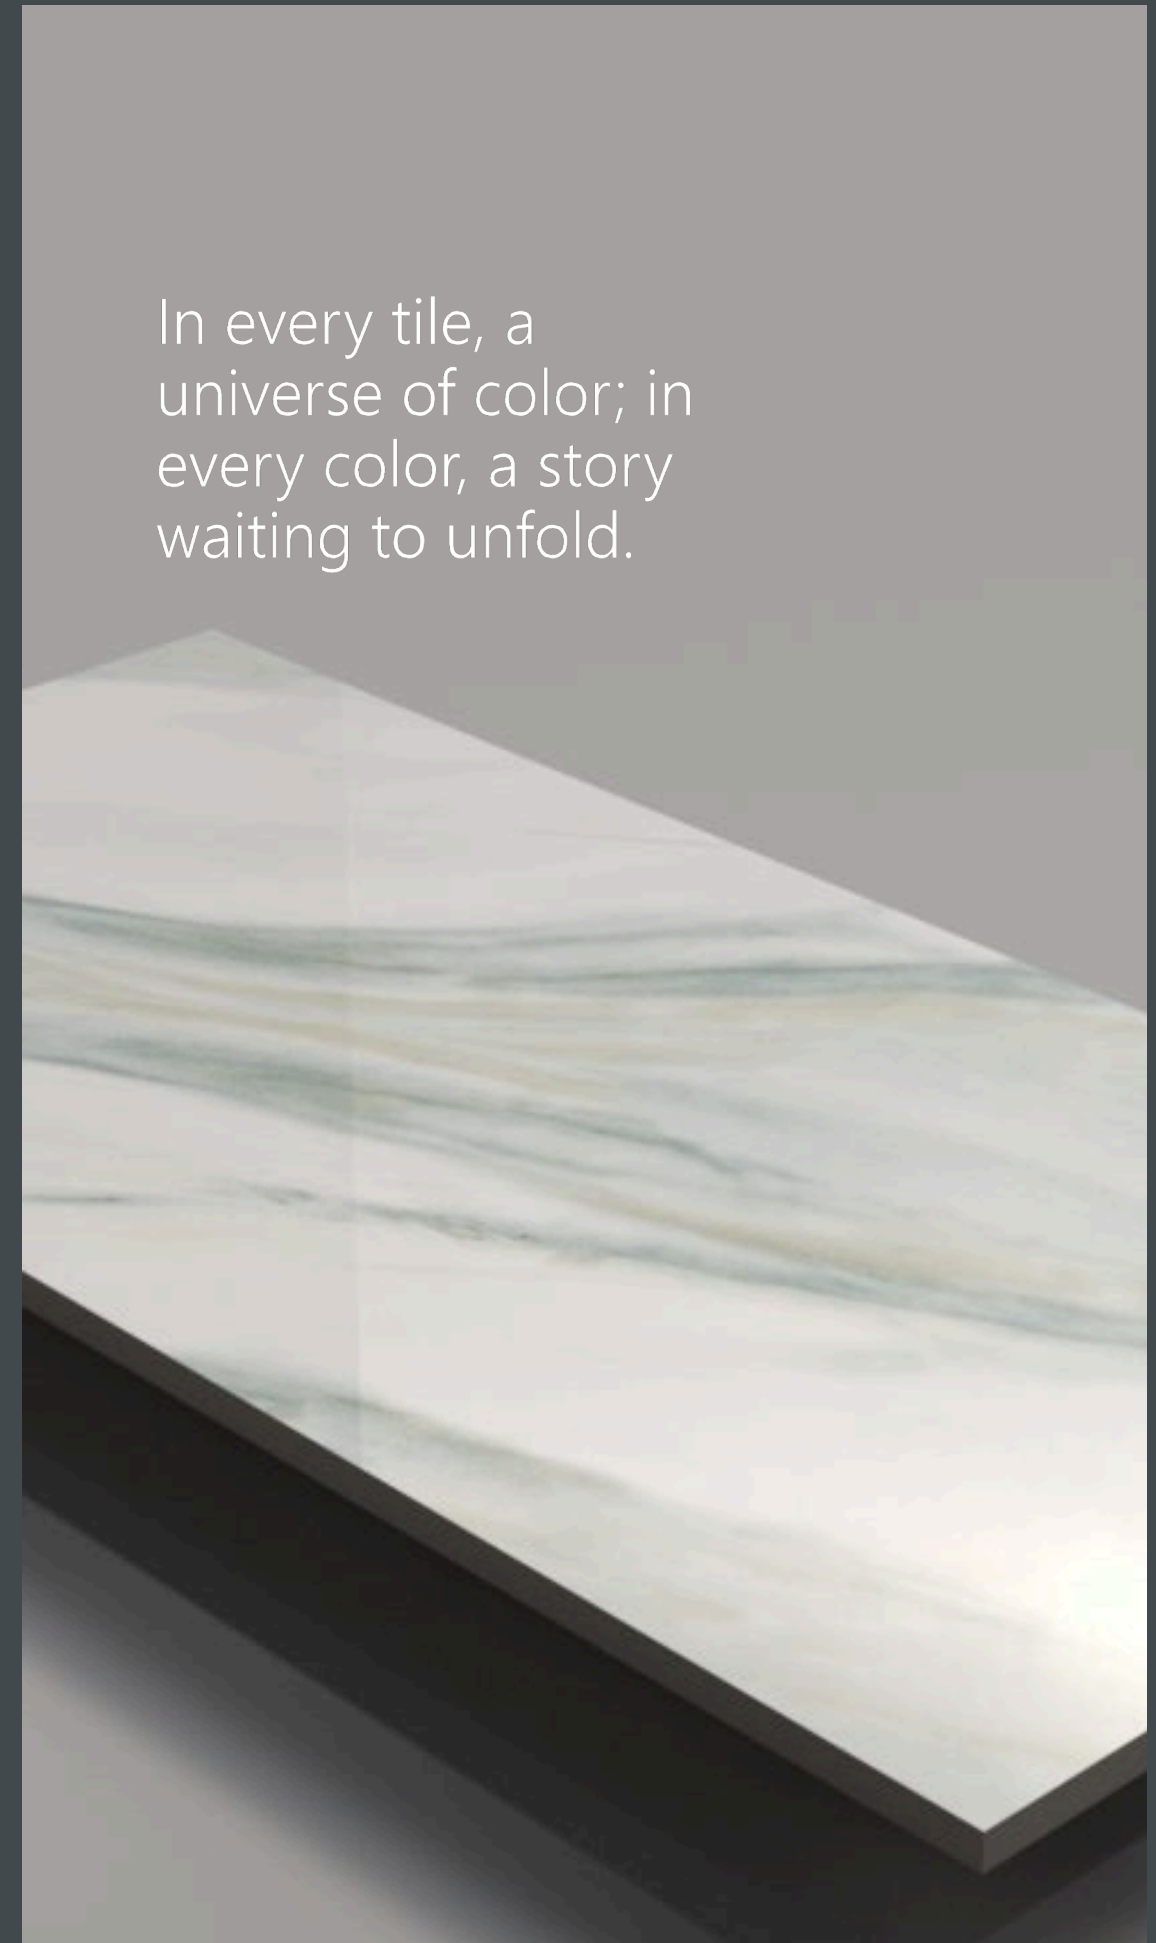

Application Areas:-

UBUD COLLECTION

The Panorama Series is more than just a feast for the eyes; it's a gateway to a world where the lines between reality and fantasy blur. With each step across the tessellated floor, visitors find their worries melting away, replaced by a sense of wonder and an unquenchable curiosity about the artisans who created this masterpiece. Who were they? What inspired their work? The answers lie hidden beneath the surface, waiting for the next curious soul brave enough to unlock the mysteries of the Colorful Tiles Series.

In every tile, a universe of color; in every color, a story waiting to unfold.