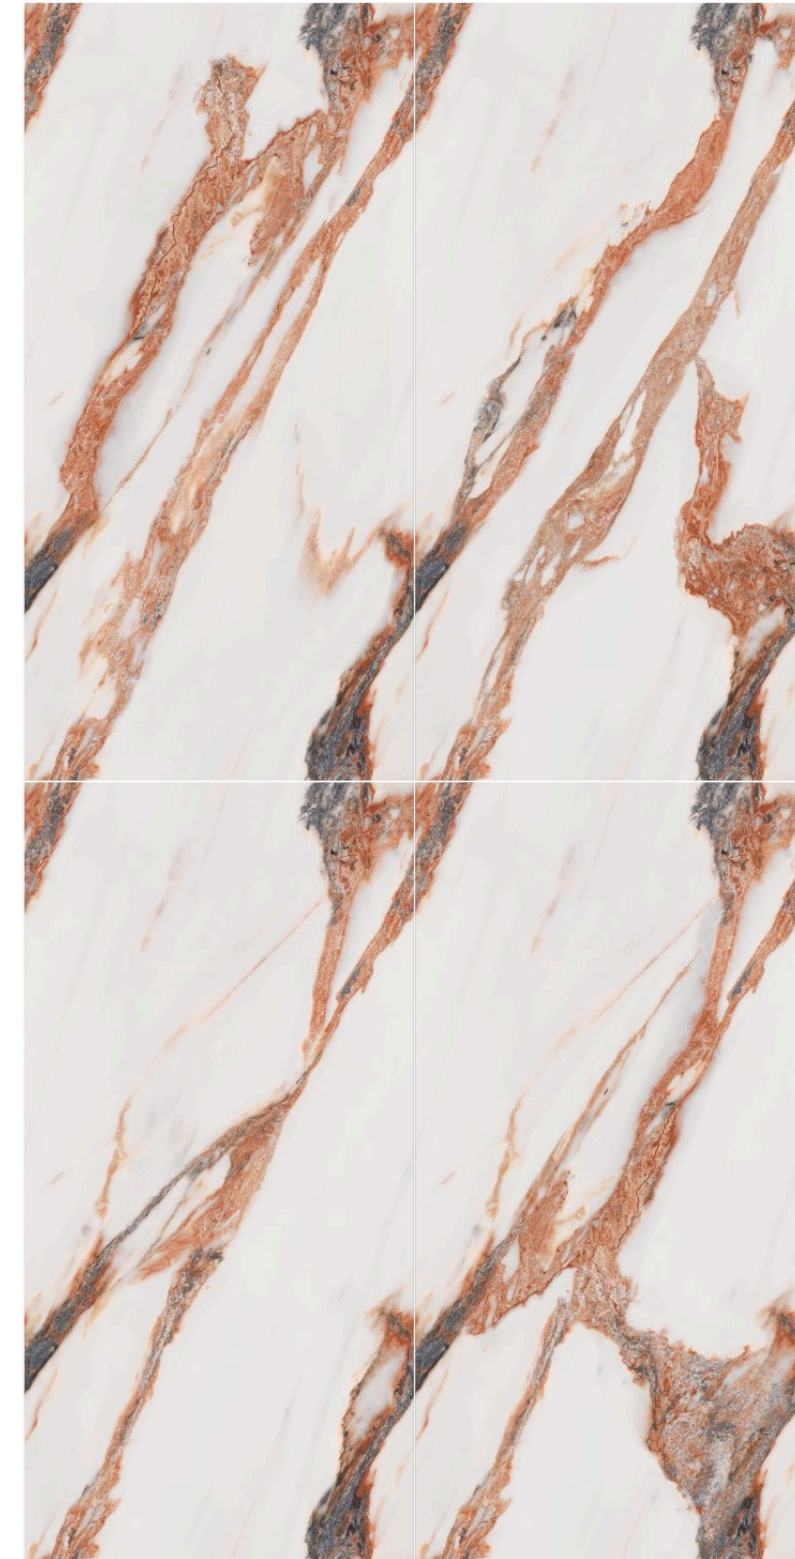

Breach Beige

- High durable
- Acid resistance
- Stain resistance
- Easy to clean
- Dimensional stability
- Slip resistance
- Eco friendly
- Maintenance free

Bozzetto Red

Endless series

600x1200mm
Glazed Vitrified tiles