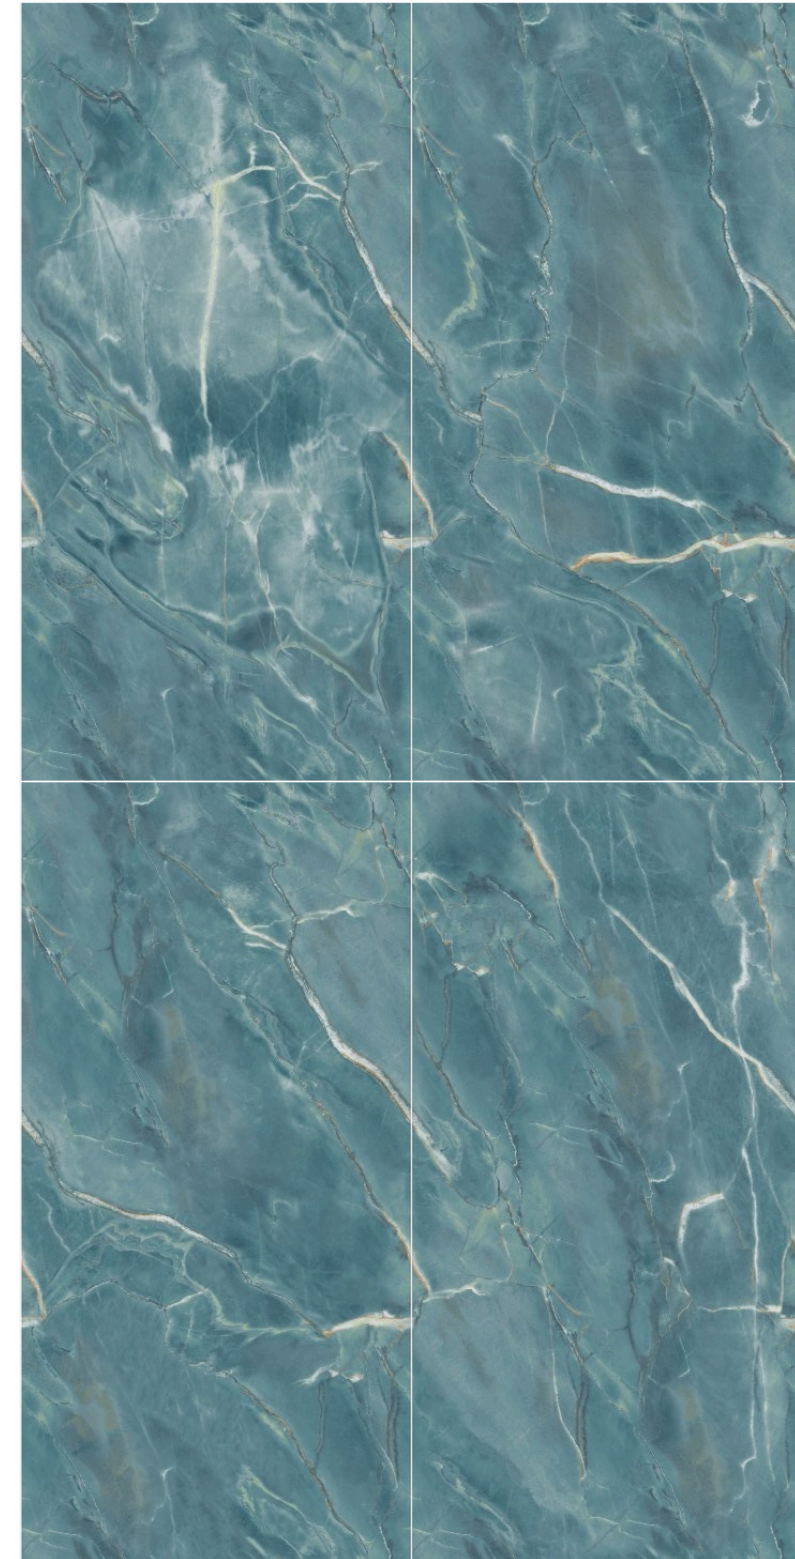

Endless ^{series}

600x1200mm
Glazed Vitrified tiles

Trinity Stone Aque

Highgloss Finish | 4 Randoms

Trinity Stone Aque

- High durable
- Acid resistance
- Stain resistance
- Easy to clean
- Dimensional stability
- Slip resistance
- Eco friendly
- Maintenance free

HIGHGLOSS + **EXTRA** colors