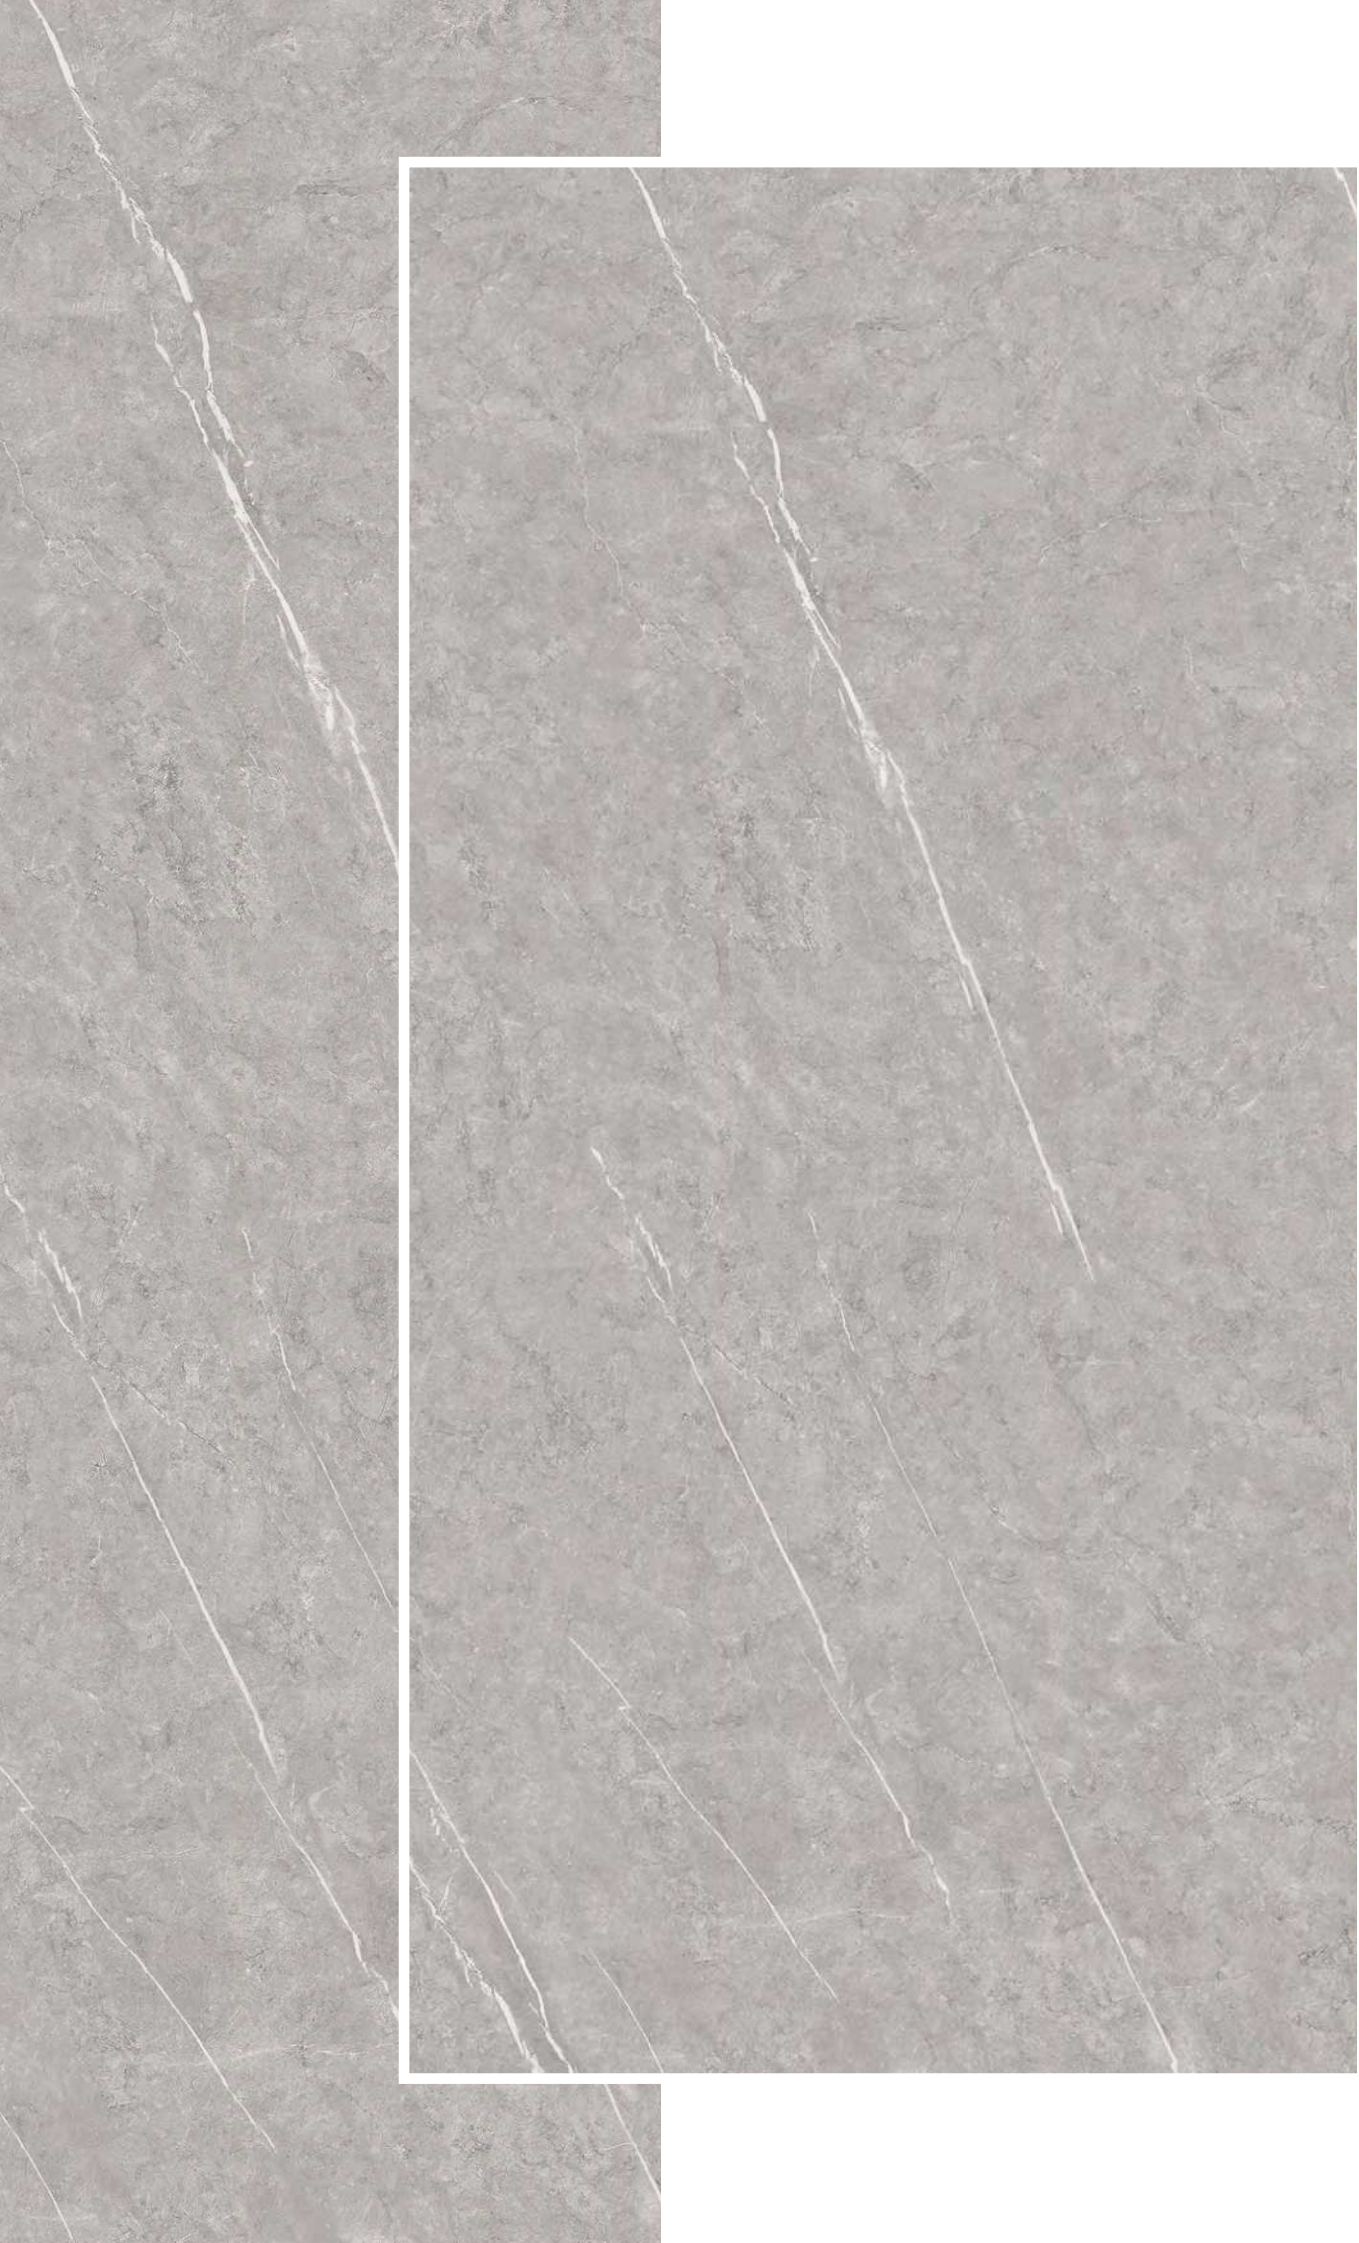

## Ryan Coffee

---

SIZE : 600X1200MM | SURFACE: CARVING | FACES : 06

Ryan Coffee