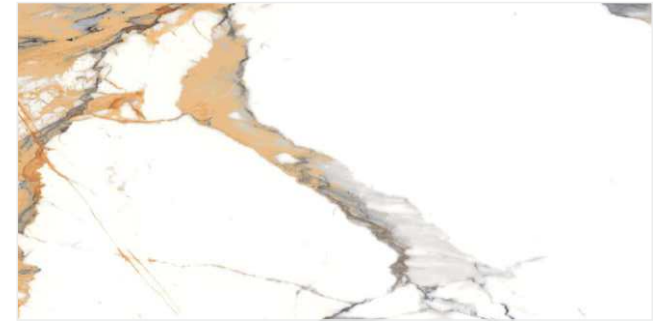

Staturio Maxim

SIZE : 600X1200MM | SURFACE: CARVING | FACES : 04