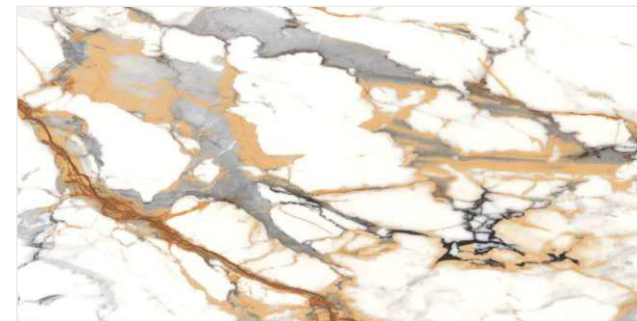

Staturio Maxim

SIZE : 600X1200MM | SURFACE: CARVING | FACES : 04