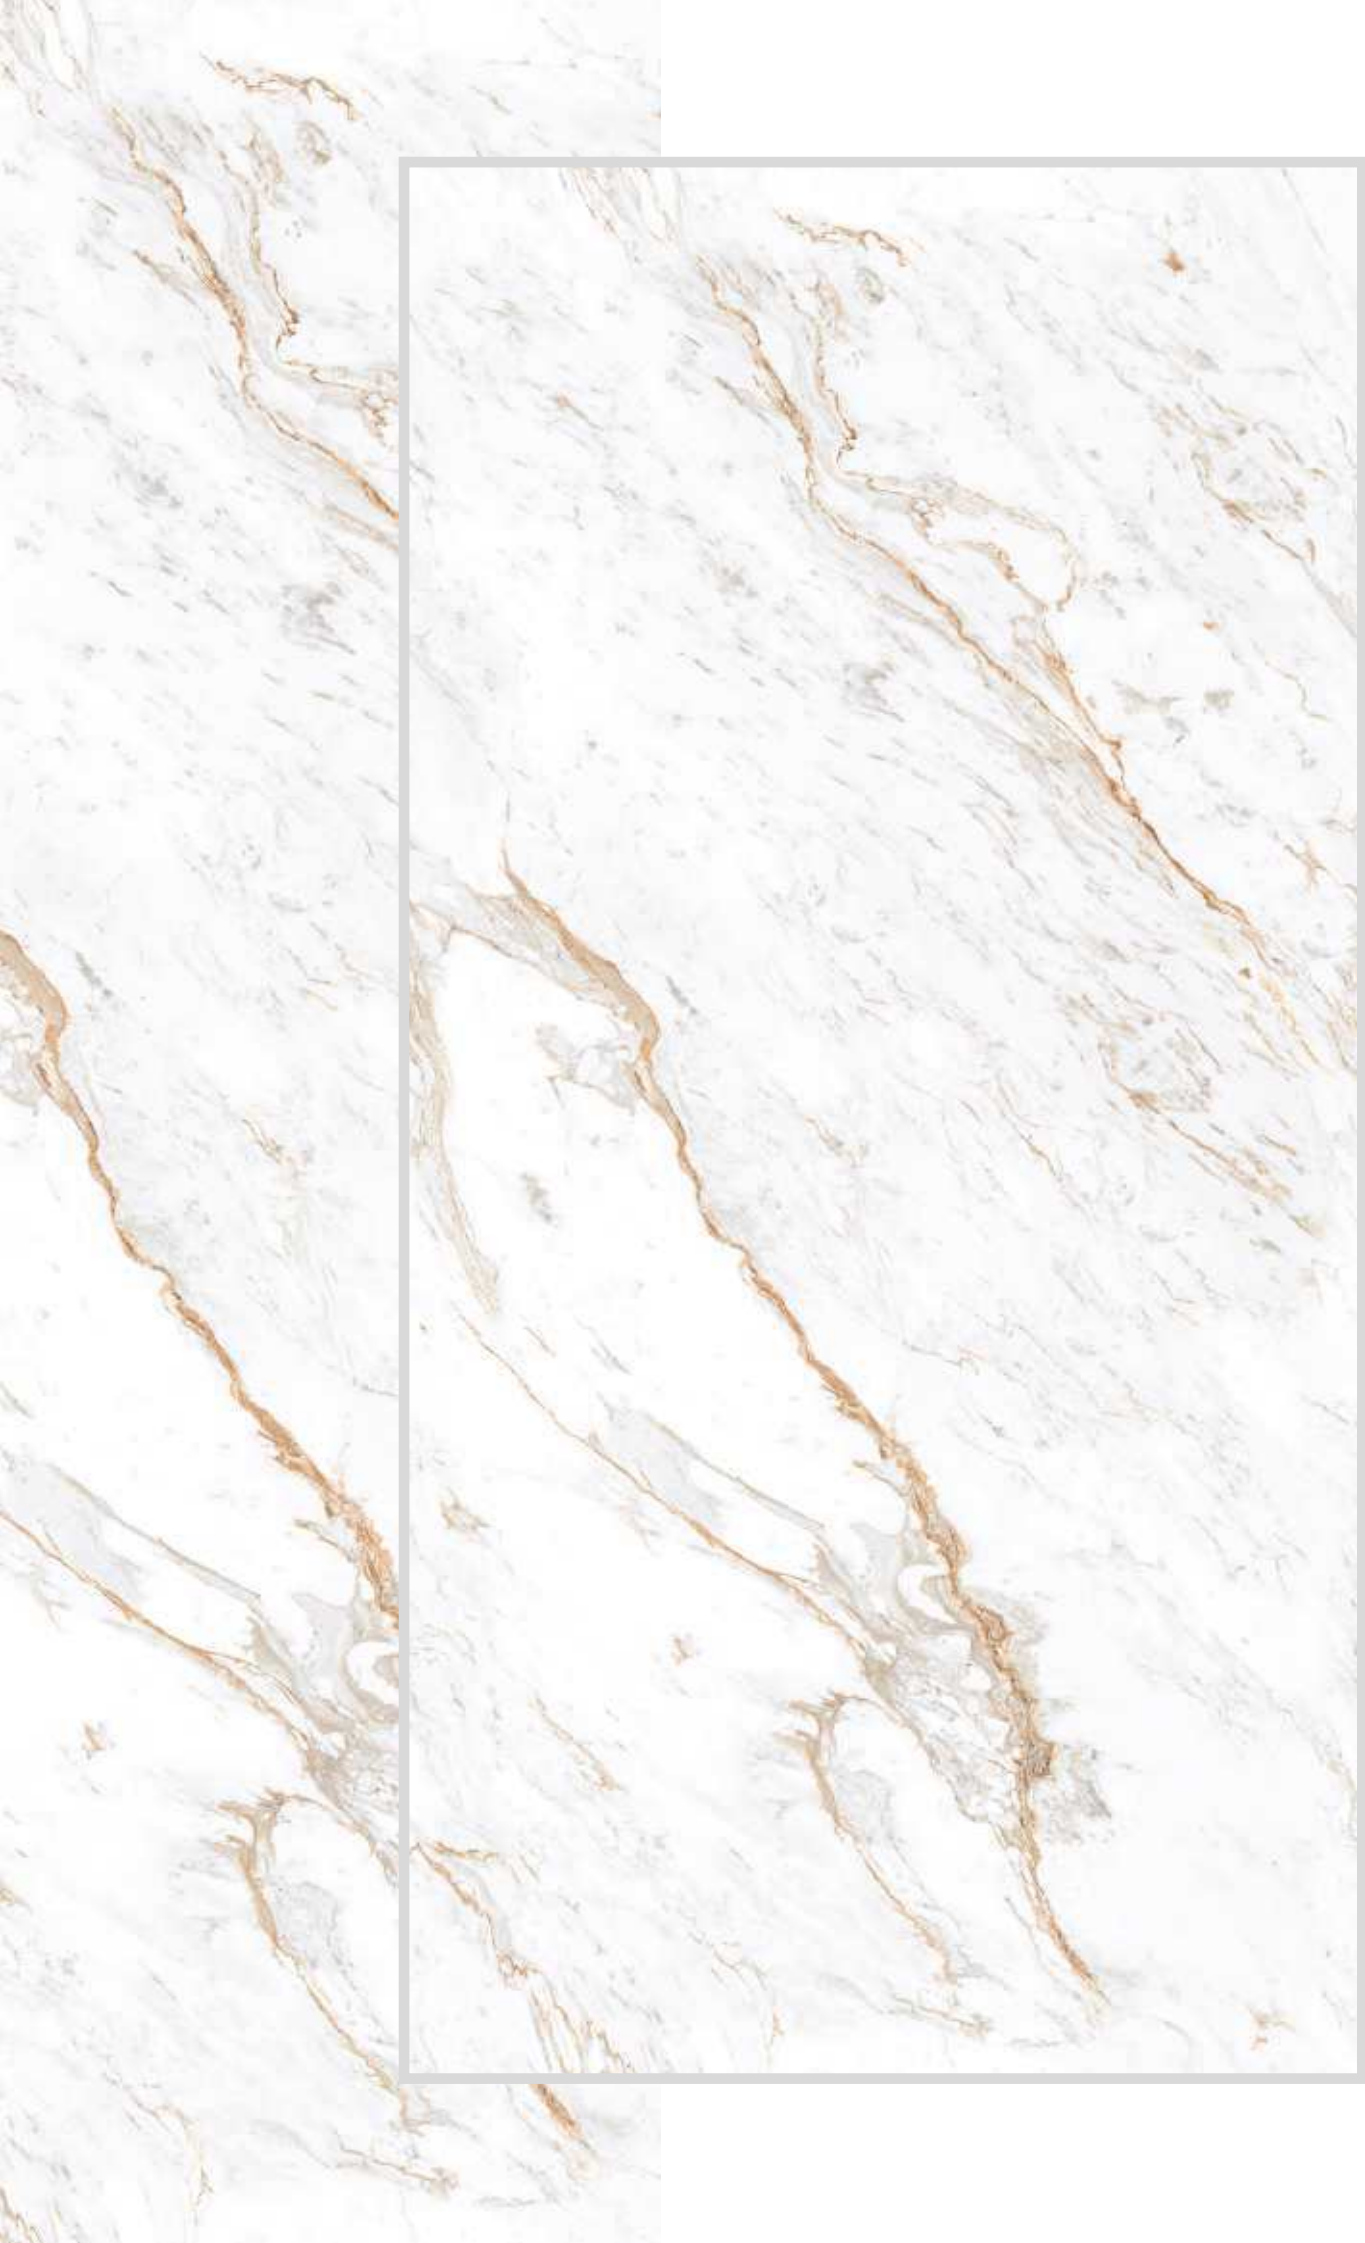

## Akuwa Natural

---

SIZE : 600X1200MM | SURFACE: CARVING | FACES : 06

Akuwa Natural