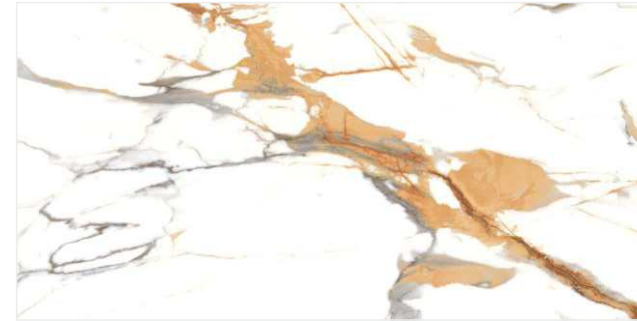

Staturio Maxim

SIZE : 600X1200MM | SURFACE: CARVING | FACES : 04