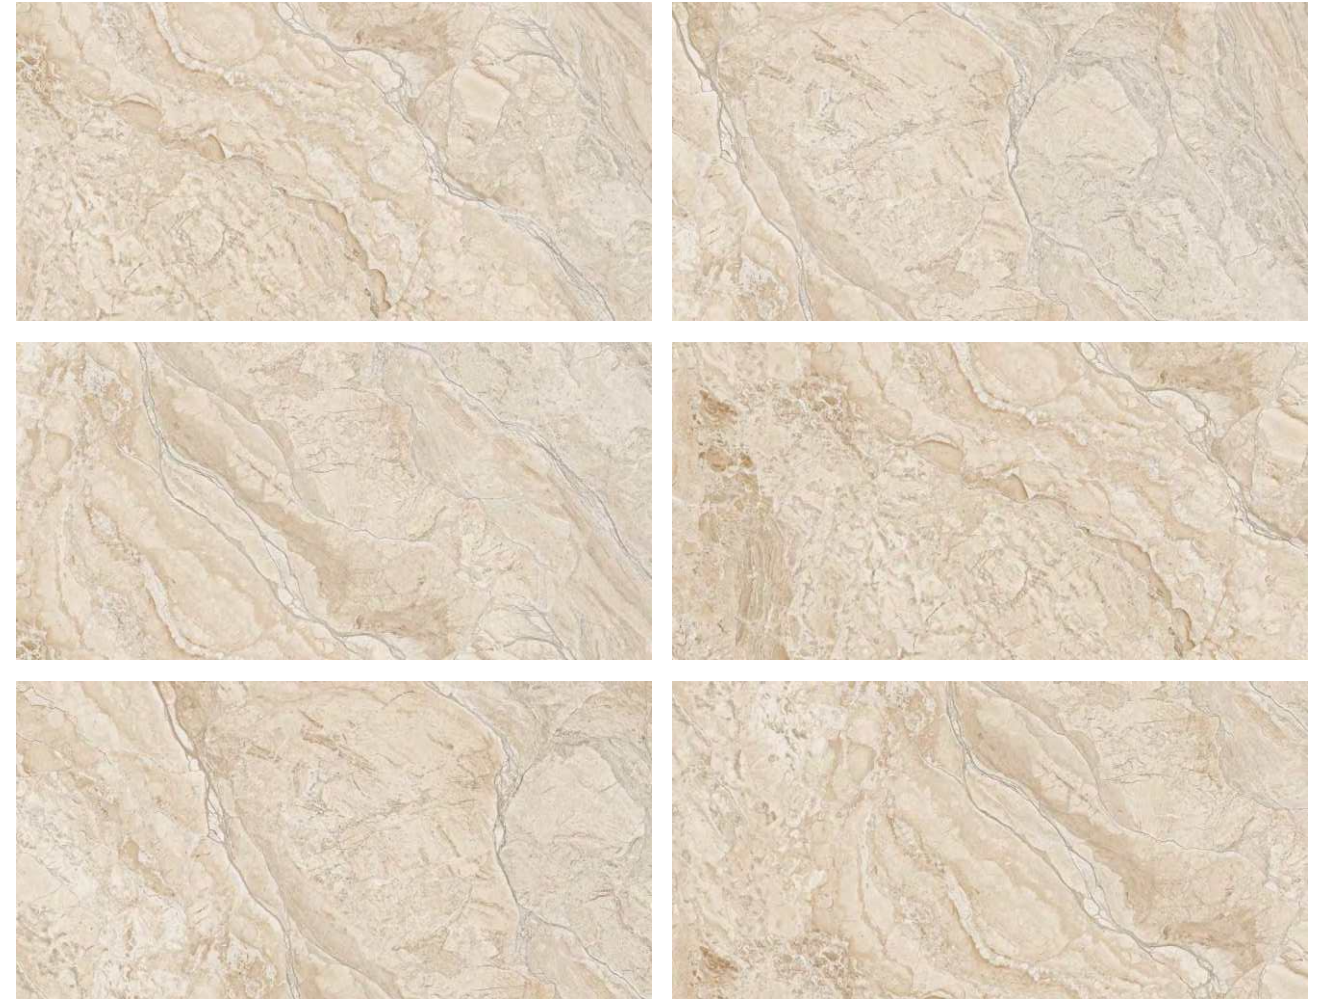

## Albira Brown

---

SIZE : 600X1200MM | SURFACE: CARVING | FACES : 06

Albira Brown