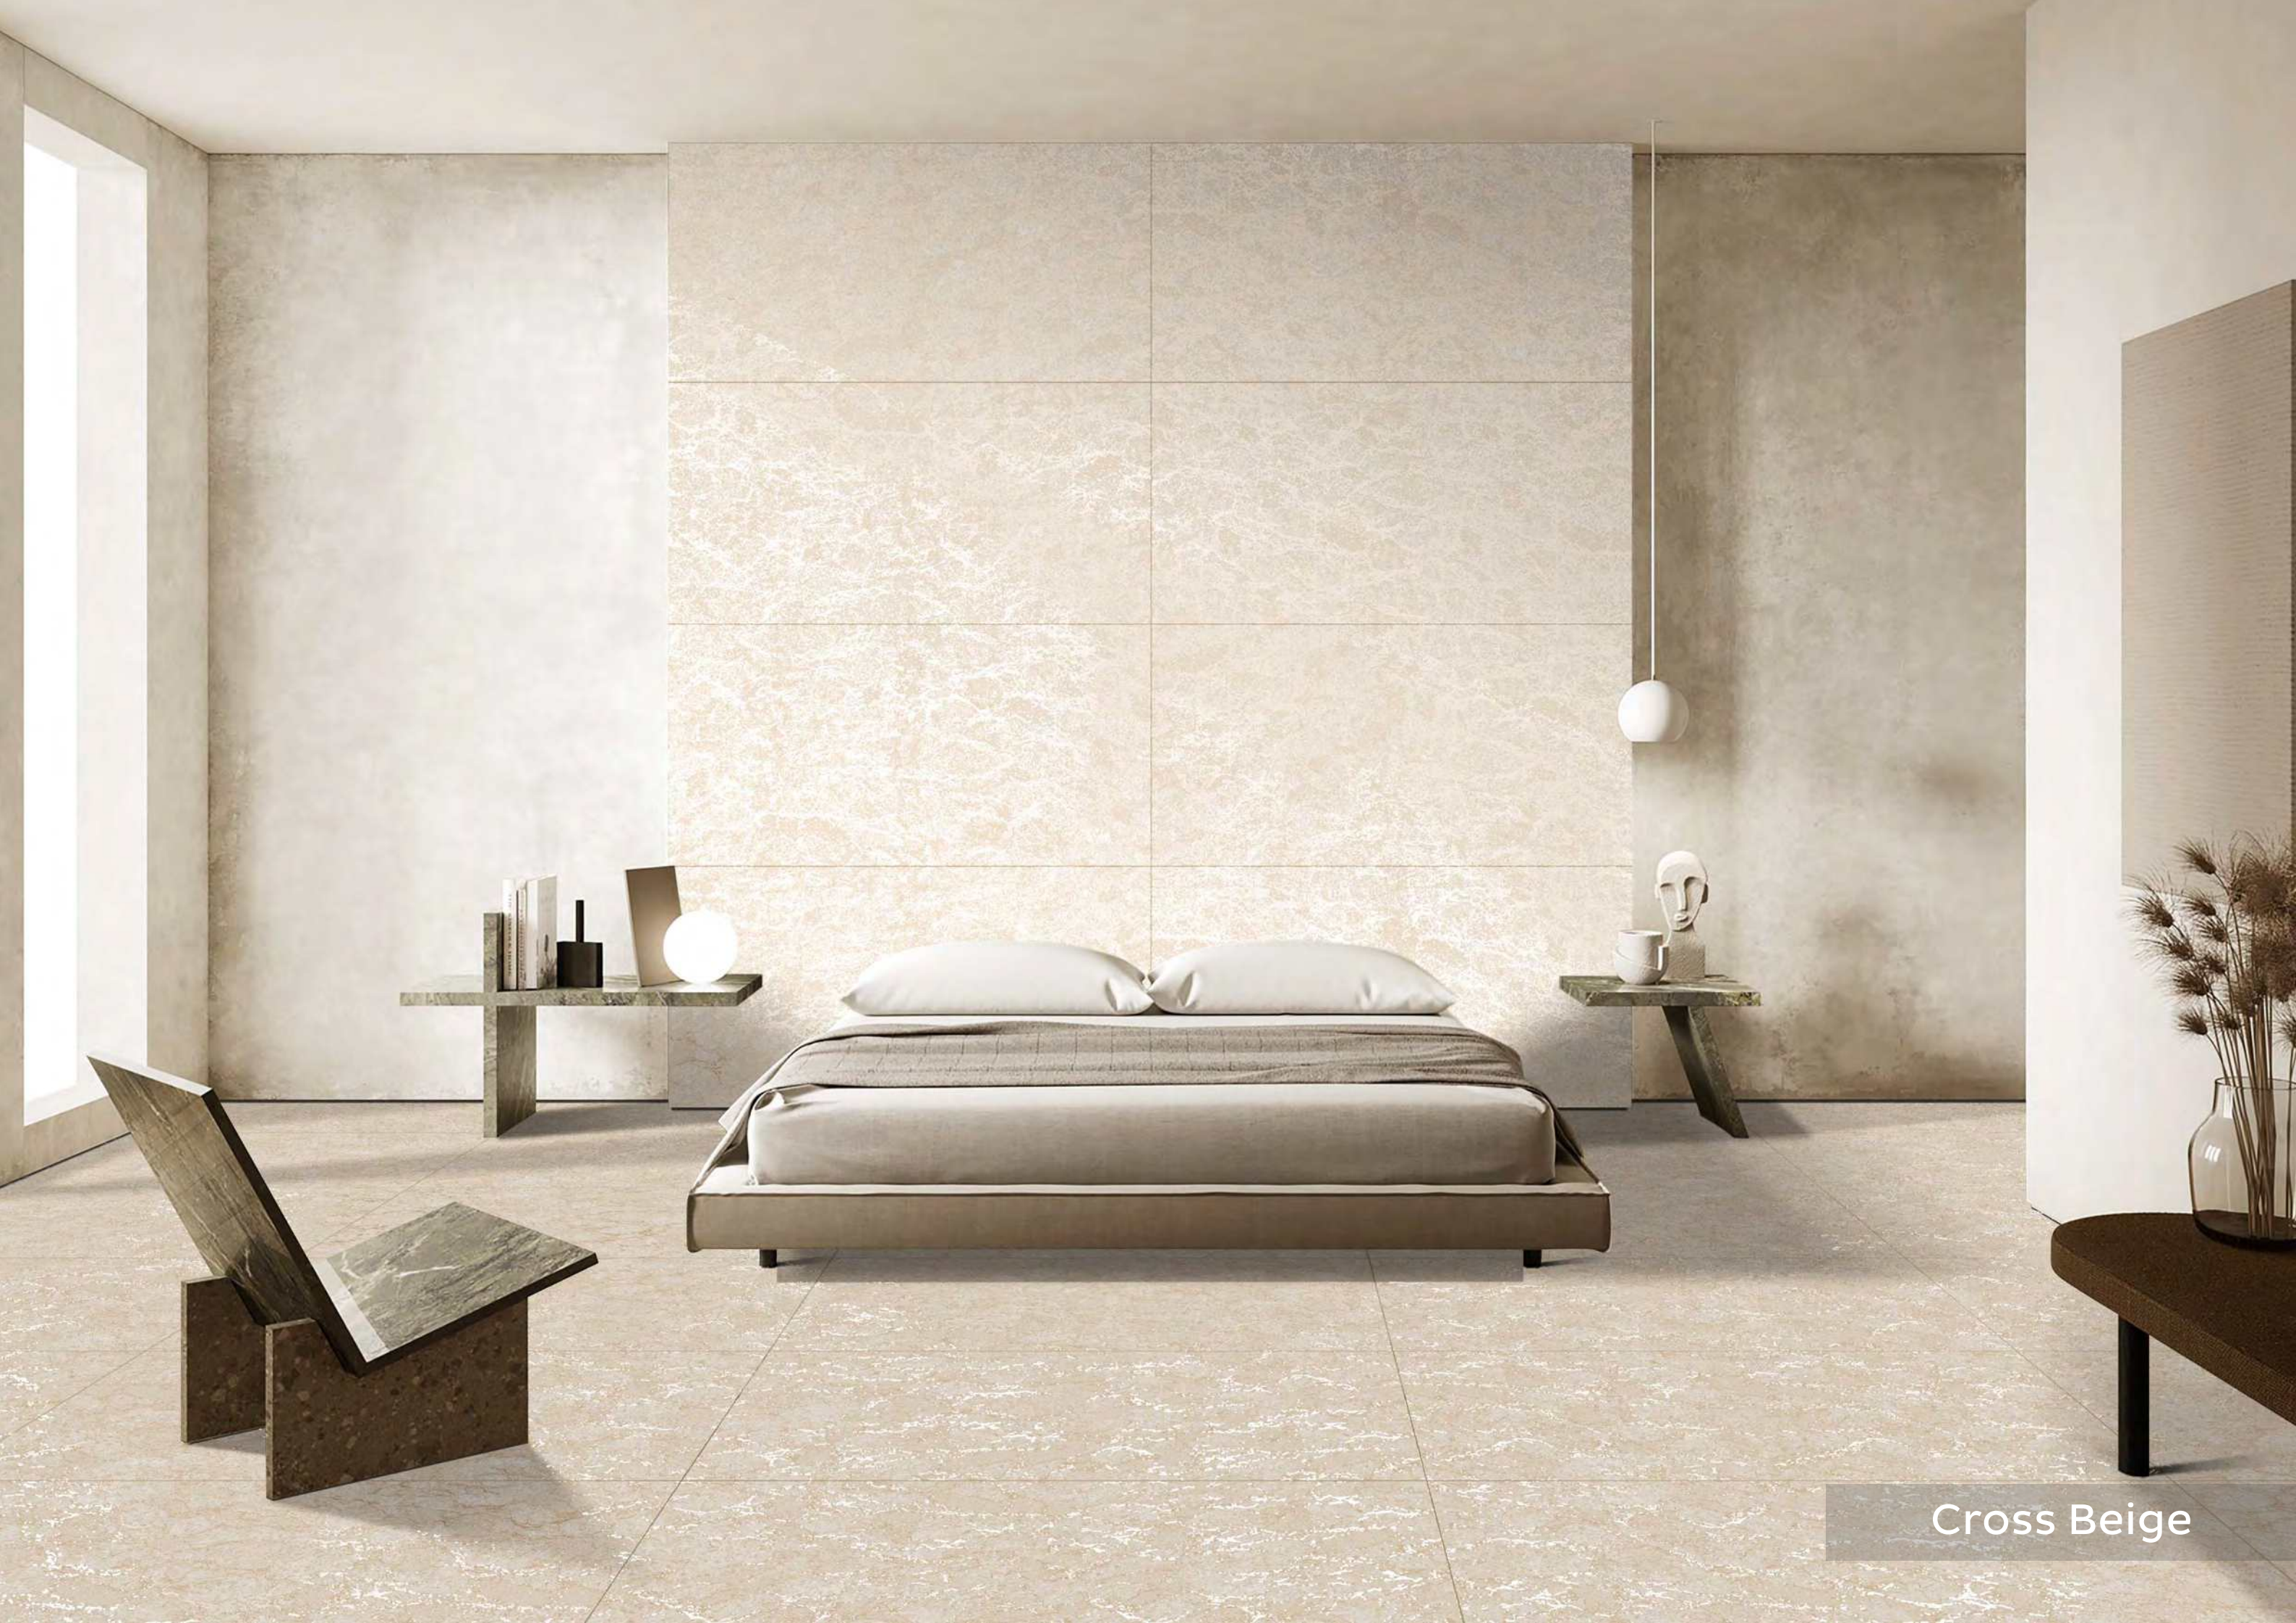

## Cross Beige

SIZE : 600X1200MM | SURFACE: CARVING | FACES : 06

Cross Beige