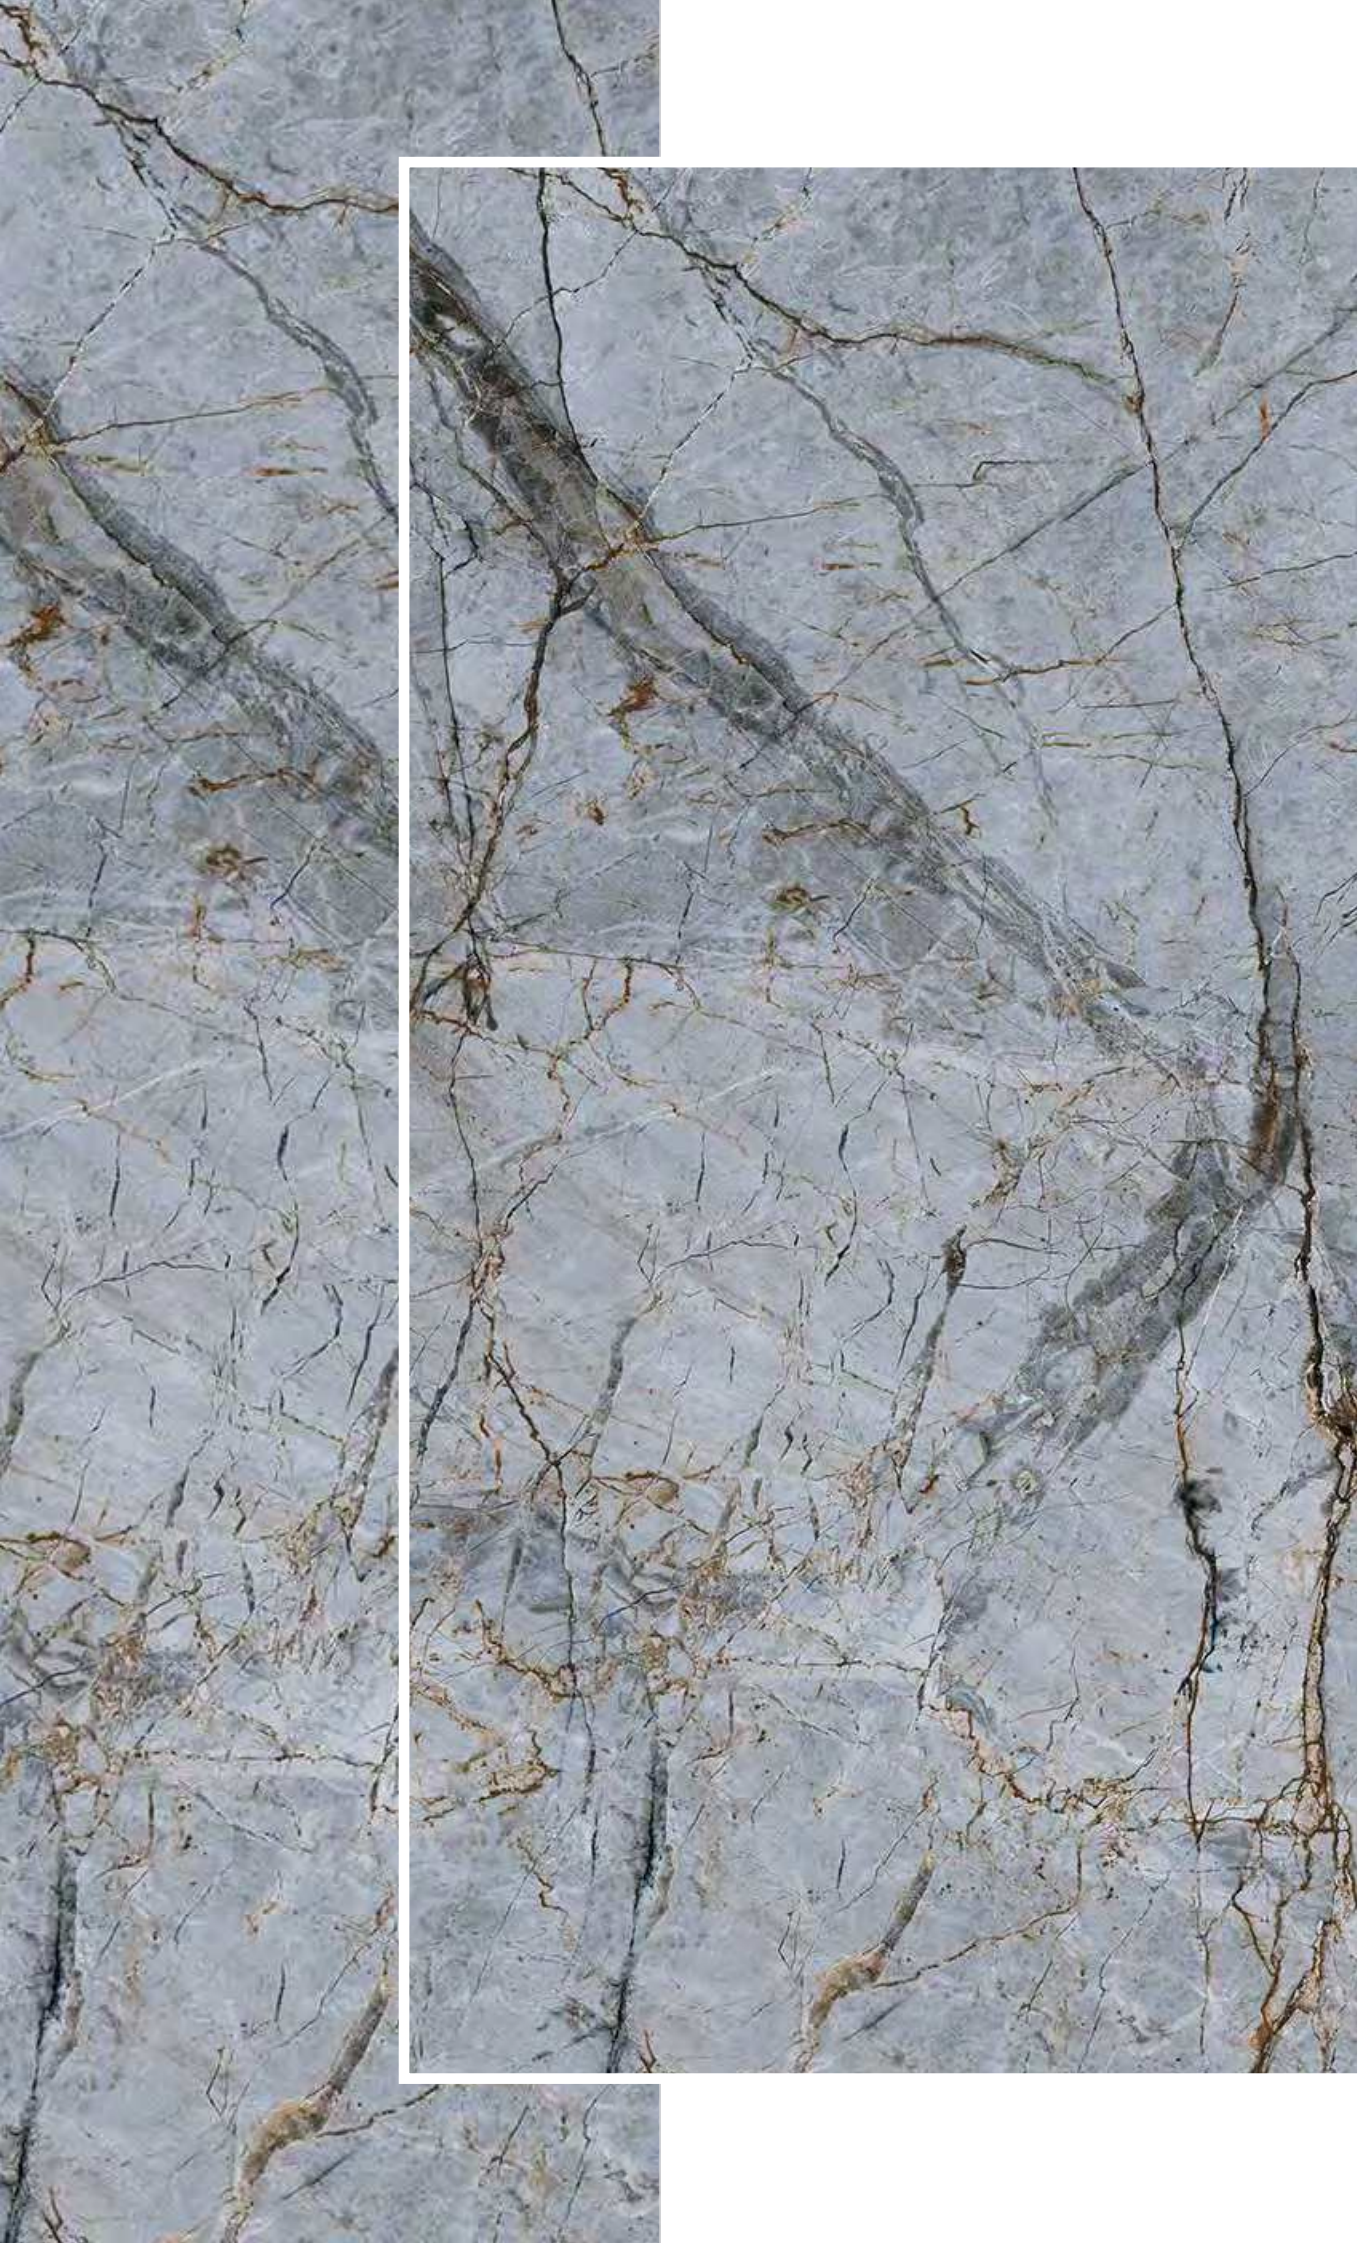

## Winston Beige

SIZE : 600X1200MM | SURFACE: CARVING | FACES : 06

Winston Beige