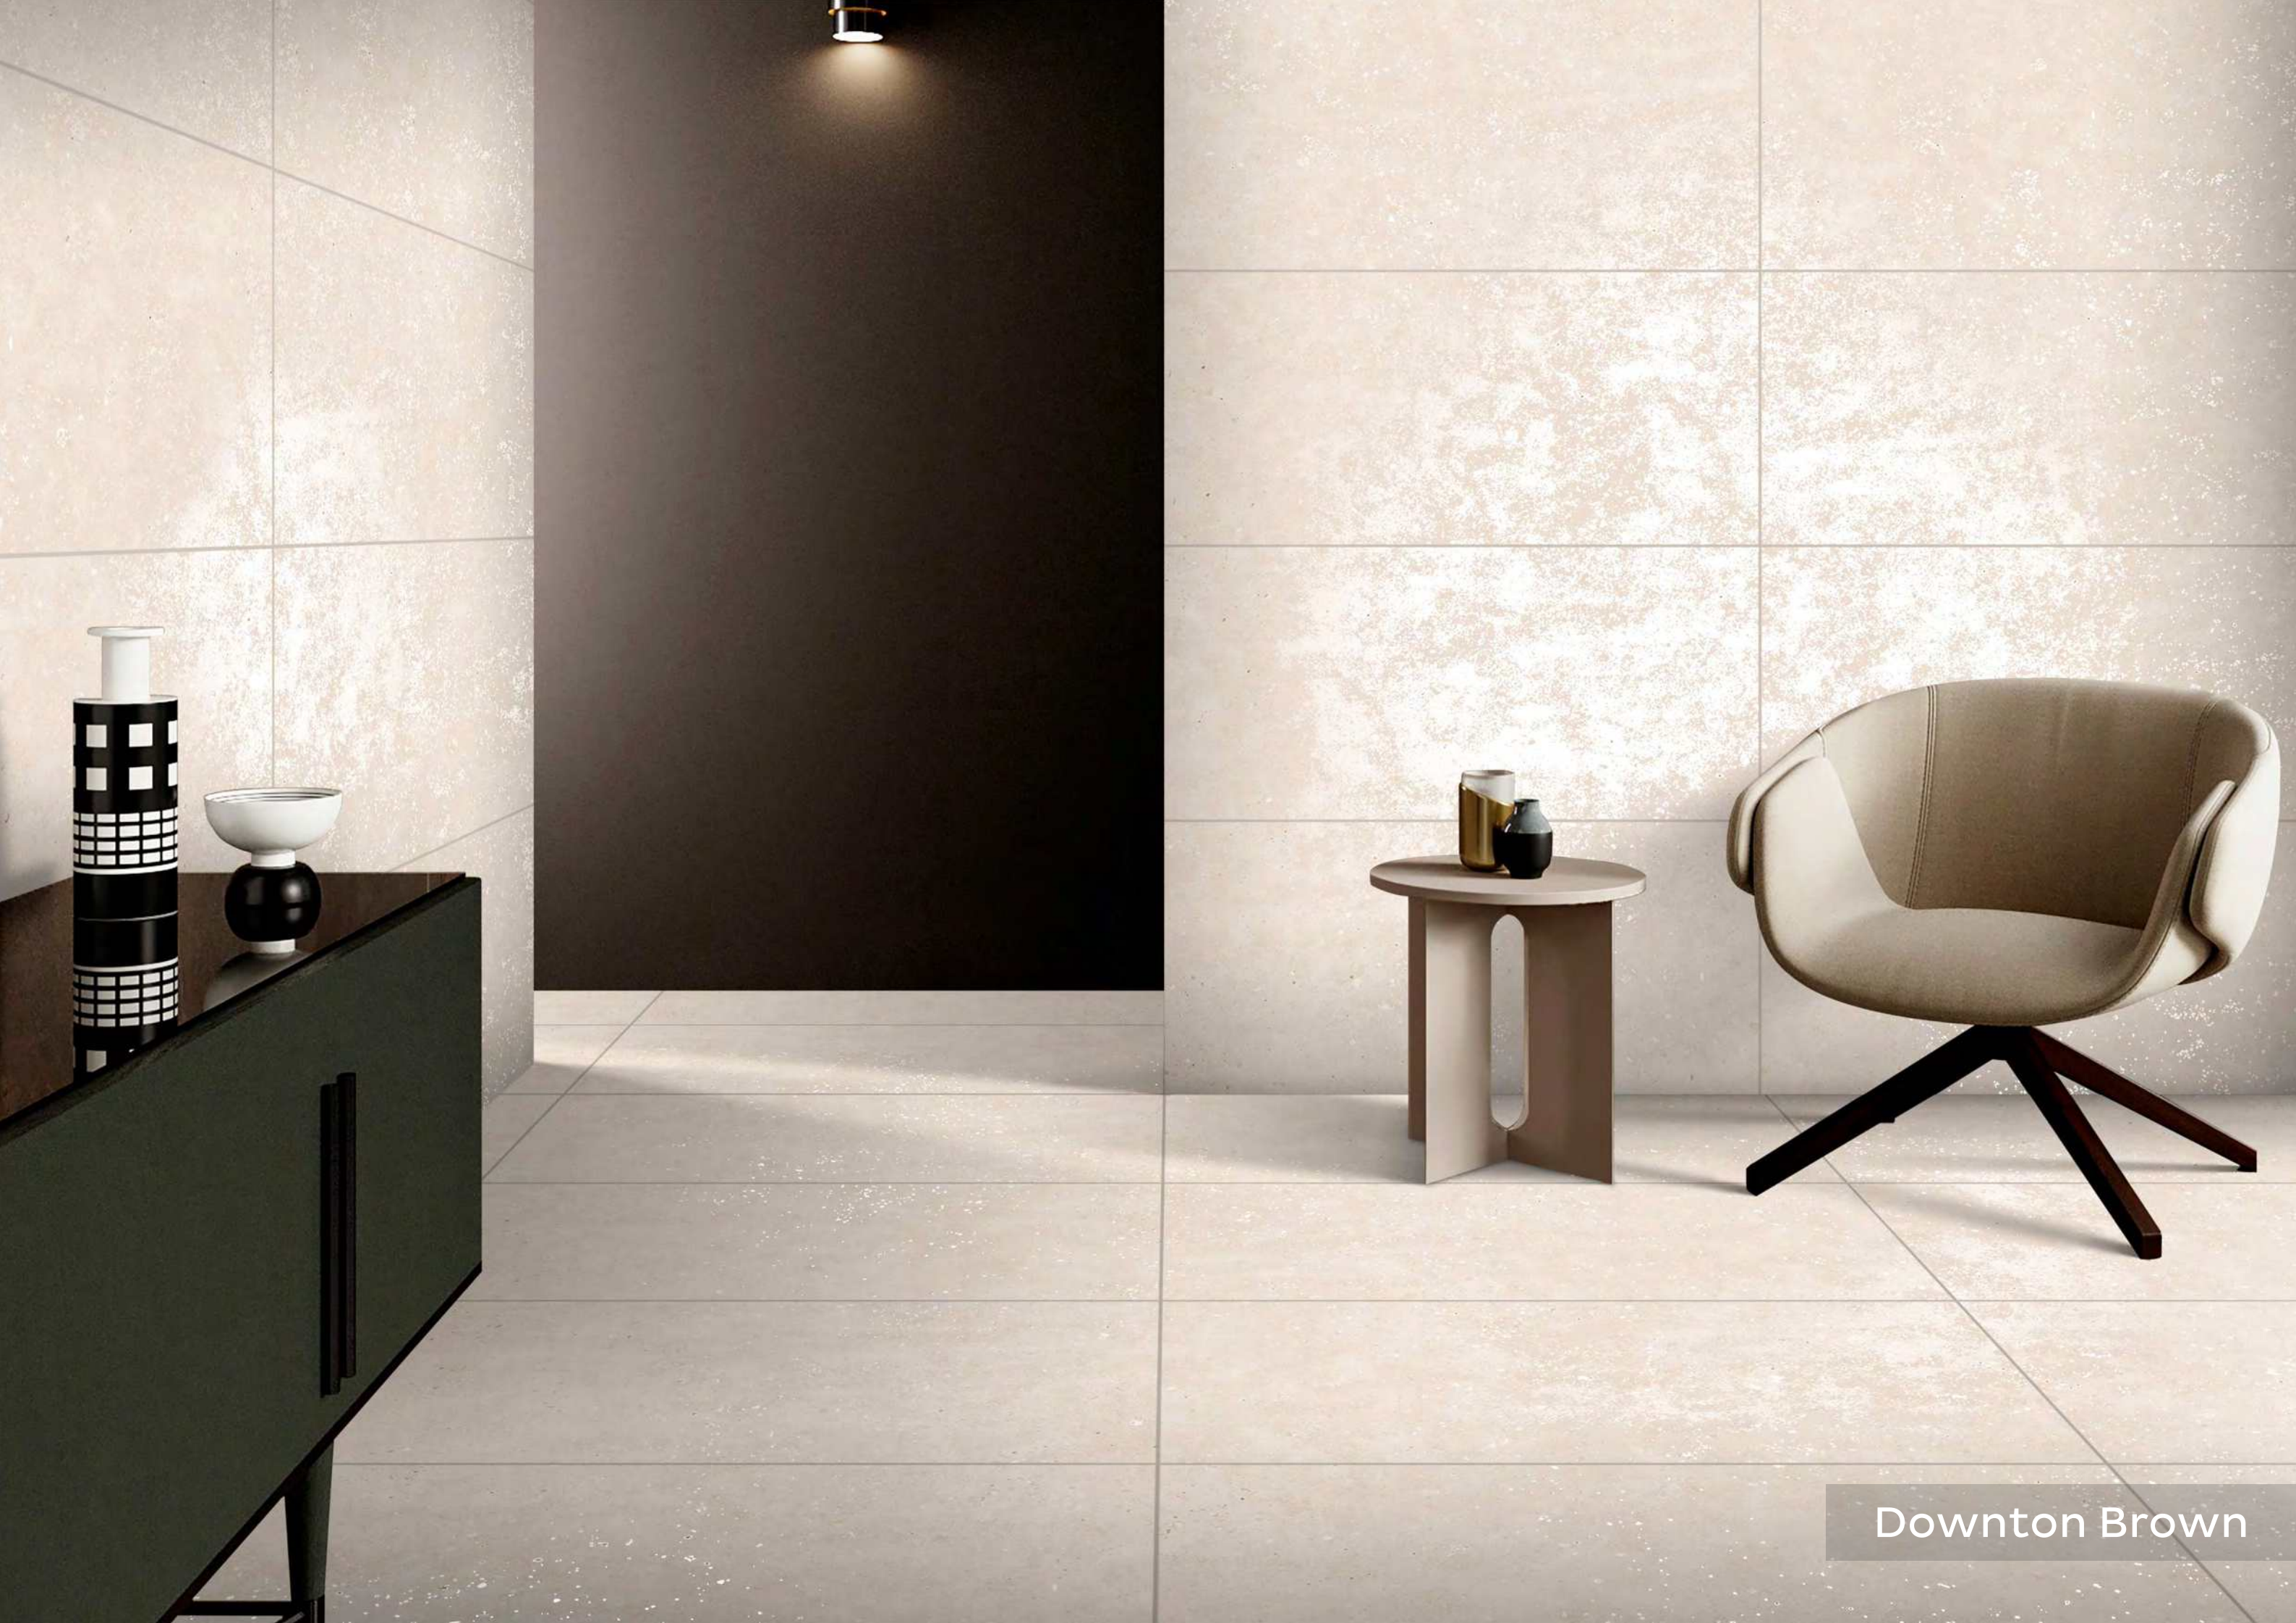

## Downton Brown

---

SIZE : 600X1200MM | SURFACE: CARVING | FACES : 06

Downton Brown