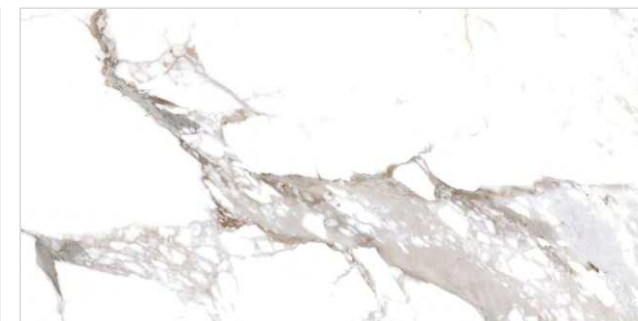

Ottimo Staturio

SIZE : 600X1200MM | SURFACE: CARVING | FACES : 04