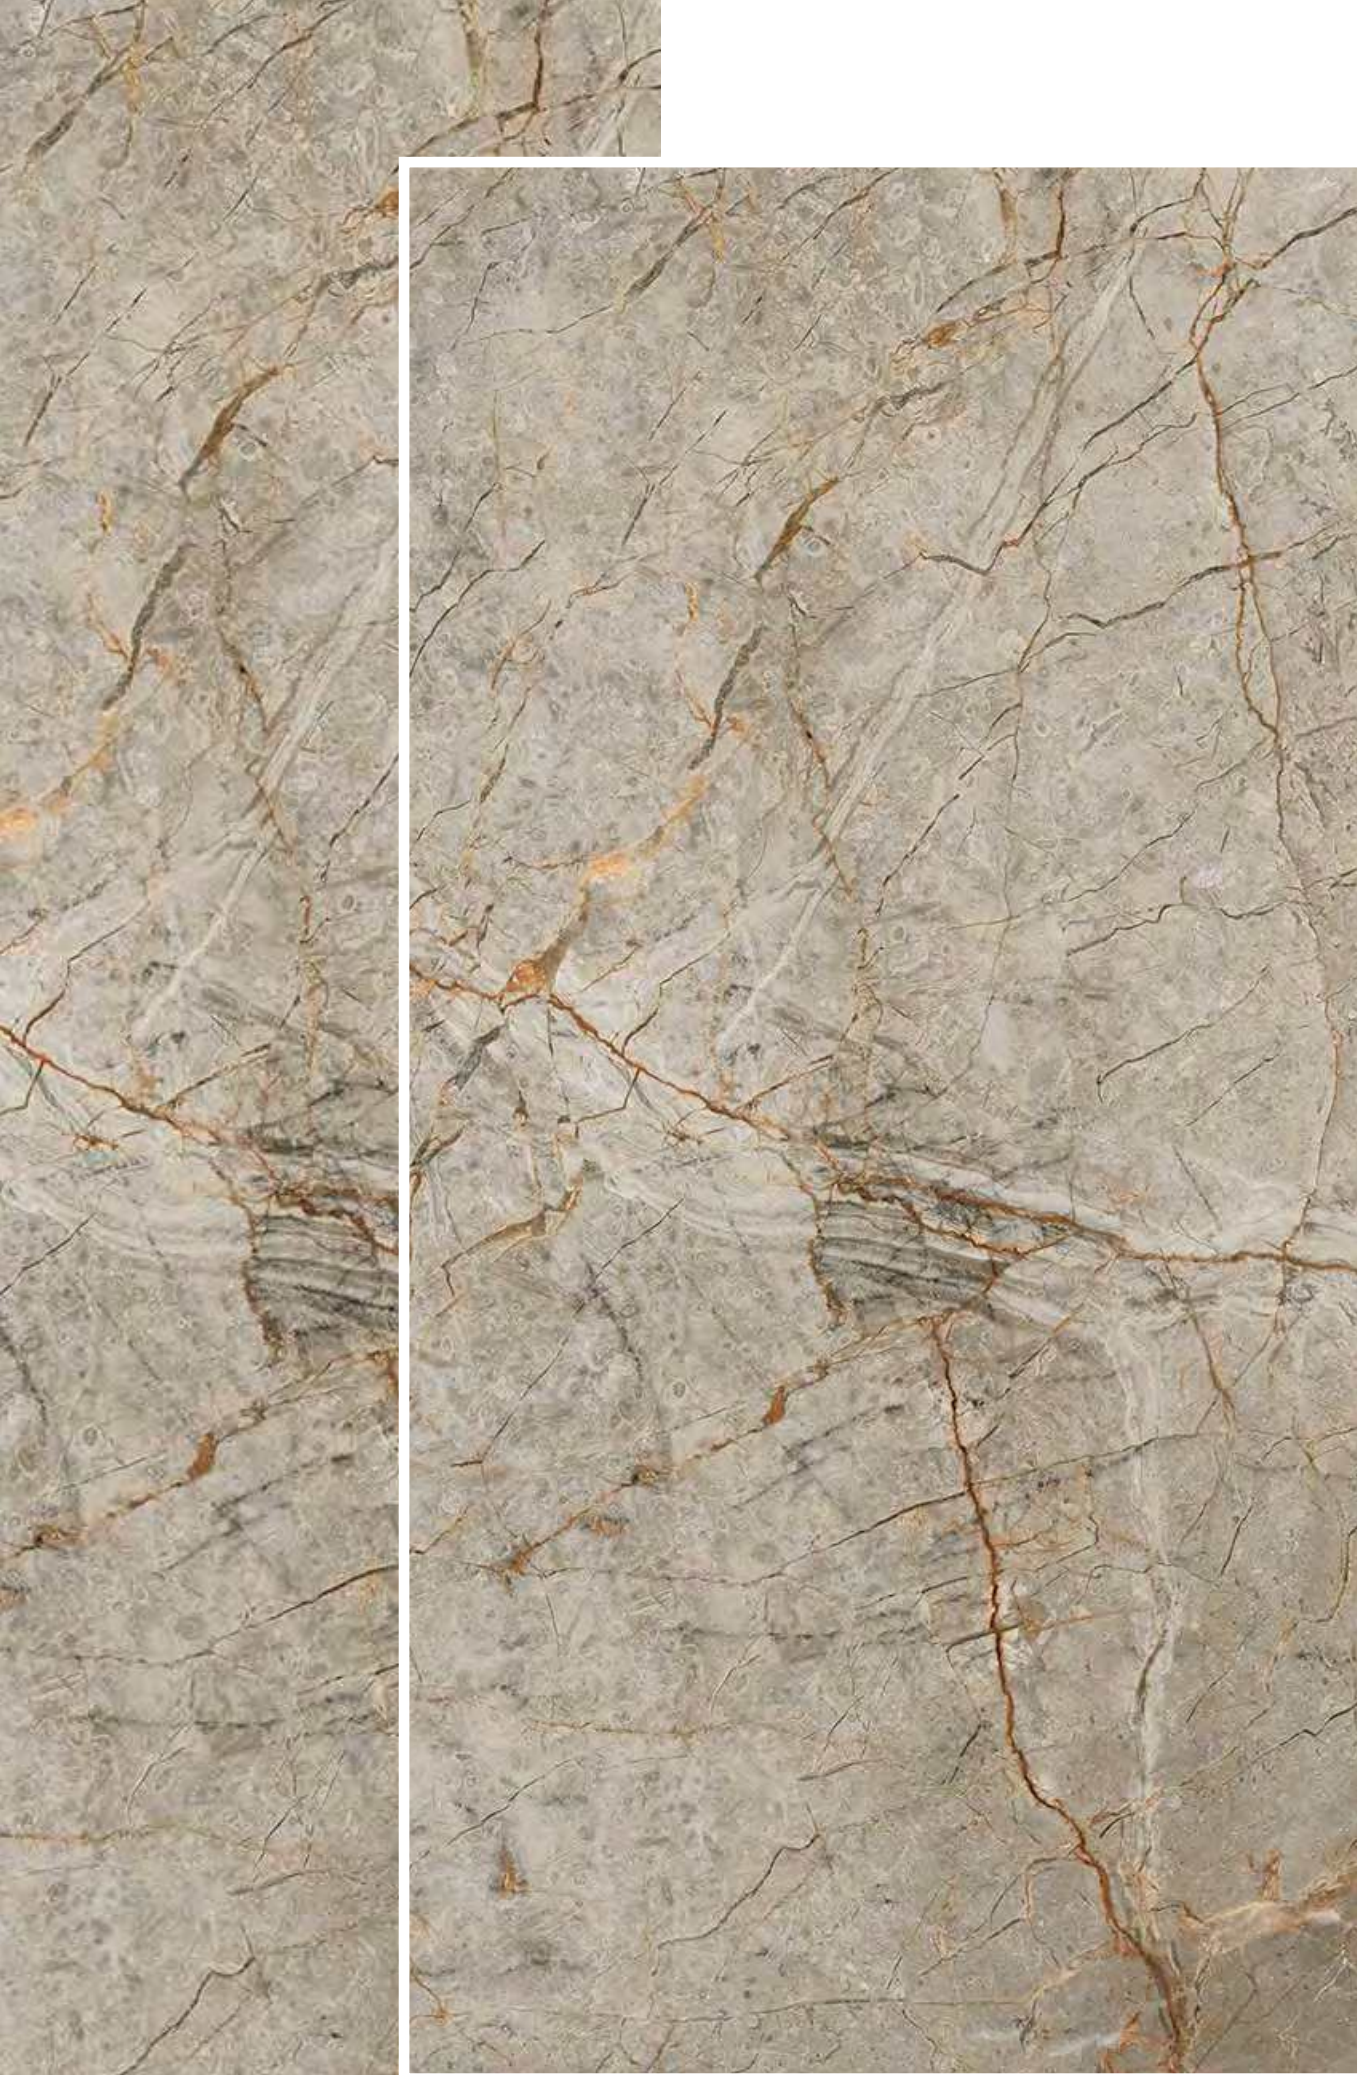

## Voyega Ivory

---

SIZE : 600X1200MM | SURFACE: CARVING | FACES : 03

Voyega Ivory