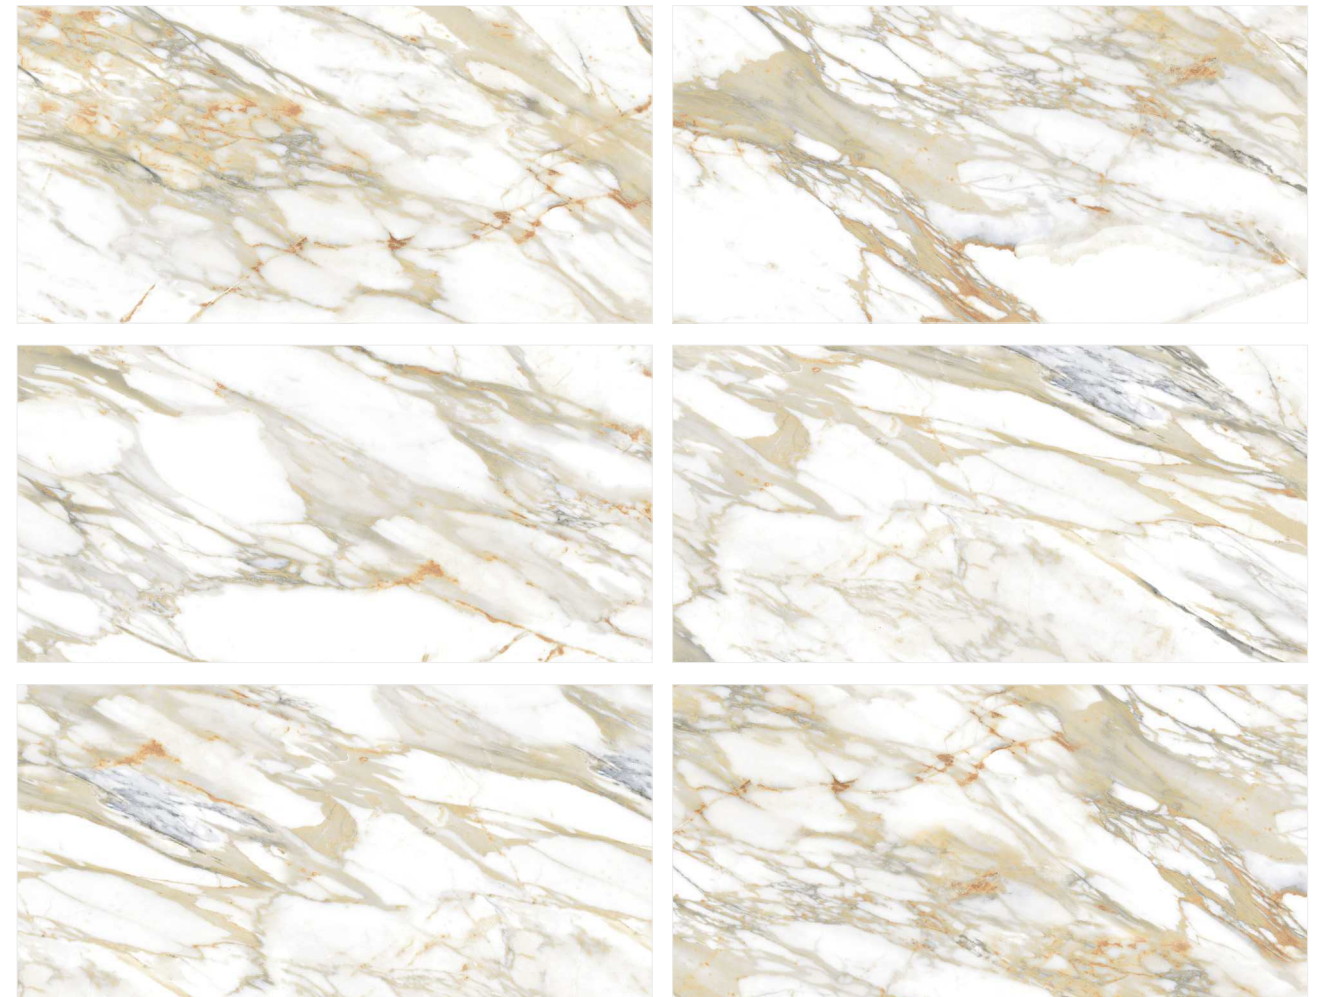

Keros Satuario

Listorica White

SIZE : 600X1200MM | SURFACE: GLOSSY | FACES : 06

Listorica White

Lush Gold

SIZE : 600X1200MM | SURFACE: GLOSSY | FACES : 06

Lush Gold

Maset Satvario