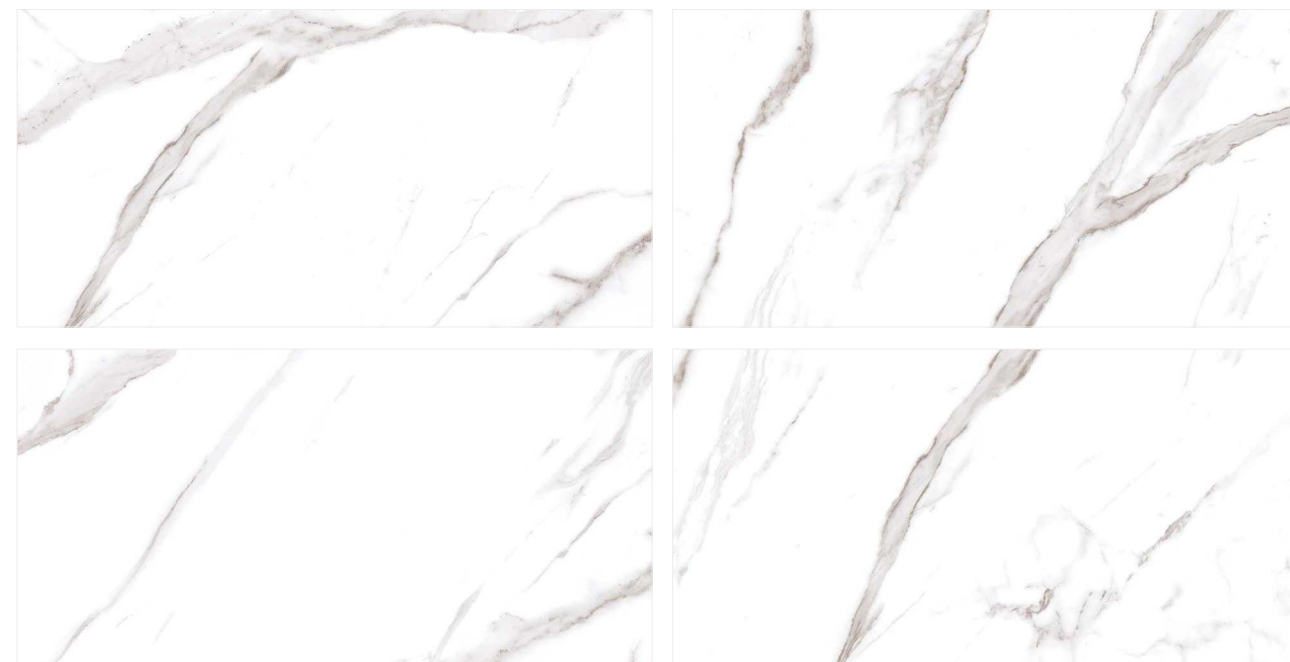

Maset Satvario

SIZE : 600X1200MM | SURFACE: GLOSSY | FACES : 04