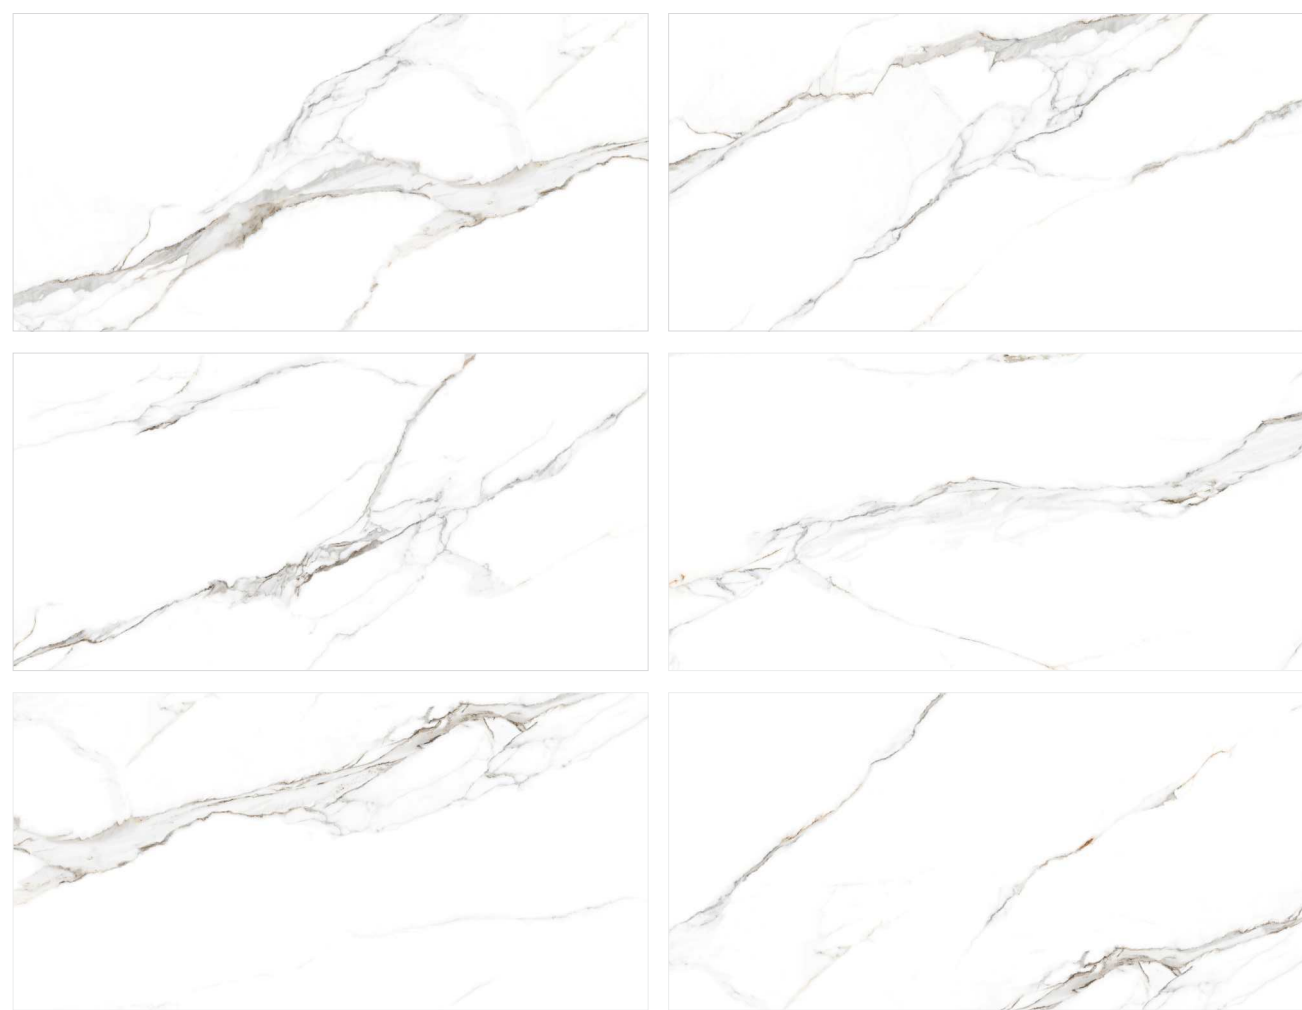

Satvario Thundar

Silver Shine White

SIZE : 600X1200MM | SURFACE: GLOSSY | FACES : 05

Silver Shine White

Statuario Soft

SIZE : 600X1200MM | SURFACE: GLOSSY | FACES : 06

Statuario Soft

Statuario Bianco