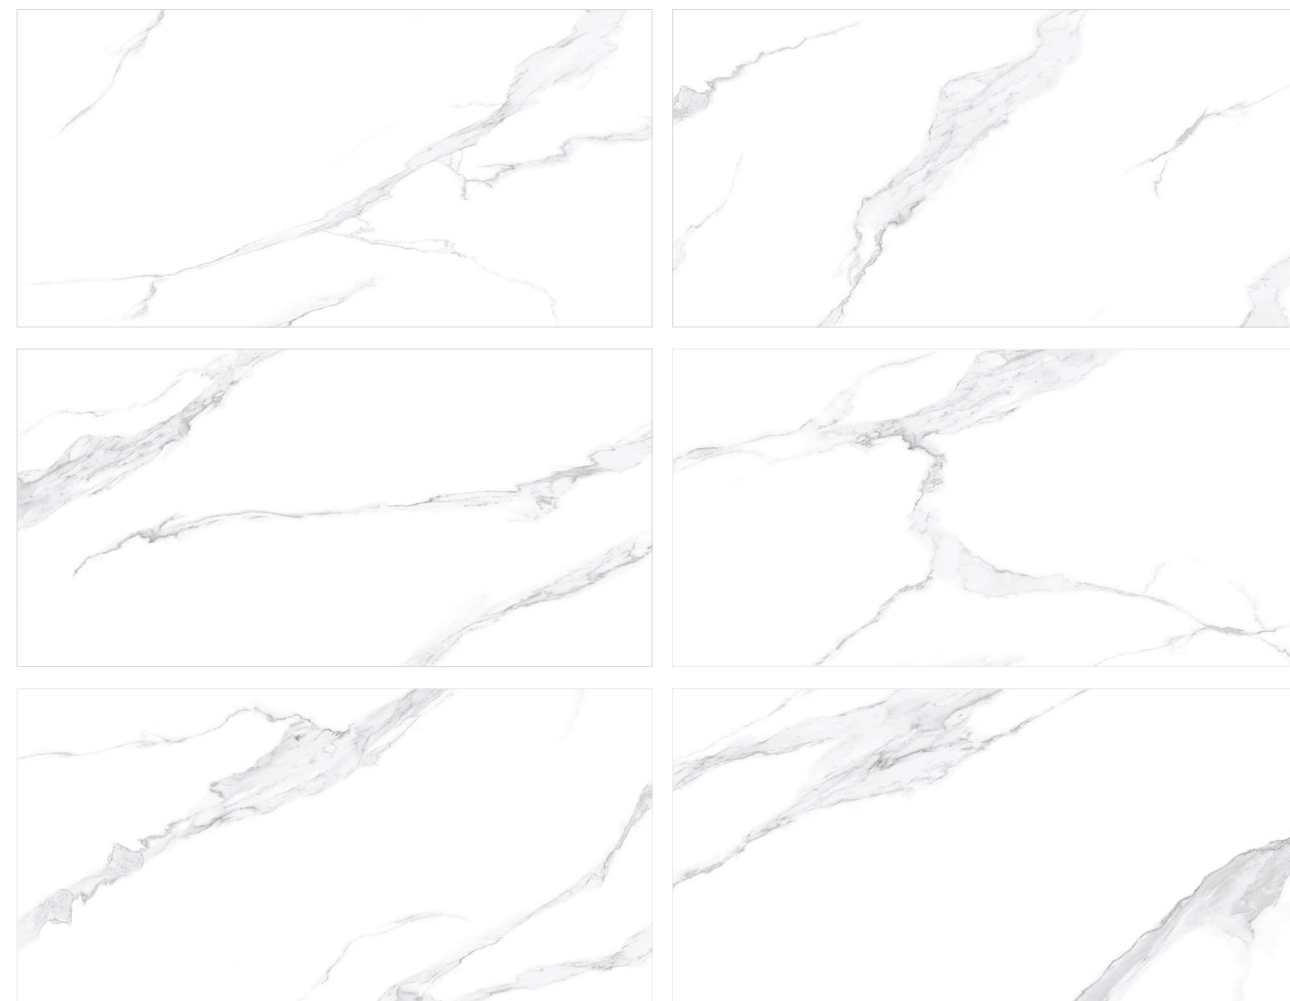

Corn White

SIZE : 600X1200MM | SURFACE: GLOSSY | FACES : 04

Corn White

Cosa Gold

SIZE : 600X1200MM | SURFACE: GLOSSY | FACES : 06

Cosa Gold

Elenzao White

SIZE : 600X1200MM | SURFACE: GLOSSY | FACES : 06