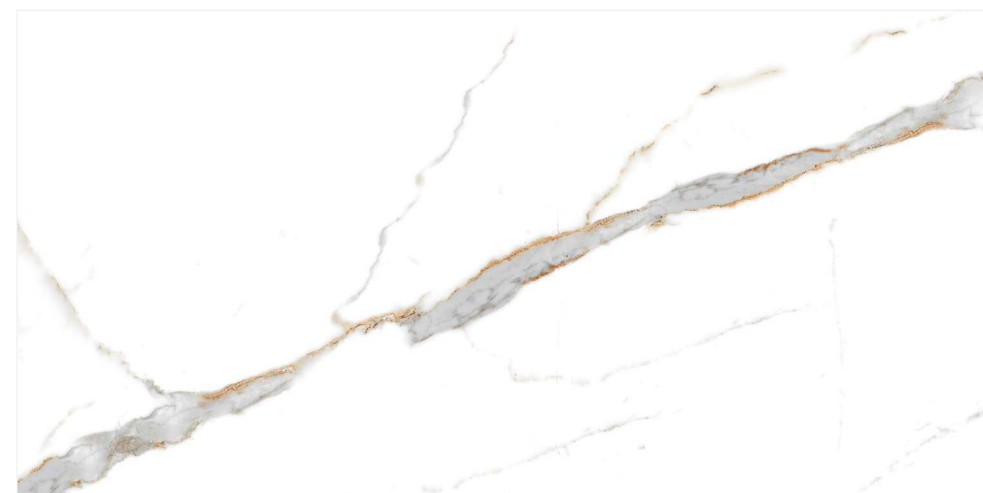

Golden White

SIZE : 600X1200MM | SURFACE: GLOSSY | FACES : 03