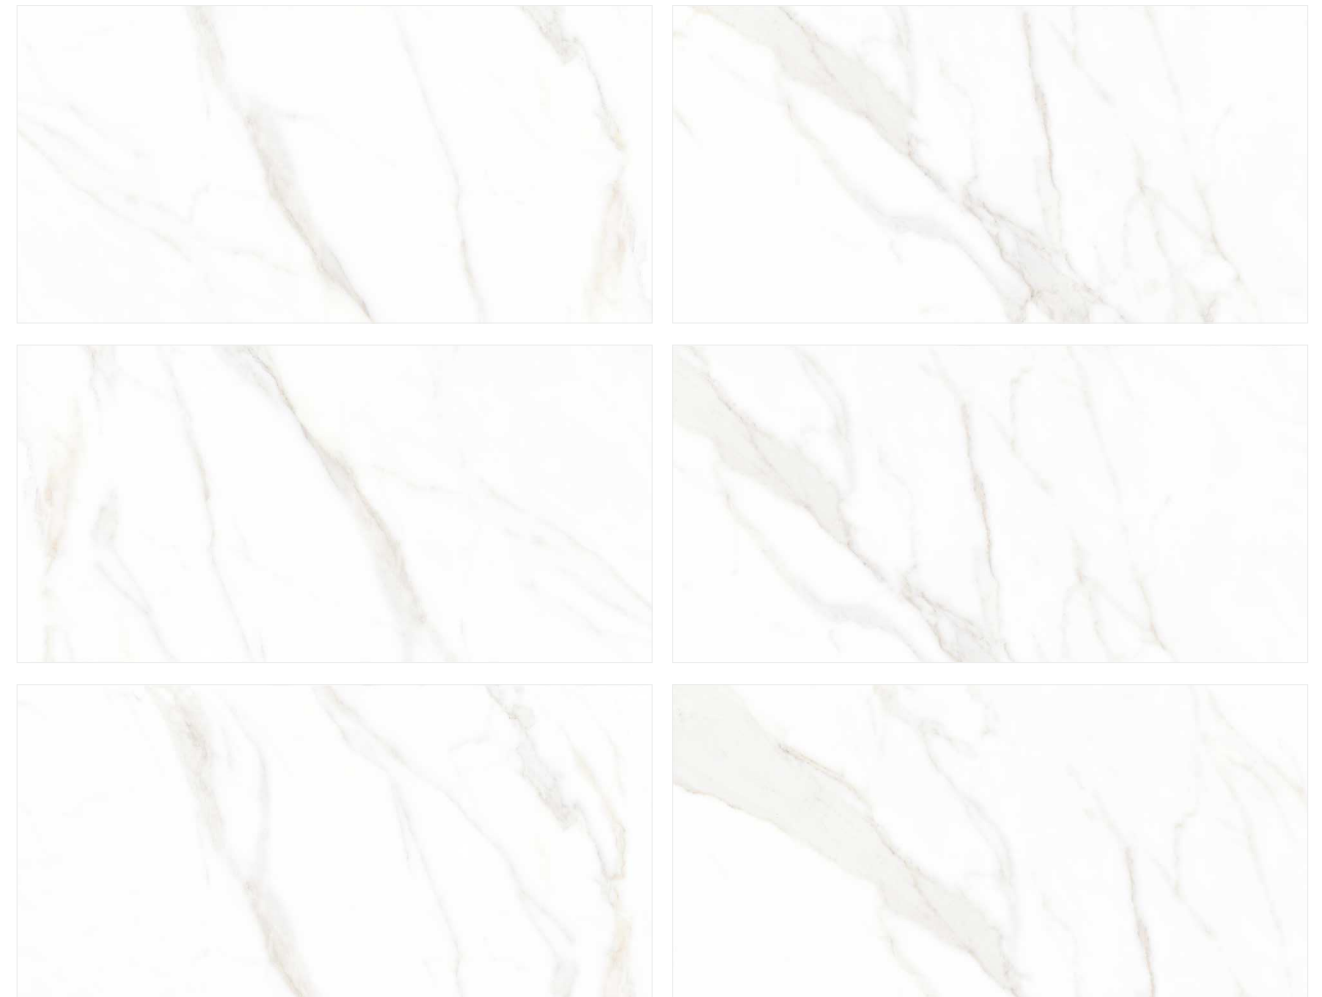

Listorica White

SIZE : 600X1200MM | SURFACE: GLOSSY | FACES : 06