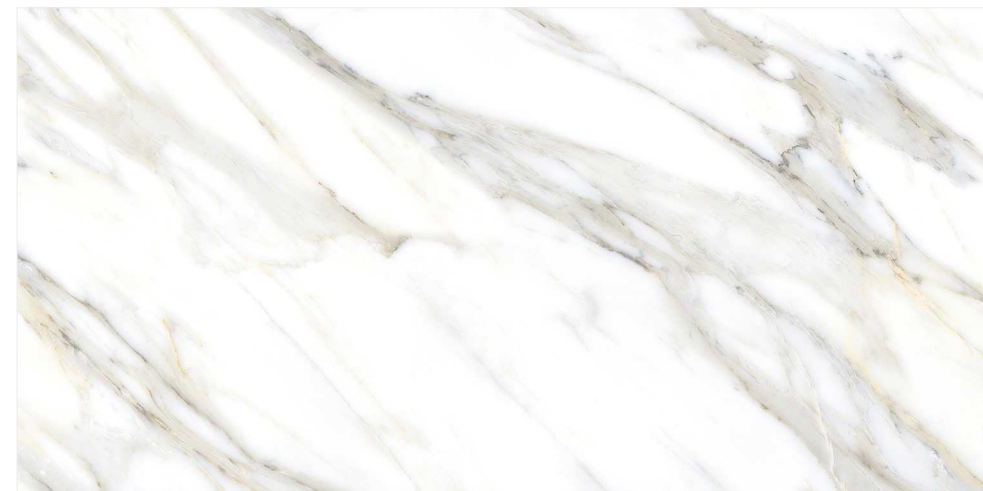

Mint Statuario Gold

Parlina White

SIZE : 600X1200MM | SURFACE: GLOSSY | FACES : 06

Parlina White

Roca White

SIZE : 600X1200MM | SURFACE: GLOSSY | FACES : 03

V/R
VILLA RESORT

Roca White