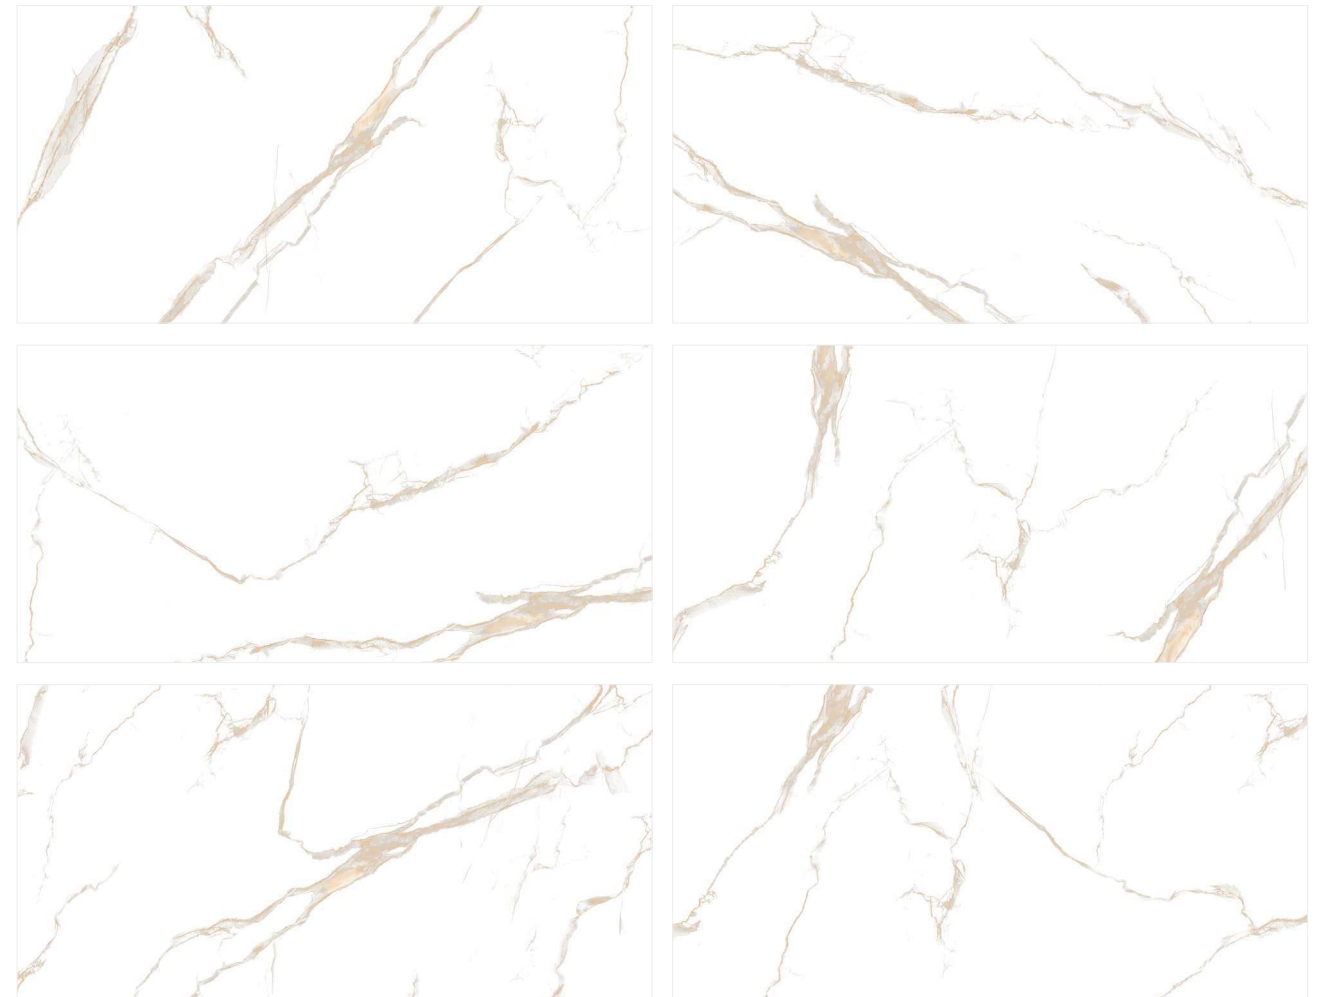

Classico Goldy

SIZE : 600X1200MM | SURFACE: GLOSSY | FACES : 06