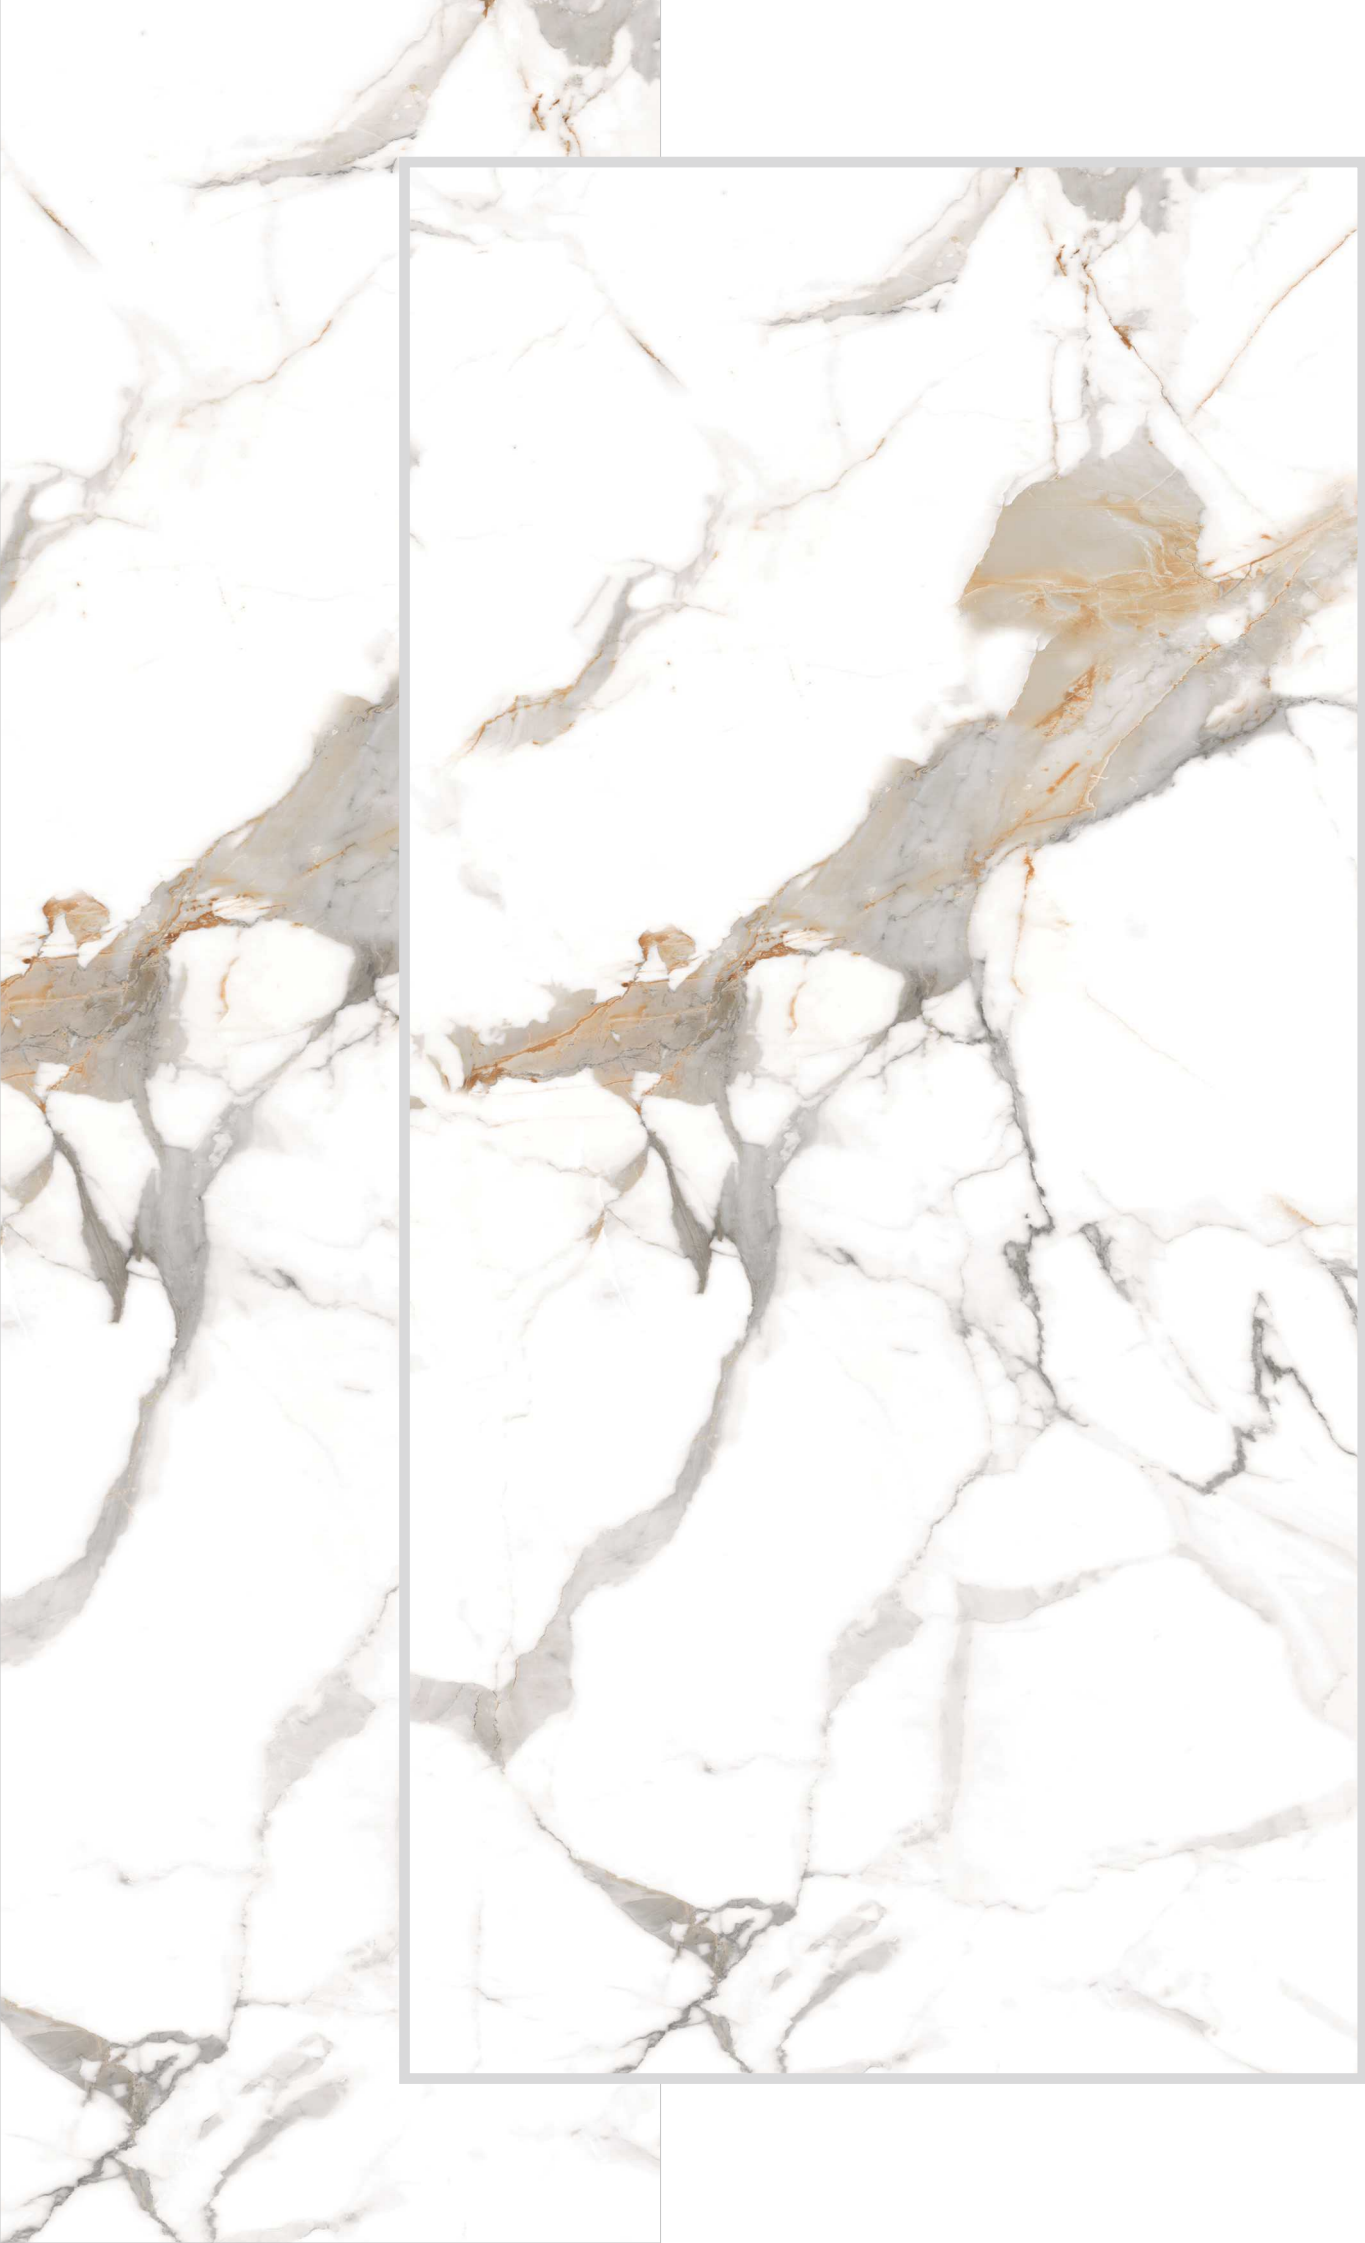

Anigma White

SIZE : 600X1200MM | SURFACE: GLOSSY | FACES : 04