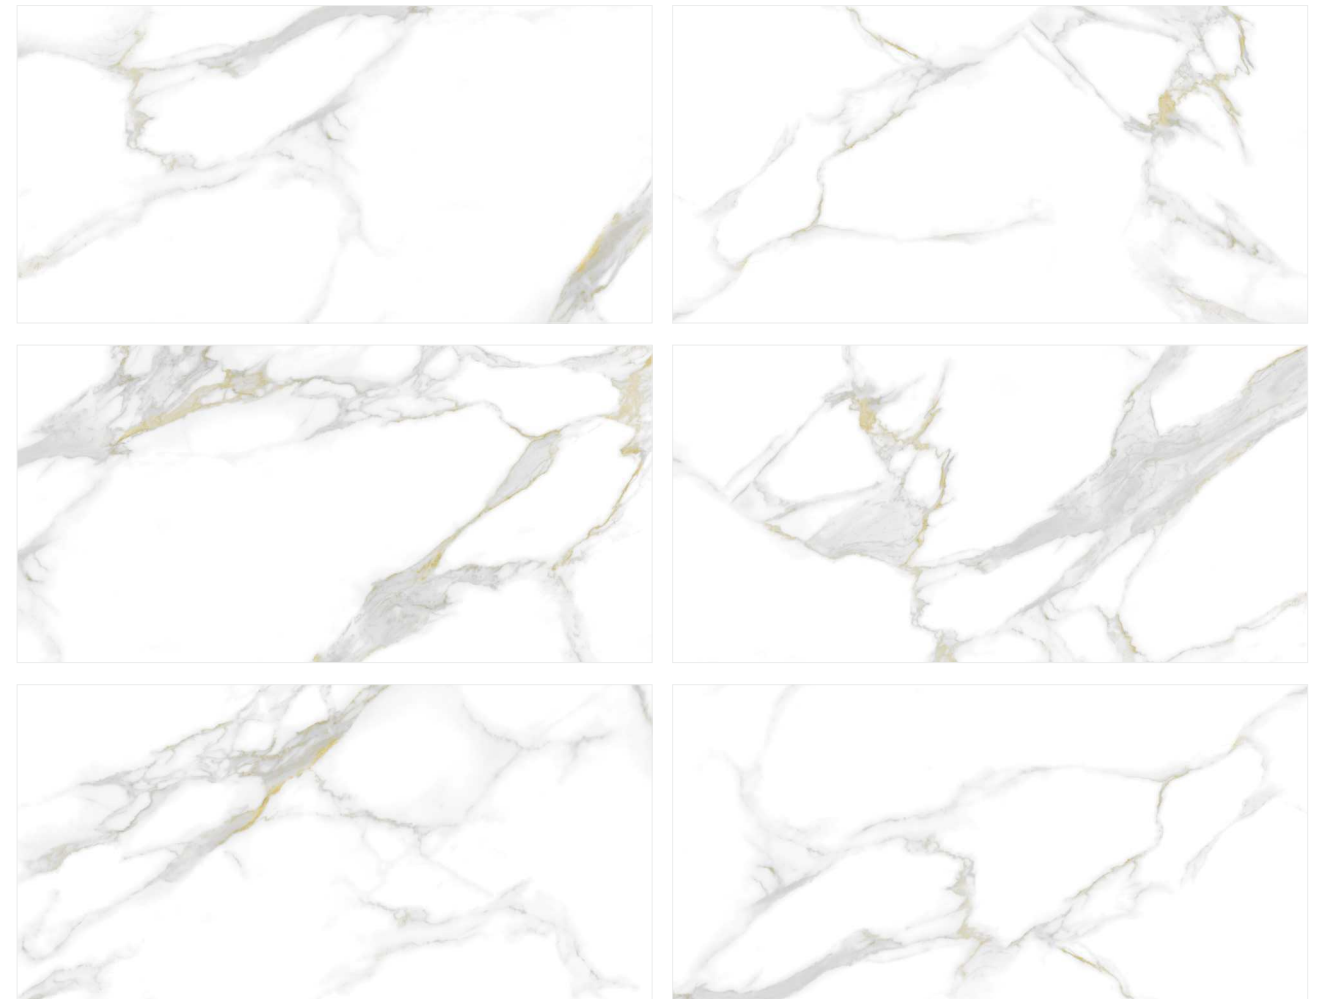

Stereo Statuario

SIZE : 600X1200MM | SURFACE: GLOSSY | FACES : 06