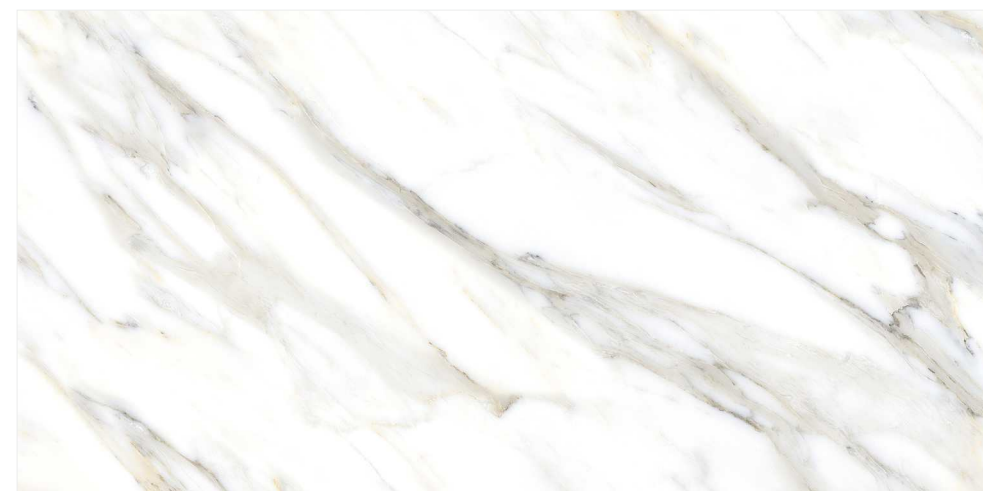

Mint Statuario Gold

Parlina White

SIZE : 600X1200MM | SURFACE: GLOSSY | FACES : 06

Parlina White

Roca White

SIZE : 600X1200MM | SURFACE: GLOSSY | FACES : 03

V/R
VILLA RESORT

Roca White