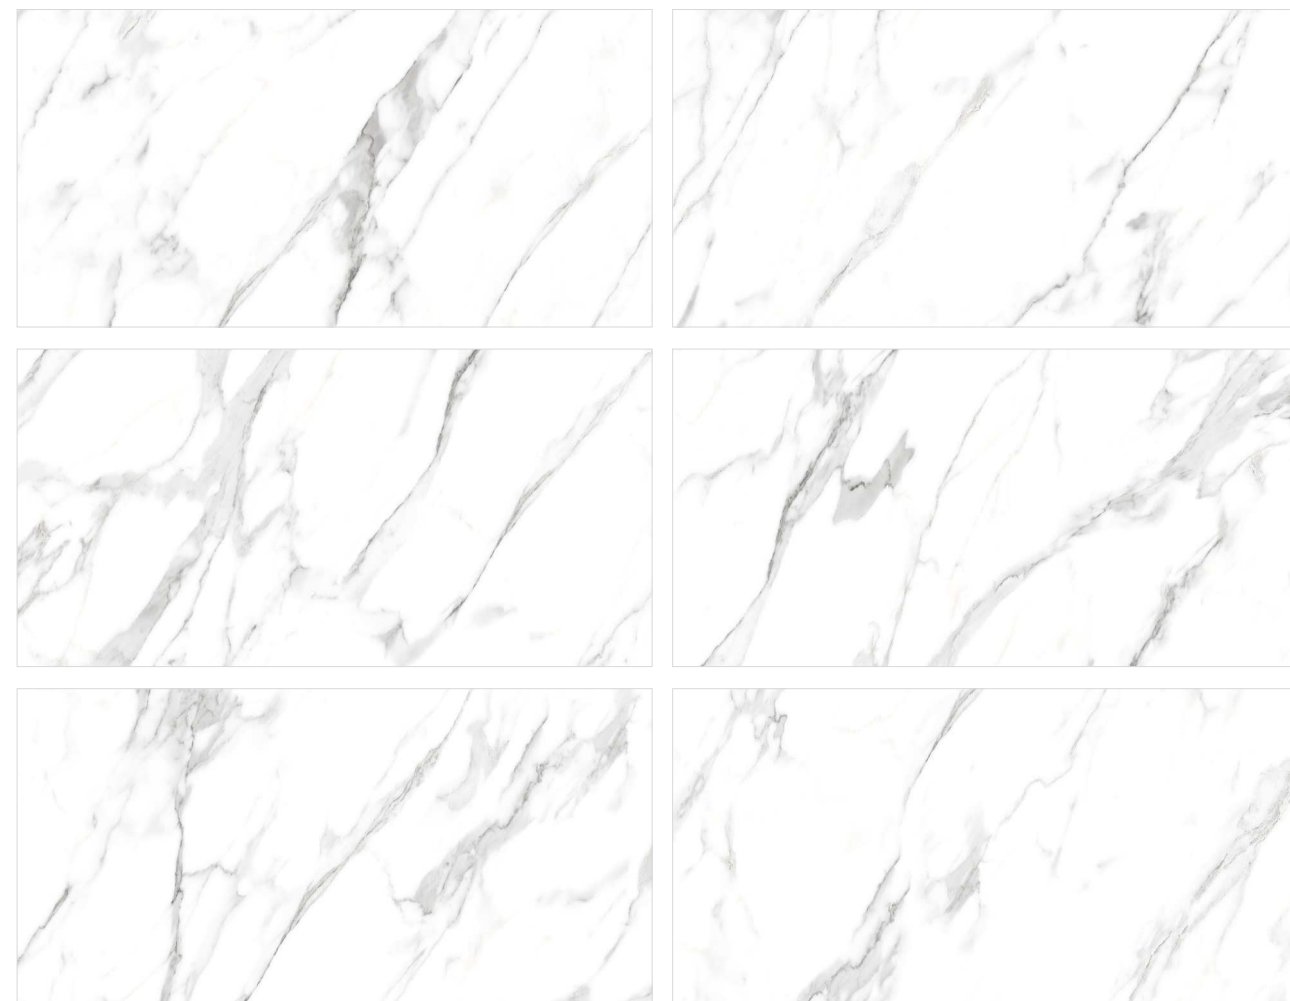

SIZE : 600X1200MM | SURFACE: GLOSSY | FACES : 06

Stream Statuario

Super Statuario

SIZE : 600X1200MM | SURFACE: GLOSSY | FACES : 06

Super Statuario

Veleta White

SIZE : 600X1200MM | SURFACE: GLOSSY | FACES : 04