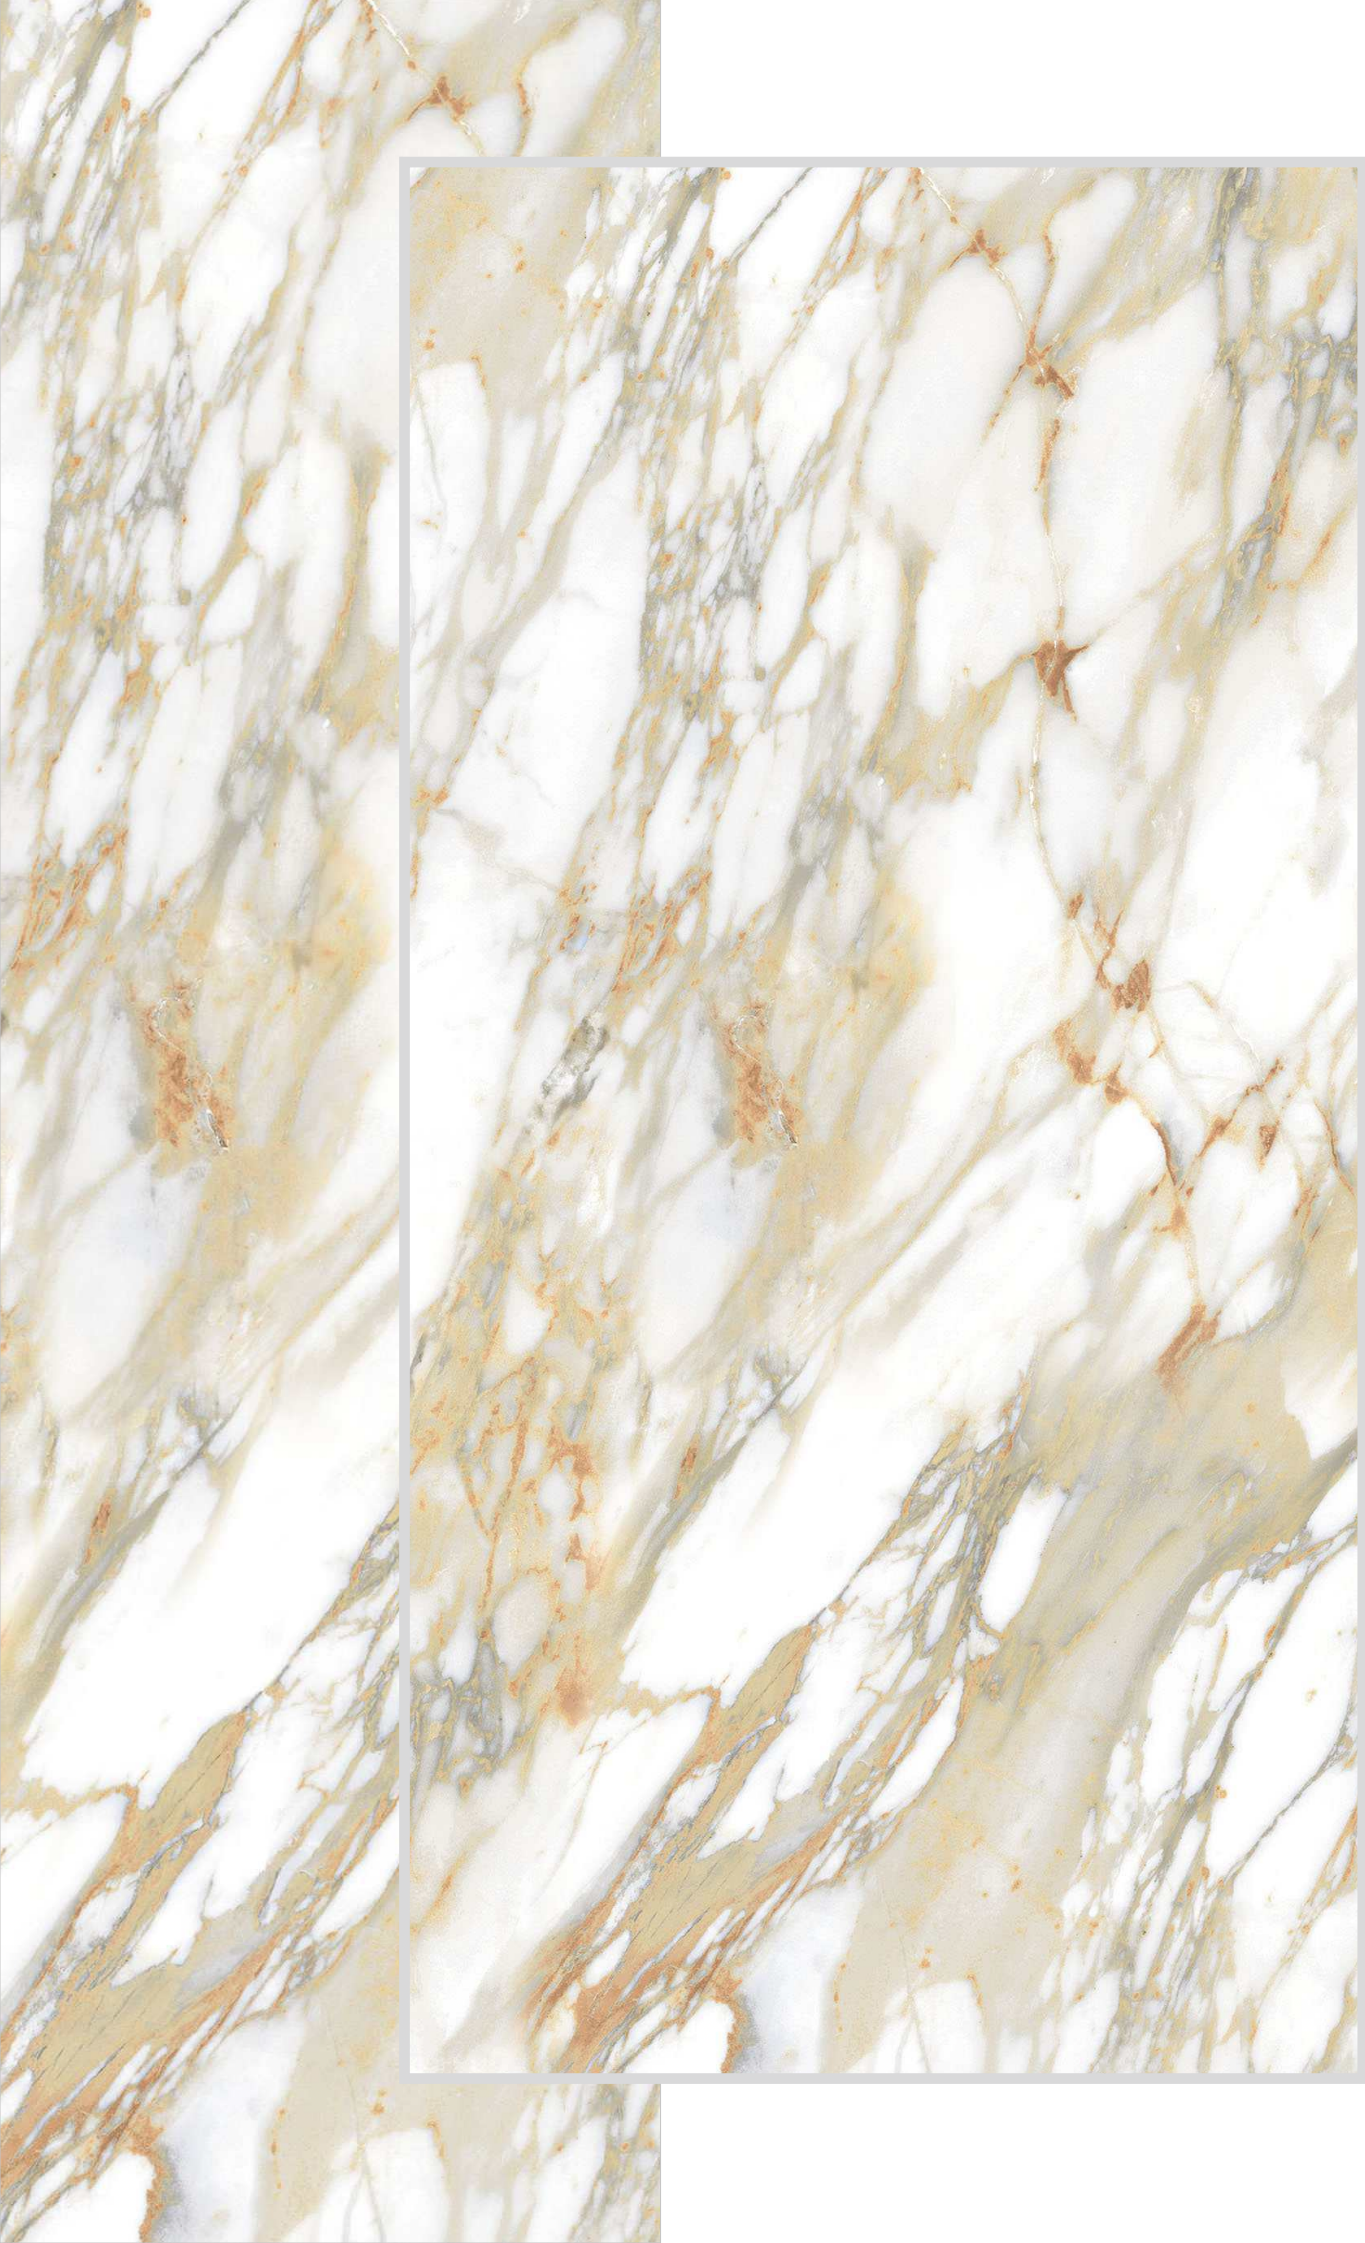

Keros Satuario

Listorica White

SIZE : 600X1200MM | SURFACE: GLOSSY | FACES : 06

Listorica White

Lush Gold

SIZE : 600X1200MM | SURFACE: GLOSSY | FACES : 06

Lush Gold

Maset Satvario