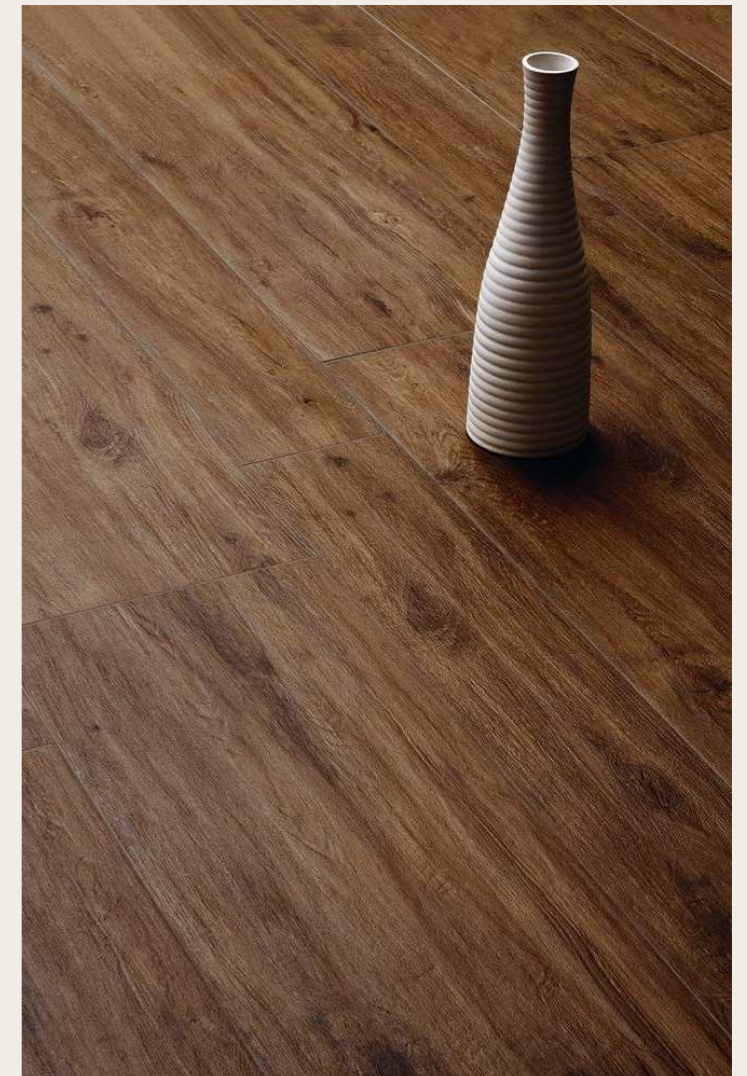

THE TILES SOLUTION

Services

Design

Quality

Production

Innovation

Discover the epitome of style and substance with Carving decor Collection. we redefine aesthetics by seamlessly blending innovation and elegance. Our collection reflects a commitment to craftsmanship, delivering ceramic products that resonate with modern design sensibilities.

Immerse yourself in the tactile beauty of our matt finishes, each piece carefully crafted to elevate your space.