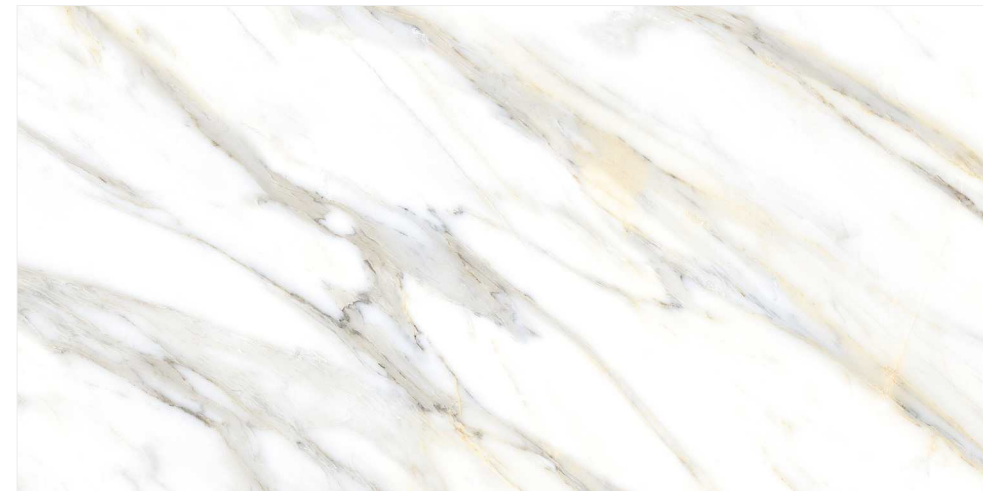

Mint Statuario Gold

Parlina White

SIZE : 600X1200MM | SURFACE: GLOSSY | FACES : 06

Parlina White

Roca White

SIZE : 600X1200MM | SURFACE: GLOSSY | FACES : 03

V/R
VILLA RESORT

Roca White