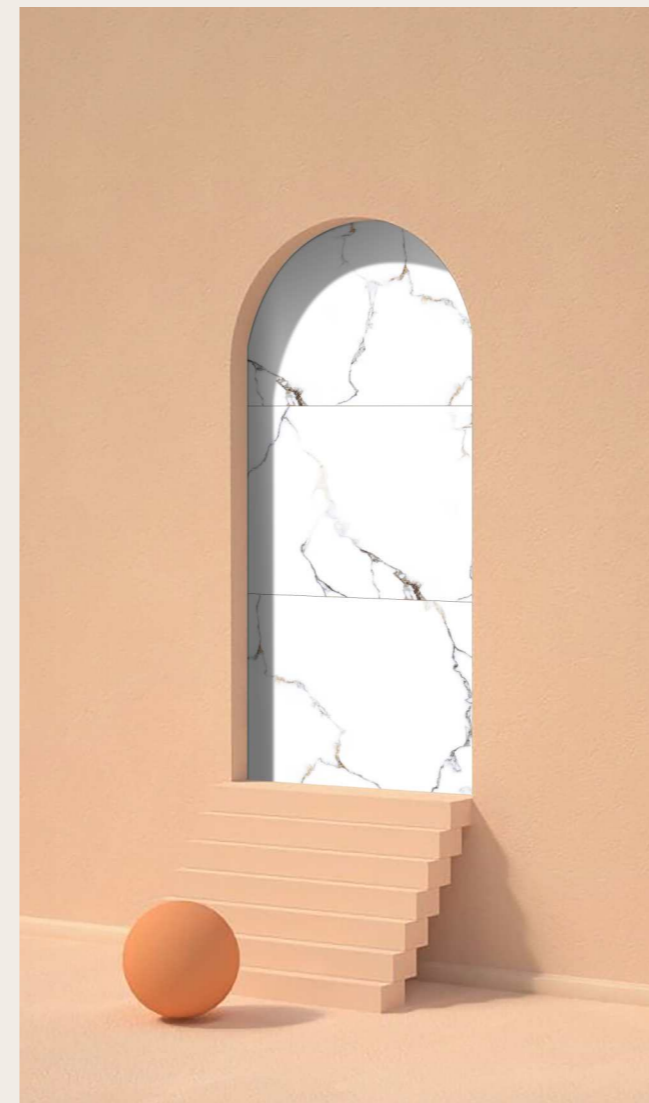

Where to use

COUNTER TOP

DINNING TABLE

TABLE TOP

BATHTUB

WASHBASIN

SHELVES

DOOR FRAME

STAIRCASE

Applications

CHEMICAL RESISTANT

DIMENSIONAL STABILITY

HYGIENIC SURFACE

FROST RESISTANT

UV & HEAT RESISTANT

SCRATCH & ABRASION RESISTANT

STAIN RESISTANT

WATER RESISTANT