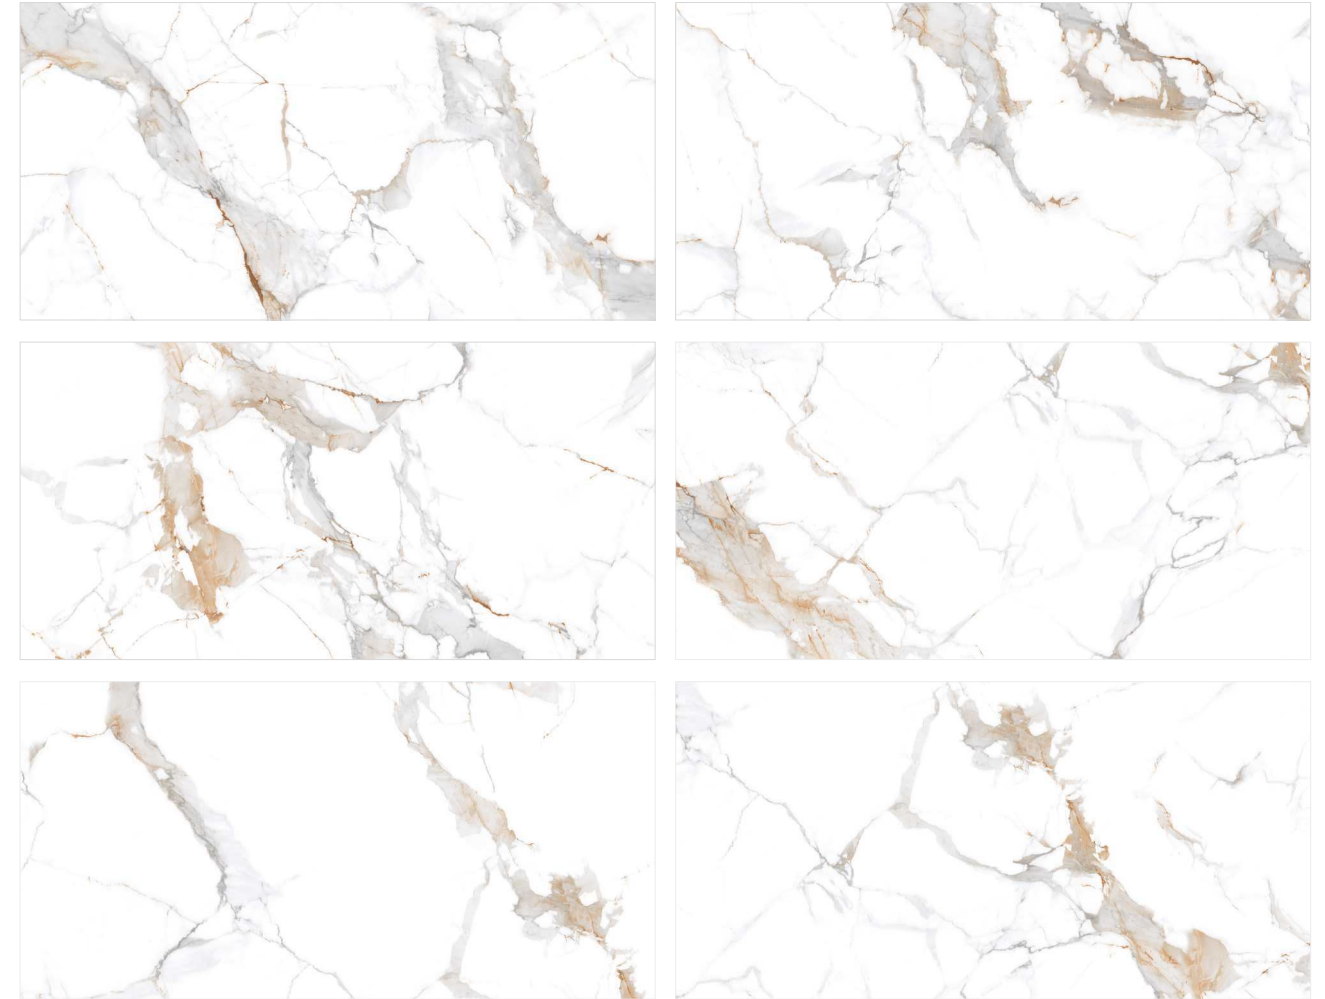

Corn White

SIZE : 600X1200MM | SURFACE: GLOSSY | FACES : 04

Corn White

Cosa Gold

SIZE : 600X1200MM | SURFACE: GLOSSY | FACES : 06

Cosa Gold

Elenzao White

SIZE : 600X1200MM | SURFACE: GLOSSY | FACES : 06