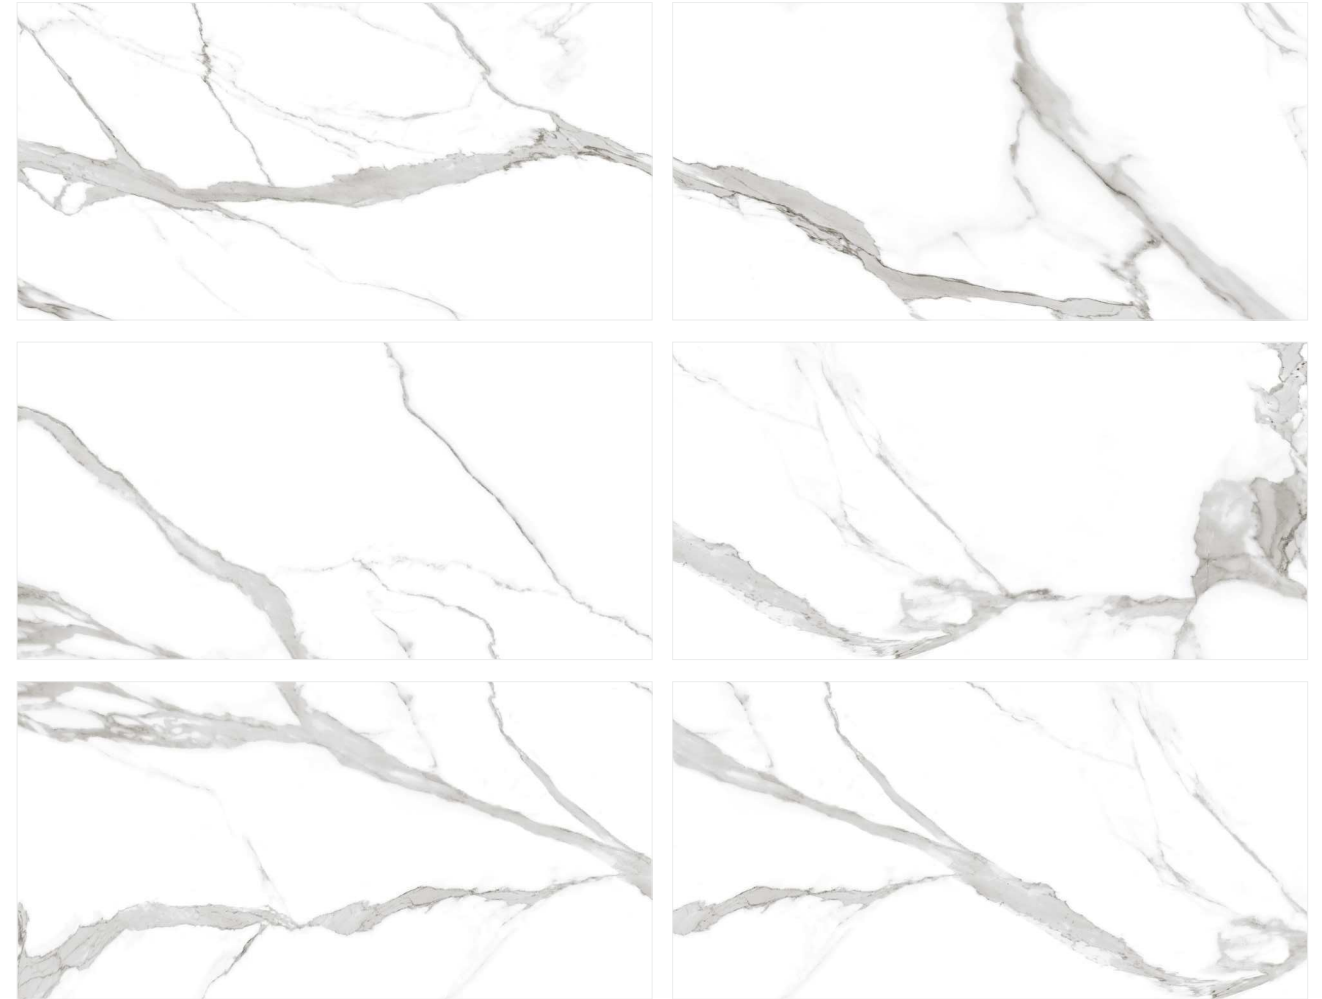

Holder Satvario

SIZE : 600X1200MM | SURFACE: GLOSSY | FACES : 06