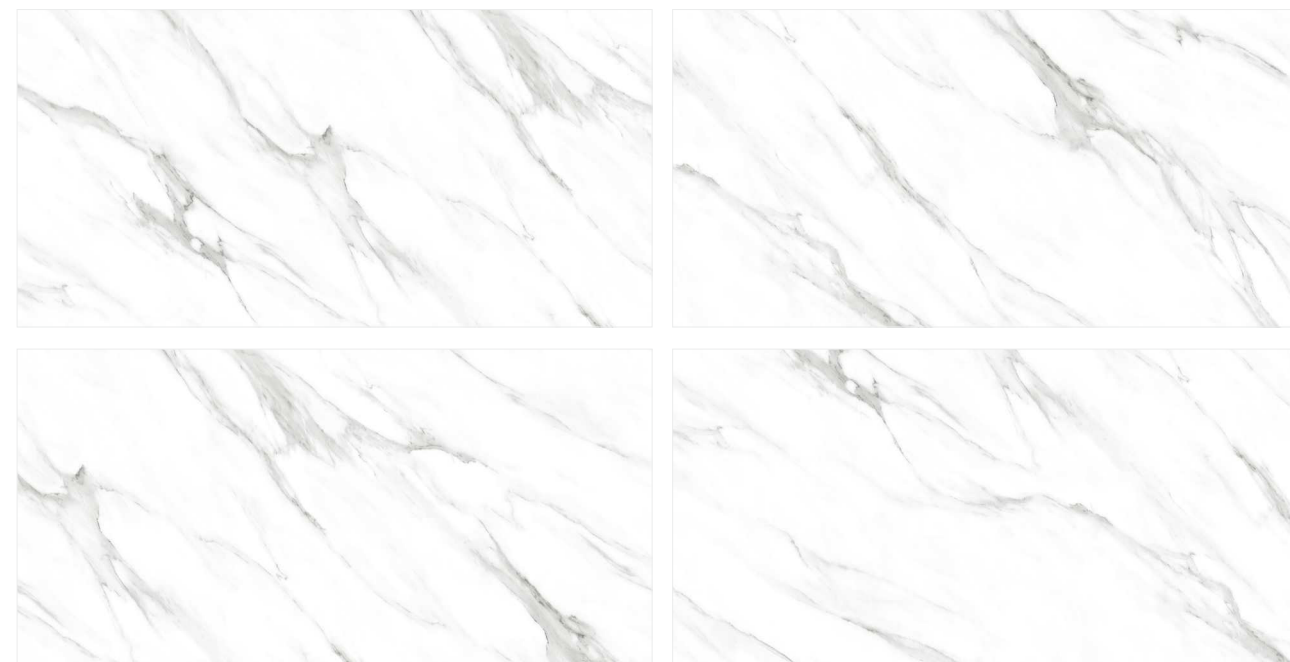

Rosso Venato

SIZE : 600X1200MM | SURFACE: GLOSSY | FACES : 06

Rosso Venato

Satvario Quantuam

SIZE : 600X1200MM | SURFACE: GLOSSY | FACES : 03

Satvario Quantuam

Satvario Thundar

SIZE : 600X1200MM | SURFACE: GLOSSY | FACES : 04