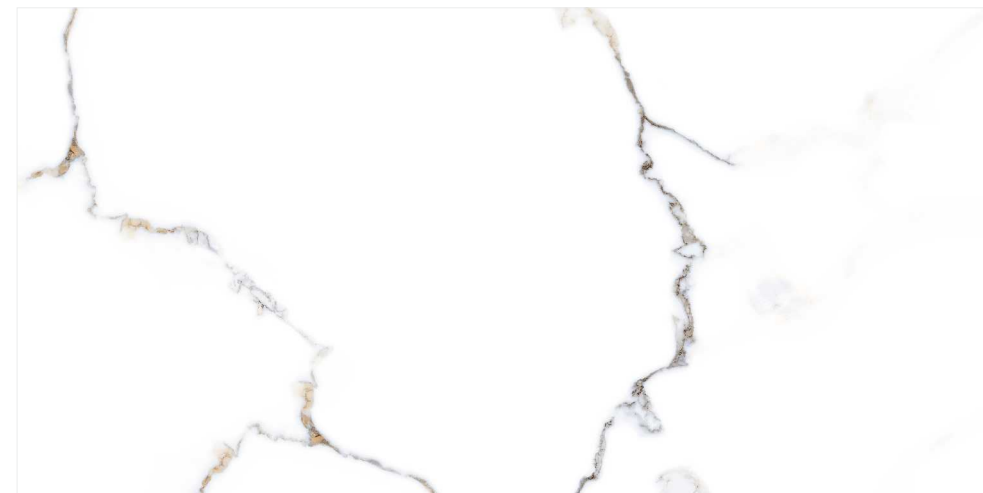

Amzer White

SIZE : 600X1200MM | SURFACE: GLOSSY | FACES : 03