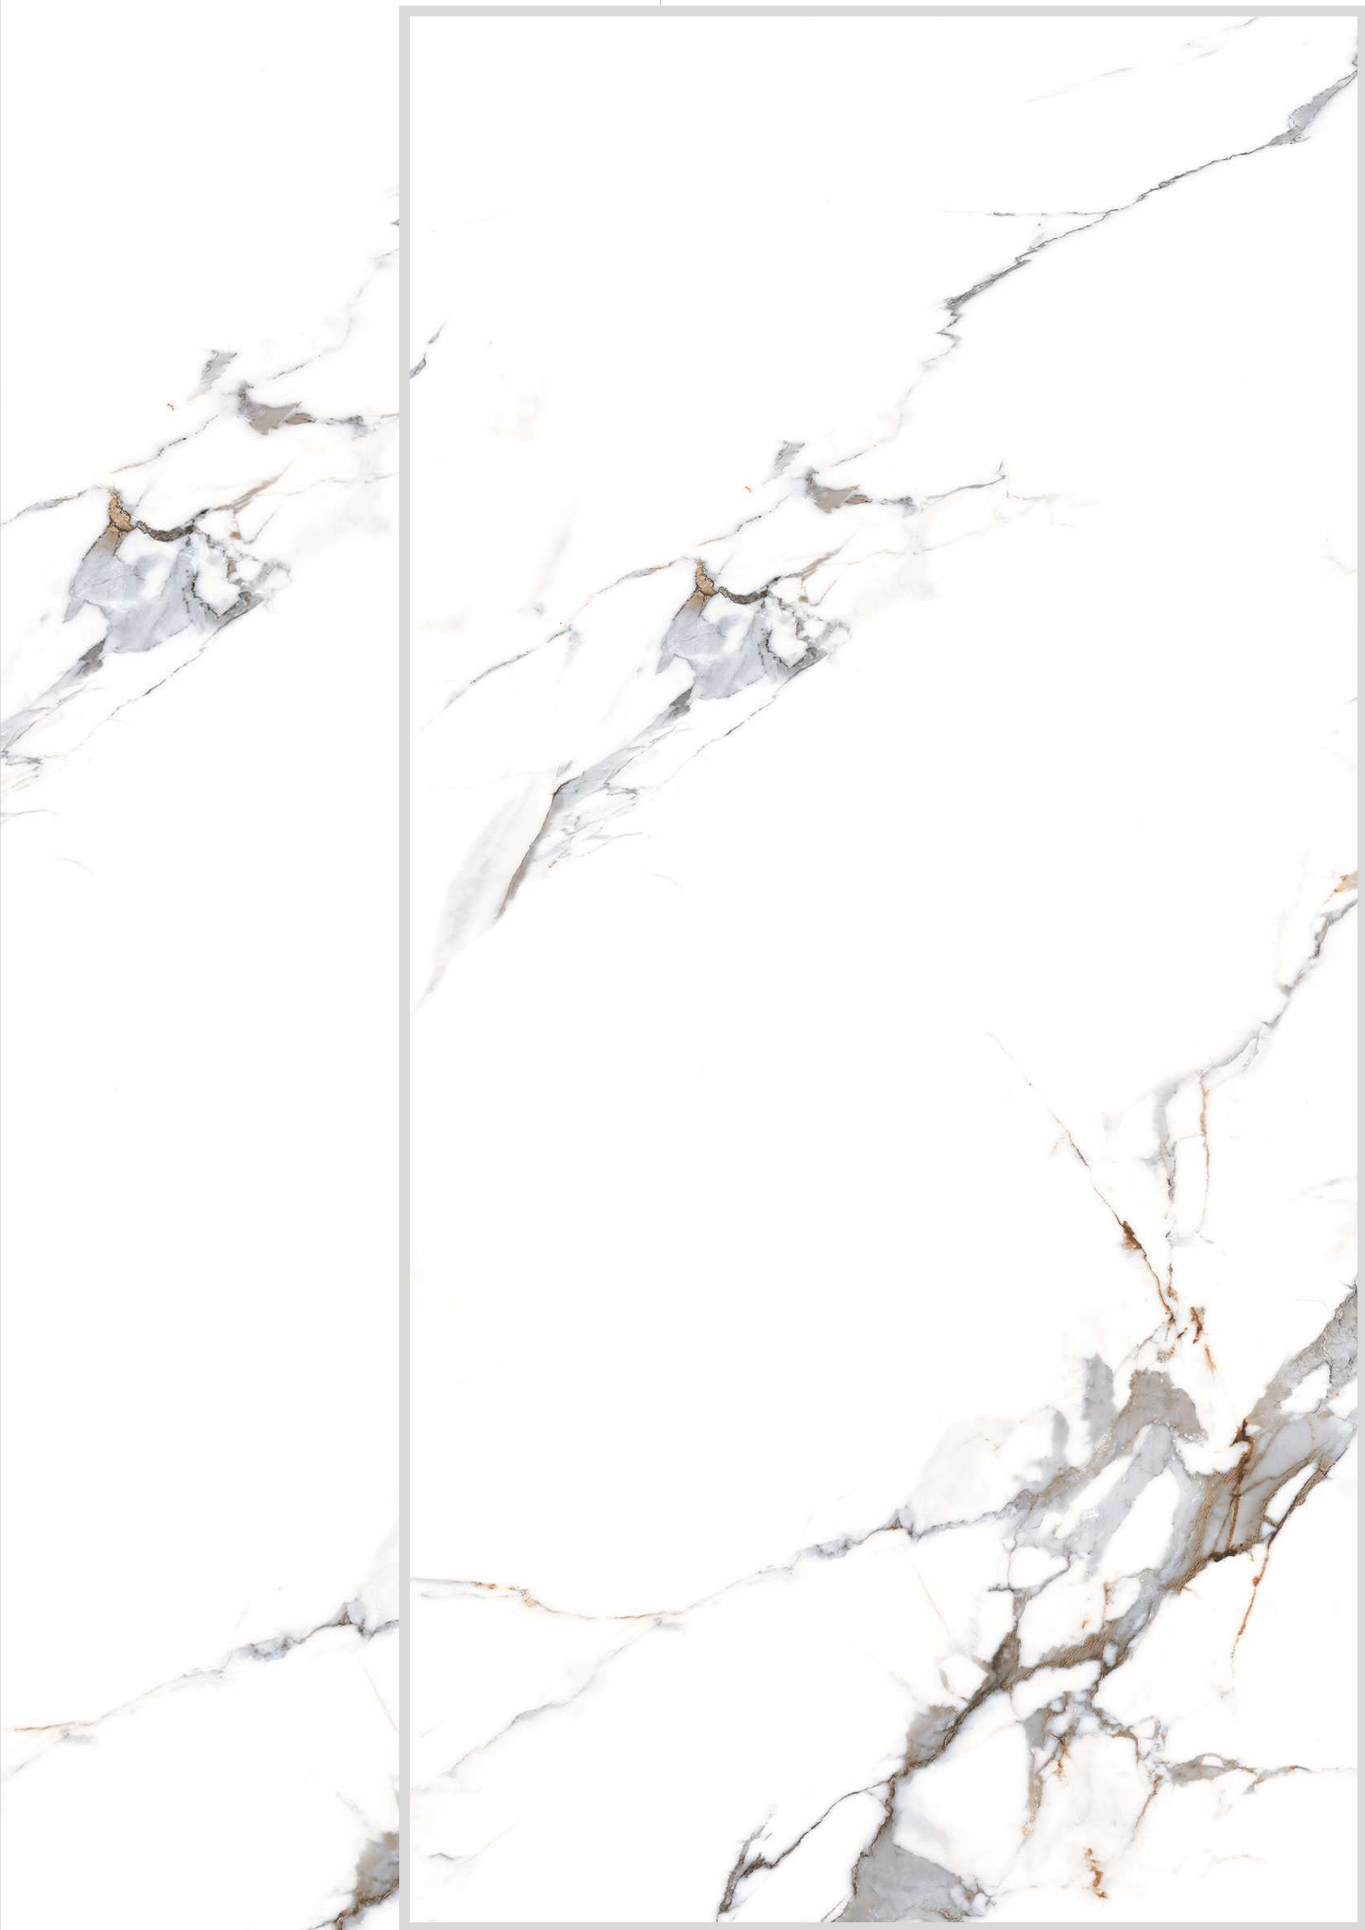

Mehrons White

SIZE : 600X1200MM | SURFACE: GLOSSY | FACES : 06