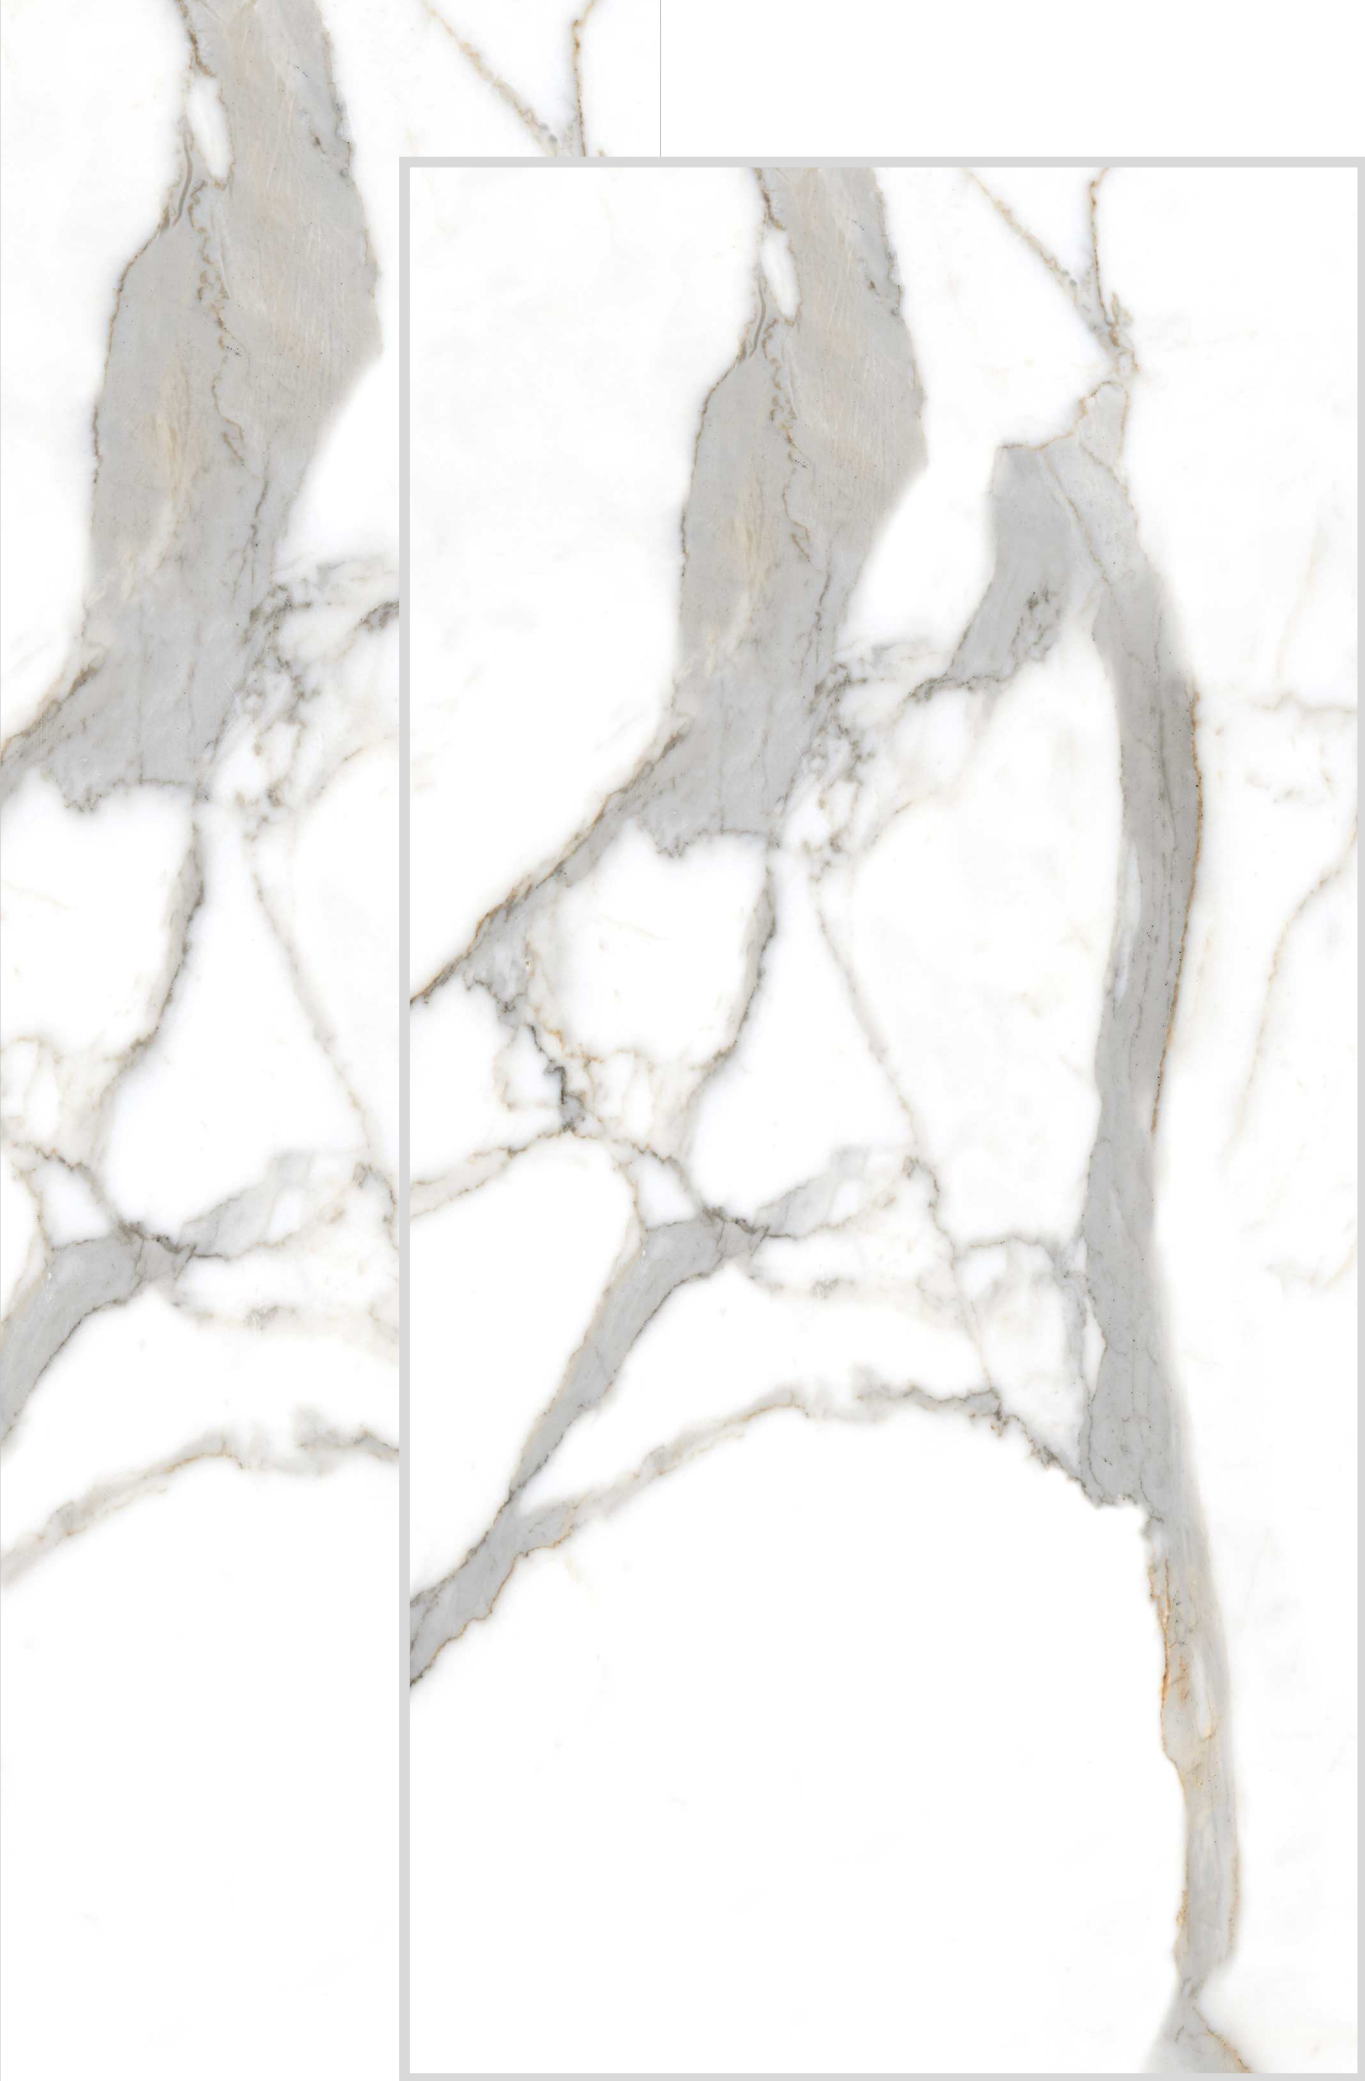

SIZE : 600X1200MM | SURFACE: GLOSSY | FACES : 06

Stream Statuario

Super Statuario

SIZE : 600X1200MM | SURFACE: GLOSSY | FACES : 06

Super Statuario

Veleta White

SIZE : 600X1200MM | SURFACE: GLOSSY | FACES : 04