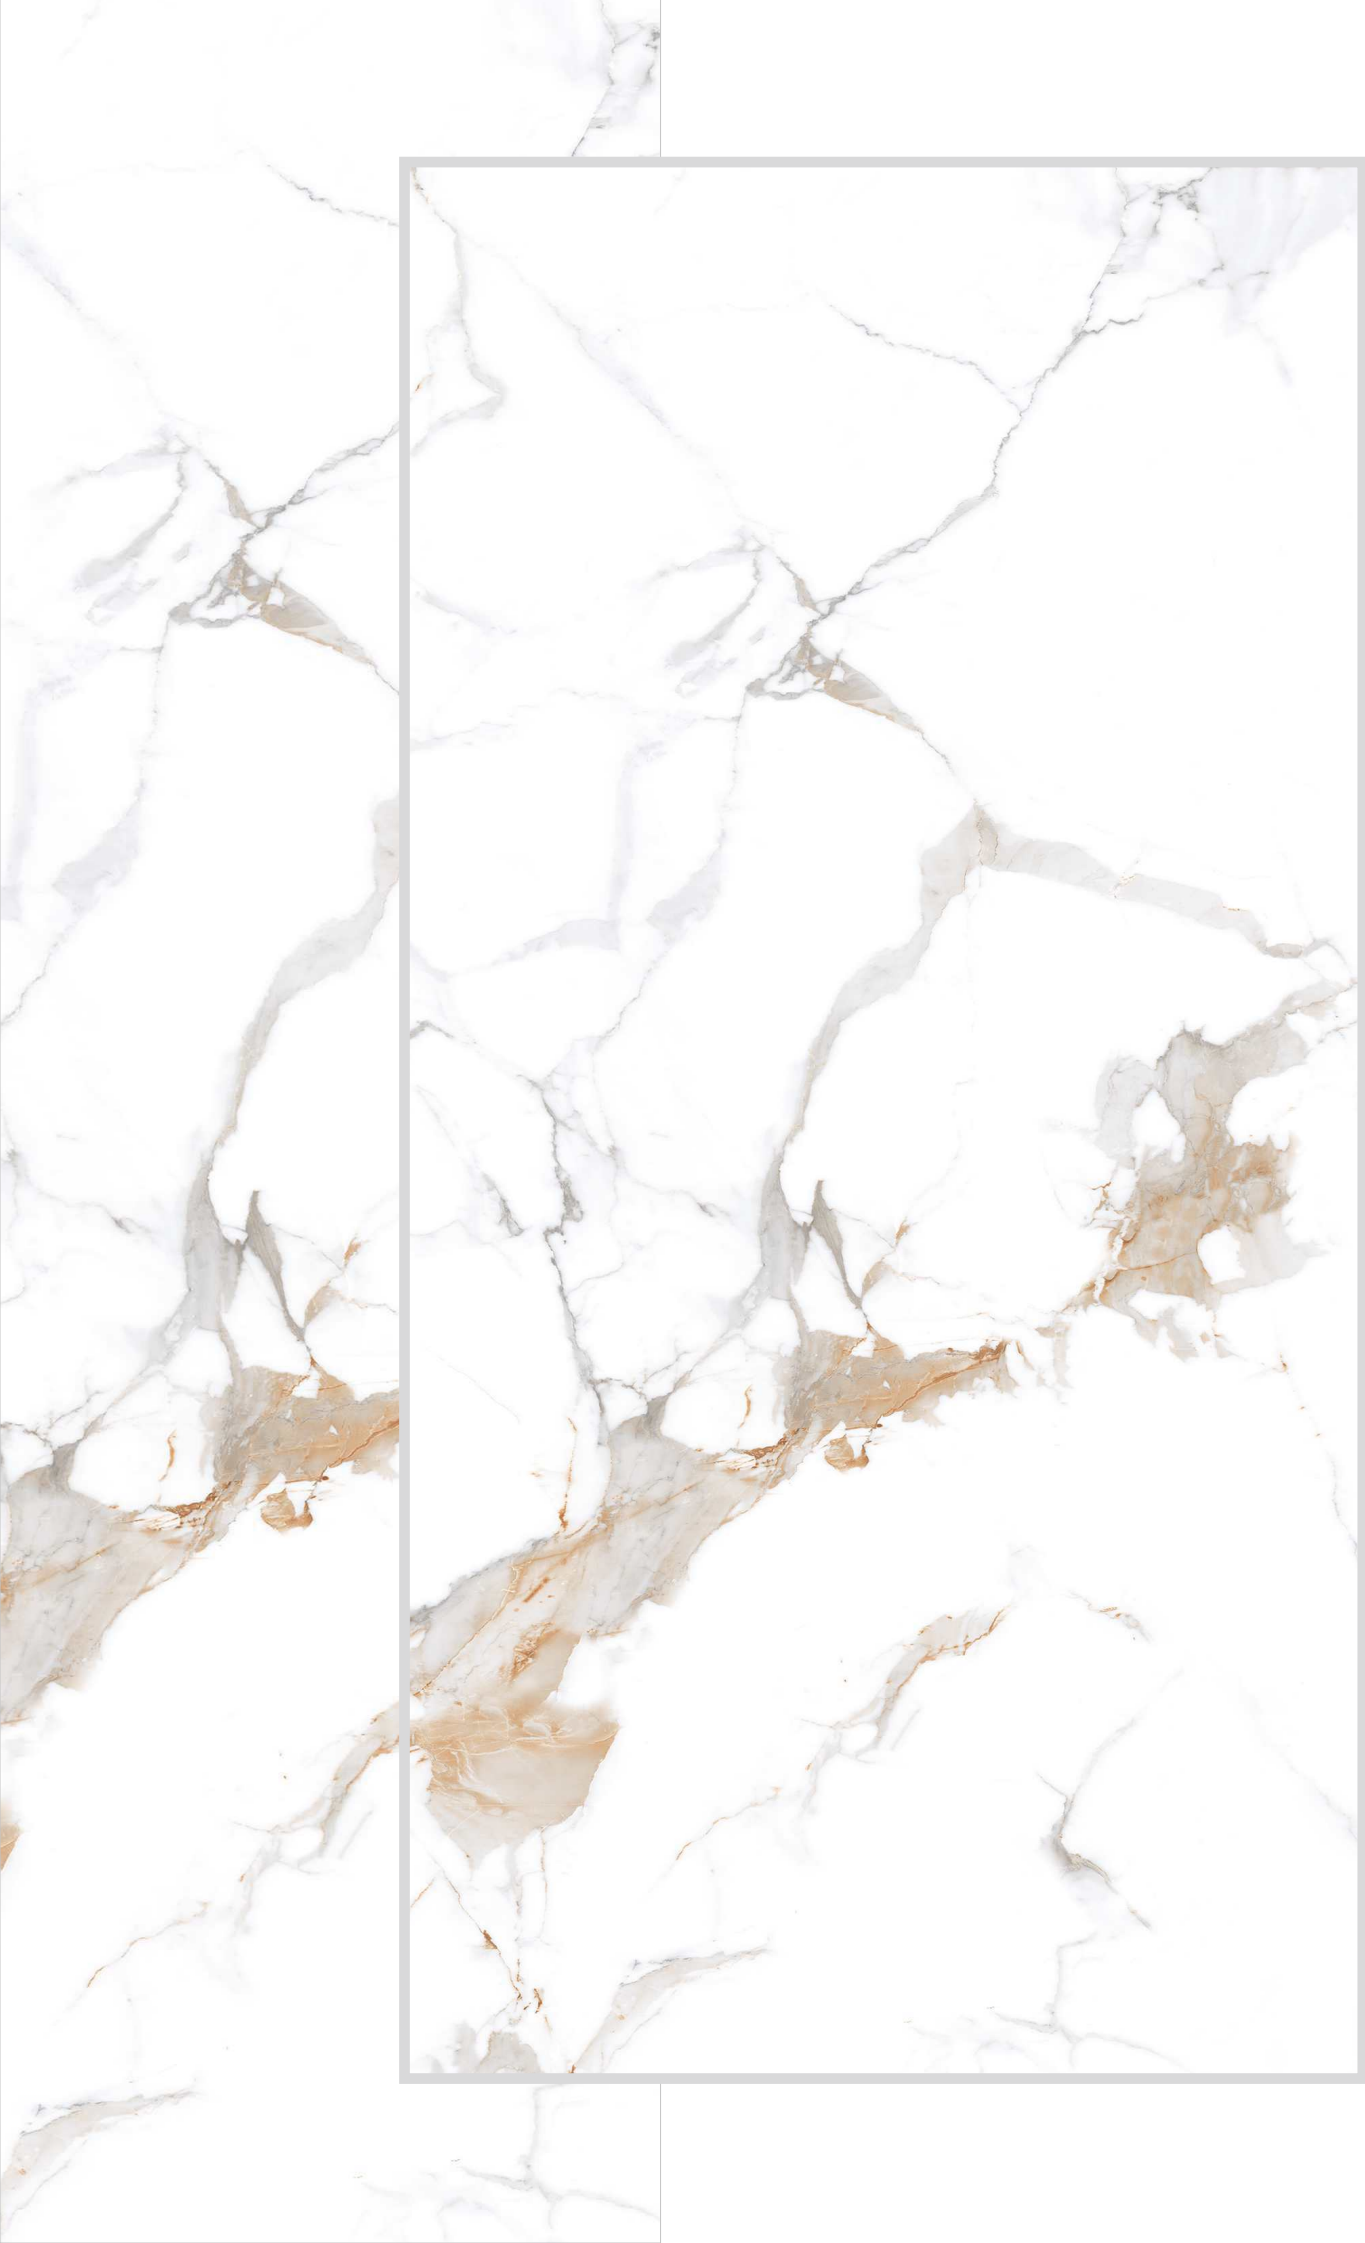

Corn White

SIZE : 600X1200MM | SURFACE: GLOSSY | FACES : 04

Corn White

Cosa Gold

SIZE : 600X1200MM | SURFACE: GLOSSY | FACES : 06

Cosa Gold

Elenzao White

SIZE : 600X1200MM | SURFACE: GLOSSY | FACES : 06