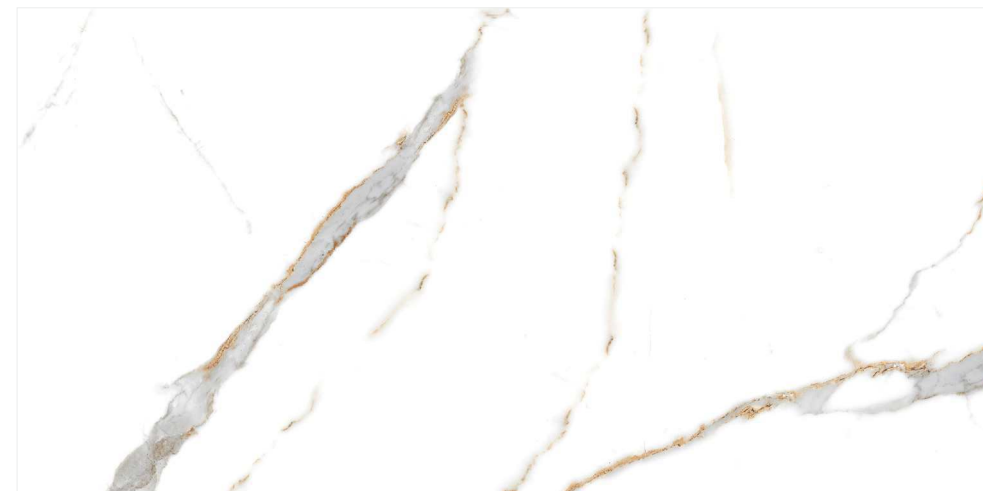

Golden White

SIZE : 600X1200MM | SURFACE: GLOSSY | FACES : 03