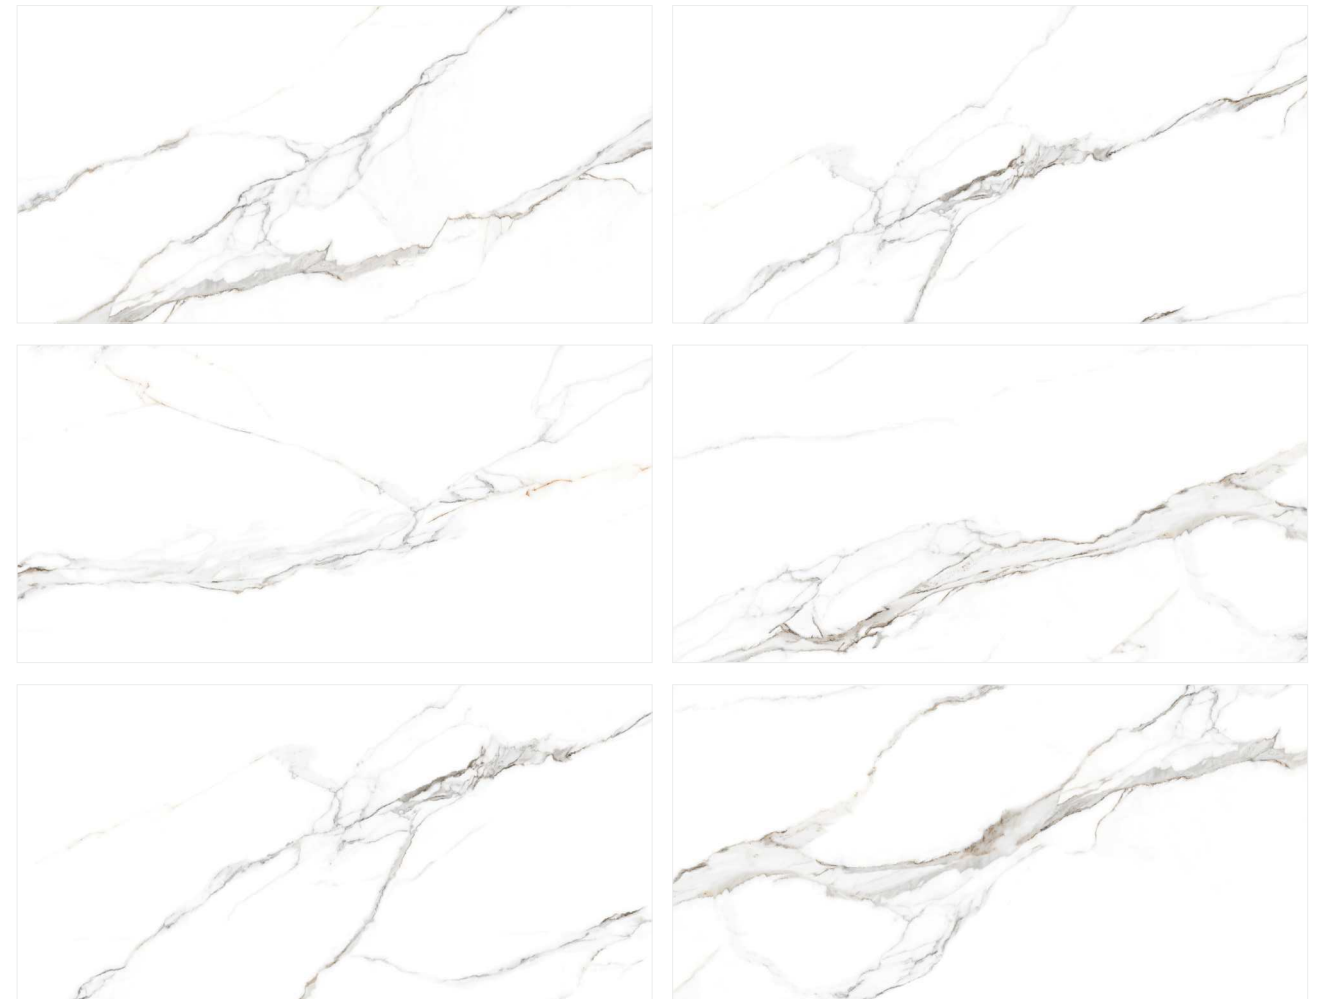

Antalya Soft

SIZE : 600X1200MM | SURFACE: GLOSSY | FACES : 06