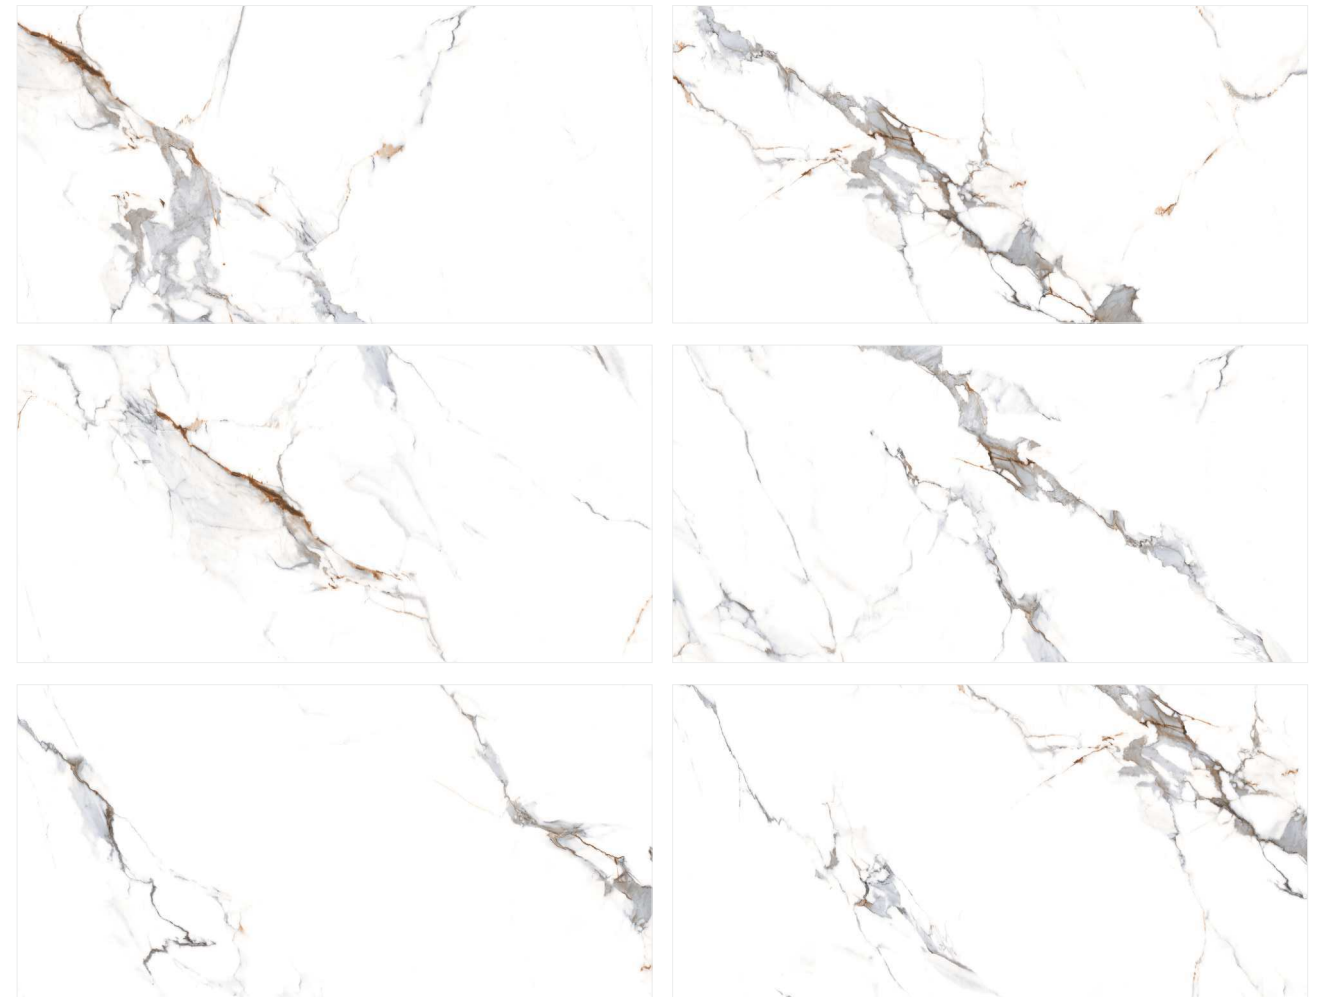

SIZE : 600X1200MM | SURFACE: GLOSSY | FACES : 04

Maset Satvario

Mehrons White

SIZE : 600X1200MM | SURFACE: GLOSSY | FACES : 06

Mehrons White

Mint Statuario Gold

SIZE : 600X1200MM | SURFACE: GLOSSY | FACES : 04