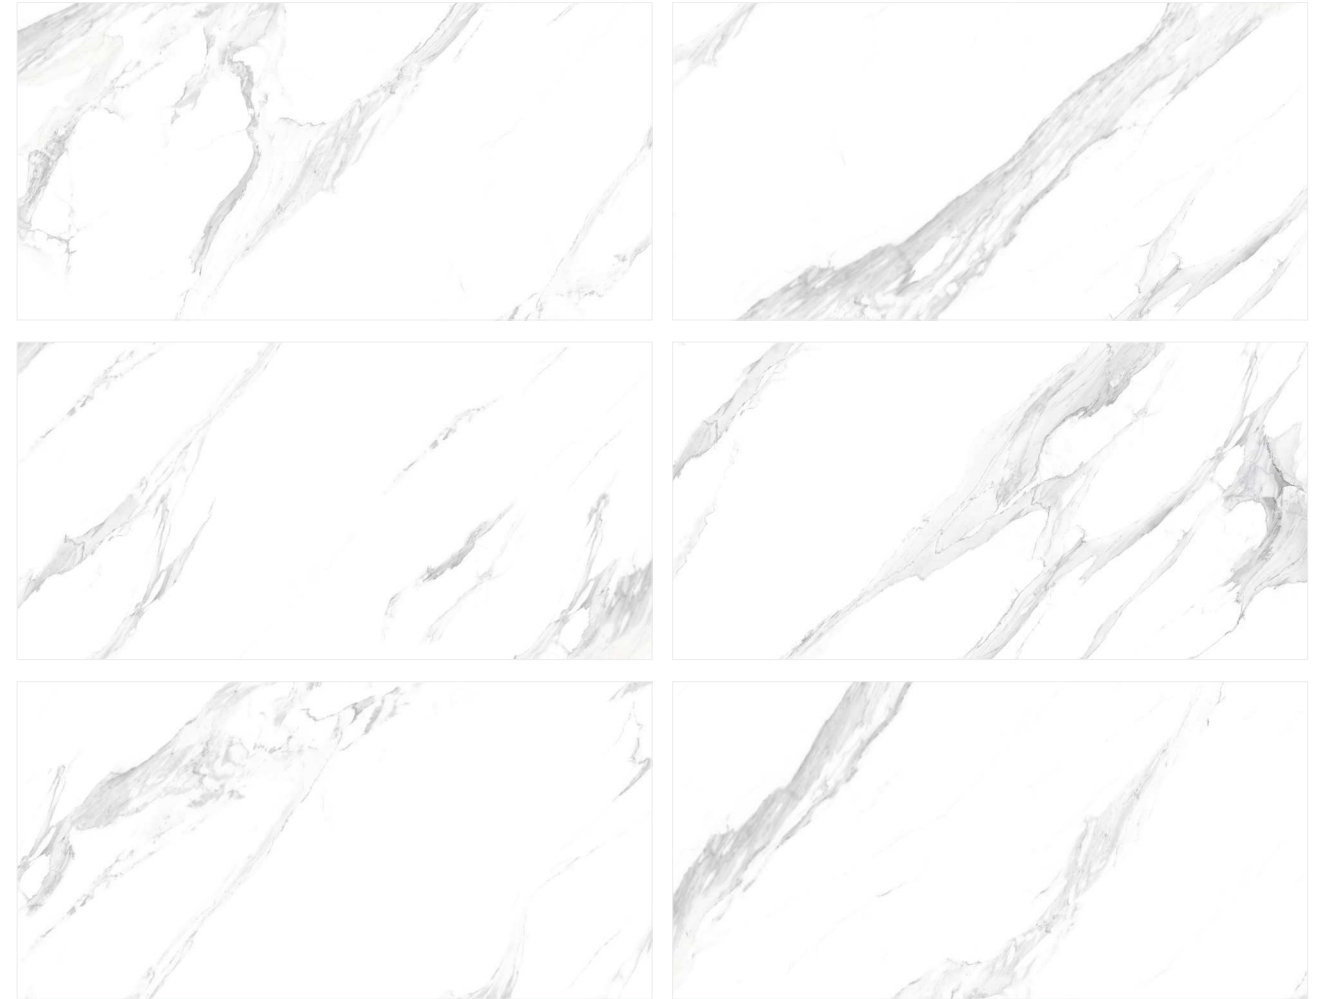

Invisibie

SIZE : 600X1200MM | SURFACE: GLOSSY | FACES : 06

Invisibile

Keronix Statuario

SIZE : 600X1200MM | SURFACE: GLOSSY | FACES : 03

Keronix Staturio

Keros Satuario

SIZE : 600X1200MM | SURFACE: GLOSSY | FACES : 03