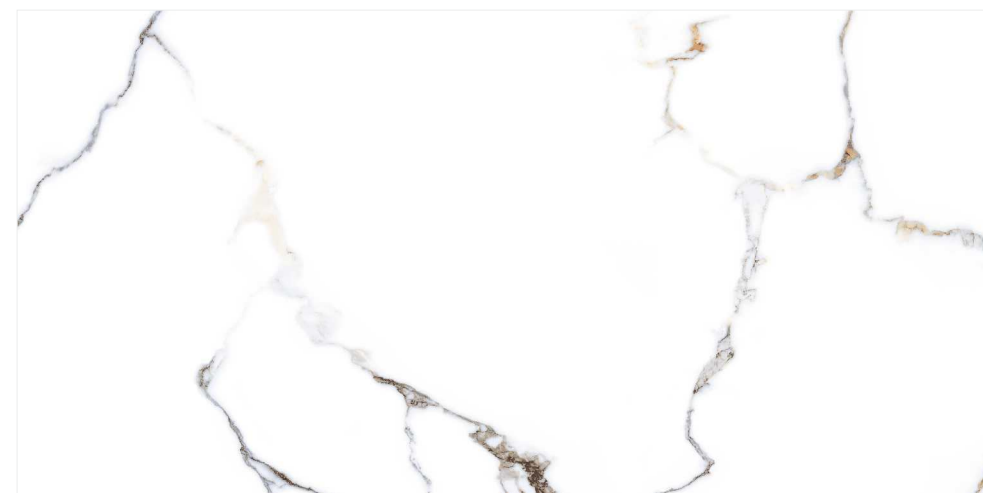

Amzer White

SIZE : 600X1200MM | SURFACE: GLOSSY | FACES : 03