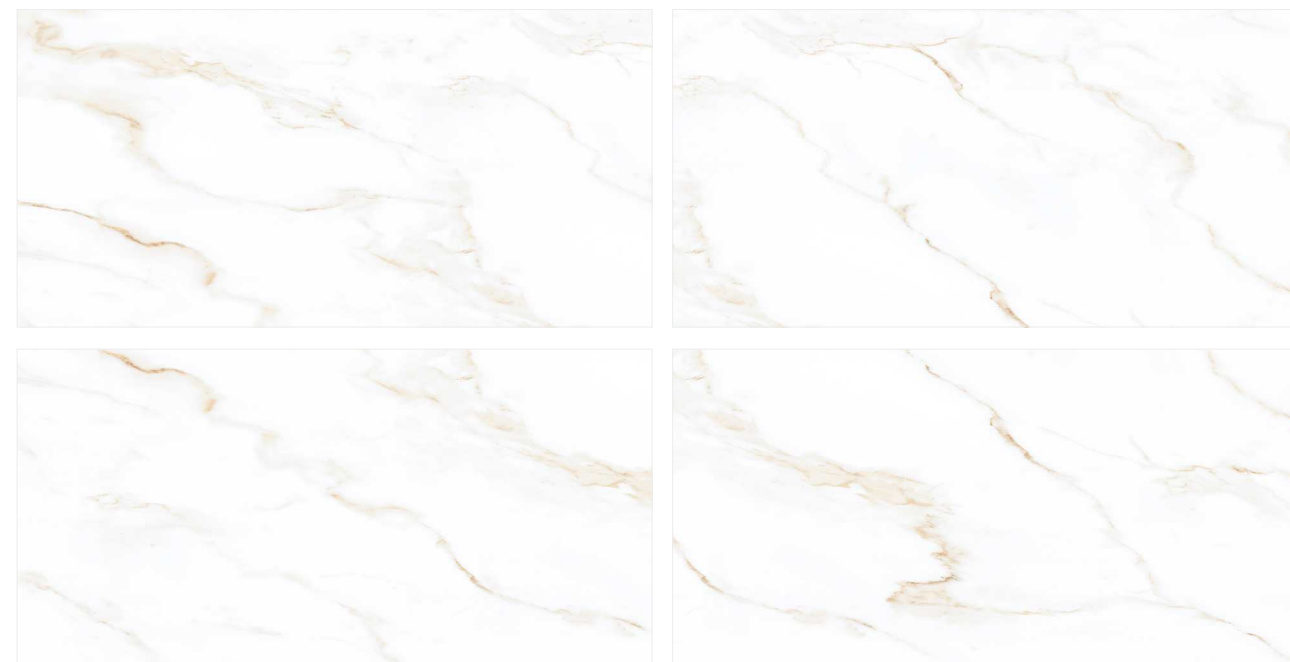

SIZE : 600X1200MM | SURFACE: GLOSSY | FACES : 04

Maset Satvario

Mehrons White

SIZE : 600X1200MM | SURFACE: GLOSSY | FACES : 06

Mehrons White

Mint Statuario Gold

SIZE : 600X1200MM | SURFACE: GLOSSY | FACES : 04