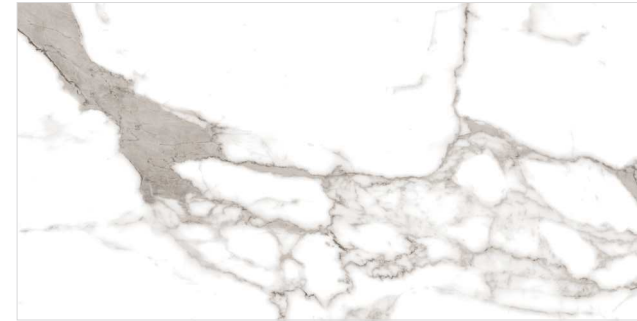

Silver Shine White

SIZE : 600X1200MM | SURFACE: GLOSSY | FACES : 05