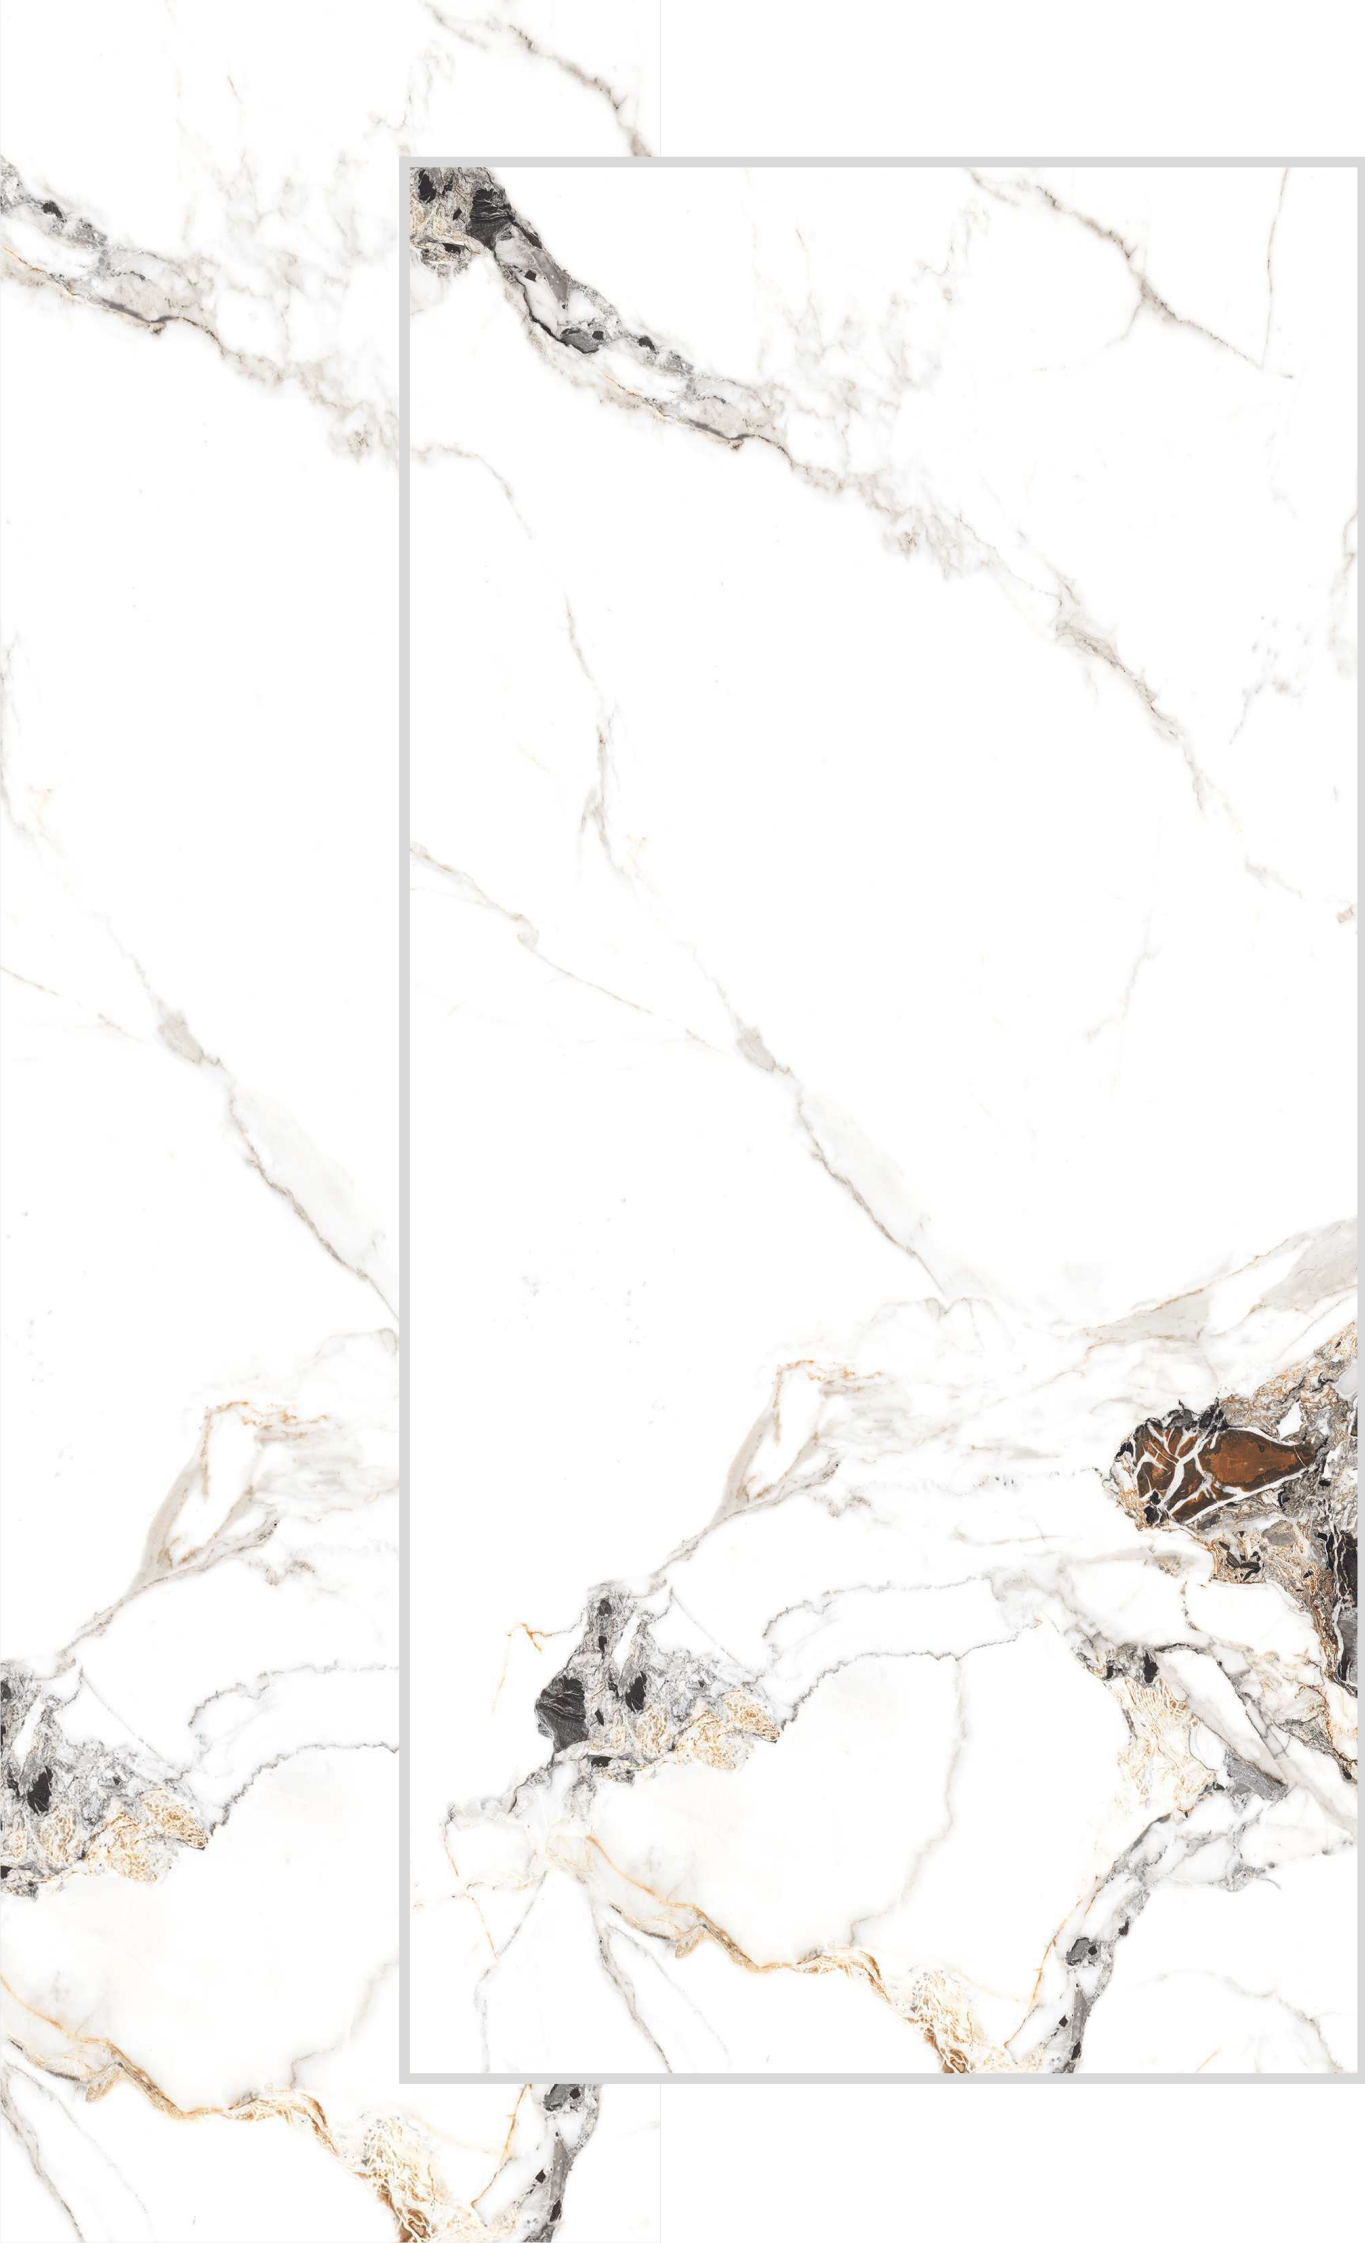

Mint Statuario Gold

Parlina White

SIZE : 600X1200MM | SURFACE: GLOSSY | FACES : 06

Parlina White

Roca White

SIZE : 600X1200MM | SURFACE: GLOSSY | FACES : 03

V/R
VILLA RESORT

Roca White