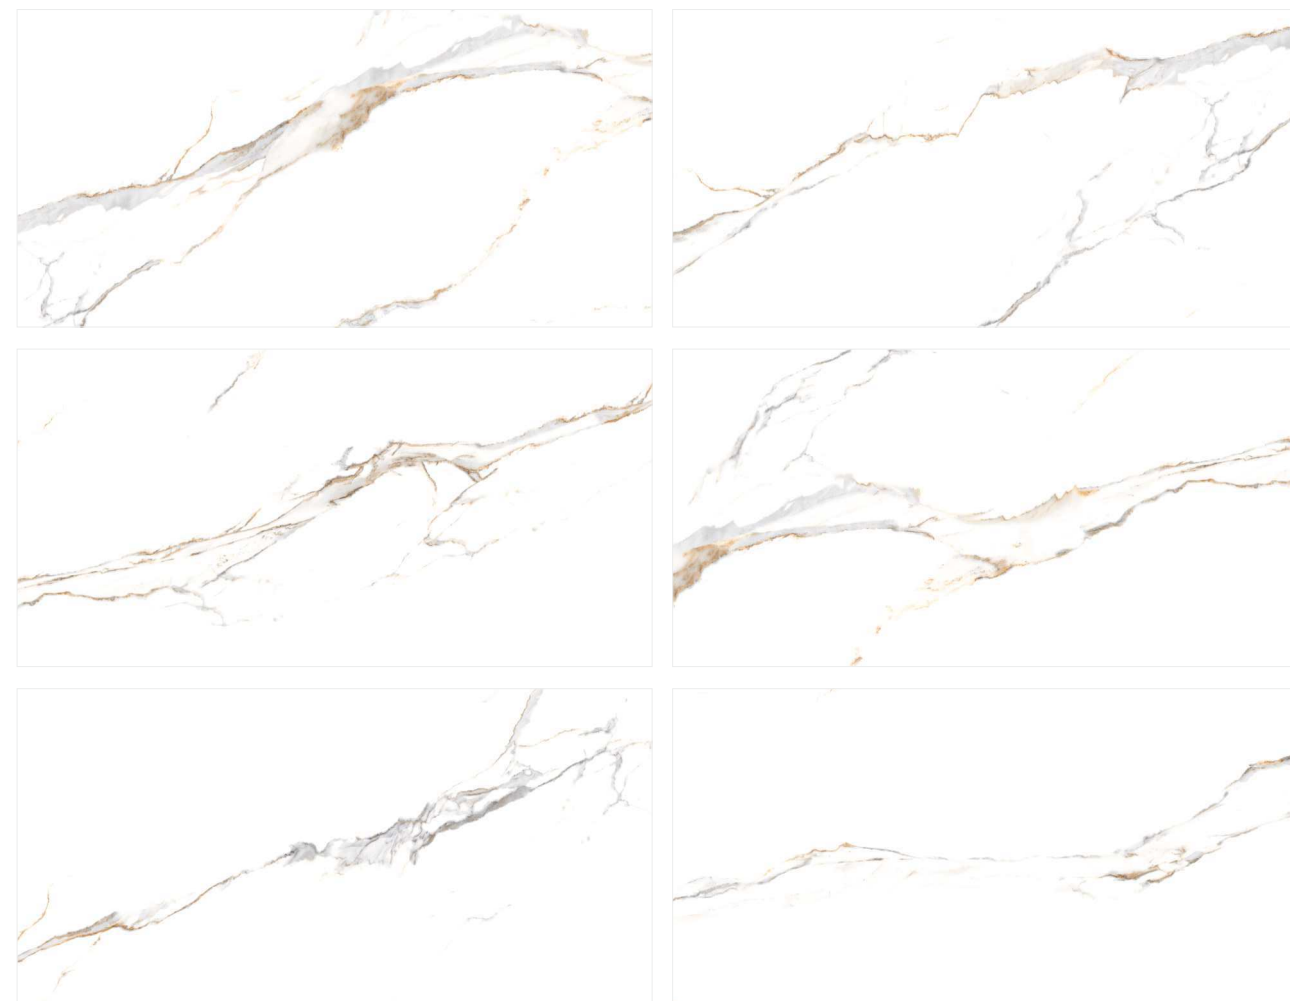

Parlina White

SIZE : 600X1200MM | SURFACE: GLOSSY | FACES : 06