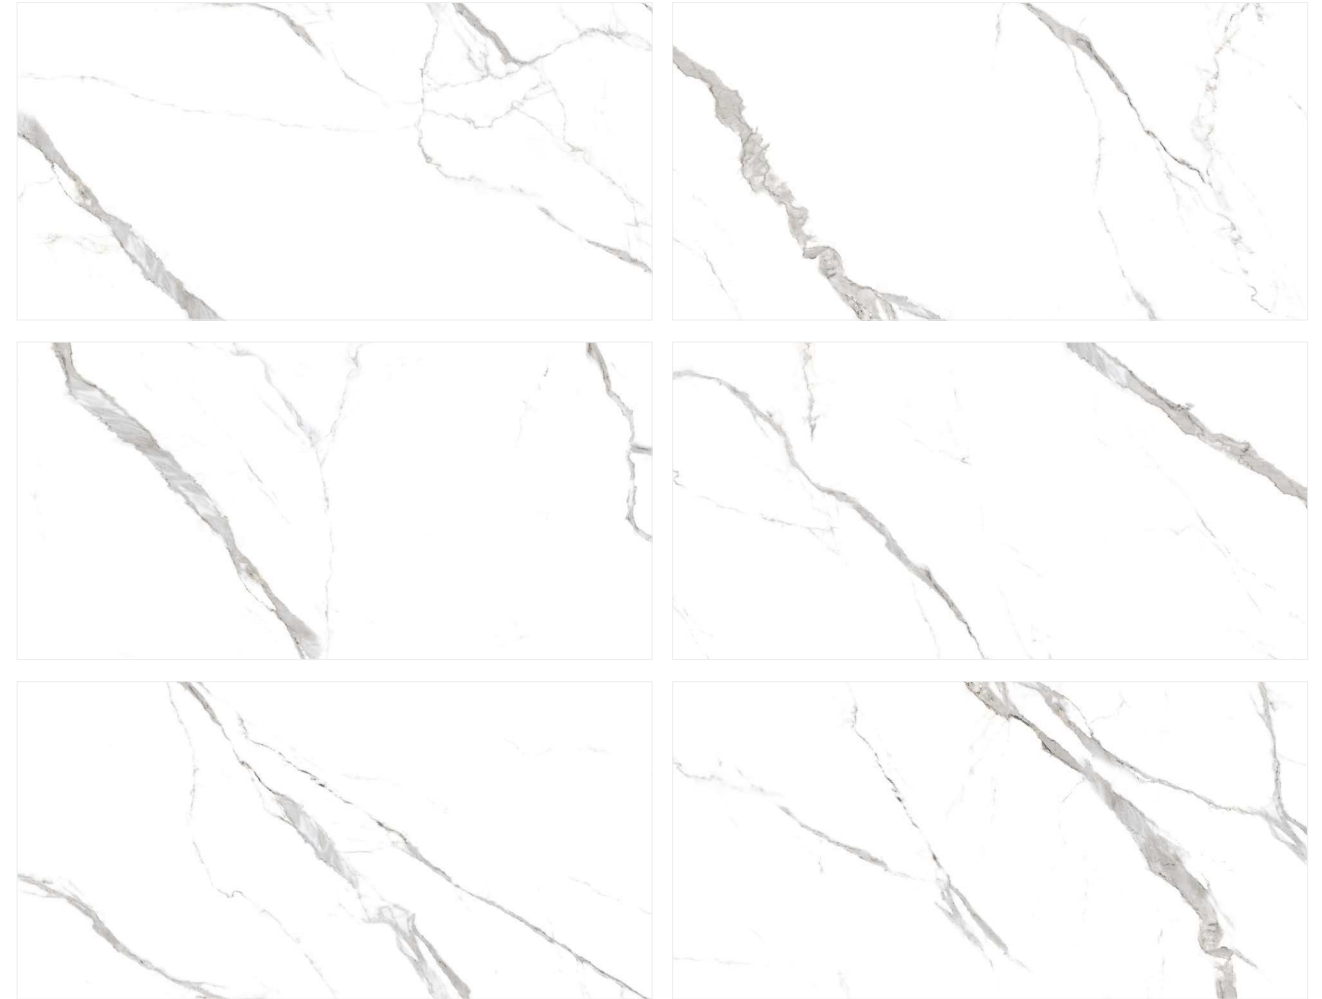

SIZE : 600X1200MM | SURFACE: GLOSSY | FACES : 06

Stream Statuario

Super Statuario

SIZE : 600X1200MM | SURFACE: GLOSSY | FACES : 06

Super Statuario

Veleta White

SIZE : 600X1200MM | SURFACE: GLOSSY | FACES : 04