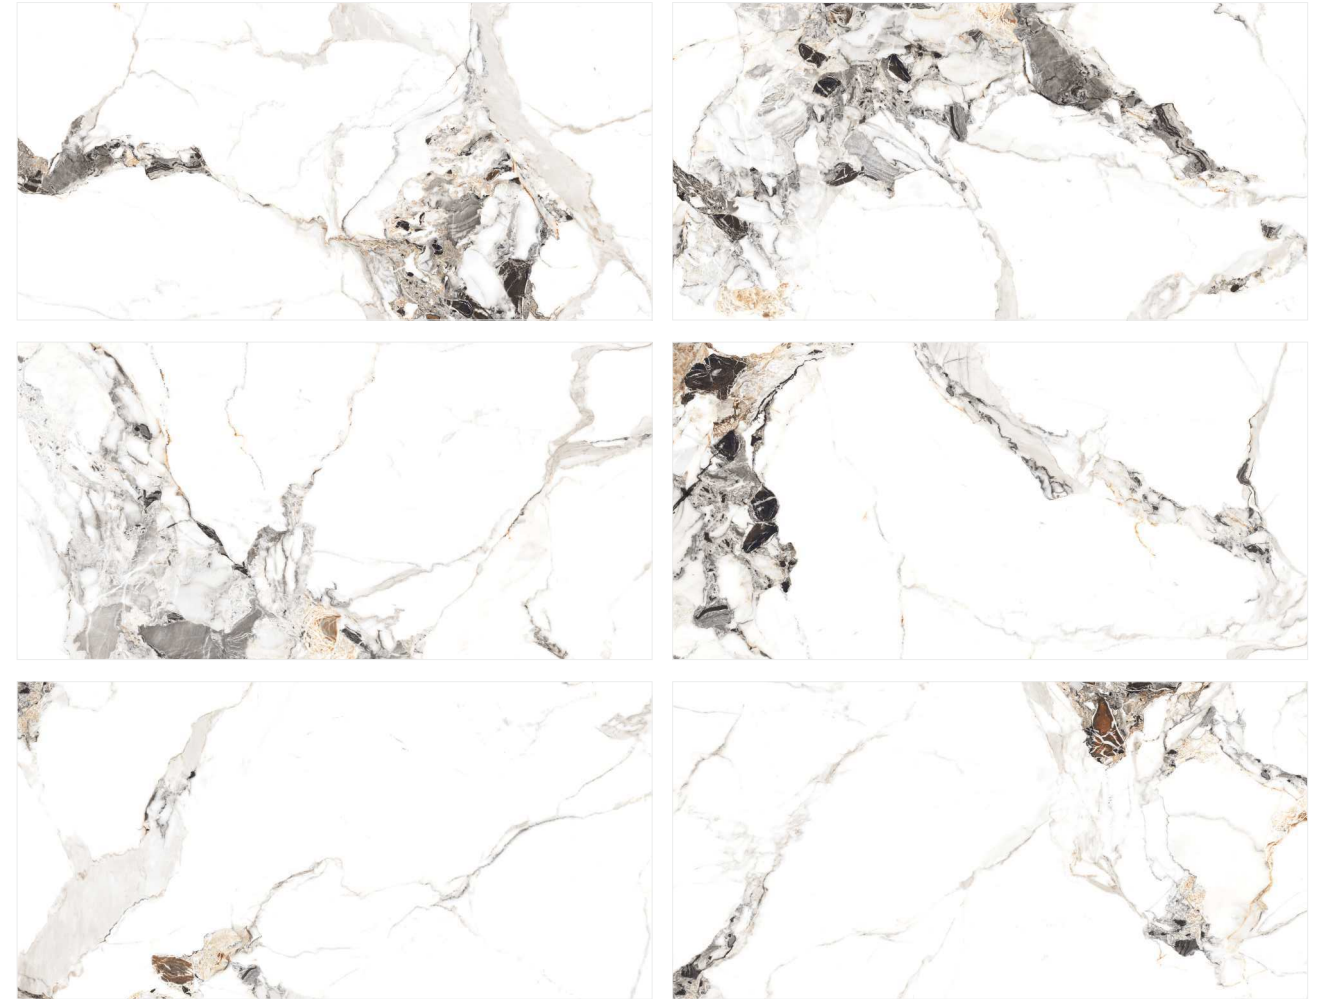

Rosso Venato

SIZE : 600X1200MM | SURFACE: GLOSSY | FACES : 06