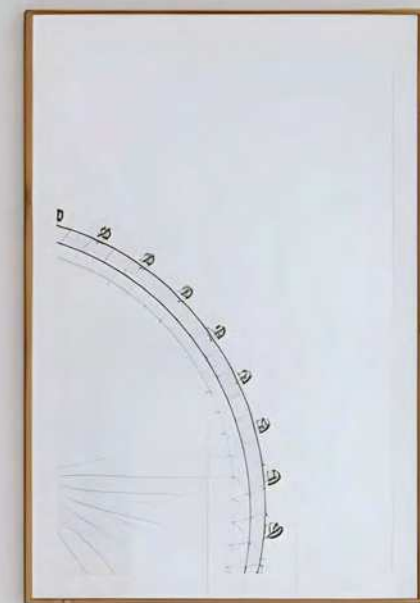

DECOR

DARK

Lisbona

Logan

SIZE : 600X1200MM | SURFACE: CARVING

DARK

DECOR

Logan