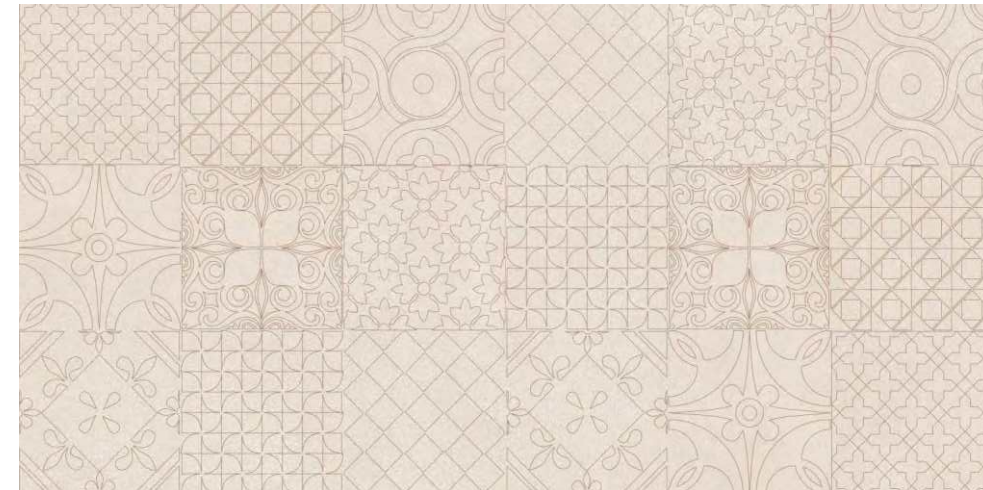

Carving Decor
COLLECTION

Esterlla Crema

SIZE : 600X1200MM | SURFACE: CARVING

LIGHT

DECOR