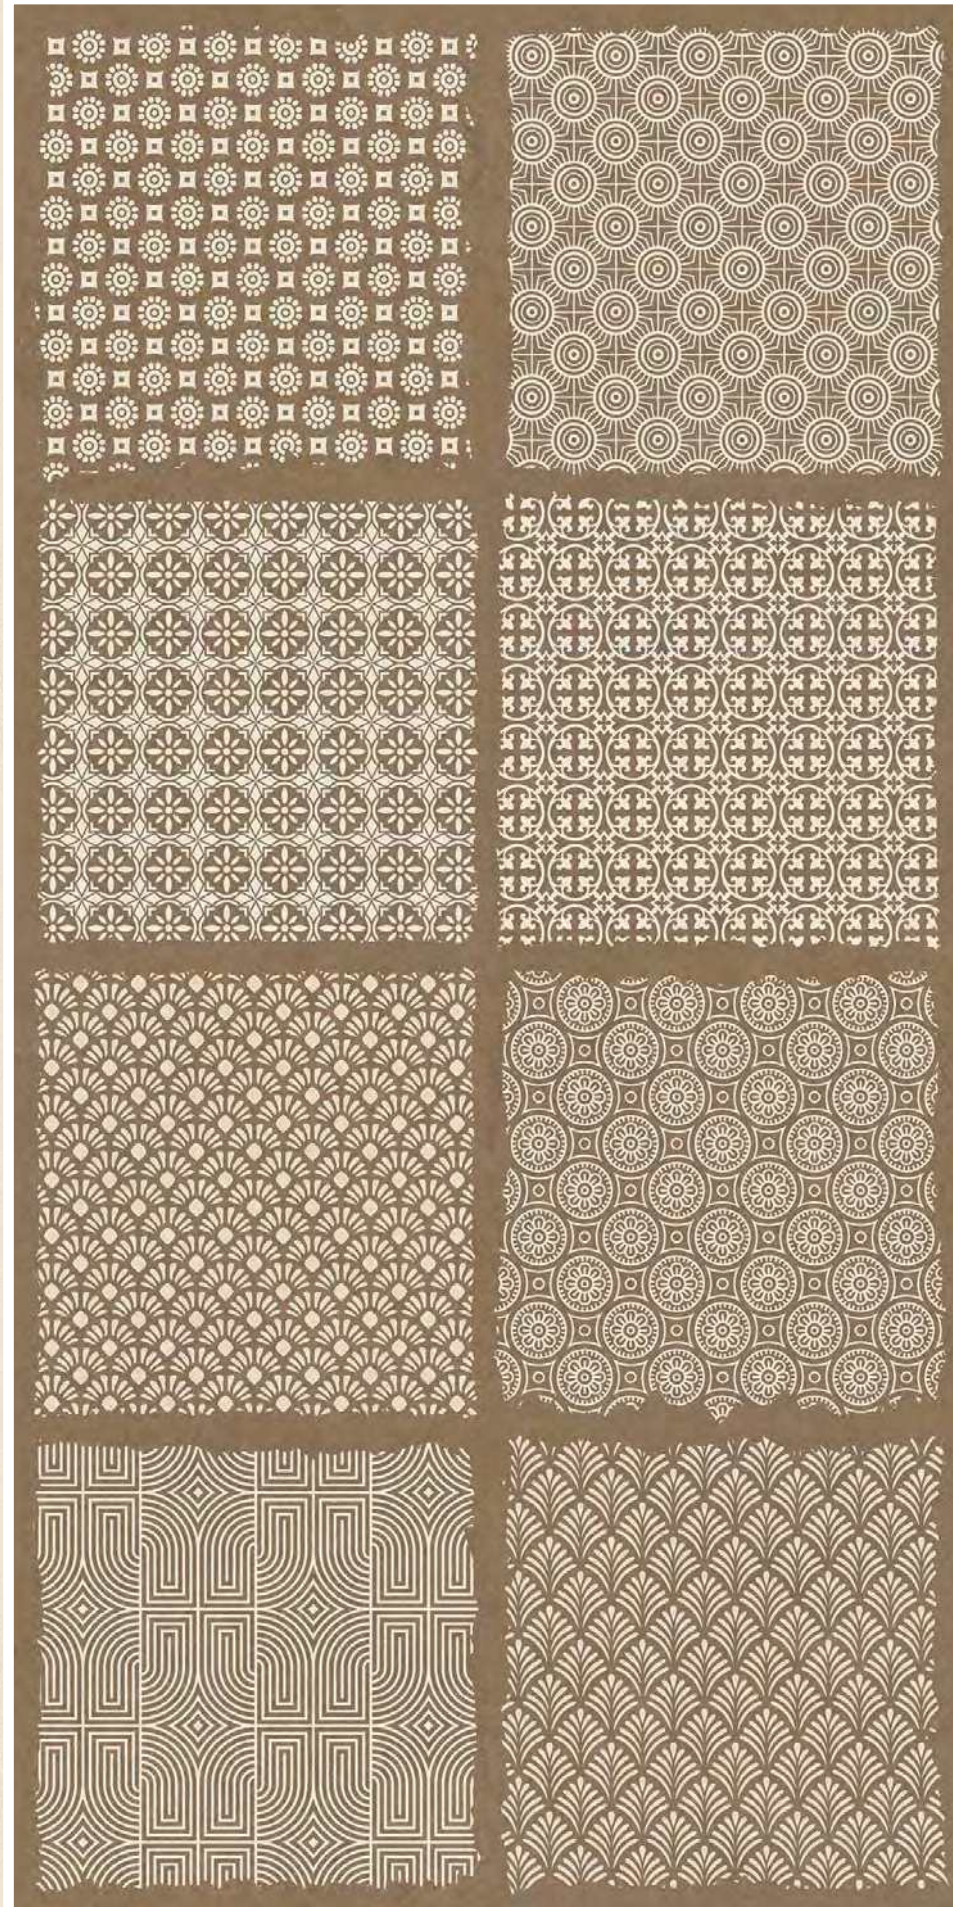

LIGHT

DECOR

Okiya Bianco

Okiya Brown

SIZE : 600X1200MM | SURFACE: CARVING

LIGHT

DECOR

DARK