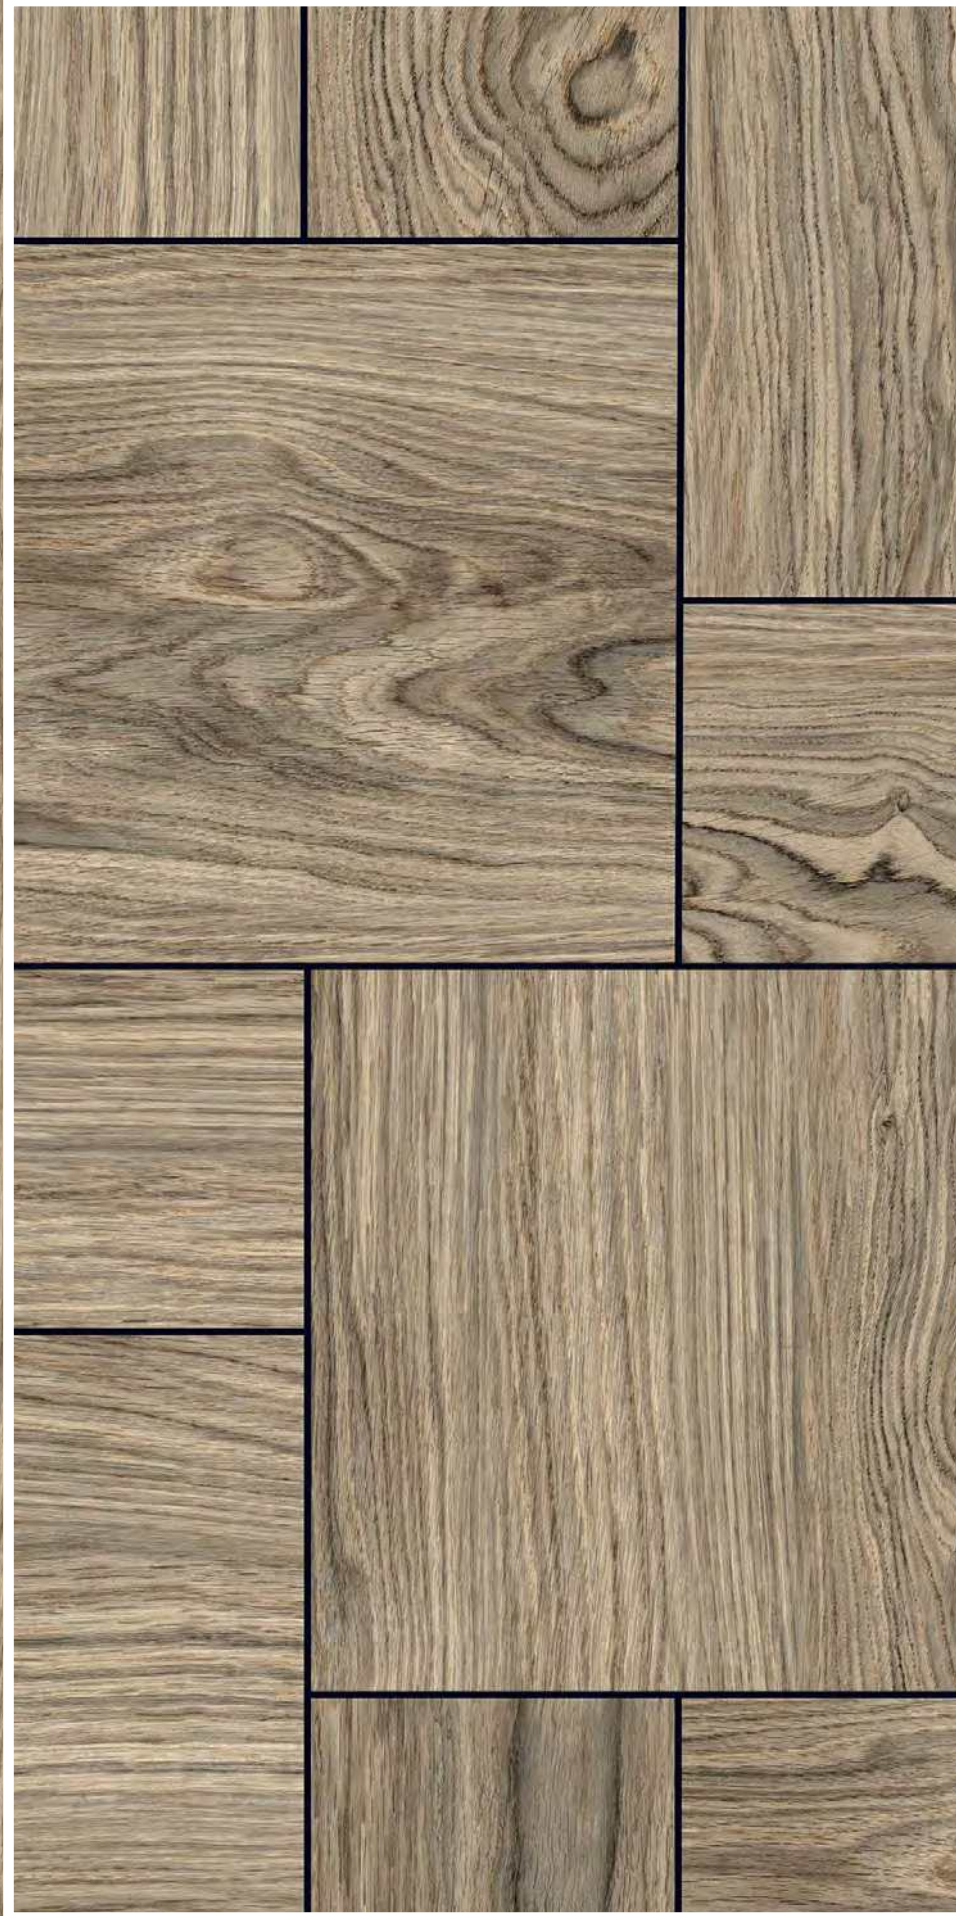

Anima

SIZE : 600X1200MM | SURFACE: CARVING

DARK

DECOR