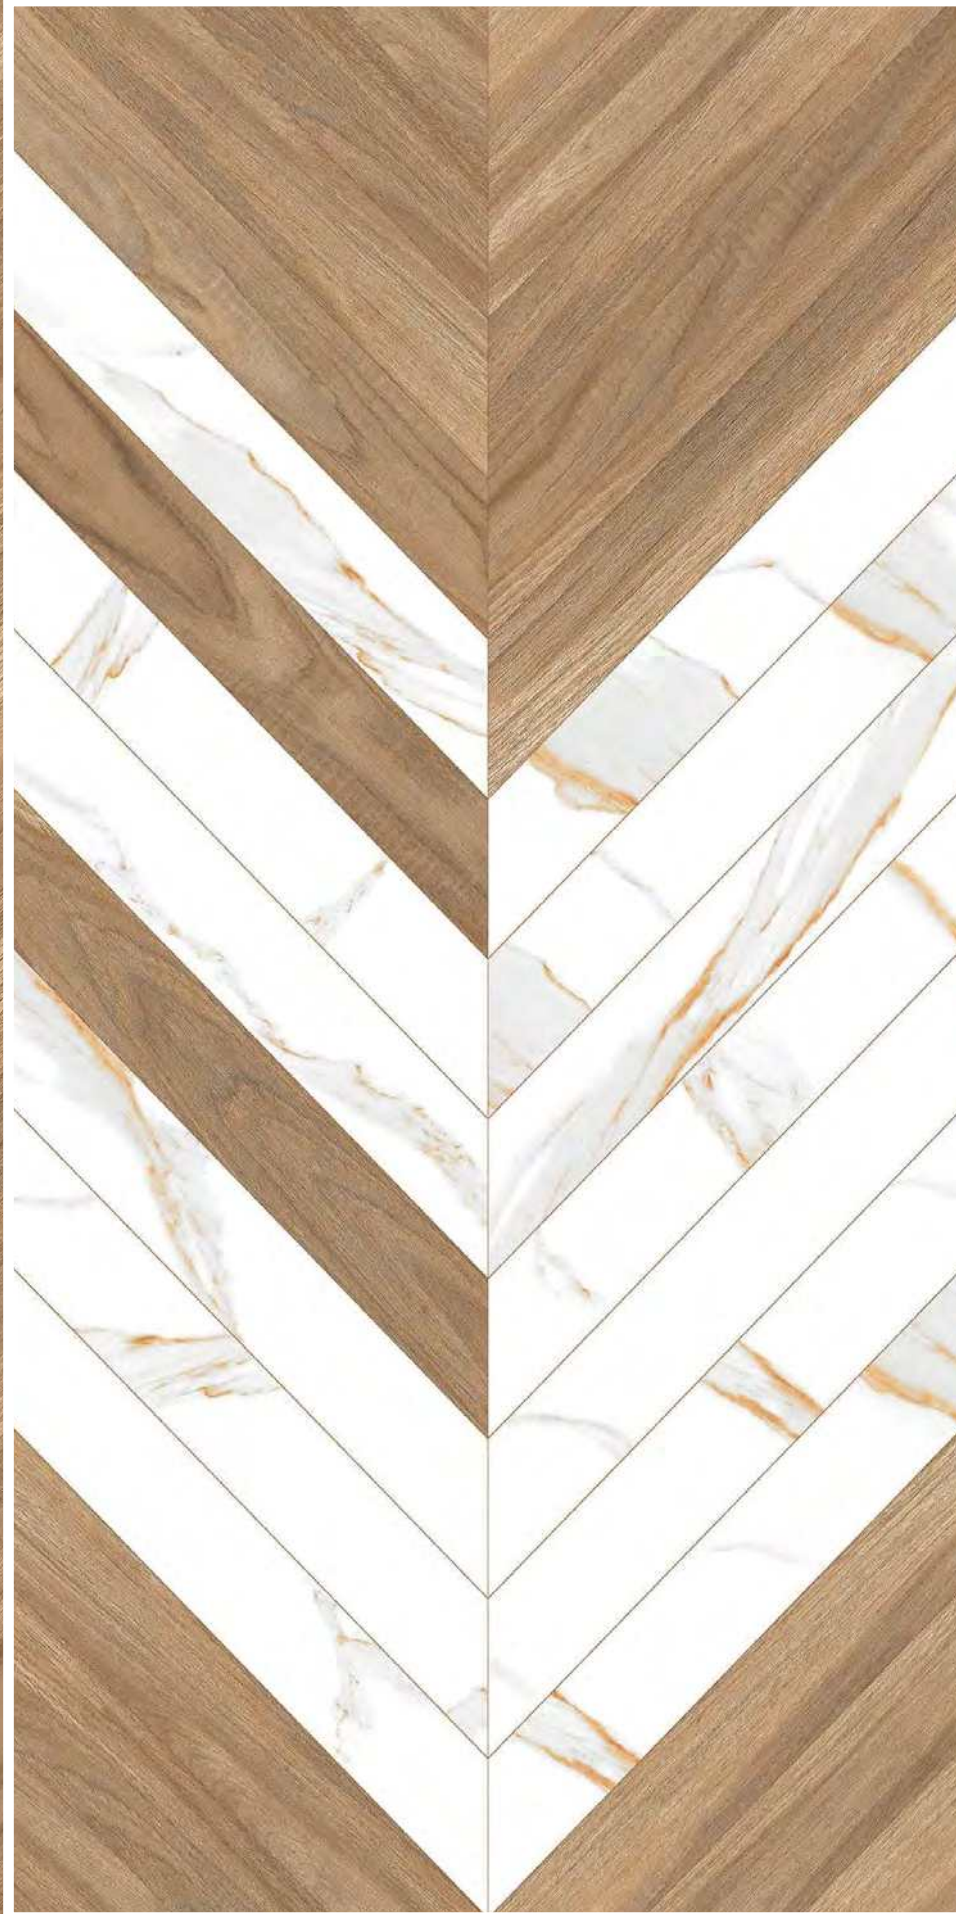

SIZE : 600X1200MM | SURFACE: CARVING

GREY

DECOR

Camlin

Cross Wood

SIZE : 600X1200MM | SURFACE: CARVING

BROWN

DECOR