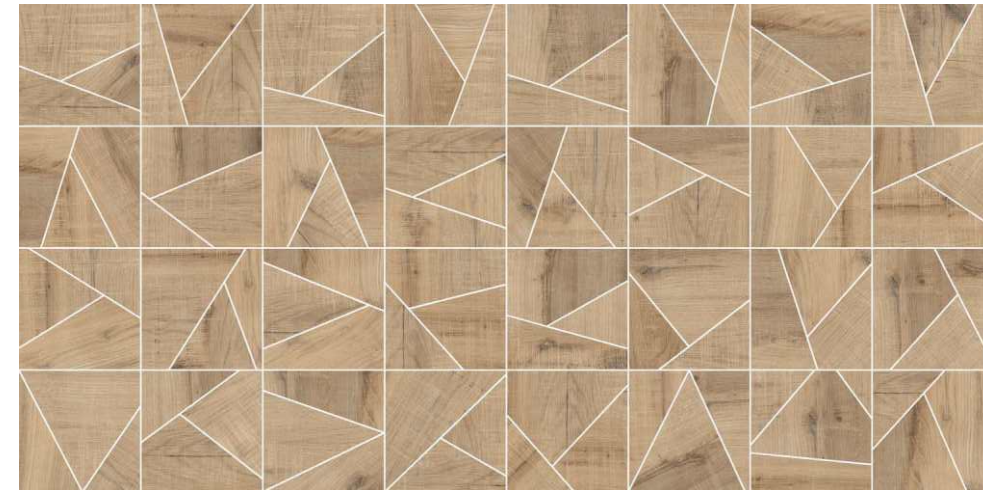

DECOR

Adventure

Carving Decor
COLLECTION

Artist Wood

SIZE : 600X1200MM | SURFACE: CARVING

BROWN

DECOR-1

DECOR-2