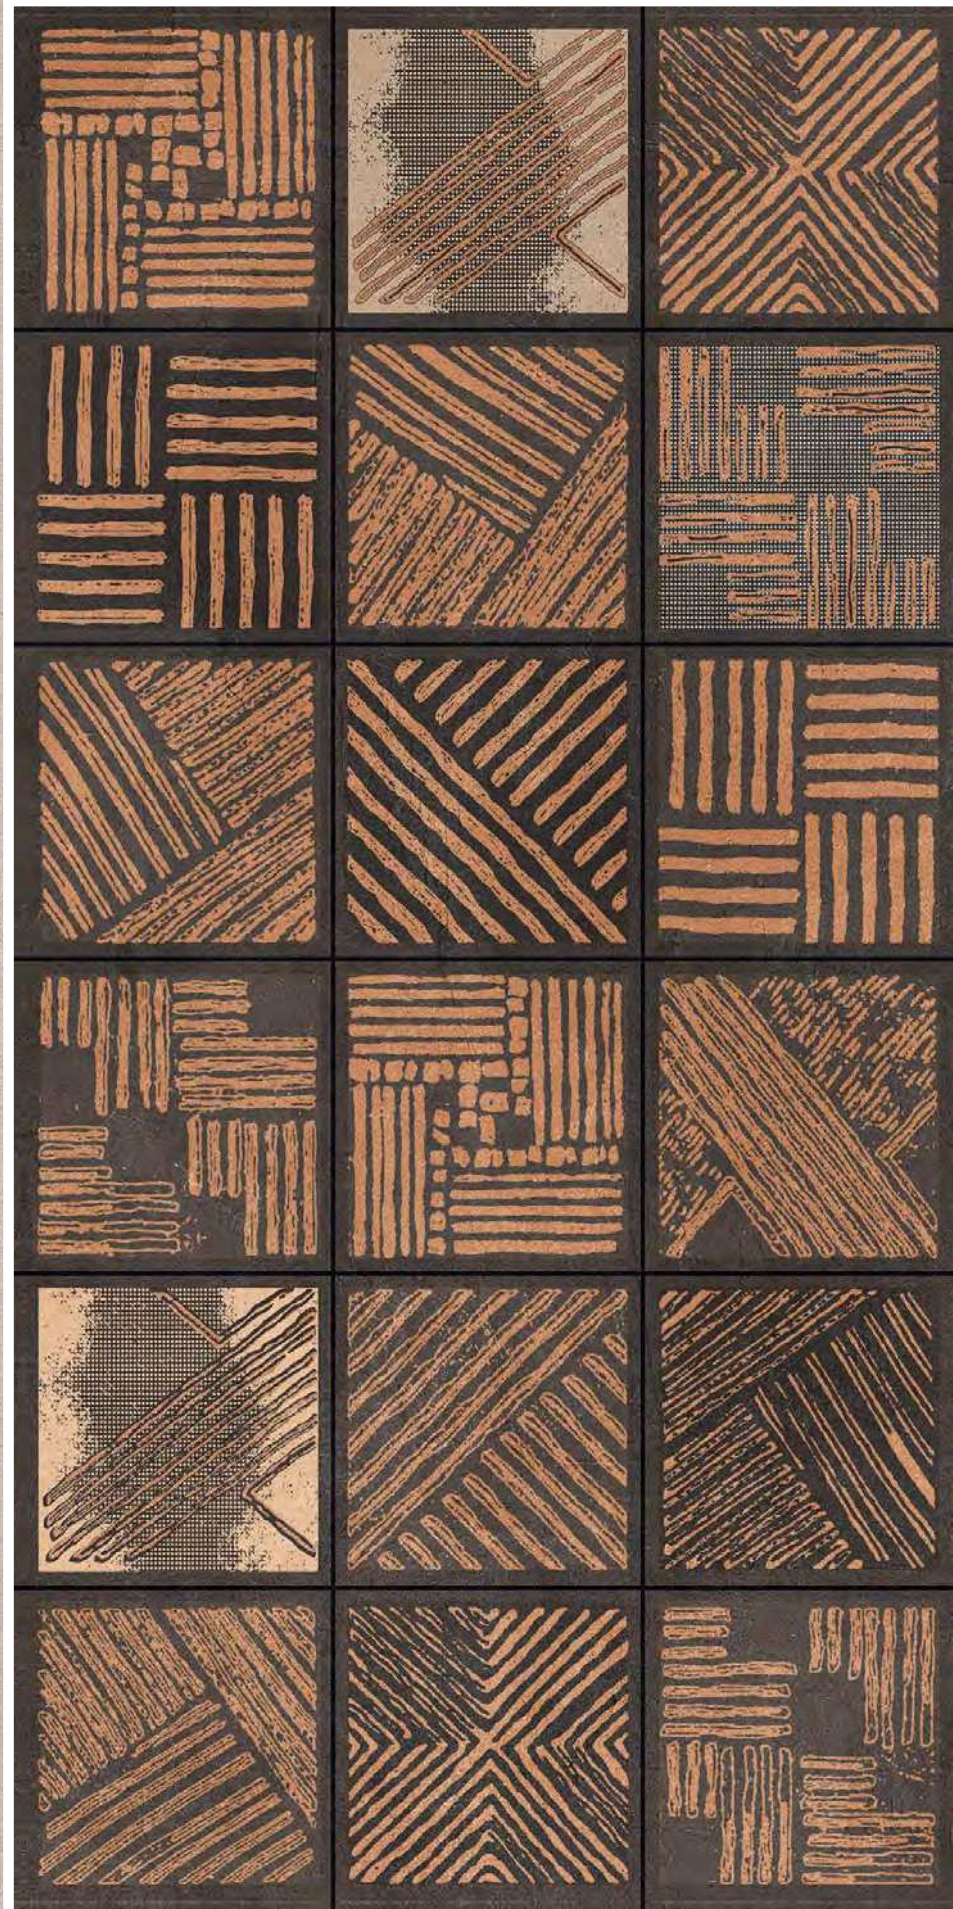

Alis

SIZE : 600X1200MM | SURFACE: CARVING