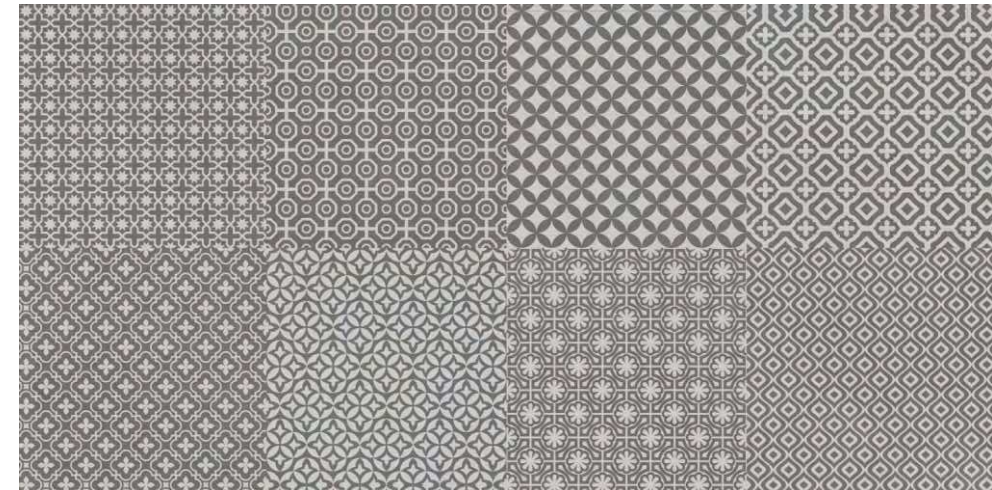

DARK

DECOR

Anima

Carving Decor
COLLECTION

Capital

SIZE : 600X1200MM | SURFACE: CARVING

LIGHT

DECOR