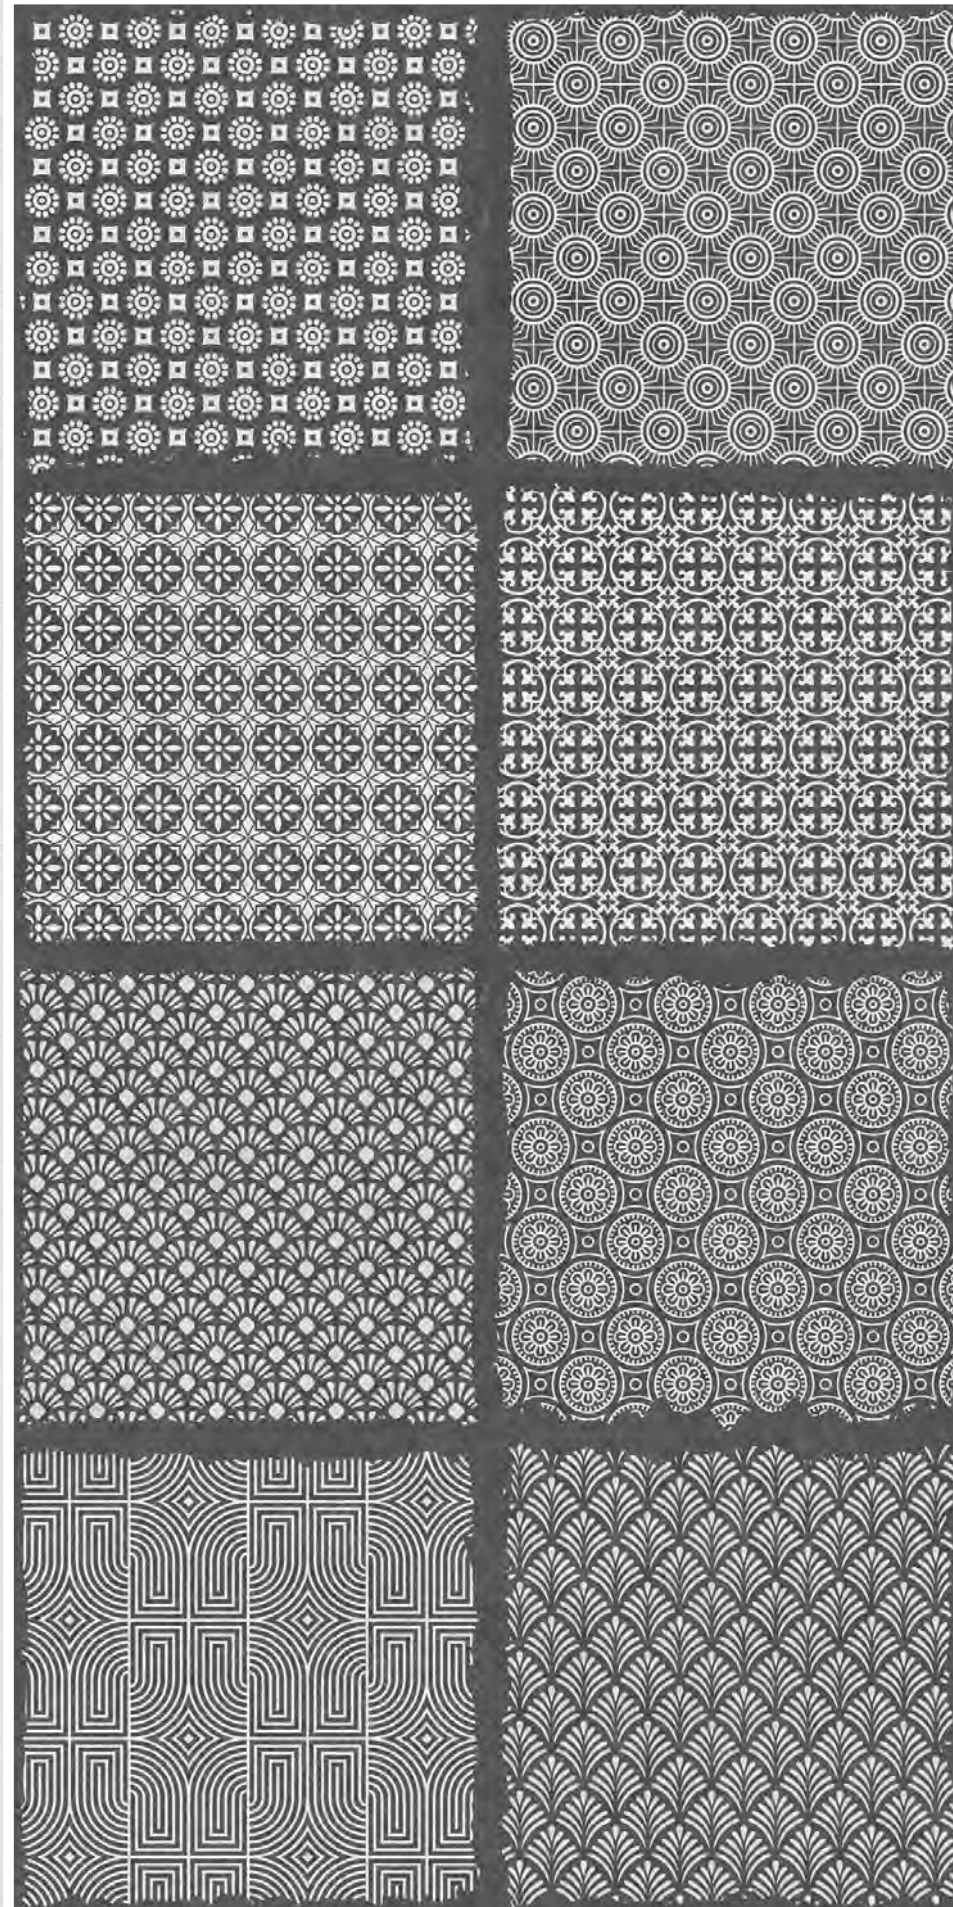

Carving Decor
COLLECTION

Okiya Grey

SIZE : 600X1200MM | SURFACE: CARVING