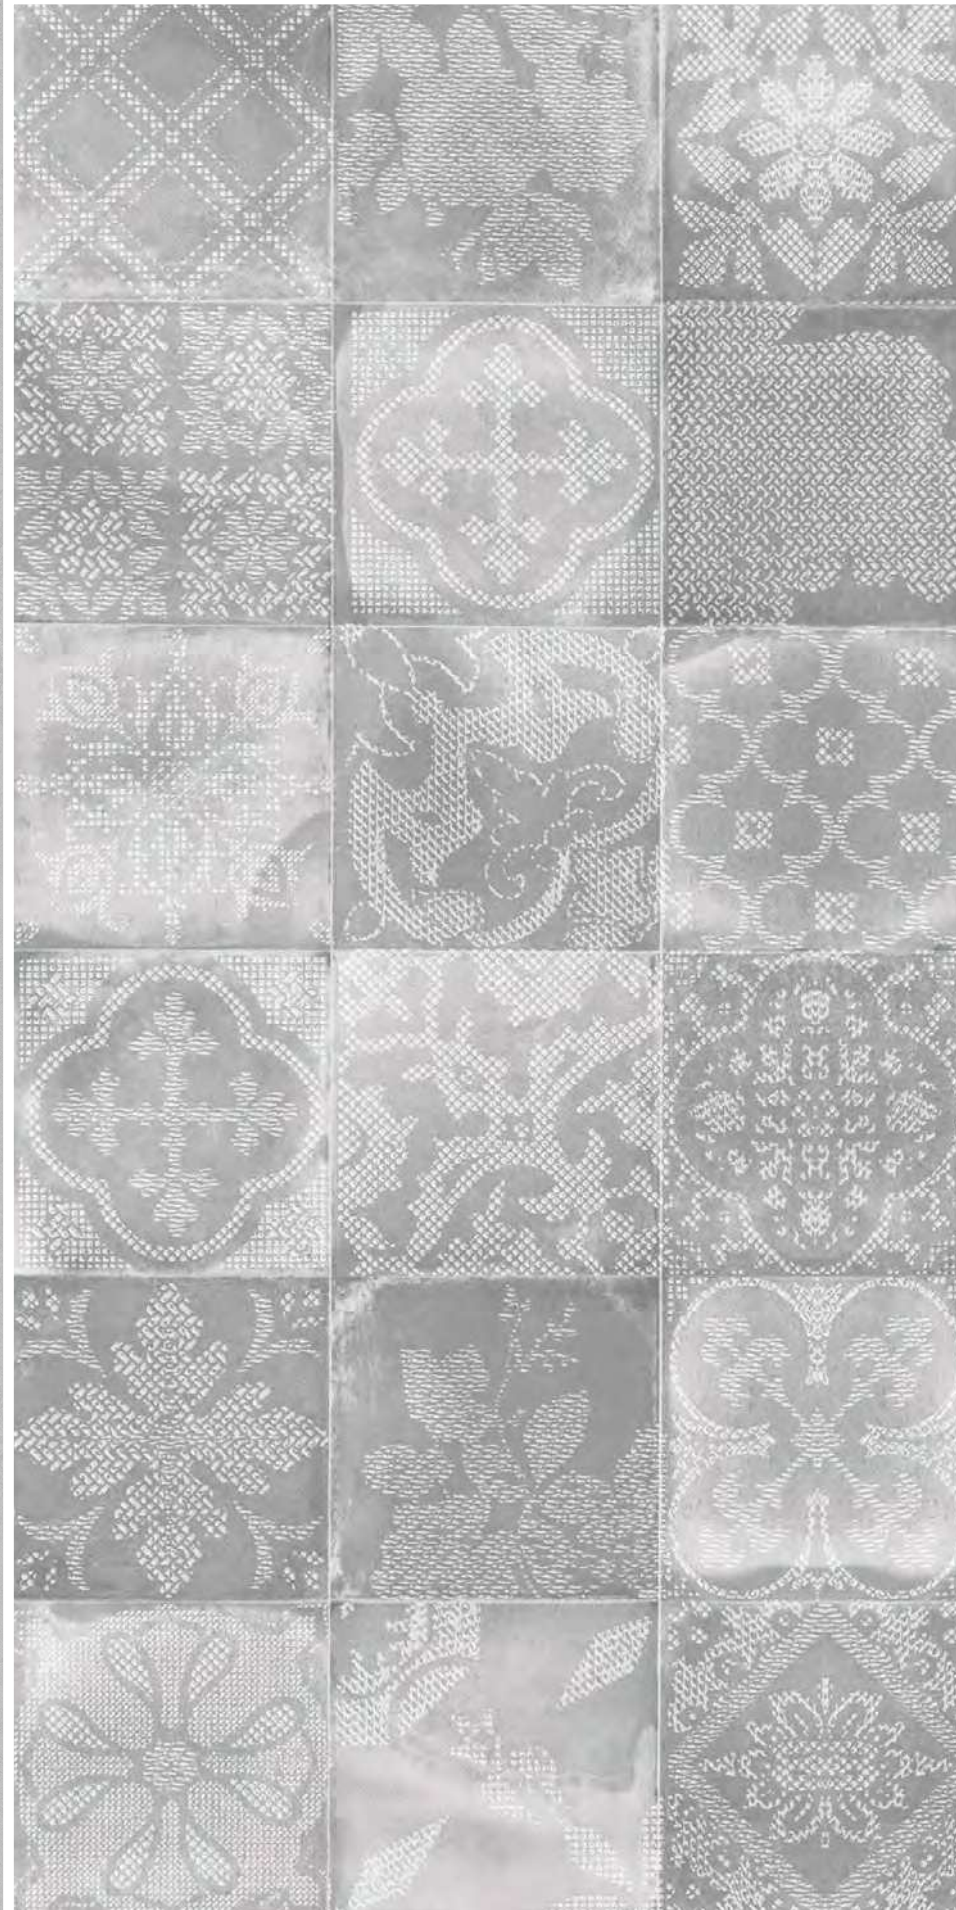

Carving Decor
COLLECTION

Rocio Bianco

SIZE : 600X1200MM | SURFACE: CARVING