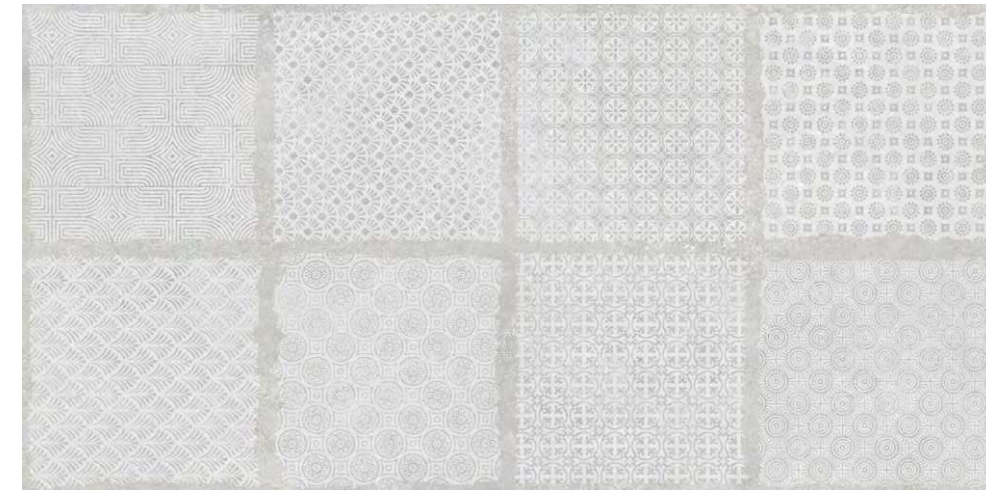

Carving Decor
COLLECTION

Okiya Bianco

SIZE : 600X1200MM | SURFACE: CARVING

LIGHT

DECOR