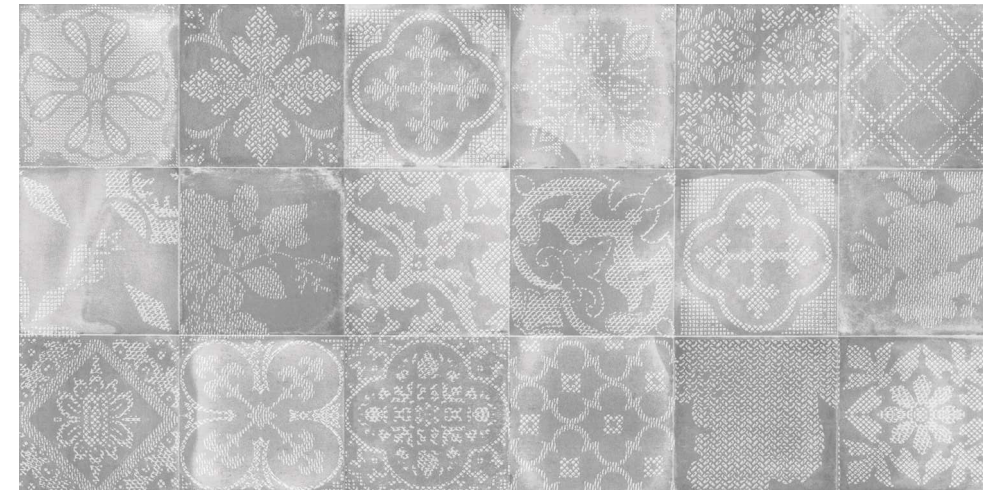

Carving Decor
COLLECTION

Rocio Bianco

SIZE : 600X1200MM | SURFACE: CARVING

LIGHT

DECOR