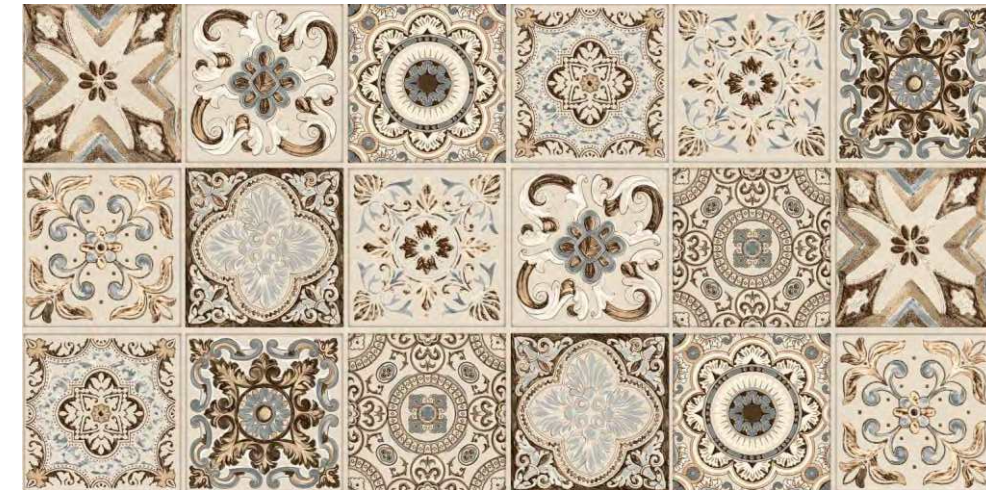

DARK

Carving Decor
COLLECTION

Chavilla Crema

SIZE : 600X1200MM | SURFACE: CARVING

LIGHT

DECOR

Chavilla Crema

Carving Decor
COLLECTION