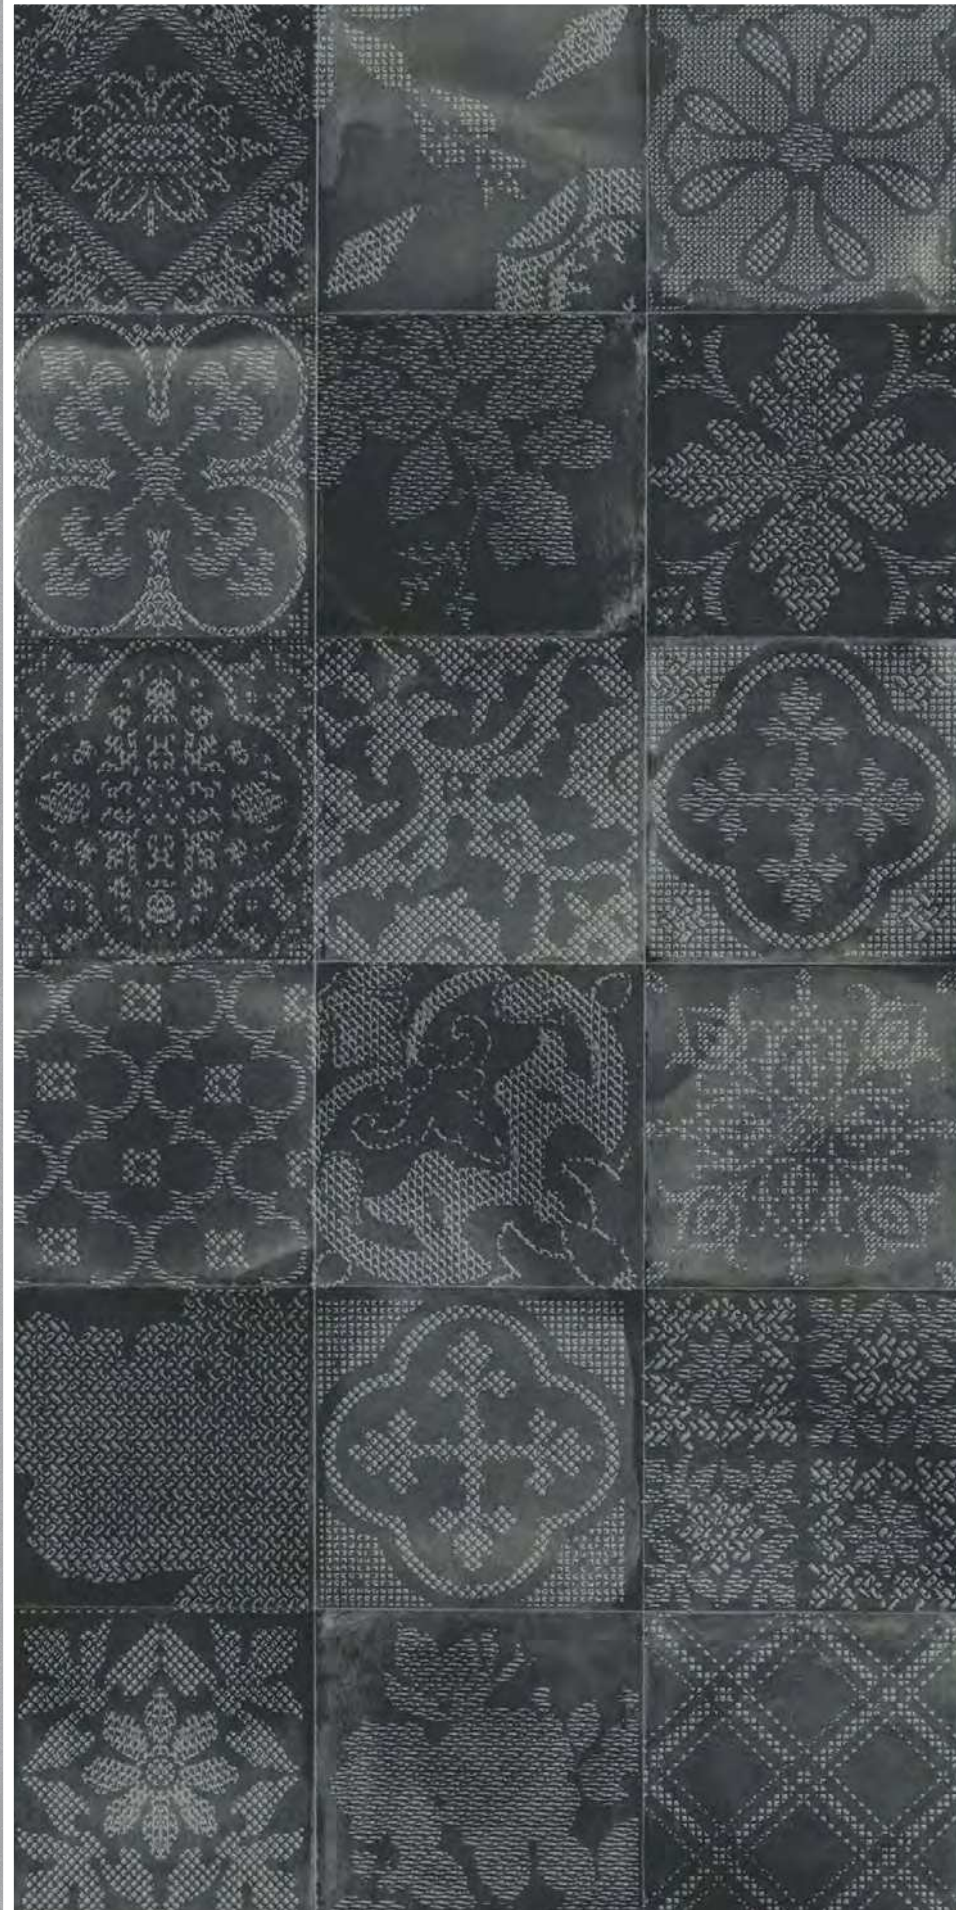

Carving Decor
COLLECTION

Rocio Night

SIZE : 600X1200MM | SURFACE: CARVING

LIGHT

DECOR

DARK