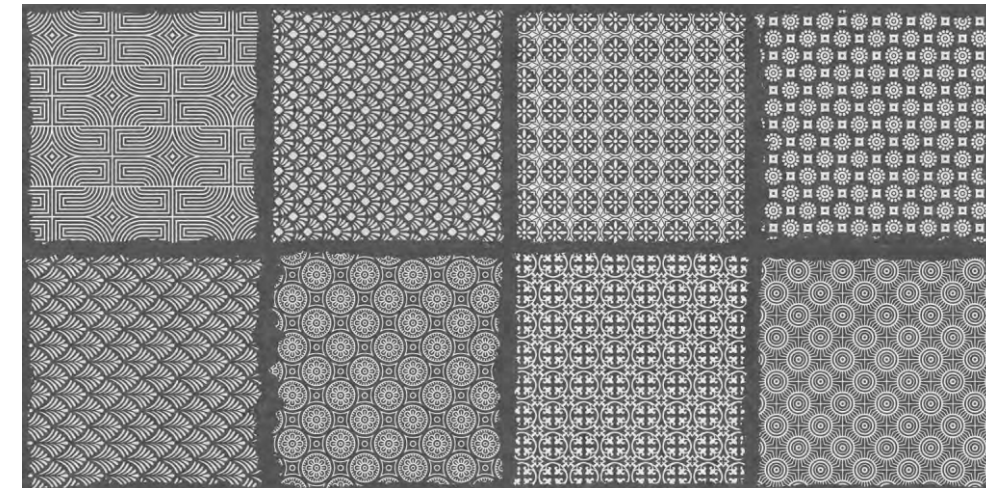

Okiya Brown

Carving Decor
COLLECTION

Okiya Grey

SIZE : 600X1200MM | SURFACE: CARVING

LIGHT

DECOR

DARK

Okiya Grey