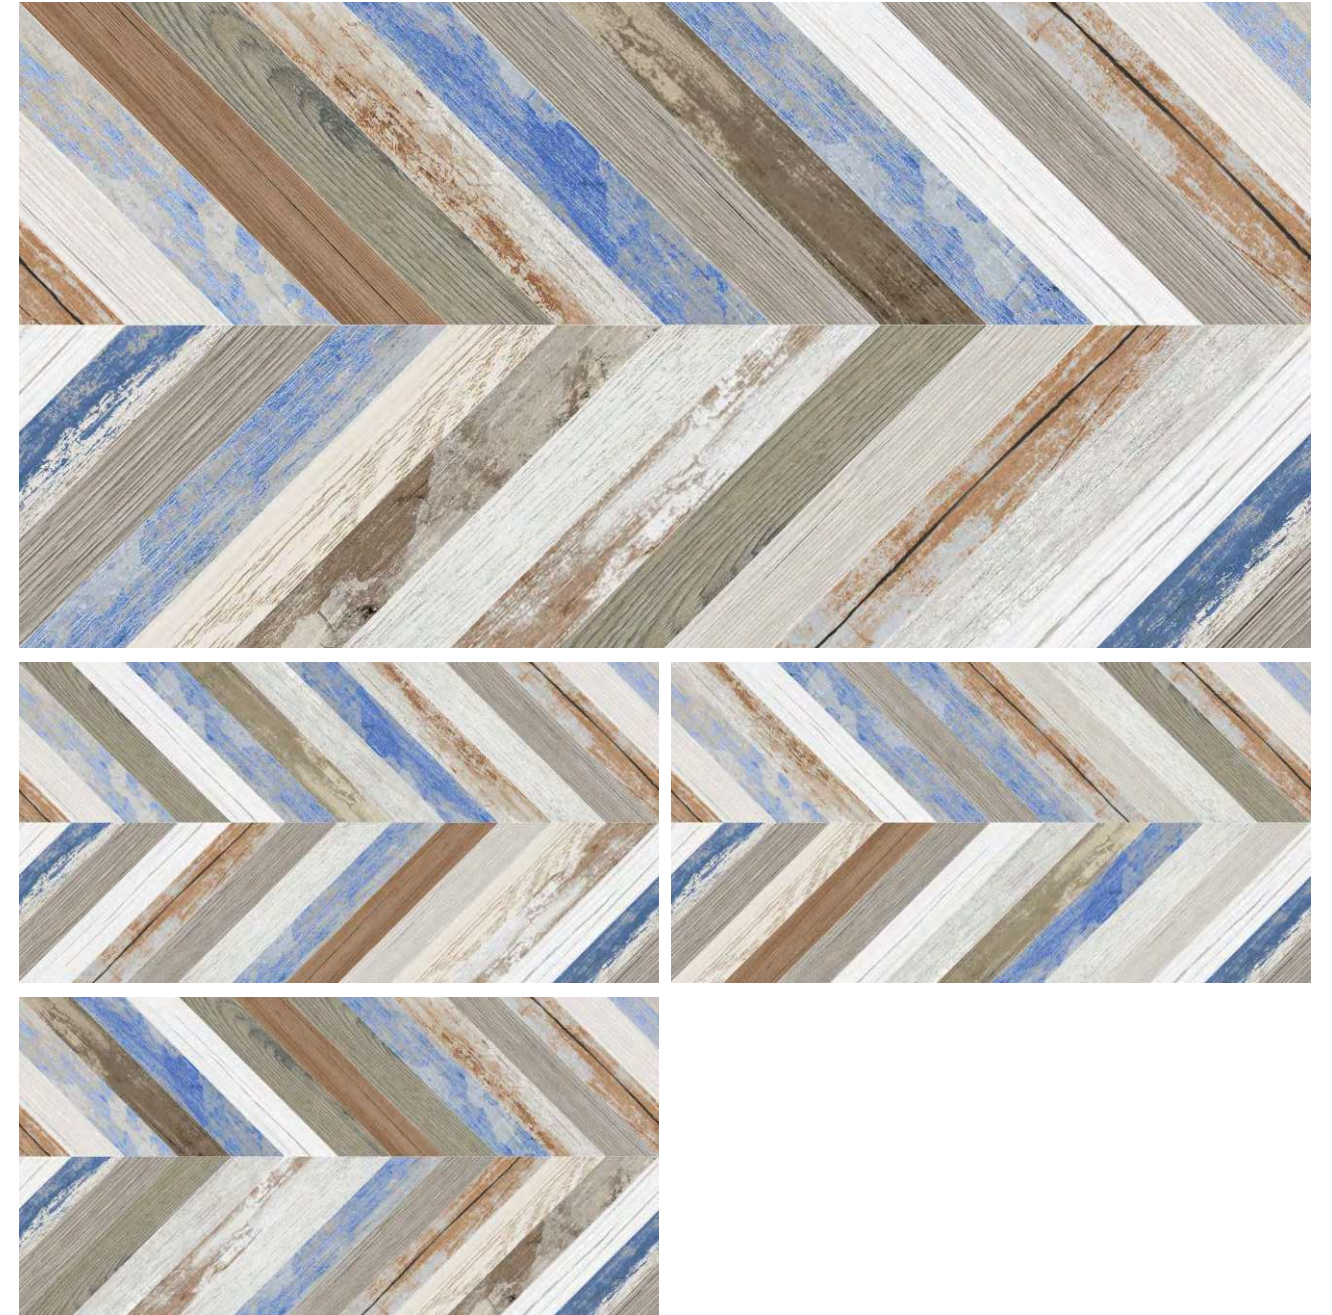

Carving Decor
COLLECTION

Scula Wood Multy

SIZE : 600X1200MM | SURFACE: CARVING | Faces : 04