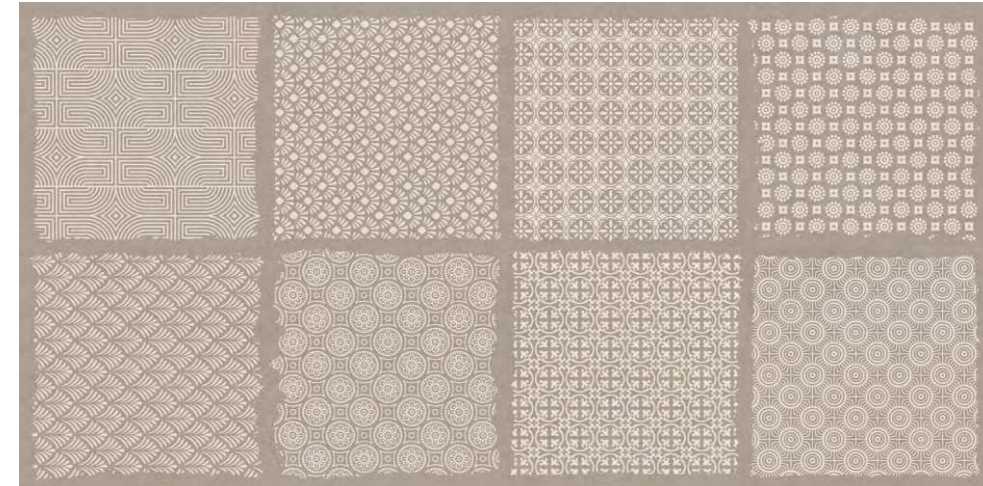

Okiya Tupe

SIZE : 600X1200MM | SURFACE: CARVING

LIGHT

DECOR

DARK