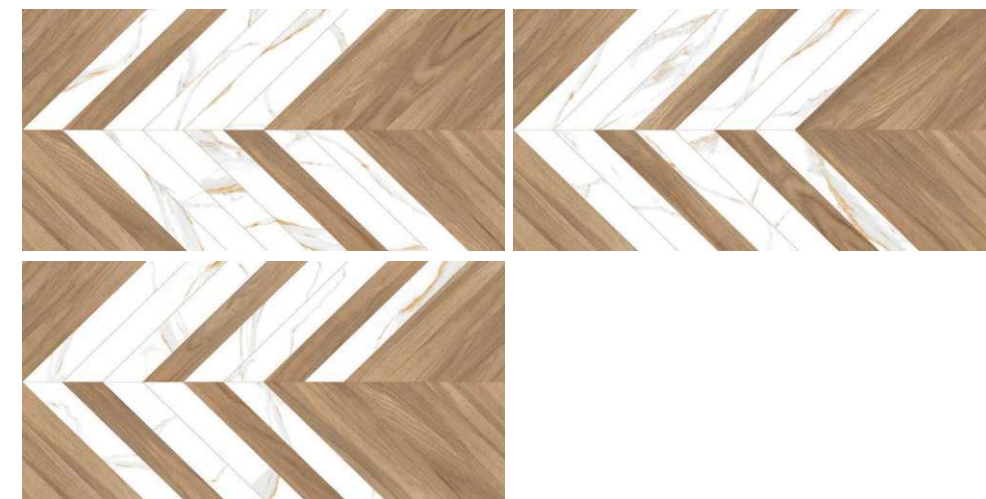

SIZE : 600X1200MM | SURFACE: CARVING

GREY

DECOR

Camlin

Cross Wood

SIZE : 600X1200MM | SURFACE: CARVING

BROWN

DECOR