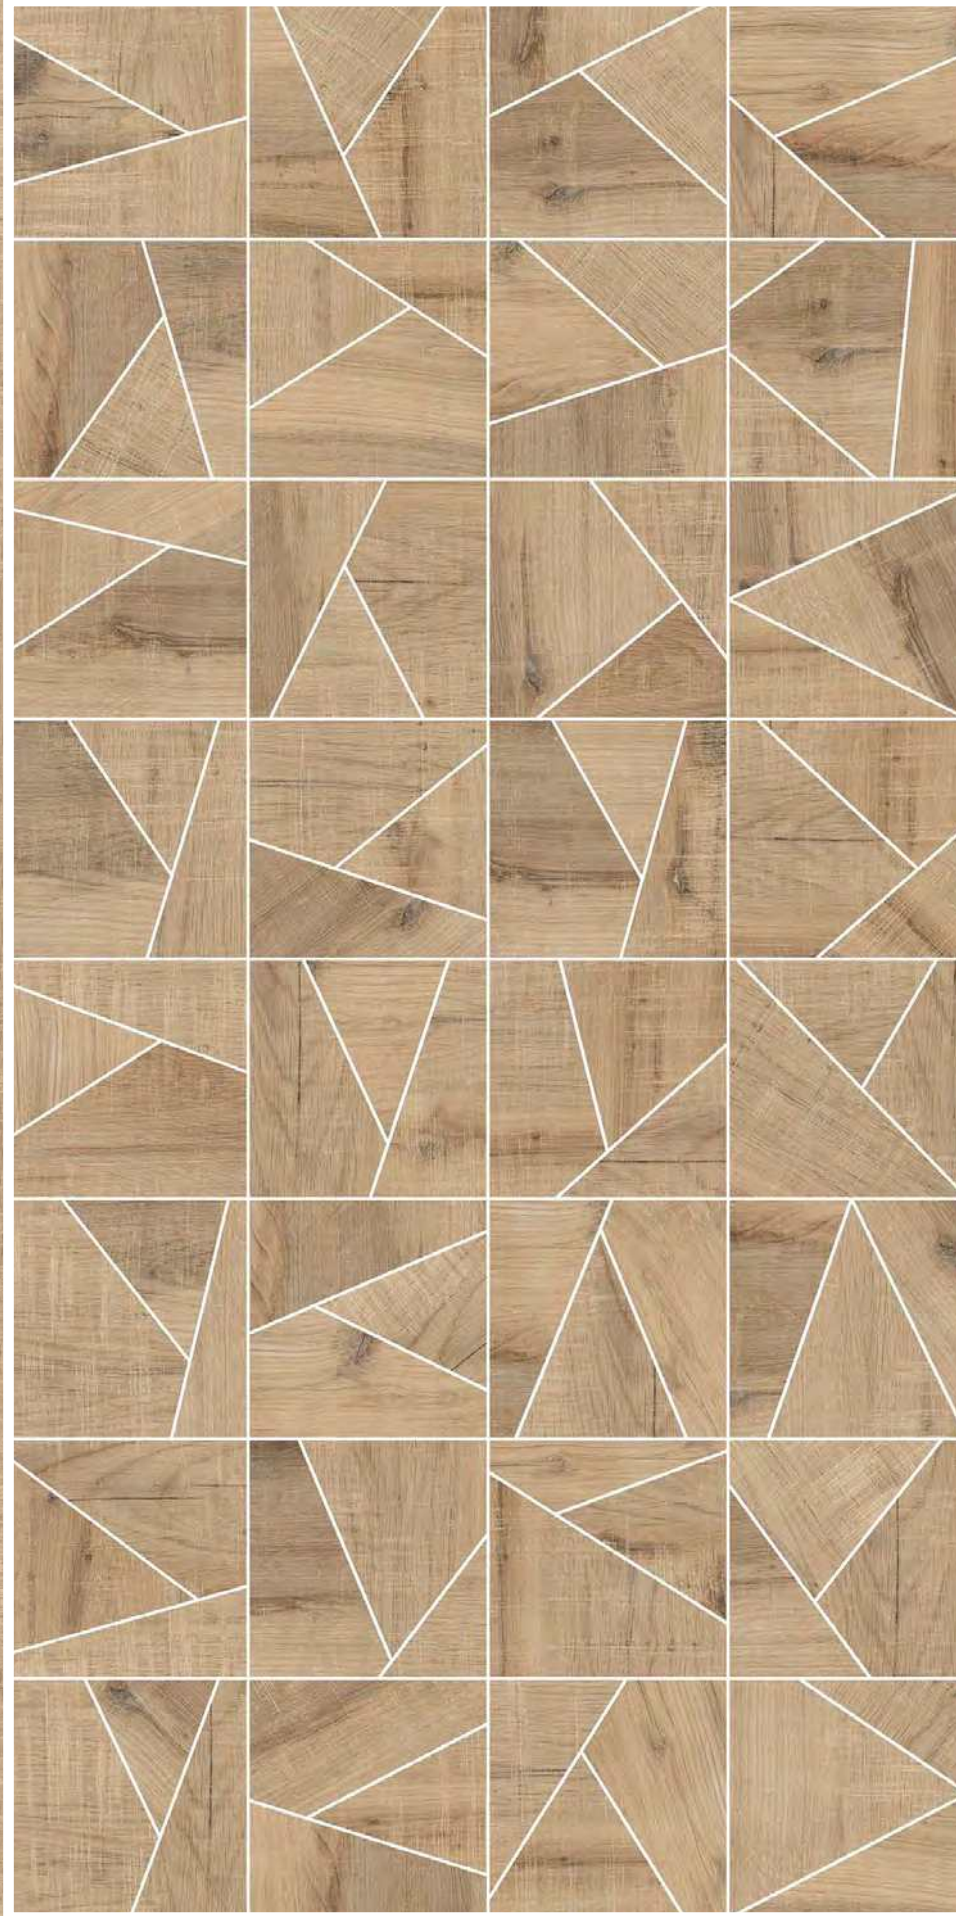

DECOR

Adventure

Carving Decor
COLLECTION

Artist Wood

SIZE : 600X1200MM | SURFACE: CARVING

BROWN

DECOR-1

DECOR-2