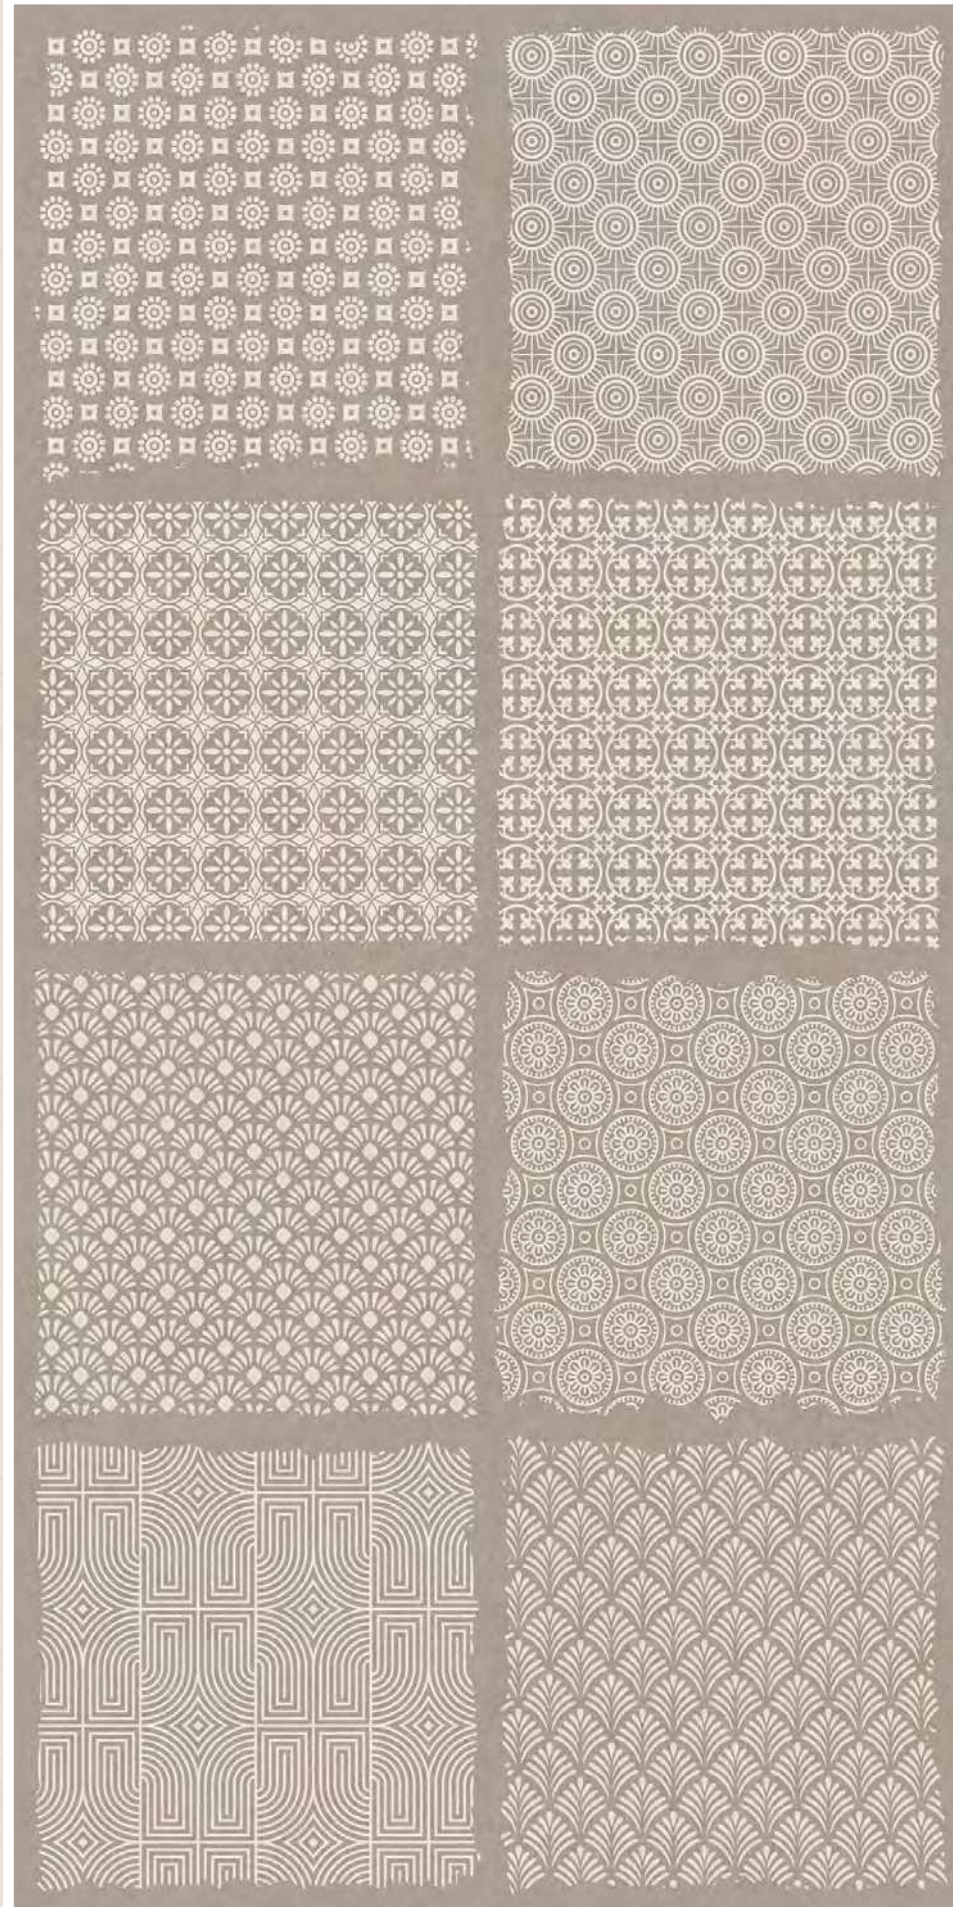

Okiya Tupe

SIZE : 600X1200MM | SURFACE: CARVING