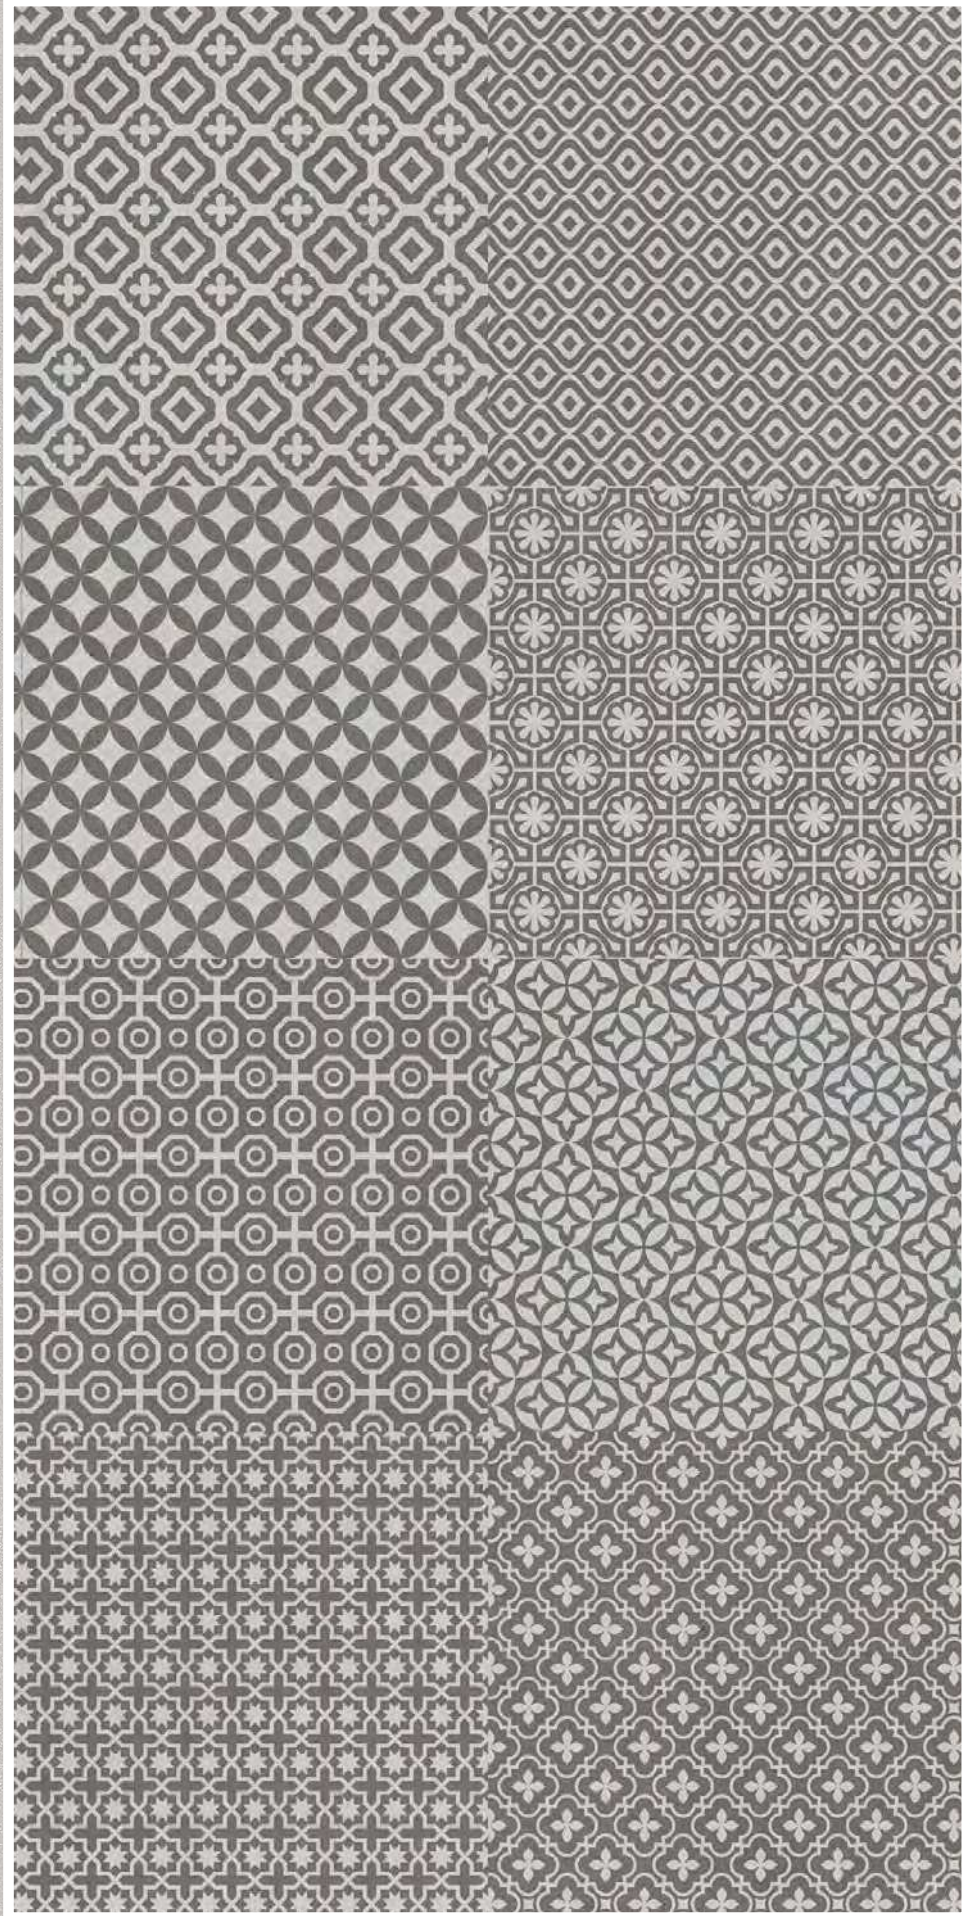

DARK

DECOR

Anima

Carving Decor
COLLECTION

Capital

SIZE : 600X1200MM | SURFACE: CARVING

LIGHT

DECOR