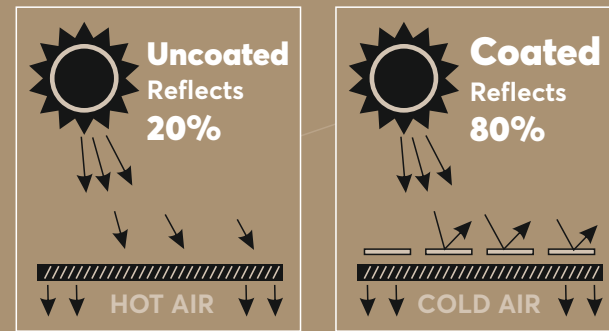

Different of Normal Tiles and Cool roof Tiles