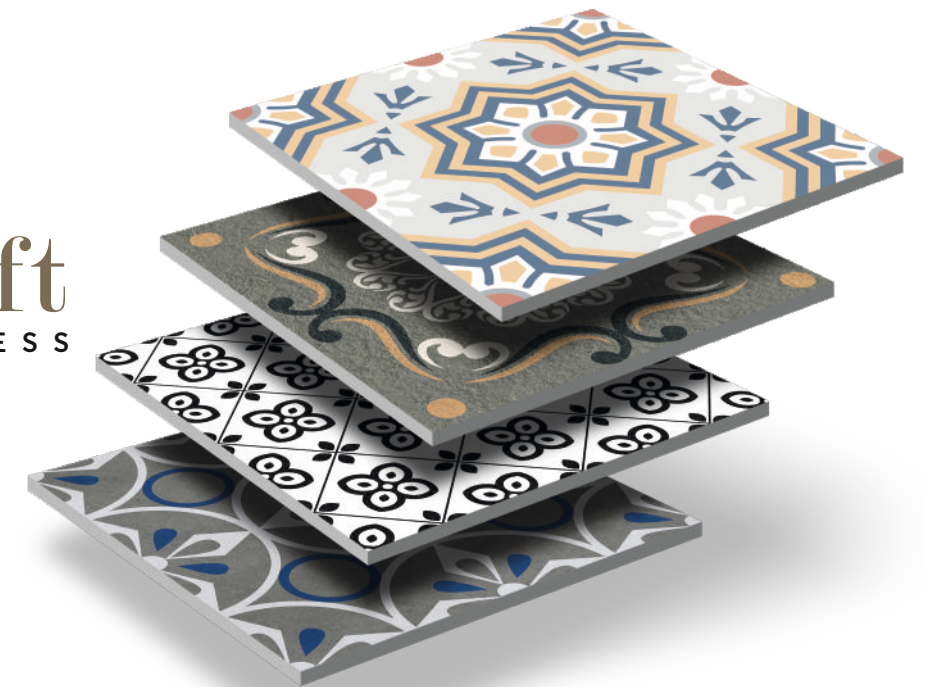

Our Collection

At Tiles, each tile tells a story of intricate artistry and devotion to perfection. Our extensive collection features an array of patterns, colors, and sizes, ensuring that you find the perfect piece to complement any space. From traditional geometric motifs that echo the allure of ancient medinas to more contemporary designs that infuse a touch of modernity, our tiles are a testament to the versatility of Moroccan craftsmanship.

Craft
FINENESS